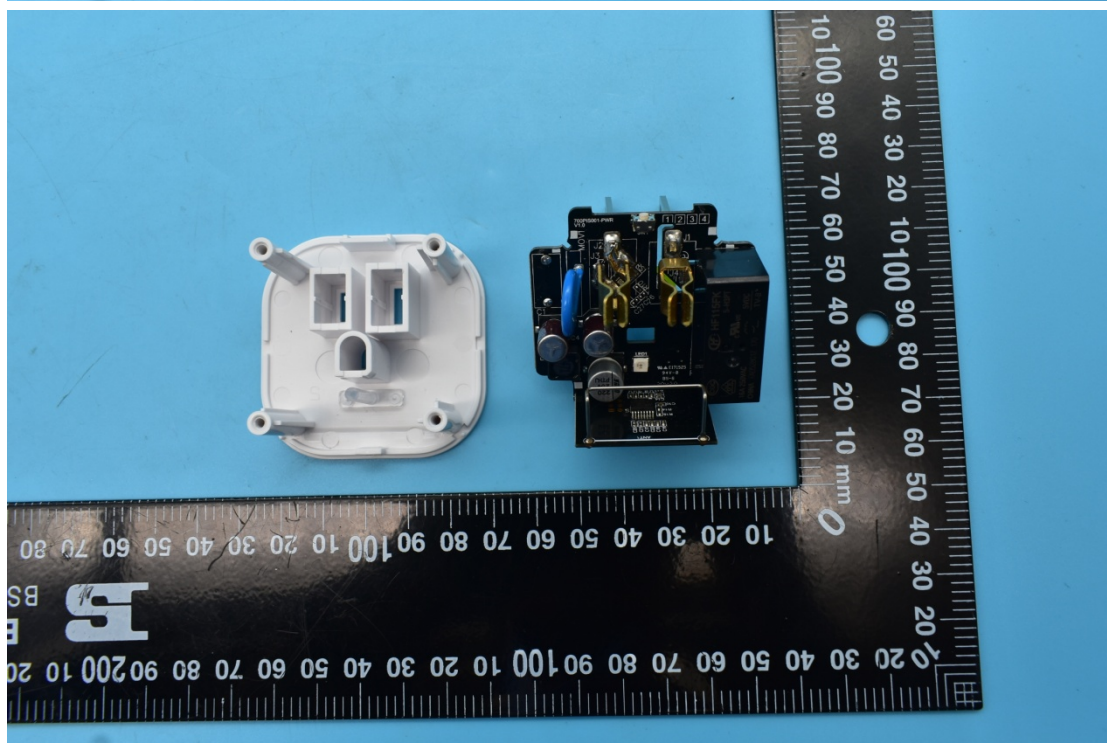

FCC ID:2AMY9PS700, IC:22968-PS700

Internal Photos

1. EUT uncover view

2. Antenna view