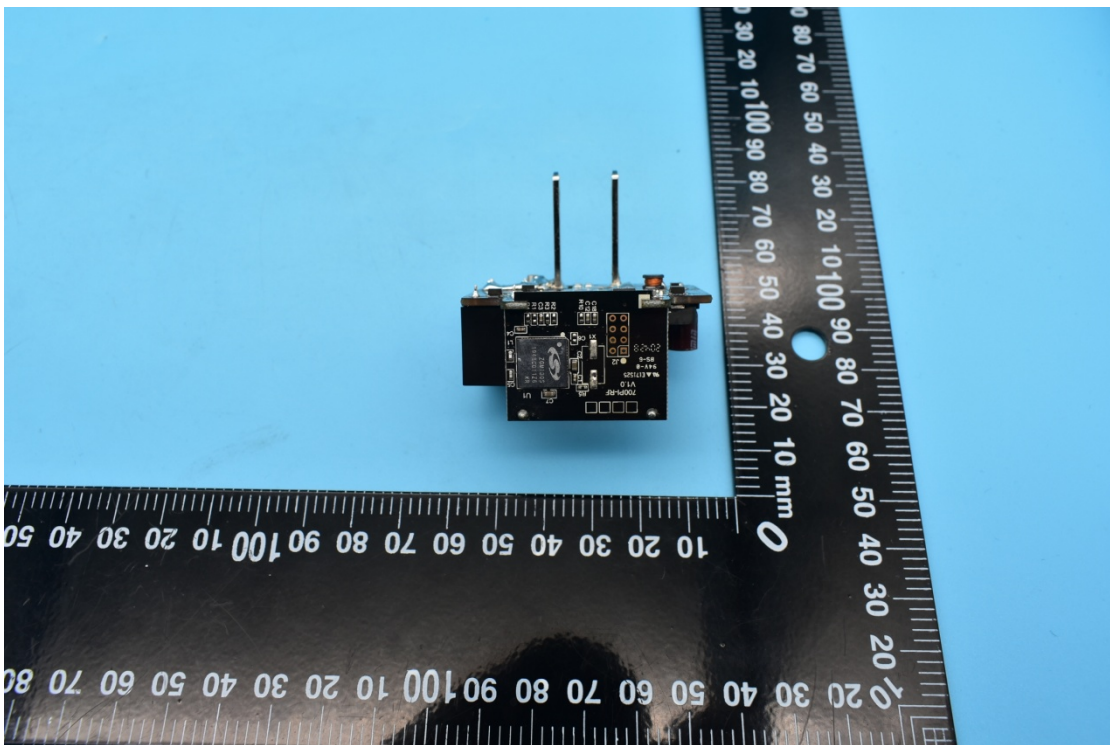

FCC ID:2AMY9PS700, IC:22968-PS700

Internal Photos

1. EUT uncover view

2. Antenna view