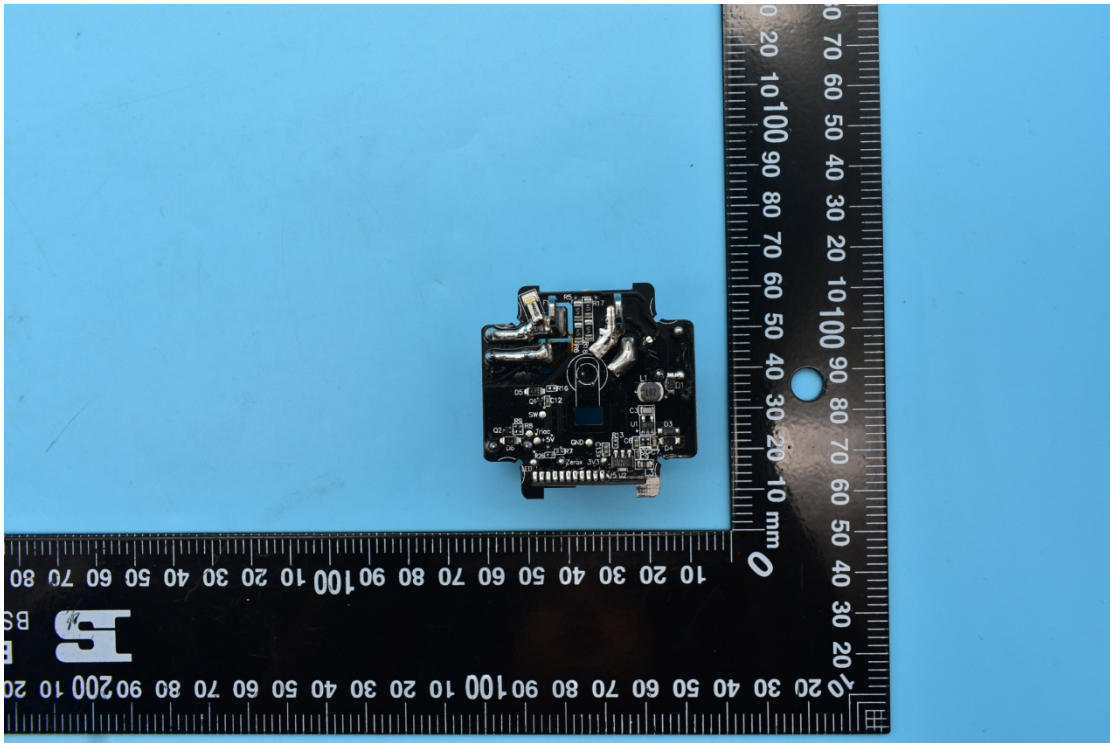

FCC ID:2AMY9PS700, IC:22968-PS700

Internal Photos

1. EUT uncover view

2. Antenna view