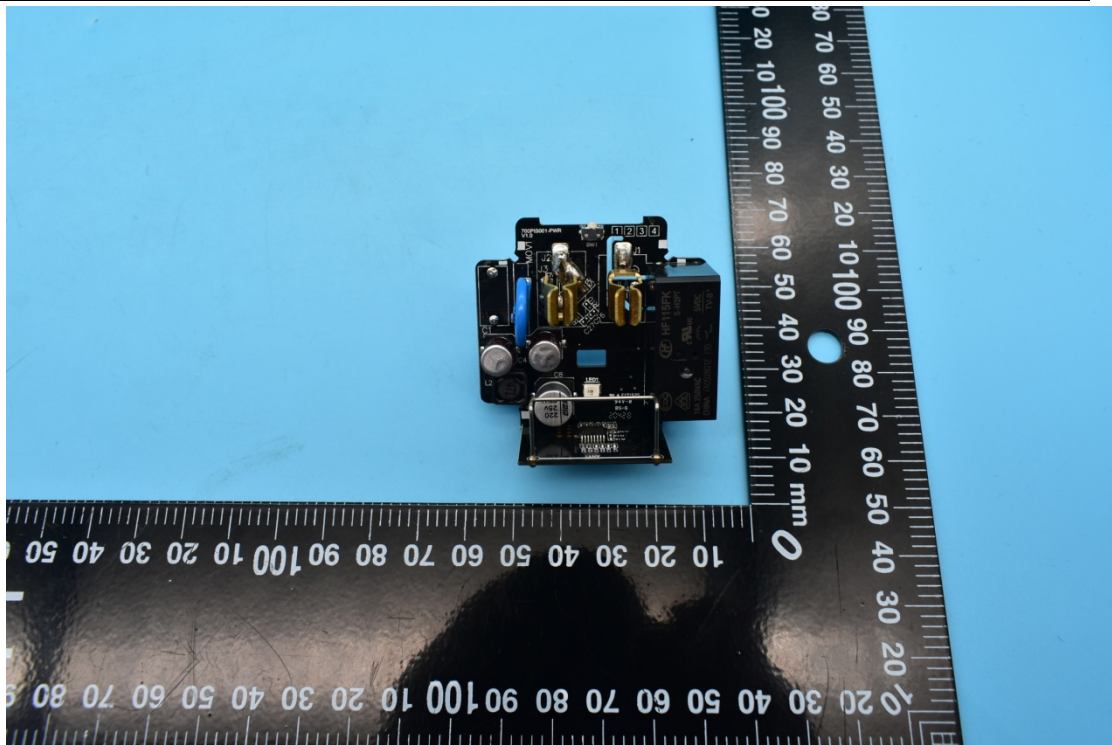

FCC ID:2AMY9PS700, IC:22968-PS700

Internal Photos

1. EUT uncover view

2. Antenna view