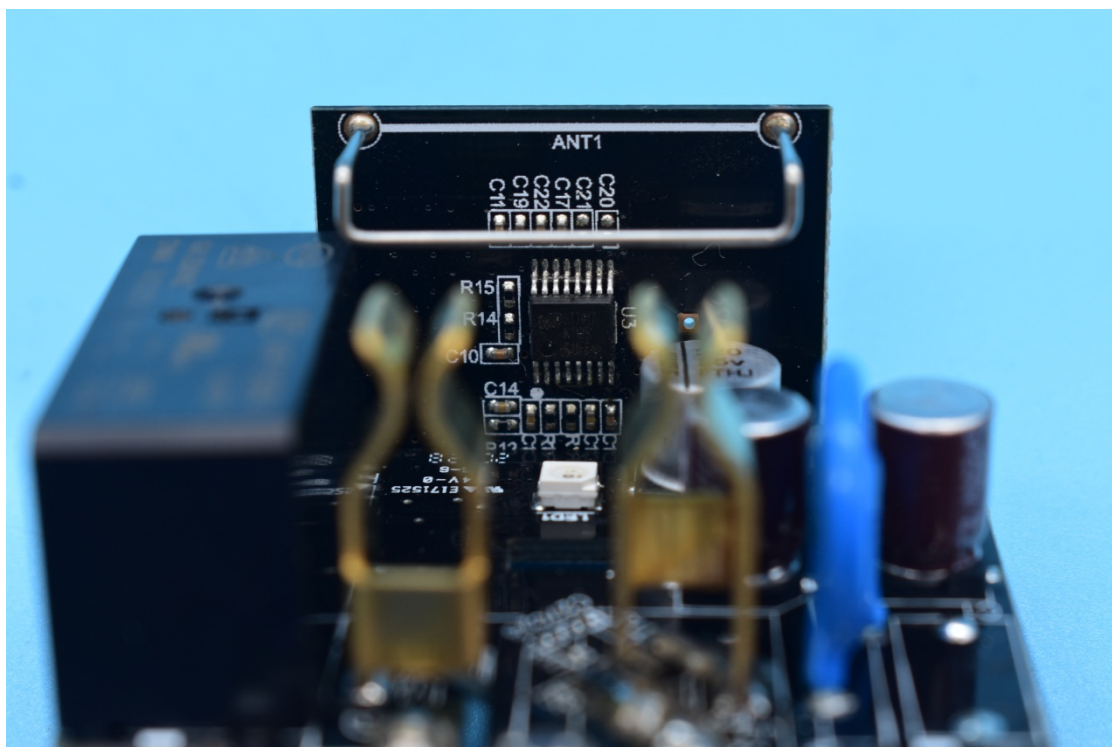

FCC ID:2AMY9PS700, IC:22968-PS700

Internal Photos

1. EUT uncover view

2. Antenna view