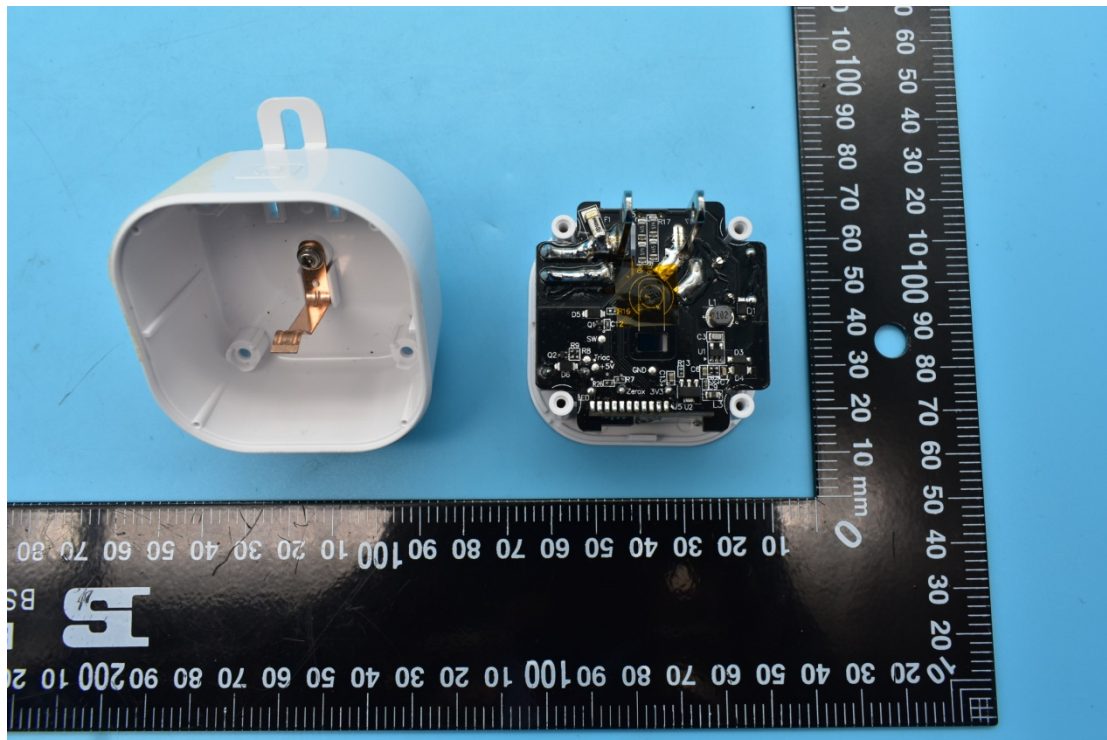

FCC ID:2AMY9PS700, IC:22968-PS700

Internal Photos

1. EUT uncover view

2. Antenna view