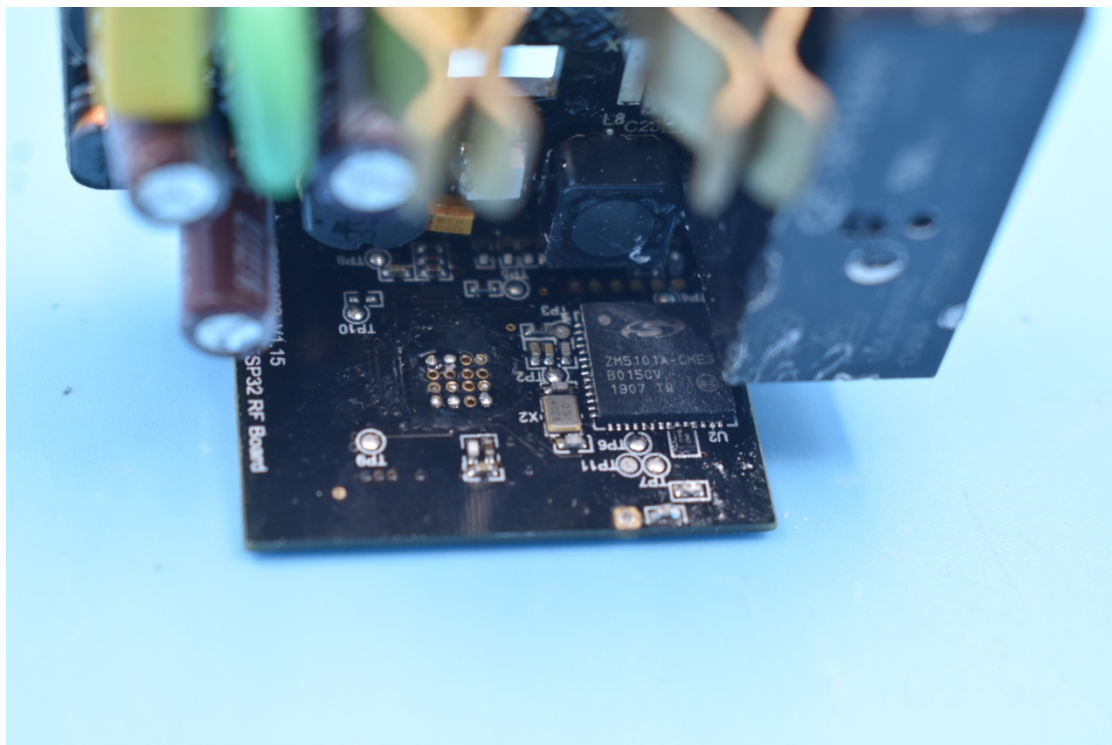

FCC ID:2AMY9PLUGHUB
IC:22968-PLUGHUB

Internal Photos

1. EUT uncover view

Model Name: PlugHub Energy

Model Name: PlugHub

2. Antenna view

Model Name: PlugHub Energy

Model Name: PlugHub