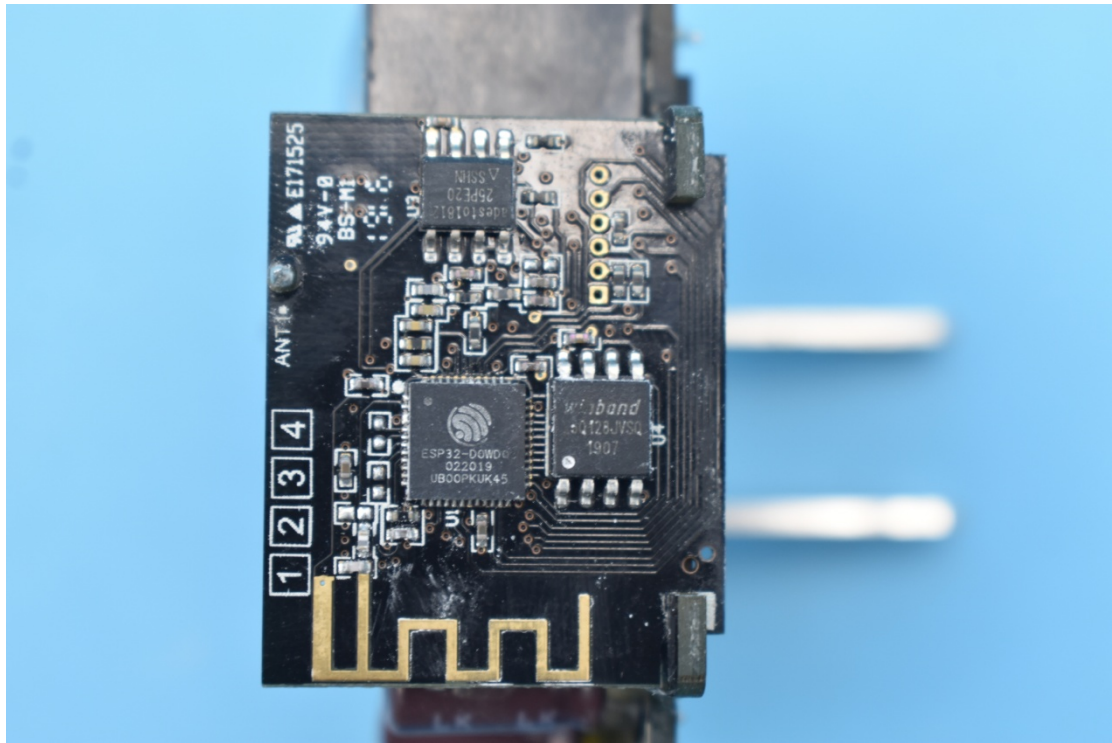

FCC ID:2AMY9PLUGHUB
IC:22968-PLUGHUB

Internal Photos

1. EUT uncover view

Model Name: PlugHub Energy

Model Name: PlugHub

2. Antenna view

Model Name: PlugHub Energy

Model Name: PlugHub