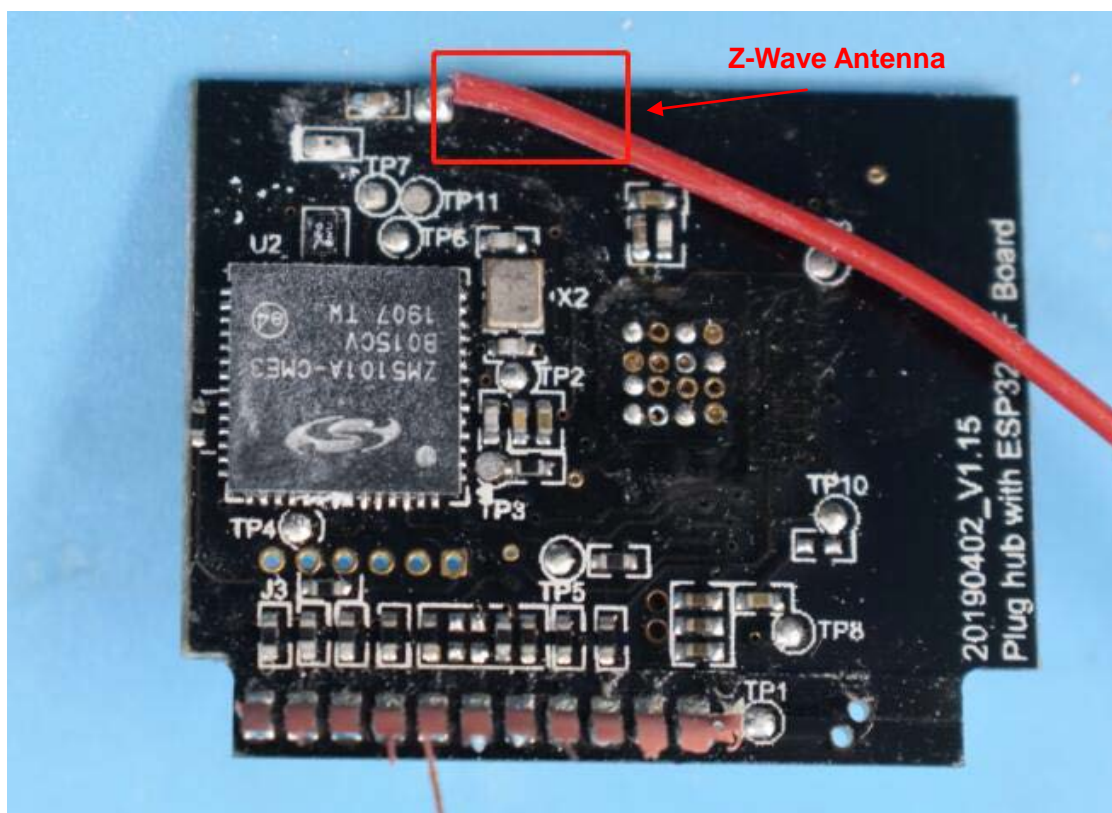

FCC ID:2AMY9PLUGHUB
IC:22968-PLUGHUB

Internal Photos

1. EUT uncover view

Model Name: PlugHub Energy

Model Name: PlugHub

2. Antenna view

Model Name: PlugHub Energy

Model Name: PlugHub