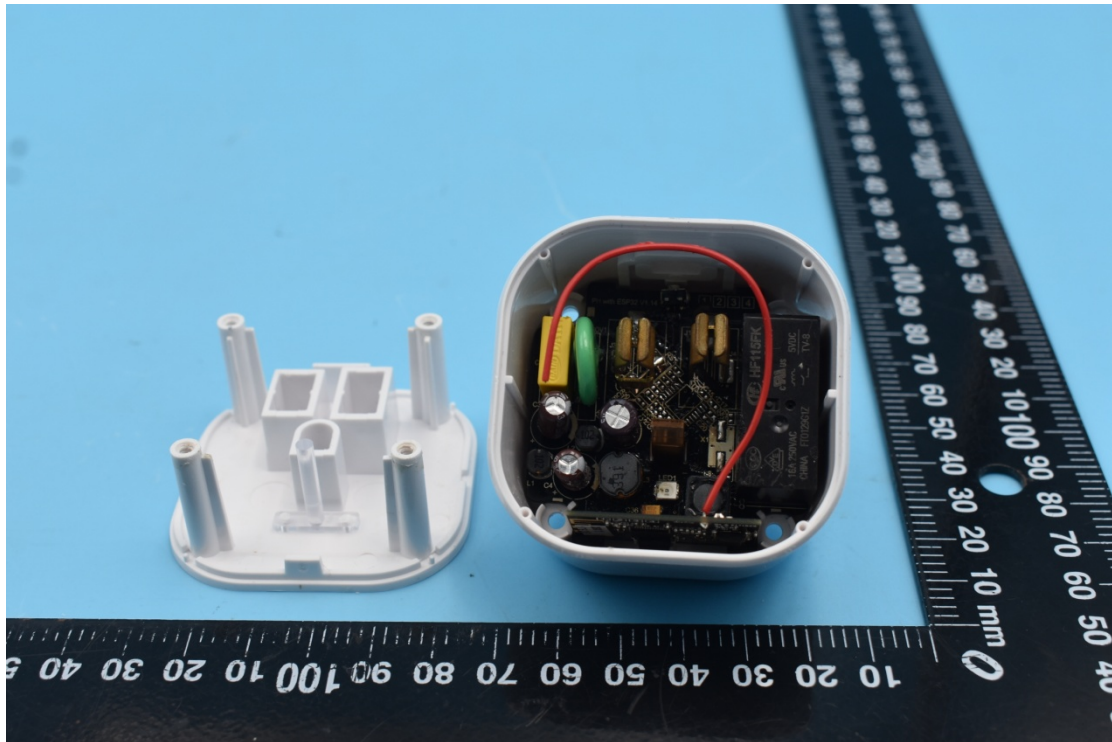

FCC ID:2AMY9PLUGHUB
IC:22968-PLUGHUB

Internal Photos

1. EUT uncover view

Model Name: PlugHub Energy

Model Name: PlugHub

2. Antenna view

Model Name: PlugHub Energy

Model Name: PlugHub