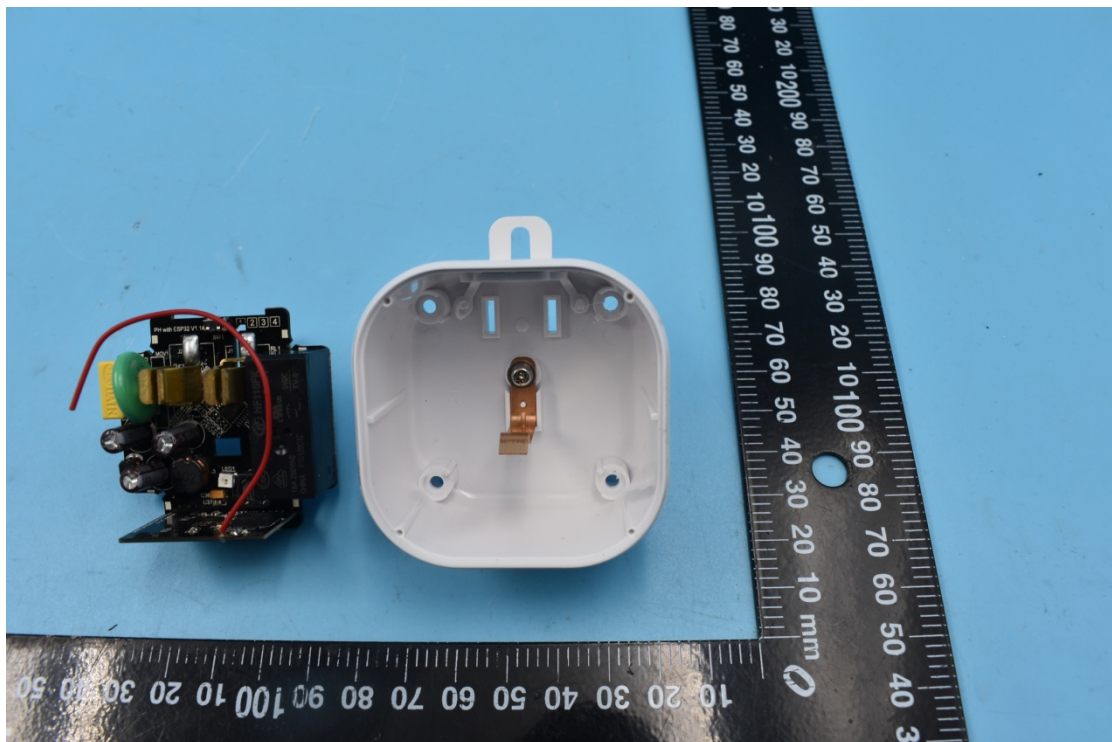

FCC ID:2AMY9PLUGHUB
IC:22968-PLUGHUB

Internal Photos

1. EUT uncover view

Model Name: PlugHub Energy

Model Name: PlugHub

2. Antenna view

Model Name: PlugHub Energy

Model Name: PlugHub