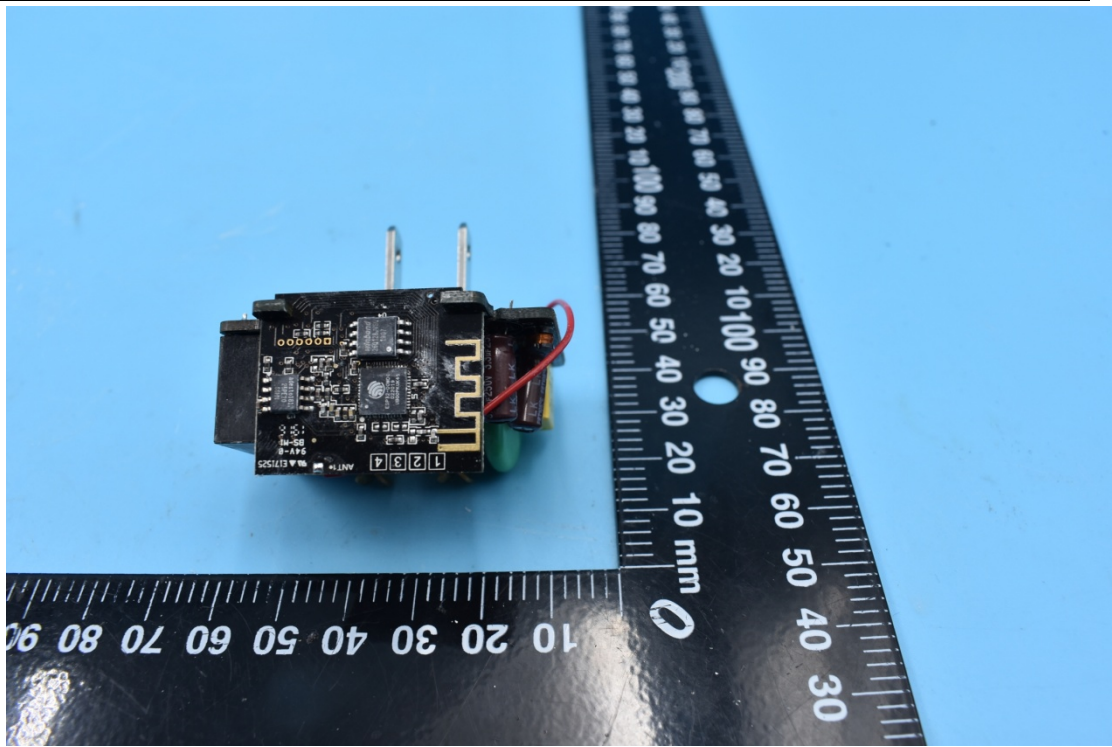

FCC ID:2AMY9PLUGHUB
IC:22968-PLUGHUB

Internal Photos

1. EUT uncover view

Model Name: PlugHub Energy

Model Name: PlugHub

2. Antenna view

Model Name: PlugHub Energy

Model Name: PlugHub