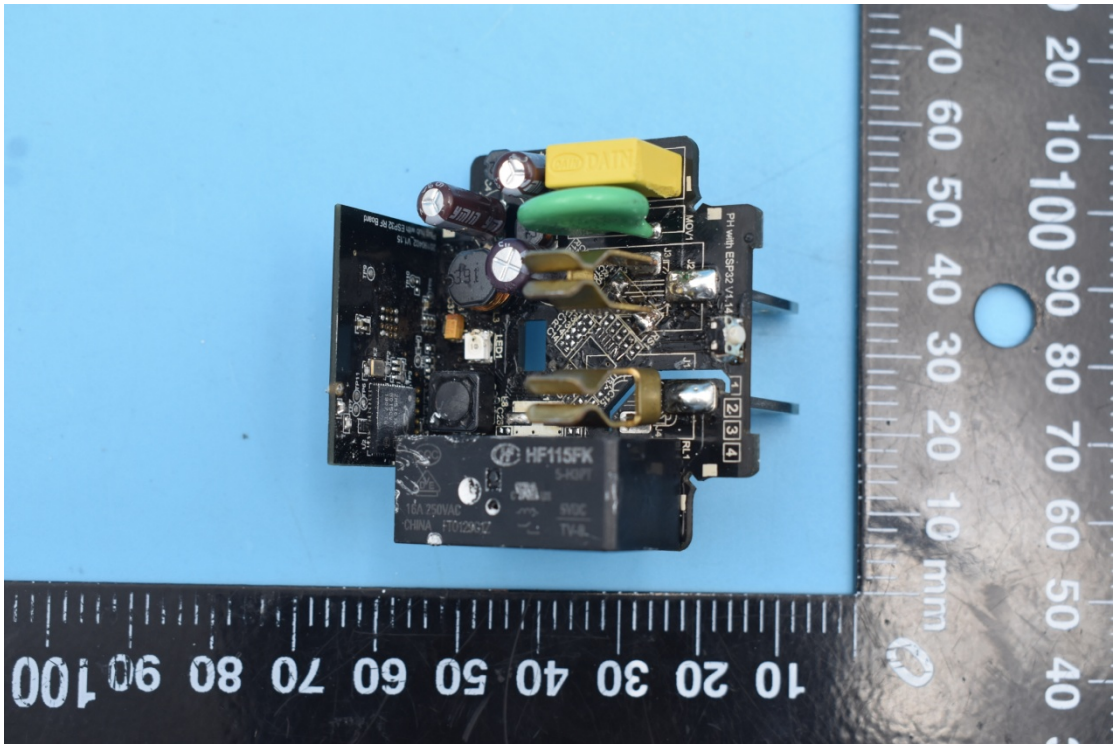

FCC ID:2AMY9PLUGHUB
IC:22968-PLUGHUB

Internal Photos

1. EUT uncover view

Model Name: PlugHub Energy

Model Name: PlugHub

2. Antenna view

Model Name: PlugHub Energy

Model Name: PlugHub