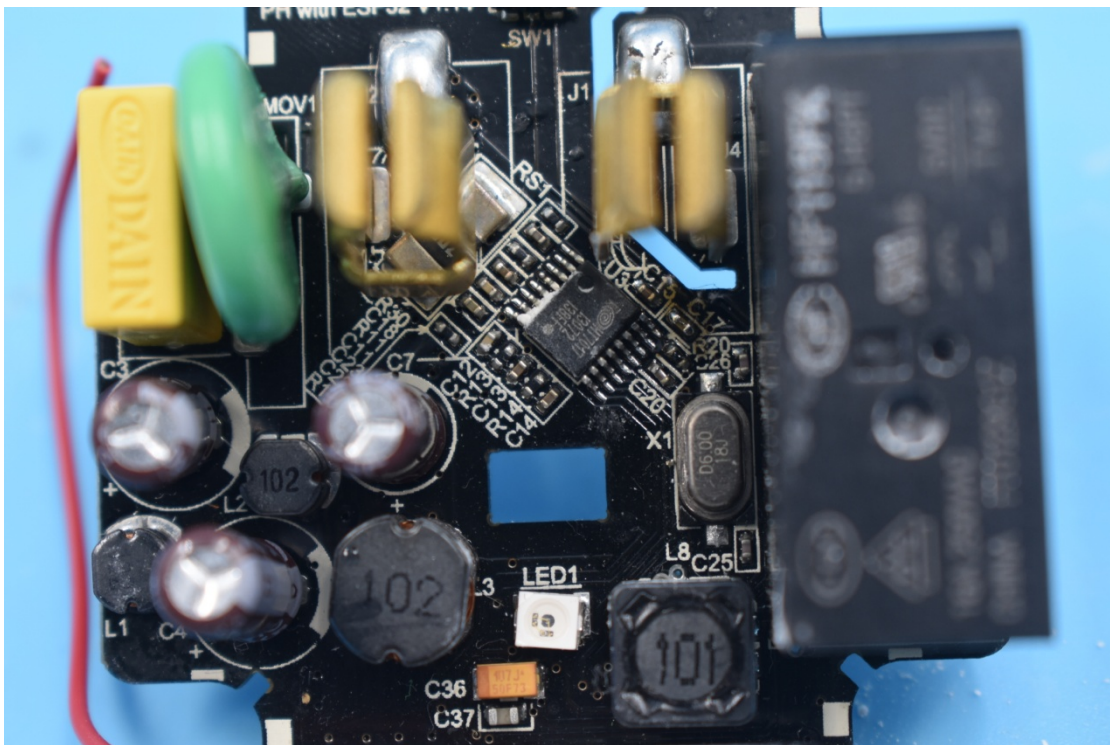

FCC ID:2AMY9PLUGHUB
IC:22968-PLUGHUB

Internal Photos

1. EUT uncover view

Model Name: PlugHub Energy

Model Name: PlugHub

2. Antenna view

Model Name: PlugHub Energy

Model Name: PlugHub