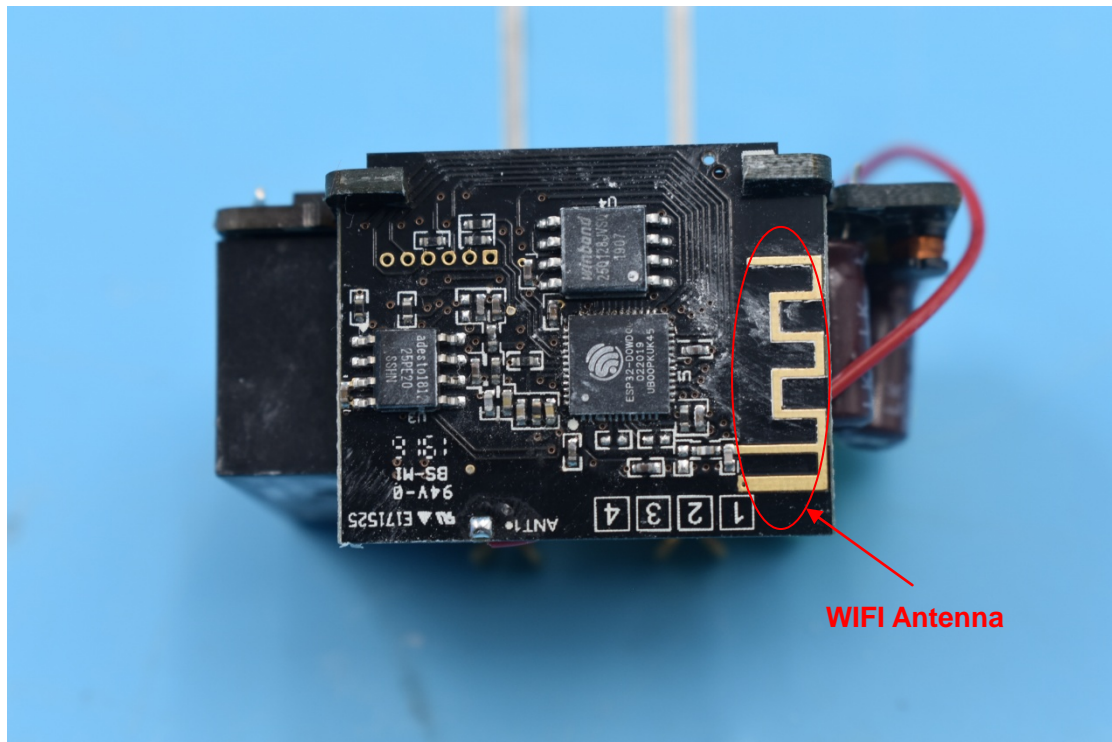

FCC ID:2AMY9PLUGHUB
IC:22968-PLUGHUB

Internal Photos

1. EUT uncover view

Model Name: PlugHub Energy

Model Name: PlugHub

2. Antenna view

Model Name: PlugHub Energy

Model Name: PlugHub