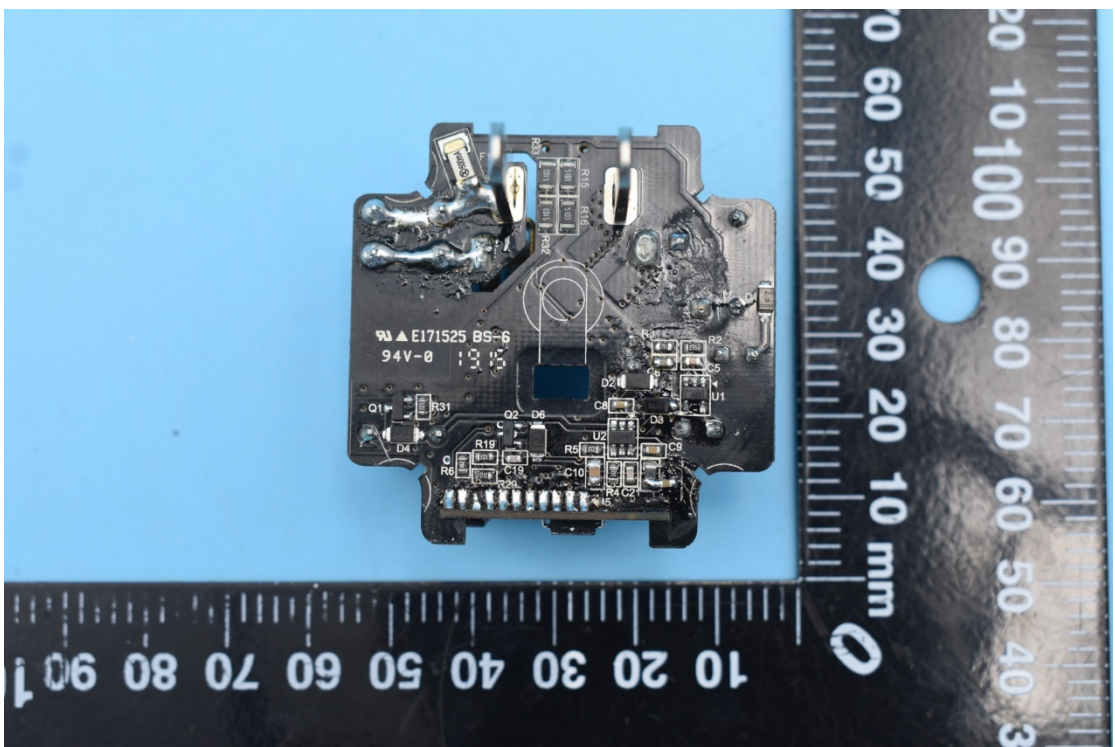

FCC ID:2AMY9PLUGHUB
IC:22968-PLUGHUB

Internal Photos

1. EUT uncover view

Model Name: PlugHub Energy

Model Name: PlugHub

2. Antenna view

Model Name: PlugHub Energy

Model Name: PlugHub