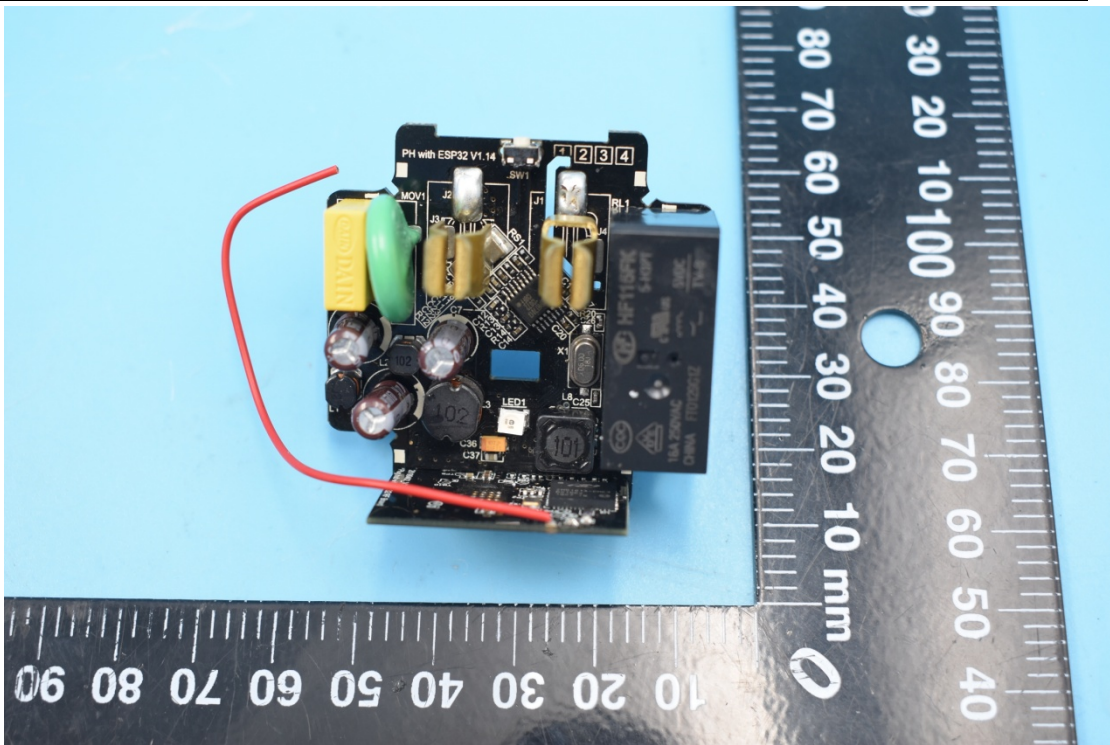

FCC ID:2AMY9PLUGHUB
IC:22968-PLUGHUB

Internal Photos

1. EUT uncover view

Model Name: PlugHub Energy

Model Name: PlugHub

2. Antenna view

Model Name: PlugHub Energy

Model Name: PlugHub