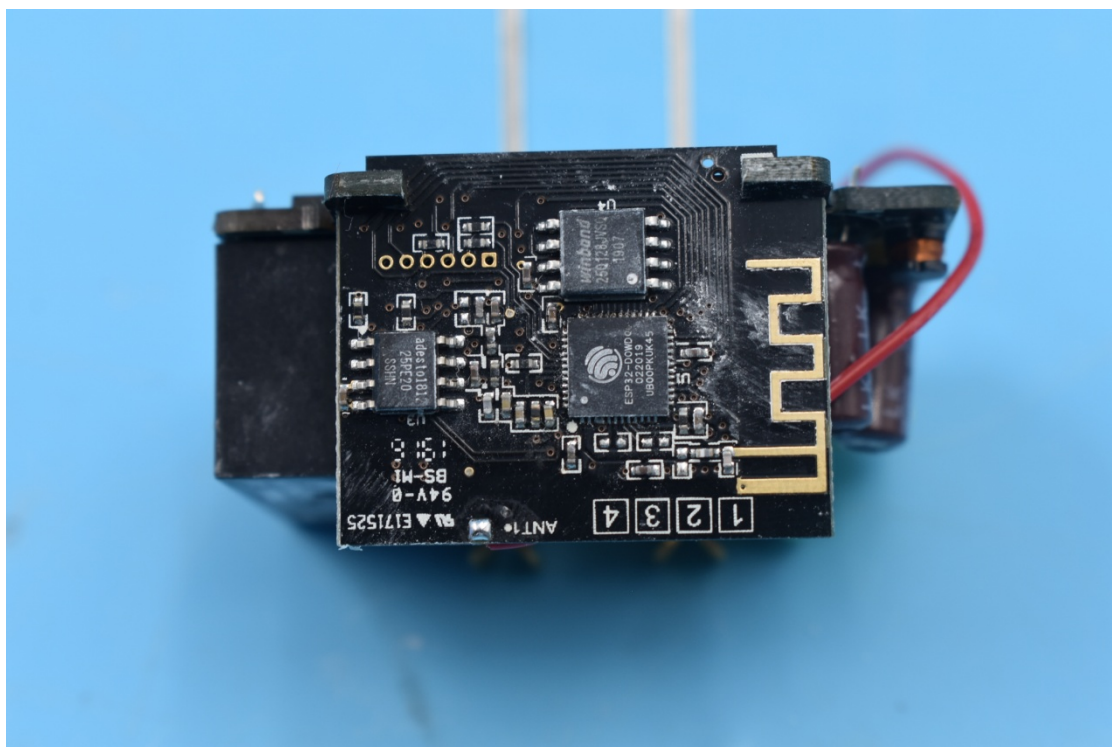

FCC ID:2AMY9PLUGHUB
IC:22968-PLUGHUB

Internal Photos

1. EUT uncover view

Model Name: PlugHub Energy

Model Name: PlugHub

2. Antenna view

Model Name: PlugHub Energy

Model Name: PlugHub