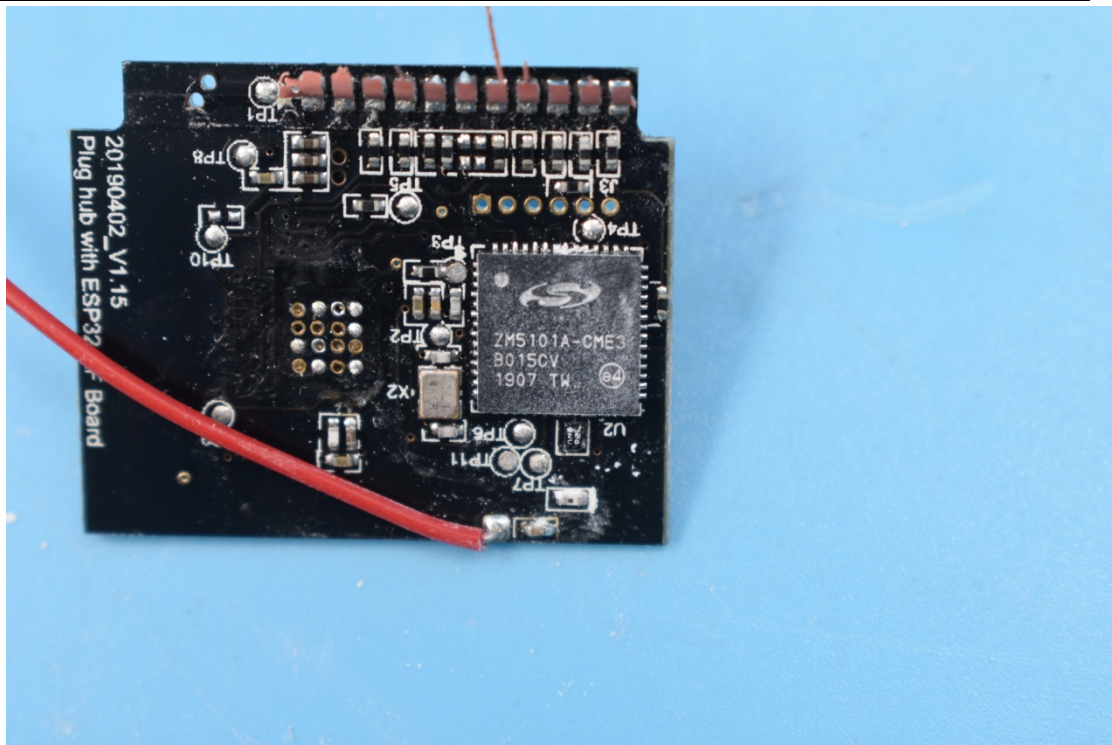

FCC ID:2AMY9PLUGHUB
IC:22968-PLUGHUB

Internal Photos

1. EUT uncover view

Model Name: PlugHub Energy

Model Name: PlugHub

2. Antenna view

Model Name: PlugHub Energy

Model Name: PlugHub