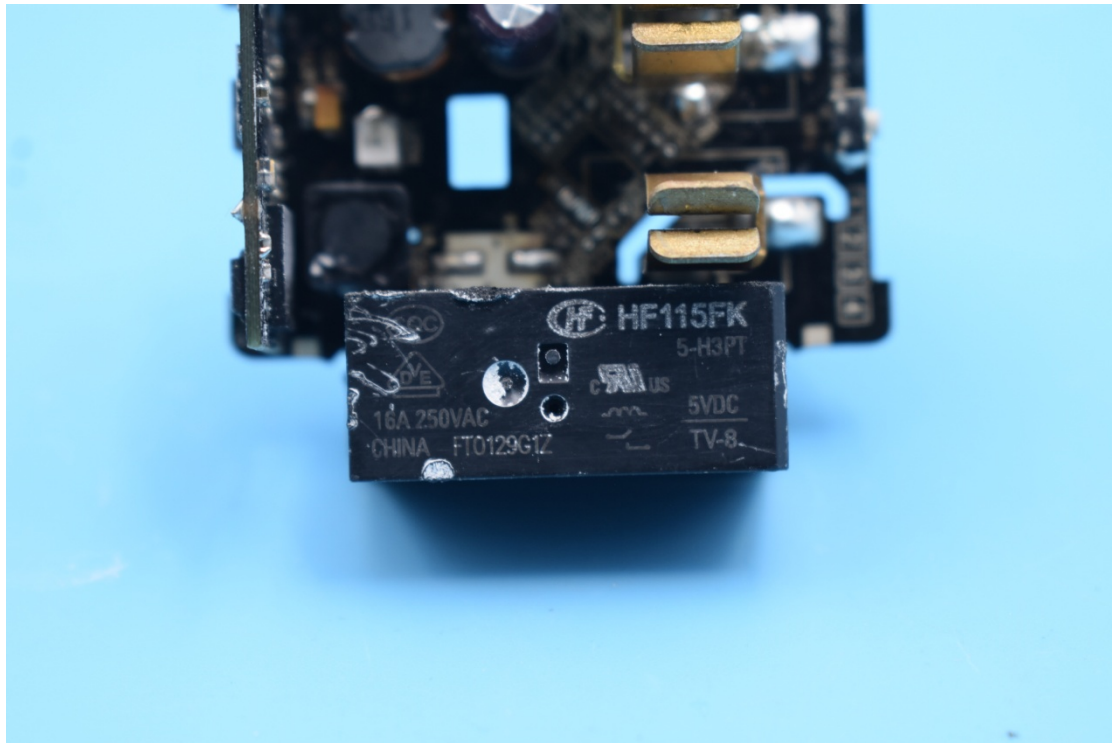

FCC ID:2AMY9PLUGHUB
IC:22968-PLUGHUB

Internal Photos

1. EUT uncover view

Model Name: PlugHub Energy

Model Name: PlugHub

2. Antenna view

Model Name: PlugHub Energy

Model Name: PlugHub