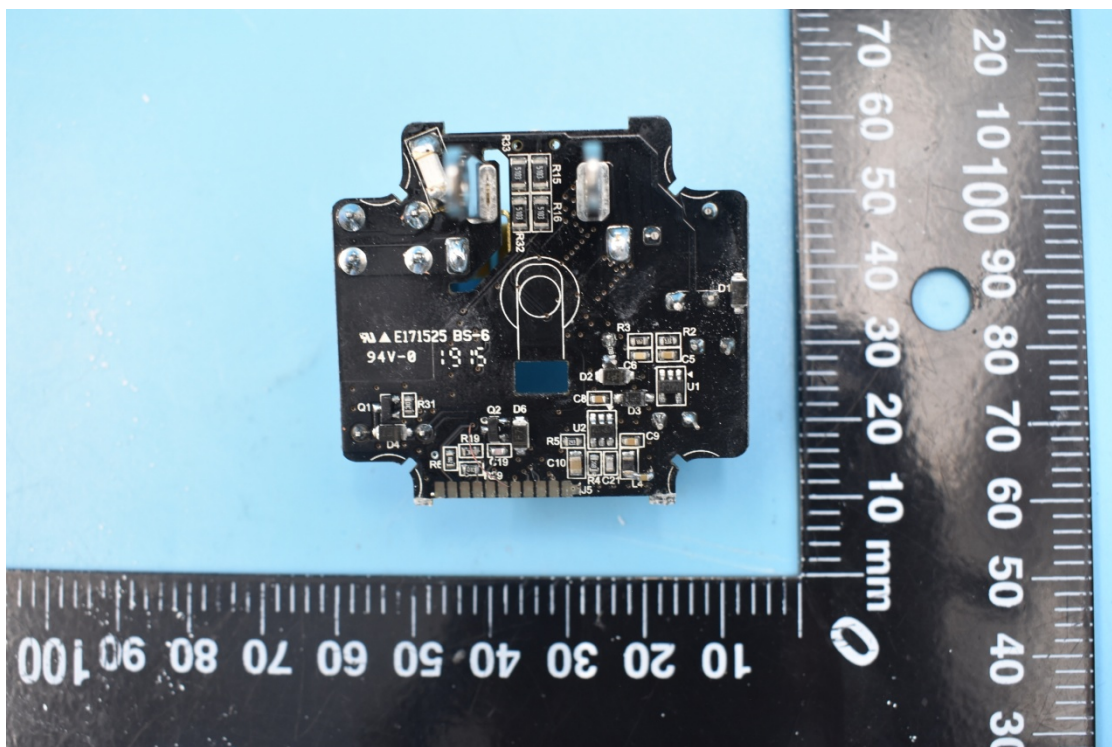

FCC ID:2AMY9PLUGHUB
IC:22968-PLUGHUB

Internal Photos

1. EUT uncover view

Model Name: PlugHub Energy

Model Name: PlugHub

2. Antenna view

Model Name: PlugHub Energy

Model Name: PlugHub