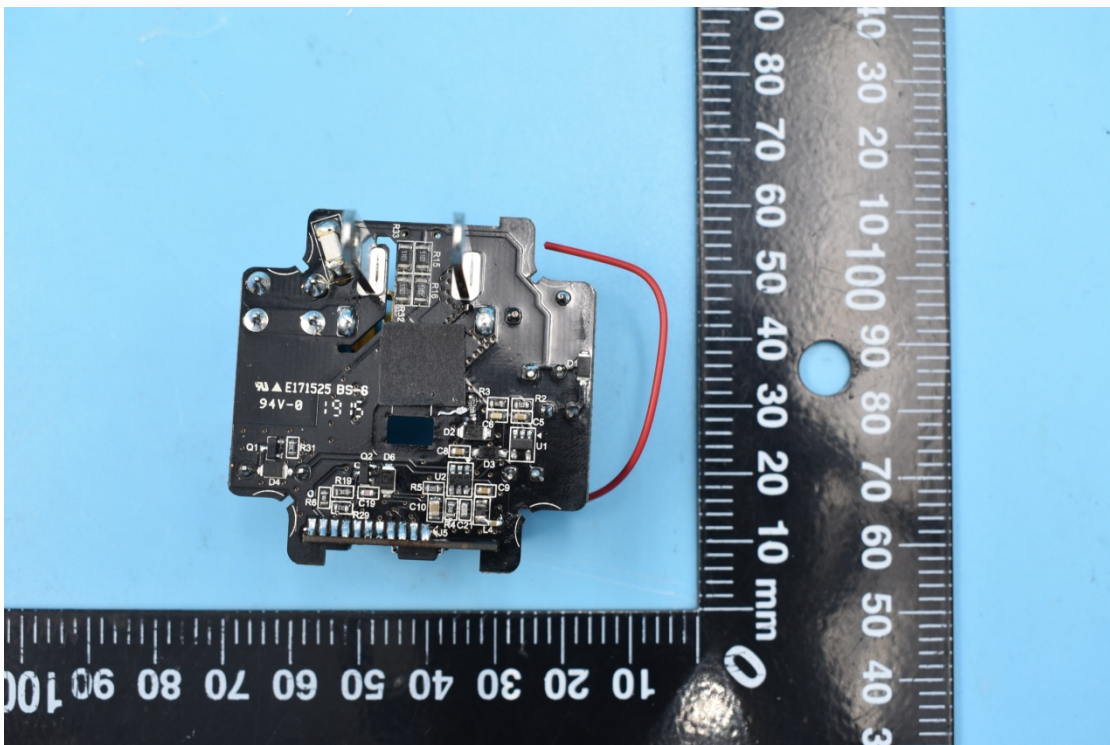

FCC ID:2AMY9PLUGHUB
IC:22968-PLUGHUB

Internal Photos

1. EUT uncover view

Model Name: PlugHub Energy

Model Name: PlugHub

2. Antenna view

Model Name: PlugHub Energy

Model Name: PlugHub