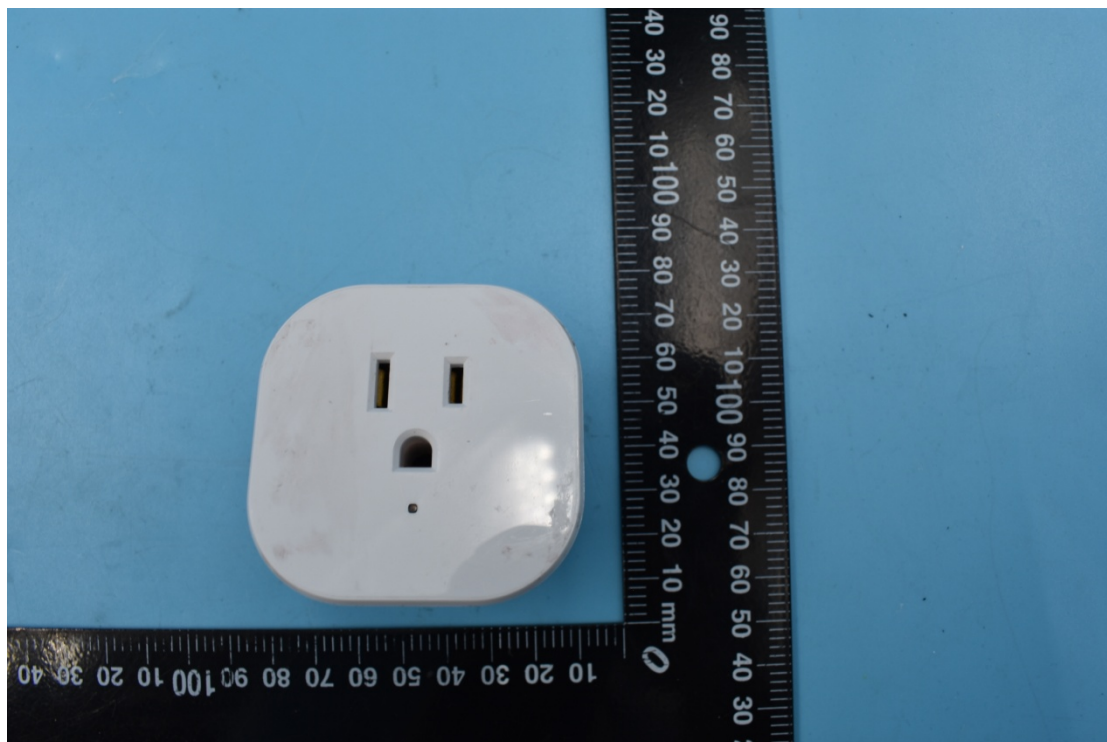

FCC ID:2AMY9PLUGHUB
IC:22968-PLUGHUB

External Photos

1. EUT front view

2. EUT rear view

3. EUT left side view

4. EUT right side view

5. EUT top view

6. EUT bottom view