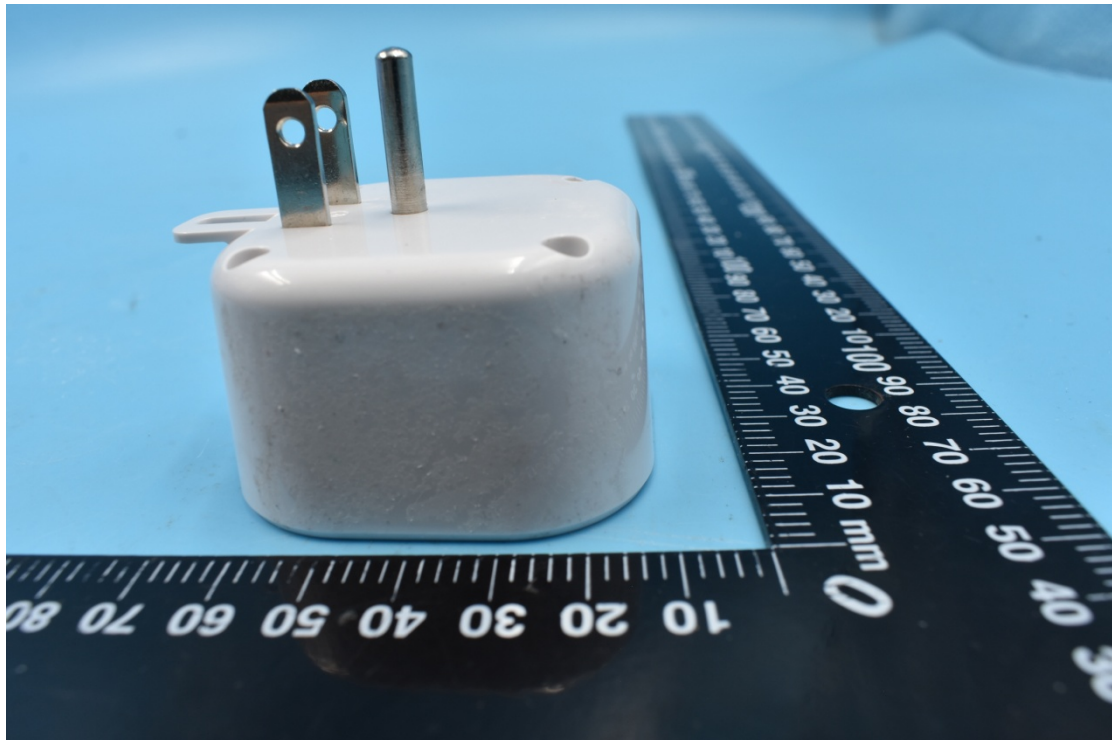

FCC ID:2AMY9PLUGHUB
IC:22968-PLUGHUB

External Photos

1. EUT front view

2. EUT rear view

3. EUT left side view

4. EUT right side view

5. EUT top view

6. EUT bottom view