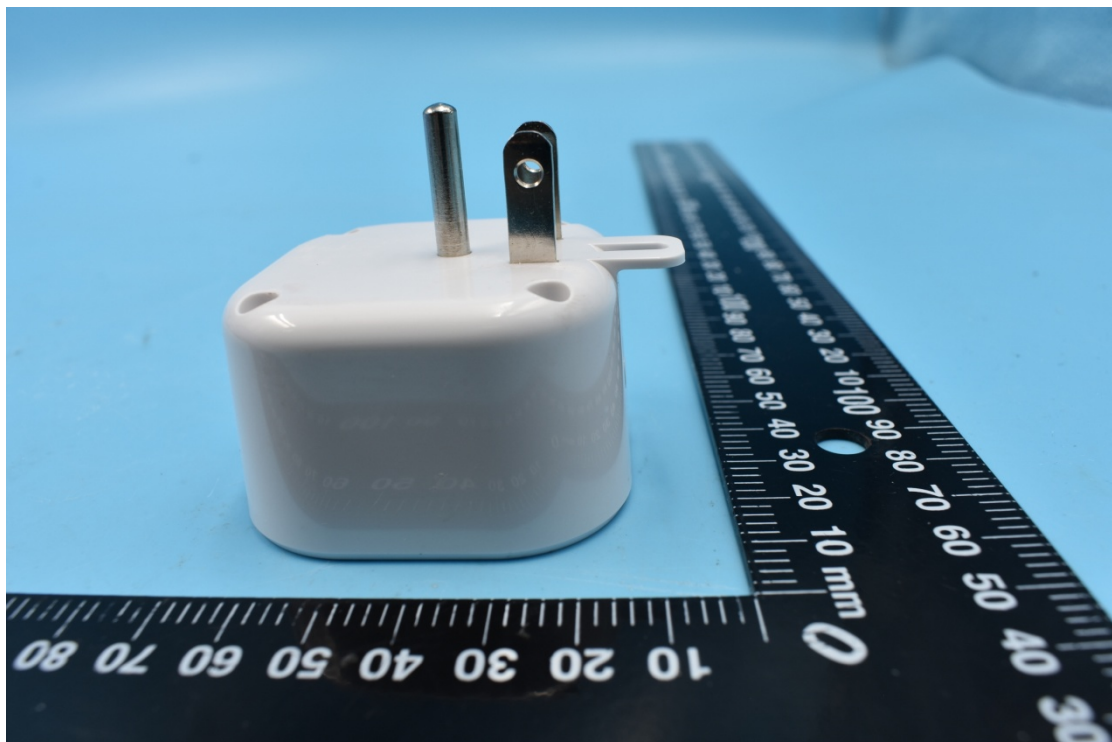

FCC ID:2AMY9PLUGHUB
IC:22968-PLUGHUB

External Photos

1. EUT front view

2. EUT rear view

3. EUT left side view

4. EUT right side view

5. EUT top view

6. EUT bottom view