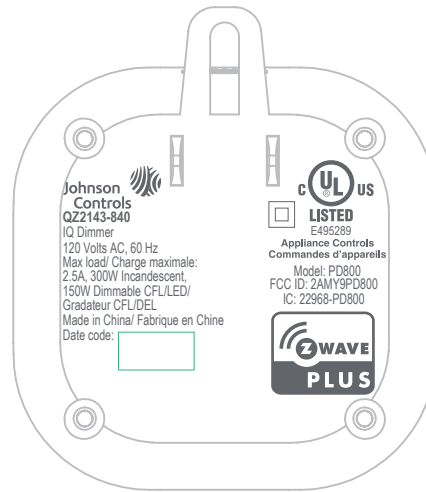

800srs IQ Dimmer Silkscreen Artwork

20
33

Z-Wave DSK Label

Bottom

6.6
55

55

Units: mm

■ Pantone Cool
Grey 10 C