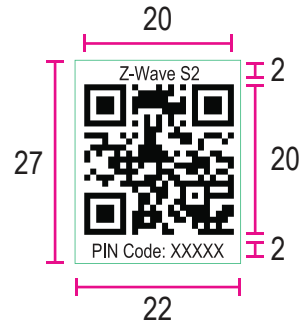

800srs IQ Dimmer Silkscreen Artwork

20
33

Z-Wave DSK Label

Bottom

6.6
55

55

Units: mm

■ Pantone Cool
Grey 10 C