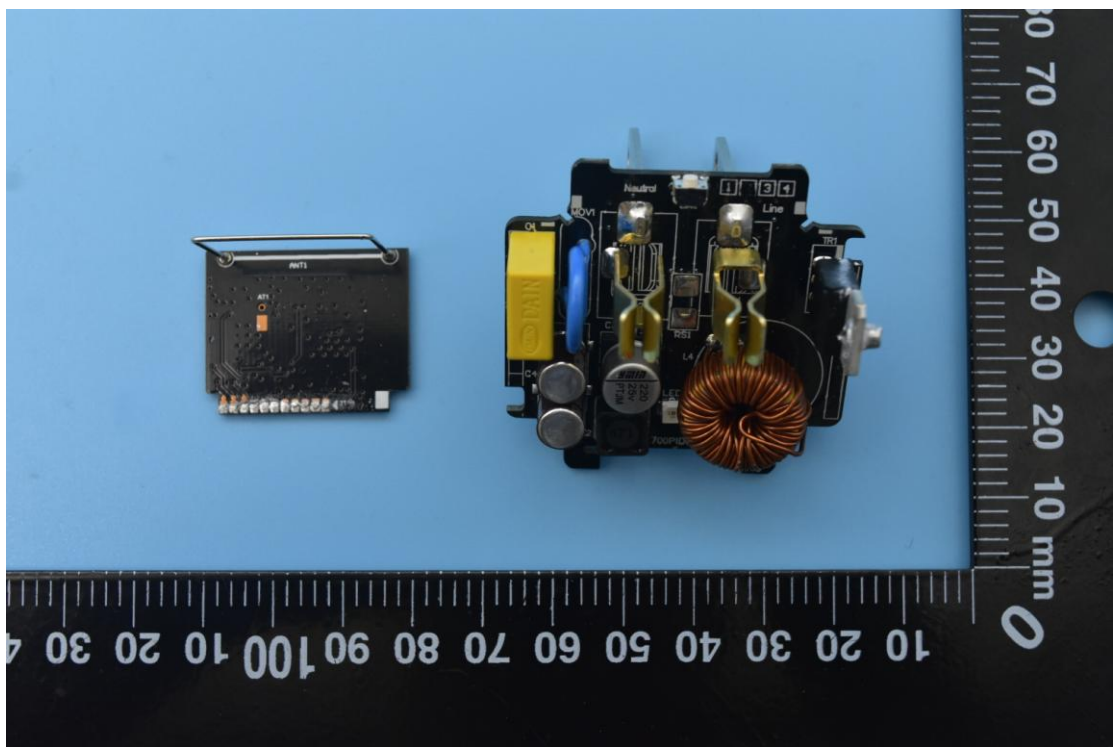

FCC ID: 2AMY9PD800

IC: 22968-PD800

## Internal Photos

## 2. Antenna view