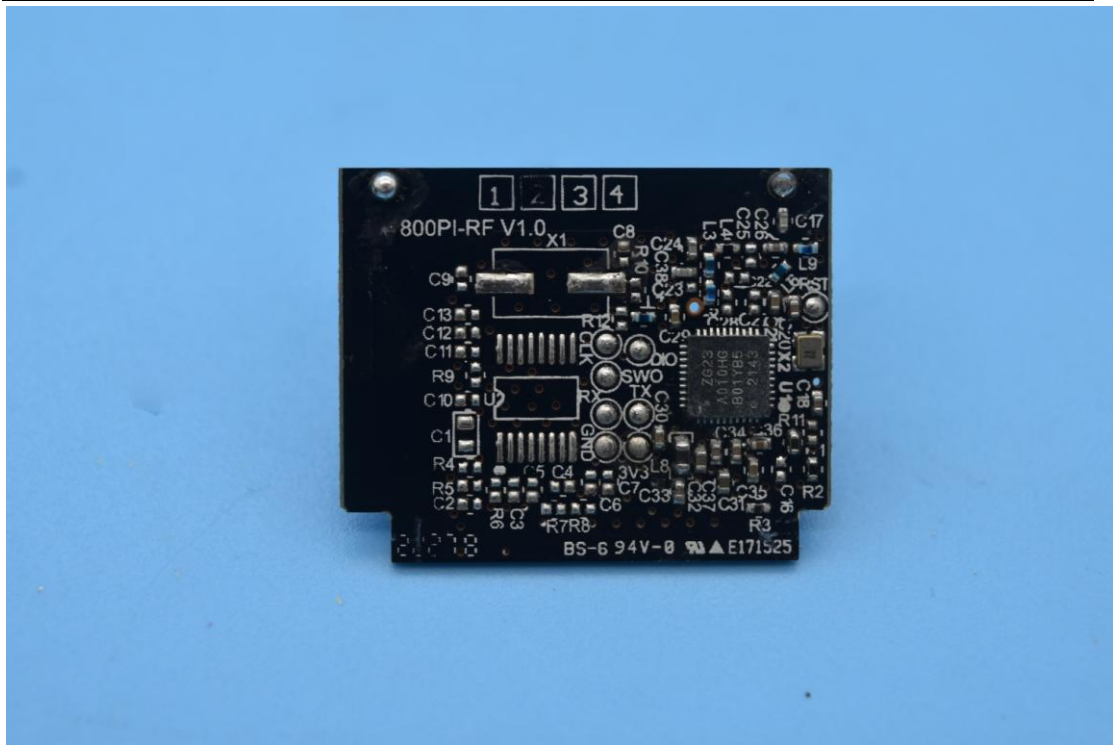

FCC ID: 2AMY9PD800

IC: 22968-PD800

### 1. EUT uncover view

## 2. Antenna view