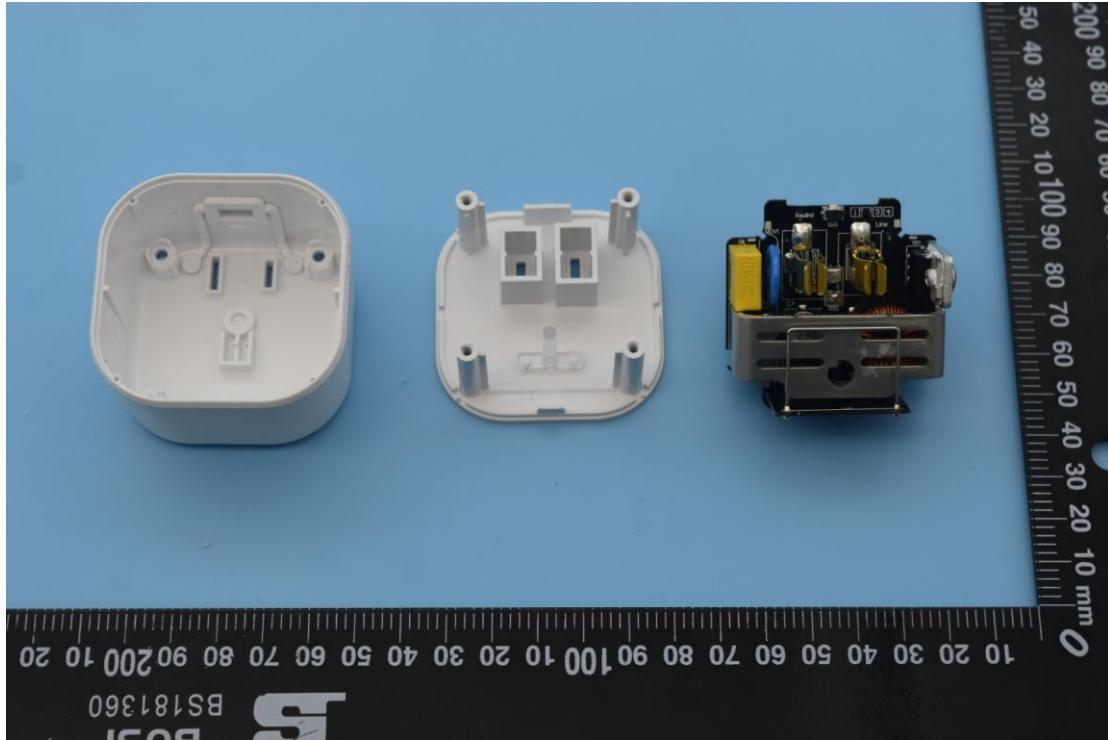

FCC ID: 2AMY9PD800

IC: 22968-PD800

## Internal Photos

## 2. Antenna view