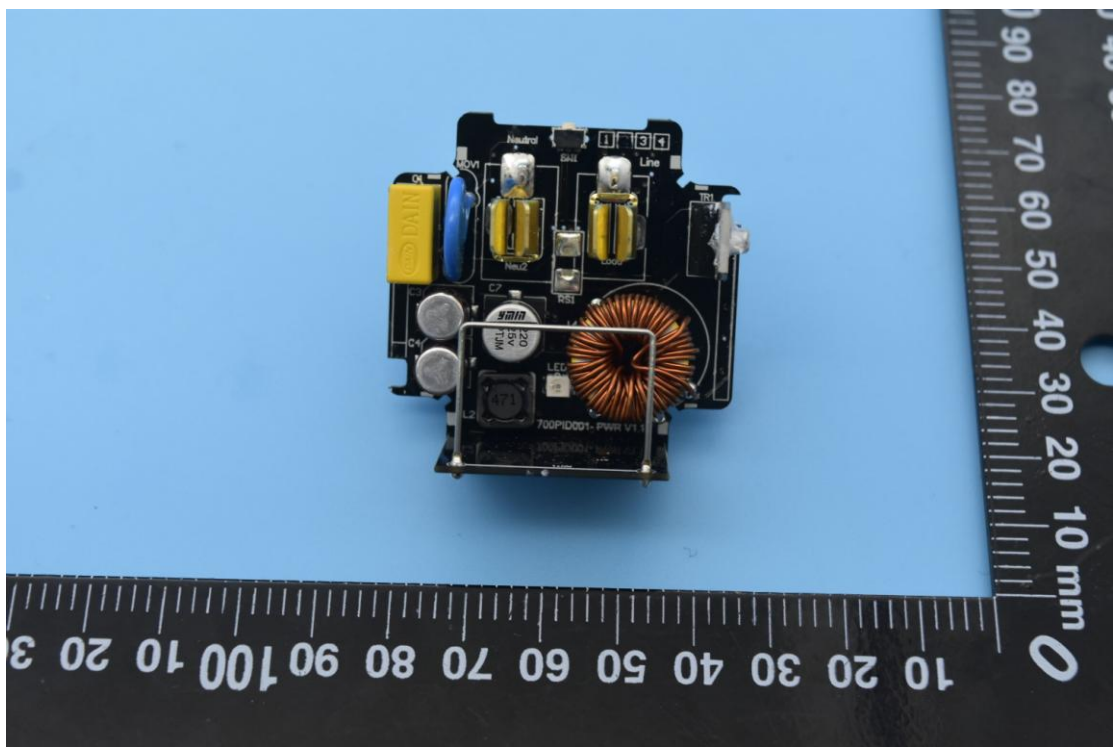

FCC ID: 2AMY9PD800

IC: 22968-PD800

## Internal Photos

## 2. Antenna view