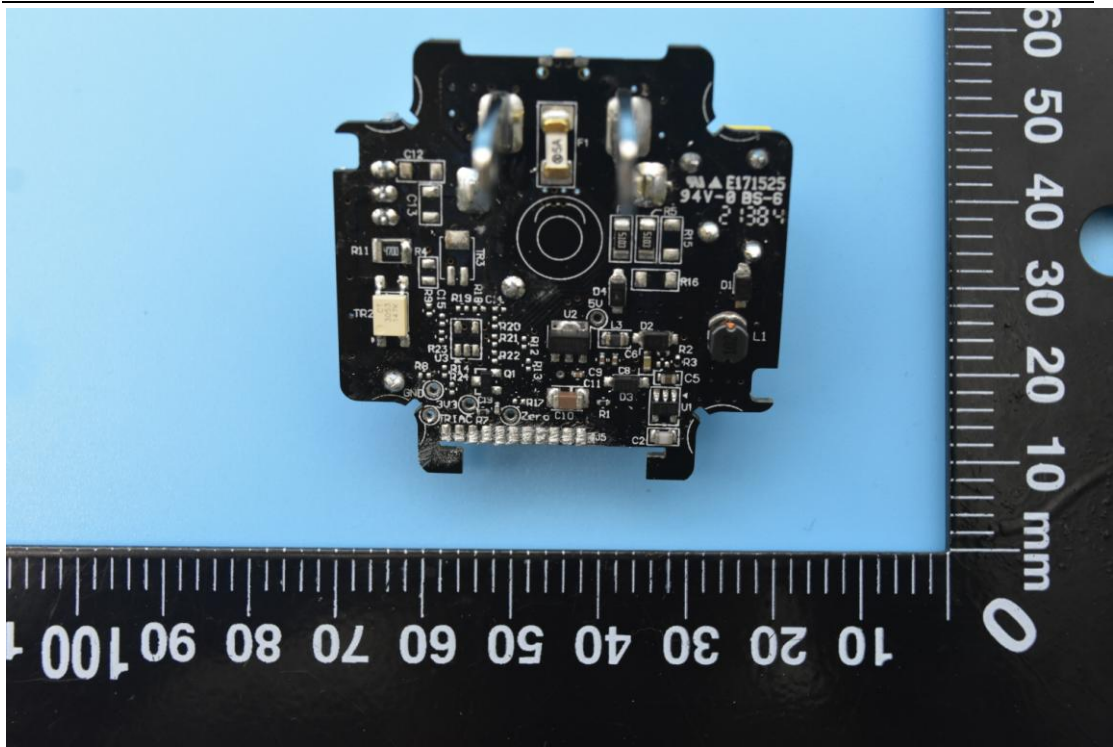

FCC ID: 2AMY9PD800

IC: 22968-PD800

## Internal Photos

### 1. EUT uncover view

## 2. Antenna view