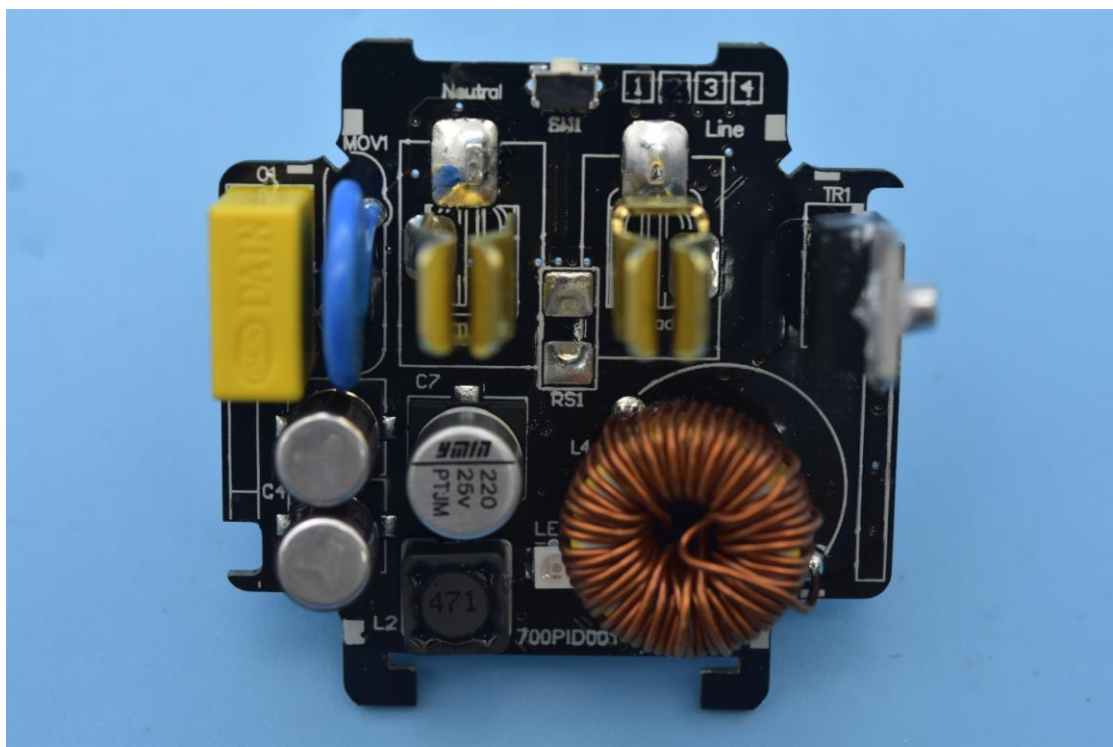

FCC ID: 2AMY9PD800

IC: 22968-PD800

### 1. EUT uncover view

## 2. Antenna view