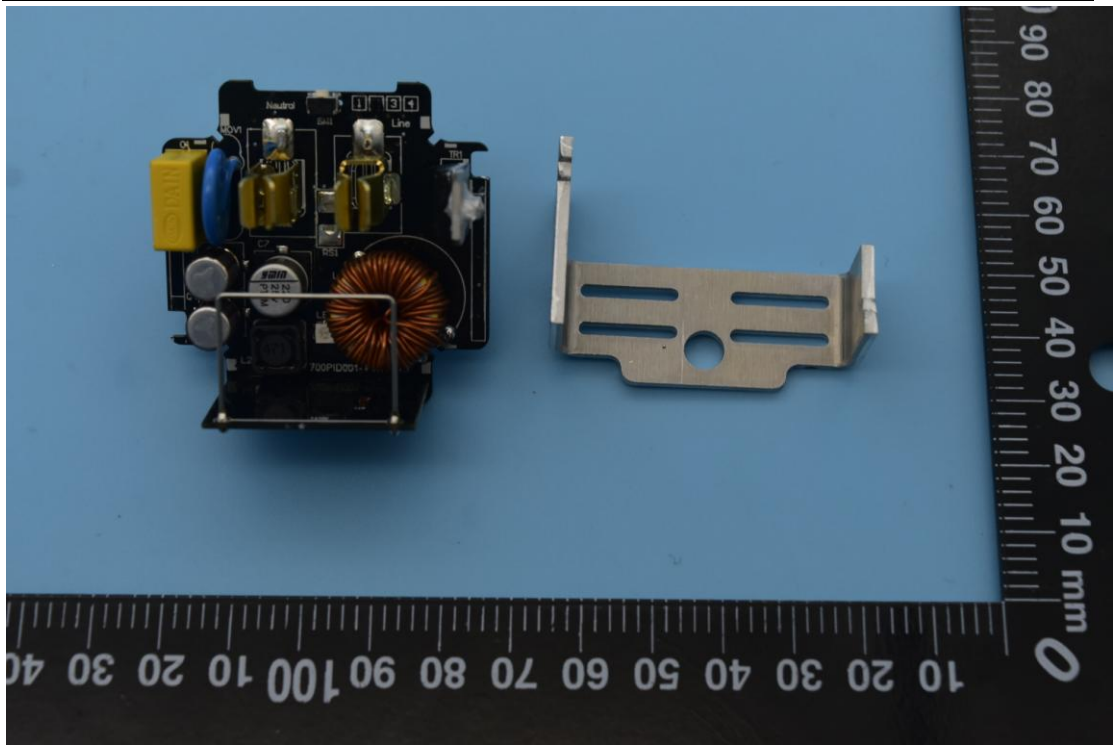

FCC ID: 2AMY9PD800

IC: 22968-PD800

## Internal Photos

## 2. Antenna view