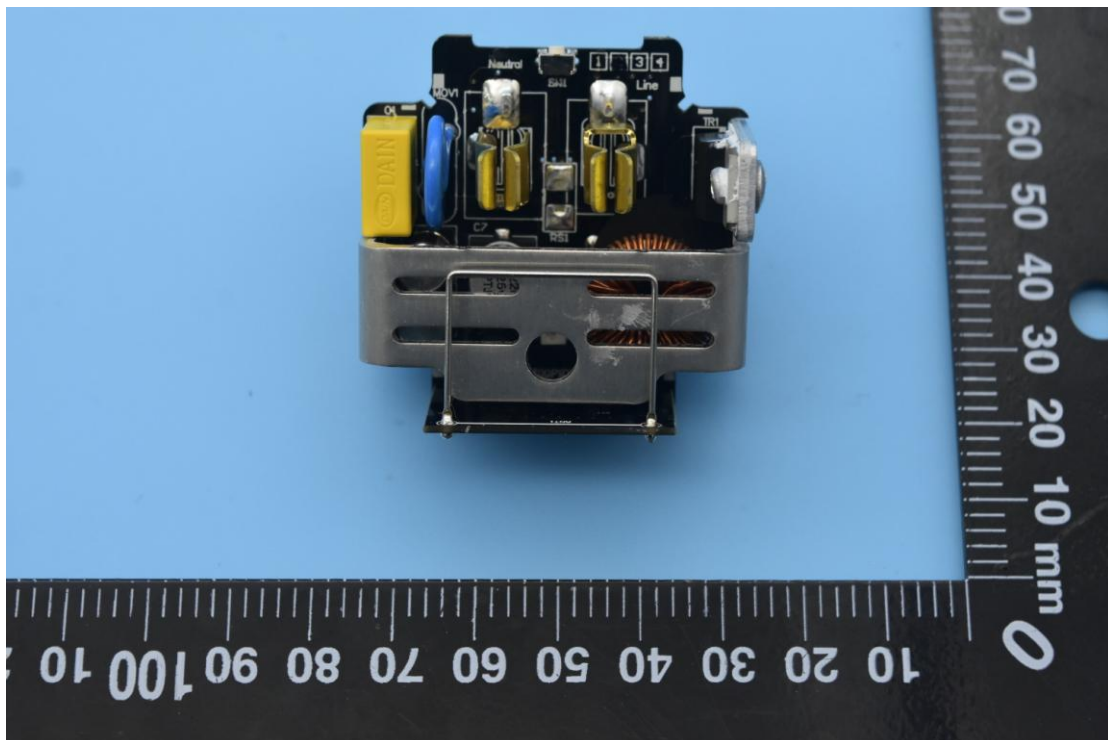

FCC ID: 2AMY9PD800

IC: 22968-PD800

## Internal Photos

## 2. Antenna view