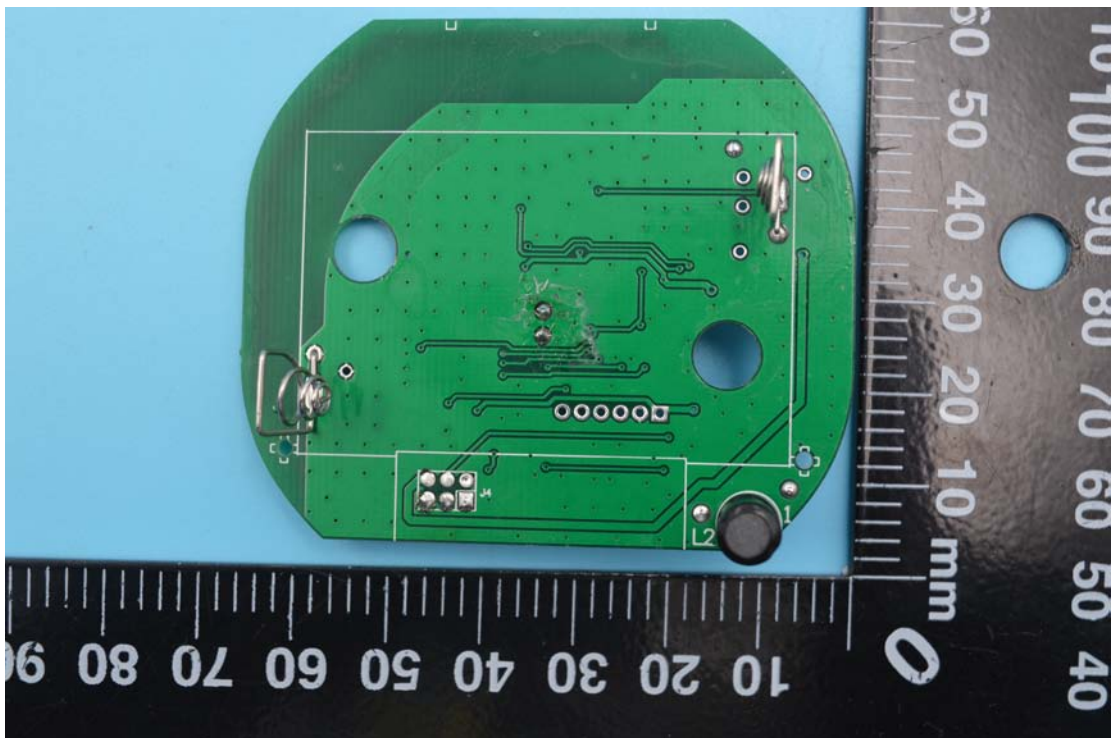

FCC ID: 2AMY9MS100

Internal Photos

1. EUT uncover view

2. Mainboard front view

3. Mainboard rear view

4. PCB antenna view