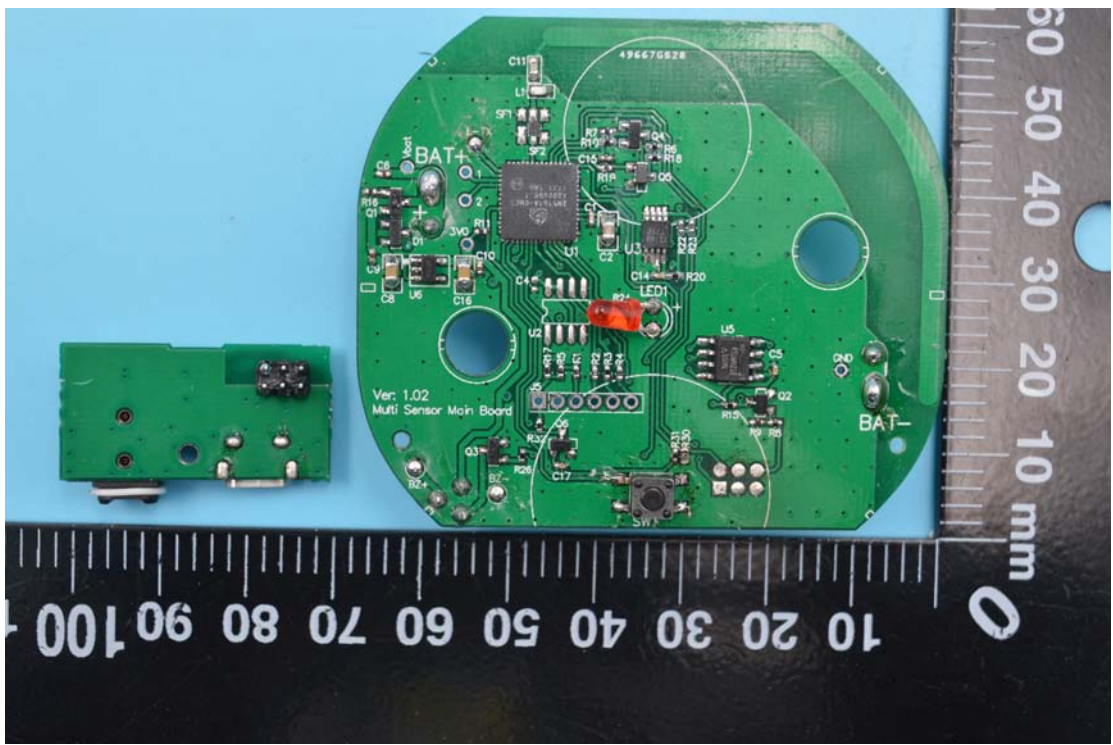

FCC ID: 2AMY9MS100

Internal Photos

1. EUT uncover view

2. Mainboard front view

3. Mainboard rear view

4. PCB antenna view