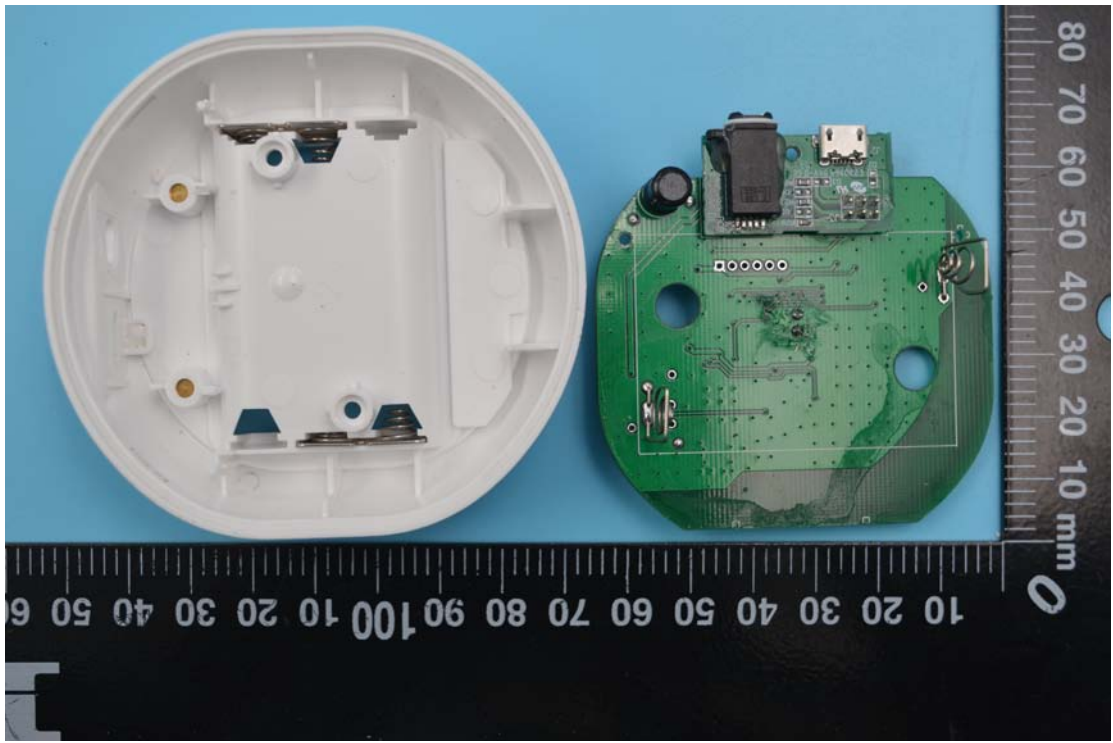

FCC ID: 2AMY9MS100

Internal Photos

1. EUT uncover view

2. Mainboard front view

3. Mainboard rear view

4. PCB antenna view