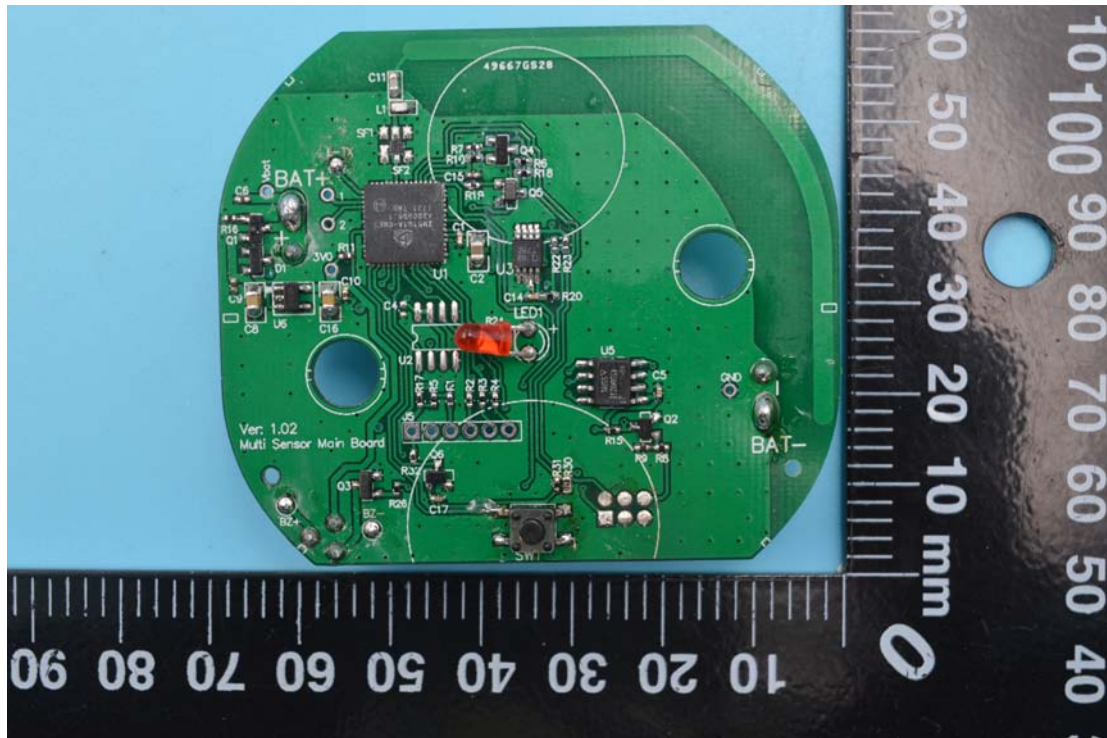

FCC ID: 2AMY9MS100

Internal Photos

1. EUT uncover view

2. Mainboard front view

3. Mainboard rear view

4. PCB antenna view