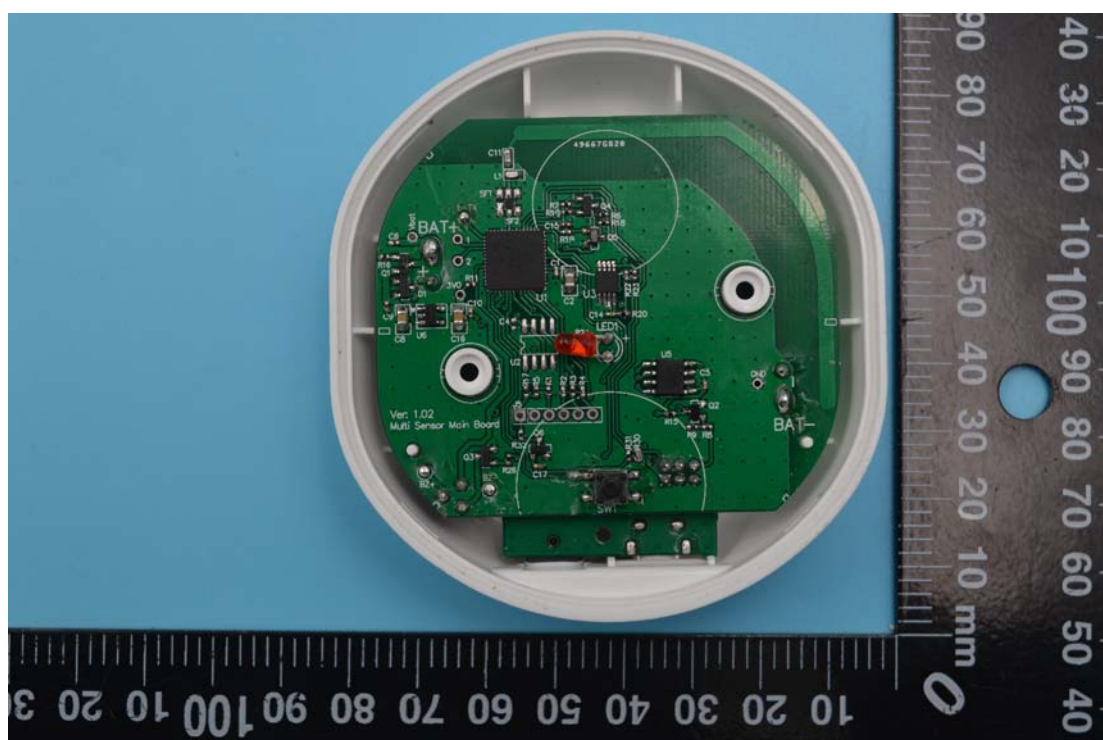

FCC ID: 2AMY9MS100

Internal Photos

1. EUT uncover view

2. Mainboard front view

3. Mainboard rear view

4. PCB antenna view