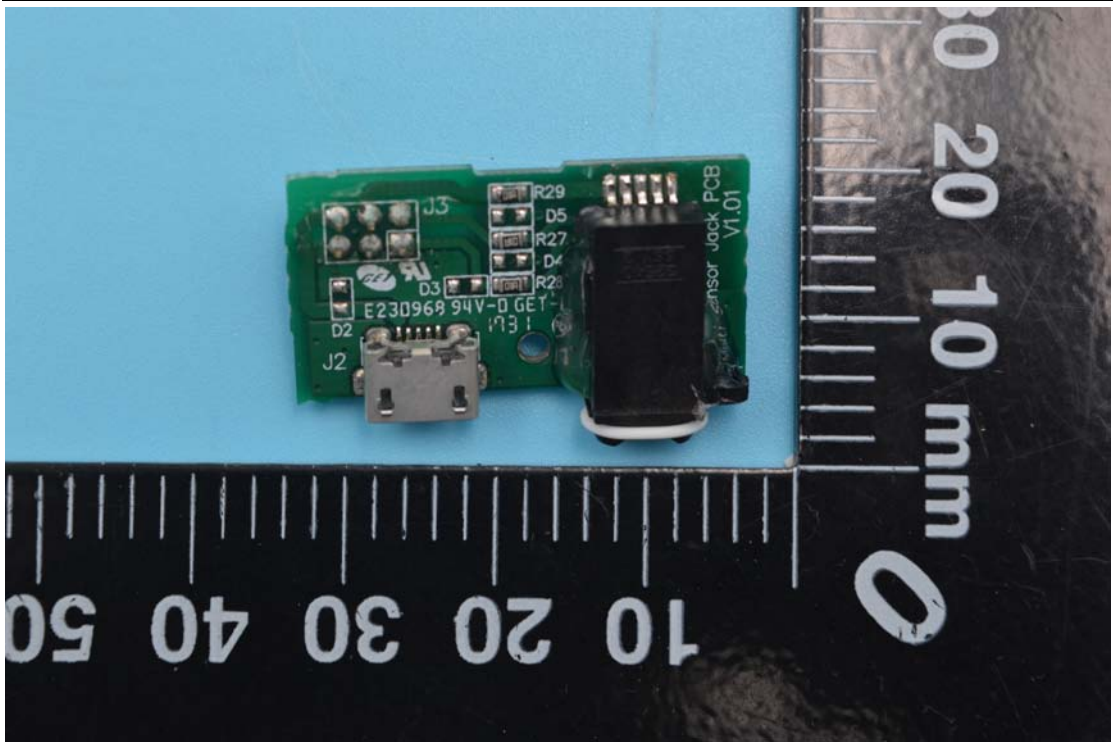

FCC ID: 2AMY9MS100

Internal Photos

1. EUT uncover view

2. Mainboard front view

3. Mainboard rear view

4. PCB antenna view