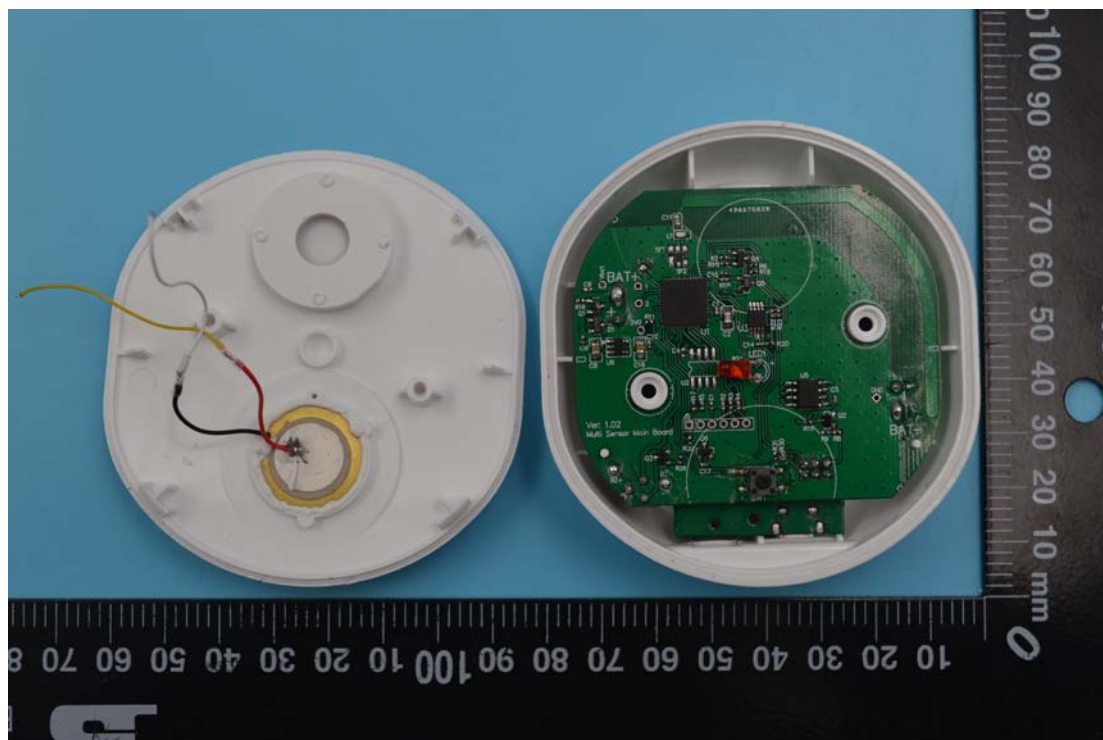

FCC ID: 2AMY9MS100

Internal Photos

1. EUT uncover view

2. Mainboard front view

3. Mainboard rear view

4. PCB antenna view