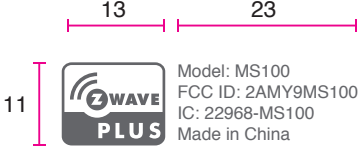

Multi sensor

Scale 1:1
Units: mm

Top View

Pantone Cool Grey 10 C

QR code label
with 5 digit pin