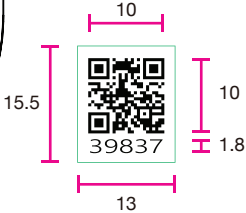

Multi sensor

Scale 1:1
Units: mm

Top View

Pantone Cool Grey 10 C

QR code label
with 5 digit pin