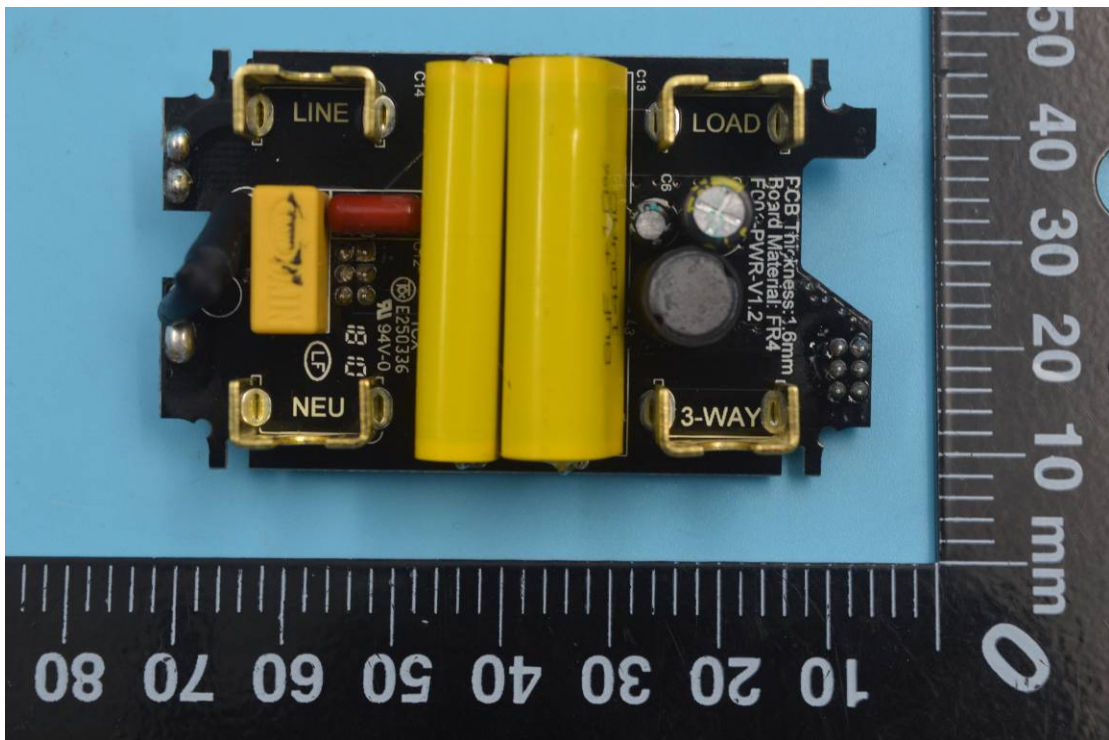

FCC ID: 2AMY9FC100

Internal Photos

1. EUT uncover view

2. Mainboard front view

3. Mainboard rear view

4. 908.4MHz, 916MHz antenna view