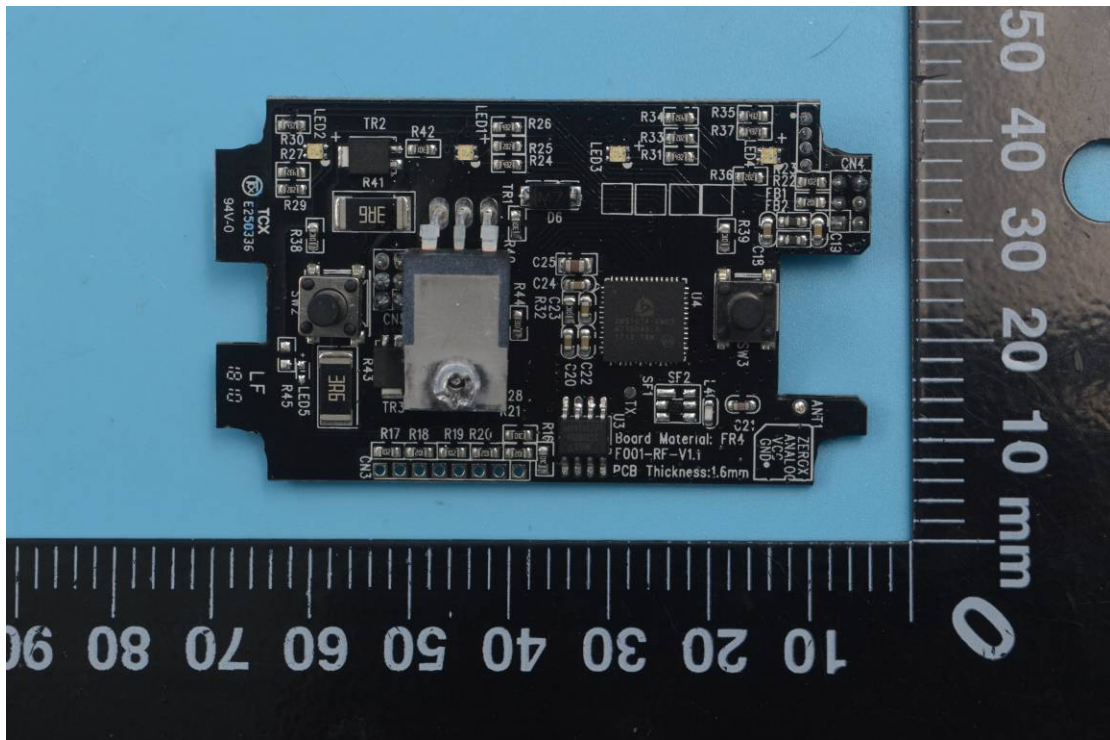

FCC ID: 2AMY9FC100

Internal Photos

1. EUT uncover view

2. Mainboard front view

3. Mainboard rear view

4. 908.4MHz, 916MHz antenna view