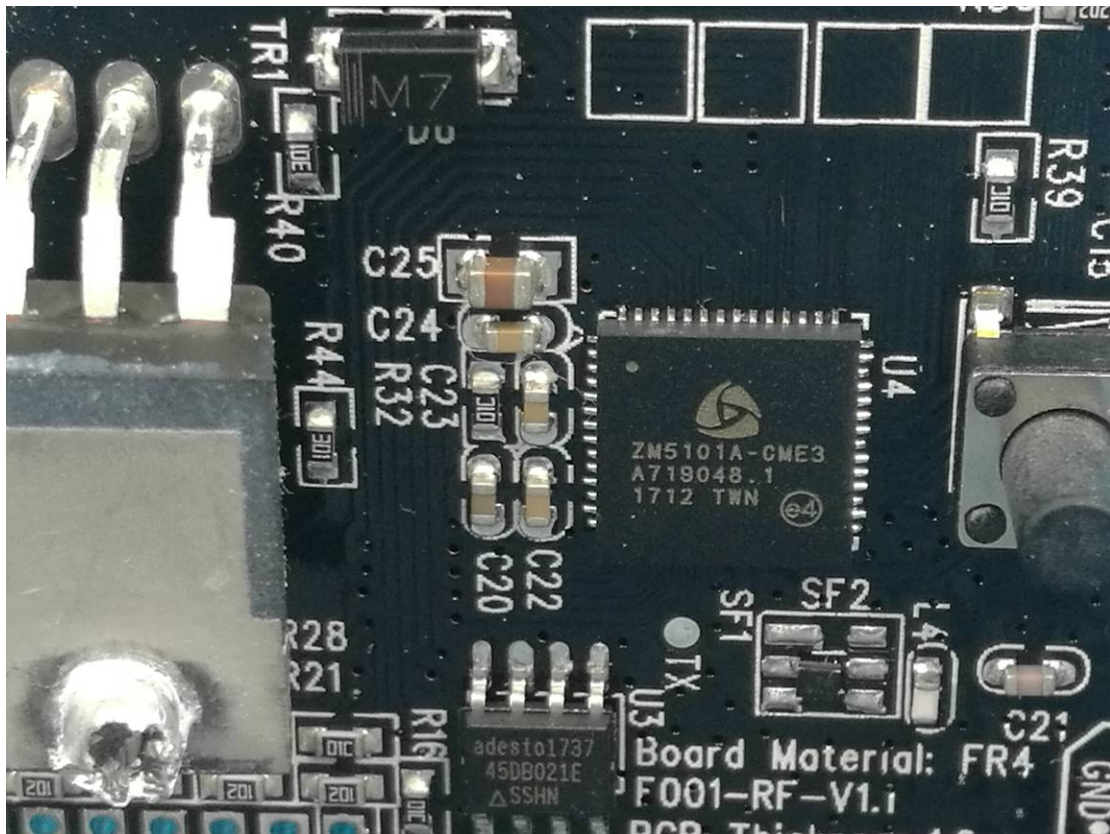

FCC ID: 2AMY9FC100

Internal Photos

1. EUT uncover view

2. Mainboard front view

3. Mainboard rear view

4. 908.4MHz, 916MHz antenna view