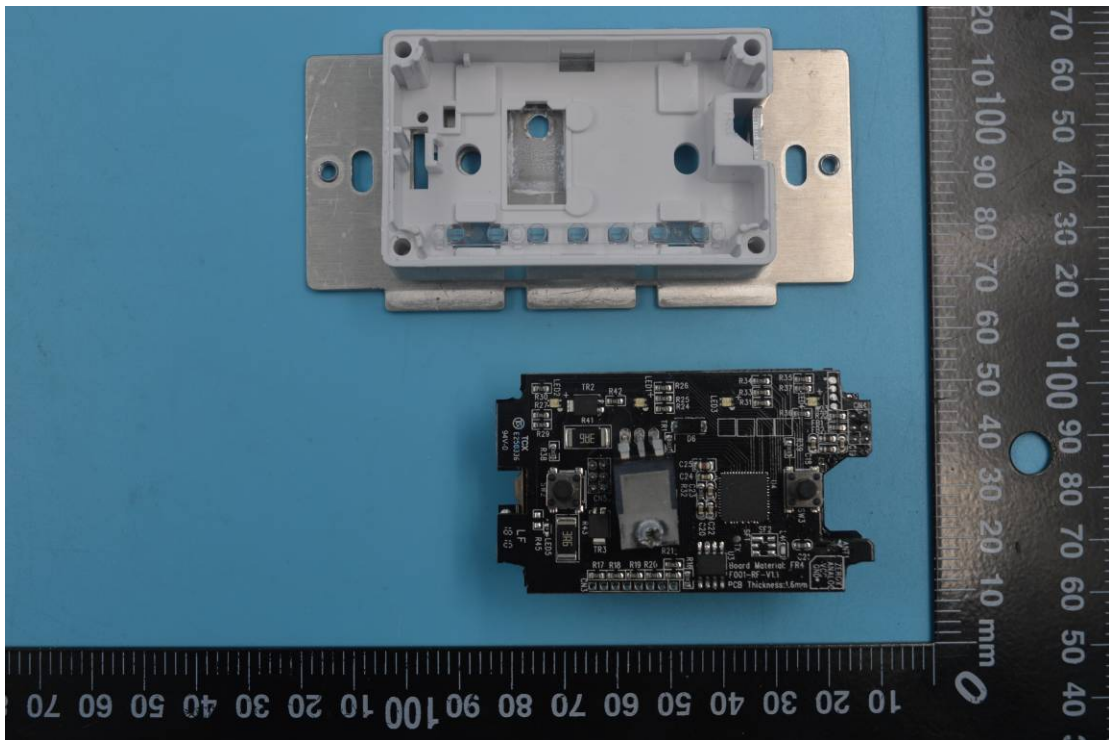

FCC ID: 2AMY9FC100

Internal Photos

1. EUT uncover view

2. Mainboard front view

3. Mainboard rear view

4. 908.4MHz, 916MHz antenna view