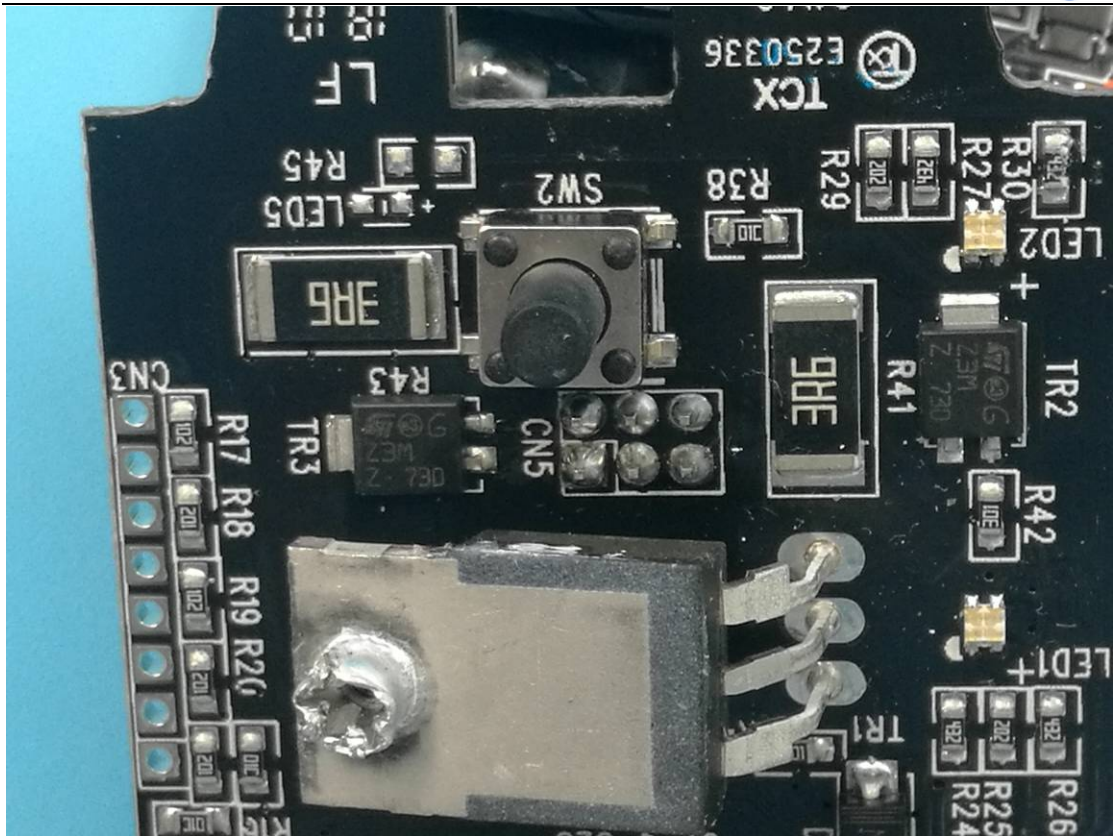

FCC ID: 2AMY9FC100

Internal Photos

1. EUT uncover view

2. Mainboard front view

3. Mainboard rear view

4. 908.4MHz, 916MHz antenna view