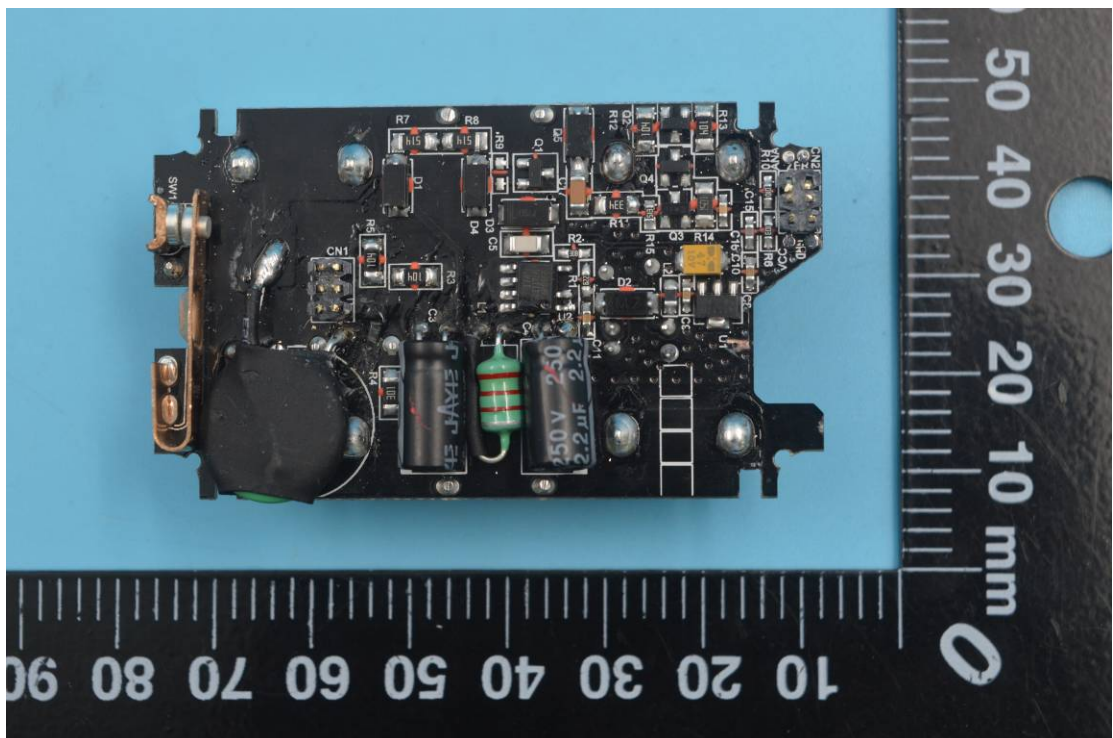

FCC ID: 2AMY9FC100

Internal Photos

1. EUT uncover view

2. Mainboard front view

3. Mainboard rear view

4. 908.4MHz, 916MHz antenna view