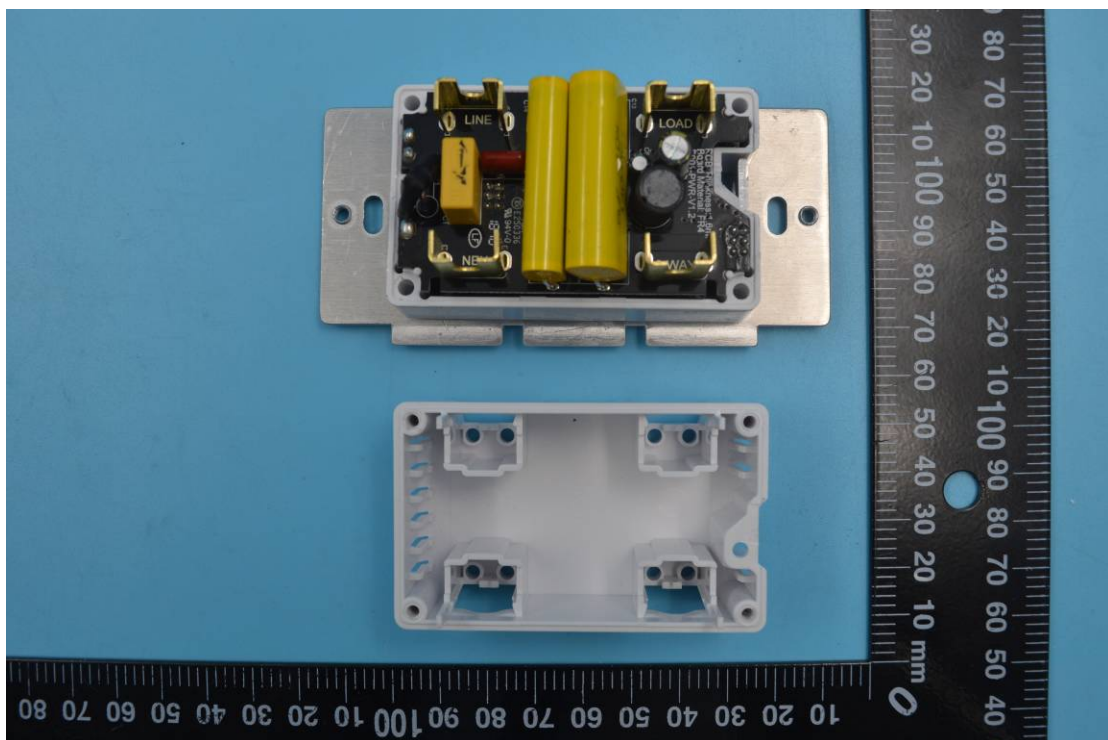

FCC ID: 2AMY9FC100

Internal Photos

1. EUT uncover view

2. Mainboard front view

3. Mainboard rear view

4. 908.4MHz, 916MHz antenna view