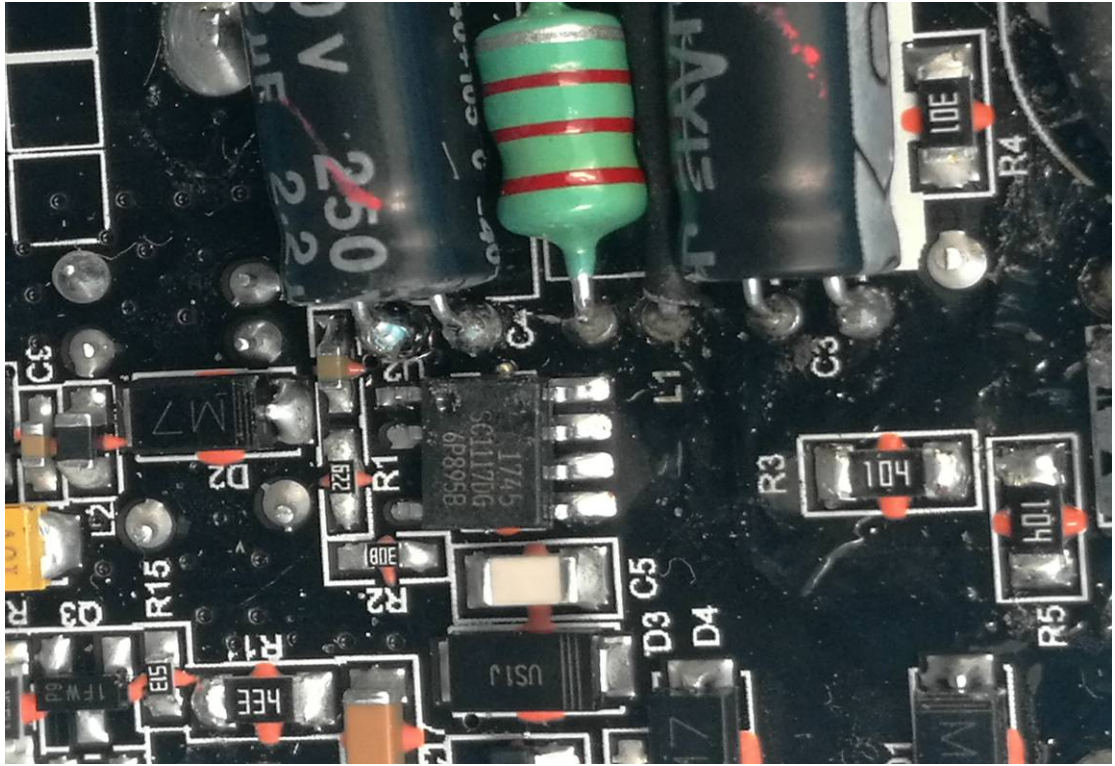

FCC ID: 2AMY9FC100

Internal Photos

1. EUT uncover view

2. Mainboard front view

3. Mainboard rear view

4. 908.4MHz, 916MHz antenna view