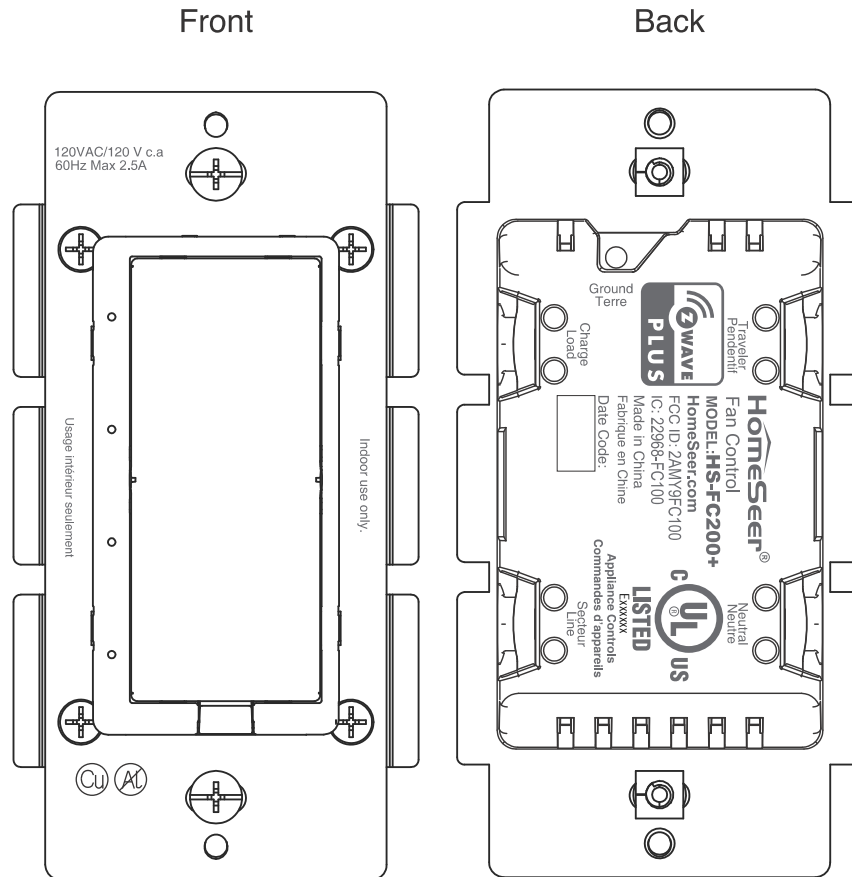

Silkscreen Artwork HS-FC200+

Fan Control

■ Pantone Cool
■ Grey 10 C

ZL-FC-100 Fan Control Silkscreen Artwork

Pantone Cool
Grey 10 C

ZWP-FC-100 Fan Control Silkscreen Artwork

Pantone Cool
Grey 10 C

GM FC100 Silkscreen Artwork

Fan Control