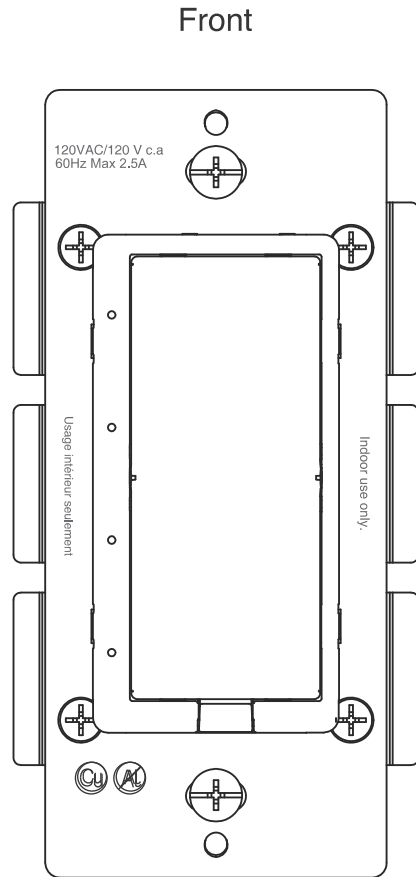

Silkscreen Artwork HS-FC200+

Fan Control

■ Pantone Cool
■ Grey 10 C

ZL-FC-100 Fan Control Silkscreen Artwork

Pantone Cool
Grey 10 C

ZWP-FC-100 Fan Control Silkscreen Artwork

Pantone Cool
Grey 10 C

GM FC100 Silkscreen Artwork