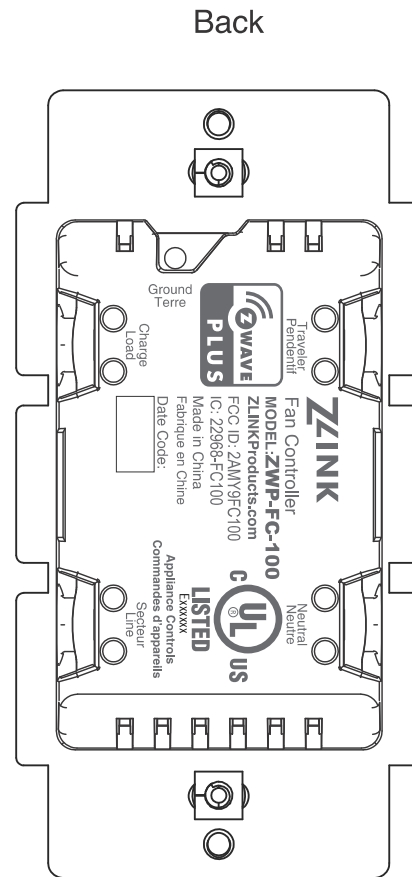

Silkscreen Artwork HS-FC200+

Fan Control

■ Pantone Cool
■ Grey 10 C

ZL-FC-100 Fan Control Silkscreen Artwork

Pantone Cool
Grey 10 C

ZWP-FC-100 Fan Control Silkscreen Artwork

Pantone Cool
Grey 10 C

GM FC100 Silkscreen Artwork

Fan Control