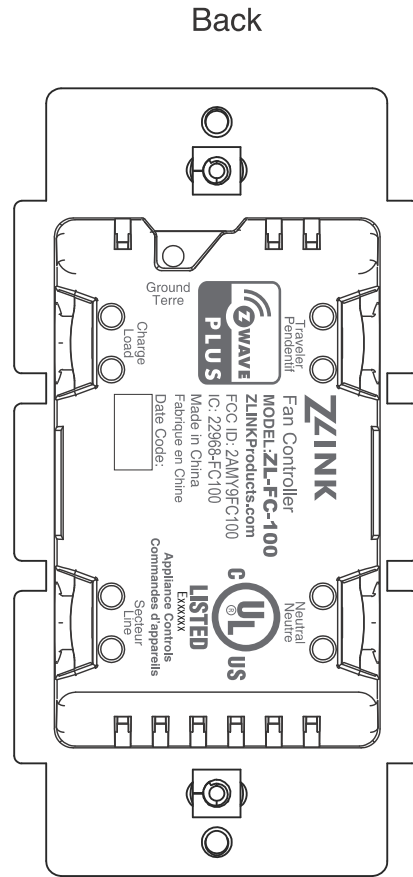

Silkscreen Artwork HS-FC200+

Fan Control

■ Pantone Cool
■ Grey 10 C

ZL-FC-100 Fan Control Silkscreen Artwork

Pantone Cool
Grey 10 C

ZWP-FC-100 Fan Control Silkscreen Artwork

Pantone Cool
Grey 10 C

GM FC100 Silkscreen Artwork

Fan Control