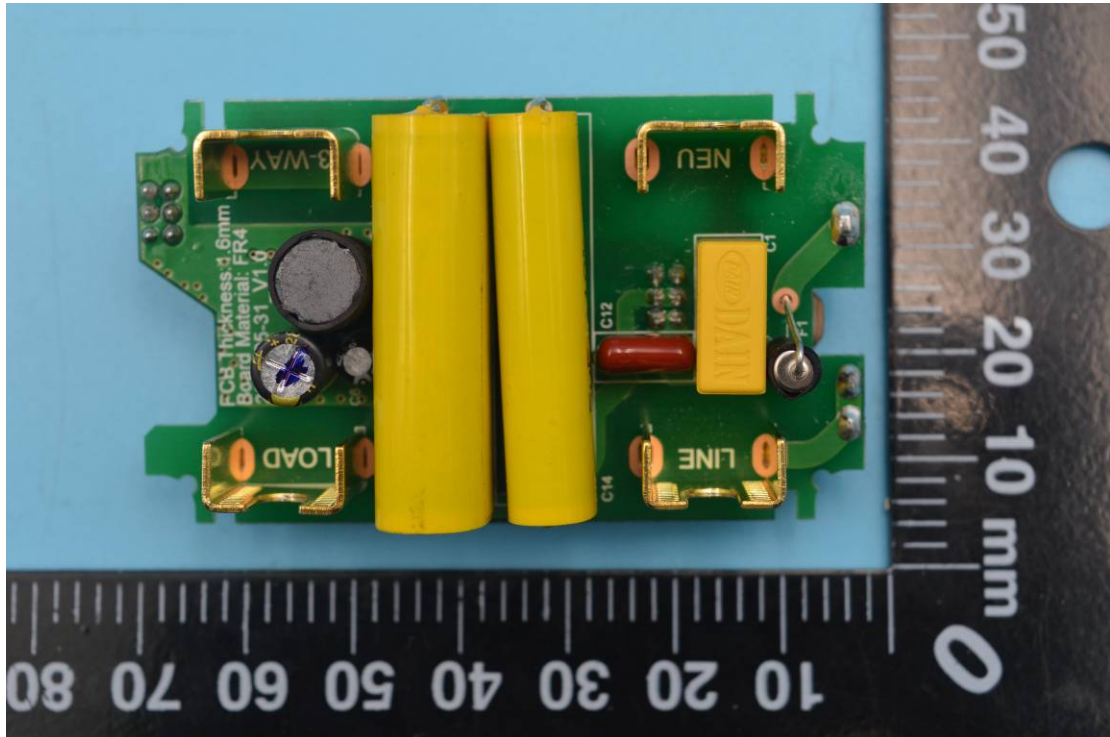

FCC ID: 2AMY9FC100

## Internal Photos

## 2. Mainboard front view

3. Mainboard rear view

4. 908.4MHz, 916MHz antenna view