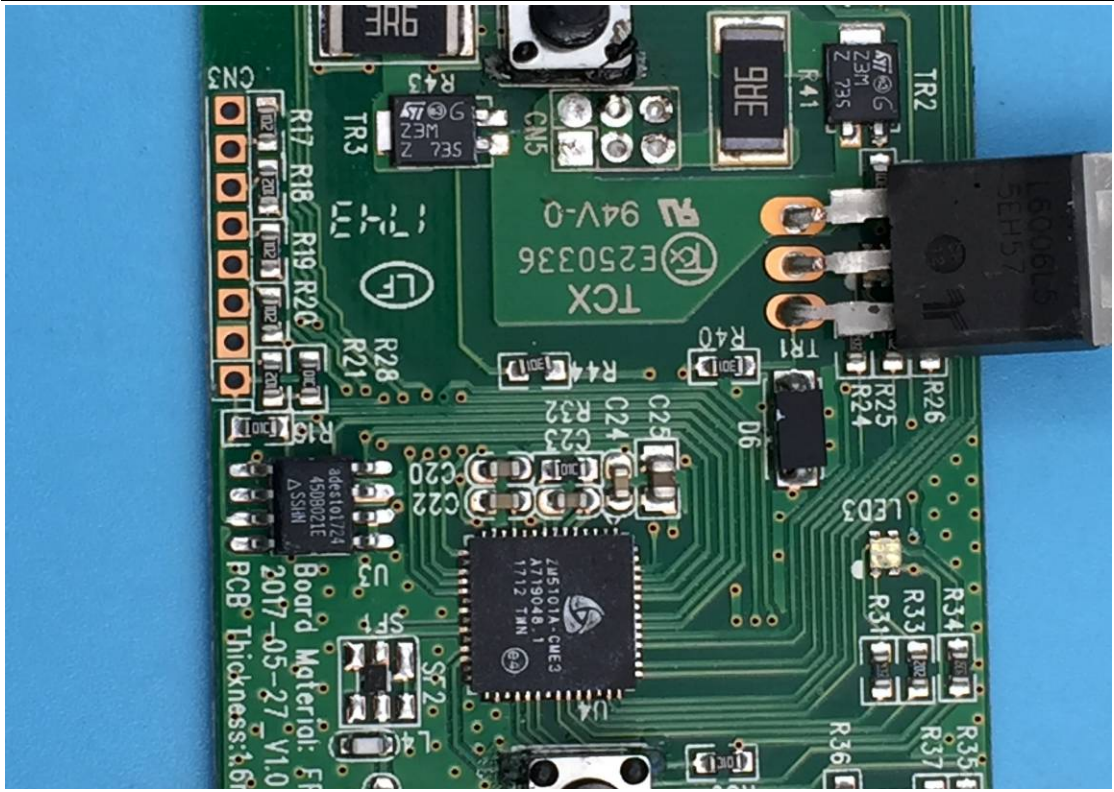

## Internal Photos

### 1. EUT uncover view

## 2. Mainboard front view

3. Mainboard rear view

4. 908.4MHz, 916MHz antenna view