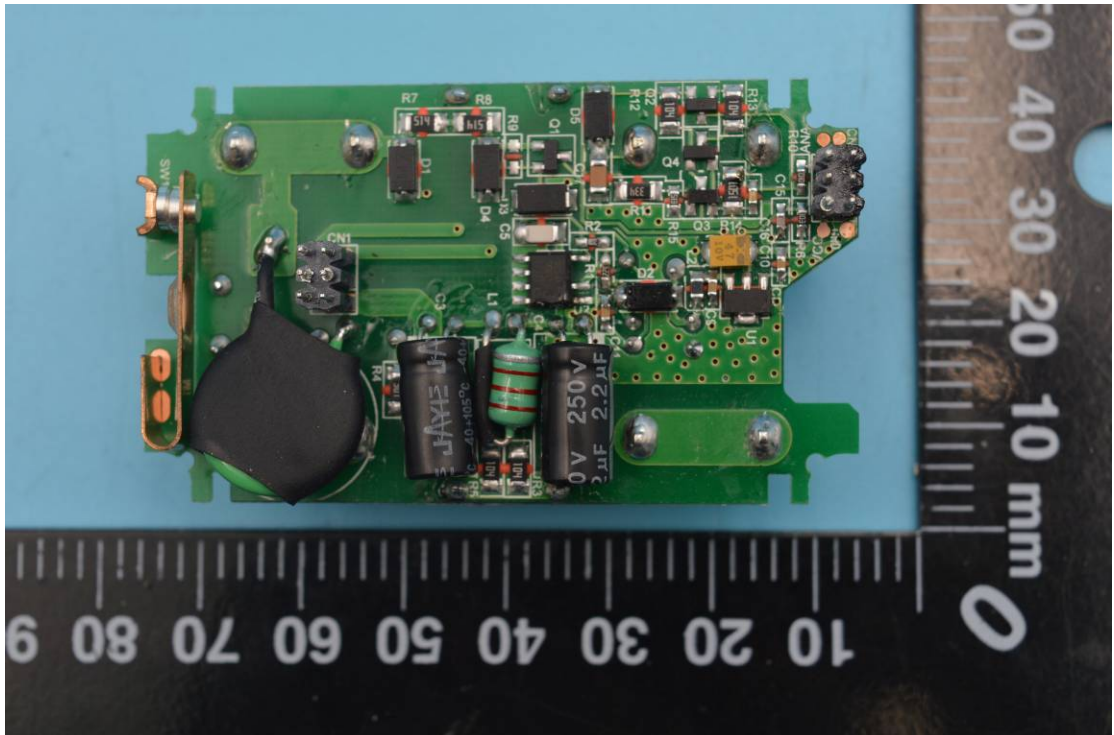

### 1. EUT uncover view

## 2. Mainboard front view

3. Mainboard rear view

4. 908.4MHz, 916MHz antenna view