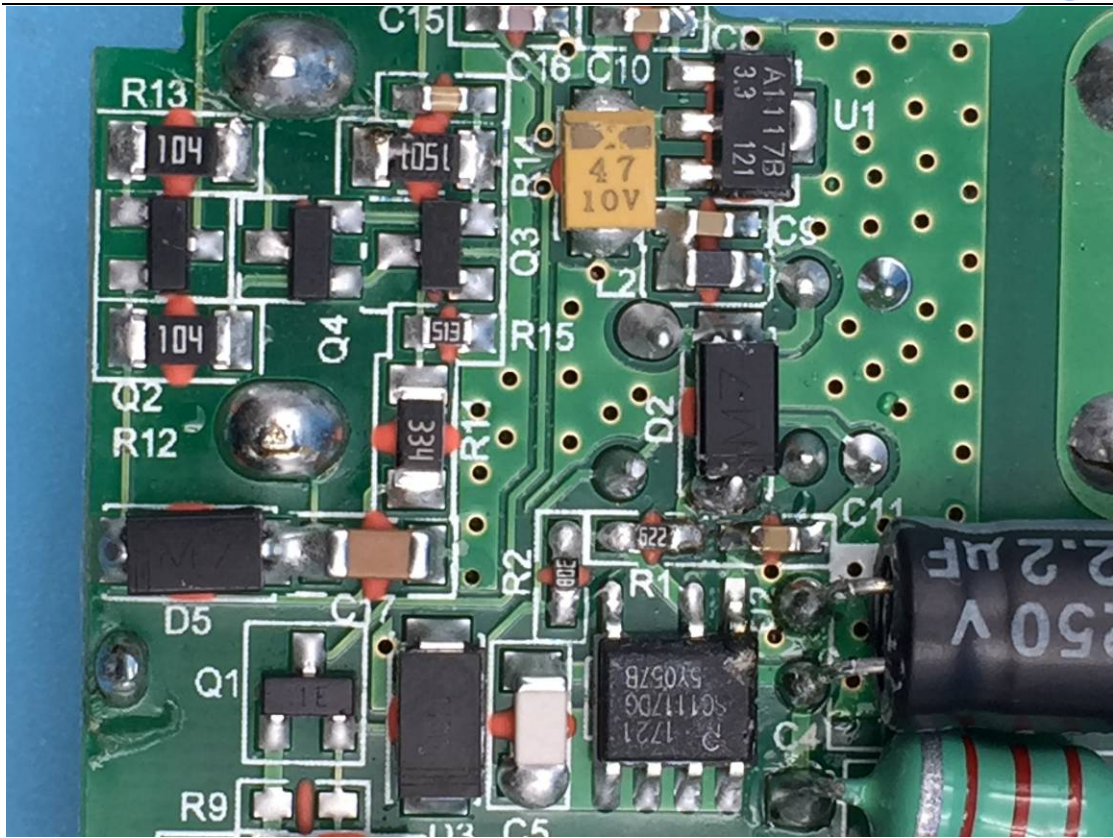

### 1. EUT uncover view

## 2. Mainboard front view

3. Mainboard rear view

4. 908.4MHz, 916MHz antenna view