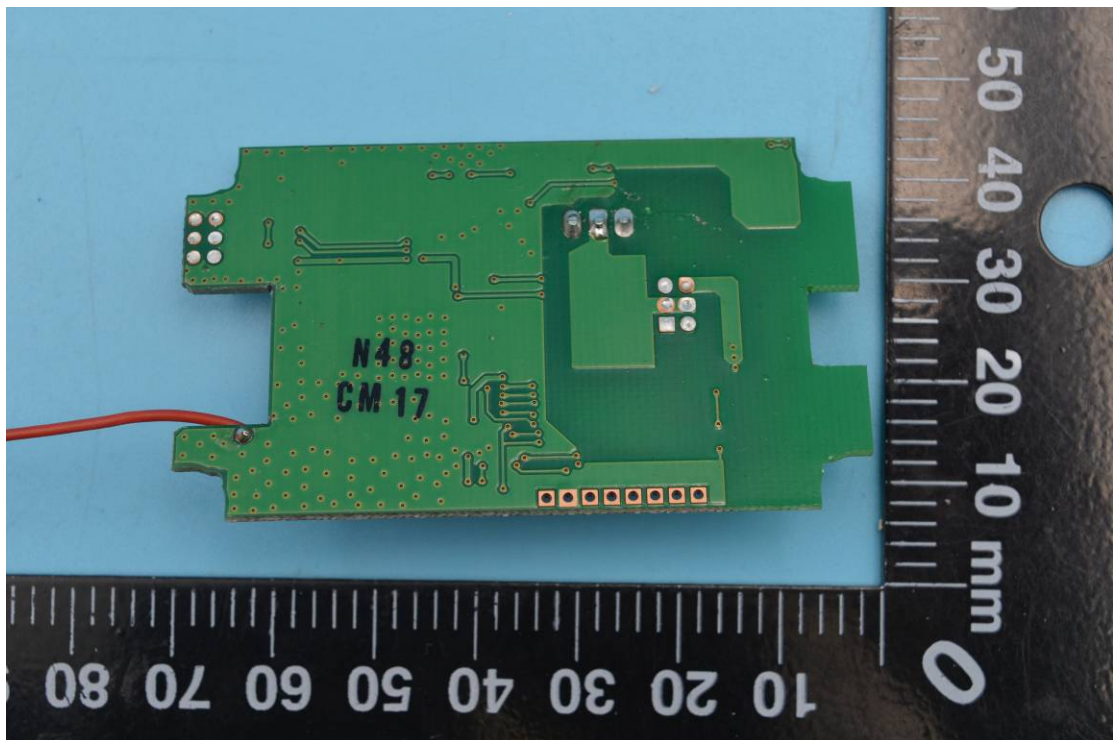

## Internal Photos

### 1. EUT uncover view

## 2. Mainboard front view

3. Mainboard rear view

4. 908.4MHz, 916MHz antenna view