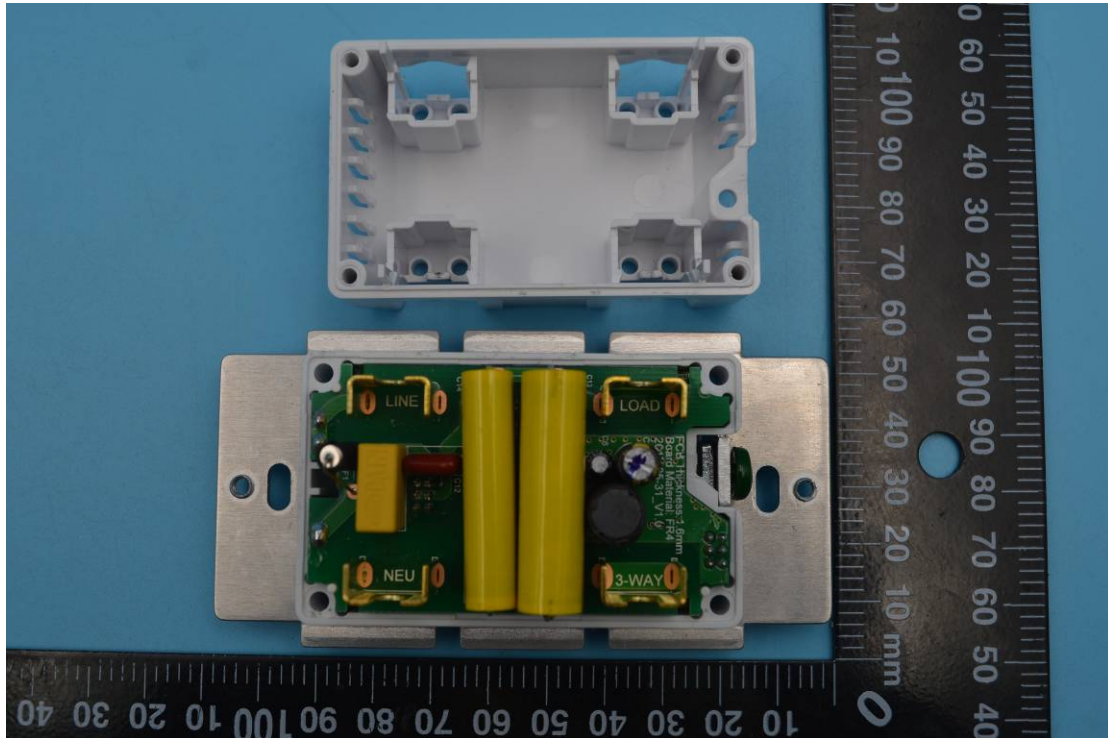

FCC ID: 2AMY9FC100

## Internal Photos

## 2. Mainboard front view

3. Mainboard rear view

4. 908.4MHz, 916MHz antenna view