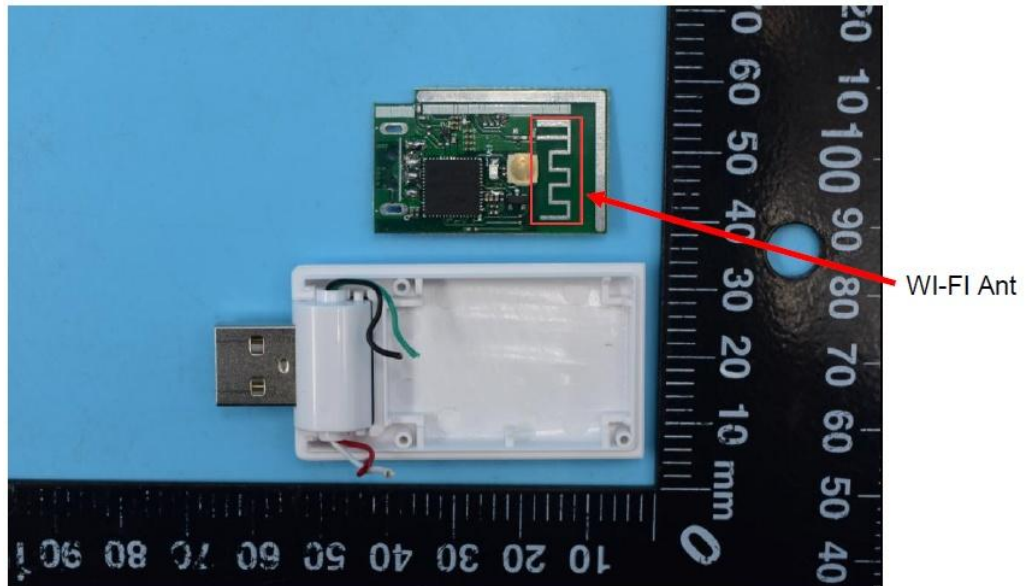

Annex B Test Setup Photos

Dimensions (L*W*H):52mm (L)× 24mm (W)× 11mm (H)

Antenna map

Horizontal:

Horizontal-Up

(Test distance: 0mm, Thickness of DUT: 10mm)

Horizontal-Down

(Test distance: 0mm, Thickness of DUT: 10mm)

Vertical-Front

(Test distance: 0mm, Thickness of DUT: 10mm)

Vertical-Back

(Test distance: 0mm, Thickness of DUT: 10mm)

Tip Face

(Test distance: 0mm, Thickness of DUT: 10mm)

Vertical:

Horizontal-Down

(Test distance: 0mm, Thickness of DUT: 10mm)