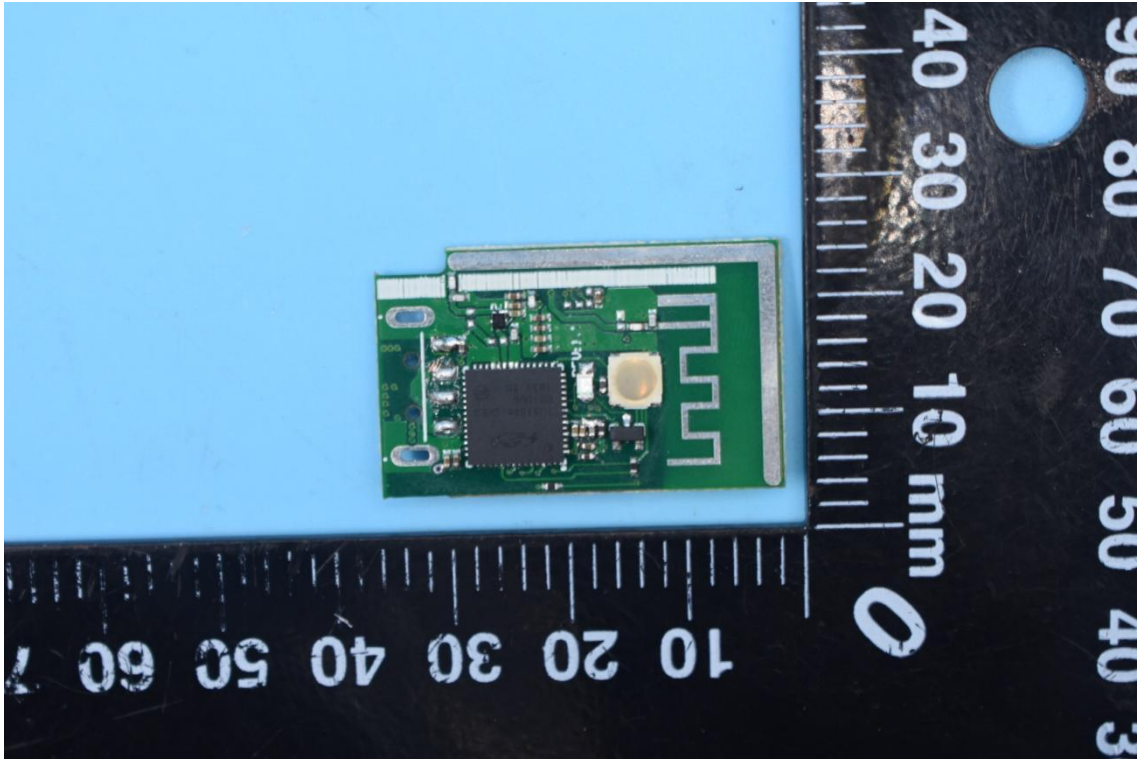

FCC ID:2AMY9EZLO100

IC:22968-EZLO100

### Internal Photos

1. EUT uncover view

## 2. Antenna view