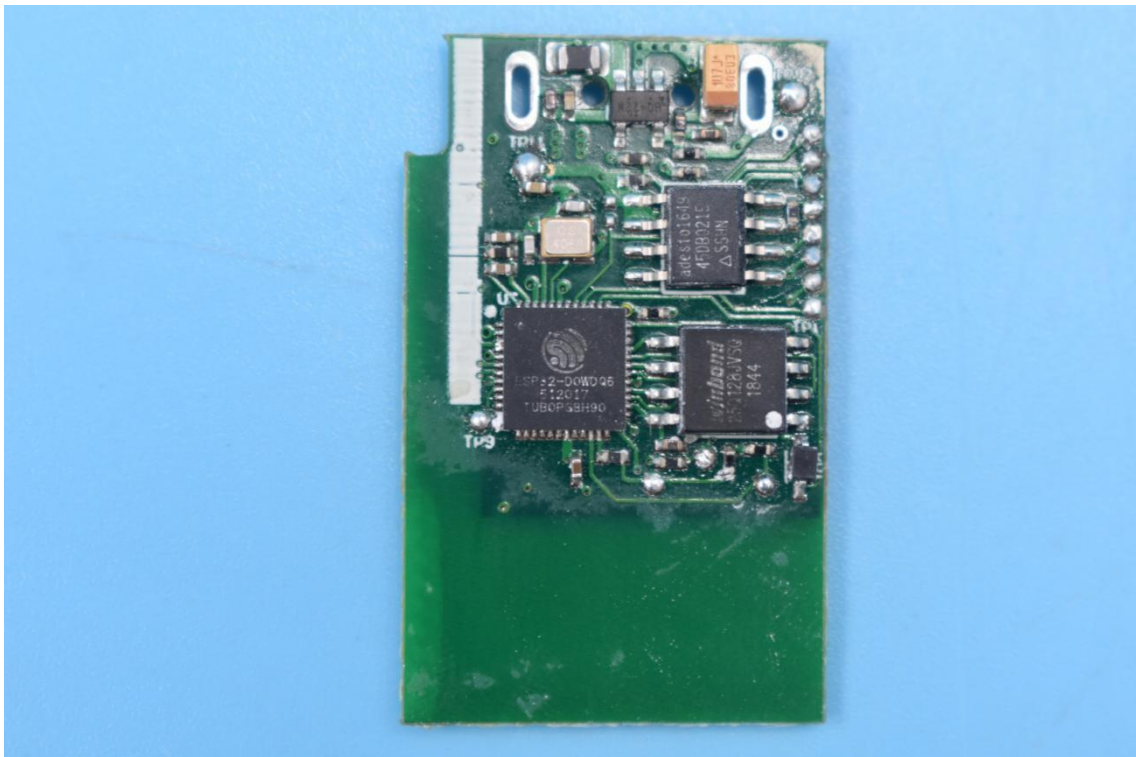

FCC ID:2AMY9EZLO100

IC:22968-EZLO100

### Internal Photos

1. EUT uncover view

## 2. Antenna view