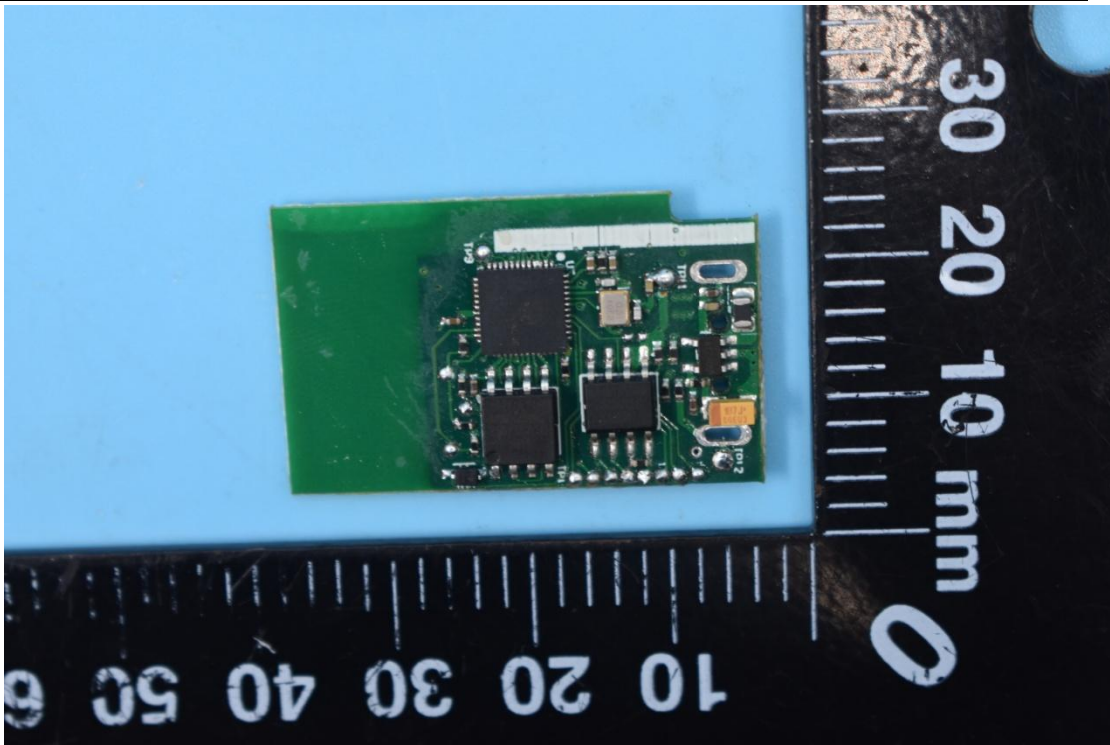

FCC ID:2AMY9EZLO100

IC:22968-EZLO100

### Internal Photos

1. EUT uncover view

## 2. Antenna view