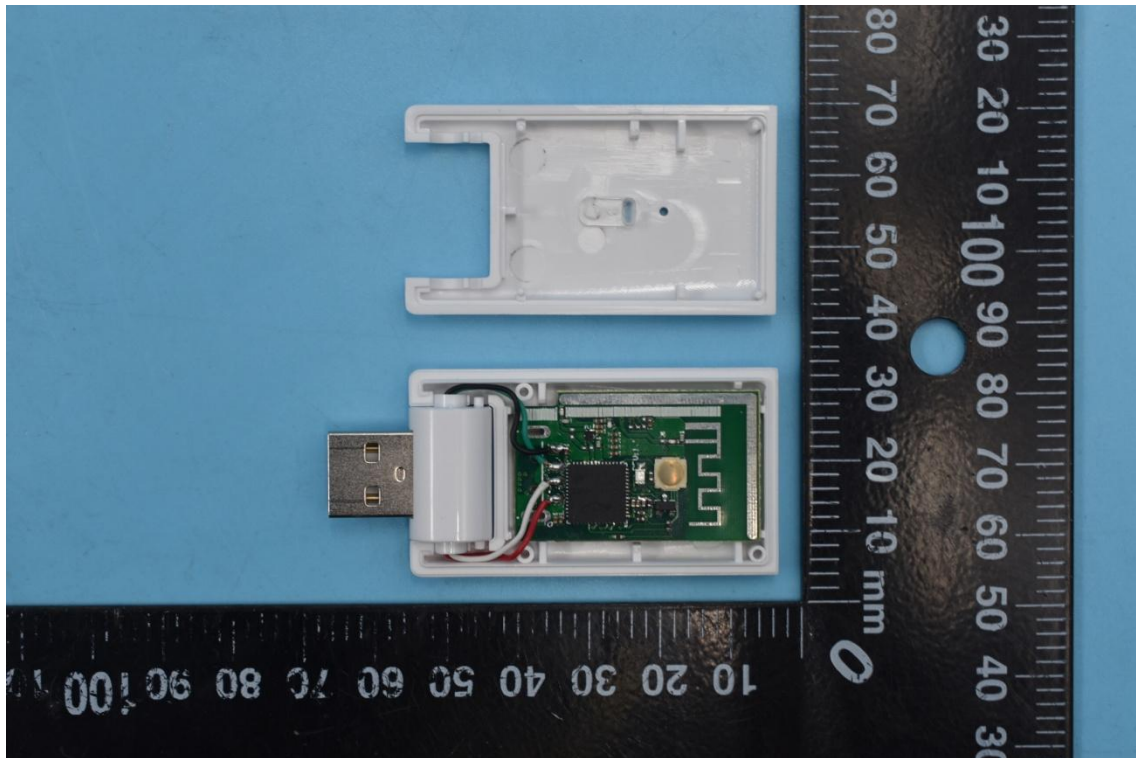

FCC ID:2AMY9EZLO100

IC:22968-EZLO100

### Internal Photos

1. EUT uncover view

## 2. Antenna view