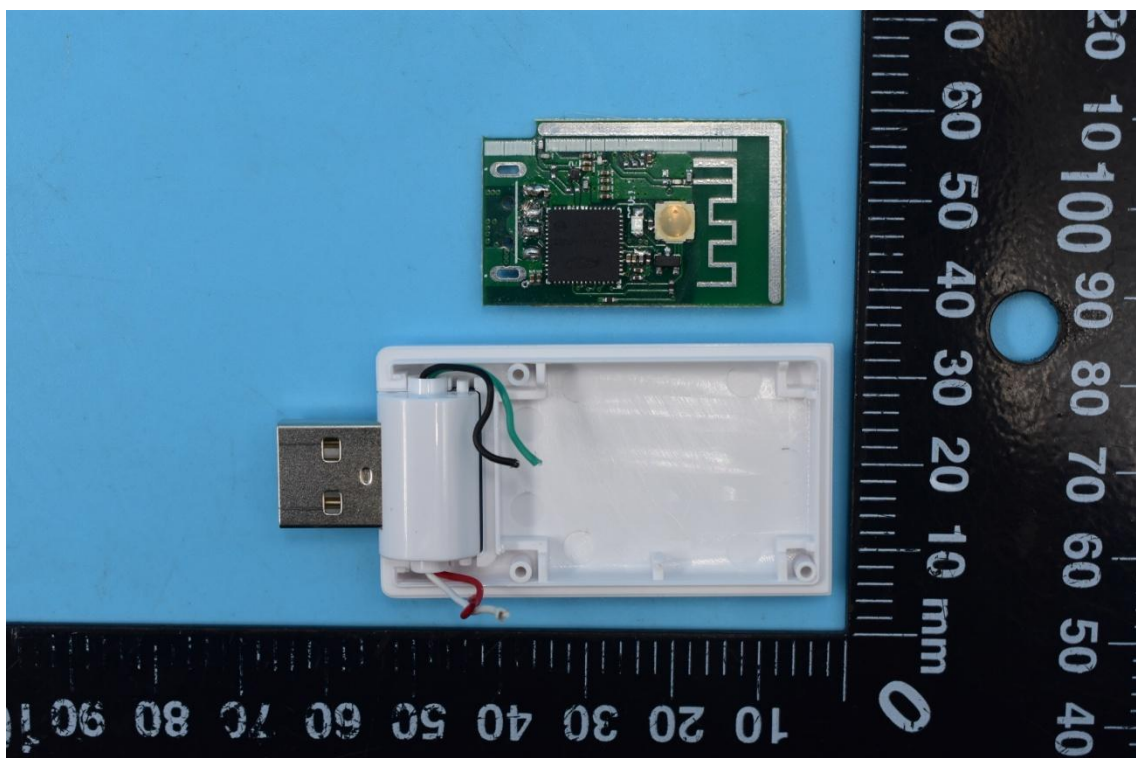

FCC ID:2AMY9EZLO100

IC:22968-EZLO100

### Internal Photos

1. EUT uncover view

## 2. Antenna view