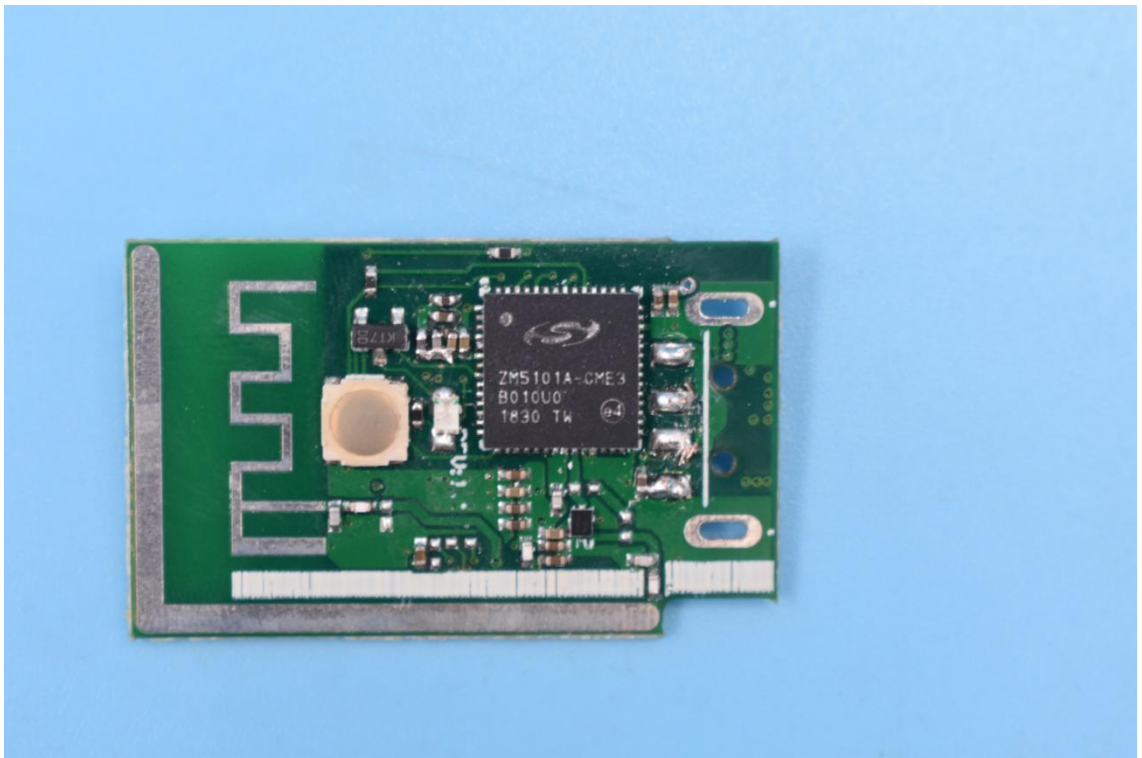

FCC ID:2AMY9EZLO100

IC:22968-EZLO100

### Internal Photos

1. EUT uncover view

## 2. Antenna view