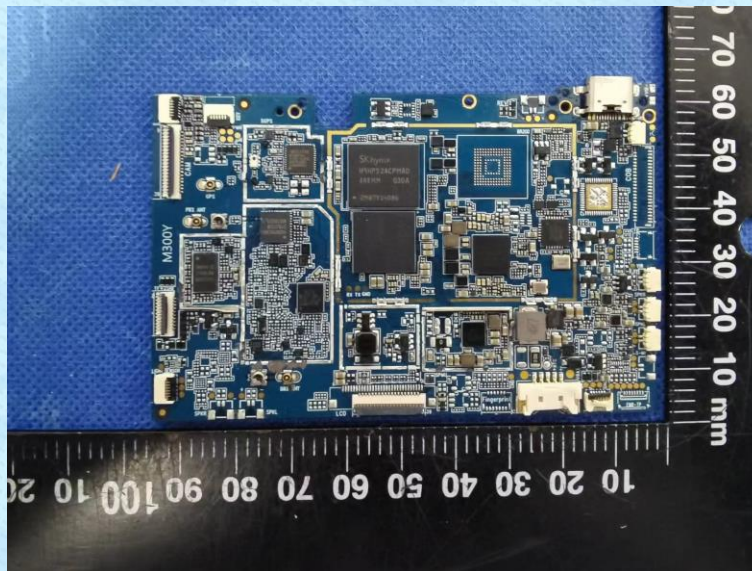

Product Name: Tablet  
Test Model No.: Acer One 10 T9-1212L

## EUT Constructional Details

GSM/WCDMA/LTE  
Main Antenna

WIFI/BT/GPS  
Antenna

GSM/WCDMA/LTE  
AUX Antenna

-----End-----