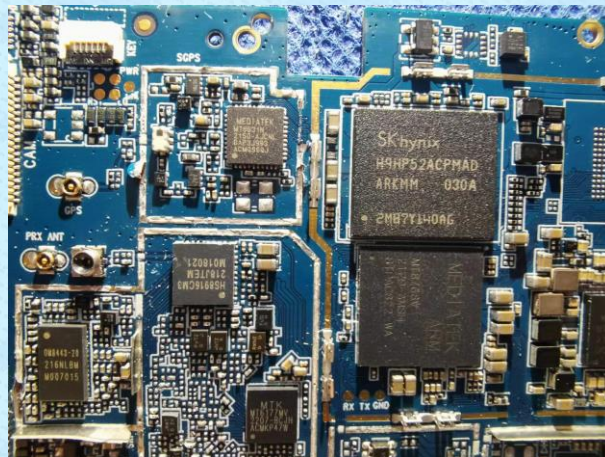

Product Name: Tablet  
Test Model No.: Acer One 10 T9-1212L

## EUT Constructional Details

GSM/WCDMA/LTE  
Main Antenna

WIFI/BT/GPS  
Antenna

GSM/WCDMA/LTE  
AUX Antenna

-----End-----