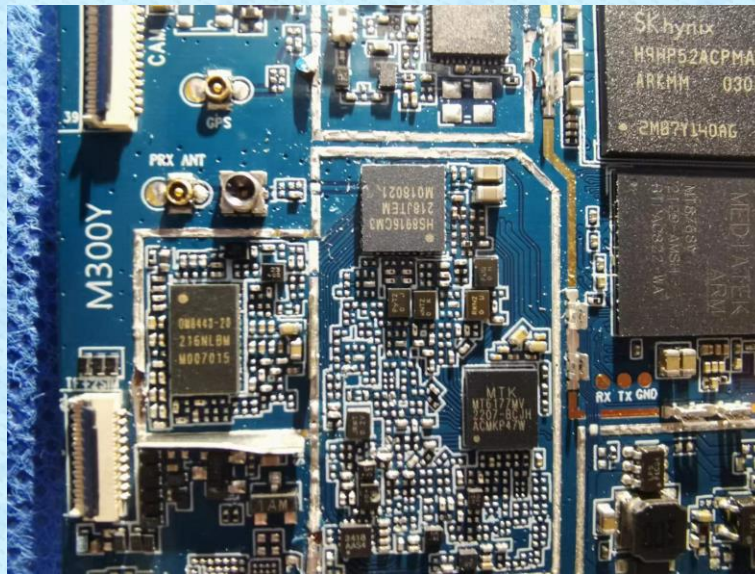

Product Name: Tablet  
Test Model No.: Acer One 10 T9-1212L

## EUT Constructional Details

GSM/WCDMA/LTE  
Main Antenna

WIFI/BT/GPS  
Antenna

GSM/WCDMA/LTE  
AUX Antenna

-----End-----