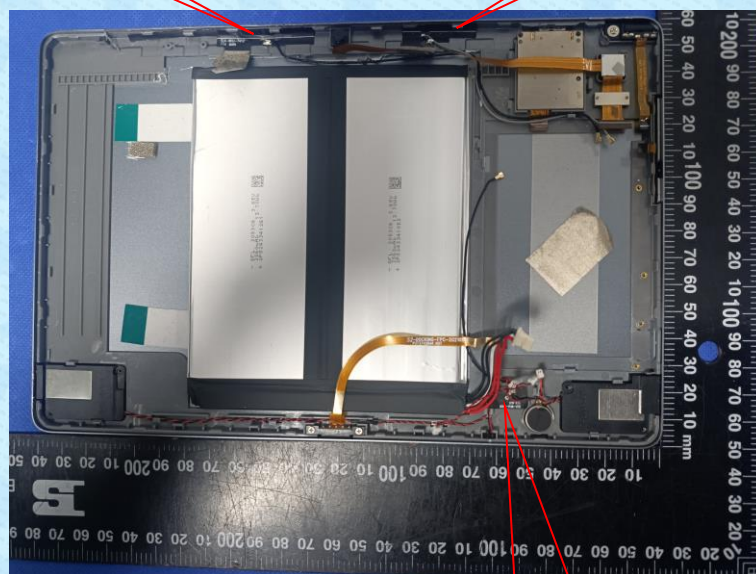

Product Name: Tablet  
Test Model No.: Acer One 10 T9-1212L

## EUT Constructional Details

GSM/WCDMA/LTE  
Main Antenna

WIFI/BT/GPS  
Antenna

GSM/WCDMA/LTE  
AUX Antenna

-----End-----