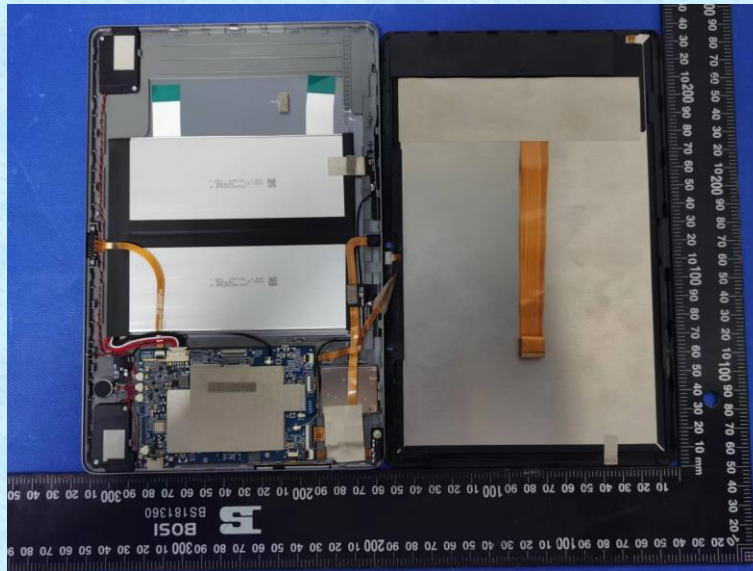

Product Name: Tablet  
Test Model No.: Acer One 10 T9-1212L

## EUT Constructional Details

GSM/WCDMA/LTE  
Main Antenna

WIFI/BT/GPS  
Antenna

GSM/WCDMA/LTE  
AUX Antenna

-----End-----