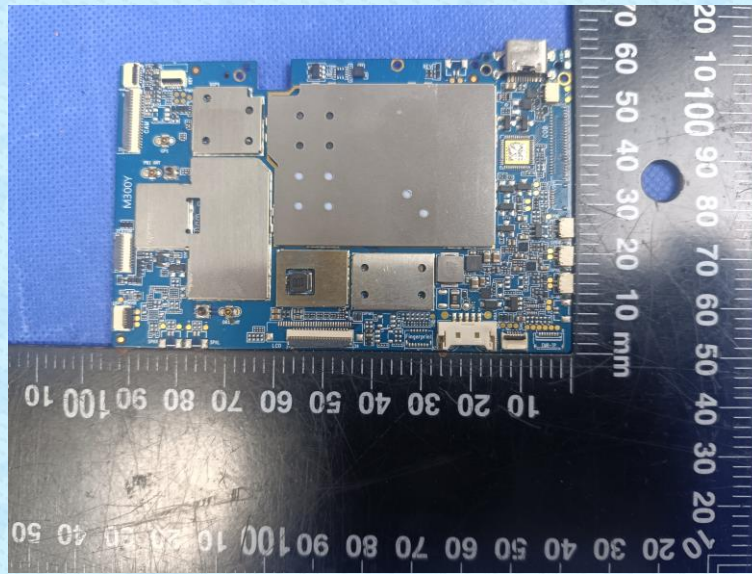

Product Name: Tablet  
Test Model No.: Acer One 10 T9-1212L

## EUT Constructional Details

GSM/WCDMA/LTE  
Main Antenna

WIFI/BT/GPS  
Antenna

GSM/WCDMA/LTE  
AUX Antenna

-----End-----