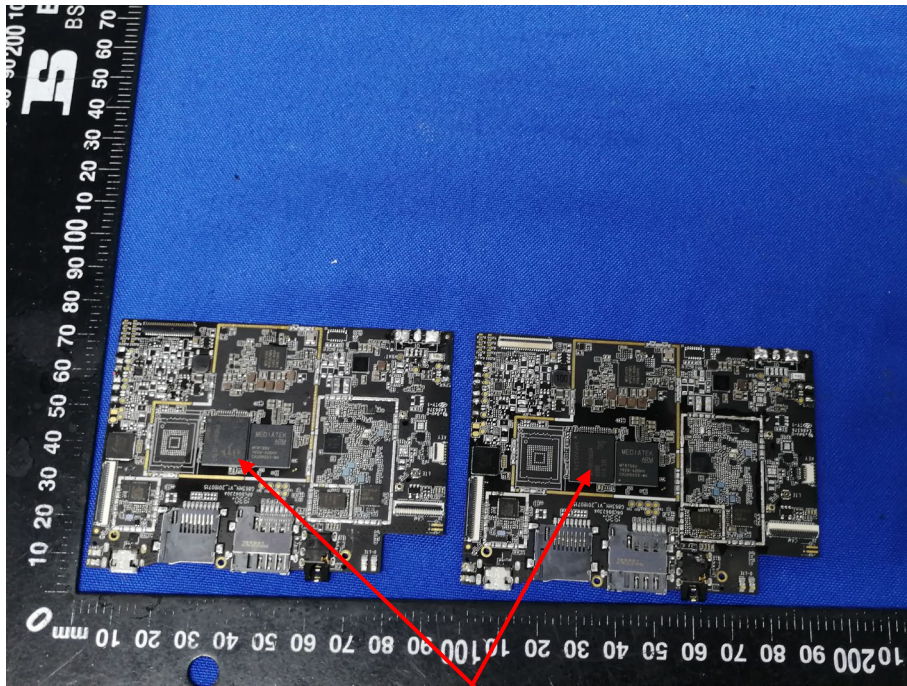

# Appendix B: Photographs of EUT

Product: Tablet PC  
Model: Acer One 10 T8-129L  
Internal Photos

Two different memory chips