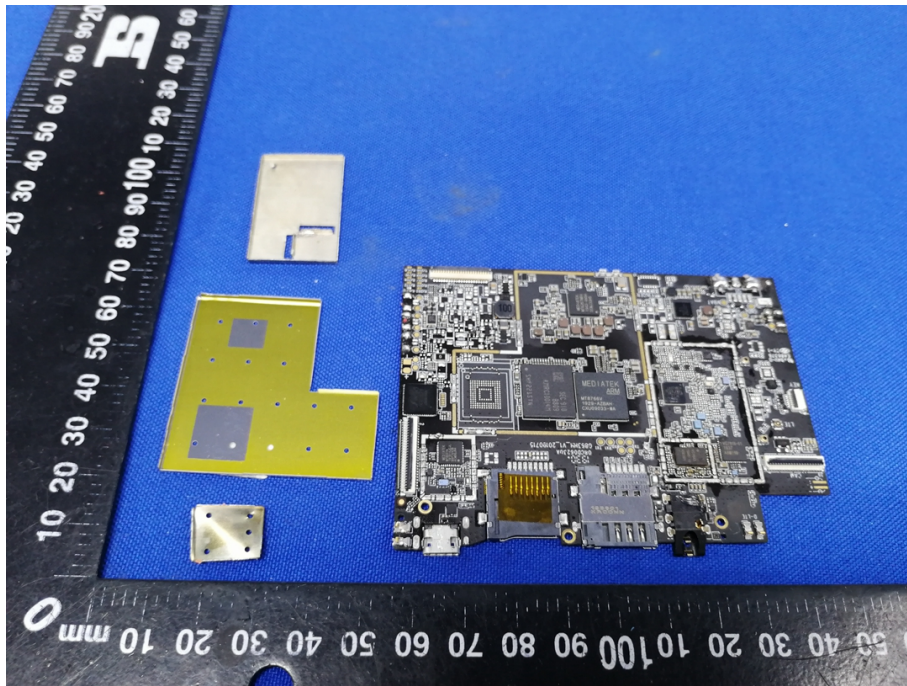

# Appendix B: Photographs of EUT

Product: Tablet PC  
Model: Acer One 10 T8-129L  
Internal Photos

Two different memory chips