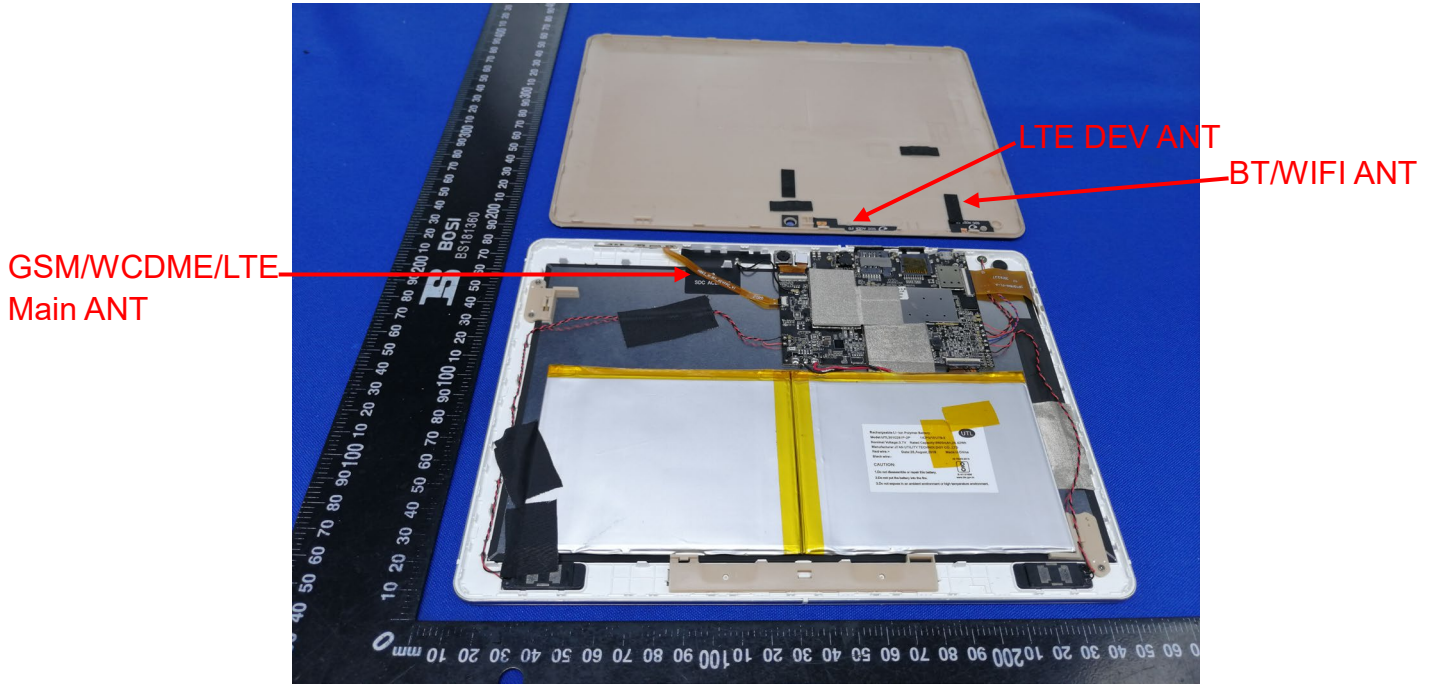

# Appendix B: Photographs of EUT

Product: Tablet PC  
Model: Acer One 10 T8-129L  
Internal Photos

Two different memory chips