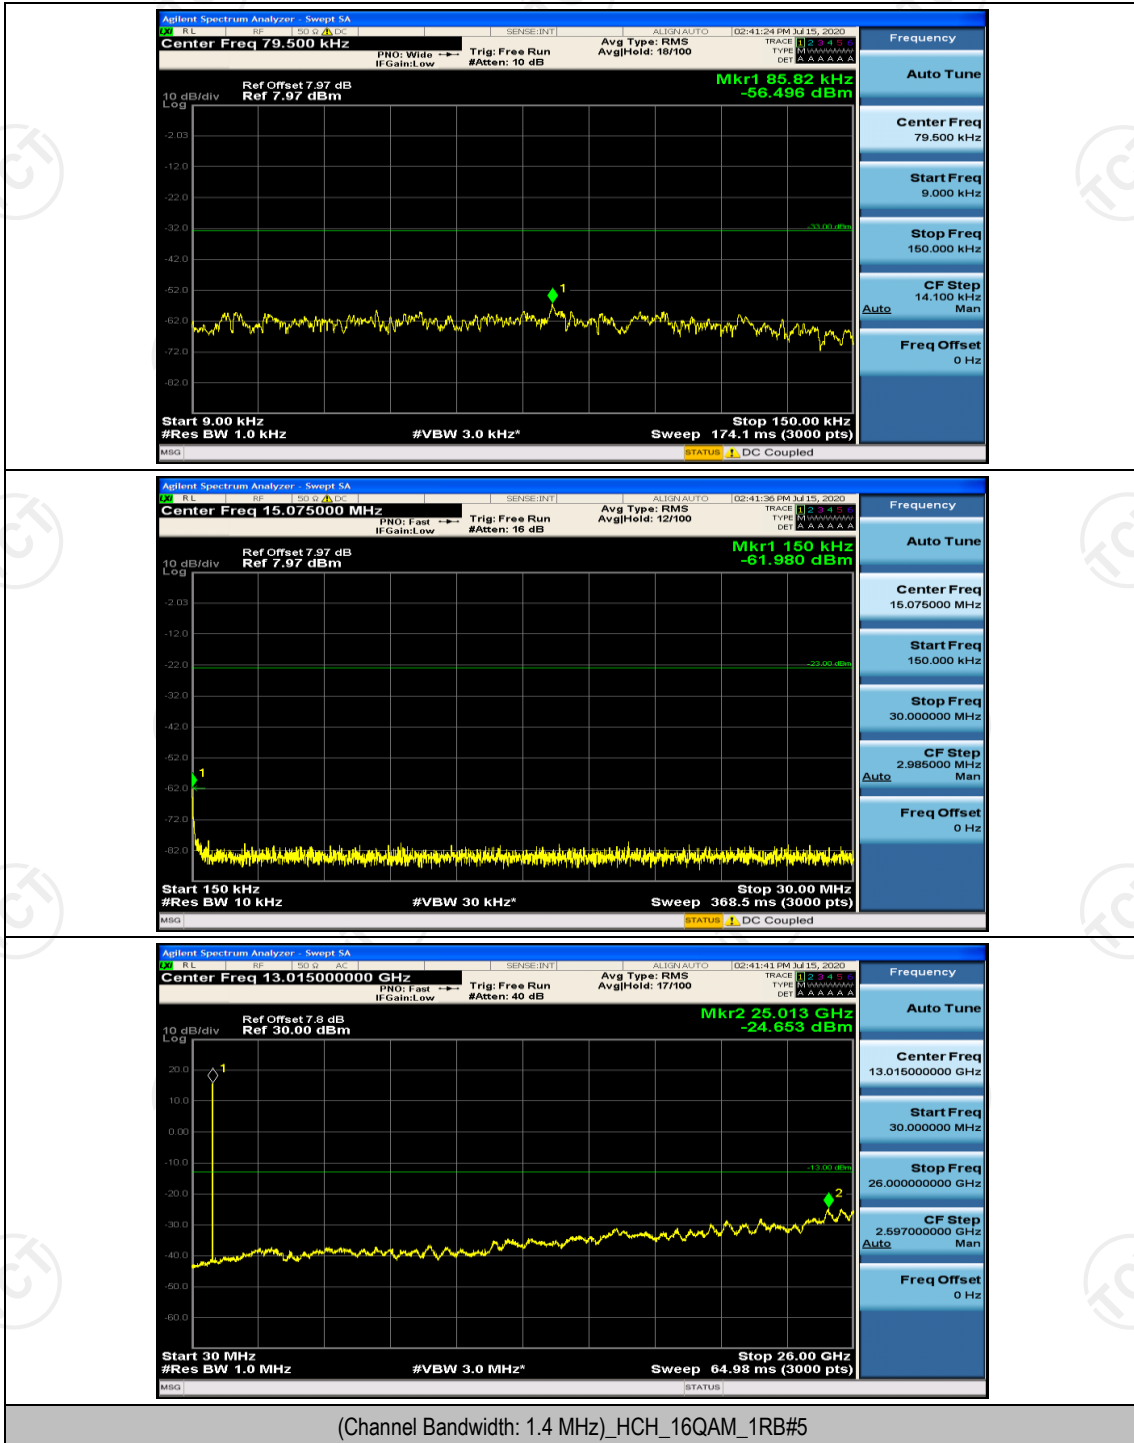

Channel Bandwidth: 10 MHz_LCH_QPSK_50RB#0

Channel Bandwidth: 10 MHz_HCH_QPSK_50RB#0

Channel Bandwidth: 10 MHz_LCH_16QAM_50RB#0

Channel Bandwidth: 10 MHz_HCH_16QAM_50RB#0

Appendix E: Conducted Spurious Emission

Test Graphs

Channel Bandwidth: 1.4 MHz

(Channel Bandwidth: 1.4 MHz)_HCH_QPSK_1RB#0

(Channel Bandwidth: 1.4 MHz)_LCH_16QAM_1RB#0

(Channel Bandwidth: 1.4 MHz)_MCH_16QAM_1RB#0

(Channel Bandwidth: 1.4 MHz)_HCH_16QAM_1RB#0

Channel Bandwidth: 3 MHz

(Channel Bandwidth: 3 MHz)_MCH_16QAM_1RB#0