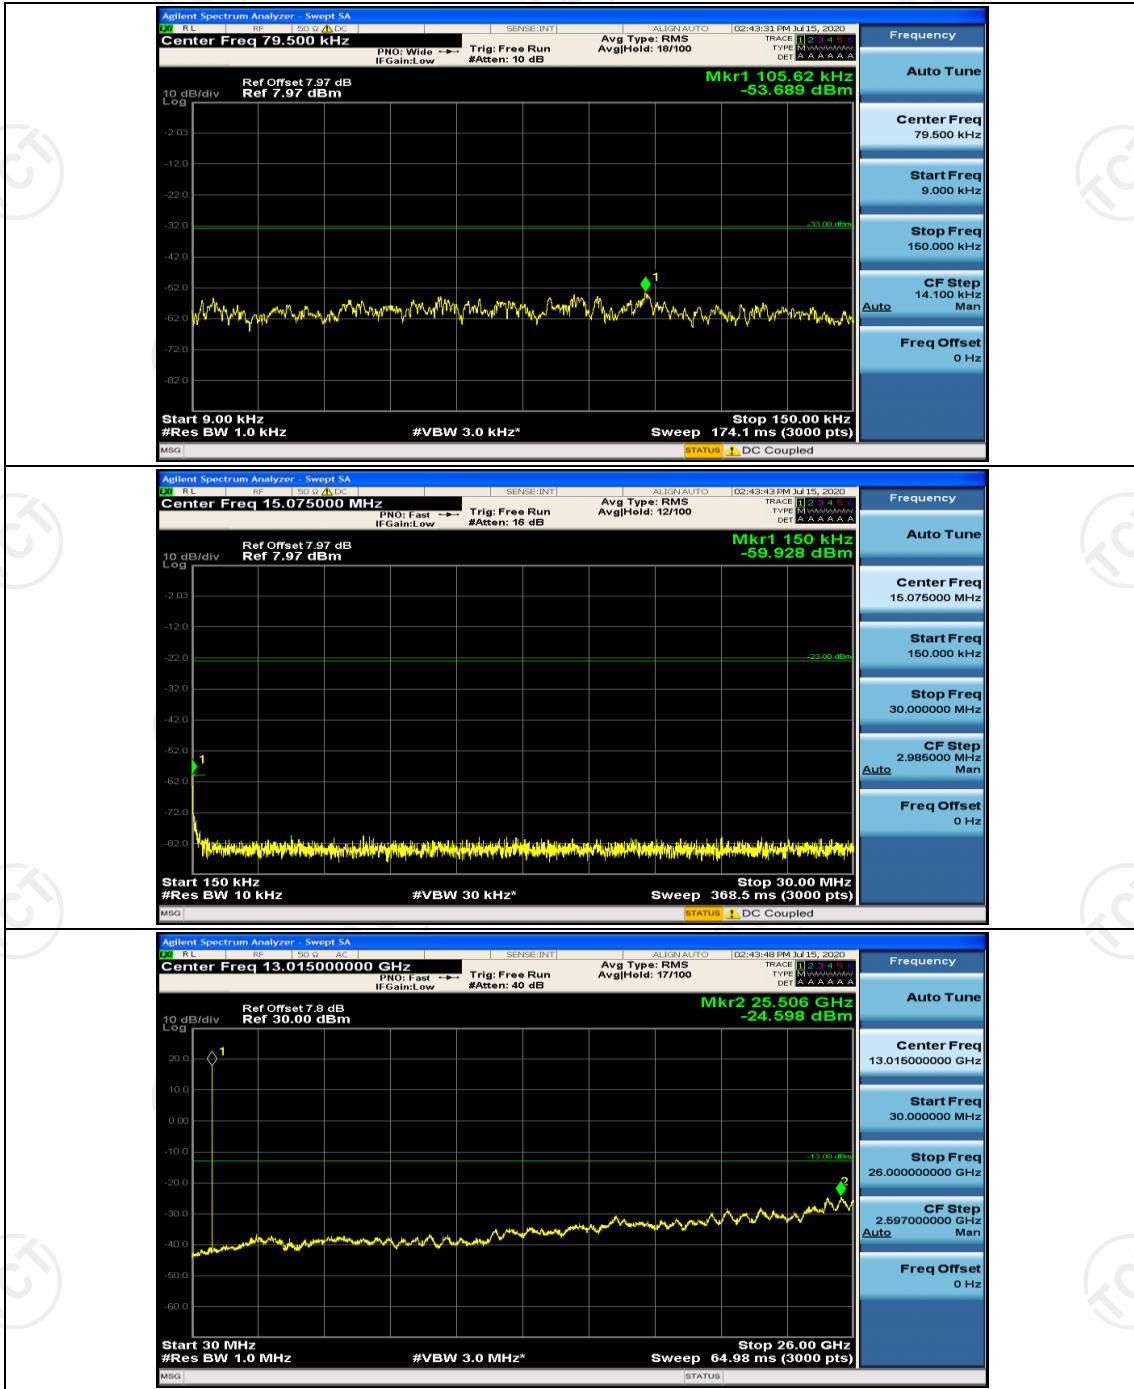

Channel Bandwidth: 10 MHz_LCH_QPSK_50RB#0

Channel Bandwidth: 10 MHz_HCH_QPSK_50RB#0

Channel Bandwidth: 10 MHz_LCH_16QAM_50RB#0

Channel Bandwidth: 10 MHz_HCH_16QAM_50RB#0

Appendix E: Conducted Spurious Emission

Test Graphs

Channel Bandwidth: 1.4 MHz

(Channel Bandwidth: 1.4 MHz)_HCH_QPSK_1RB#0

(Channel Bandwidth: 1.4 MHz)_LCH_16QAM_1RB#0

(Channel Bandwidth: 1.4 MHz)_MCH_16QAM_1RB#0

(Channel Bandwidth: 1.4 MHz)_HCH_16QAM_1RB#0

Channel Bandwidth: 3 MHz

(Channel Bandwidth: 3 MHz)_MCH_16QAM_1RB#0