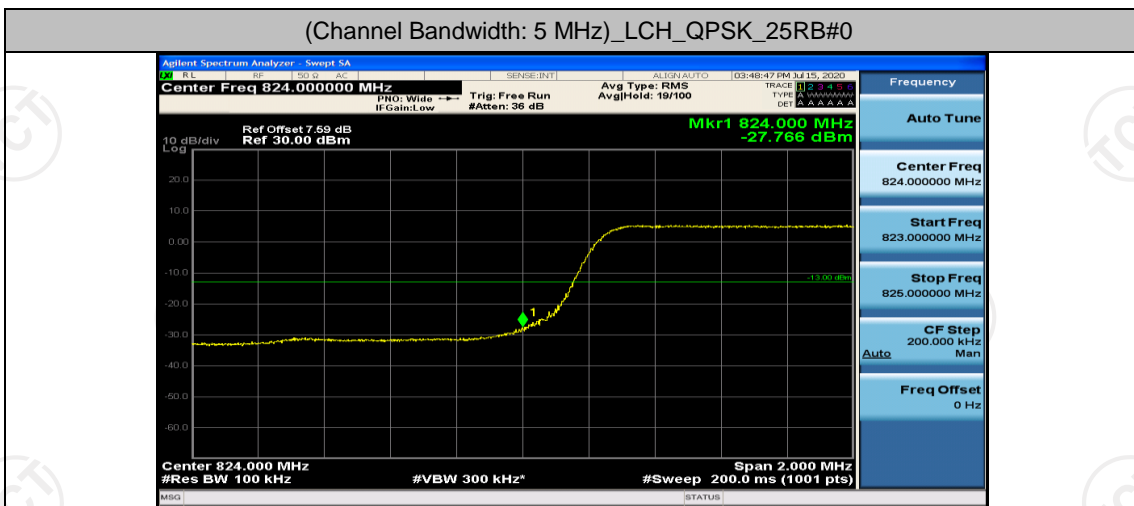

Appendix D: Band Edge

Test Graphs

Channel Bandwidth: 1.4 MHz

Channel Bandwidth: 3 MHz

Channel Bandwidth: 5 MHz

(Channel Bandwidth: 5 MHz)_LCH_16QAM_25RB#0

(Channel Bandwidth: 5 MHz)_HCH_16QAM_25RB#0

Channel Bandwidth: 10 MHz

Channel Bandwidth: 10 MHz_LCH_QPSK_50RB#0

Channel Bandwidth: 10 MHz_HCH_QPSK_50RB#0

Channel Bandwidth: 10 MHz_LCH_16QAM_50RB#0

Channel Bandwidth: 10 MHz_HCH_16QAM_50RB#0

Appendix E: Conducted Spurious Emission