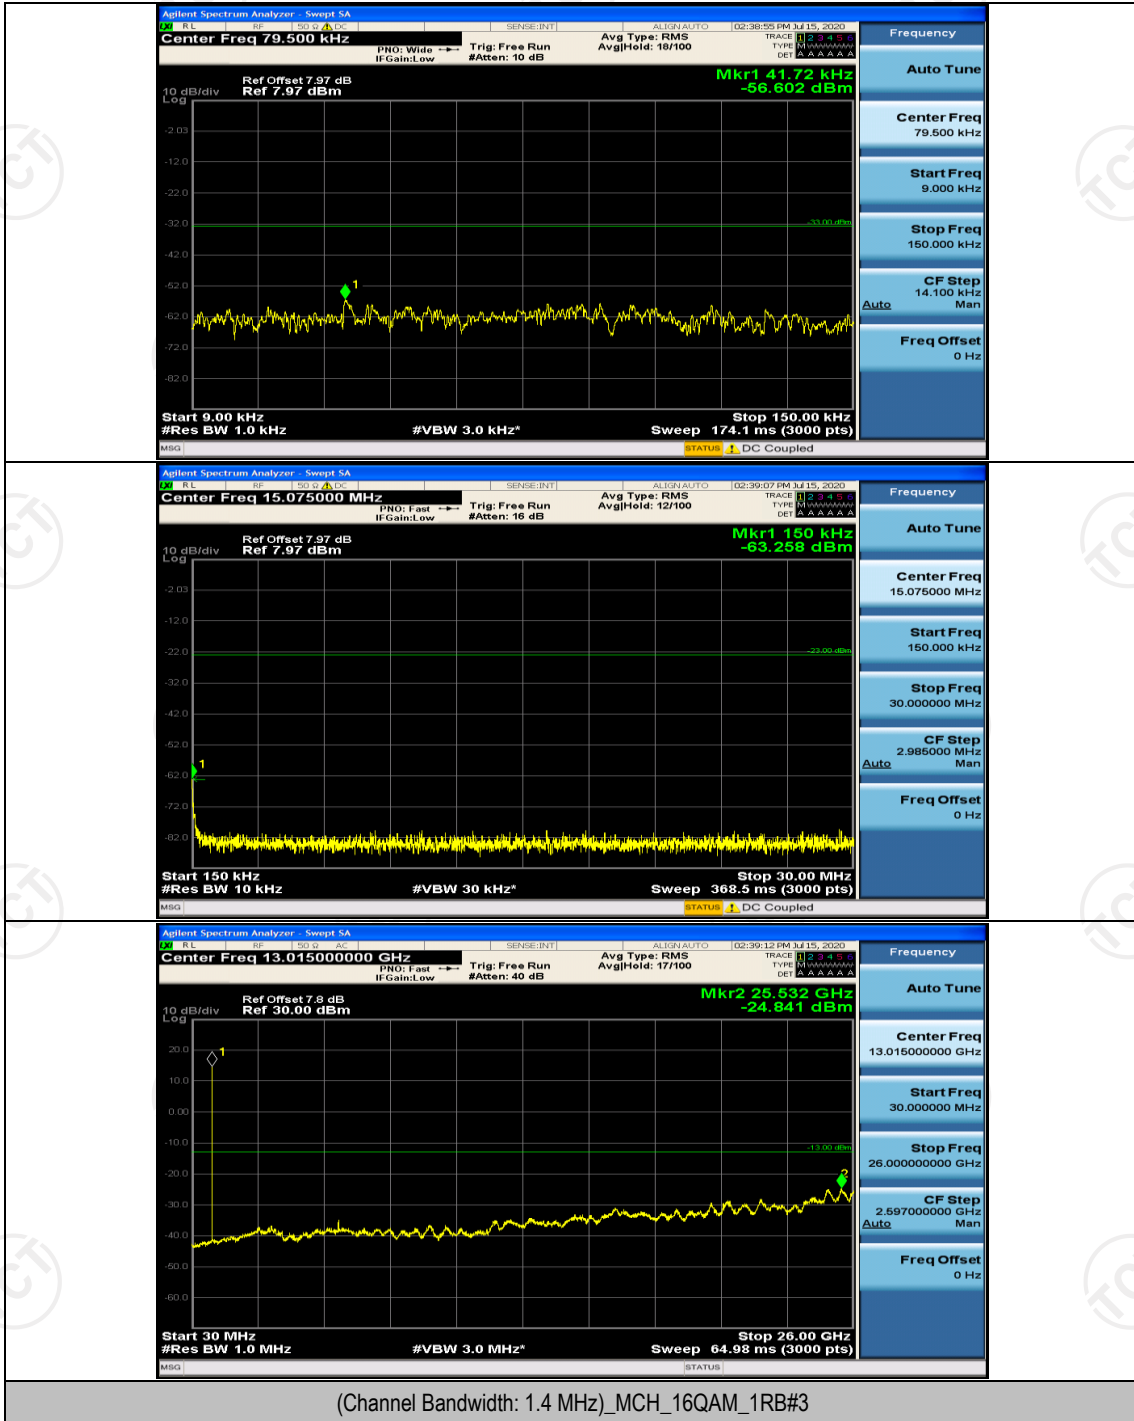

Channel Bandwidth: 10 MHz_LCH_QPSK_50RB#0

Channel Bandwidth: 10 MHz_HCH_QPSK_50RB#0

Channel Bandwidth: 10 MHz_LCH_16QAM_50RB#0

Channel Bandwidth: 10 MHz_HCH_16QAM_50RB#0

Appendix E: Conducted Spurious Emission

Test Graphs

Channel Bandwidth: 1.4 MHz

(Channel Bandwidth: 1.4 MHz)_HCH_QPSK_1RB#0

(Channel Bandwidth: 1.4 MHz)_LCH_16QAM_1RB#0

(Channel Bandwidth: 1.4 MHz)_MCH_16QAM_1RB#0

(Channel Bandwidth: 1.4 MHz)_HCH_16QAM_1RB#0

Channel Bandwidth: 3 MHz

(Channel Bandwidth: 3 MHz)_MCH_16QAM_1RB#0