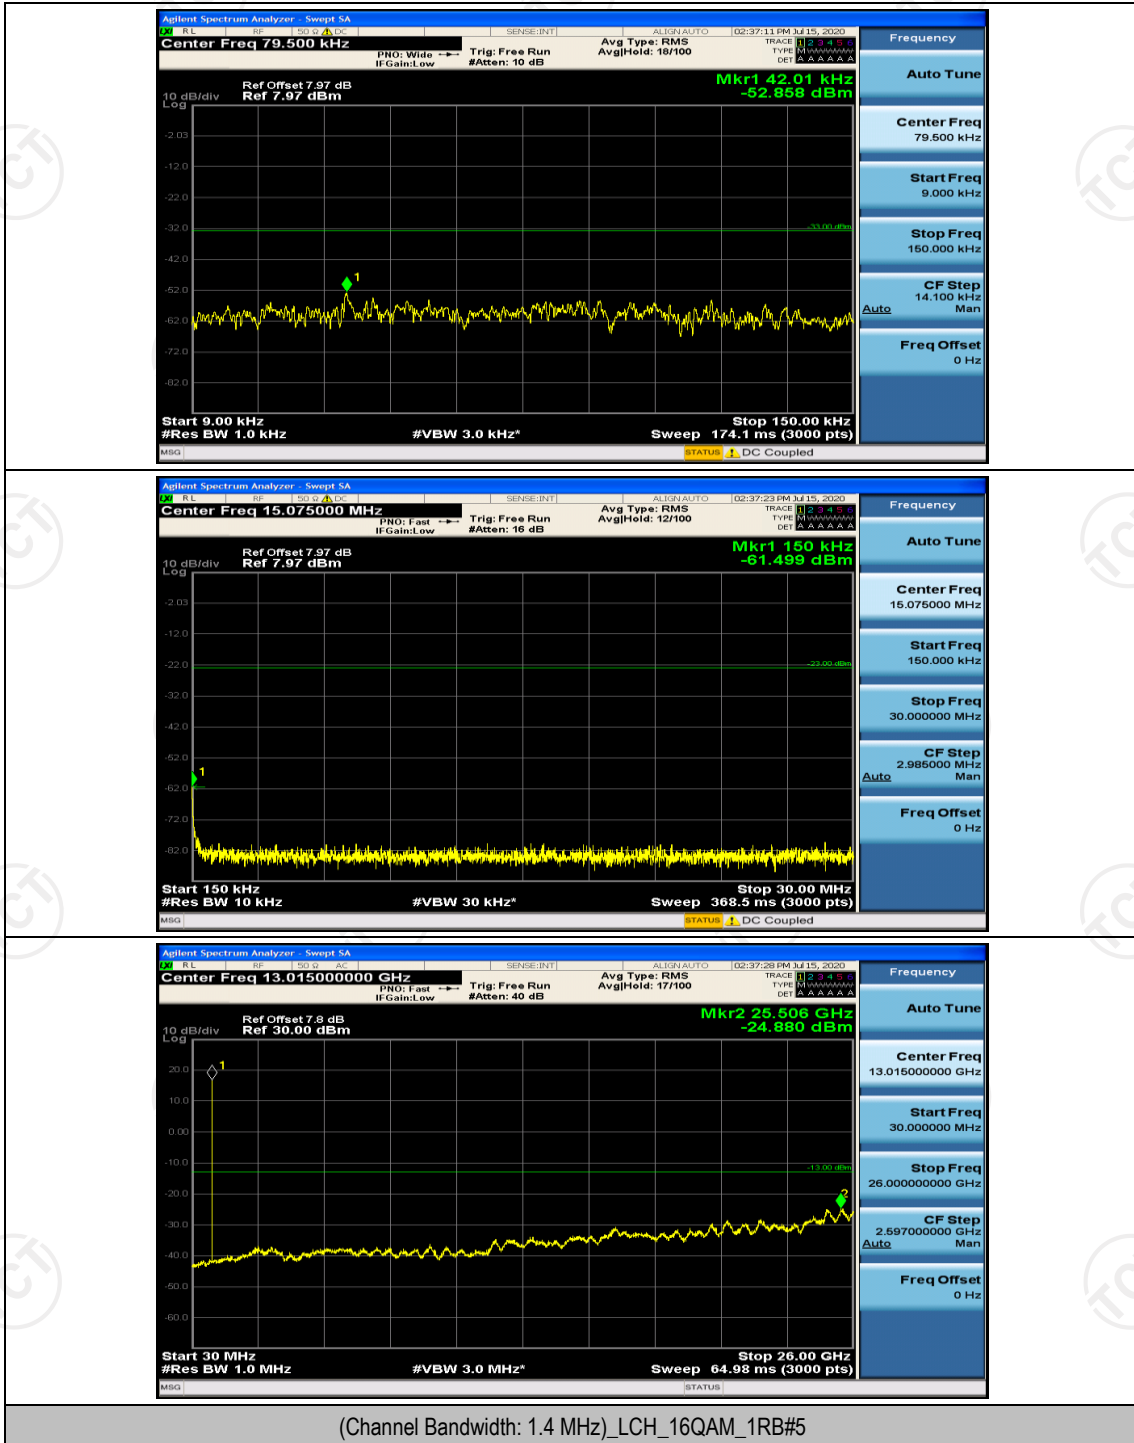

Channel Bandwidth: 10 MHz_LCH_QPSK_50RB#0

Channel Bandwidth: 10 MHz_HCH_QPSK_50RB#0

Channel Bandwidth: 10 MHz_LCH_16QAM_50RB#0

Channel Bandwidth: 10 MHz_HCH_16QAM_50RB#0

Appendix E: Conducted Spurious Emission

Test Graphs

Channel Bandwidth: 1.4 MHz

(Channel Bandwidth: 1.4 MHz)_HCH_QPSK_1RB#0

(Channel Bandwidth: 1.4 MHz)_LCH_16QAM_1RB#0

(Channel Bandwidth: 1.4 MHz)_MCH_16QAM_1RB#0

(Channel Bandwidth: 1.4 MHz)_HCH_16QAM_1RB#0

Channel Bandwidth: 3 MHz

(Channel Bandwidth: 3 MHz)_MCH_16QAM_1RB#0