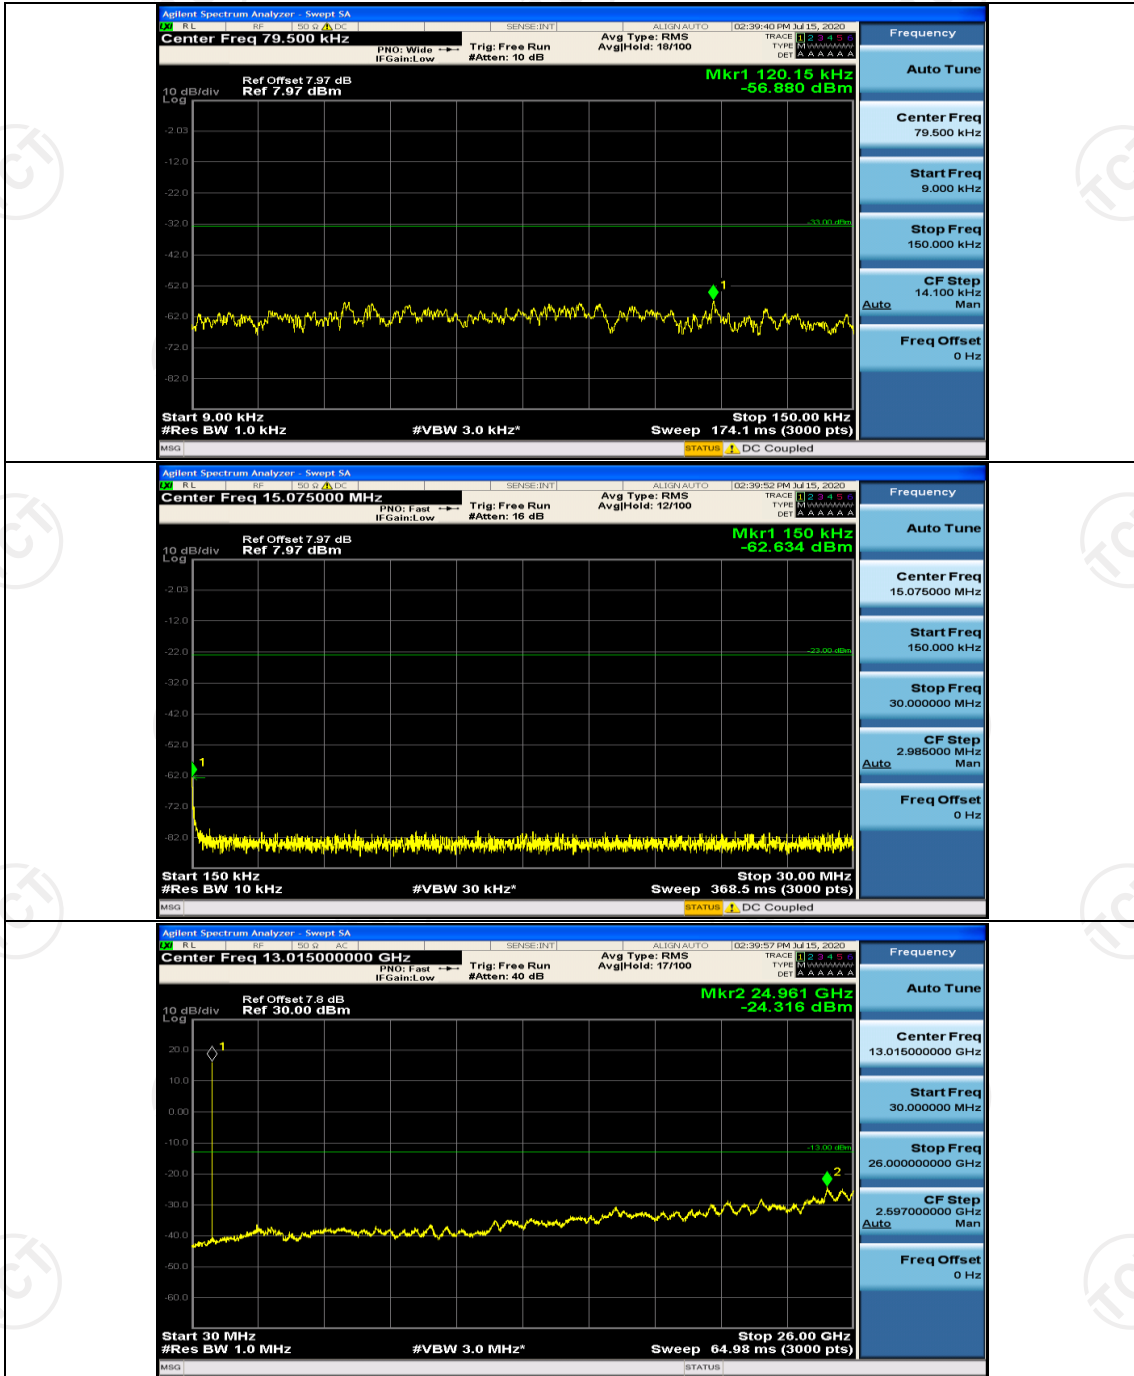

Channel Bandwidth: 10 MHz_LCH_QPSK_50RB#0

Channel Bandwidth: 10 MHz_HCH_QPSK_50RB#0

Channel Bandwidth: 10 MHz_LCH_16QAM_50RB#0

Channel Bandwidth: 10 MHz_HCH_16QAM_50RB#0

Appendix E: Conducted Spurious Emission

Test Graphs

Channel Bandwidth: 1.4 MHz

(Channel Bandwidth: 1.4 MHz)_HCH_QPSK_1RB#0

(Channel Bandwidth: 1.4 MHz)_LCH_16QAM_1RB#0

(Channel Bandwidth: 1.4 MHz)_MCH_16QAM_1RB#0

(Channel Bandwidth: 1.4 MHz)_HCH_16QAM_1RB#0

Channel Bandwidth: 3 MHz

(Channel Bandwidth: 3 MHz)_MCH_16QAM_1RB#0