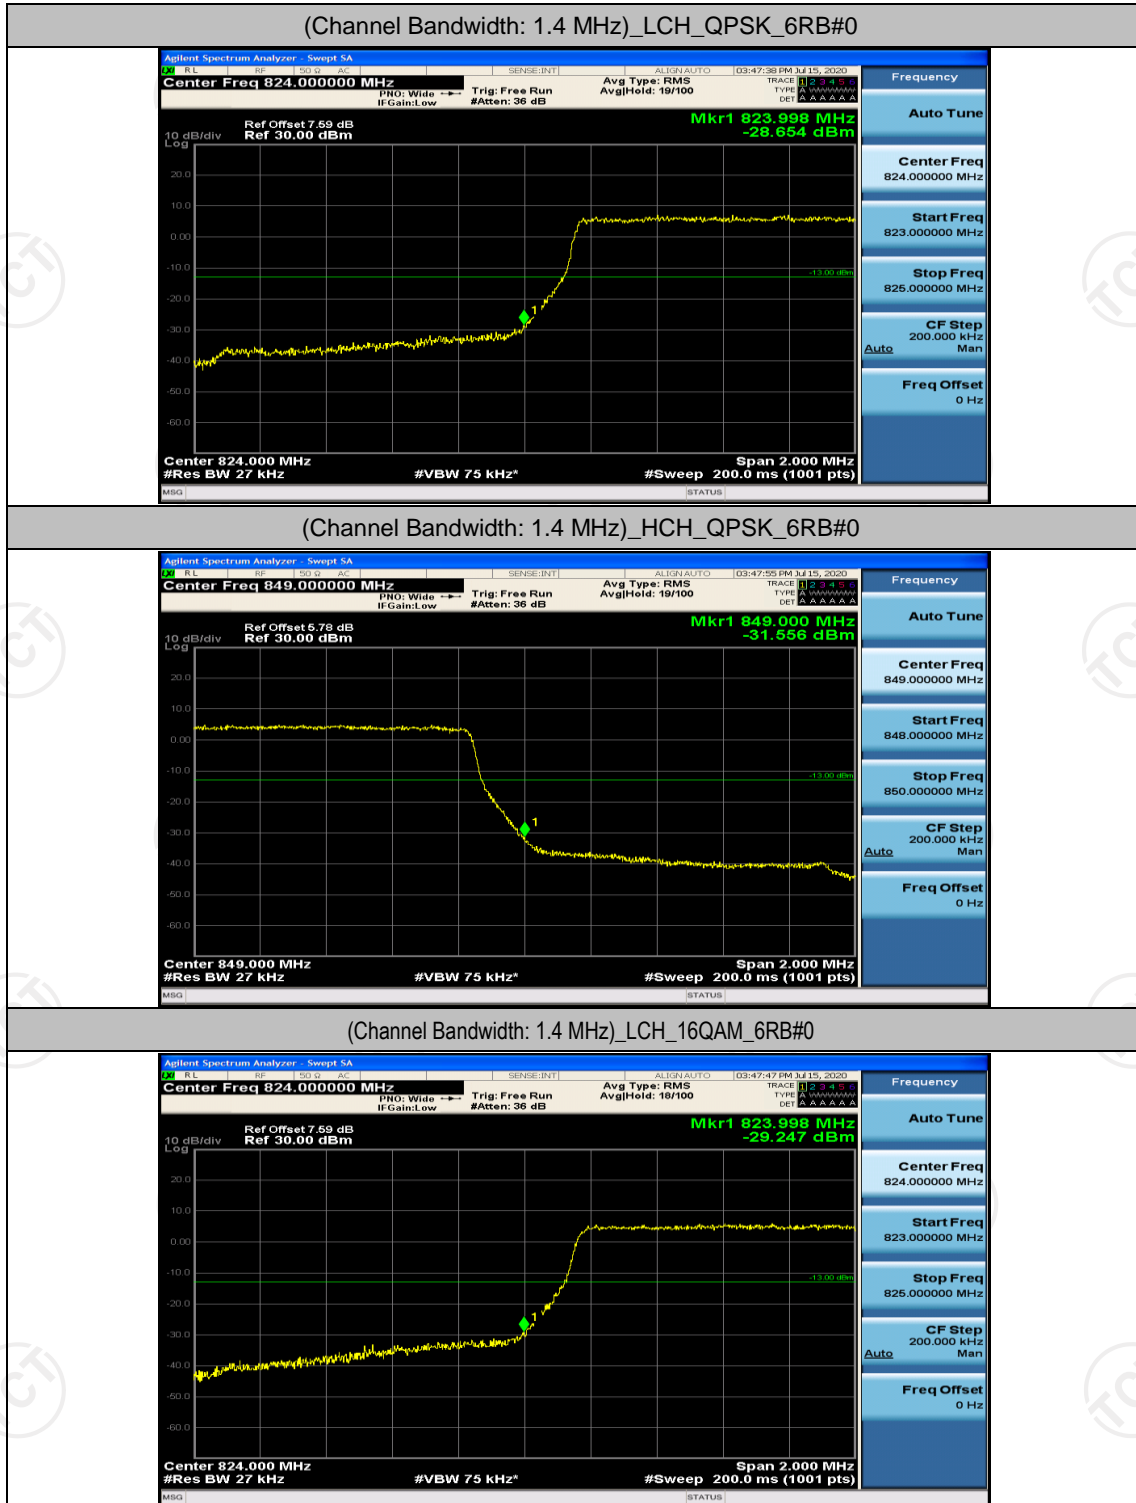

Appendix D: Band Edge

Test Graphs

Channel Bandwidth: 1.4 MHz

Channel Bandwidth: 3 MHz

Channel Bandwidth: 5 MHz

(Channel Bandwidth: 5 MHz)_LCH_16QAM_25RB#0

(Channel Bandwidth: 5 MHz)_HCH_16QAM_25RB#0

Channel Bandwidth: 10 MHz

Channel Bandwidth: 10 MHz_LCH_QPSK_50RB#0

Channel Bandwidth: 10 MHz_HCH_QPSK_50RB#0

Channel Bandwidth: 10 MHz_LCH_16QAM_50RB#0

Channel Bandwidth: 10 MHz_HCH_16QAM_50RB#0

Appendix E: Conducted Spurious Emission

Test Graphs

Channel Bandwidth: 1.4 MHz

(Channel Bandwidth: 1.4 MHz)_HCH_QPSK_1RB#0

(Channel Bandwidth: 1.4 MHz)_LCH_16QAM_1RB#0

(Channel Bandwidth: 1.4 MHz)_MCH_16QAM_1RB#0

(Channel Bandwidth: 1.4 MHz)_HCH_16QAM_1RB#0