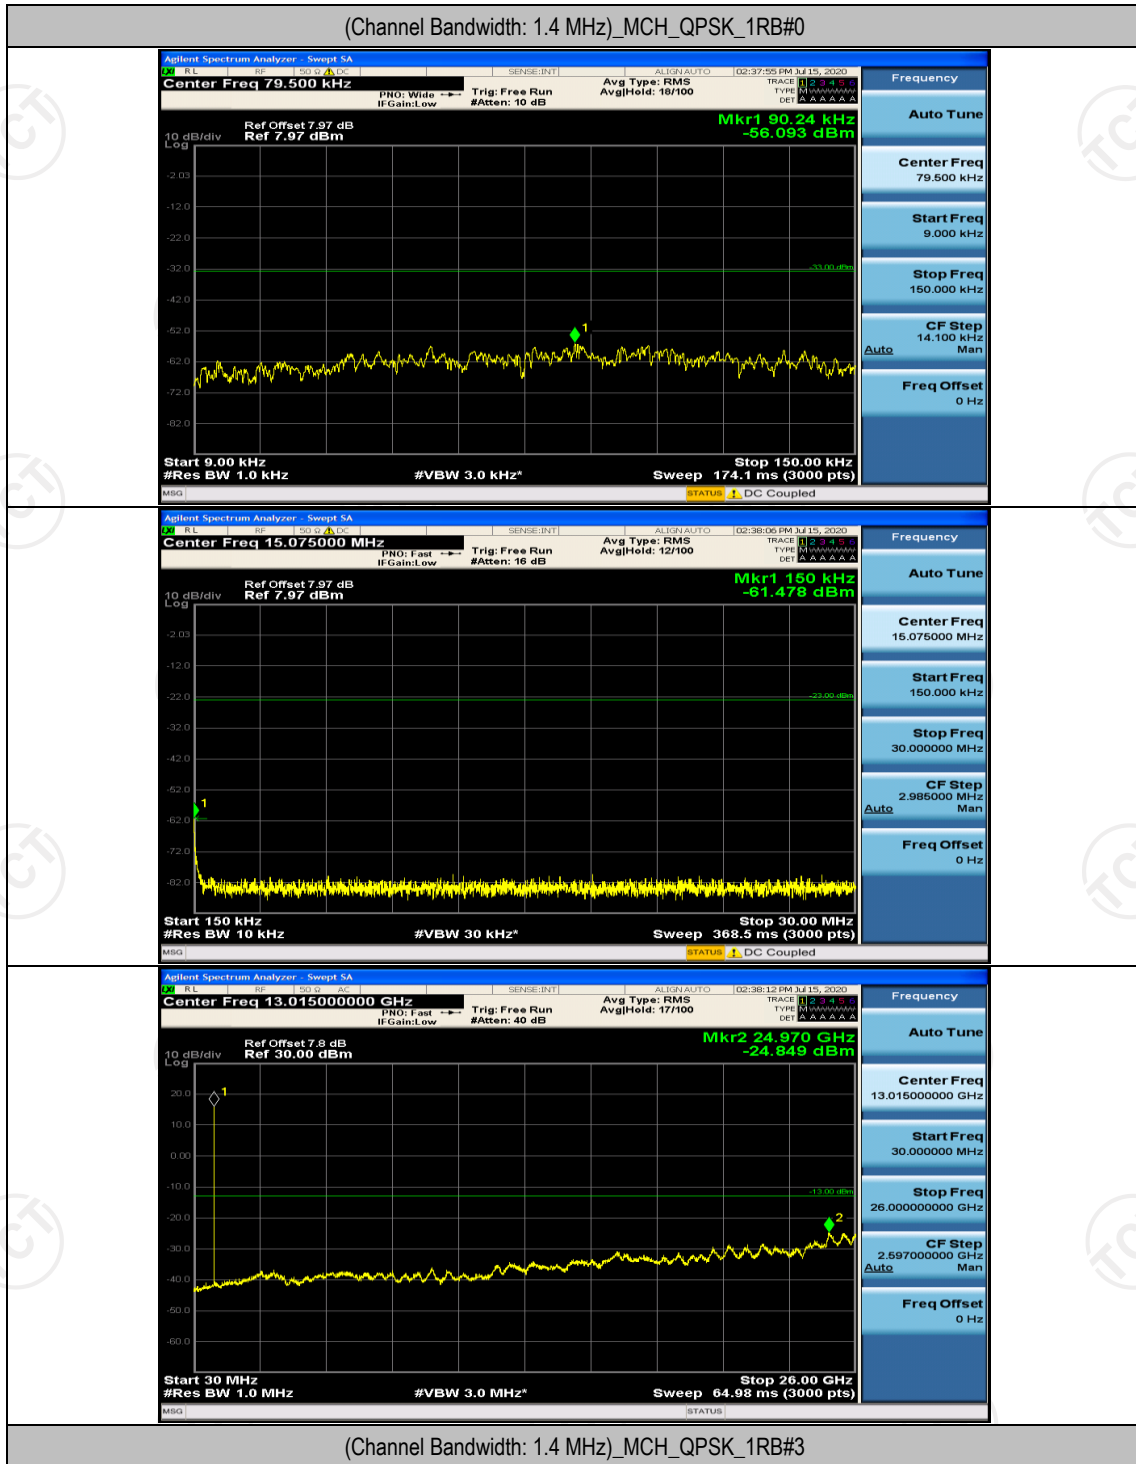

Appendix D: Band Edge

Test Graphs

Channel Bandwidth: 1.4 MHz

Channel Bandwidth: 3 MHz

Channel Bandwidth: 5 MHz

(Channel Bandwidth: 5 MHz)_LCH_16QAM_25RB#0

(Channel Bandwidth: 5 MHz)_HCH_16QAM_25RB#0

Channel Bandwidth: 10 MHz

Channel Bandwidth: 10 MHz_LCH_QPSK_50RB#0

Channel Bandwidth: 10 MHz_HCH_QPSK_50RB#0

Channel Bandwidth: 10 MHz_LCH_16QAM_50RB#0

Channel Bandwidth: 10 MHz_HCH_16QAM_50RB#0

Appendix E: Conducted Spurious Emission

Test Graphs

Channel Bandwidth: 1.4 MHz

(Channel Bandwidth: 1.4 MHz)_HCH_QPSK_1RB#0

(Channel Bandwidth: 1.4 MHz)_LCH_16QAM_1RB#0

(Channel Bandwidth: 1.4 MHz)_MCH_16QAM_1RB#0

(Channel Bandwidth: 1.4 MHz)_HCH_16QAM_1RB#0