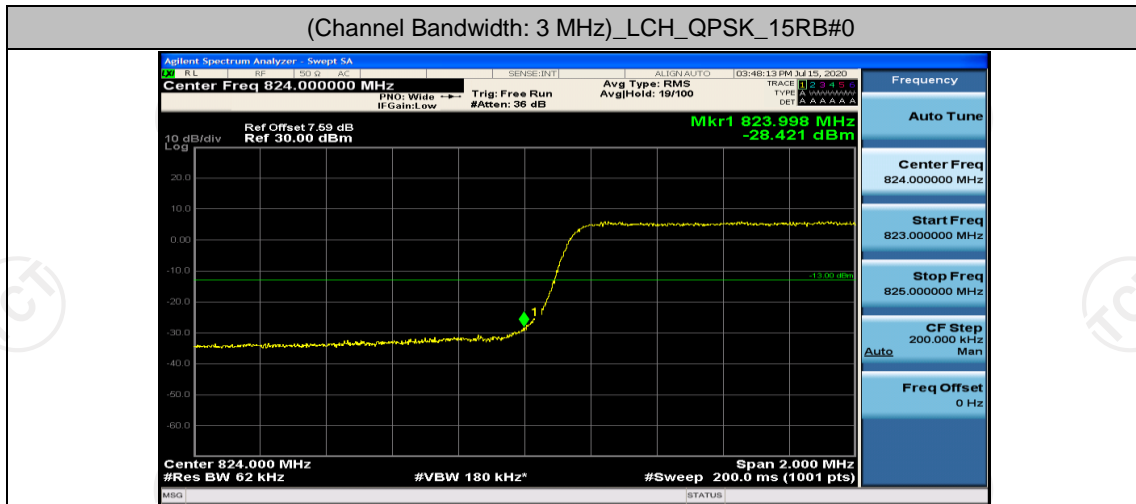

Appendix D: Band Edge

Test Graphs

Channel Bandwidth: 1.4 MHz

Channel Bandwidth: 3 MHz

Channel Bandwidth: 5 MHz

(Channel Bandwidth: 5 MHz)_LCH_16QAM_25RB#0

(Channel Bandwidth: 5 MHz)_HCH_16QAM_25RB#0

Channel Bandwidth: 10 MHz

Channel Bandwidth: 10 MHz_LCH_QPSK_50RB#0

Channel Bandwidth: 10 MHz_HCH_QPSK_50RB#0

Channel Bandwidth: 10 MHz_LCH_16QAM_50RB#0

Channel Bandwidth: 10 MHz_HCH_16QAM_50RB#0

Appendix E: Conducted Spurious Emission