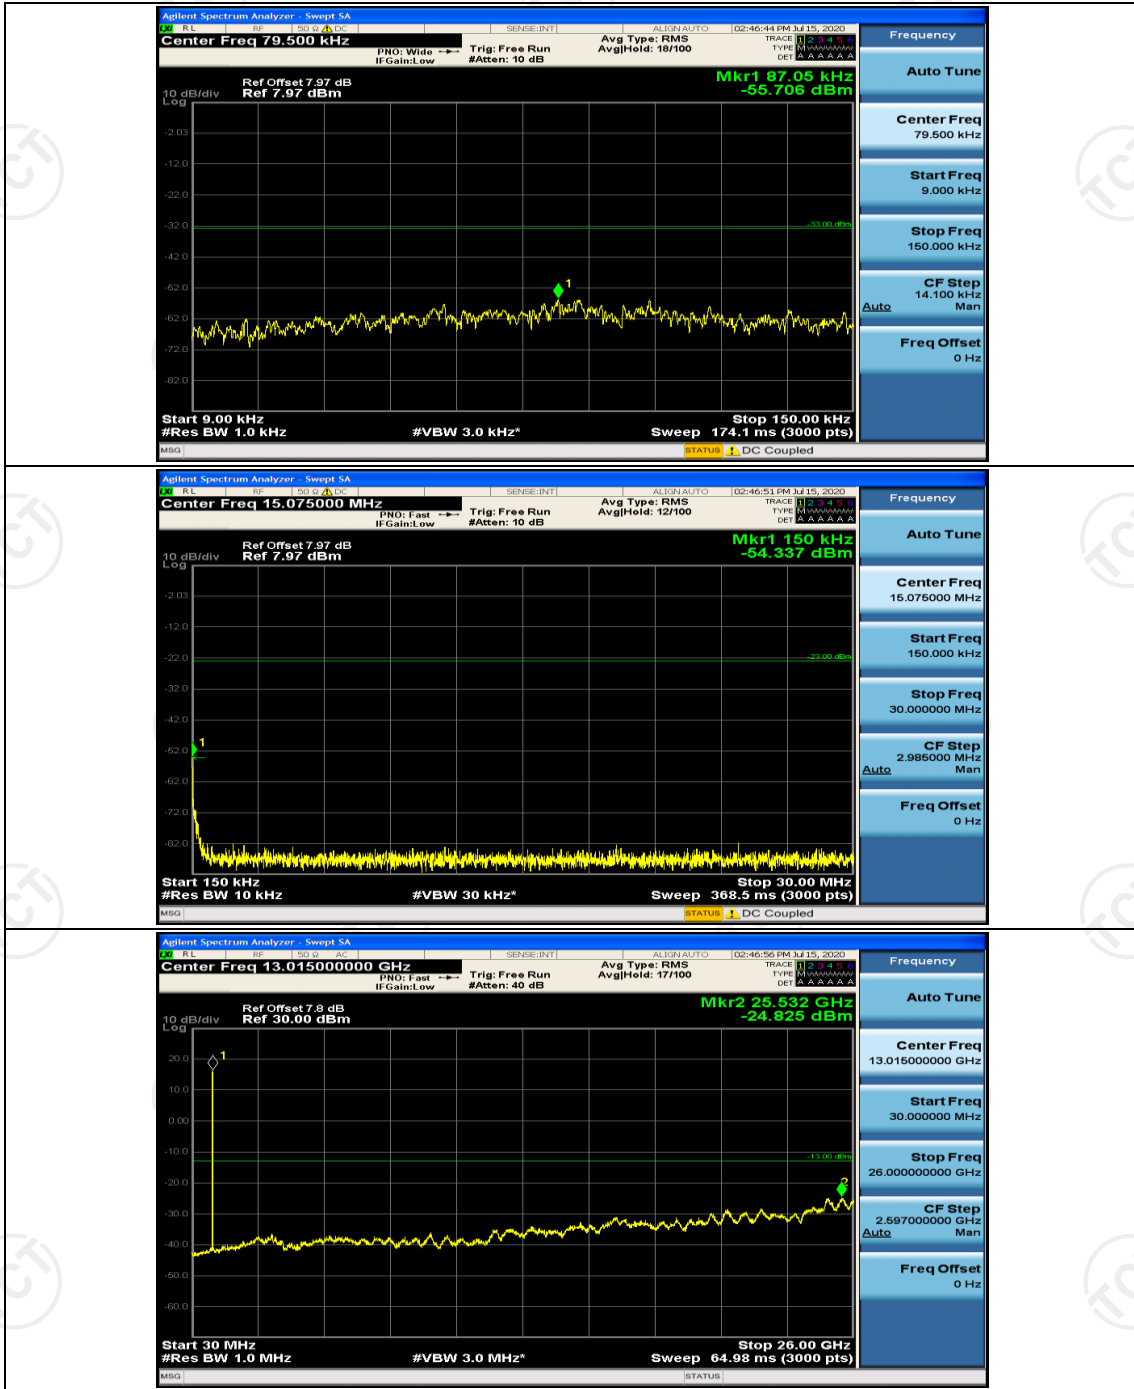

Channel Bandwidth: 10 MHz_LCH_QPSK_50RB#0

Channel Bandwidth: 10 MHz_HCH_QPSK_50RB#0

Channel Bandwidth: 10 MHz_LCH_16QAM_50RB#0

Channel Bandwidth: 10 MHz_HCH_16QAM_50RB#0

Appendix E: Conducted Spurious Emission

Test Graphs

Channel Bandwidth: 1.4 MHz

(Channel Bandwidth: 1.4 MHz)_HCH_QPSK_1RB#0

(Channel Bandwidth: 1.4 MHz)_LCH_16QAM_1RB#0

(Channel Bandwidth: 1.4 MHz)_MCH_16QAM_1RB#0

(Channel Bandwidth: 1.4 MHz)_HCH_16QAM_1RB#0

Channel Bandwidth: 3 MHz

(Channel Bandwidth: 3 MHz)_MCH_16QAM_1RB#0