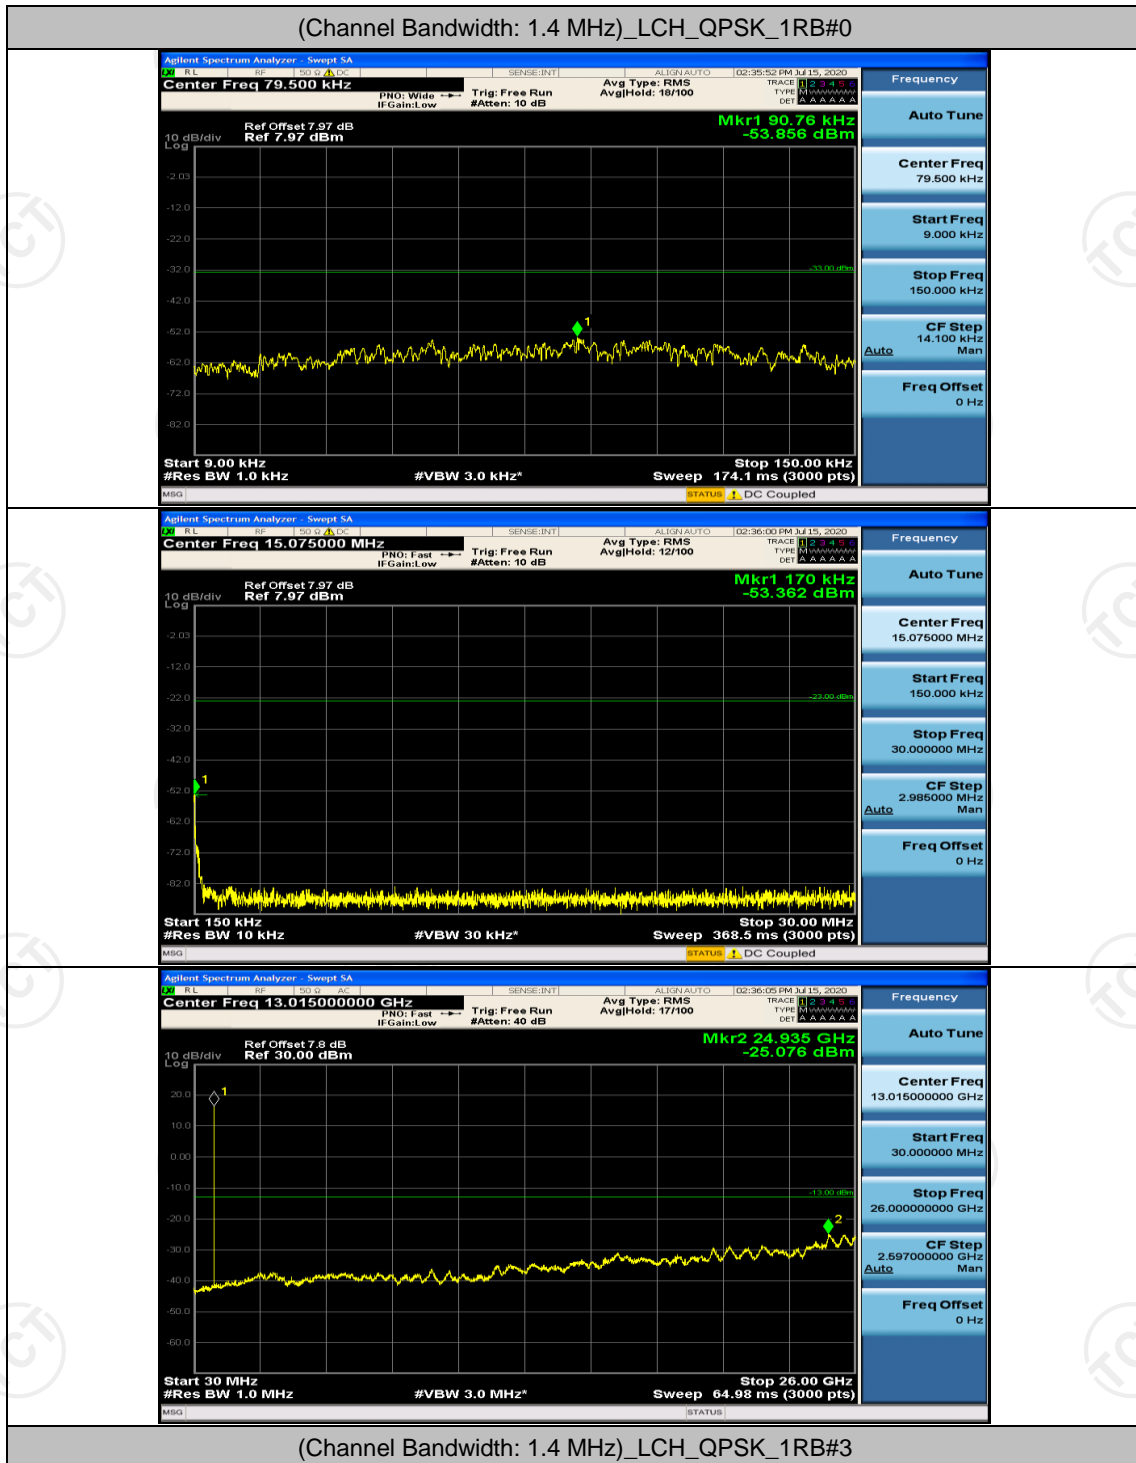

Appendix D: Band Edge

Test Graphs

Channel Bandwidth: 1.4 MHz

Channel Bandwidth: 3 MHz

Channel Bandwidth: 5 MHz

(Channel Bandwidth: 5 MHz)_LCH_16QAM_25RB#0

(Channel Bandwidth: 5 MHz)_HCH_16QAM_25RB#0

Channel Bandwidth: 10 MHz

Channel Bandwidth: 10 MHz_LCH_QPSK_50RB#0

Channel Bandwidth: 10 MHz_HCH_QPSK_50RB#0

Channel Bandwidth: 10 MHz_LCH_16QAM_50RB#0

Channel Bandwidth: 10 MHz_HCH_16QAM_50RB#0

Appendix E: Conducted Spurious Emission

Test Graphs

Channel Bandwidth: 1.4 MHz

(Channel Bandwidth: 1.4 MHz)_HCH_QPSK_1RB#0

(Channel Bandwidth: 1.4 MHz)_LCH_16QAM_1RB#0

(Channel Bandwidth: 1.4 MHz)_MCH_16QAM_1RB#0

(Channel Bandwidth: 1.4 MHz)_HCH_16QAM_1RB#0