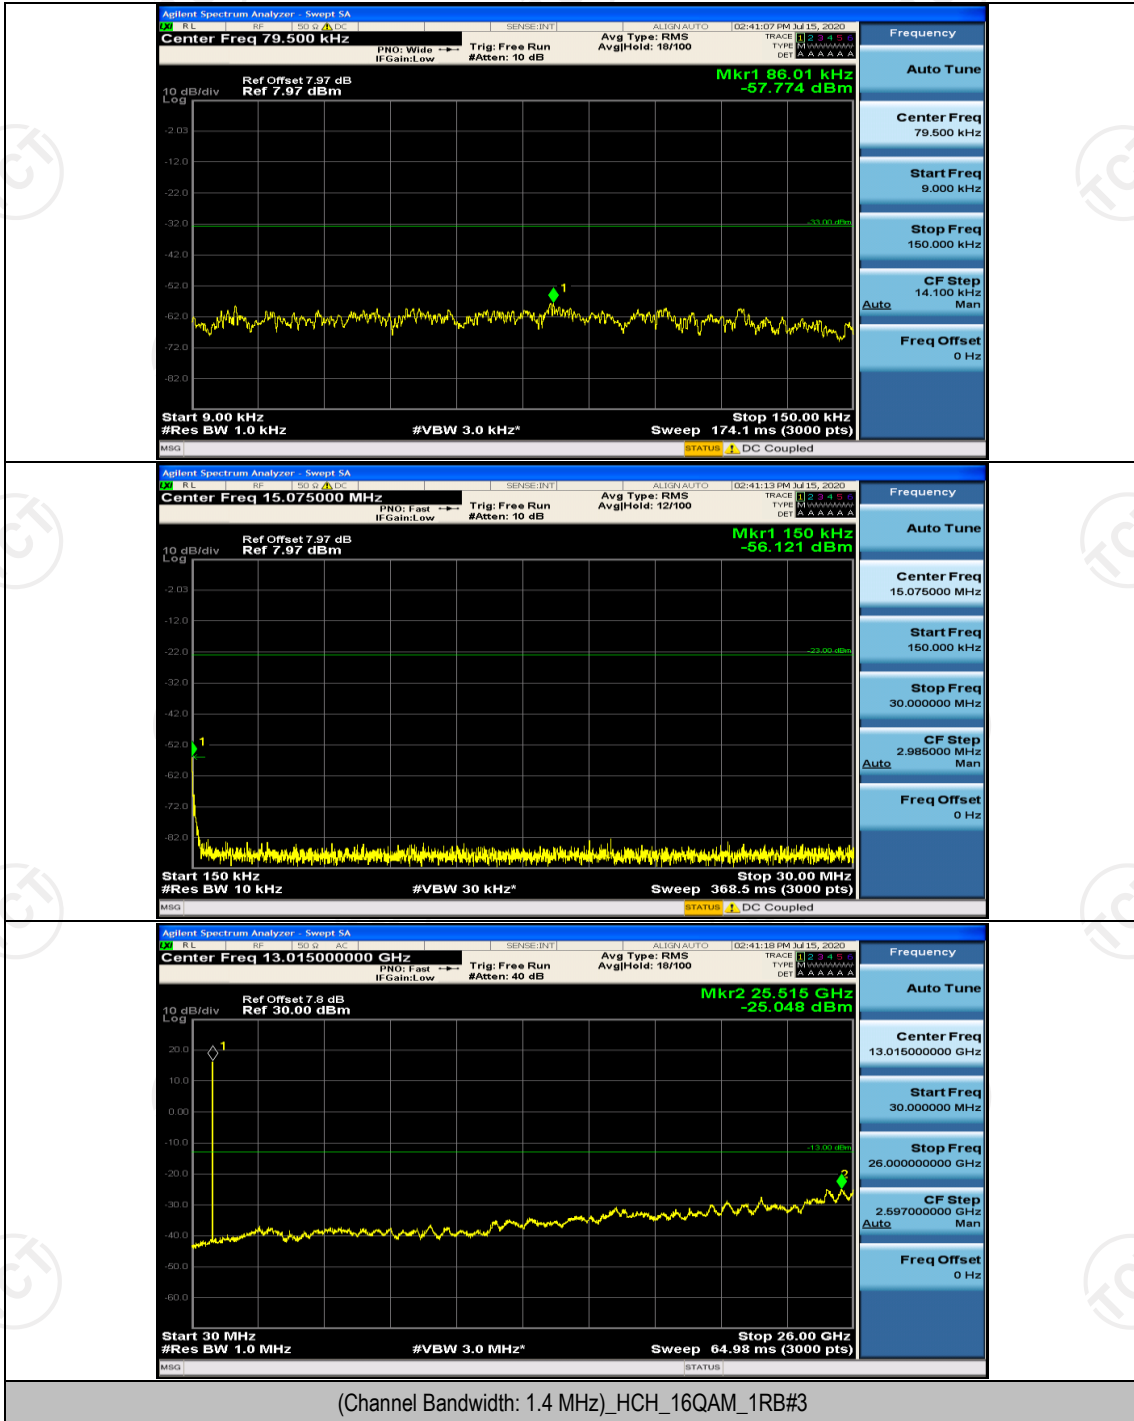

Channel Bandwidth: 10 MHz_LCH_QPSK_50RB#0

Channel Bandwidth: 10 MHz_HCH_QPSK_50RB#0

Channel Bandwidth: 10 MHz_LCH_16QAM_50RB#0

Channel Bandwidth: 10 MHz_HCH_16QAM_50RB#0

Appendix E: Conducted Spurious Emission

Test Graphs

Channel Bandwidth: 1.4 MHz

(Channel Bandwidth: 1.4 MHz)_HCH_QPSK_1RB#0

(Channel Bandwidth: 1.4 MHz)_LCH_16QAM_1RB#0

(Channel Bandwidth: 1.4 MHz)_MCH_16QAM_1RB#0

(Channel Bandwidth: 1.4 MHz)_HCH_16QAM_1RB#0

Channel Bandwidth: 3 MHz

(Channel Bandwidth: 3 MHz)_MCH_16QAM_1RB#0