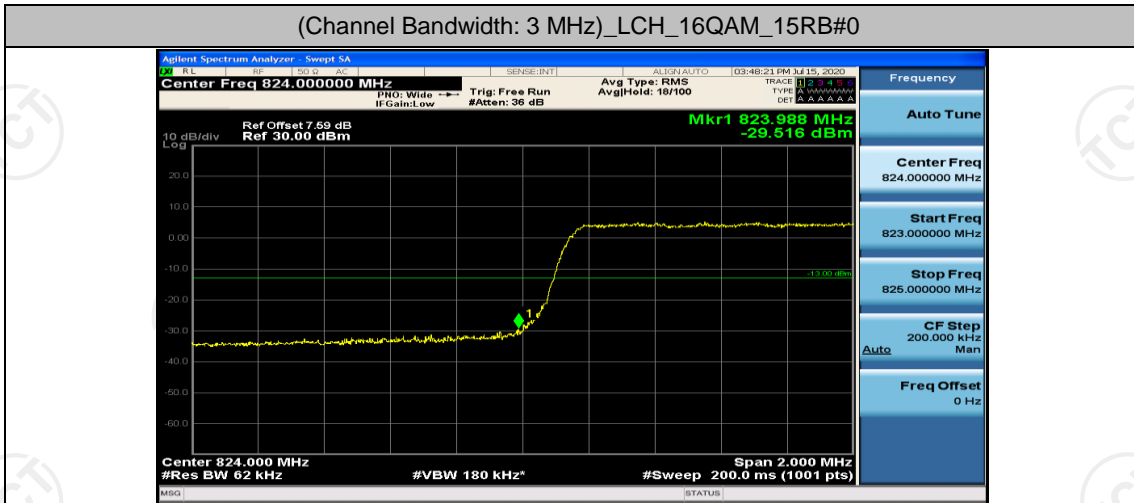

Appendix D: Band Edge

Test Graphs

Channel Bandwidth: 1.4 MHz

Channel Bandwidth: 3 MHz

Channel Bandwidth: 5 MHz

(Channel Bandwidth: 5 MHz)_LCH_16QAM_25RB#0

(Channel Bandwidth: 5 MHz)_HCH_16QAM_25RB#0

Channel Bandwidth: 10 MHz

Channel Bandwidth: 10 MHz_LCH_QPSK_50RB#0

Channel Bandwidth: 10 MHz_HCH_QPSK_50RB#0

Channel Bandwidth: 10 MHz_LCH_16QAM_50RB#0

Channel Bandwidth: 10 MHz_HCH_16QAM_50RB#0

Appendix E: Conducted Spurious Emission