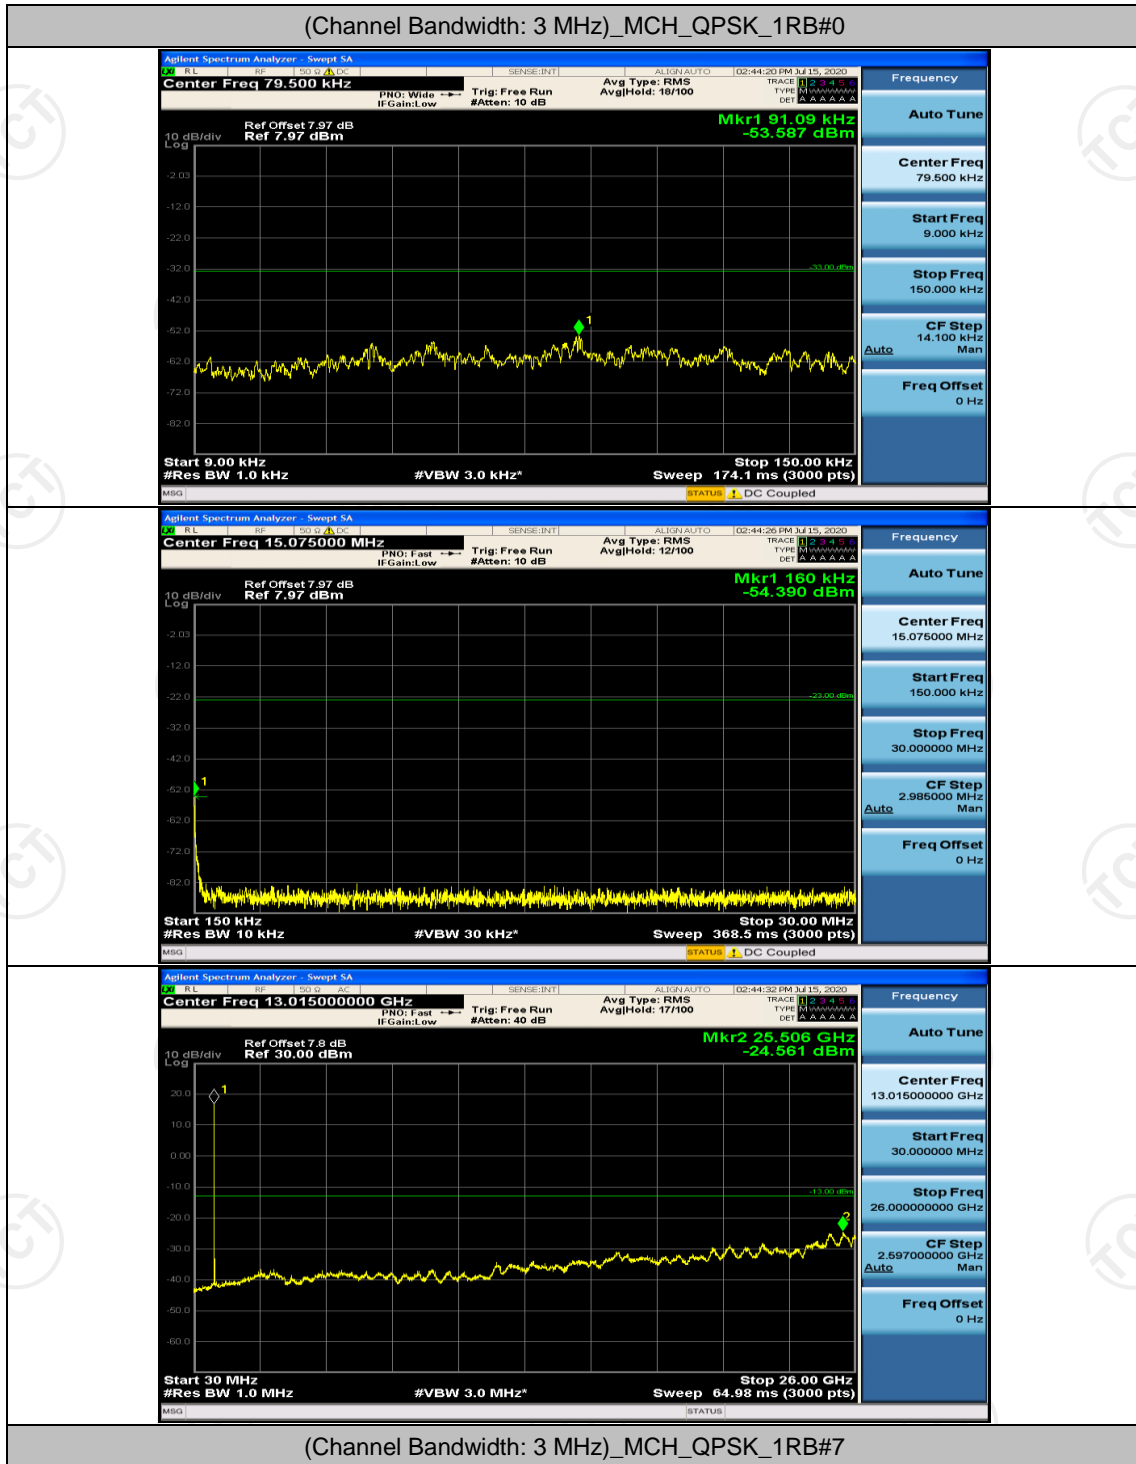

Channel Bandwidth: 10 MHz_LCH_QPSK_50RB#0

Channel Bandwidth: 10 MHz_HCH_QPSK_50RB#0

Channel Bandwidth: 10 MHz_LCH_16QAM_50RB#0

Channel Bandwidth: 10 MHz_HCH_16QAM_50RB#0

Appendix E: Conducted Spurious Emission

Test Graphs

Channel Bandwidth: 1.4 MHz

(Channel Bandwidth: 1.4 MHz)_HCH_QPSK_1RB#0

(Channel Bandwidth: 1.4 MHz)_LCH_16QAM_1RB#0

(Channel Bandwidth: 1.4 MHz)_MCH_16QAM_1RB#0

(Channel Bandwidth: 1.4 MHz)_HCH_16QAM_1RB#0

Channel Bandwidth: 3 MHz

(Channel Bandwidth: 3 MHz)_MCH_16QAM_1RB#0