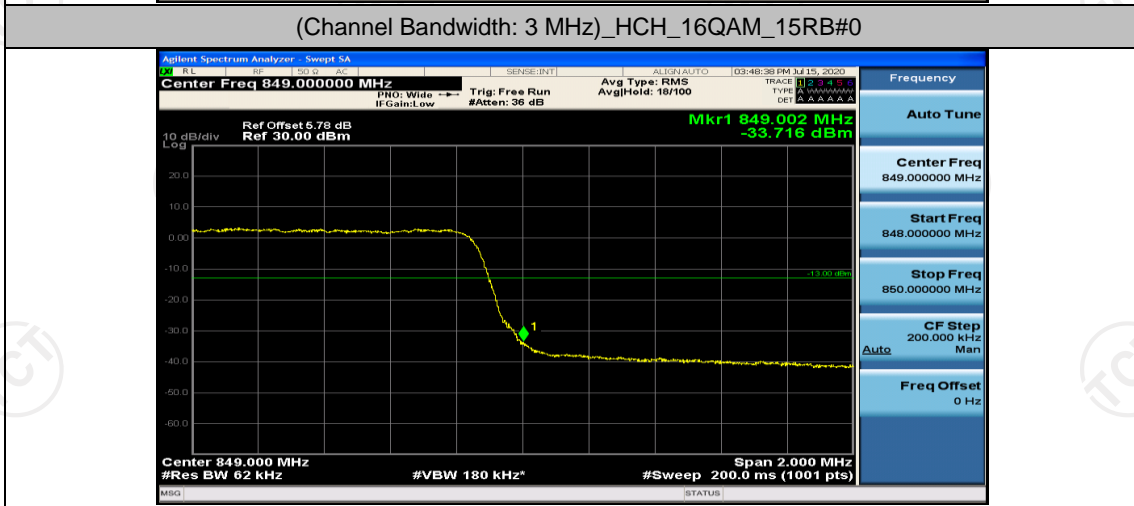

Appendix D: Band Edge

Test Graphs

Channel Bandwidth: 1.4 MHz

Channel Bandwidth: 3 MHz

Channel Bandwidth: 5 MHz

(Channel Bandwidth: 5 MHz)_LCH_16QAM_25RB#0

(Channel Bandwidth: 5 MHz)_HCH_16QAM_25RB#0

Channel Bandwidth: 10 MHz

Channel Bandwidth: 10 MHz_LCH_QPSK_50RB#0

Channel Bandwidth: 10 MHz_HCH_QPSK_50RB#0

Channel Bandwidth: 10 MHz_LCH_16QAM_50RB#0

Channel Bandwidth: 10 MHz_HCH_16QAM_50RB#0

Appendix E: Conducted Spurious Emission