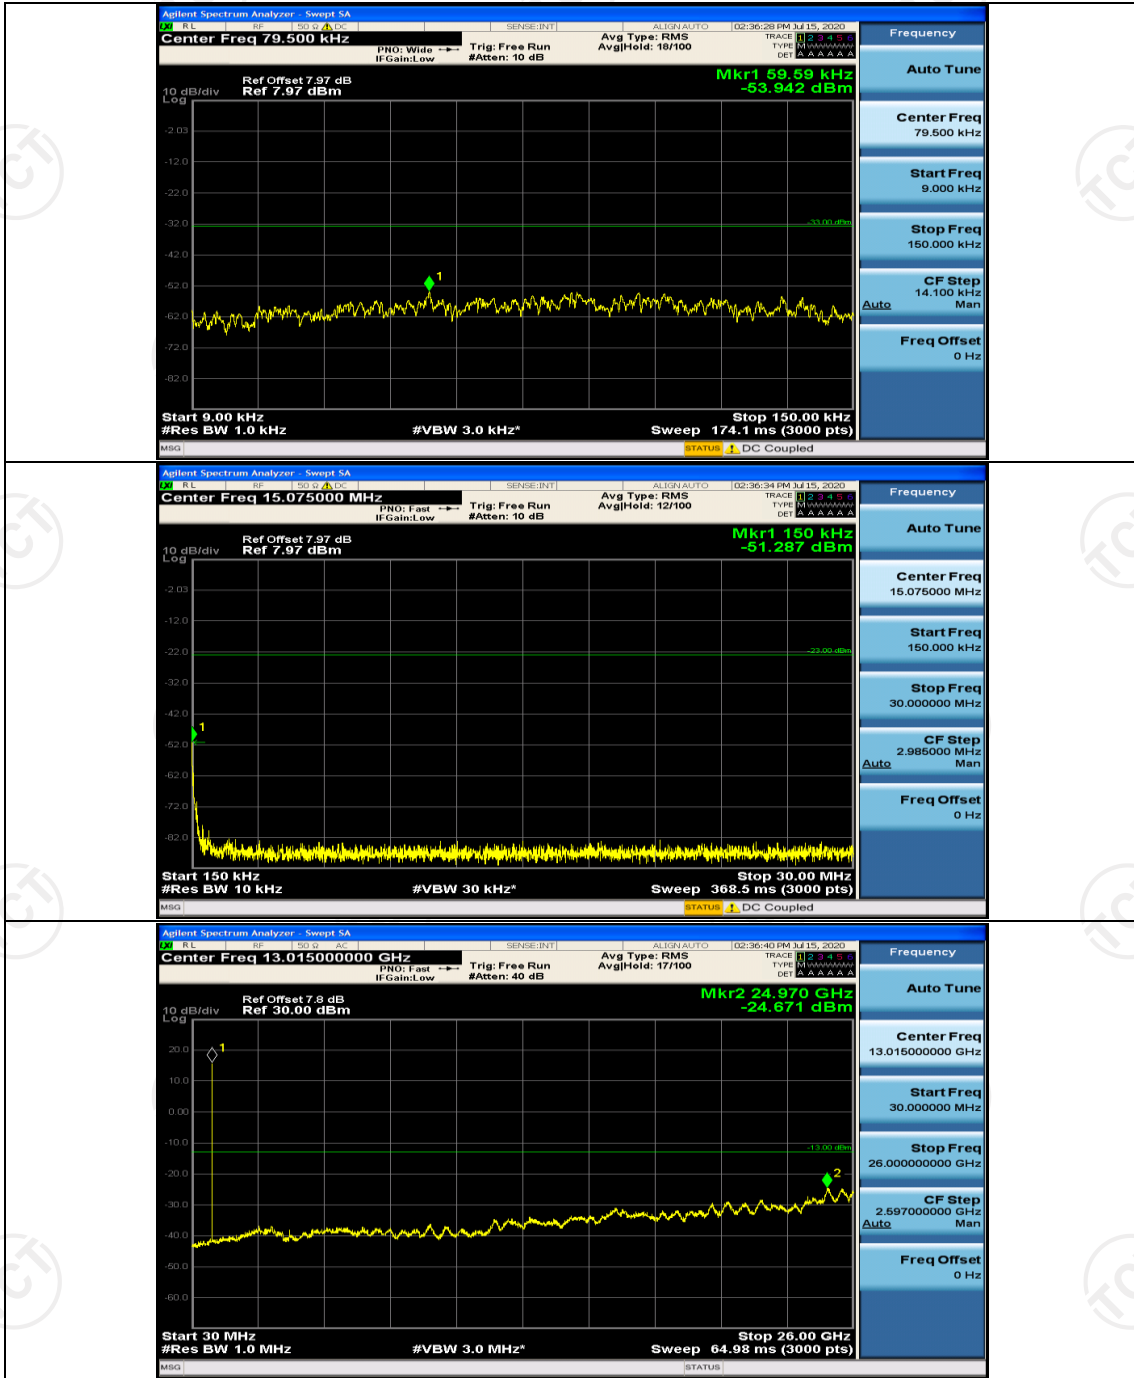

Appendix D: Band Edge

Test Graphs

Channel Bandwidth: 1.4 MHz

Channel Bandwidth: 3 MHz

Channel Bandwidth: 5 MHz

(Channel Bandwidth: 5 MHz)_LCH_16QAM_25RB#0

(Channel Bandwidth: 5 MHz)_HCH_16QAM_25RB#0

Channel Bandwidth: 10 MHz

Channel Bandwidth: 10 MHz_LCH_QPSK_50RB#0

Channel Bandwidth: 10 MHz_HCH_QPSK_50RB#0

Channel Bandwidth: 10 MHz_LCH_16QAM_50RB#0

Channel Bandwidth: 10 MHz_HCH_16QAM_50RB#0

Appendix E: Conducted Spurious Emission

Test Graphs

Channel Bandwidth: 1.4 MHz

(Channel Bandwidth: 1.4 MHz)_HCH_QPSK_1RB#0

(Channel Bandwidth: 1.4 MHz)_LCH_16QAM_1RB#0

(Channel Bandwidth: 1.4 MHz)_MCH_16QAM_1RB#0

(Channel Bandwidth: 1.4 MHz)_HCH_16QAM_1RB#0