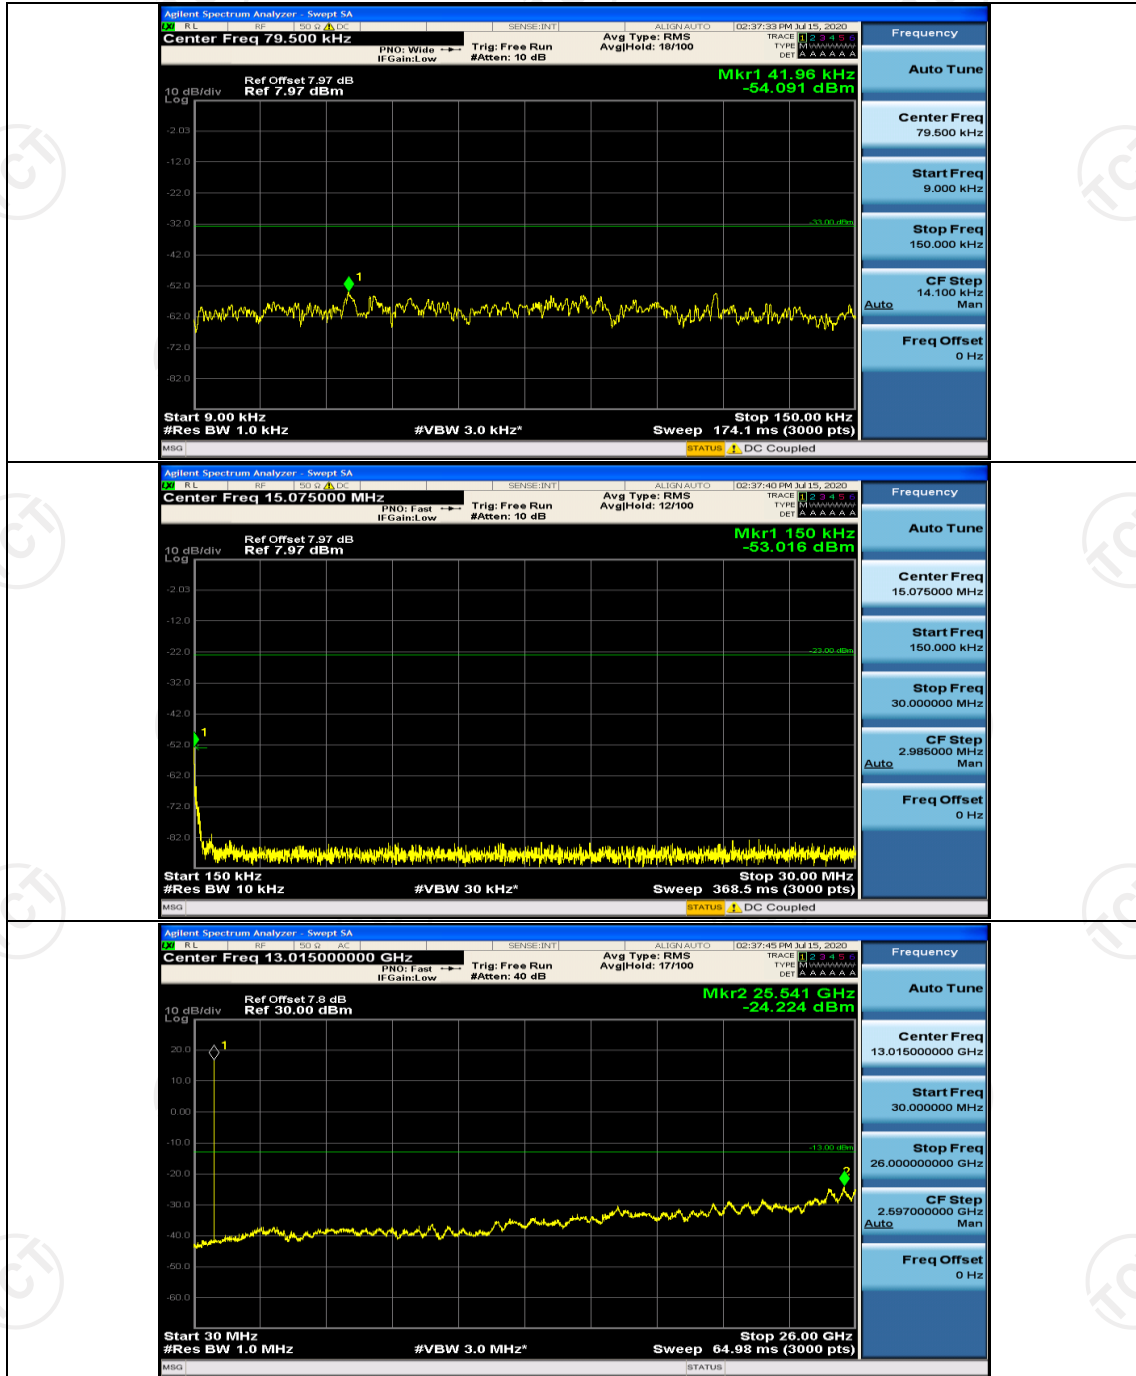

Channel Bandwidth: 10 MHz_LCH_QPSK_50RB#0

Channel Bandwidth: 10 MHz_HCH_QPSK_50RB#0

Channel Bandwidth: 10 MHz_LCH_16QAM_50RB#0

Channel Bandwidth: 10 MHz_HCH_16QAM_50RB#0

Appendix E: Conducted Spurious Emission

Test Graphs

Channel Bandwidth: 1.4 MHz

(Channel Bandwidth: 1.4 MHz)_HCH_QPSK_1RB#0

(Channel Bandwidth: 1.4 MHz)_LCH_16QAM_1RB#0

(Channel Bandwidth: 1.4 MHz)_MCH_16QAM_1RB#0

(Channel Bandwidth: 1.4 MHz)_HCH_16QAM_1RB#0

Channel Bandwidth: 3 MHz

(Channel Bandwidth: 3 MHz)_MCH_16QAM_1RB#0