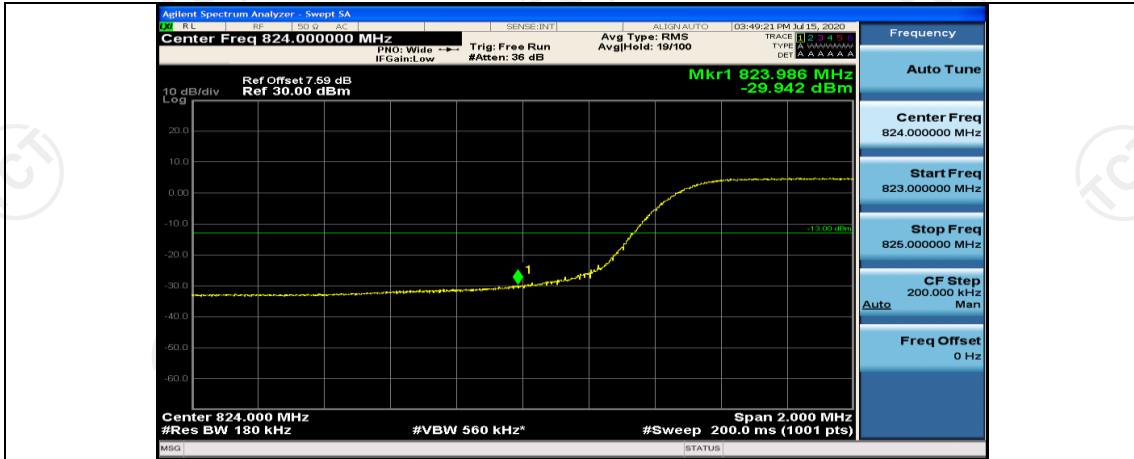

Appendix D: Band Edge

Test Graphs

Channel Bandwidth: 1.4 MHz

Channel Bandwidth: 3 MHz

Channel Bandwidth: 5 MHz

(Channel Bandwidth: 5 MHz)_LCH_16QAM_25RB#0

(Channel Bandwidth: 5 MHz)_HCH_16QAM_25RB#0

Channel Bandwidth: 10 MHz

Channel Bandwidth: 10 MHz_LCH_QPSK_50RB#0

Channel Bandwidth: 10 MHz_HCH_QPSK_50RB#0

Channel Bandwidth: 10 MHz_LCH_16QAM_50RB#0

Channel Bandwidth: 10 MHz_HCH_16QAM_50RB#0

Appendix E: Conducted Spurious Emission