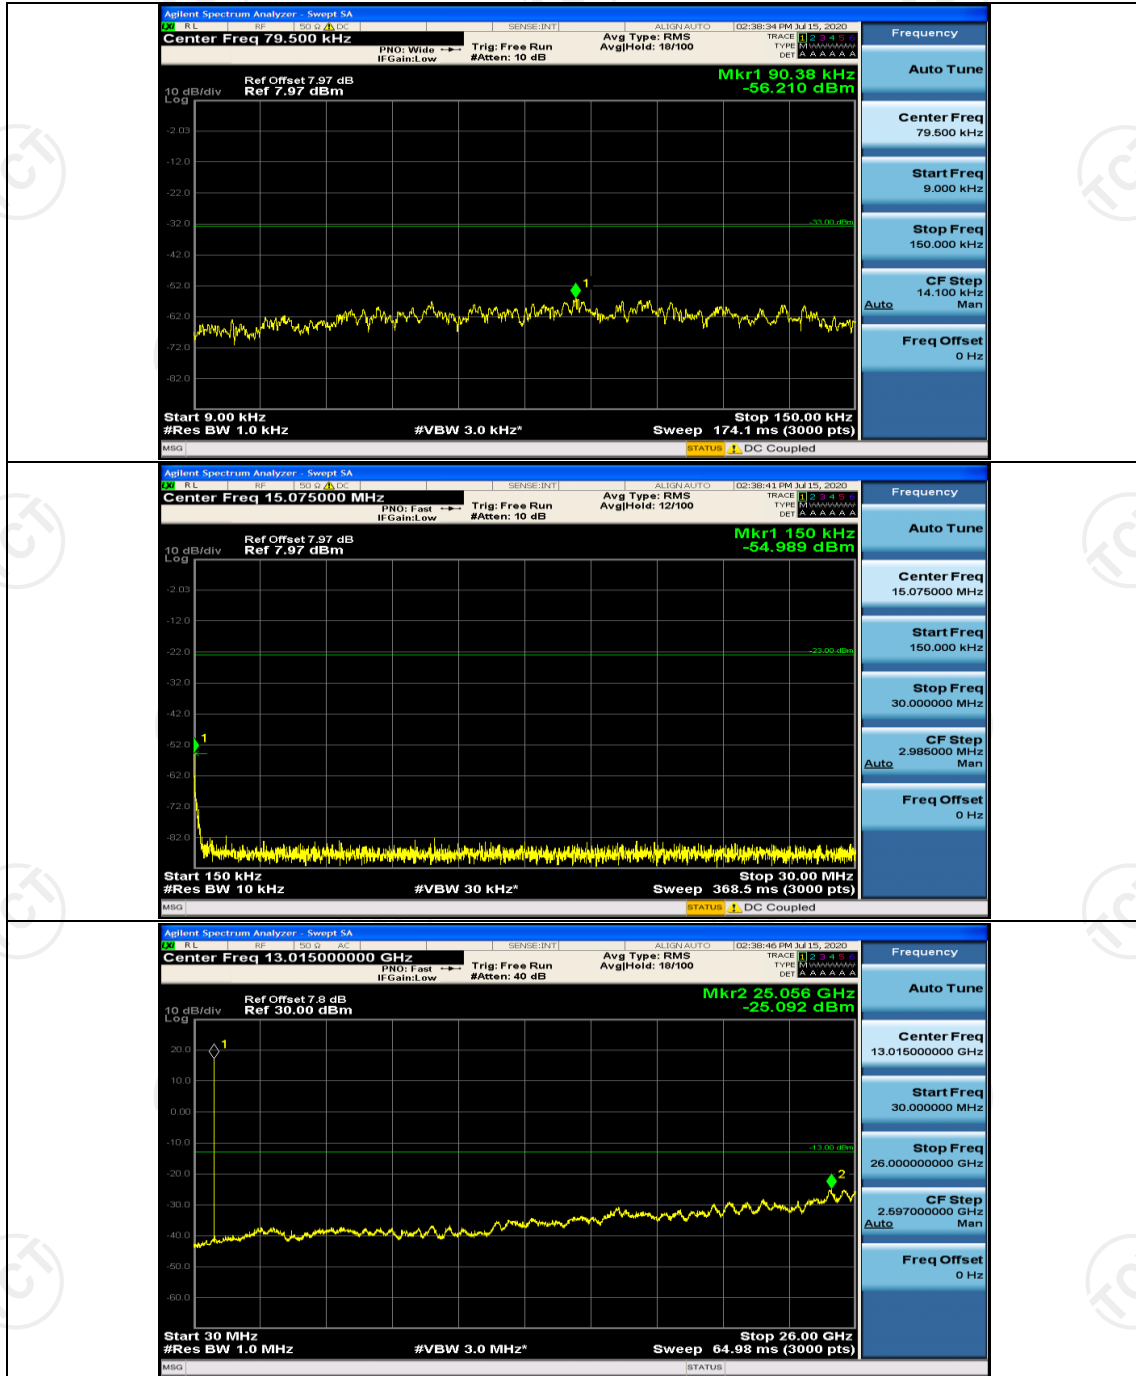

Appendix D: Band Edge

Test Graphs

Channel Bandwidth: 1.4 MHz

Channel Bandwidth: 3 MHz

Channel Bandwidth: 5 MHz

(Channel Bandwidth: 5 MHz)_LCH_16QAM_25RB#0

(Channel Bandwidth: 5 MHz)_HCH_16QAM_25RB#0

Channel Bandwidth: 10 MHz

Channel Bandwidth: 10 MHz_LCH_QPSK_50RB#0

Channel Bandwidth: 10 MHz_HCH_QPSK_50RB#0

Channel Bandwidth: 10 MHz_LCH_16QAM_50RB#0

Channel Bandwidth: 10 MHz_HCH_16QAM_50RB#0

Appendix E: Conducted Spurious Emission

Test Graphs

Channel Bandwidth: 1.4 MHz

(Channel Bandwidth: 1.4 MHz)_HCH_QPSK_1RB#0

(Channel Bandwidth: 1.4 MHz)_LCH_16QAM_1RB#0

(Channel Bandwidth: 1.4 MHz)_MCH_16QAM_1RB#0

(Channel Bandwidth: 1.4 MHz)_HCH_16QAM_1RB#0

Channel Bandwidth: 3 MHz

(Channel Bandwidth: 3 MHz)_MCH_16QAM_1RB#0