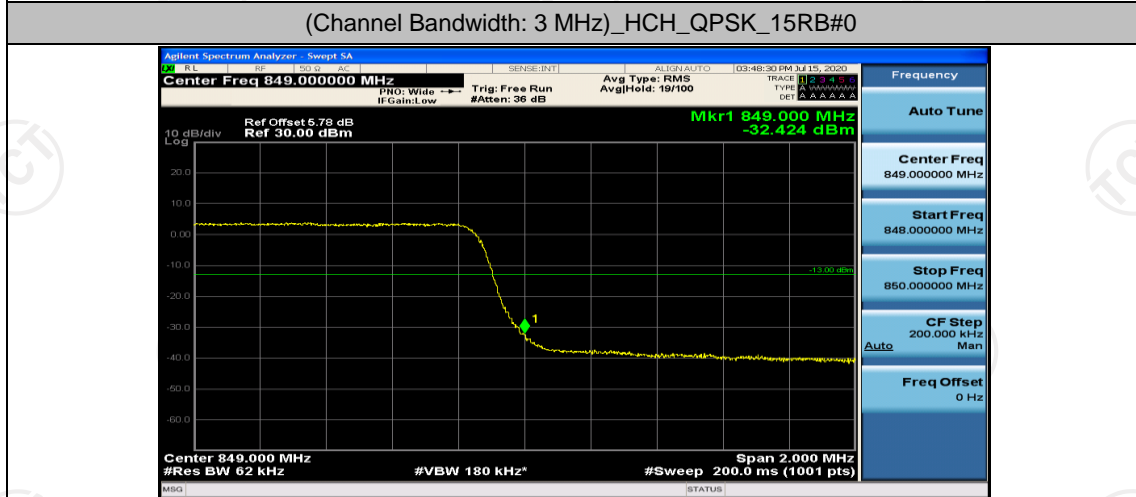

Appendix D: Band Edge

Test Graphs

Channel Bandwidth: 1.4 MHz

Channel Bandwidth: 3 MHz

Channel Bandwidth: 5 MHz

(Channel Bandwidth: 5 MHz)_LCH_16QAM_25RB#0

(Channel Bandwidth: 5 MHz)_HCH_16QAM_25RB#0

Channel Bandwidth: 10 MHz

Channel Bandwidth: 10 MHz_LCH_QPSK_50RB#0

Channel Bandwidth: 10 MHz_HCH_QPSK_50RB#0

Channel Bandwidth: 10 MHz_LCH_16QAM_50RB#0

Channel Bandwidth: 10 MHz_HCH_16QAM_50RB#0

Appendix E: Conducted Spurious Emission