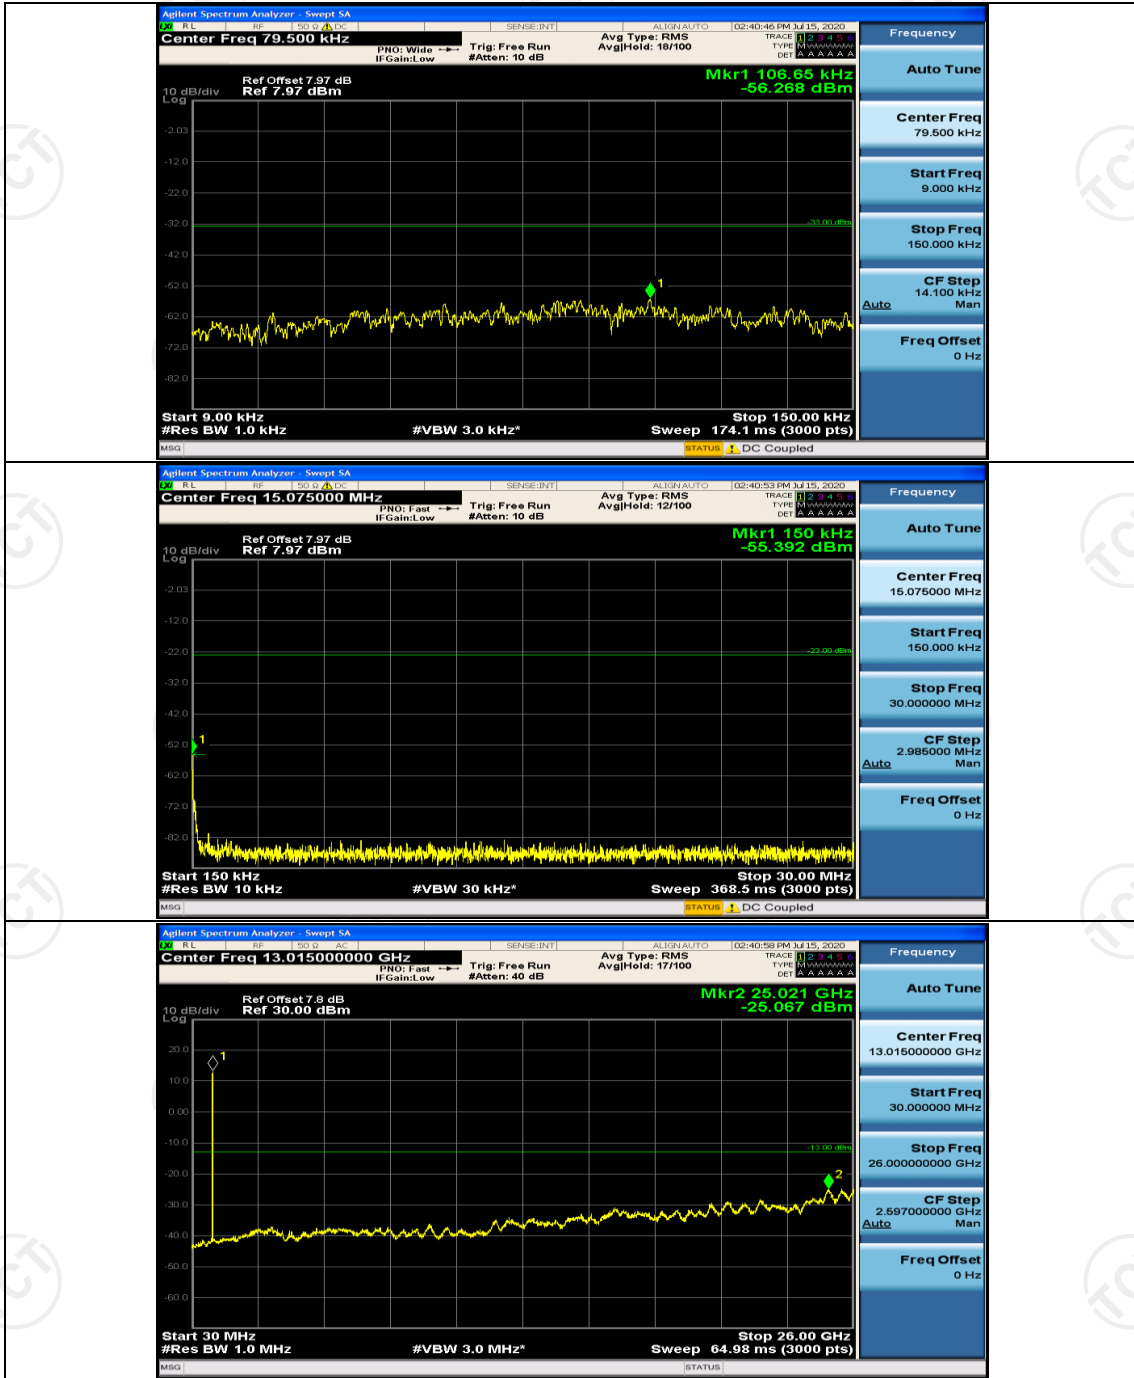

Appendix D: Band Edge

Test Graphs

Channel Bandwidth: 1.4 MHz

Channel Bandwidth: 3 MHz

Channel Bandwidth: 5 MHz

(Channel Bandwidth: 5 MHz)_LCH_16QAM_25RB#0

(Channel Bandwidth: 5 MHz)_HCH_16QAM_25RB#0

Channel Bandwidth: 10 MHz

Channel Bandwidth: 10 MHz_LCH_QPSK_50RB#0

Channel Bandwidth: 10 MHz_HCH_QPSK_50RB#0

Channel Bandwidth: 10 MHz_LCH_16QAM_50RB#0

Channel Bandwidth: 10 MHz_HCH_16QAM_50RB#0

Appendix E: Conducted Spurious Emission

Test Graphs

Channel Bandwidth: 1.4 MHz

(Channel Bandwidth: 1.4 MHz)_HCH_QPSK_1RB#0

(Channel Bandwidth: 1.4 MHz)_LCH_16QAM_1RB#0

(Channel Bandwidth: 1.4 MHz)_MCH_16QAM_1RB#0

(Channel Bandwidth: 1.4 MHz)_HCH_16QAM_1RB#0

Channel Bandwidth: 3 MHz

(Channel Bandwidth: 3 MHz)_MCH_16QAM_1RB#0