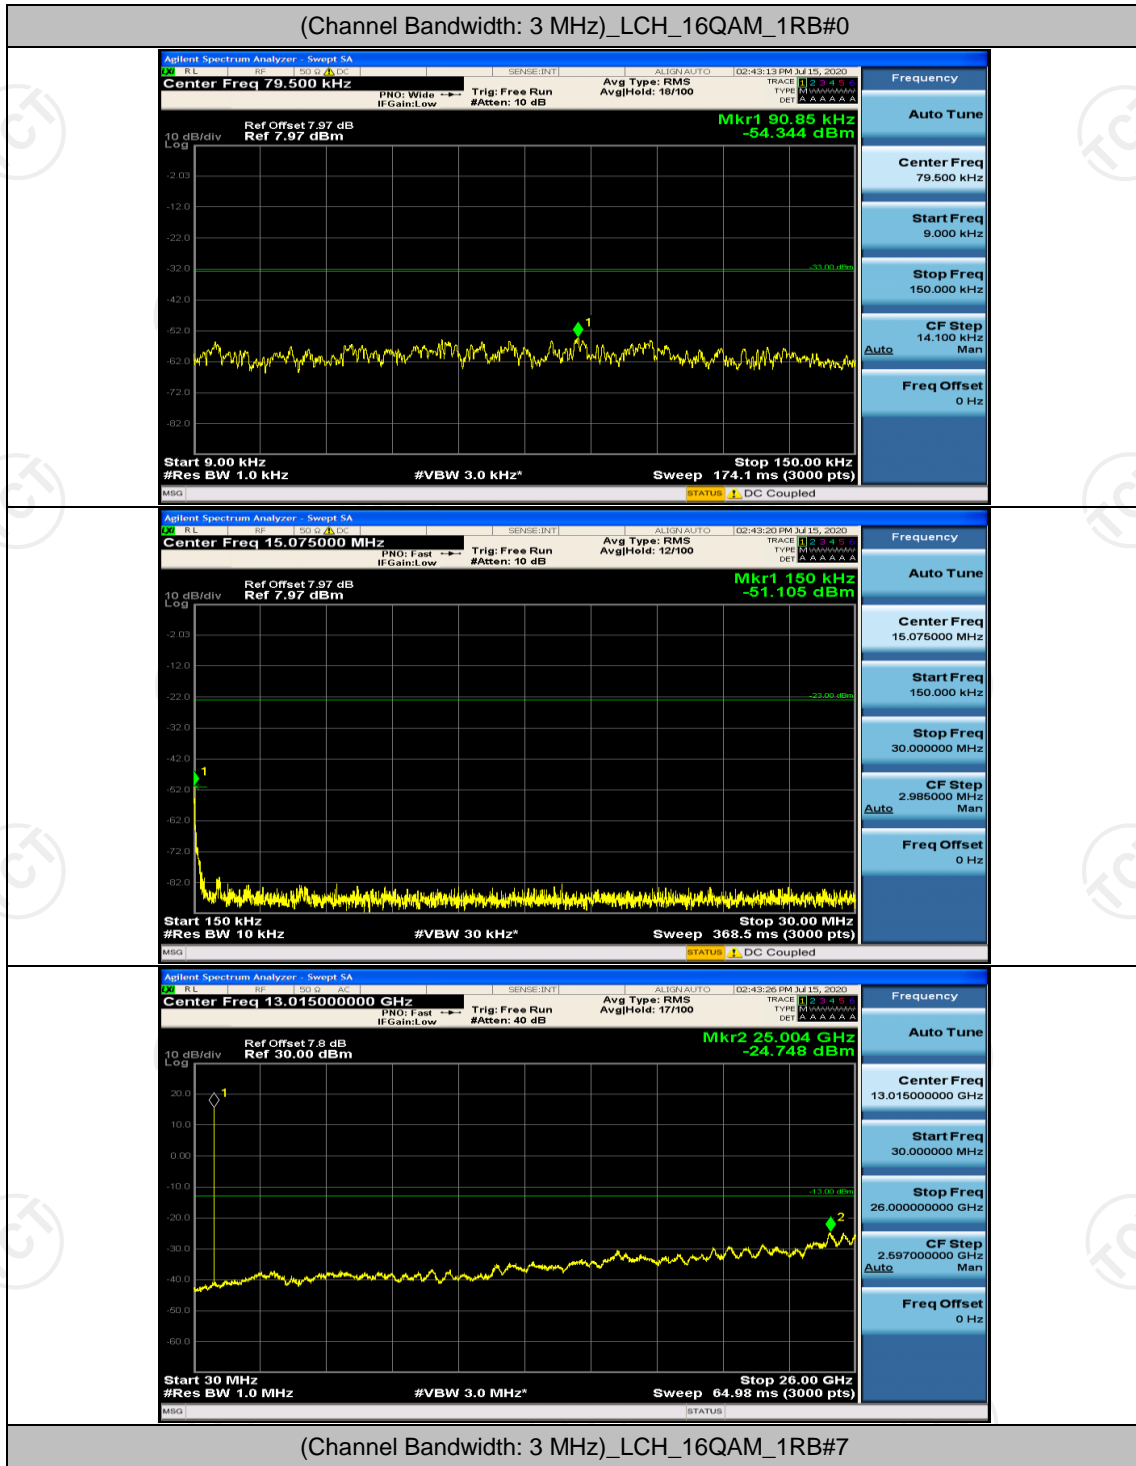

Channel Bandwidth: 10 MHz_LCH_QPSK_50RB#0

Channel Bandwidth: 10 MHz_HCH_QPSK_50RB#0

Channel Bandwidth: 10 MHz_LCH_16QAM_50RB#0

Channel Bandwidth: 10 MHz_HCH_16QAM_50RB#0

Appendix E: Conducted Spurious Emission

Test Graphs

Channel Bandwidth: 1.4 MHz

(Channel Bandwidth: 1.4 MHz)_HCH_QPSK_1RB#0

(Channel Bandwidth: 1.4 MHz)_LCH_16QAM_1RB#0

(Channel Bandwidth: 1.4 MHz)_MCH_16QAM_1RB#0

(Channel Bandwidth: 1.4 MHz)_HCH_16QAM_1RB#0

Channel Bandwidth: 3 MHz

(Channel Bandwidth: 3 MHz)_MCH_16QAM_1RB#0