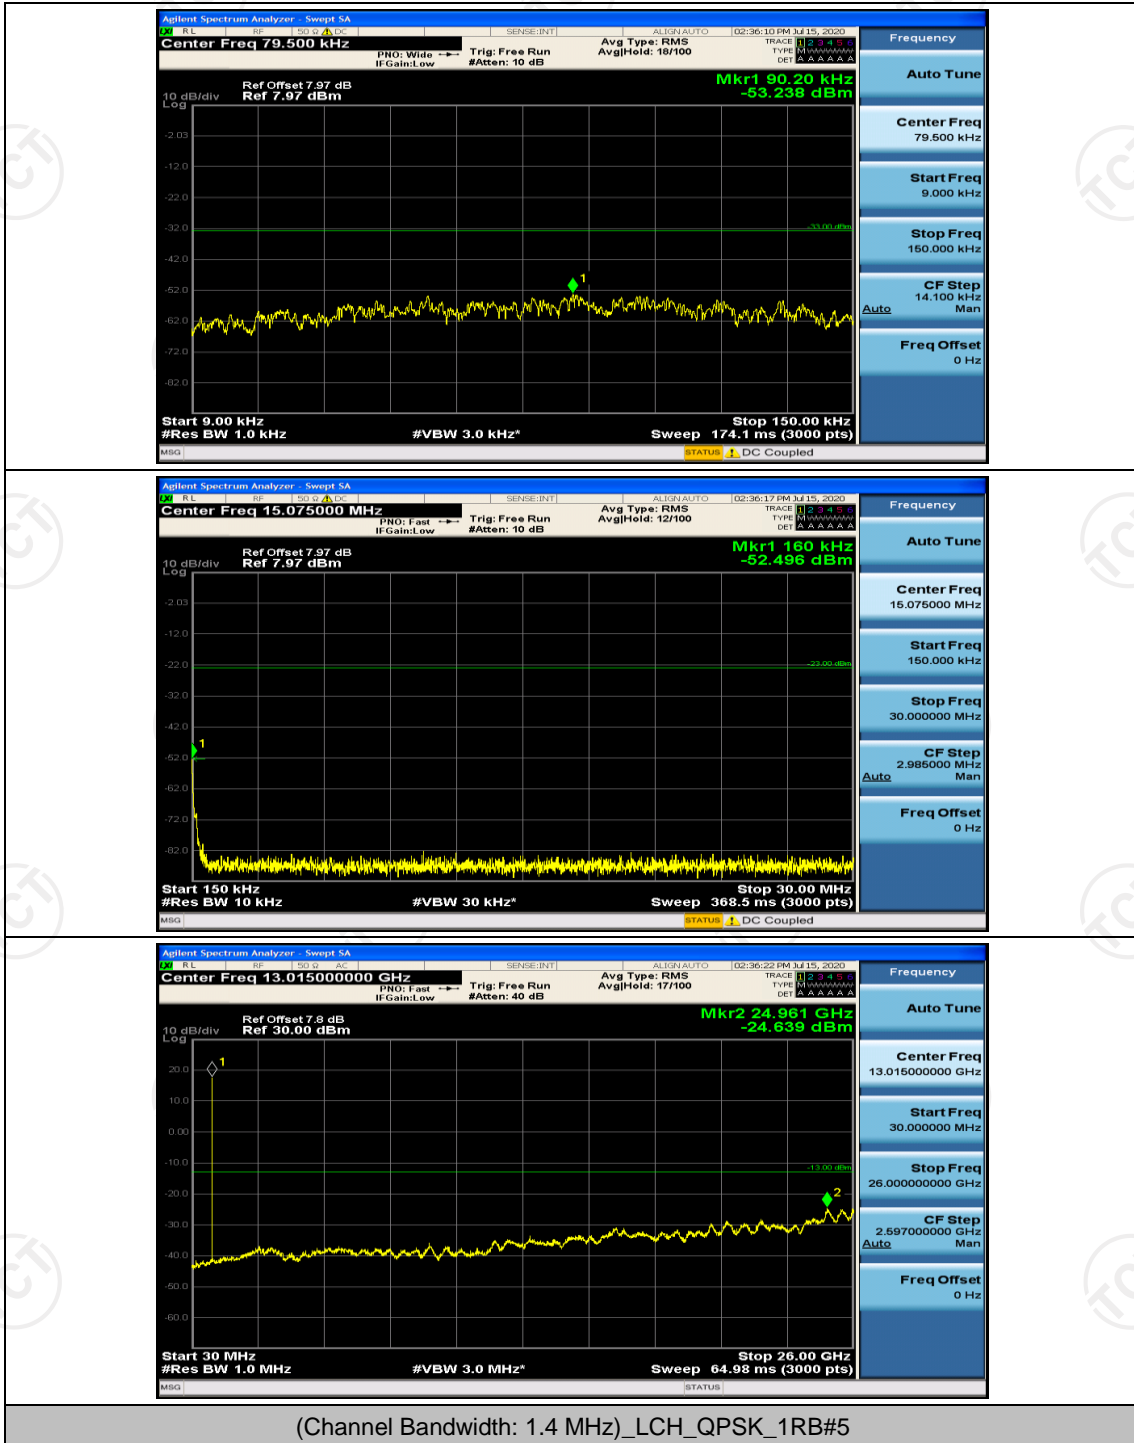

Appendix D: Band Edge

Test Graphs

Channel Bandwidth: 1.4 MHz

Channel Bandwidth: 3 MHz

Channel Bandwidth: 5 MHz

(Channel Bandwidth: 5 MHz)_LCH_16QAM_25RB#0

(Channel Bandwidth: 5 MHz)_HCH_16QAM_25RB#0

Channel Bandwidth: 10 MHz

Channel Bandwidth: 10 MHz_LCH_QPSK_50RB#0

Channel Bandwidth: 10 MHz_HCH_QPSK_50RB#0

Channel Bandwidth: 10 MHz_LCH_16QAM_50RB#0

Channel Bandwidth: 10 MHz_HCH_16QAM_50RB#0

Appendix E: Conducted Spurious Emission

Test Graphs

Channel Bandwidth: 1.4 MHz

(Channel Bandwidth: 1.4 MHz)_HCH_QPSK_1RB#0

(Channel Bandwidth: 1.4 MHz)_LCH_16QAM_1RB#0

(Channel Bandwidth: 1.4 MHz)_MCH_16QAM_1RB#0

(Channel Bandwidth: 1.4 MHz)_HCH_16QAM_1RB#0