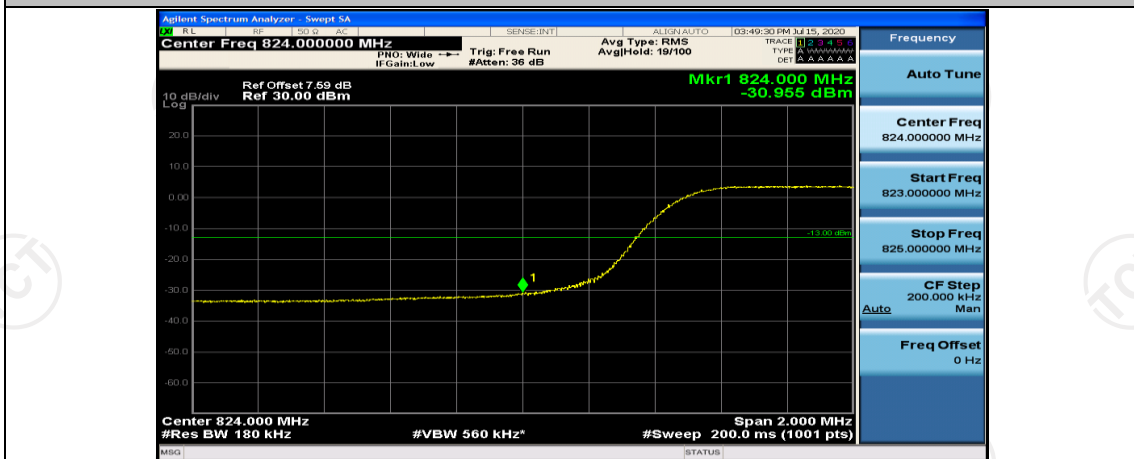

Appendix D: Band Edge

Test Graphs

Channel Bandwidth: 1.4 MHz

Channel Bandwidth: 3 MHz

Channel Bandwidth: 5 MHz

(Channel Bandwidth: 5 MHz)_LCH_16QAM_25RB#0

(Channel Bandwidth: 5 MHz)_HCH_16QAM_25RB#0

Channel Bandwidth: 10 MHz

Channel Bandwidth: 10 MHz_LCH_QPSK_50RB#0

Channel Bandwidth: 10 MHz_HCH_QPSK_50RB#0

Channel Bandwidth: 10 MHz_LCH_16QAM_50RB#0

Channel Bandwidth: 10 MHz_HCH_16QAM_50RB#0

Appendix E: Conducted Spurious Emission