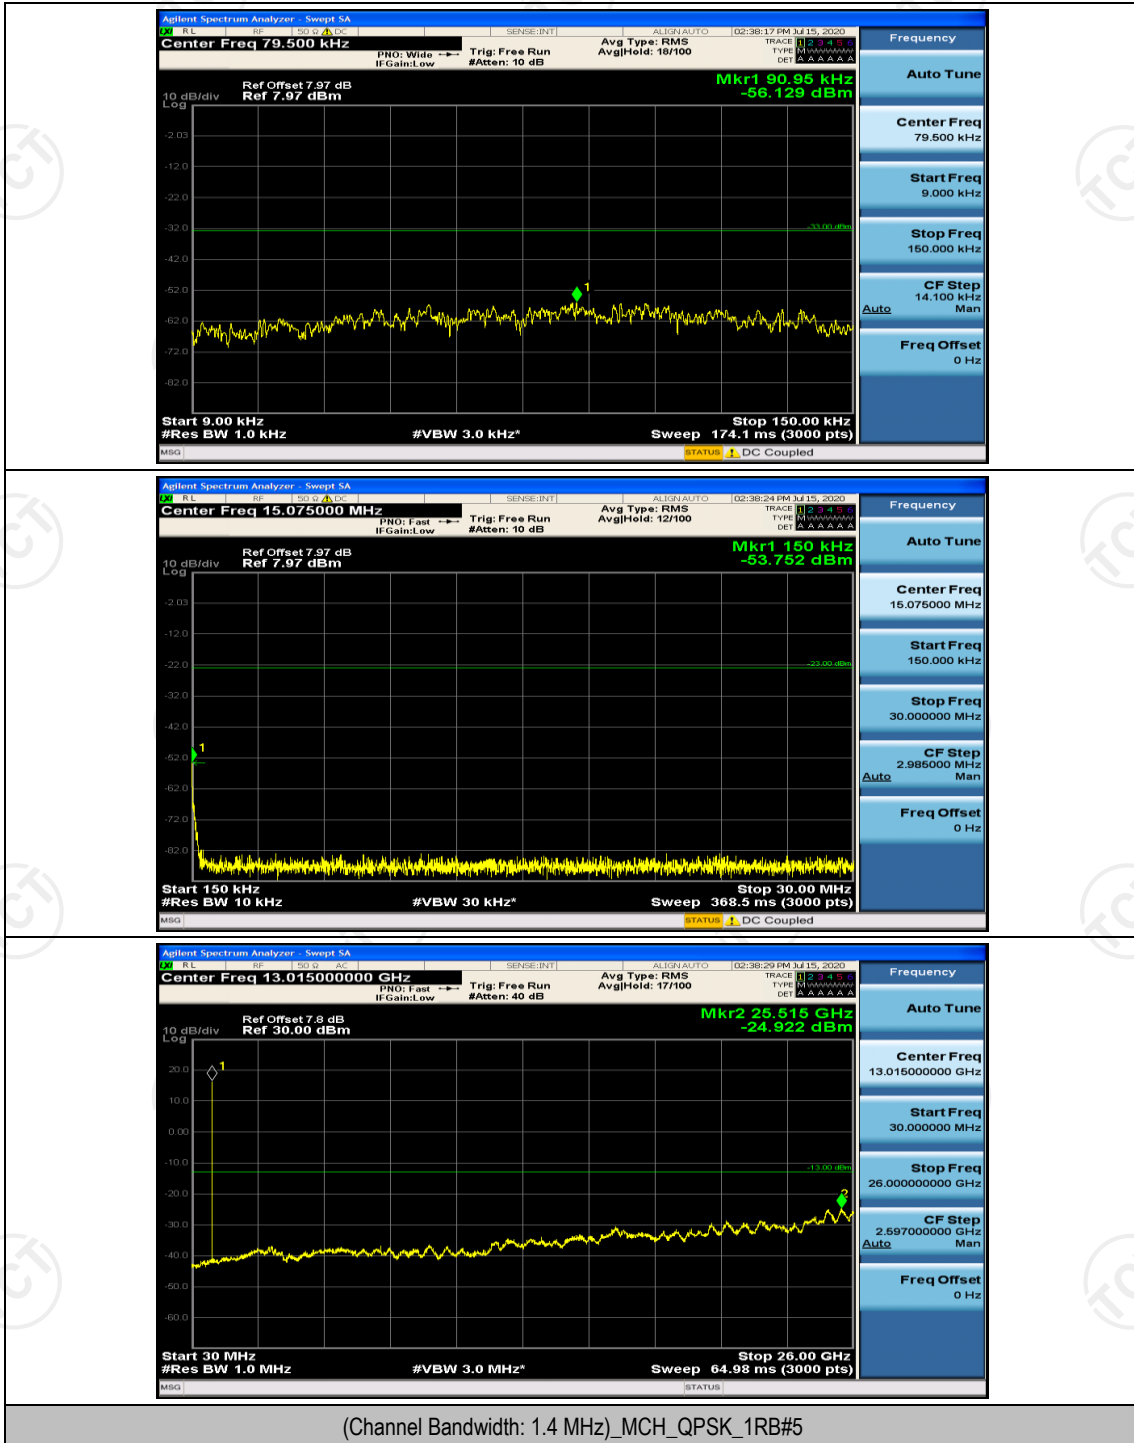

Channel Bandwidth: 10 MHz_LCH_QPSK_50RB#0

Channel Bandwidth: 10 MHz_HCH_QPSK_50RB#0

Channel Bandwidth: 10 MHz_LCH_16QAM_50RB#0

Channel Bandwidth: 10 MHz_HCH_16QAM_50RB#0

Appendix E: Conducted Spurious Emission

Test Graphs

Channel Bandwidth: 1.4 MHz

(Channel Bandwidth: 1.4 MHz)_HCH_QPSK_1RB#0

(Channel Bandwidth: 1.4 MHz)_LCH_16QAM_1RB#0

(Channel Bandwidth: 1.4 MHz)_MCH_16QAM_1RB#0

(Channel Bandwidth: 1.4 MHz)_HCH_16QAM_1RB#0

Channel Bandwidth: 3 MHz

(Channel Bandwidth: 3 MHz)_MCH_16QAM_1RB#0