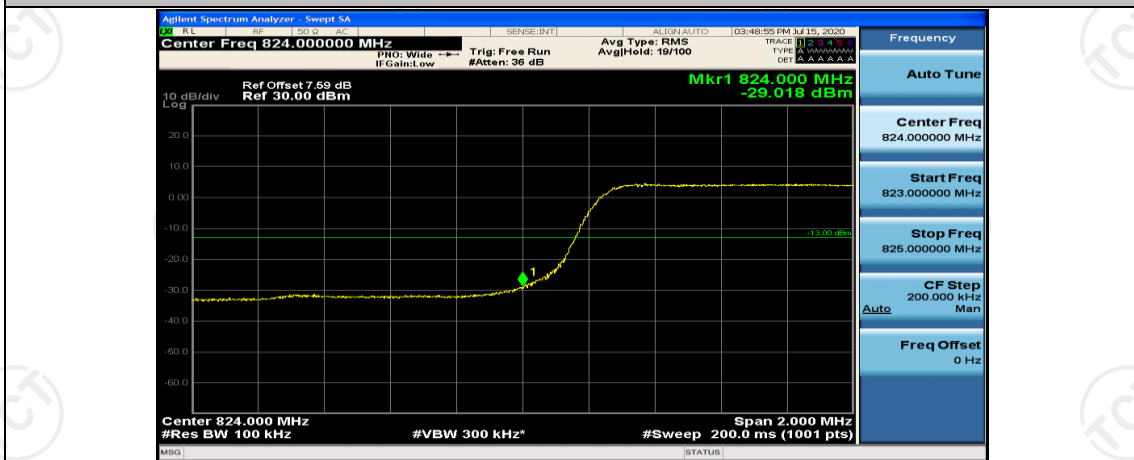

Appendix D: Band Edge

Test Graphs

Channel Bandwidth: 1.4 MHz

Channel Bandwidth: 3 MHz

Channel Bandwidth: 5 MHz

(Channel Bandwidth: 5 MHz)_LCH_16QAM_25RB#0

(Channel Bandwidth: 5 MHz)_HCH_16QAM_25RB#0

Channel Bandwidth: 10 MHz

Channel Bandwidth: 10 MHz_LCH_QPSK_50RB#0

Channel Bandwidth: 10 MHz_HCH_QPSK_50RB#0

Channel Bandwidth: 10 MHz_LCH_16QAM_50RB#0

Channel Bandwidth: 10 MHz_HCH_16QAM_50RB#0

Appendix E: Conducted Spurious Emission