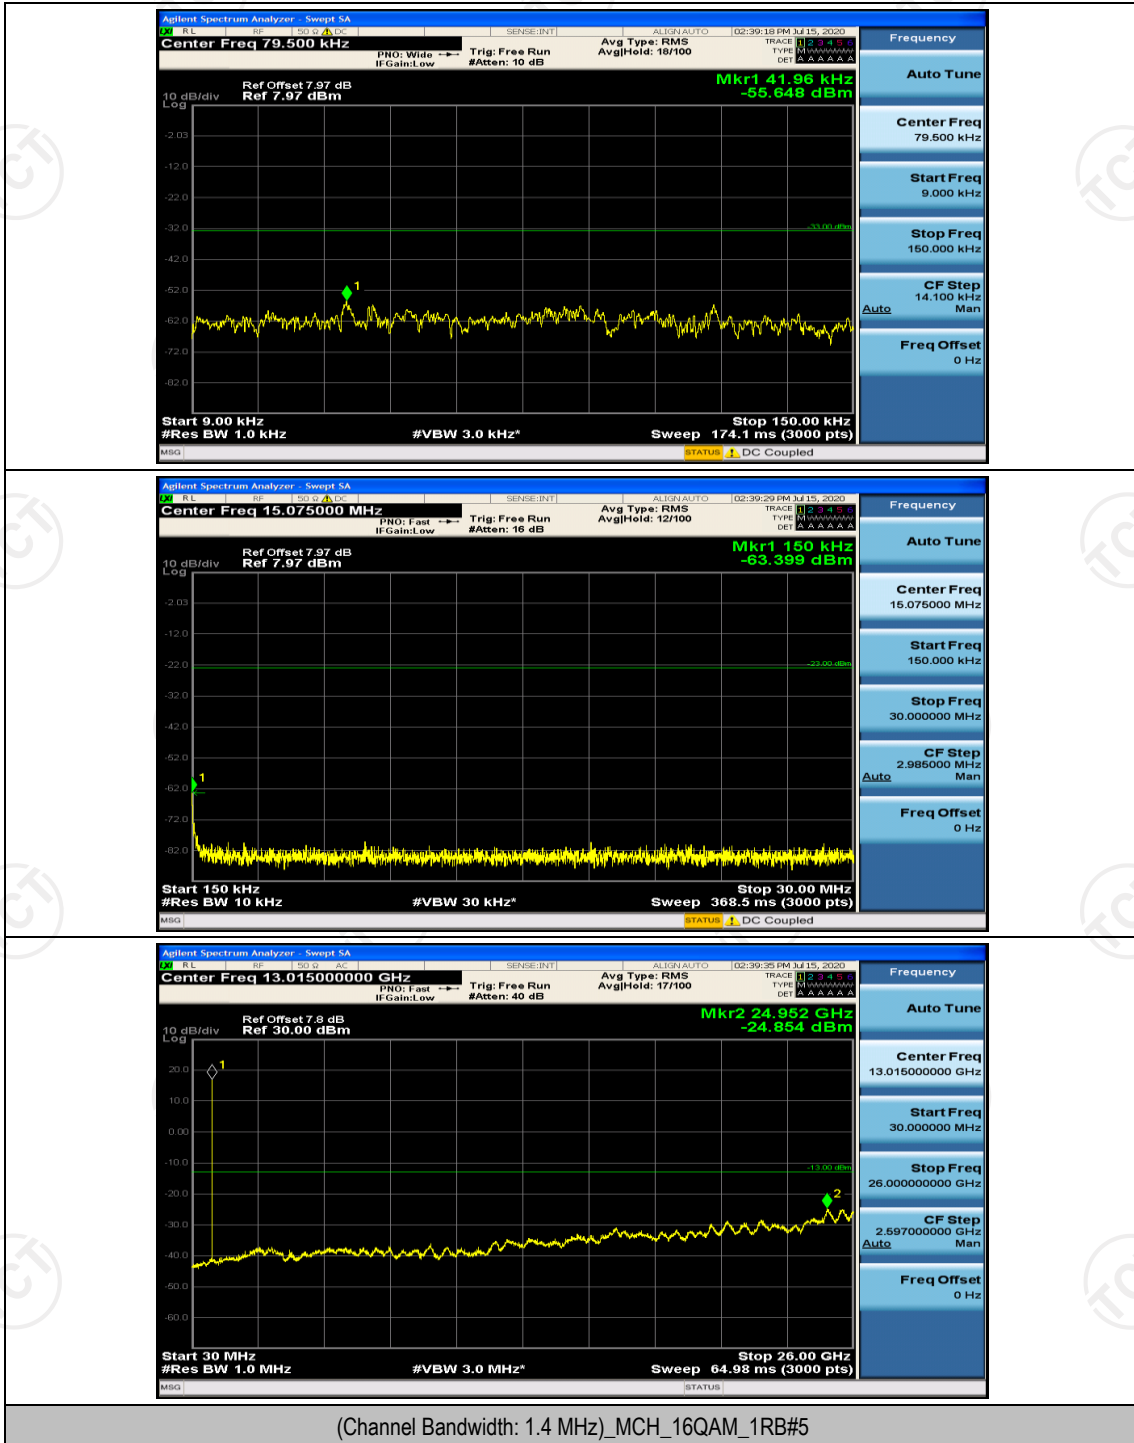

Channel Bandwidth: 10 MHz_LCH_QPSK_50RB#0

Channel Bandwidth: 10 MHz_HCH_QPSK_50RB#0

Channel Bandwidth: 10 MHz_LCH_16QAM_50RB#0

Channel Bandwidth: 10 MHz_HCH_16QAM_50RB#0

Appendix E: Conducted Spurious Emission

Test Graphs

Channel Bandwidth: 1.4 MHz

(Channel Bandwidth: 1.4 MHz)_HCH_QPSK_1RB#0

(Channel Bandwidth: 1.4 MHz)_LCH_16QAM_1RB#0

(Channel Bandwidth: 1.4 MHz)_MCH_16QAM_1RB#0

(Channel Bandwidth: 1.4 MHz)_HCH_16QAM_1RB#0

Channel Bandwidth: 3 MHz

(Channel Bandwidth: 3 MHz)_MCH_16QAM_1RB#0