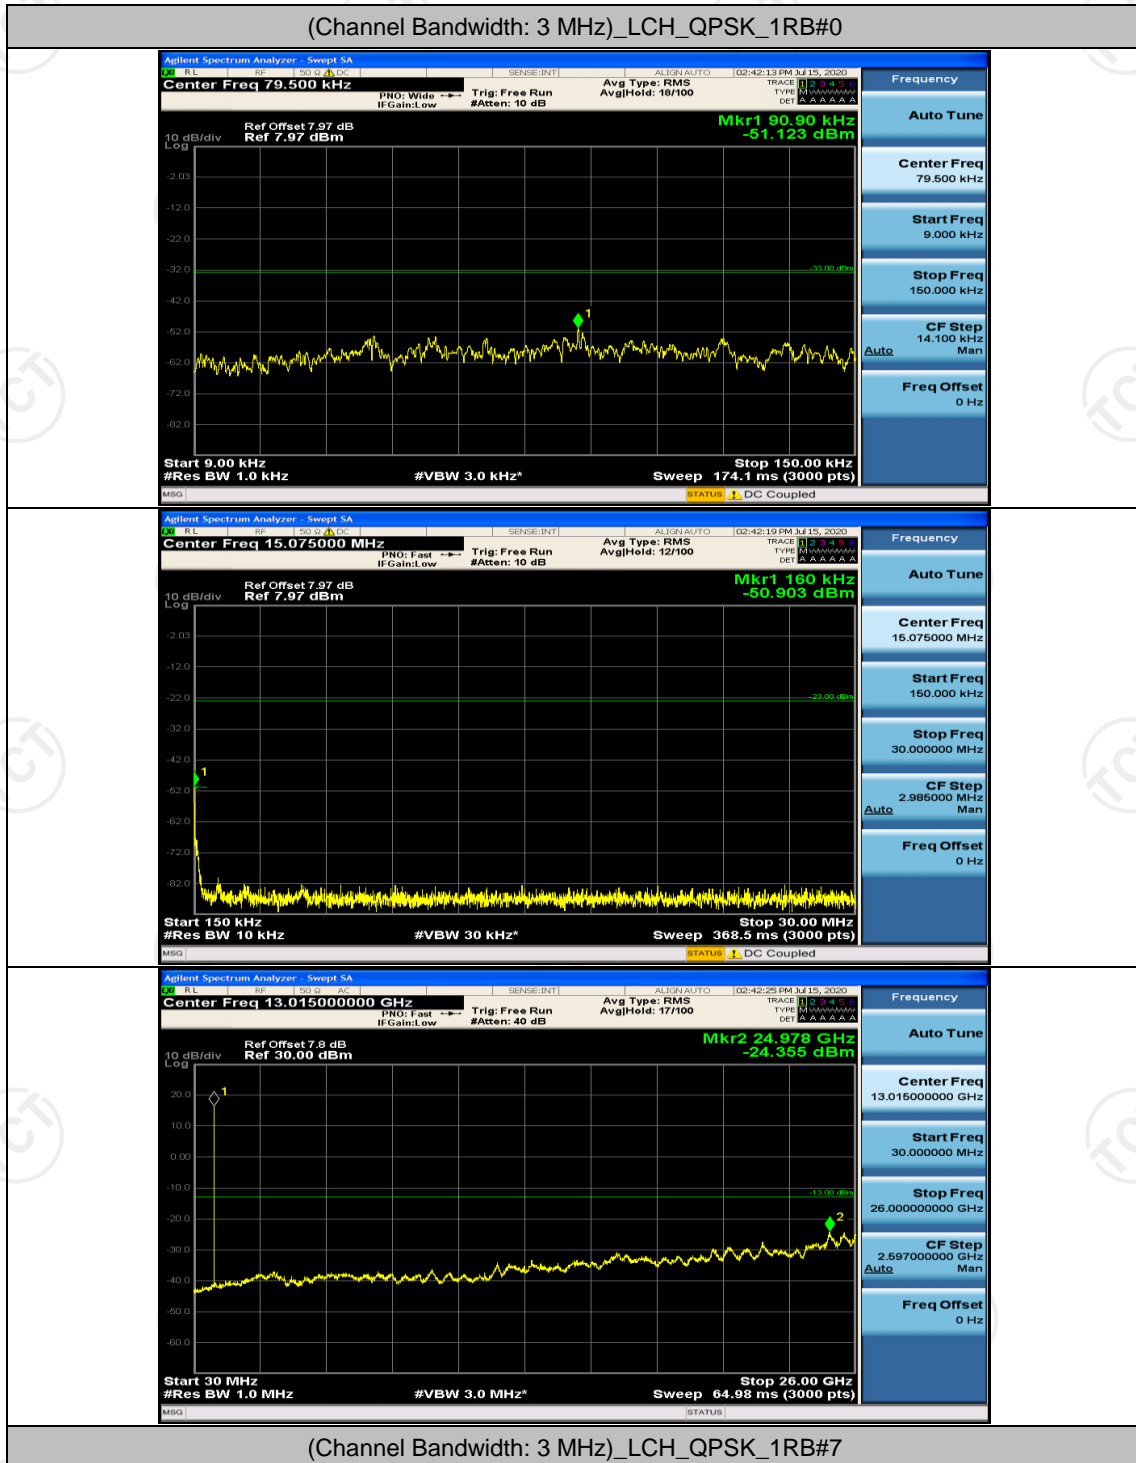

Channel Bandwidth: 10 MHz_LCH_QPSK_50RB#0

Channel Bandwidth: 10 MHz_HCH_QPSK_50RB#0

Channel Bandwidth: 10 MHz_LCH_16QAM_50RB#0

Channel Bandwidth: 10 MHz_HCH_16QAM_50RB#0

Appendix E: Conducted Spurious Emission

Test Graphs

Channel Bandwidth: 1.4 MHz

(Channel Bandwidth: 1.4 MHz)_HCH_QPSK_1RB#0

(Channel Bandwidth: 1.4 MHz)_LCH_16QAM_1RB#0

(Channel Bandwidth: 1.4 MHz)_MCH_16QAM_1RB#0

(Channel Bandwidth: 1.4 MHz)_HCH_16QAM_1RB#0

Channel Bandwidth: 3 MHz

(Channel Bandwidth: 3 MHz)_MCH_16QAM_1RB#0