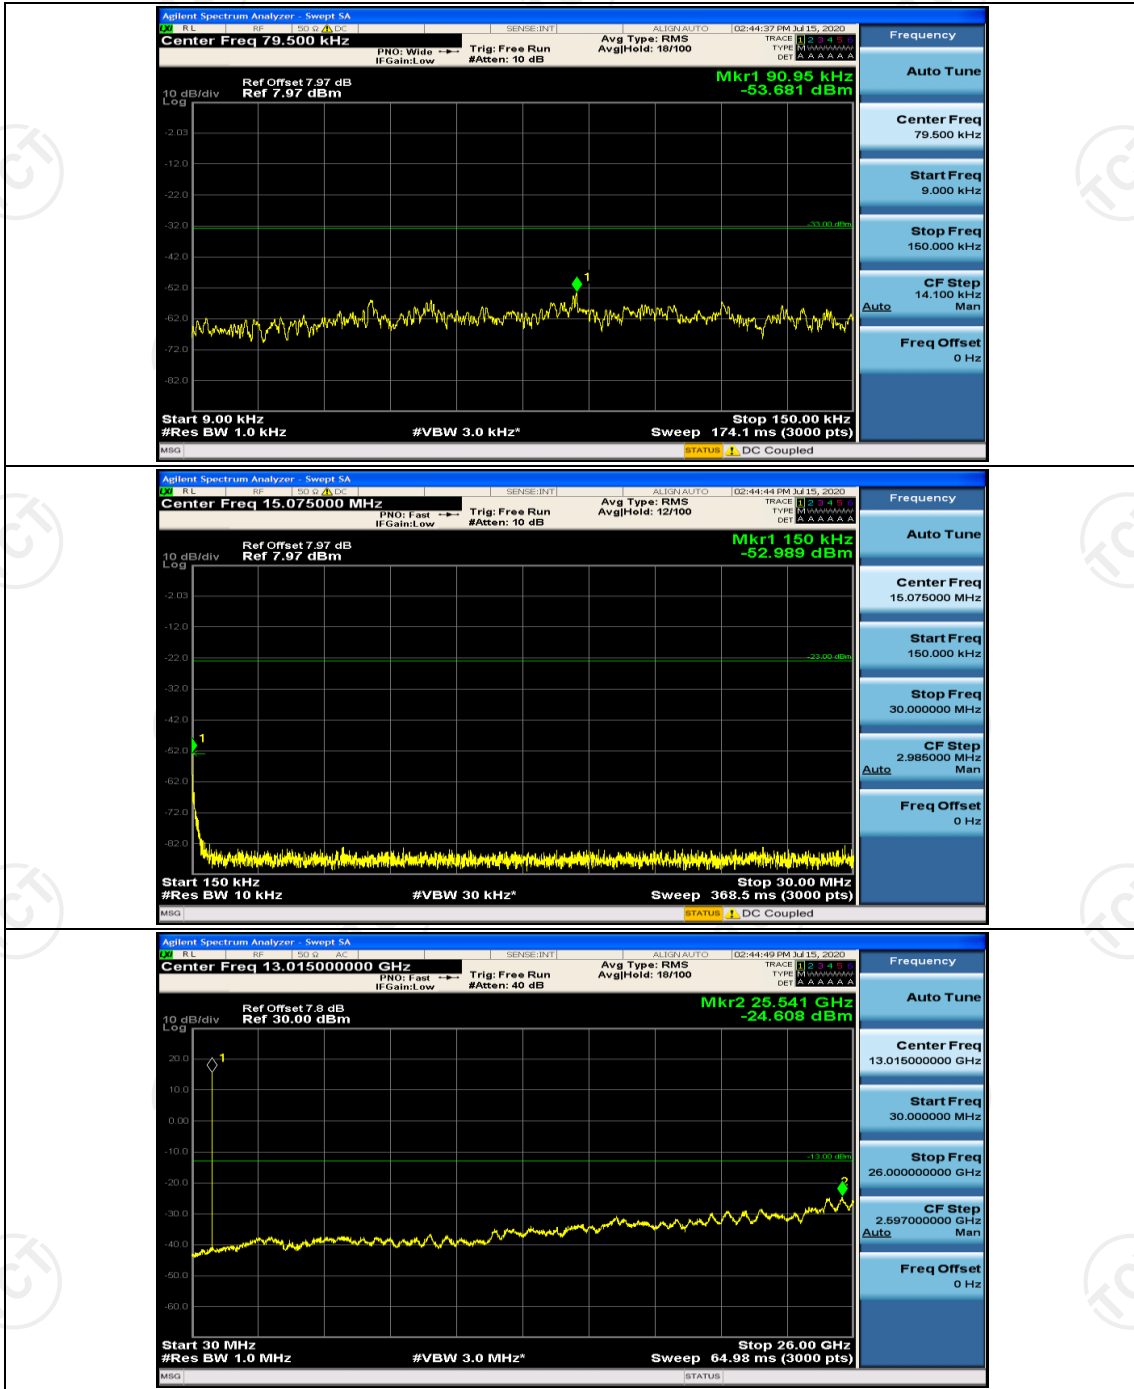

Channel Bandwidth: 10 MHz_LCH_QPSK_50RB#0

Channel Bandwidth: 10 MHz_HCH_QPSK_50RB#0

Channel Bandwidth: 10 MHz_LCH_16QAM_50RB#0

Channel Bandwidth: 10 MHz_HCH_16QAM_50RB#0

Appendix E: Conducted Spurious Emission

Test Graphs

Channel Bandwidth: 1.4 MHz

(Channel Bandwidth: 1.4 MHz)_HCH_QPSK_1RB#0

(Channel Bandwidth: 1.4 MHz)_LCH_16QAM_1RB#0

(Channel Bandwidth: 1.4 MHz)_MCH_16QAM_1RB#0

(Channel Bandwidth: 1.4 MHz)_HCH_16QAM_1RB#0

Channel Bandwidth: 3 MHz

(Channel Bandwidth: 3 MHz)_MCH_16QAM_1RB#0