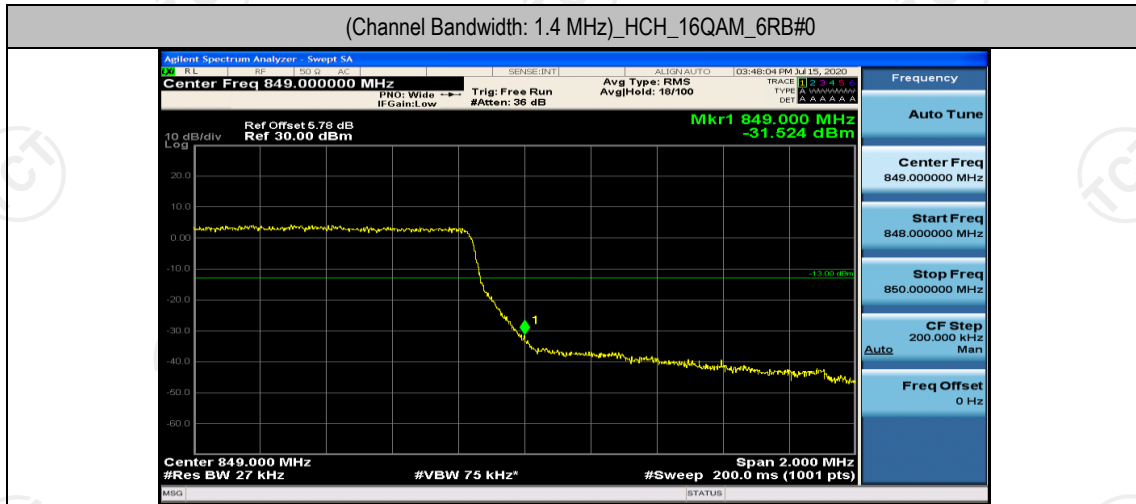

Appendix D: Band Edge

Test Graphs

Channel Bandwidth: 1.4 MHz

Channel Bandwidth: 3 MHz

Channel Bandwidth: 5 MHz

(Channel Bandwidth: 5 MHz)_LCH_16QAM_25RB#0

(Channel Bandwidth: 5 MHz)_HCH_16QAM_25RB#0

Channel Bandwidth: 10 MHz

Channel Bandwidth: 10 MHz_LCH_QPSK_50RB#0

Channel Bandwidth: 10 MHz_HCH_QPSK_50RB#0

Channel Bandwidth: 10 MHz_LCH_16QAM_50RB#0

Channel Bandwidth: 10 MHz_HCH_16QAM_50RB#0

Appendix E: Conducted Spurious Emission