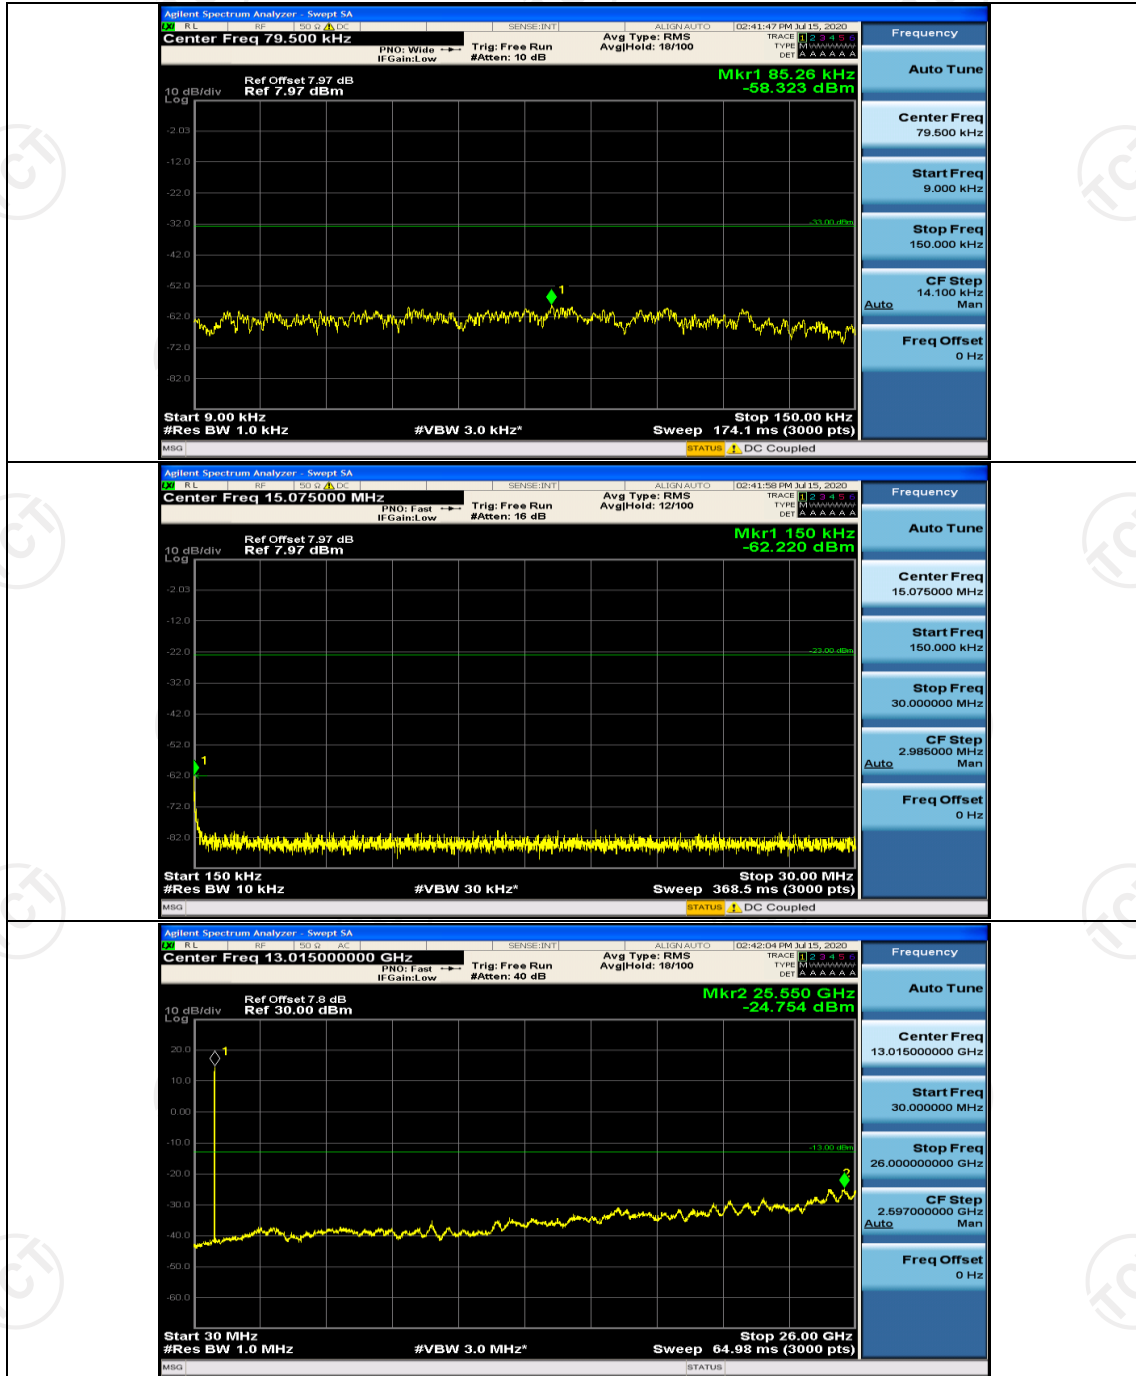

Channel Bandwidth: 10 MHz_LCH_QPSK_50RB#0

Channel Bandwidth: 10 MHz_HCH_QPSK_50RB#0

Channel Bandwidth: 10 MHz_LCH_16QAM_50RB#0

Channel Bandwidth: 10 MHz_HCH_16QAM_50RB#0

Appendix E: Conducted Spurious Emission

Test Graphs

Channel Bandwidth: 1.4 MHz

(Channel Bandwidth: 1.4 MHz)_HCH_QPSK_1RB#0

(Channel Bandwidth: 1.4 MHz)_LCH_16QAM_1RB#0

(Channel Bandwidth: 1.4 MHz)_MCH_16QAM_1RB#0

(Channel Bandwidth: 1.4 MHz)_HCH_16QAM_1RB#0

Channel Bandwidth: 3 MHz

(Channel Bandwidth: 3 MHz)_MCH_16QAM_1RB#0