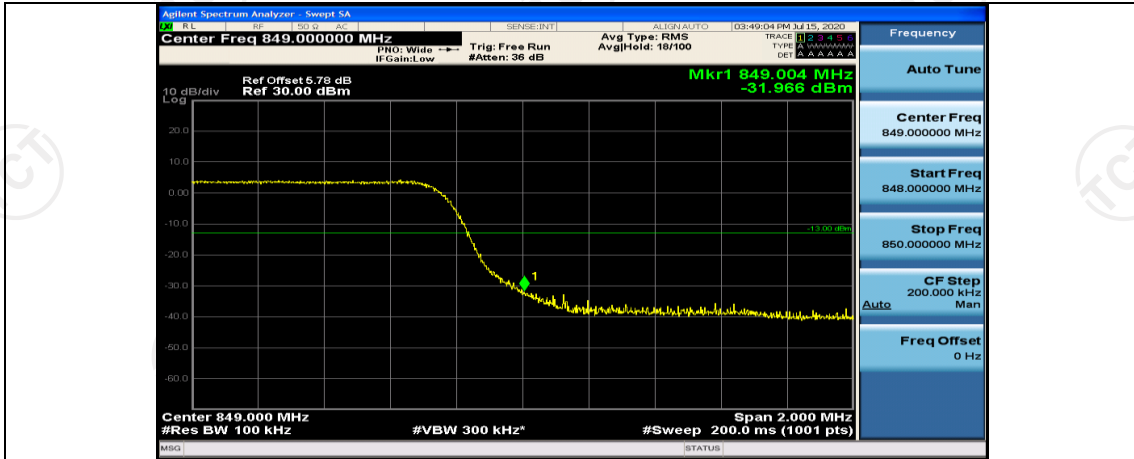

Appendix D: Band Edge

Test Graphs

Channel Bandwidth: 1.4 MHz

Channel Bandwidth: 3 MHz

Channel Bandwidth: 5 MHz

(Channel Bandwidth: 5 MHz)_LCH_16QAM_25RB#0

(Channel Bandwidth: 5 MHz)_HCH_16QAM_25RB#0

Channel Bandwidth: 10 MHz

Channel Bandwidth: 10 MHz_LCH_QPSK_50RB#0

Channel Bandwidth: 10 MHz_HCH_QPSK_50RB#0

Channel Bandwidth: 10 MHz_LCH_16QAM_50RB#0

Channel Bandwidth: 10 MHz_HCH_16QAM_50RB#0

Appendix E: Conducted Spurious Emission