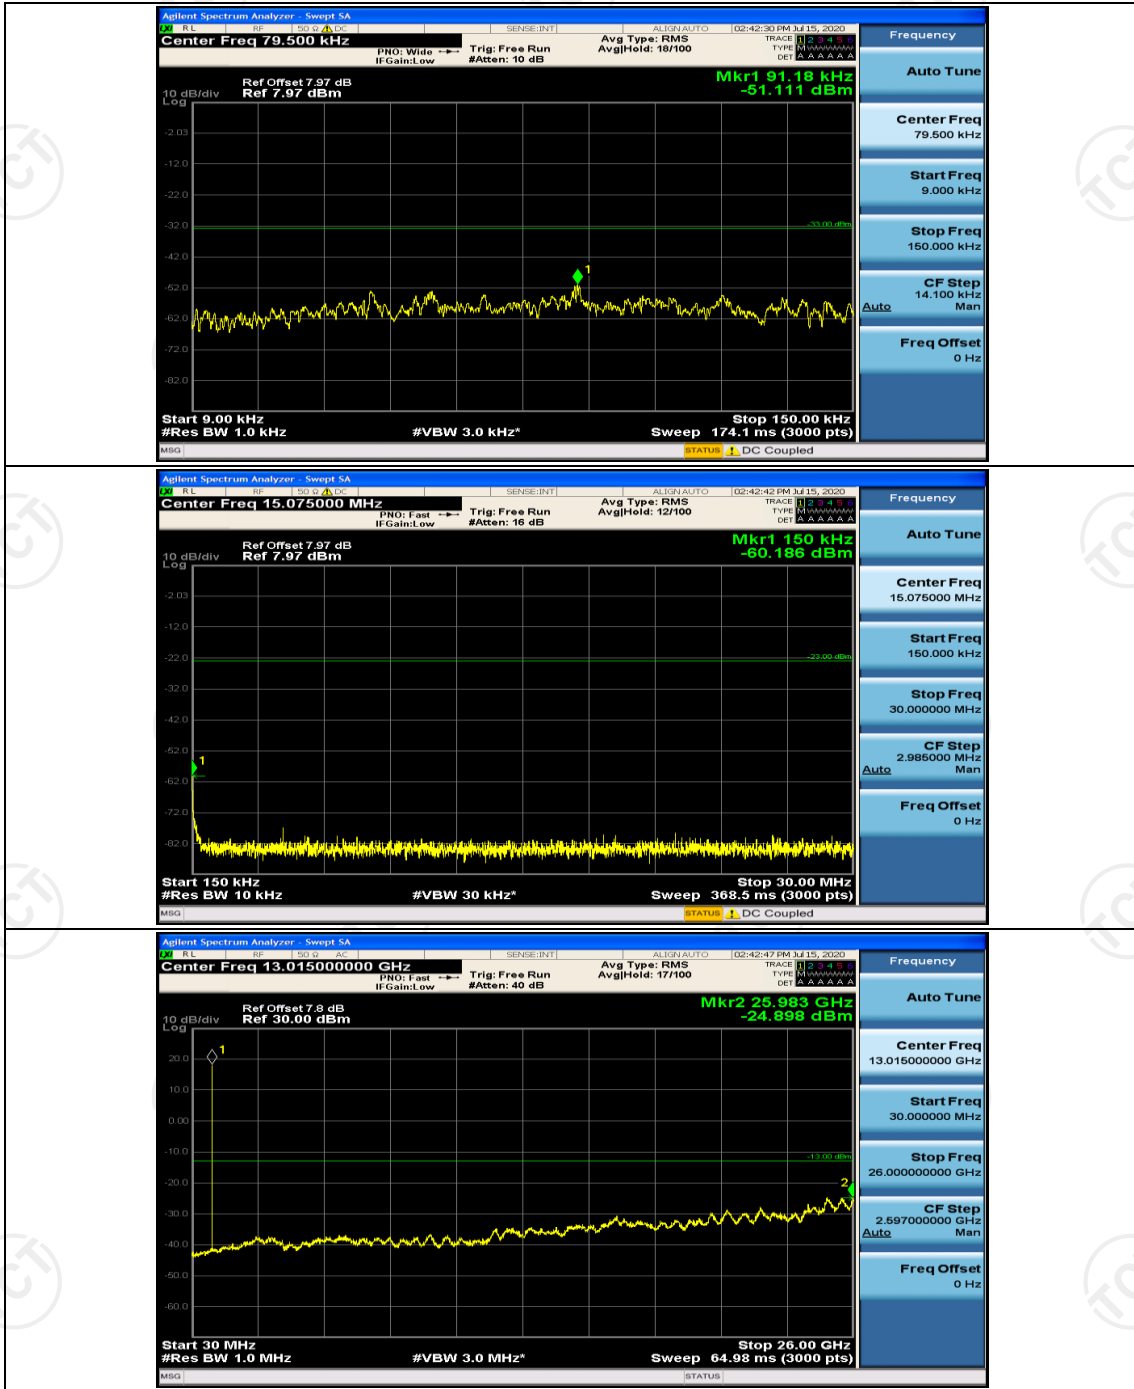

Channel Bandwidth: 10 MHz_LCH_QPSK_50RB#0

Channel Bandwidth: 10 MHz_HCH_QPSK_50RB#0

Channel Bandwidth: 10 MHz_LCH_16QAM_50RB#0

Channel Bandwidth: 10 MHz_HCH_16QAM_50RB#0

Appendix E: Conducted Spurious Emission

Test Graphs

Channel Bandwidth: 1.4 MHz

(Channel Bandwidth: 1.4 MHz)_HCH_QPSK_1RB#0

(Channel Bandwidth: 1.4 MHz)_LCH_16QAM_1RB#0

(Channel Bandwidth: 1.4 MHz)_MCH_16QAM_1RB#0

(Channel Bandwidth: 1.4 MHz)_HCH_16QAM_1RB#0

Channel Bandwidth: 3 MHz

(Channel Bandwidth: 3 MHz)_MCH_16QAM_1RB#0