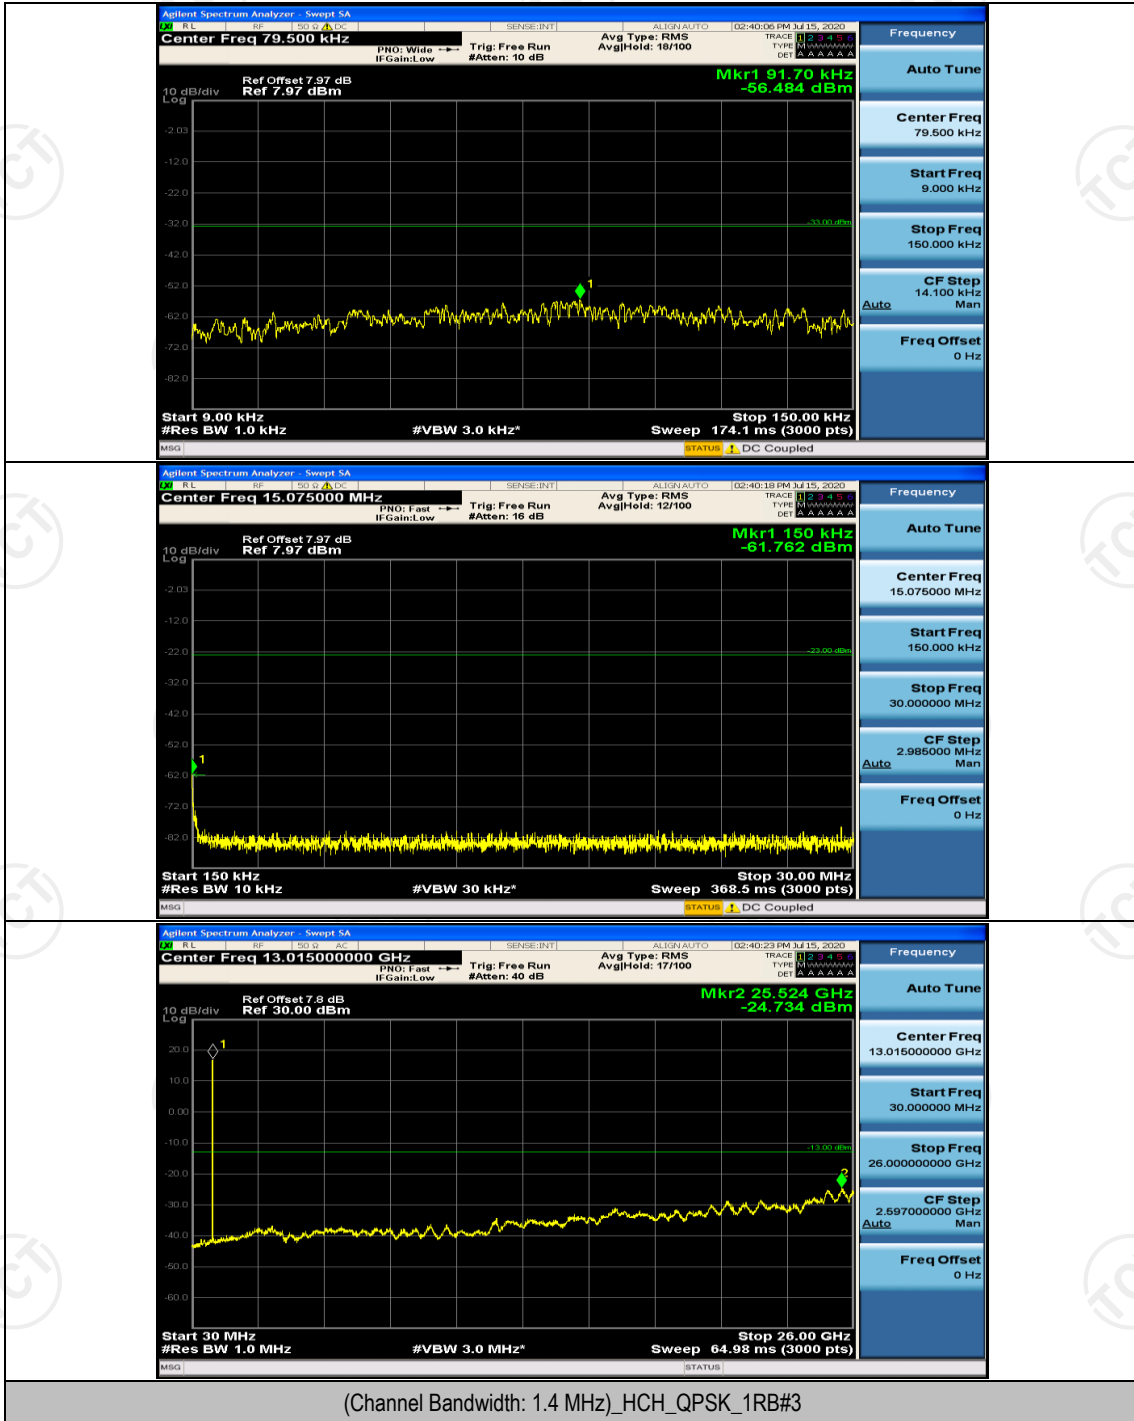

Channel Bandwidth: 10 MHz_LCH_QPSK_50RB#0

Channel Bandwidth: 10 MHz_HCH_QPSK_50RB#0

Channel Bandwidth: 10 MHz_LCH_16QAM_50RB#0

Channel Bandwidth: 10 MHz_HCH_16QAM_50RB#0

Appendix E: Conducted Spurious Emission

Test Graphs

Channel Bandwidth: 1.4 MHz

(Channel Bandwidth: 1.4 MHz)_HCH_QPSK_1RB#0

(Channel Bandwidth: 1.4 MHz)_LCH_16QAM_1RB#0

(Channel Bandwidth: 1.4 MHz)_MCH_16QAM_1RB#0

(Channel Bandwidth: 1.4 MHz)_HCH_16QAM_1RB#0

Channel Bandwidth: 3 MHz

(Channel Bandwidth: 3 MHz)_MCH_16QAM_1RB#0