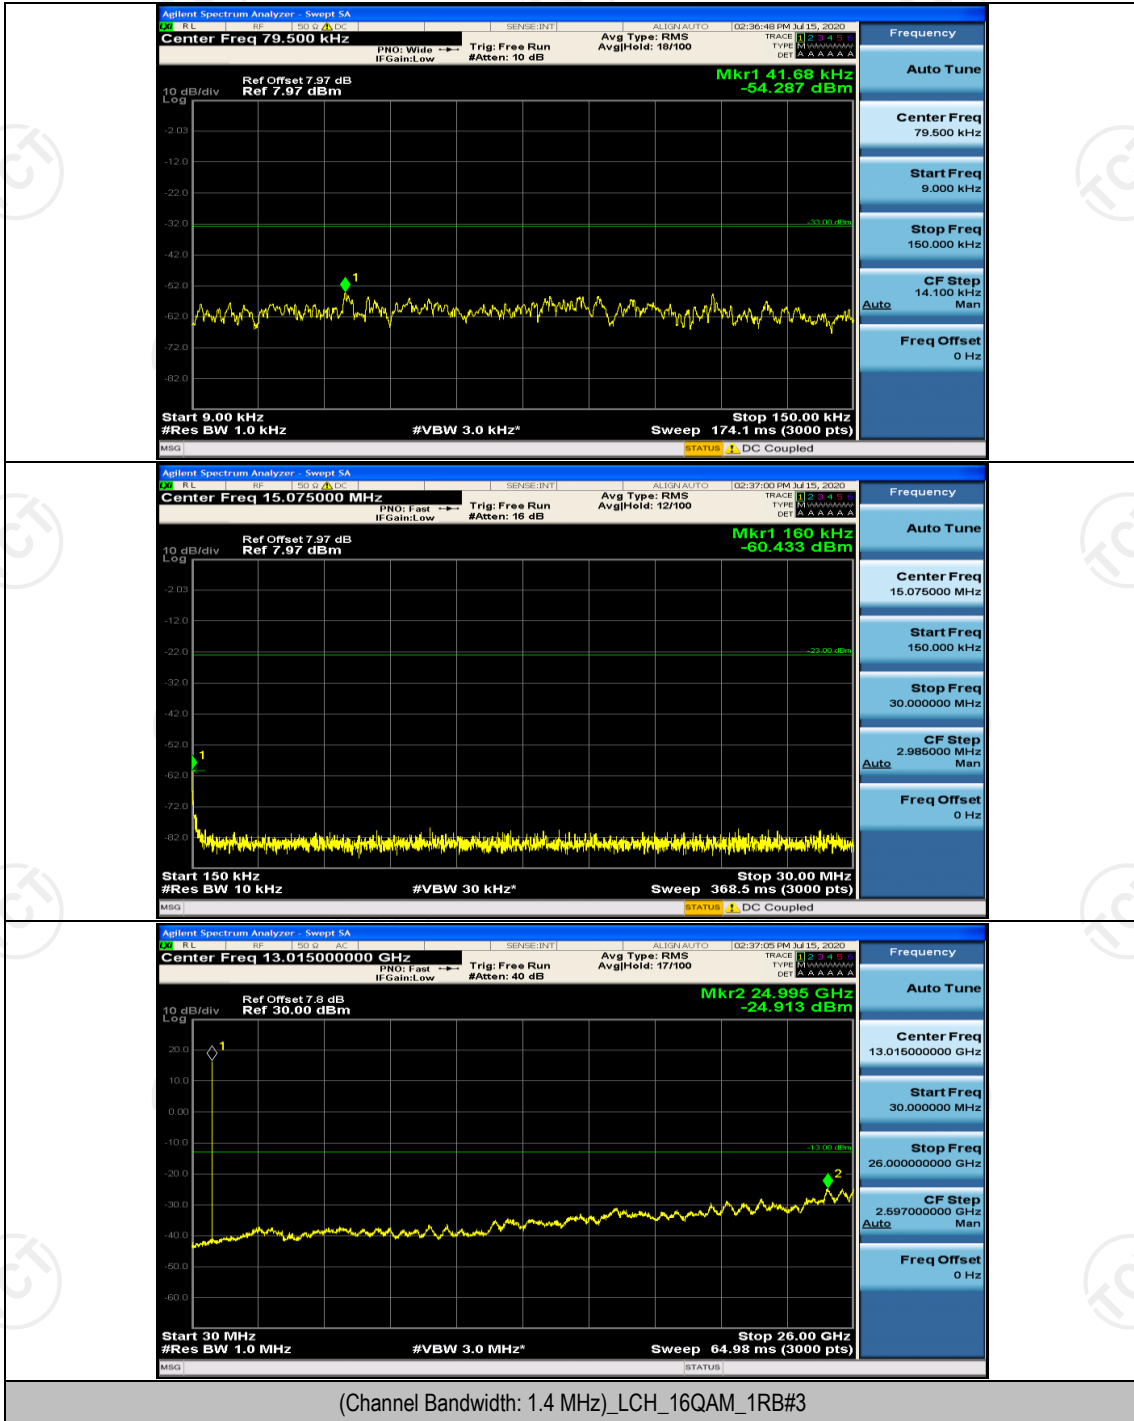

Channel Bandwidth: 10 MHz_LCH_QPSK_50RB#0

Channel Bandwidth: 10 MHz_HCH_QPSK_50RB#0

Channel Bandwidth: 10 MHz_LCH_16QAM_50RB#0

Channel Bandwidth: 10 MHz_HCH_16QAM_50RB#0

Appendix E: Conducted Spurious Emission

Test Graphs

Channel Bandwidth: 1.4 MHz

(Channel Bandwidth: 1.4 MHz)_HCH_QPSK_1RB#0

(Channel Bandwidth: 1.4 MHz)_LCH_16QAM_1RB#0

(Channel Bandwidth: 1.4 MHz)_MCH_16QAM_1RB#0

(Channel Bandwidth: 1.4 MHz)_HCH_16QAM_1RB#0

Channel Bandwidth: 3 MHz

(Channel Bandwidth: 3 MHz)_MCH_16QAM_1RB#0