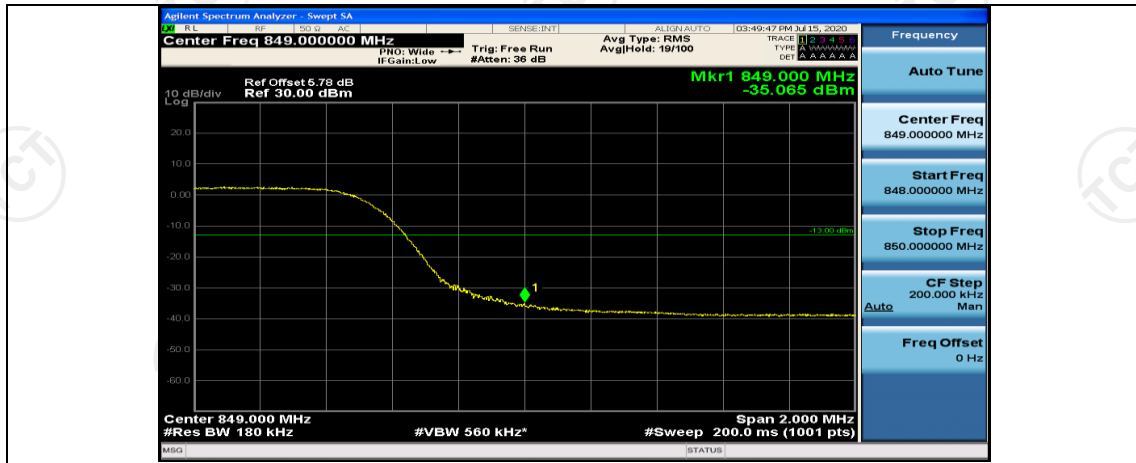

Channel Bandwidth: 10 MHz_LCH_QPSK_50RB#0

Channel Bandwidth: 10 MHz_HCH_QPSK_50RB#0

Channel Bandwidth: 10 MHz_LCH_16QAM_50RB#0

Channel Bandwidth: 10 MHz_HCH_16QAM_50RB#0

Appendix E: Conducted Spurious Emission

Test Graphs

Channel Bandwidth: 1.4 MHz

(Channel Bandwidth: 1.4 MHz)_HCH_QPSK_1RB#0

(Channel Bandwidth: 1.4 MHz)_LCH_16QAM_1RB#0

(Channel Bandwidth: 1.4 MHz)_MCH_16QAM_1RB#0

(Channel Bandwidth: 1.4 MHz)_HCH_16QAM_1RB#0