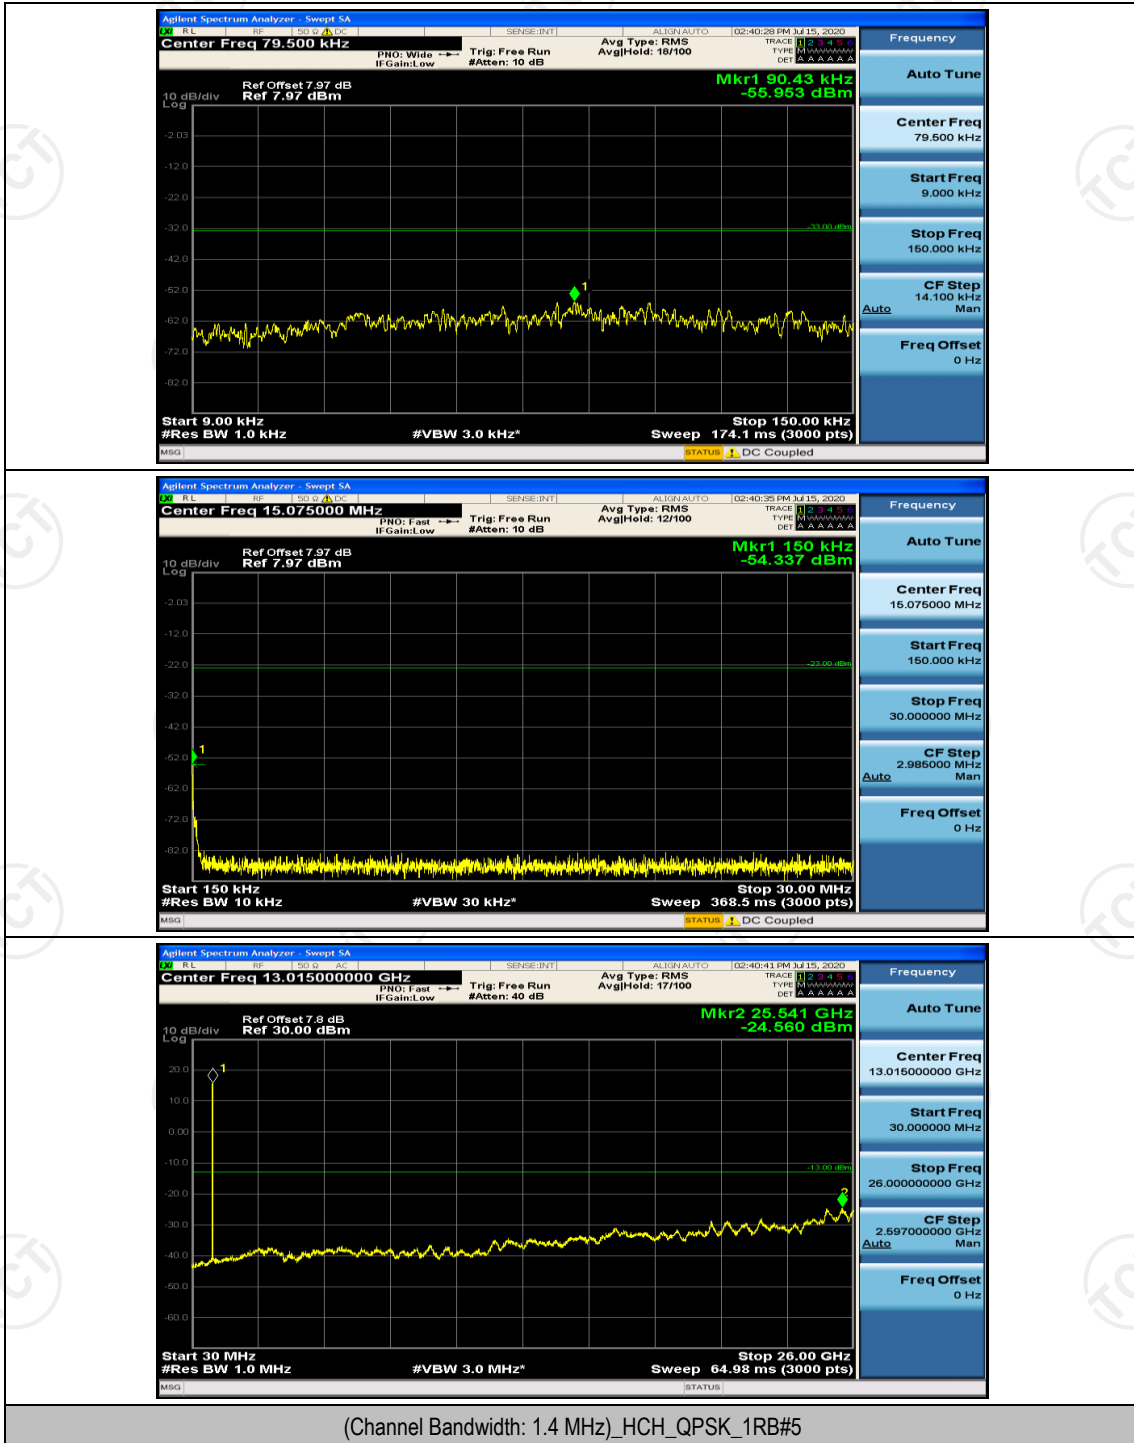

Channel Bandwidth: 10 MHz_LCH_QPSK_50RB#0

Channel Bandwidth: 10 MHz_HCH_QPSK_50RB#0

Channel Bandwidth: 10 MHz_LCH_16QAM_50RB#0

Channel Bandwidth: 10 MHz_HCH_16QAM_50RB#0

Appendix E: Conducted Spurious Emission

Test Graphs

Channel Bandwidth: 1.4 MHz

(Channel Bandwidth: 1.4 MHz)_HCH_QPSK_1RB#0

(Channel Bandwidth: 1.4 MHz)_LCH_16QAM_1RB#0

(Channel Bandwidth: 1.4 MHz)_MCH_16QAM_1RB#0

(Channel Bandwidth: 1.4 MHz)_HCH_16QAM_1RB#0

Channel Bandwidth: 3 MHz

(Channel Bandwidth: 3 MHz)_MCH_16QAM_1RB#0