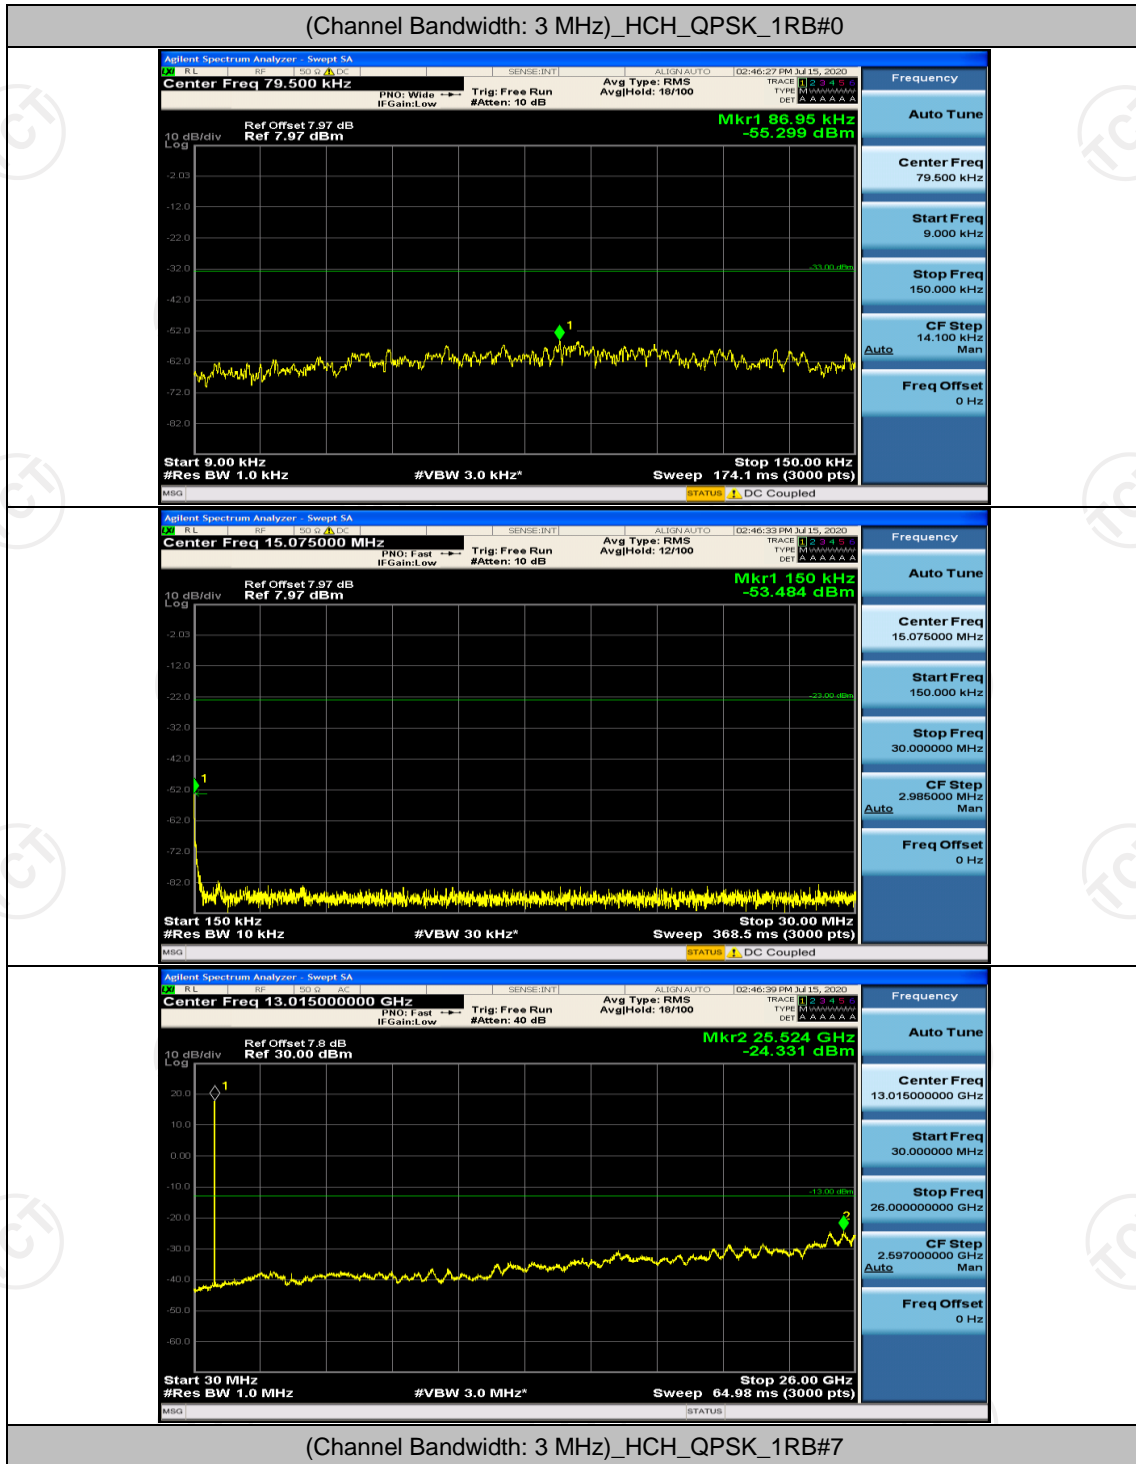

Channel Bandwidth: 10 MHz_LCH_QPSK_50RB#0

Channel Bandwidth: 10 MHz_HCH_QPSK_50RB#0

Channel Bandwidth: 10 MHz_LCH_16QAM_50RB#0

Channel Bandwidth: 10 MHz_HCH_16QAM_50RB#0

Appendix E: Conducted Spurious Emission

Test Graphs

Channel Bandwidth: 1.4 MHz

(Channel Bandwidth: 1.4 MHz)_HCH_QPSK_1RB#0

(Channel Bandwidth: 1.4 MHz)_LCH_16QAM_1RB#0

(Channel Bandwidth: 1.4 MHz)_MCH_16QAM_1RB#0

(Channel Bandwidth: 1.4 MHz)_HCH_16QAM_1RB#0

Channel Bandwidth: 3 MHz

(Channel Bandwidth: 3 MHz)_MCH_16QAM_1RB#0