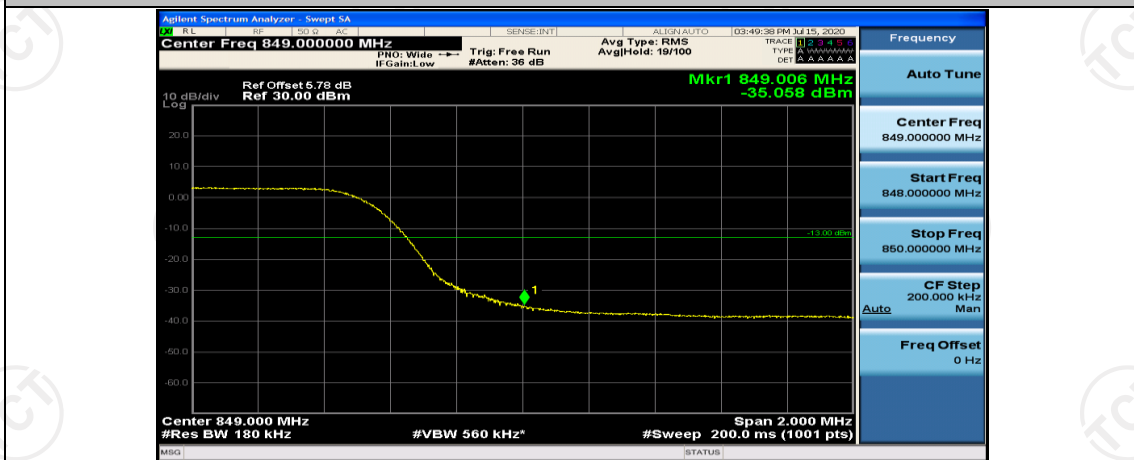

Appendix D: Band Edge

Test Graphs

Channel Bandwidth: 1.4 MHz

Channel Bandwidth: 3 MHz

Channel Bandwidth: 5 MHz

(Channel Bandwidth: 5 MHz)_LCH_16QAM_25RB#0

(Channel Bandwidth: 5 MHz)_HCH_16QAM_25RB#0

Channel Bandwidth: 10 MHz

Channel Bandwidth: 10 MHz_LCH_QPSK_50RB#0

Channel Bandwidth: 10 MHz_HCH_QPSK_50RB#0

Channel Bandwidth: 10 MHz_LCH_16QAM_50RB#0

Channel Bandwidth: 10 MHz_HCH_16QAM_50RB#0

Appendix E: Conducted Spurious Emission