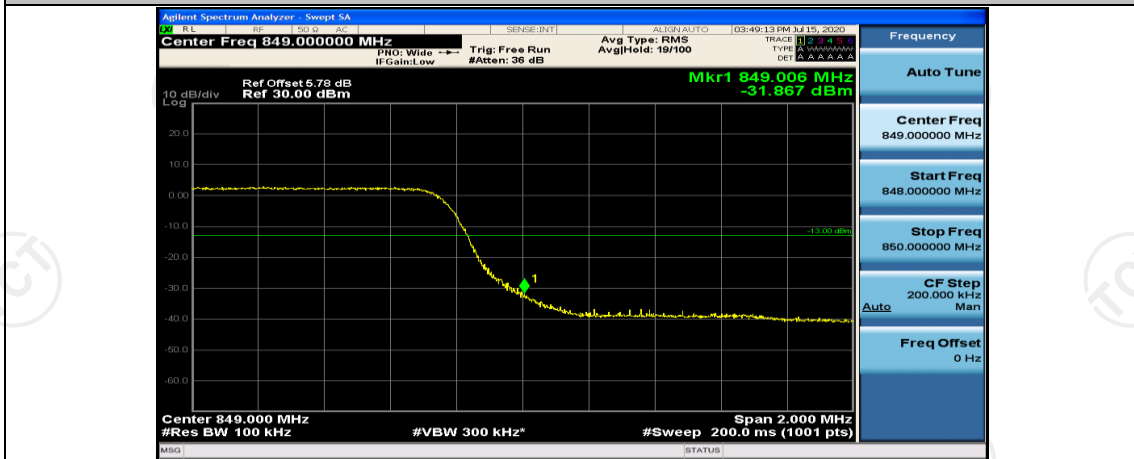

Appendix D: Band Edge

Test Graphs

Channel Bandwidth: 1.4 MHz

Channel Bandwidth: 3 MHz

Channel Bandwidth: 5 MHz

(Channel Bandwidth: 5 MHz)_LCH_16QAM_25RB#0

(Channel Bandwidth: 5 MHz)_HCH_16QAM_25RB#0

Channel Bandwidth: 10 MHz

Channel Bandwidth: 10 MHz_LCH_QPSK_50RB#0

Channel Bandwidth: 10 MHz_HCH_QPSK_50RB#0

Channel Bandwidth: 10 MHz_LCH_16QAM_50RB#0

Channel Bandwidth: 10 MHz_HCH_16QAM_50RB#0

Appendix E: Conducted Spurious Emission