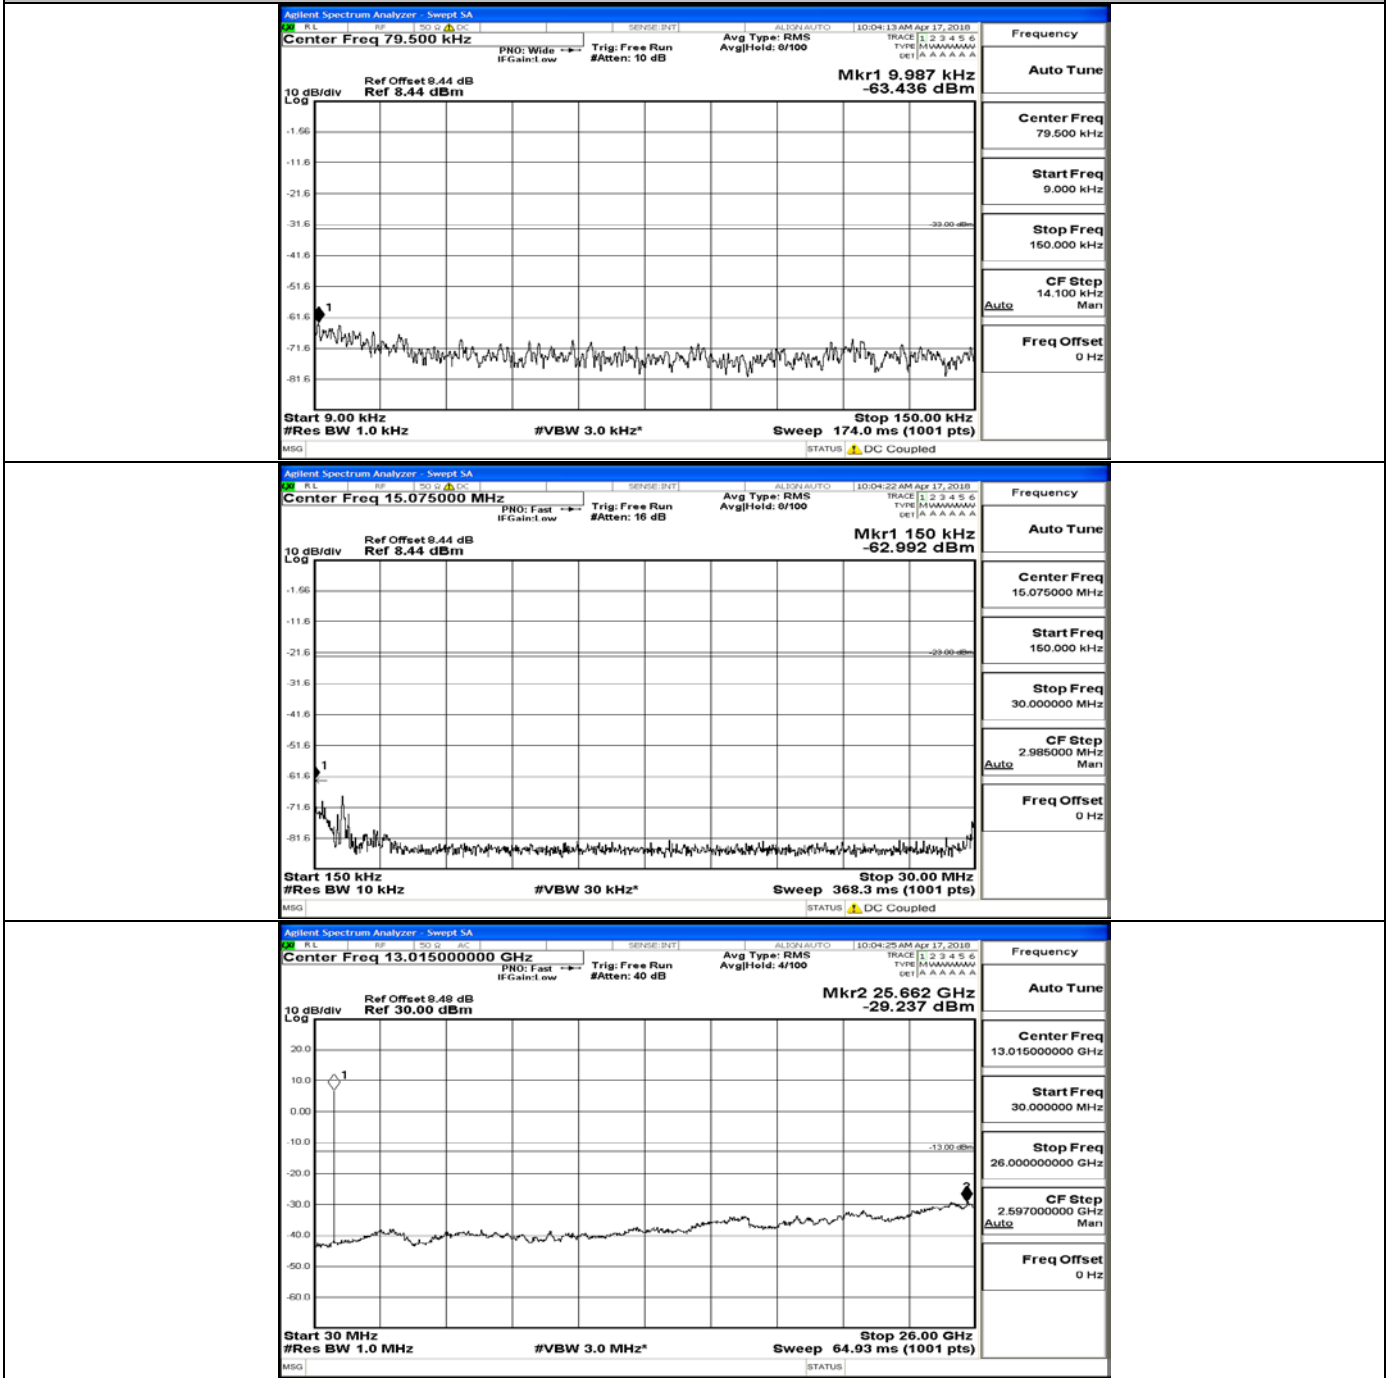

D.5 Conducted Spurious Emission

CSE Test Graph(s) (Channel Bandwidth: 1.4 MHz)_LCH_QPSK

CSE Test Graph(s) (Channel Bandwidth: 1.4 MHz)_MCH_QPSK

CSE Test Graph(s) (Channel Bandwidth: 1.4 MHz)_HCH_QPSK

CSE Test Graph(s) (Channel Bandwidth: 1.4 MHz)_LCH_16QAM

CSE Test Graph(s) (Channel Bandwidth: 1.4 MHz)_MCH_16QAM

CSE Test Graph(s) (Channel Bandwidth: 1.4 MHz)_HCH_16QAM

CSE Test Graph(s) (Channel Bandwidth: 3 MHz)_LCH_QPSK

CSE Test Graph(s) (Channel Bandwidth: 3 MHz)_MCH_QPSK

CSE Test Graph(s) (Channel Bandwidth: 3 MHz)_HCH_QPSK

CSE Test Graph(s) (Channel Bandwidth: 3 MHz)_LCH_16QAM

CSE Test Graph(s) (Channel Bandwidth: 3 MHz)_MCH_16QAM

CSE Test Graph(s) (Channel Bandwidth: 3 MHz)_HCH_16QAM