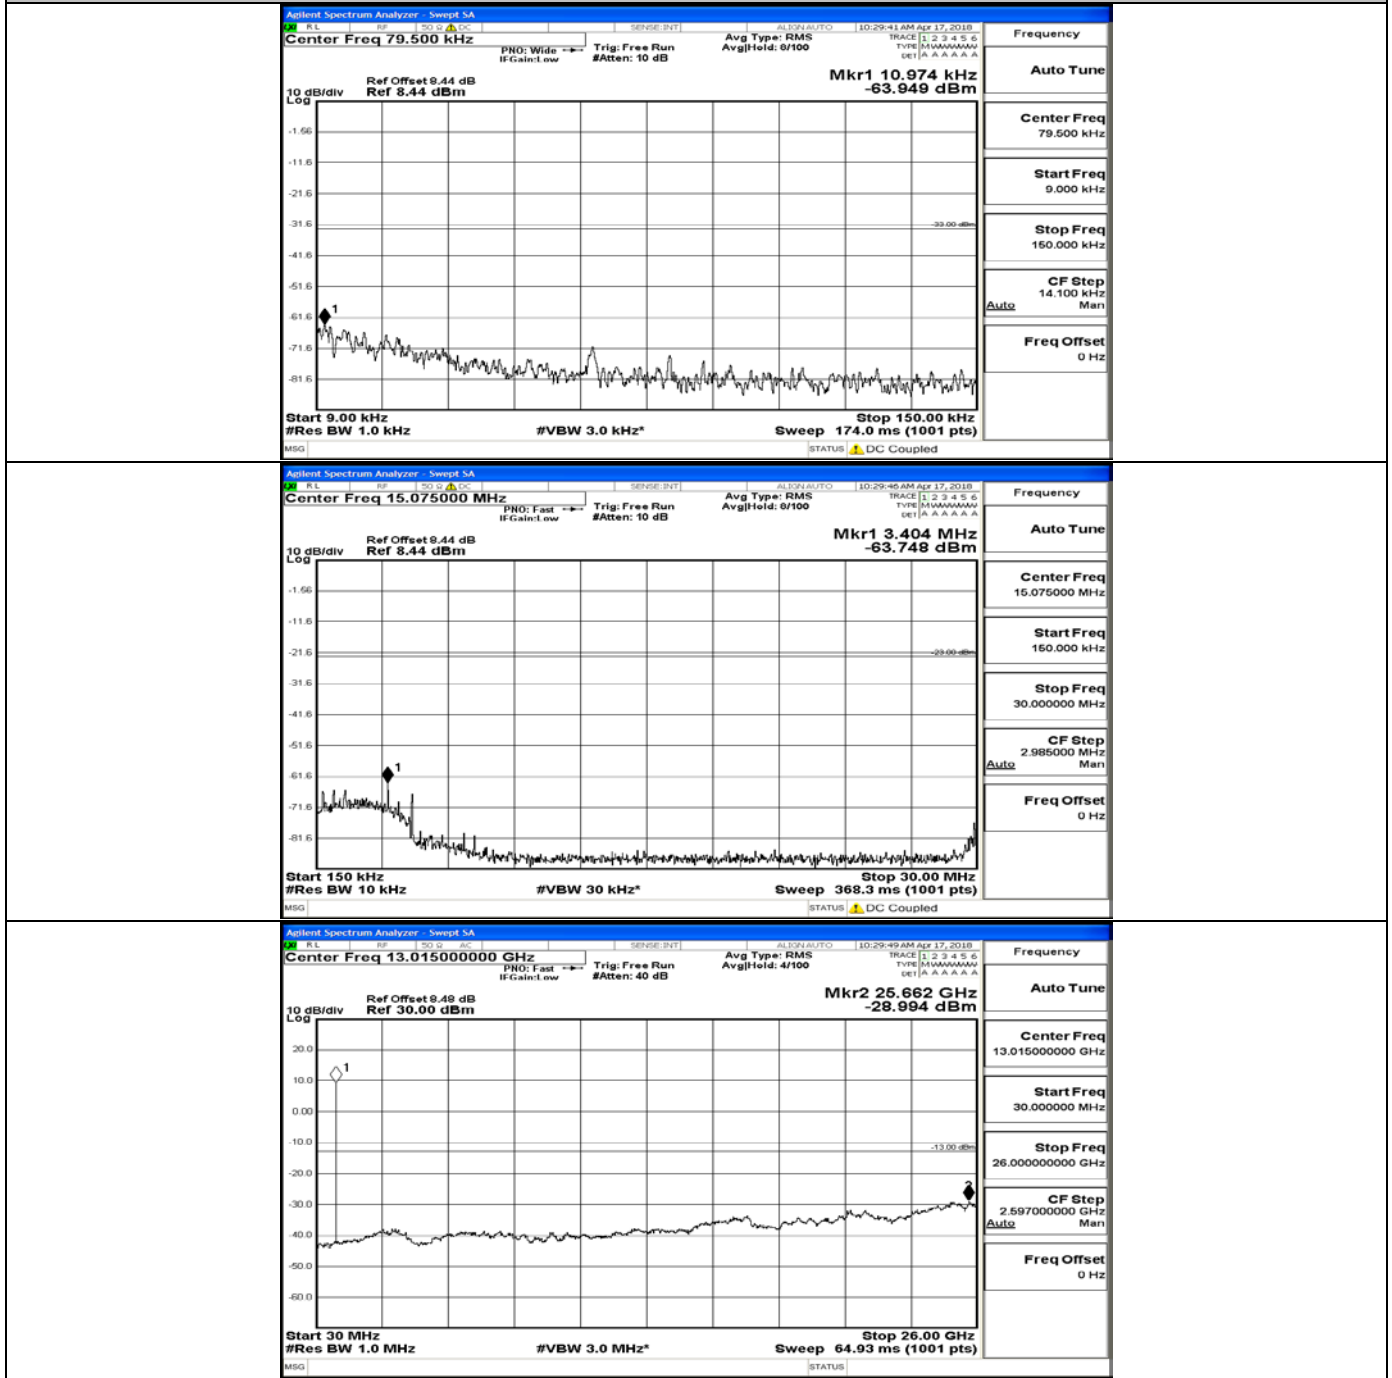

D.5 Conducted Spurious Emission

CSE Test Graph(s) (Channel Bandwidth: 1.4 MHz)_LCH_QPSK

CSE Test Graph(s) (Channel Bandwidth: 1.4 MHz)_MCH_QPSK

CSE Test Graph(s) (Channel Bandwidth: 1.4 MHz)_HCH_QPSK

CSE Test Graph(s) (Channel Bandwidth: 1.4 MHz)_LCH_16QAM

CSE Test Graph(s) (Channel Bandwidth: 1.4 MHz)_MCH_16QAM

CSE Test Graph(s) (Channel Bandwidth: 1.4 MHz)_HCH_16QAM

CSE Test Graph(s) (Channel Bandwidth: 3 MHz)_LCH_QPSK

CSE Test Graph(s) (Channel Bandwidth: 3 MHz)_MCH_QPSK

CSE Test Graph(s) (Channel Bandwidth: 3 MHz)_HCH_QPSK

CSE Test Graph(s) (Channel Bandwidth: 3 MHz)_LCH_16QAM

CSE Test Graph(s) (Channel Bandwidth: 3 MHz)_MCH_16QAM

CSE Test Graph(s) (Channel Bandwidth: 3 MHz)_HCH_16QAM

CSE Test Graph(s) (Channel Bandwidth: 5 MHz)_LCH_QPSK

CSE Test Graph(s) (Channel Bandwidth: 5 MHz)_MCH_QPSK

CSE Test Graph(s) (Channel Bandwidth: 5 MHz)_HCH_QPSK

CSE Test Graph(s) (Channel Bandwidth: 5 MHz)_LCH_16QAM