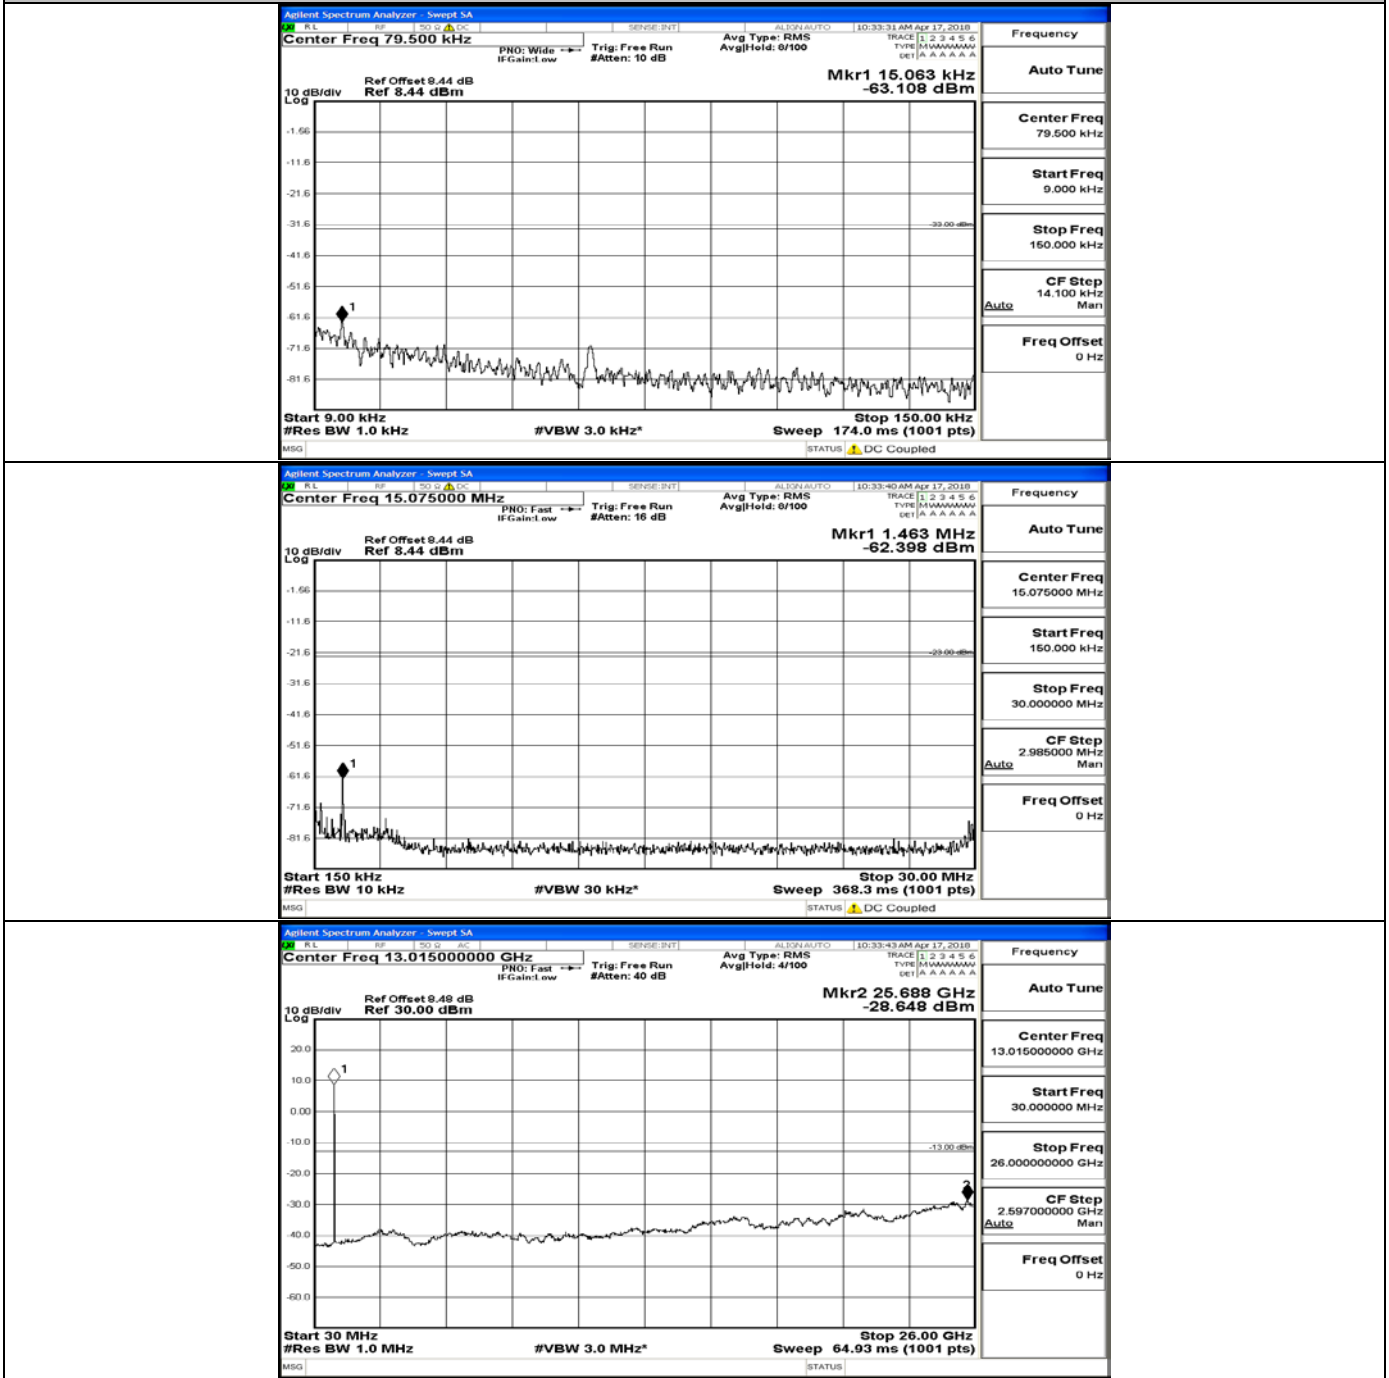

D.5 Conducted Spurious Emission

CSE Test Graph(s) (Channel Bandwidth: 1.4 MHz)_LCH_QPSK

CSE Test Graph(s) (Channel Bandwidth: 1.4 MHz)_MCH_QPSK

CSE Test Graph(s) (Channel Bandwidth: 1.4 MHz)_HCH_QPSK

CSE Test Graph(s) (Channel Bandwidth: 1.4 MHz)_LCH_16QAM

CSE Test Graph(s) (Channel Bandwidth: 1.4 MHz)_MCH_16QAM

CSE Test Graph(s) (Channel Bandwidth: 1.4 MHz)_HCH_16QAM

CSE Test Graph(s) (Channel Bandwidth: 3 MHz)_LCH_QPSK

CSE Test Graph(s) (Channel Bandwidth: 3 MHz)_MCH_QPSK

CSE Test Graph(s) (Channel Bandwidth: 3 MHz)_HCH_QPSK

CSE Test Graph(s) (Channel Bandwidth: 3 MHz)_LCH_16QAM

CSE Test Graph(s) (Channel Bandwidth: 3 MHz)_MCH_16QAM

CSE Test Graph(s) (Channel Bandwidth: 3 MHz)_HCH_16QAM

CSE Test Graph(s) (Channel Bandwidth: 5 MHz)_LCH_QPSK

CSE Test Graph(s) (Channel Bandwidth: 5 MHz)_MCH_QPSK

CSE Test Graph(s) (Channel Bandwidth: 5 MHz)_HCH_QPSK

CSE Test Graph(s) (Channel Bandwidth: 5 MHz)_LCH_16QAM