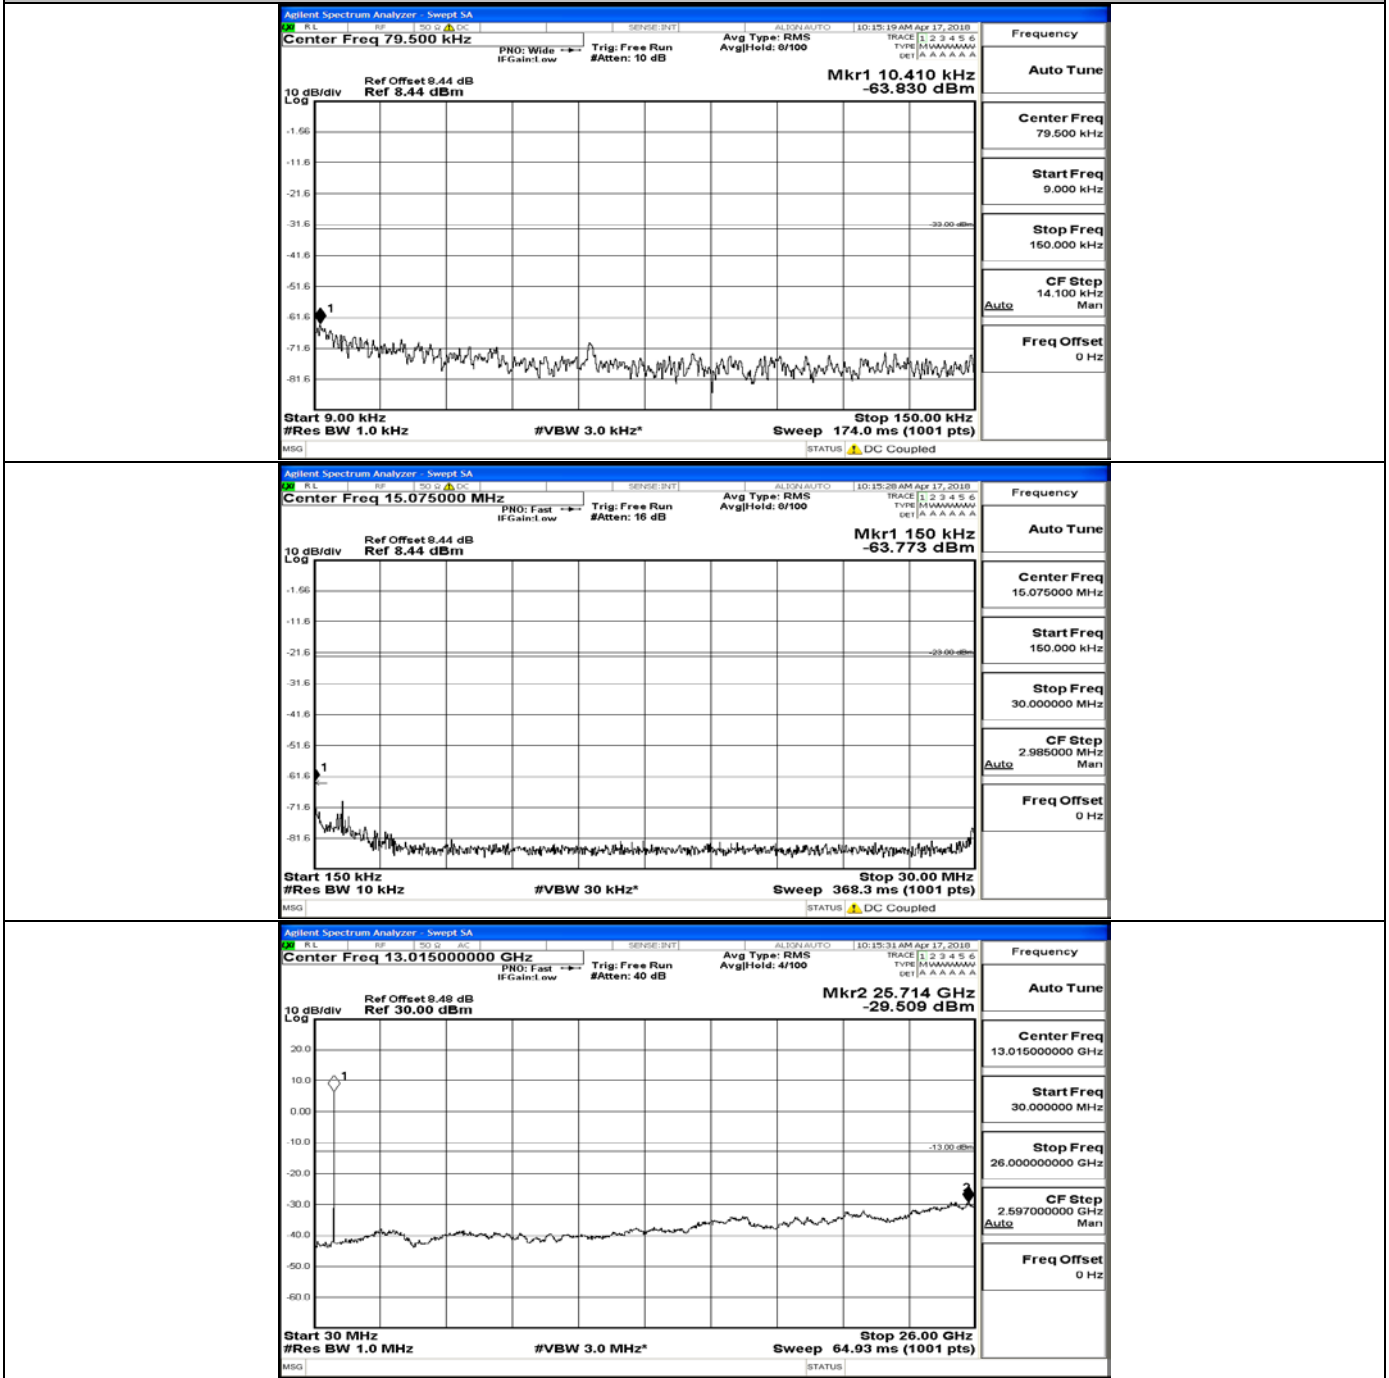

D.5 Conducted Spurious Emission

CSE Test Graph(s) (Channel Bandwidth: 1.4 MHz)_LCH_QPSK

CSE Test Graph(s) (Channel Bandwidth: 1.4 MHz)_MCH_QPSK

CSE Test Graph(s) (Channel Bandwidth: 1.4 MHz)_HCH_QPSK

CSE Test Graph(s) (Channel Bandwidth: 1.4 MHz)_LCH_16QAM

CSE Test Graph(s) (Channel Bandwidth: 1.4 MHz)_MCH_16QAM

CSE Test Graph(s) (Channel Bandwidth: 1.4 MHz)_HCH_16QAM

CSE Test Graph(s) (Channel Bandwidth: 3 MHz)_LCH_QPSK

CSE Test Graph(s) (Channel Bandwidth: 3 MHz)_MCH_QPSK

CSE Test Graph(s) (Channel Bandwidth: 3 MHz)_HCH_QPSK

CSE Test Graph(s) (Channel Bandwidth: 3 MHz)_LCH_16QAM

CSE Test Graph(s) (Channel Bandwidth: 3 MHz)_MCH_16QAM

CSE Test Graph(s) (Channel Bandwidth: 3 MHz)_HCH_16QAM