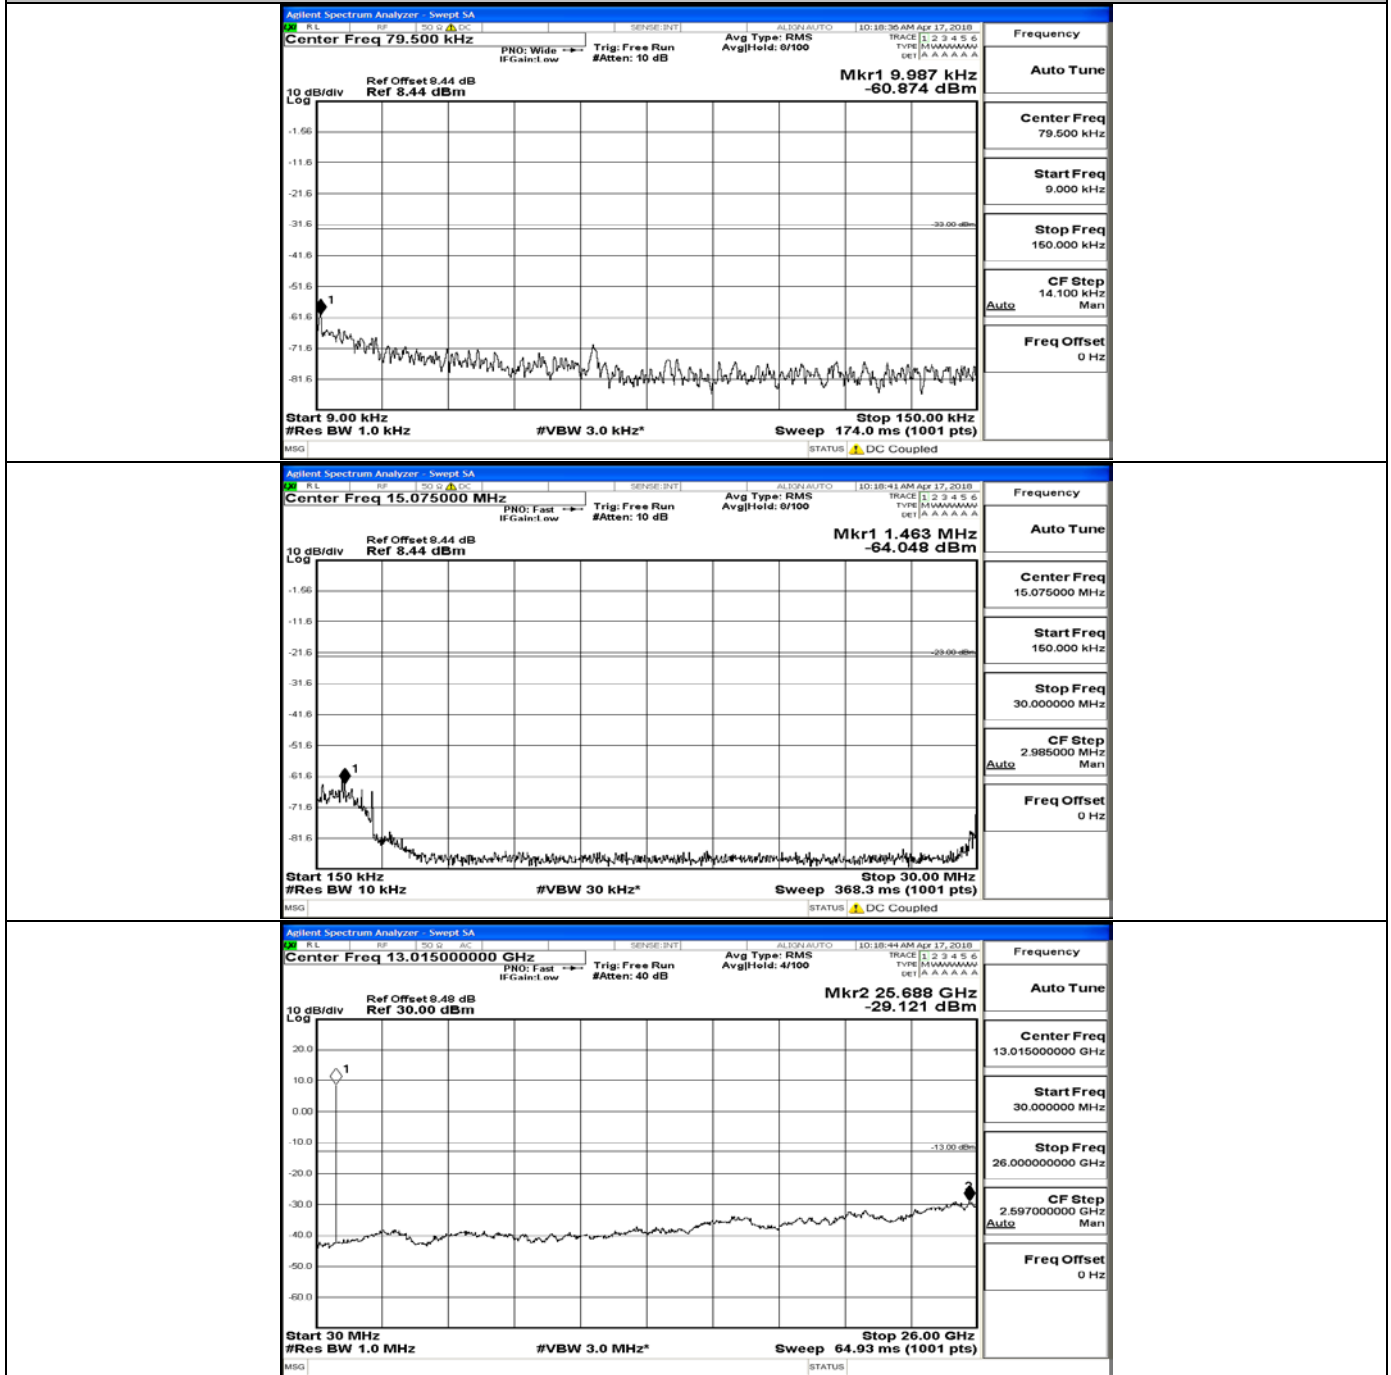

D.5 Conducted Spurious Emission

CSE Test Graph(s) (Channel Bandwidth: 1.4 MHz)_LCH_QPSK

CSE Test Graph(s) (Channel Bandwidth: 1.4 MHz)_MCH_QPSK

CSE Test Graph(s) (Channel Bandwidth: 1.4 MHz)_HCH_QPSK

CSE Test Graph(s) (Channel Bandwidth: 1.4 MHz)_LCH_16QAM

CSE Test Graph(s) (Channel Bandwidth: 1.4 MHz)_MCH_16QAM

CSE Test Graph(s) (Channel Bandwidth: 1.4 MHz)_HCH_16QAM

CSE Test Graph(s) (Channel Bandwidth: 3 MHz)_LCH_QPSK

CSE Test Graph(s) (Channel Bandwidth: 3 MHz)_MCH_QPSK

CSE Test Graph(s) (Channel Bandwidth: 3 MHz)_HCH_QPSK

CSE Test Graph(s) (Channel Bandwidth: 3 MHz)_LCH_16QAM

CSE Test Graph(s) (Channel Bandwidth: 3 MHz)_MCH_16QAM

CSE Test Graph(s) (Channel Bandwidth: 3 MHz)_HCH_16QAM