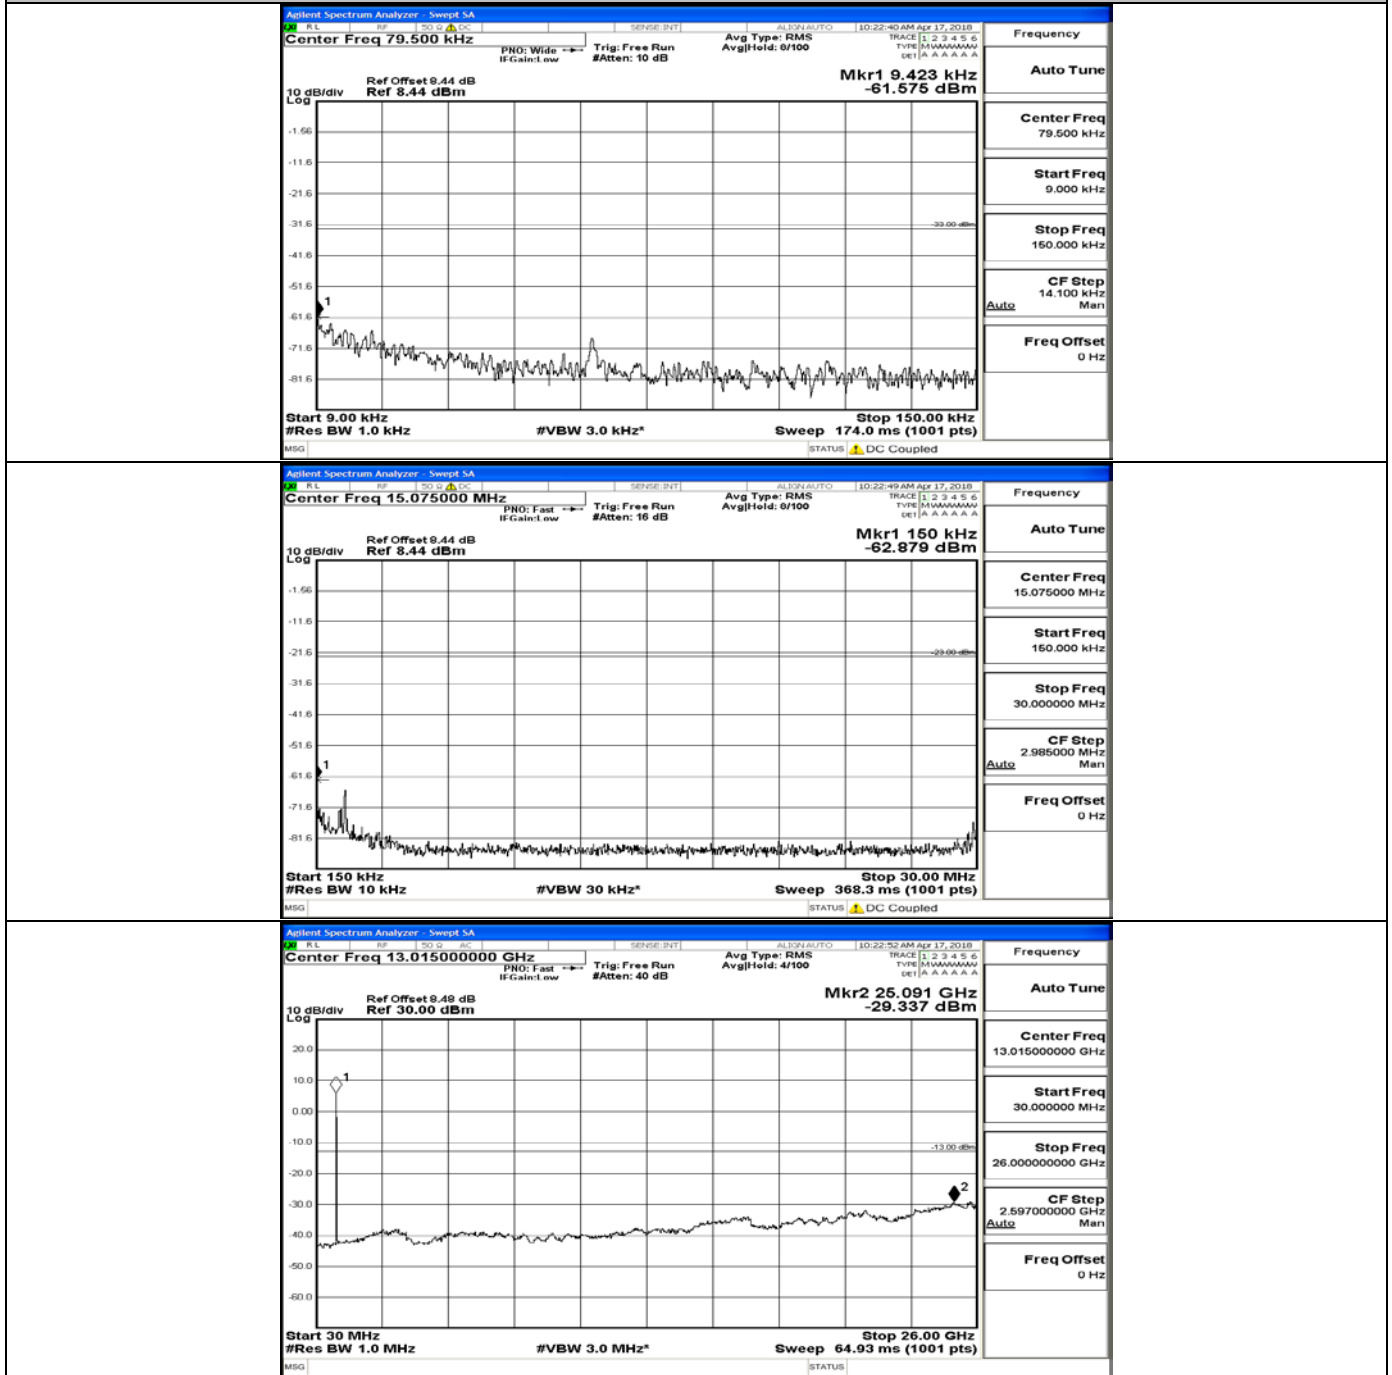

D.5 Conducted Spurious Emission

CSE Test Graph(s) (Channel Bandwidth: 1.4 MHz)_LCH_QPSK

CSE Test Graph(s) (Channel Bandwidth: 1.4 MHz)_MCH_QPSK

CSE Test Graph(s) (Channel Bandwidth: 1.4 MHz)_HCH_QPSK

CSE Test Graph(s) (Channel Bandwidth: 1.4 MHz)_LCH_16QAM

CSE Test Graph(s) (Channel Bandwidth: 1.4 MHz)_MCH_16QAM

CSE Test Graph(s) (Channel Bandwidth: 1.4 MHz)_HCH_16QAM

CSE Test Graph(s) (Channel Bandwidth: 3 MHz)_LCH_QPSK

CSE Test Graph(s) (Channel Bandwidth: 3 MHz)_MCH_QPSK

CSE Test Graph(s) (Channel Bandwidth: 3 MHz)_HCH_QPSK

CSE Test Graph(s) (Channel Bandwidth: 3 MHz)_LCH_16QAM

CSE Test Graph(s) (Channel Bandwidth: 3 MHz)_MCH_16QAM

CSE Test Graph(s) (Channel Bandwidth: 3 MHz)_HCH_16QAM

CSE Test Graph(s) (Channel Bandwidth: 5 MHz)_LCH_QPSK

CSE Test Graph(s) (Channel Bandwidth: 5 MHz)_MCH_QPSK

CSE Test Graph(s) (Channel Bandwidth: 5 MHz)_HCH_QPSK

CSE Test Graph(s) (Channel Bandwidth: 5 MHz)_LCH_16QAM