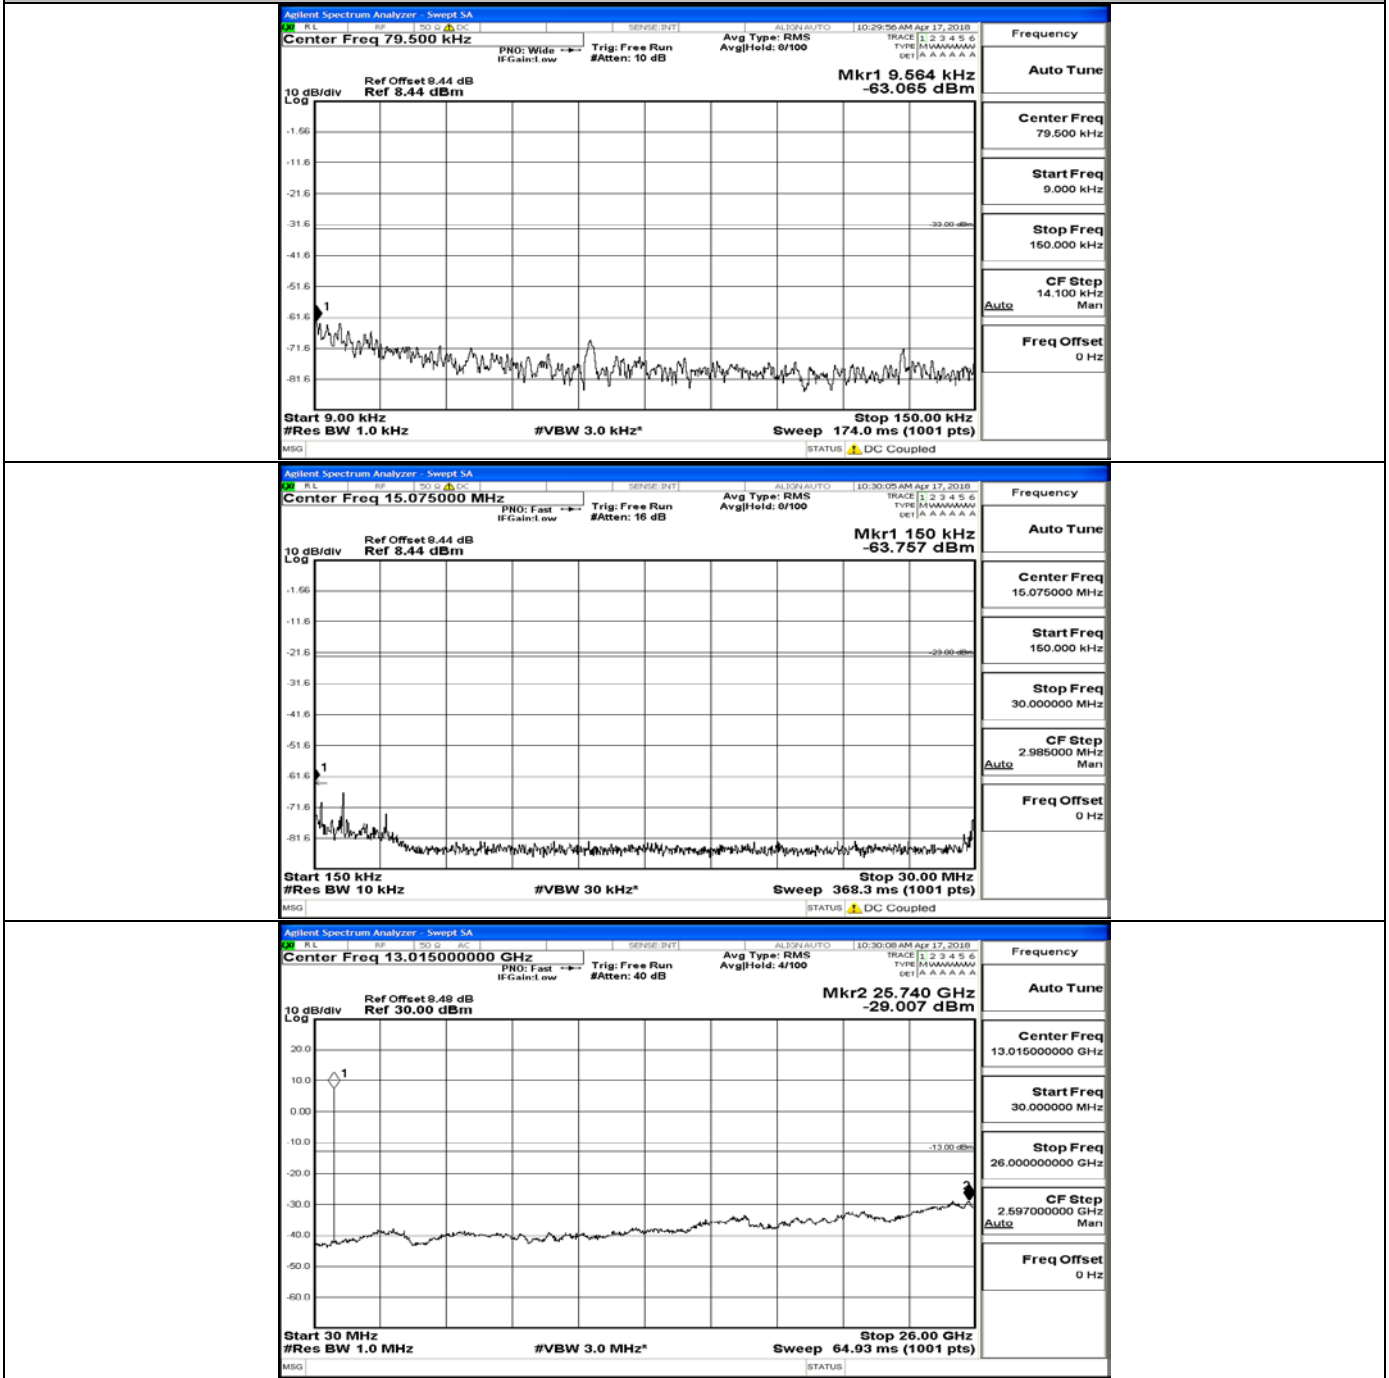

D.5 Conducted Spurious Emission

CSE Test Graph(s) (Channel Bandwidth: 1.4 MHz)_LCH_QPSK

CSE Test Graph(s) (Channel Bandwidth: 1.4 MHz)_MCH_QPSK

CSE Test Graph(s) (Channel Bandwidth: 1.4 MHz)_HCH_QPSK

CSE Test Graph(s) (Channel Bandwidth: 1.4 MHz)_LCH_16QAM

CSE Test Graph(s) (Channel Bandwidth: 5 MHz)_LCH_QPSK

CSE Test Graph(s) (Channel Bandwidth: 5 MHz)_MCH_QPSK

CSE Test Graph(s) (Channel Bandwidth: 5 MHz)_HCH_QPSK

CSE Test Graph(s) (Channel Bandwidth: 5 MHz)_LCH_16QAM

CSE Test Graph(s) (Channel Bandwidth: 5 MHz)_MCH_16QAM

CSE Test Graph(s) (Channel Bandwidth: 5 MHz)_HCH_16QAM

CSE Test Graph(s) (Channel Bandwidth: 10 MHz) LCH_QPSK

CSE Test Graph(s) (Channel Bandwidth: 10 MHz)_MCH_QPSK