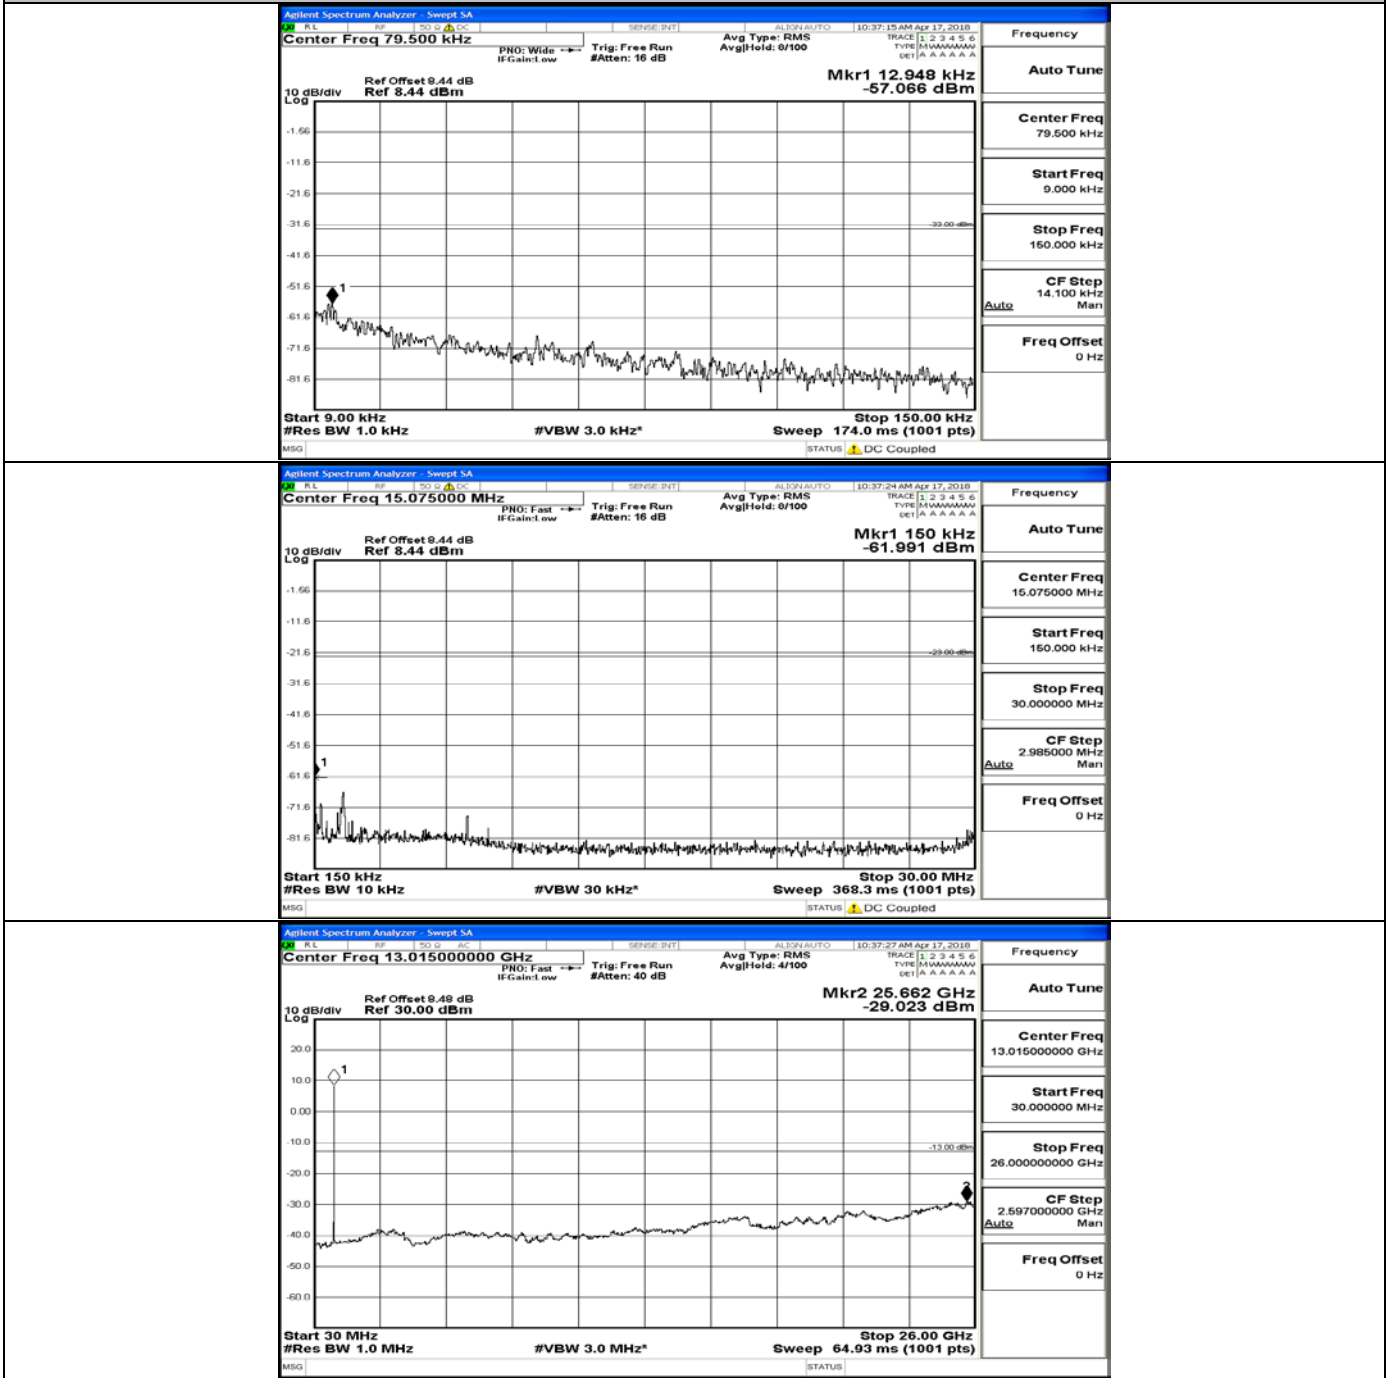

D.5 Conducted Spurious Emission

CSE Test Graph(s) (Channel Bandwidth: 1.4 MHz)_LCH_QPSK

CSE Test Graph(s) (Channel Bandwidth: 1.4 MHz)_MCH_QPSK

CSE Test Graph(s) (Channel Bandwidth: 1.4 MHz)_HCH_QPSK

CSE Test Graph(s) (Channel Bandwidth: 1.4 MHz)_LCH_16QAM

CSE Test Graph(s) (Channel Bandwidth: 5 MHz)_LCH_QPSK

CSE Test Graph(s) (Channel Bandwidth: 5 MHz)_MCH_QPSK

CSE Test Graph(s) (Channel Bandwidth: 5 MHz)_HCH_QPSK

CSE Test Graph(s) (Channel Bandwidth: 5 MHz)_LCH_16QAM

CSE Test Graph(s) (Channel Bandwidth: 5 MHz)_MCH_16QAM

CSE Test Graph(s) (Channel Bandwidth: 5 MHz)_HCH_16QAM

CSE Test Graph(s) (Channel Bandwidth: 10 MHz) LCH_QPSK

CSE Test Graph(s) (Channel Bandwidth: 10 MHz)_MCH_QPSK