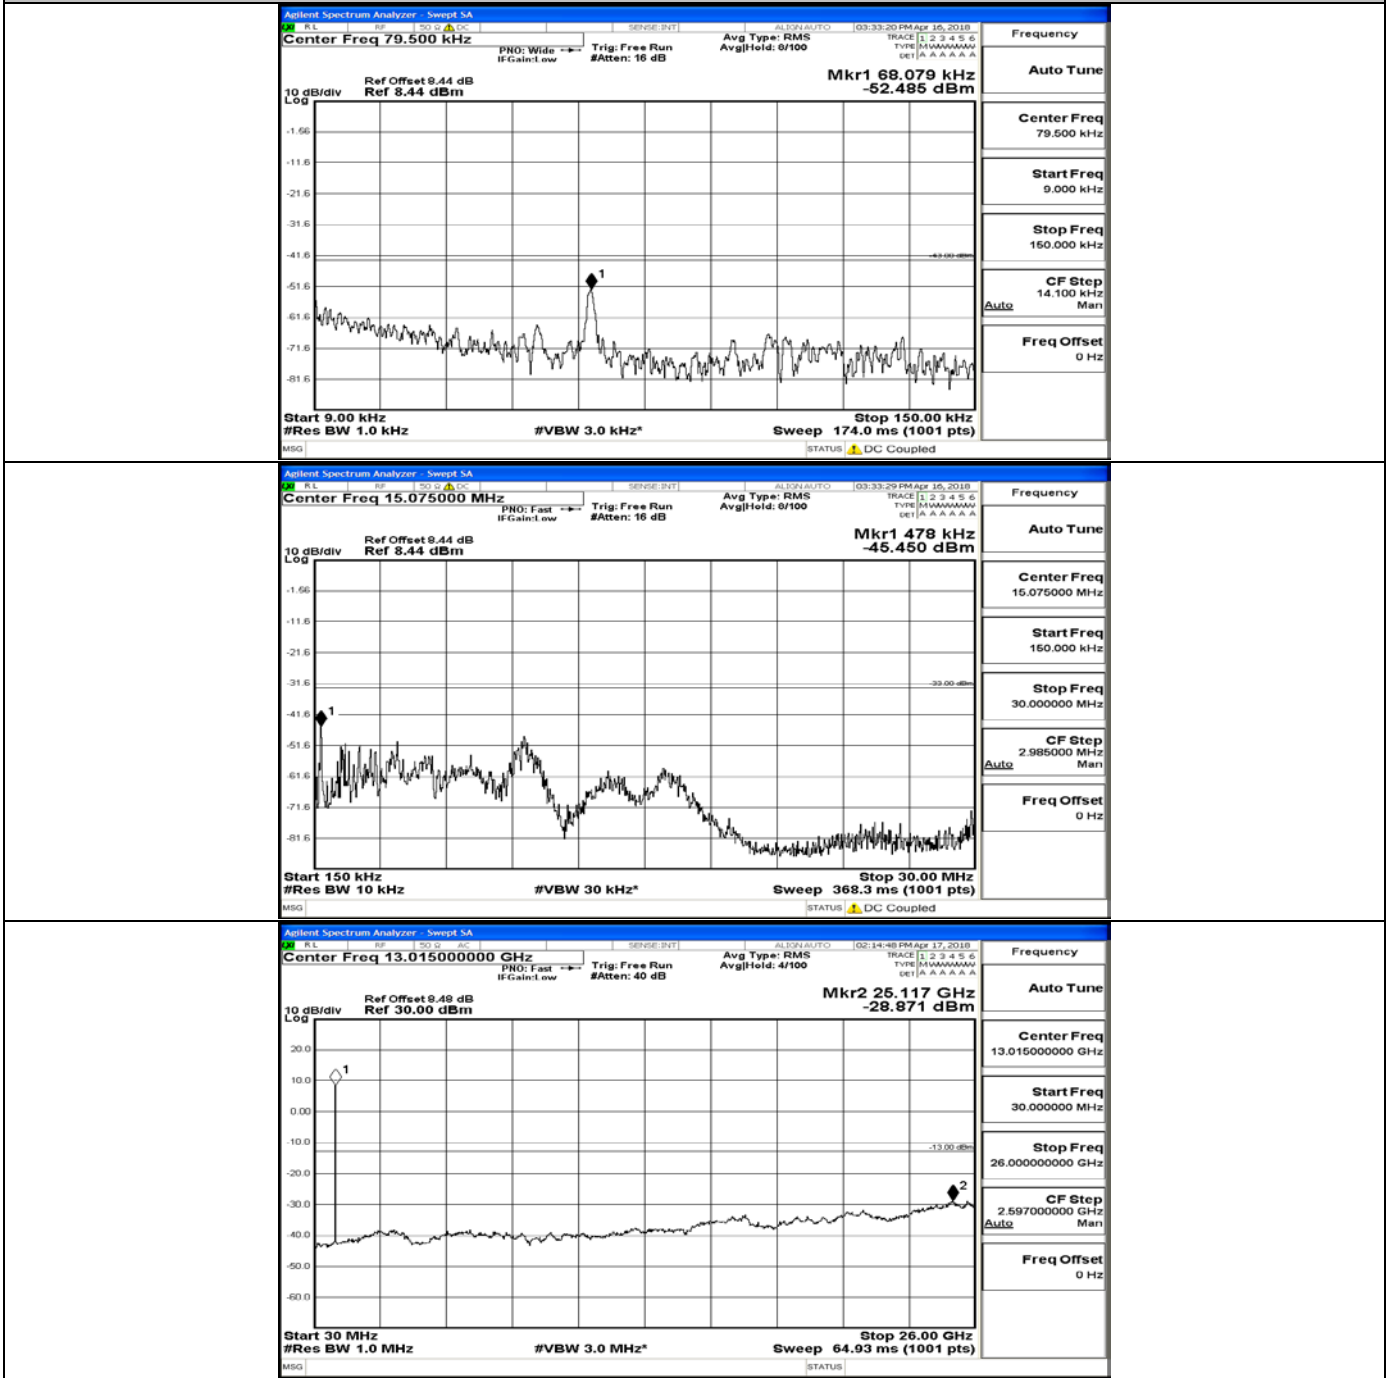

D.5 Conducted Spurious Emission

CSE Test Graph(s) (Channel Bandwidth: 1.4 MHz)_LCH_QPSK

CSE Test Graph(s) (Channel Bandwidth: 1.4 MHz)_MCH_QPSK

CSE Test Graph(s) (Channel Bandwidth: 1.4 MHz)_HCH_QPSK

CSE Test Graph(s) (Channel Bandwidth: 1.4 MHz)_LCH_16QAM

CSE Test Graph(s) (Channel Bandwidth: 1.4 MHz)_MCH_16QAM

CSE Test Graph(s) (Channel Bandwidth: 1.4 MHz)_HCH_16QAM

CSE Test Graph(s) (Channel Bandwidth: 3 MHz)_LCH_QPSK

CSE Test Graph(s) (Channel Bandwidth: 3 MHz)_MCH_QPSK

CSE Test Graph(s) (Channel Bandwidth: 3 MHz)_HCH_QPSK

CSE Test Graph(s) (Channel Bandwidth: 3 MHz)_LCH_16QAM

CSE Test Graph(s) (Channel Bandwidth: 3 MHz)_MCH_16QAM

CSE Test Graph(s) (Channel Bandwidth: 3 MHz)_HCH_16QAM