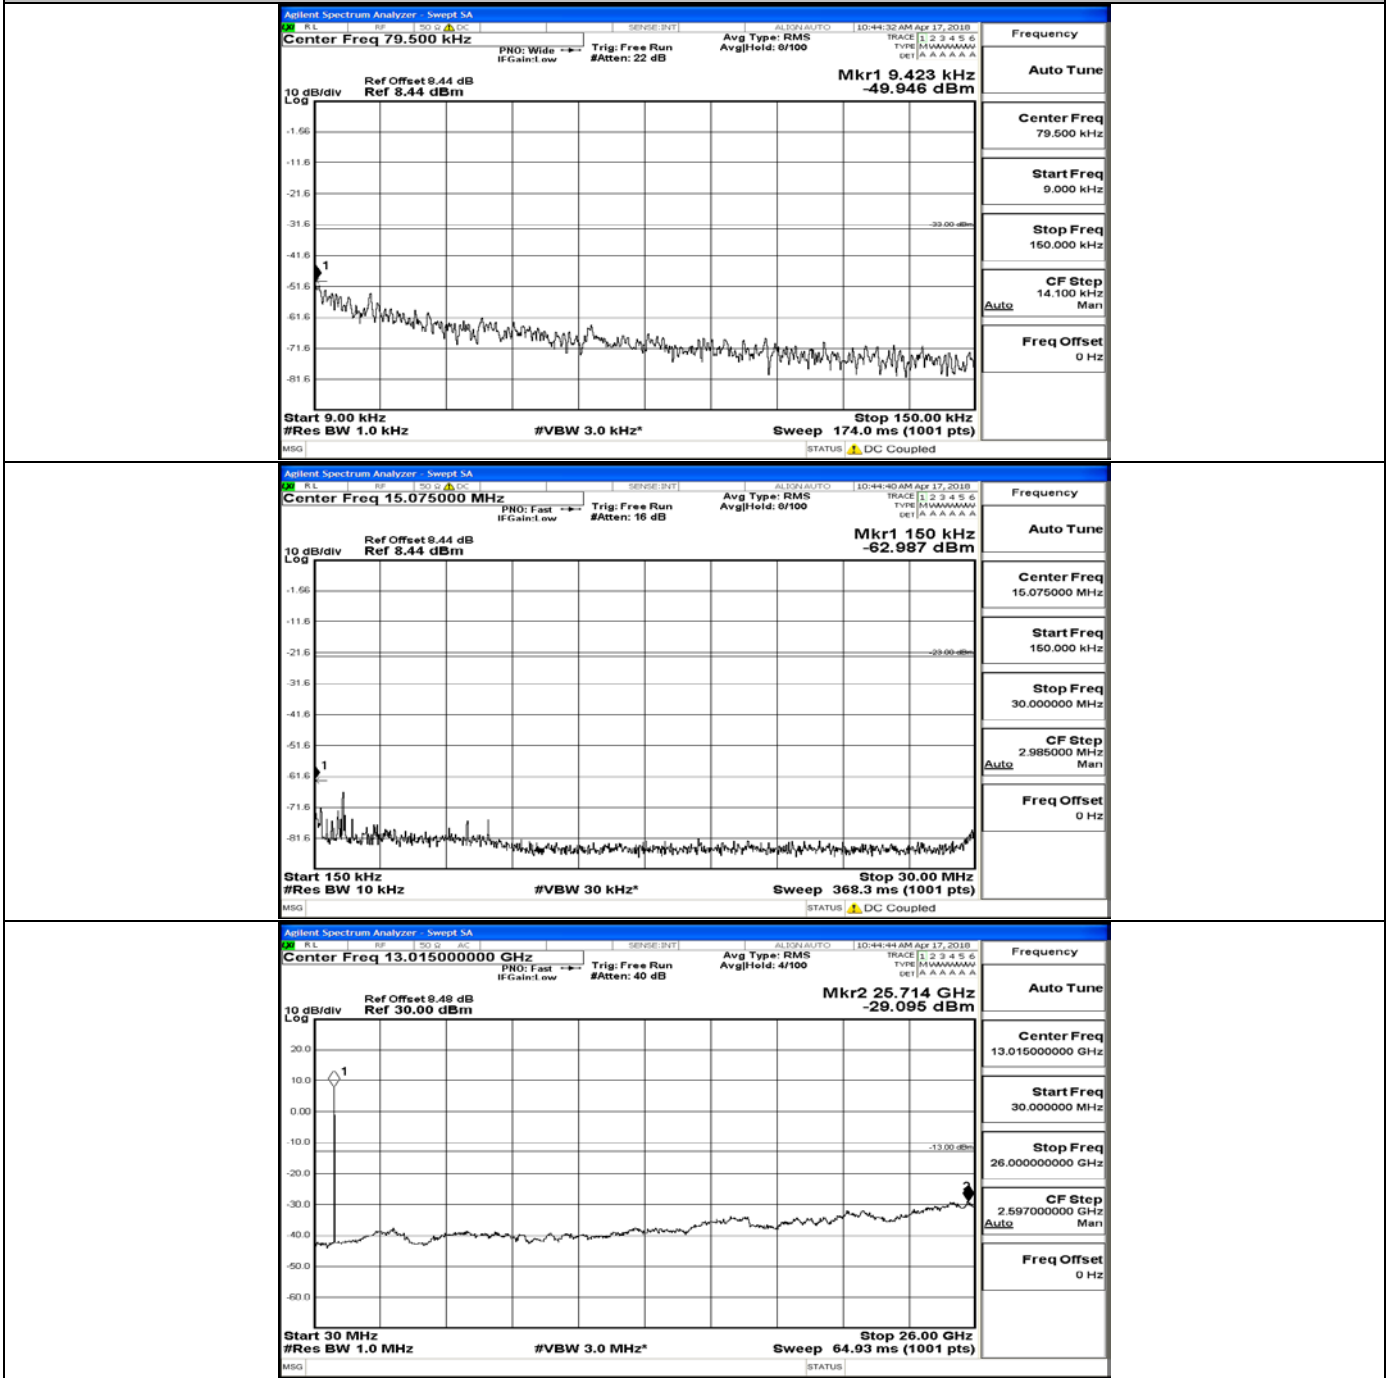

D.5 Conducted Spurious Emission

CSE Test Graph(s) (Channel Bandwidth: 1.4 MHz)_LCH_QPSK

CSE Test Graph(s) (Channel Bandwidth: 1.4 MHz)_MCH_QPSK

CSE Test Graph(s) (Channel Bandwidth: 1.4 MHz)_HCH_QPSK

CSE Test Graph(s) (Channel Bandwidth: 1.4 MHz)_LCH_16QAM

CSE Test Graph(s) (Channel Bandwidth: 5 MHz)_LCH_QPSK

CSE Test Graph(s) (Channel Bandwidth: 5 MHz)_MCH_QPSK

CSE Test Graph(s) (Channel Bandwidth: 5 MHz)_HCH_QPSK

CSE Test Graph(s) (Channel Bandwidth: 5 MHz)_LCH_16QAM

CSE Test Graph(s) (Channel Bandwidth: 5 MHz)_MCH_16QAM

CSE Test Graph(s) (Channel Bandwidth: 5 MHz)_HCH_16QAM

CSE Test Graph(s) (Channel Bandwidth: 10 MHz) LCH_QPSK

CSE Test Graph(s) (Channel Bandwidth: 10 MHz)_MCH_QPSK

CSE Test Graph(s) (Channel Bandwidth: 10 MHz)_HCH_QPSK

CSE Test Graph(s) (Channel Bandwidth: 10 MHz)_LCH_16QAM

CSE Test Graph(s) (Channel Bandwidth: 10 MHz)_MCH_16QAM

CSE Test Graph(s) (Channel Bandwidth: 10 MHz)_HCH_16QAM