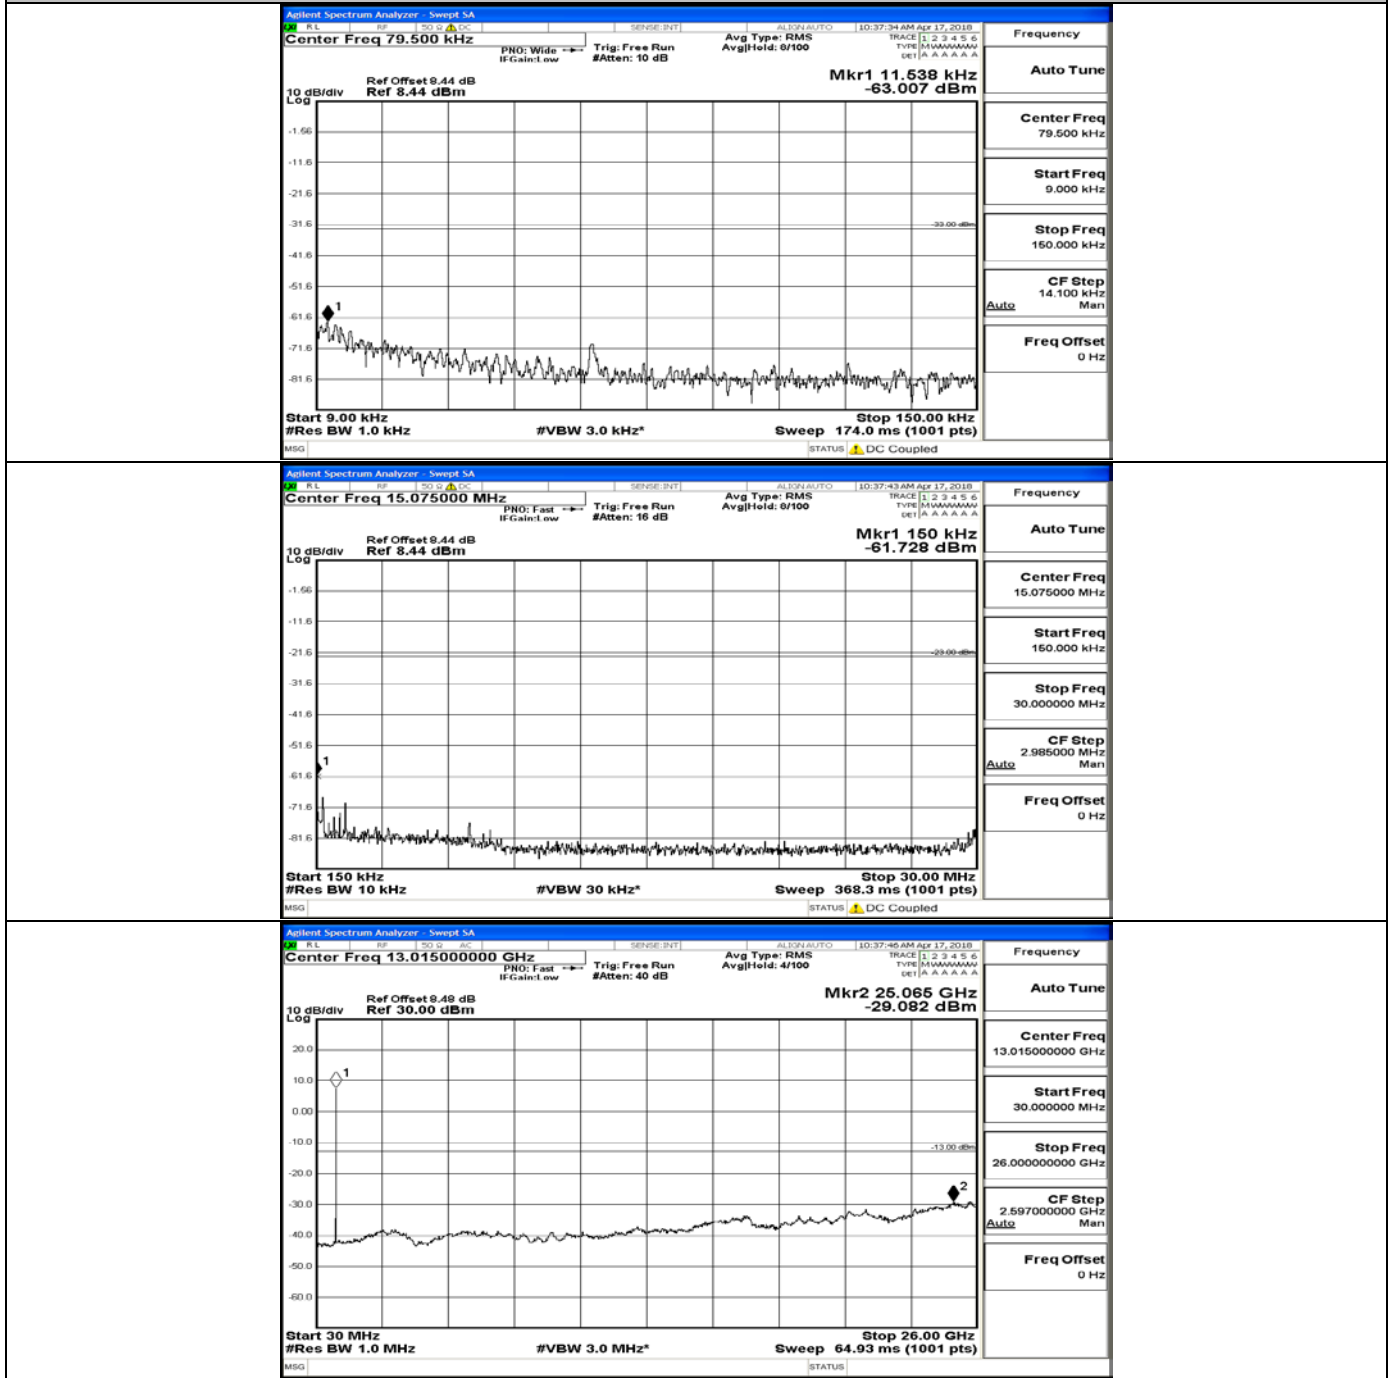

CSE Test Graph(s) (Channel Bandwidth: 10 MHz)_LCH_16QAM