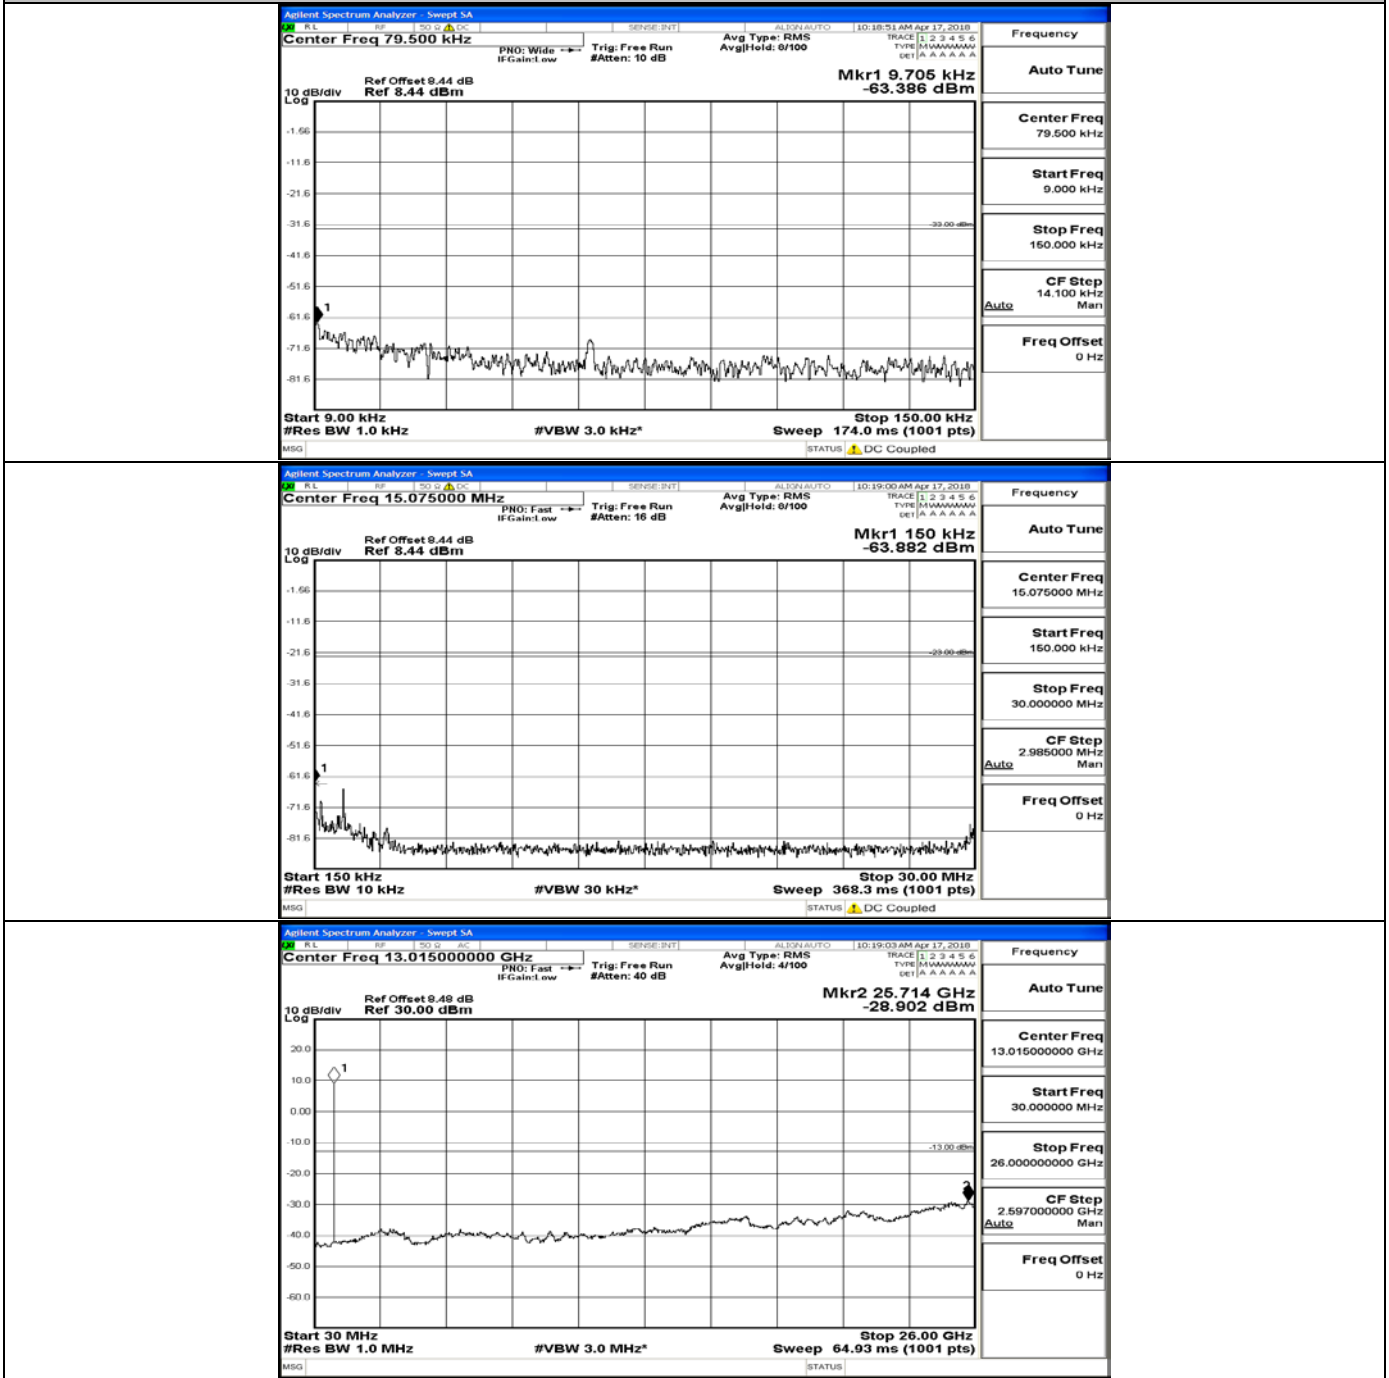

D.5 Conducted Spurious Emission

CSE Test Graph(s) (Channel Bandwidth: 1.4 MHz)_LCH_QPSK

CSE Test Graph(s) (Channel Bandwidth: 1.4 MHz)_MCH_QPSK

CSE Test Graph(s) (Channel Bandwidth: 1.4 MHz)_HCH_QPSK

CSE Test Graph(s) (Channel Bandwidth: 1.4 MHz)_LCH_16QAM

CSE Test Graph(s) (Channel Bandwidth: 1.4 MHz)_MCH_16QAM

CSE Test Graph(s) (Channel Bandwidth: 1.4 MHz)_HCH_16QAM

CSE Test Graph(s) (Channel Bandwidth: 3 MHz)_LCH_QPSK

CSE Test Graph(s) (Channel Bandwidth: 3 MHz)_MCH_QPSK

CSE Test Graph(s) (Channel Bandwidth: 3 MHz)_HCH_QPSK

CSE Test Graph(s) (Channel Bandwidth: 3 MHz)_LCH_16QAM

CSE Test Graph(s) (Channel Bandwidth: 3 MHz)_MCH_16QAM

CSE Test Graph(s) (Channel Bandwidth: 3 MHz)_HCH_16QAM