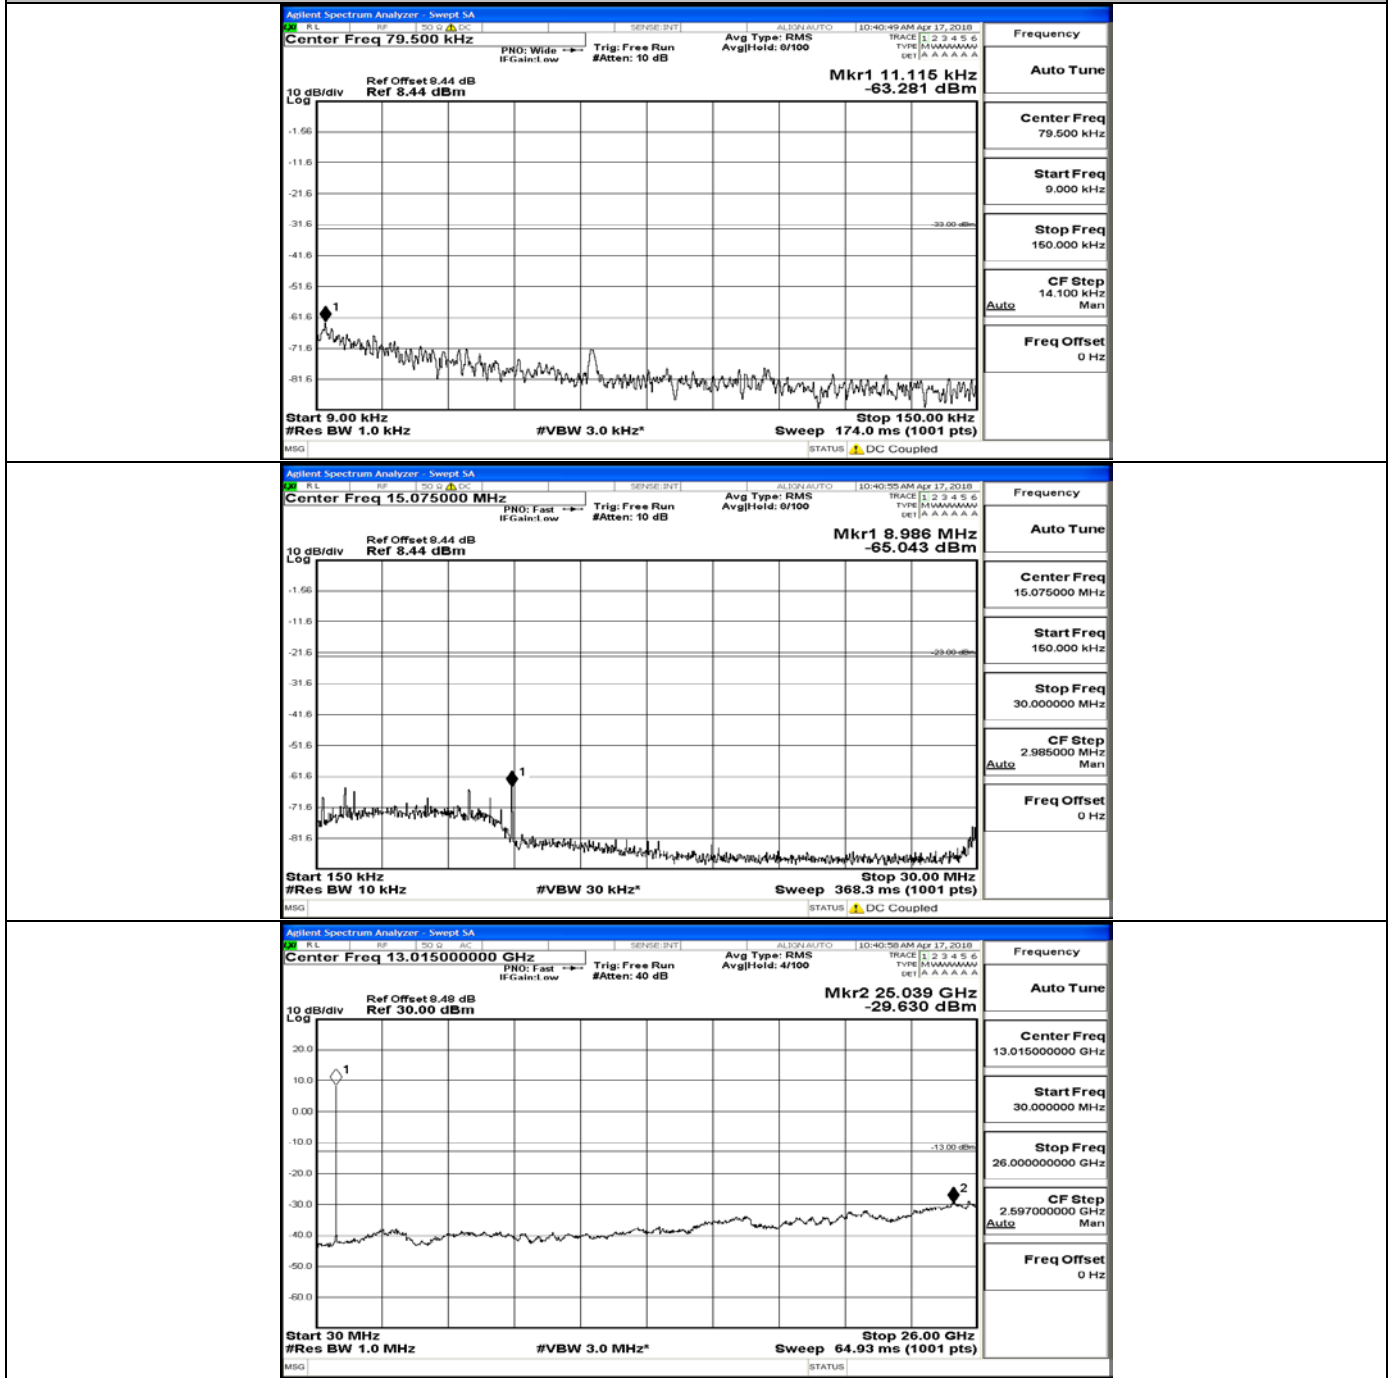

D.5 Conducted Spurious Emission

CSE Test Graph(s) (Channel Bandwidth: 1.4 MHz)_LCH_QPSK

CSE Test Graph(s) (Channel Bandwidth: 1.4 MHz)_MCH_QPSK

CSE Test Graph(s) (Channel Bandwidth: 1.4 MHz)_HCH_QPSK

CSE Test Graph(s) (Channel Bandwidth: 1.4 MHz)_LCH_16QAM

CSE Test Graph(s) (Channel Bandwidth: 5 MHz)_LCH_QPSK

CSE Test Graph(s) (Channel Bandwidth: 5 MHz)_MCH_QPSK

CSE Test Graph(s) (Channel Bandwidth: 5 MHz)_HCH_QPSK

CSE Test Graph(s) (Channel Bandwidth: 5 MHz)_LCH_16QAM

CSE Test Graph(s) (Channel Bandwidth: 5 MHz)_MCH_16QAM

CSE Test Graph(s) (Channel Bandwidth: 5 MHz)_HCH_16QAM

CSE Test Graph(s) (Channel Bandwidth: 10 MHz) LCH_QPSK

CSE Test Graph(s) (Channel Bandwidth: 10 MHz)_MCH_QPSK