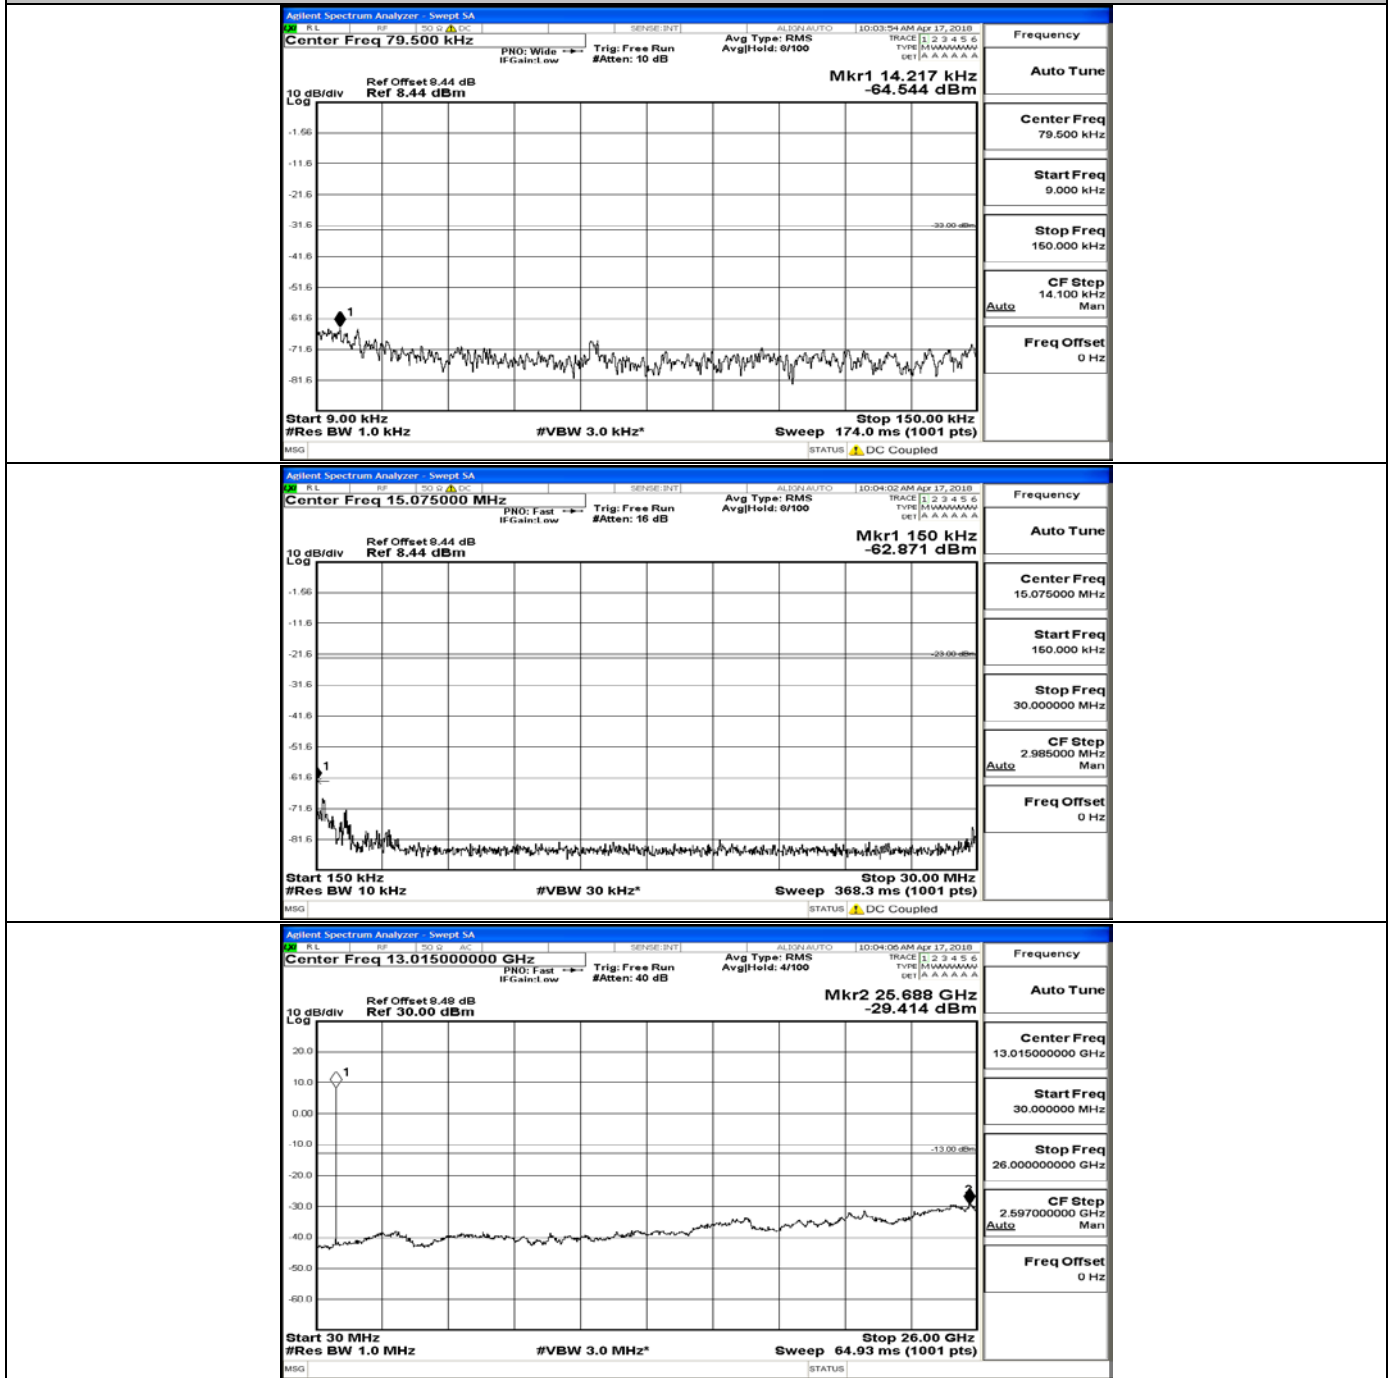

D.5 Conducted Spurious Emission

CSE Test Graph(s) (Channel Bandwidth: 1.4 MHz)_LCH_QPSK

CSE Test Graph(s) (Channel Bandwidth: 1.4 MHz)_MCH_QPSK

CSE Test Graph(s) (Channel Bandwidth: 1.4 MHz)_HCH_QPSK

CSE Test Graph(s) (Channel Bandwidth: 1.4 MHz)_LCH_16QAM

CSE Test Graph(s) (Channel Bandwidth: 1.4 MHz)_MCH_16QAM

CSE Test Graph(s) (Channel Bandwidth: 1.4 MHz)_HCH_16QAM

CSE Test Graph(s) (Channel Bandwidth: 3 MHz)_LCH_QPSK

CSE Test Graph(s) (Channel Bandwidth: 3 MHz)_MCH_QPSK

CSE Test Graph(s) (Channel Bandwidth: 3 MHz)_HCH_QPSK

CSE Test Graph(s) (Channel Bandwidth: 3 MHz)_LCH_16QAM

CSE Test Graph(s) (Channel Bandwidth: 3 MHz)_MCH_16QAM

CSE Test Graph(s) (Channel Bandwidth: 3 MHz)_HCH_16QAM