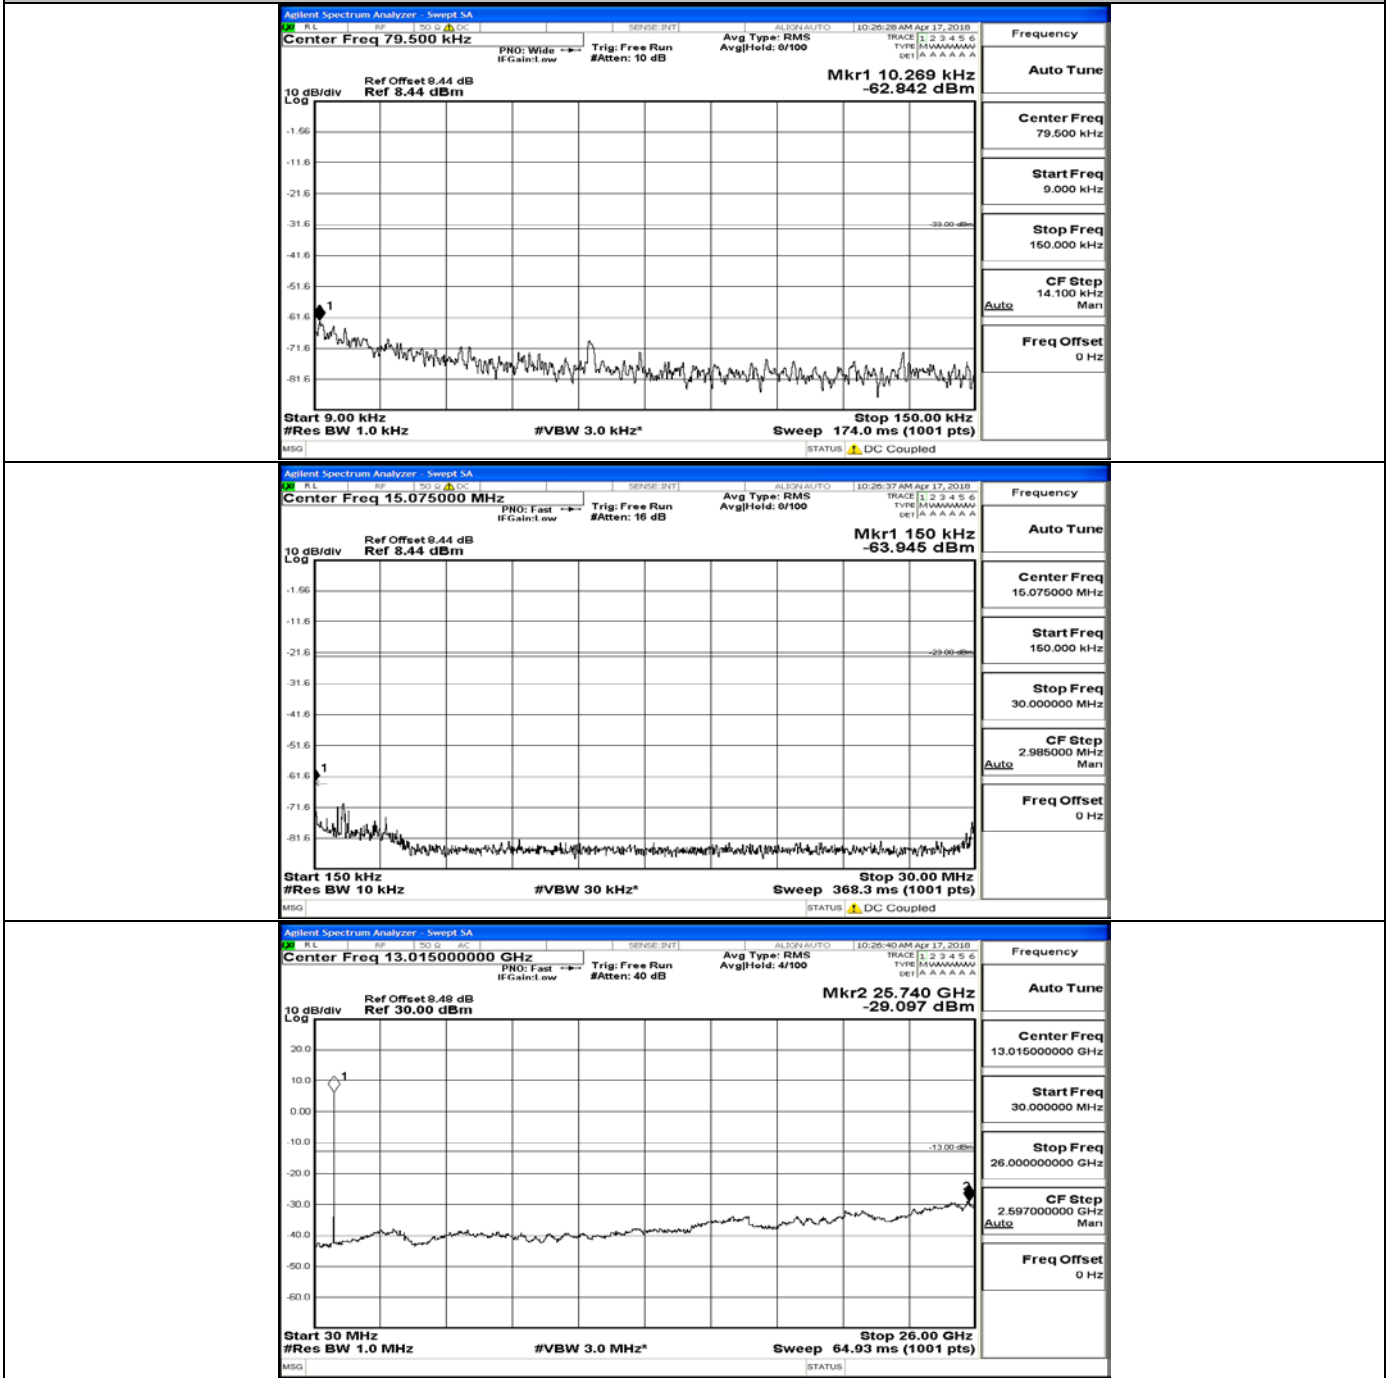

D.5 Conducted Spurious Emission

CSE Test Graph(s) (Channel Bandwidth: 1.4 MHz)_LCH_QPSK

CSE Test Graph(s) (Channel Bandwidth: 1.4 MHz)_MCH_QPSK

CSE Test Graph(s) (Channel Bandwidth: 1.4 MHz)_HCH_QPSK

CSE Test Graph(s) (Channel Bandwidth: 1.4 MHz)_LCH_16QAM

CSE Test Graph(s) (Channel Bandwidth: 5 MHz)_LCH_QPSK

CSE Test Graph(s) (Channel Bandwidth: 5 MHz)_MCH_QPSK

CSE Test Graph(s) (Channel Bandwidth: 5 MHz)_HCH_QPSK

CSE Test Graph(s) (Channel Bandwidth: 5 MHz)_LCH_16QAM

CSE Test Graph(s) (Channel Bandwidth: 5 MHz)_MCH_16QAM

CSE Test Graph(s) (Channel Bandwidth: 5 MHz)_HCH_16QAM

CSE Test Graph(s) (Channel Bandwidth: 10 MHz) LCH_QPSK

CSE Test Graph(s) (Channel Bandwidth: 10 MHz)_MCH_QPSK