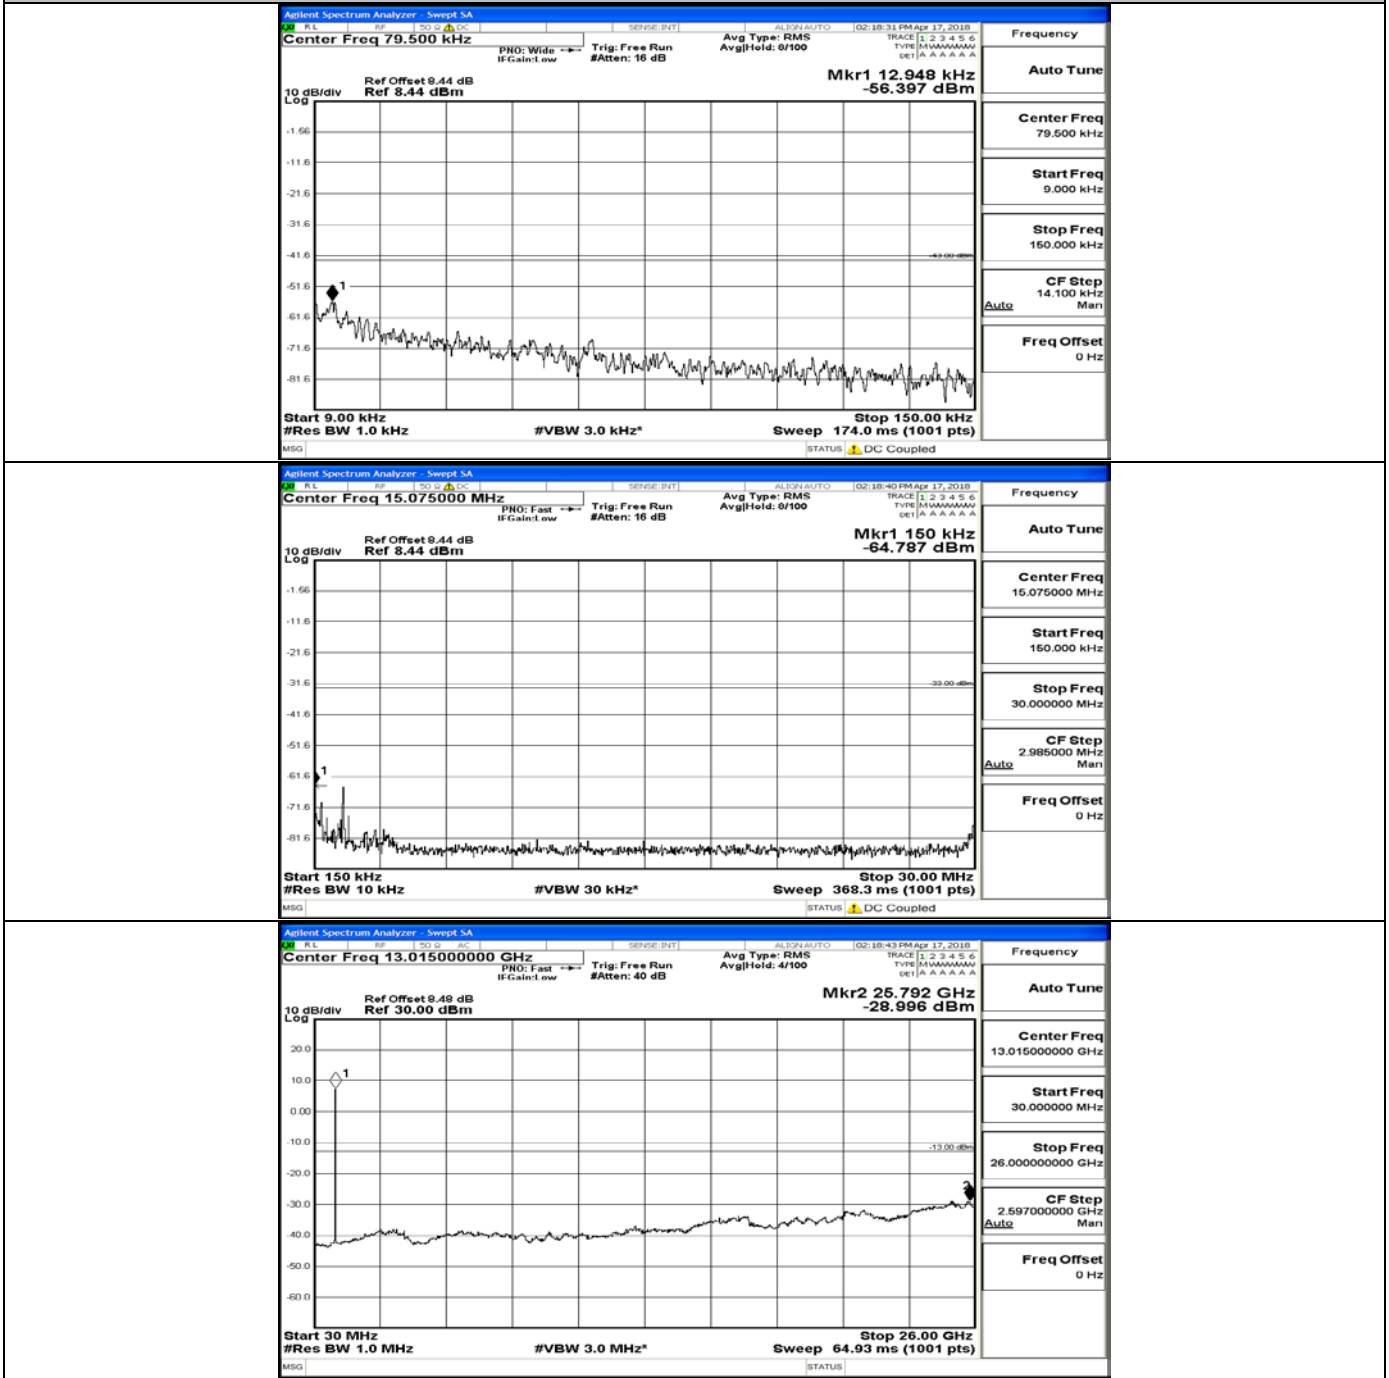

D.5 Conducted Spurious Emission

CSE Test Graph(s) (Channel Bandwidth: 1.4 MHz)_LCH_QPSK

CSE Test Graph(s) (Channel Bandwidth: 1.4 MHz)_MCH_QPSK

CSE Test Graph(s) (Channel Bandwidth: 1.4 MHz)_HCH_QPSK

CSE Test Graph(s) (Channel Bandwidth: 1.4 MHz)_LCH_16QAM

CSE Test Graph(s) (Channel Bandwidth: 1.4 MHz)_MCH_16QAM

CSE Test Graph(s) (Channel Bandwidth: 1.4 MHz)_HCH_16QAM

CSE Test Graph(s) (Channel Bandwidth: 3 MHz)_LCH_QPSK

CSE Test Graph(s) (Channel Bandwidth: 3 MHz)_MCH_QPSK

CSE Test Graph(s) (Channel Bandwidth: 3 MHz)_HCH_QPSK

CSE Test Graph(s) (Channel Bandwidth: 3 MHz)_LCH_16QAM

CSE Test Graph(s) (Channel Bandwidth: 3 MHz)_MCH_16QAM

CSE Test Graph(s) (Channel Bandwidth: 3 MHz)_HCH_16QAM