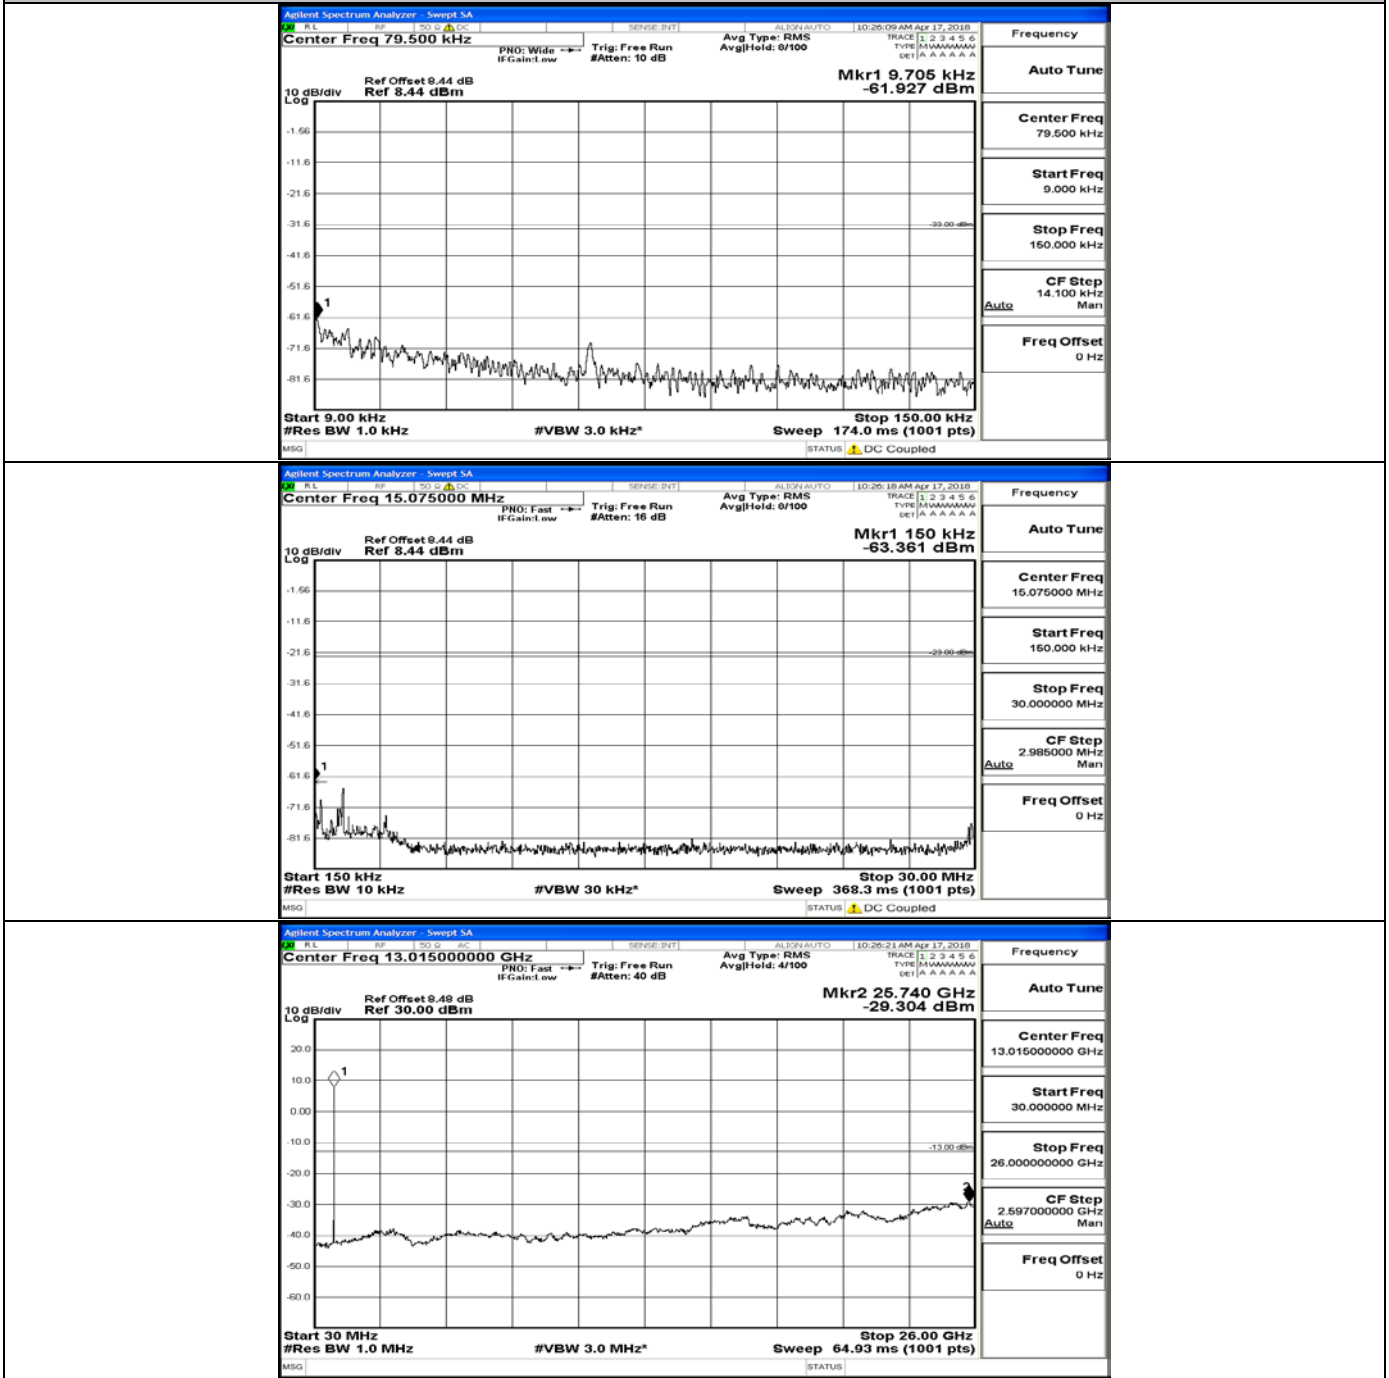

D.5 Conducted Spurious Emission

CSE Test Graph(s) (Channel Bandwidth: 1.4 MHz)_LCH_QPSK

CSE Test Graph(s) (Channel Bandwidth: 1.4 MHz)_MCH_QPSK

CSE Test Graph(s) (Channel Bandwidth: 1.4 MHz)_HCH_QPSK

CSE Test Graph(s) (Channel Bandwidth: 1.4 MHz)_LCH_16QAM

CSE Test Graph(s) (Channel Bandwidth: 1.4 MHz)_MCH_16QAM

CSE Test Graph(s) (Channel Bandwidth: 1.4 MHz)_HCH_16QAM

CSE Test Graph(s) (Channel Bandwidth: 3 MHz)_LCH_QPSK

CSE Test Graph(s) (Channel Bandwidth: 3 MHz)_MCH_QPSK

CSE Test Graph(s) (Channel Bandwidth: 3 MHz)_HCH_QPSK

CSE Test Graph(s) (Channel Bandwidth: 3 MHz)_LCH_16QAM

CSE Test Graph(s) (Channel Bandwidth: 3 MHz)_MCH_16QAM

CSE Test Graph(s) (Channel Bandwidth: 3 MHz)_HCH_16QAM

CSE Test Graph(s) (Channel Bandwidth: 5 MHz)_LCH_QPSK

CSE Test Graph(s) (Channel Bandwidth: 5 MHz)_MCH_QPSK

CSE Test Graph(s) (Channel Bandwidth: 5 MHz)_HCH_QPSK

CSE Test Graph(s) (Channel Bandwidth: 5 MHz)_LCH_16QAM