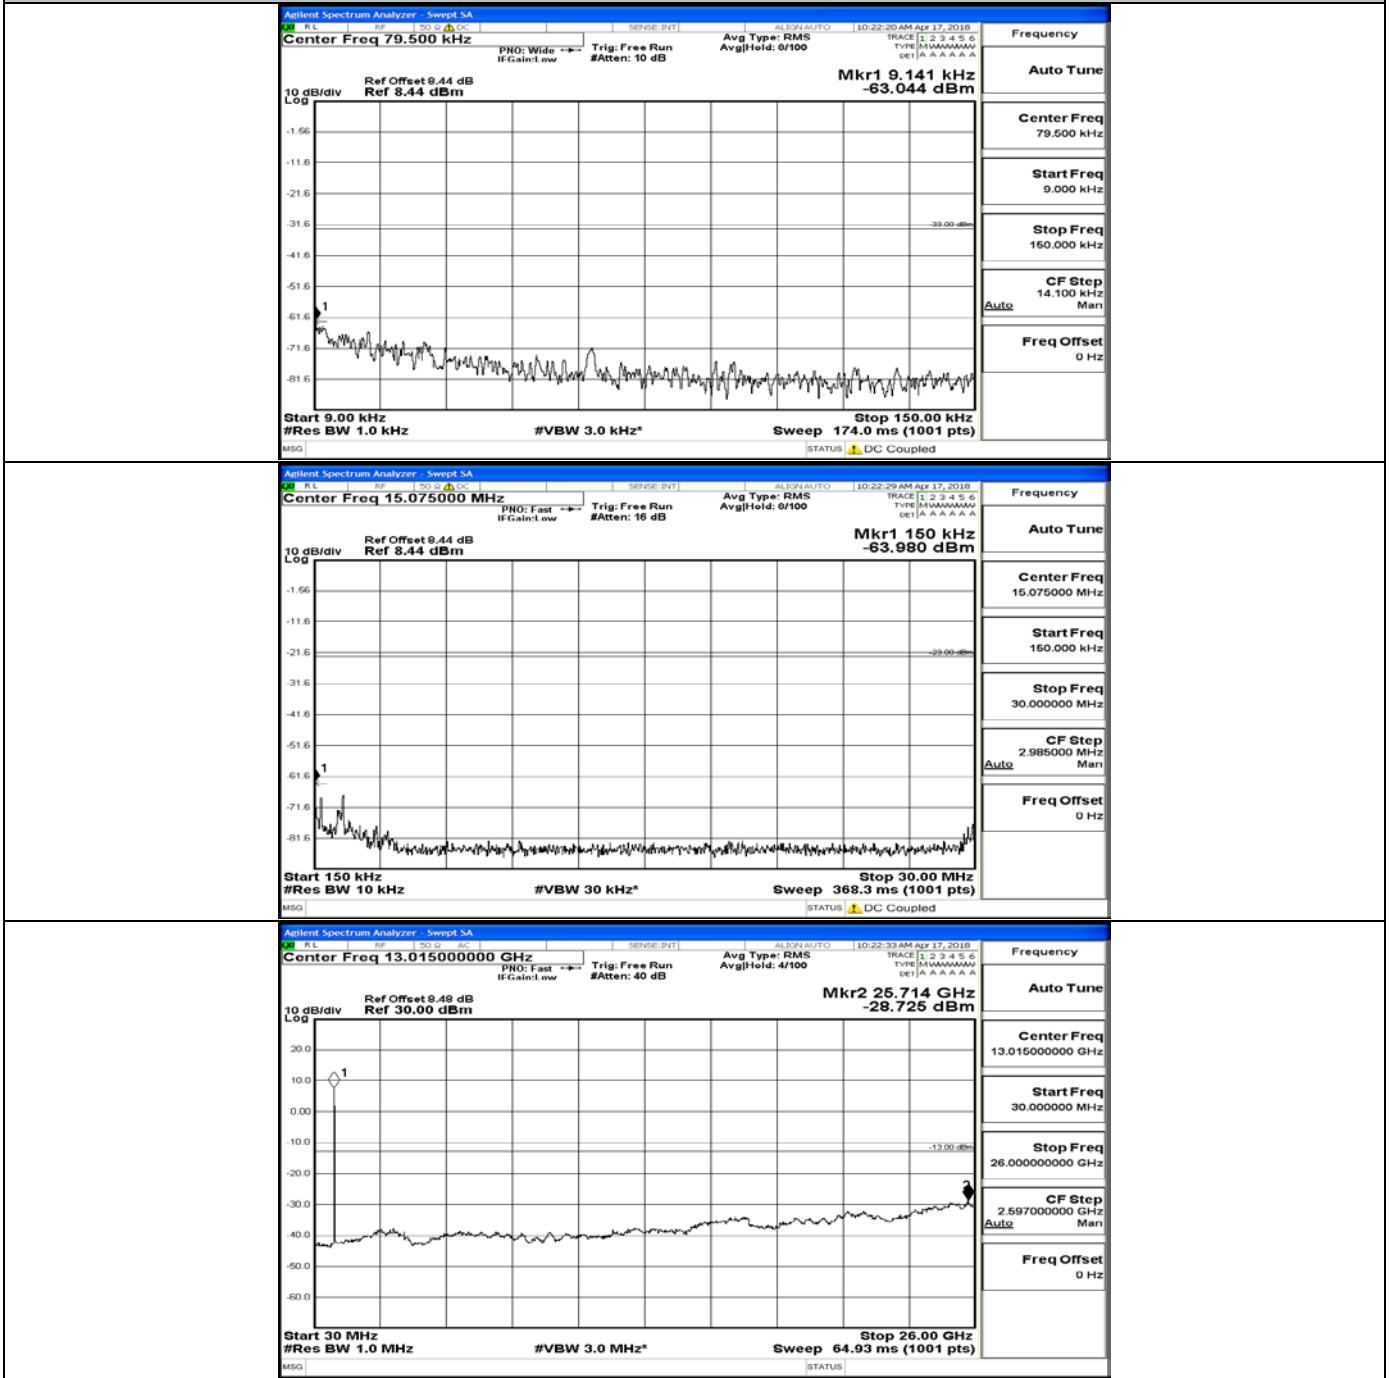

D.5 Conducted Spurious Emission

CSE Test Graph(s) (Channel Bandwidth: 1.4 MHz)_LCH_QPSK

CSE Test Graph(s) (Channel Bandwidth: 1.4 MHz)_MCH_QPSK

CSE Test Graph(s) (Channel Bandwidth: 1.4 MHz)_HCH_QPSK

CSE Test Graph(s) (Channel Bandwidth: 1.4 MHz)_LCH_16QAM

CSE Test Graph(s) (Channel Bandwidth: 1.4 MHz)_MCH_16QAM

CSE Test Graph(s) (Channel Bandwidth: 1.4 MHz)_HCH_16QAM

CSE Test Graph(s) (Channel Bandwidth: 3 MHz)_LCH_QPSK

CSE Test Graph(s) (Channel Bandwidth: 3 MHz)_MCH_QPSK

CSE Test Graph(s) (Channel Bandwidth: 3 MHz)_HCH_QPSK

CSE Test Graph(s) (Channel Bandwidth: 3 MHz)_LCH_16QAM

CSE Test Graph(s) (Channel Bandwidth: 3 MHz)_MCH_16QAM

CSE Test Graph(s) (Channel Bandwidth: 3 MHz)_HCH_16QAM