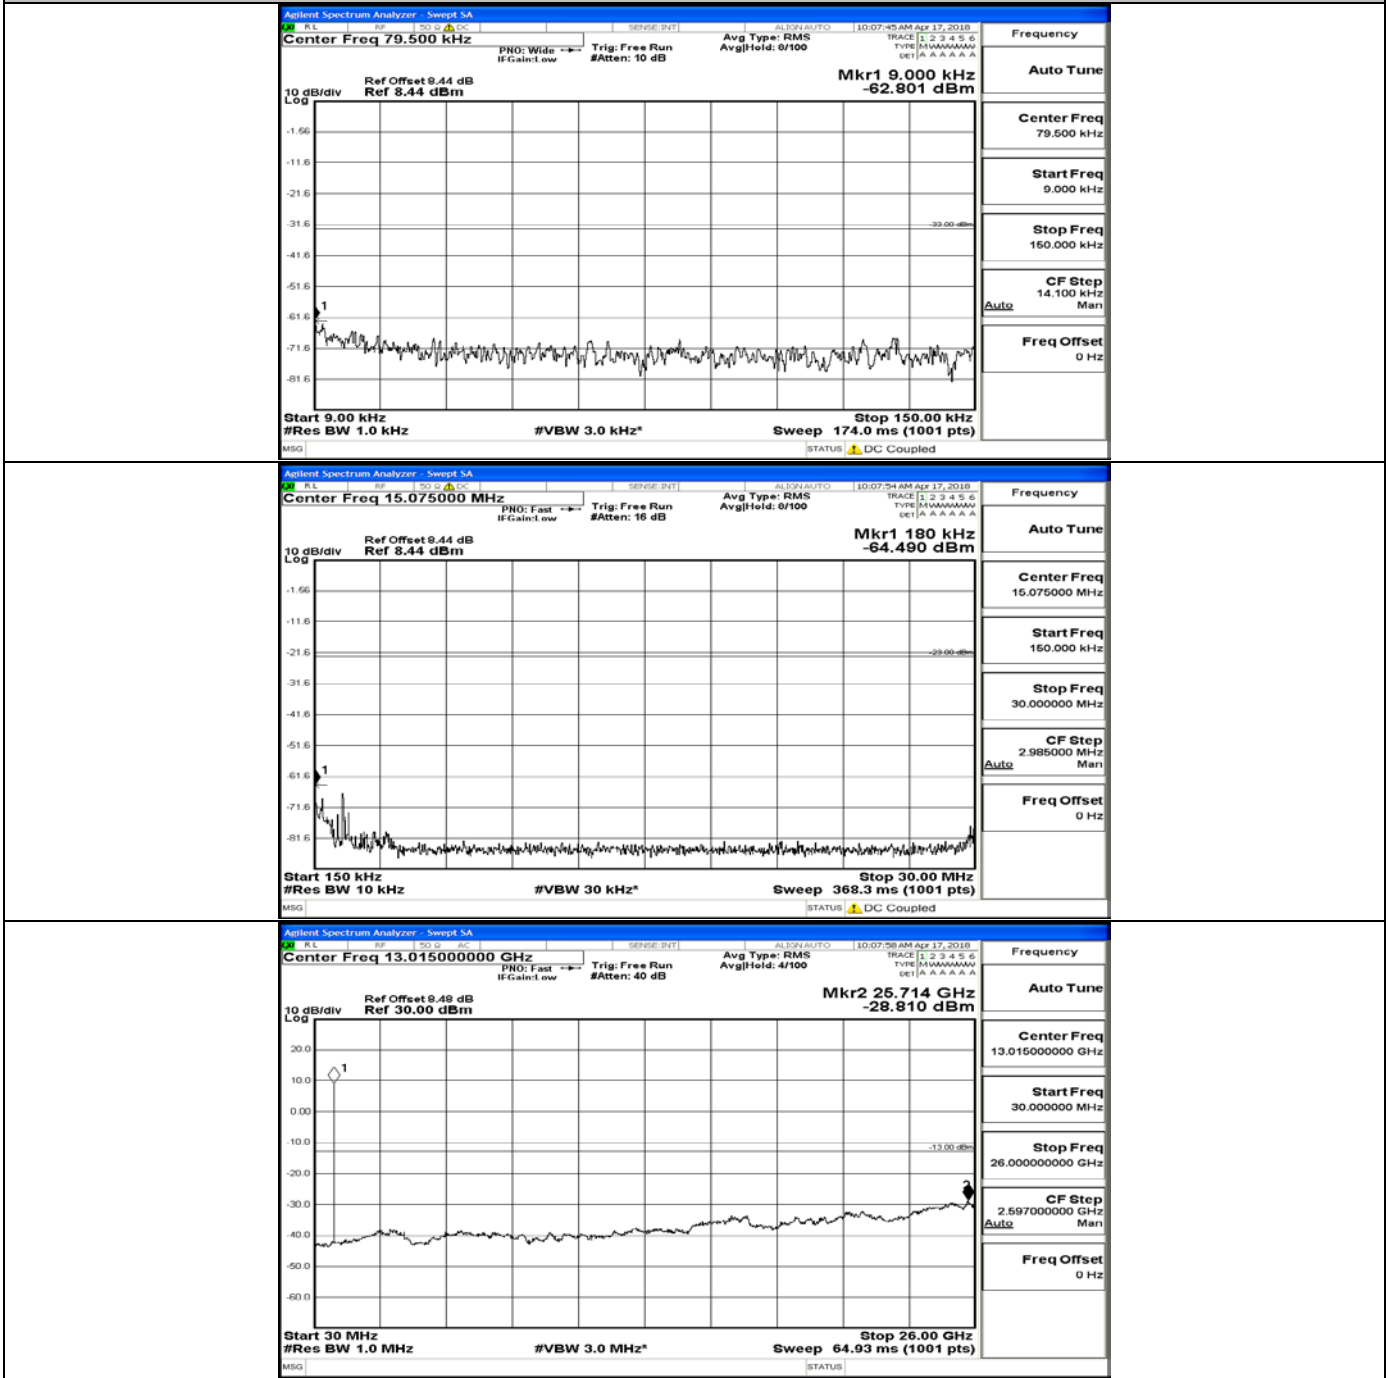

D.5 Conducted Spurious Emission

CSE Test Graph(s) (Channel Bandwidth: 1.4 MHz)_LCH_QPSK

CSE Test Graph(s) (Channel Bandwidth: 1.4 MHz)_MCH_QPSK

CSE Test Graph(s) (Channel Bandwidth: 1.4 MHz)_HCH_QPSK

CSE Test Graph(s) (Channel Bandwidth: 1.4 MHz)_LCH_16QAM

CSE Test Graph(s) (Channel Bandwidth: 1.4 MHz)_MCH_16QAM

CSE Test Graph(s) (Channel Bandwidth: 1.4 MHz)_HCH_16QAM

CSE Test Graph(s) (Channel Bandwidth: 3 MHz)_LCH_QPSK

CSE Test Graph(s) (Channel Bandwidth: 3 MHz)_MCH_QPSK

CSE Test Graph(s) (Channel Bandwidth: 3 MHz)_HCH_QPSK

CSE Test Graph(s) (Channel Bandwidth: 3 MHz)_LCH_16QAM

CSE Test Graph(s) (Channel Bandwidth: 3 MHz)_MCH_16QAM

CSE Test Graph(s) (Channel Bandwidth: 3 MHz)_HCH_16QAM