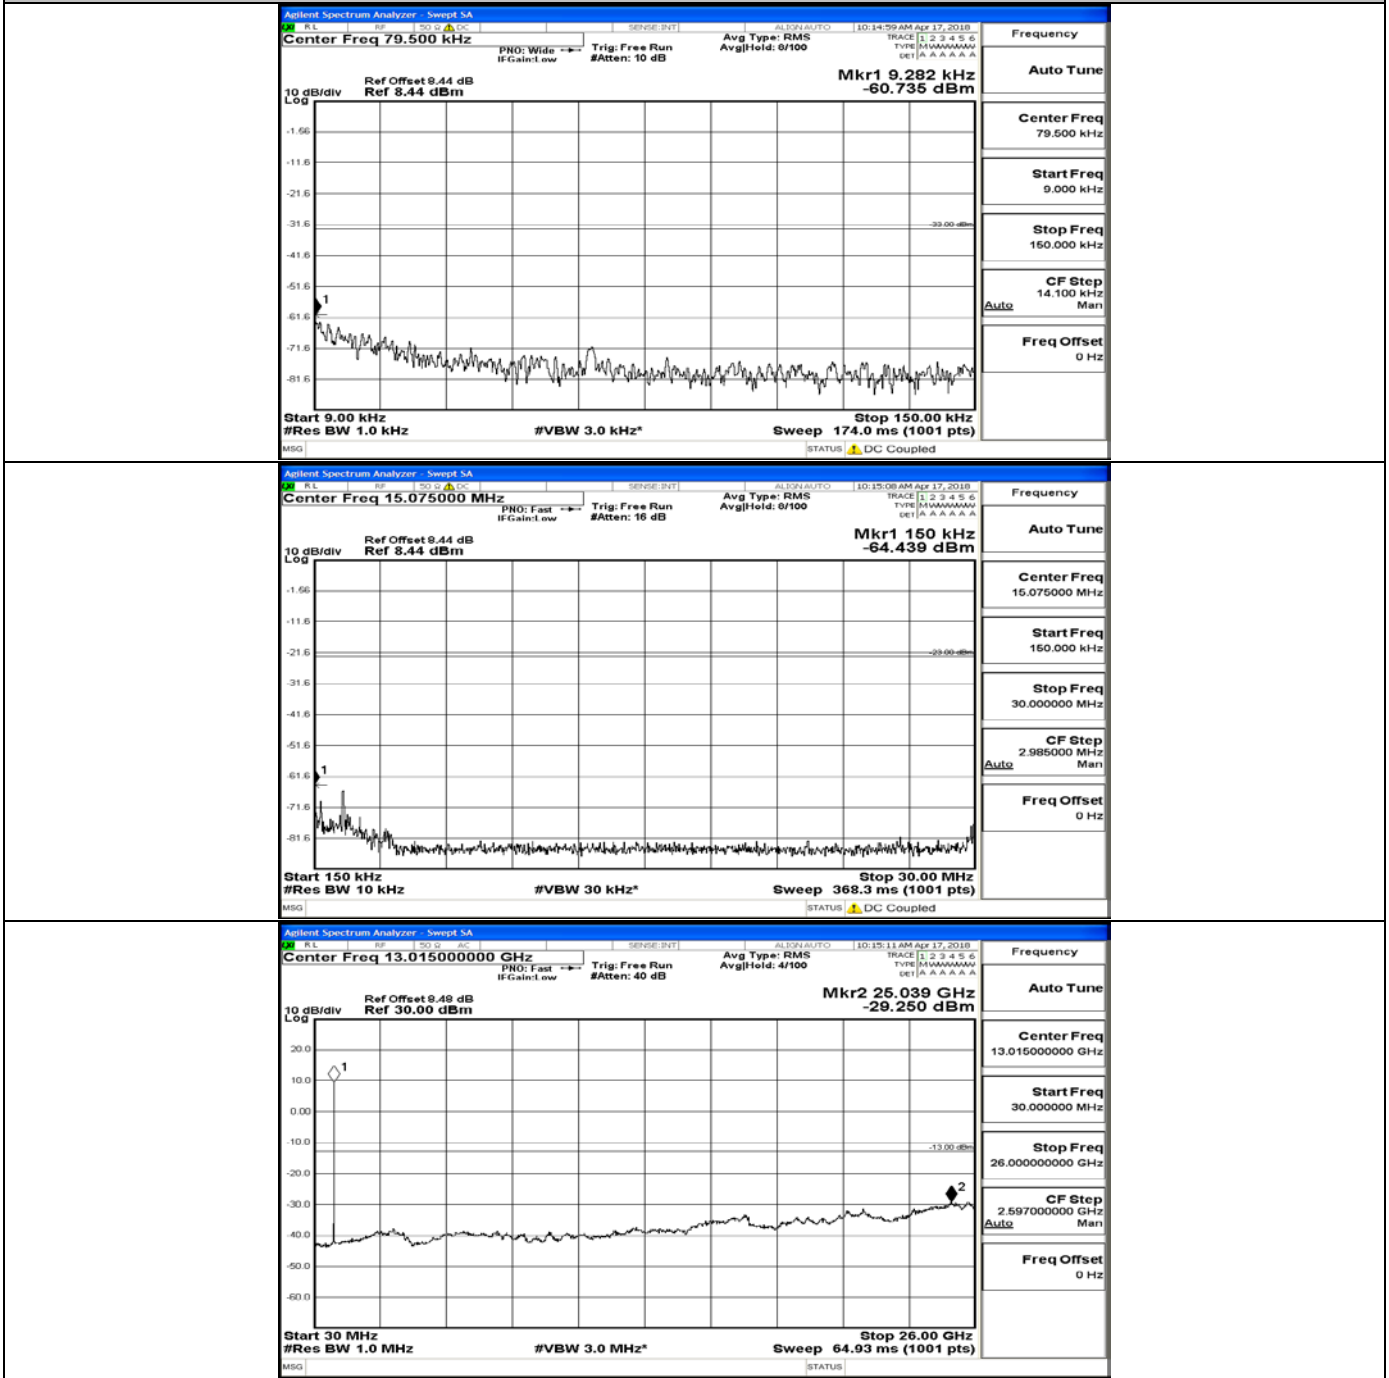

D.5 Conducted Spurious Emission

CSE Test Graph(s) (Channel Bandwidth: 1.4 MHz)_LCH_QPSK

CSE Test Graph(s) (Channel Bandwidth: 1.4 MHz)_MCH_QPSK

CSE Test Graph(s) (Channel Bandwidth: 1.4 MHz)_HCH_QPSK

CSE Test Graph(s) (Channel Bandwidth: 1.4 MHz)_LCH_16QAM

CSE Test Graph(s) (Channel Bandwidth: 1.4 MHz)_MCH_16QAM

CSE Test Graph(s) (Channel Bandwidth: 1.4 MHz)_HCH_16QAM

CSE Test Graph(s) (Channel Bandwidth: 3 MHz)_LCH_QPSK

CSE Test Graph(s) (Channel Bandwidth: 3 MHz)_MCH_QPSK

CSE Test Graph(s) (Channel Bandwidth: 3 MHz)_HCH_QPSK

CSE Test Graph(s) (Channel Bandwidth: 3 MHz)_LCH_16QAM

CSE Test Graph(s) (Channel Bandwidth: 3 MHz)_MCH_16QAM

CSE Test Graph(s) (Channel Bandwidth: 3 MHz)_HCH_16QAM