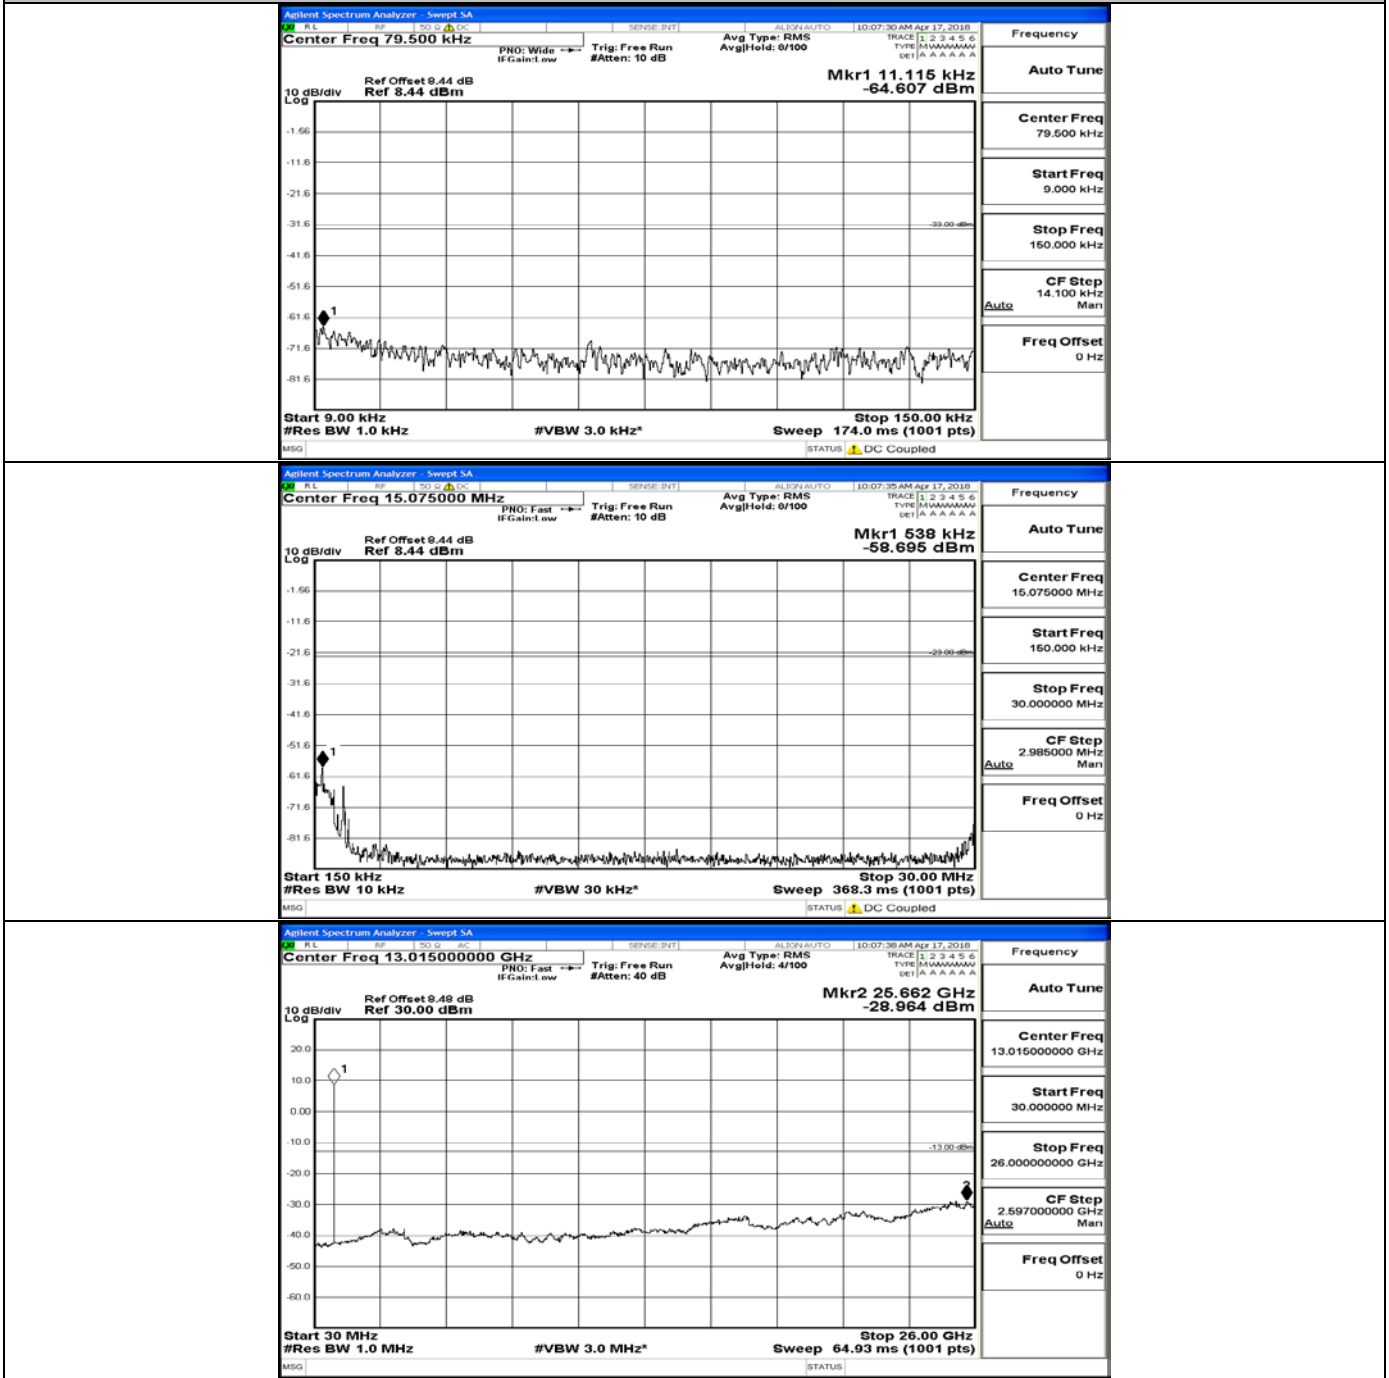

D.5 Conducted Spurious Emission

CSE Test Graph(s) (Channel Bandwidth: 1.4 MHz)_LCH_QPSK

CSE Test Graph(s) (Channel Bandwidth: 1.4 MHz)_MCH_QPSK

CSE Test Graph(s) (Channel Bandwidth: 1.4 MHz)_HCH_QPSK

CSE Test Graph(s) (Channel Bandwidth: 1.4 MHz)_LCH_16QAM

CSE Test Graph(s) (Channel Bandwidth: 1.4 MHz)_MCH_16QAM

CSE Test Graph(s) (Channel Bandwidth: 1.4 MHz)_HCH_16QAM

CSE Test Graph(s) (Channel Bandwidth: 3 MHz)_LCH_QPSK

CSE Test Graph(s) (Channel Bandwidth: 3 MHz)_MCH_QPSK

CSE Test Graph(s) (Channel Bandwidth: 3 MHz)_HCH_QPSK

CSE Test Graph(s) (Channel Bandwidth: 3 MHz)_LCH_16QAM

CSE Test Graph(s) (Channel Bandwidth: 3 MHz)_MCH_16QAM

CSE Test Graph(s) (Channel Bandwidth: 3 MHz)_HCH_16QAM