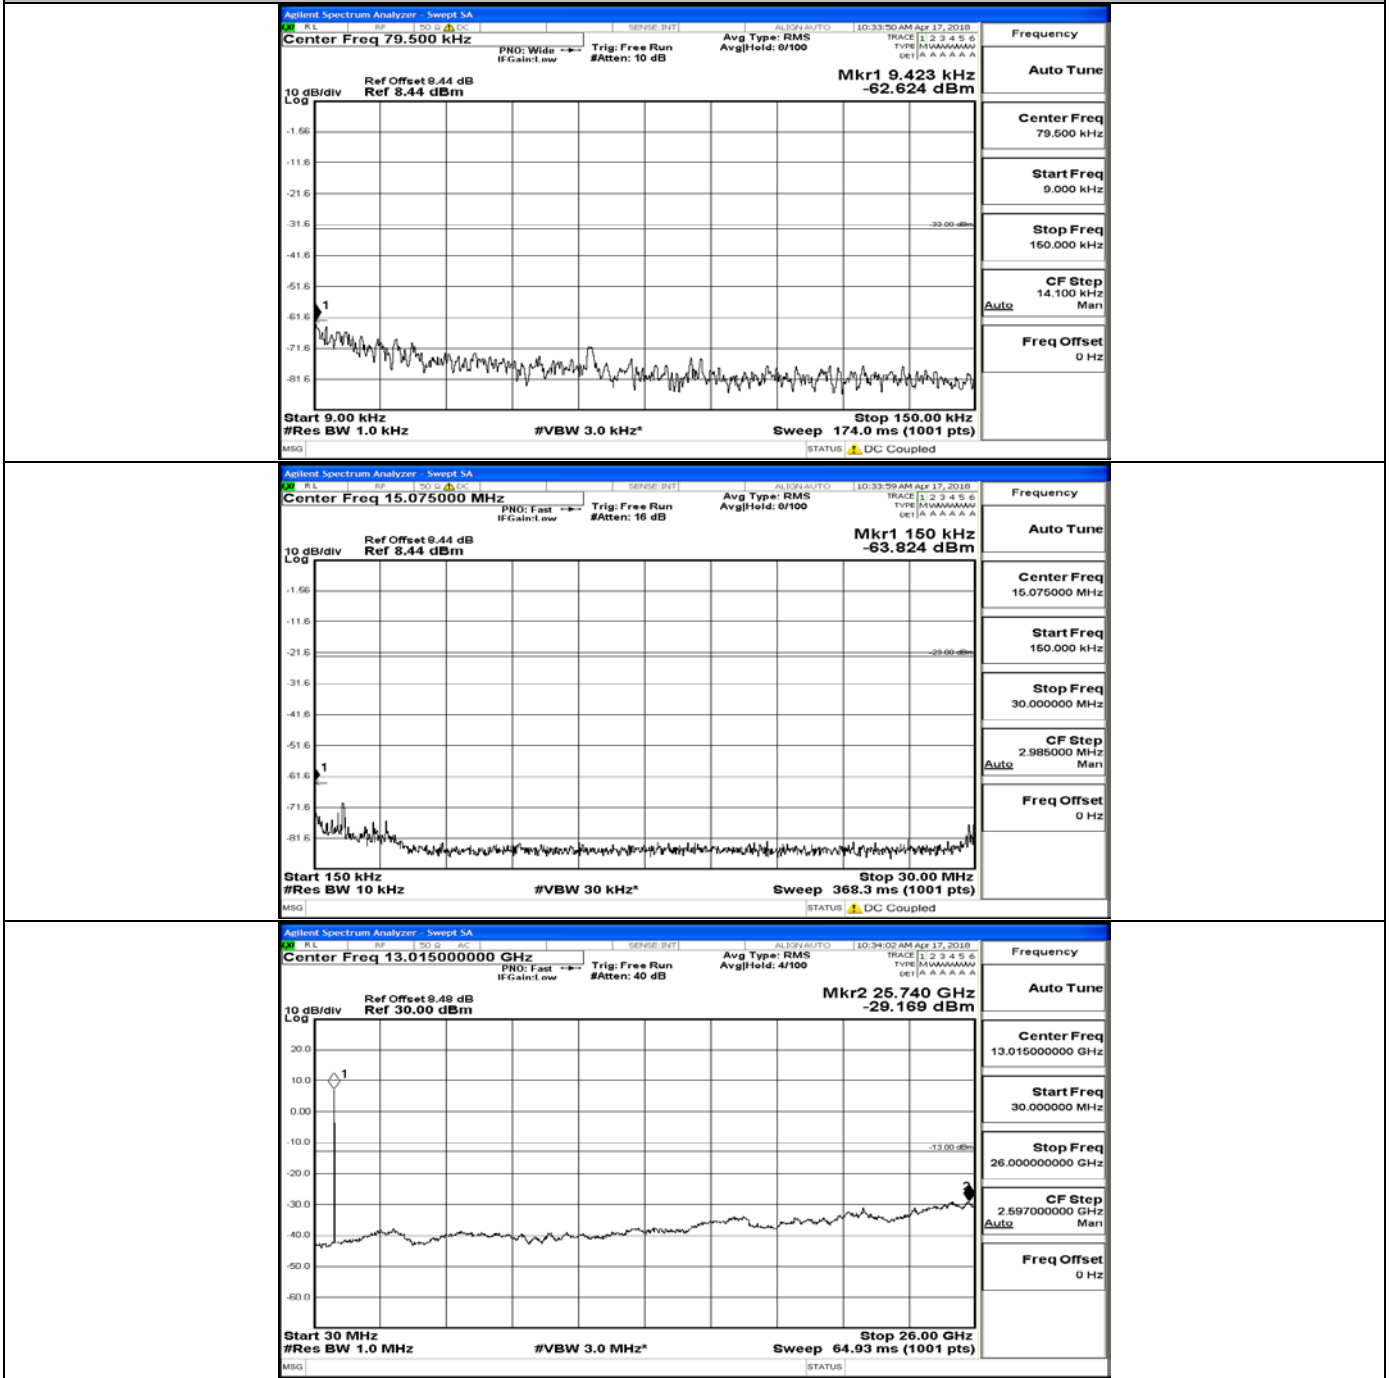

D.5 Conducted Spurious Emission

CSE Test Graph(s) (Channel Bandwidth: 1.4 MHz)_LCH_QPSK

CSE Test Graph(s) (Channel Bandwidth: 1.4 MHz)_MCH_QPSK

CSE Test Graph(s) (Channel Bandwidth: 1.4 MHz)_HCH_QPSK

CSE Test Graph(s) (Channel Bandwidth: 1.4 MHz)_LCH_16QAM

CSE Test Graph(s) (Channel Bandwidth: 5 MHz)_LCH_QPSK

CSE Test Graph(s) (Channel Bandwidth: 5 MHz)_MCH_QPSK

CSE Test Graph(s) (Channel Bandwidth: 5 MHz)_HCH_QPSK

CSE Test Graph(s) (Channel Bandwidth: 5 MHz)_LCH_16QAM

CSE Test Graph(s) (Channel Bandwidth: 5 MHz)_MCH_16QAM

CSE Test Graph(s) (Channel Bandwidth: 5 MHz)_HCH_16QAM

CSE Test Graph(s) (Channel Bandwidth: 10 MHz) LCH_QPSK

CSE Test Graph(s) (Channel Bandwidth: 10 MHz)_MCH_QPSK