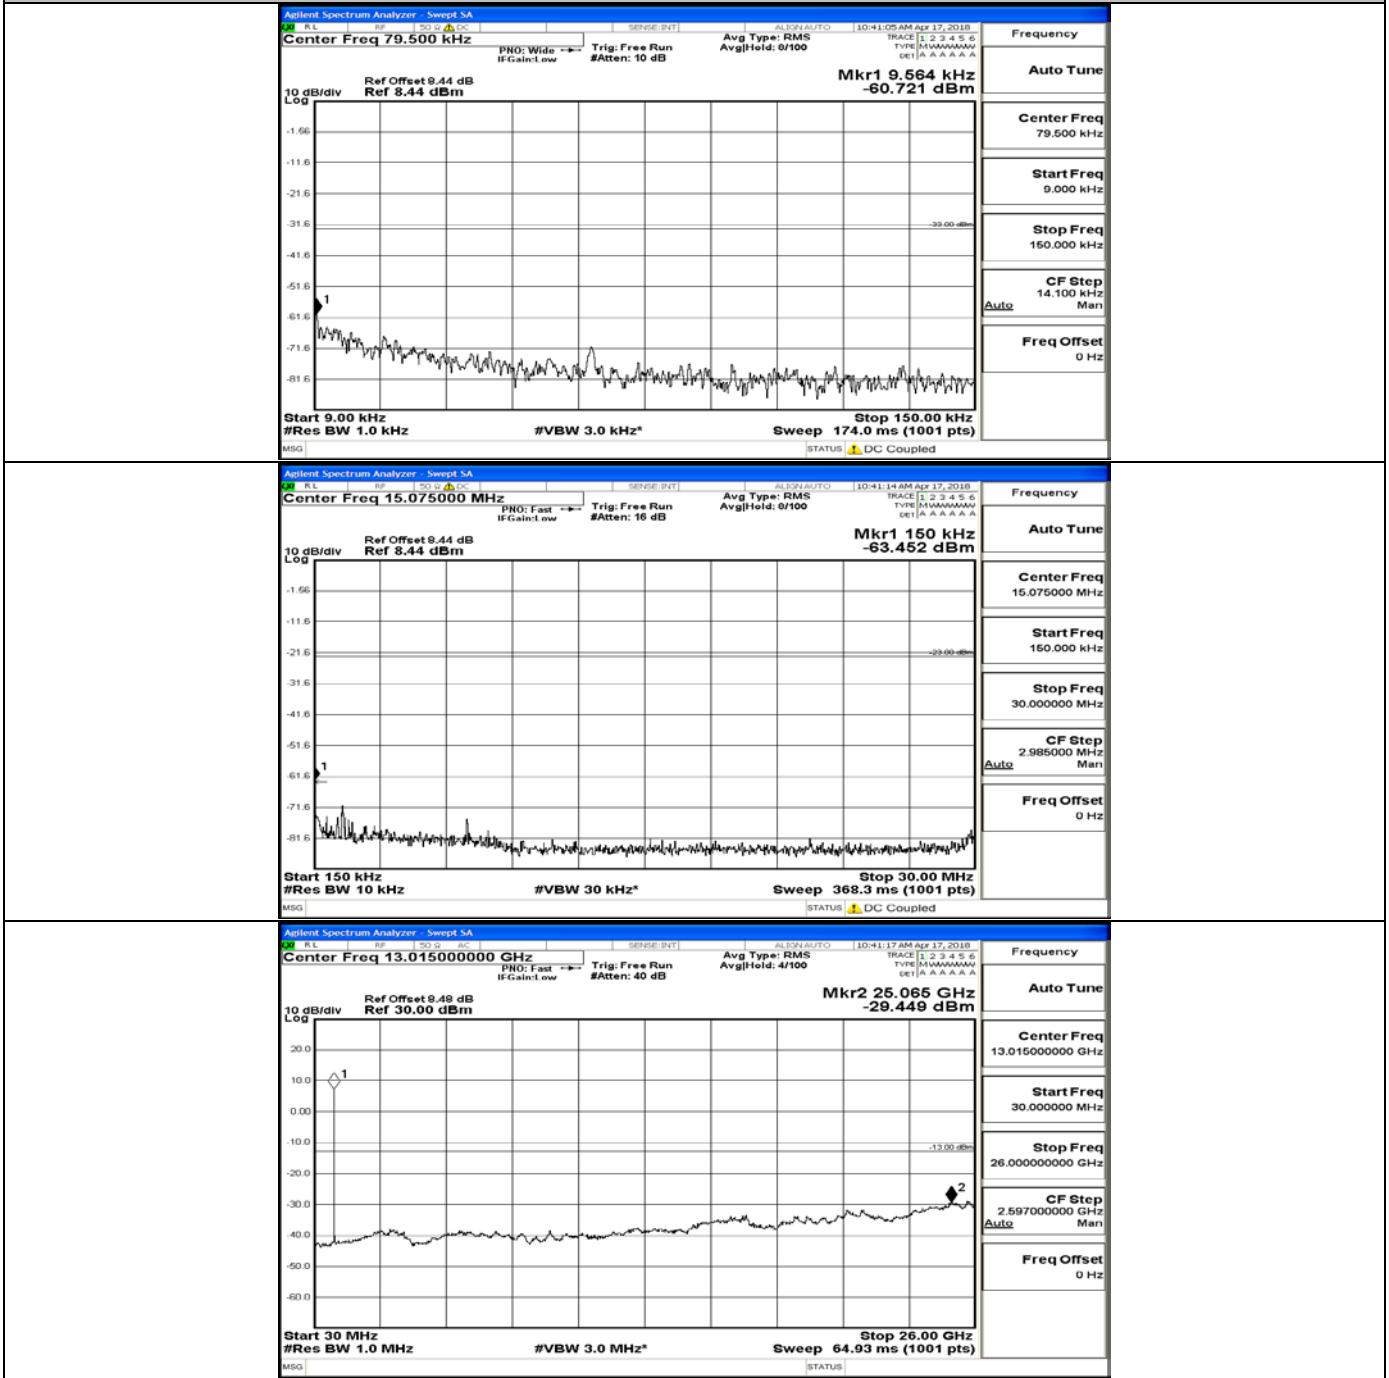

CSE Test Graph(s) (Channel Bandwidth: 10 MHz)_MCH_16QAM