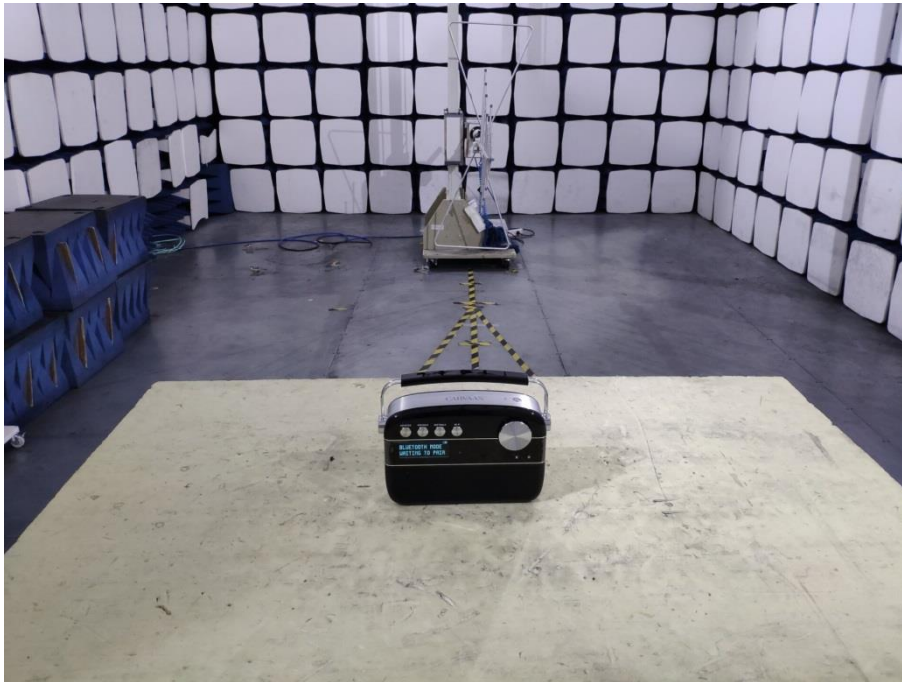

EXHIBIT 4 - TEST SETUP PHOTOGRAPHS

Conducted Emission Test Setup

Radiation Emission Test Setup (Below 30MHz)

Radiation Emission Test Setup (30MHz to 1GHz)

Radiation Emission Test Setup (1GHz to 18GHz)

Radiation Emission Test Setup (Above 18GHz)