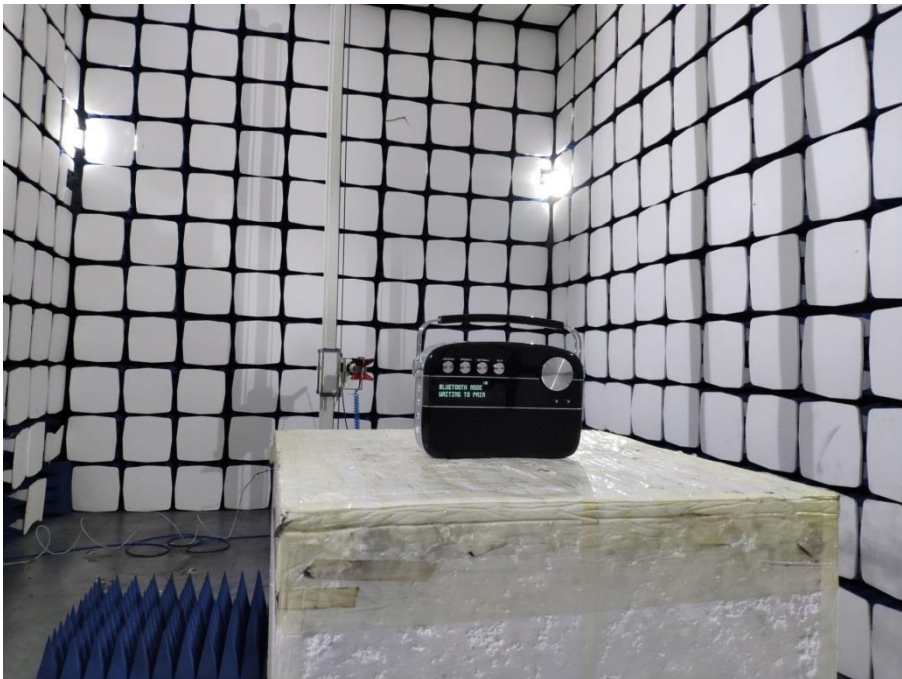

EXHIBIT 4 - TEST SETUP PHOTOGRAPHS

Conducted Emission Test Setup

Radiation Emission Test Setup (Below 30MHz)

Radiation Emission Test Setup (30MHz to 1GHz)

Radiation Emission Test Setup (1GHz to 18GHz)

Radiation Emission Test Setup (Above 18GHz)