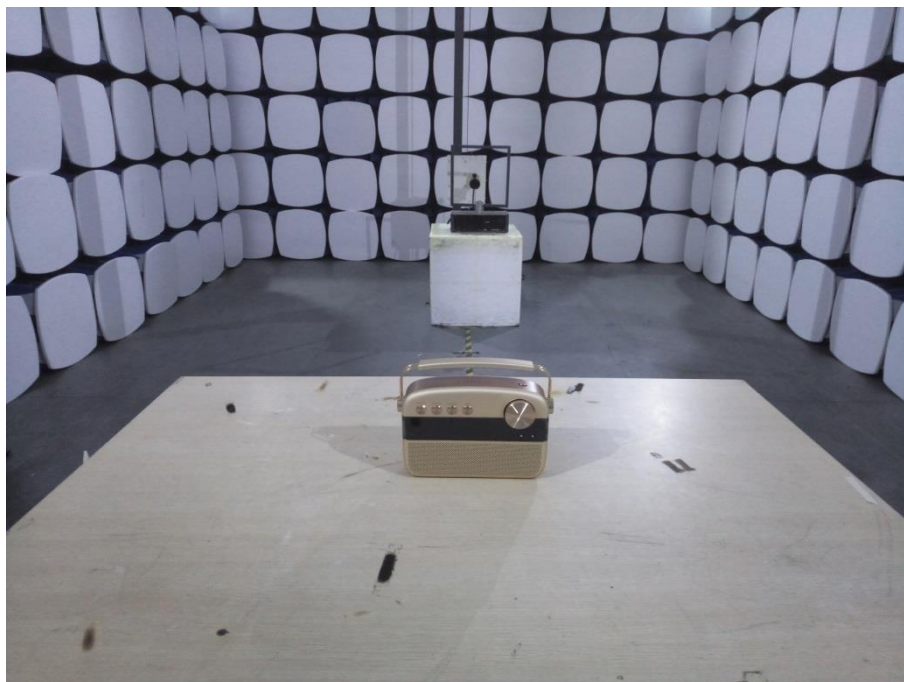

EXHIBIT 4 - TEST SETUP PHOTOGRAPHS

Conducted Emission Test Setup

Radiation Emission Test Setup (Below 30MHz)

Radiation Emission Test Setup (30MHz to 1GHz)

Radiation Emission Test Setup (1GHz to 18GHz)

Radiation Emission Test Setup (Above 18GHz)