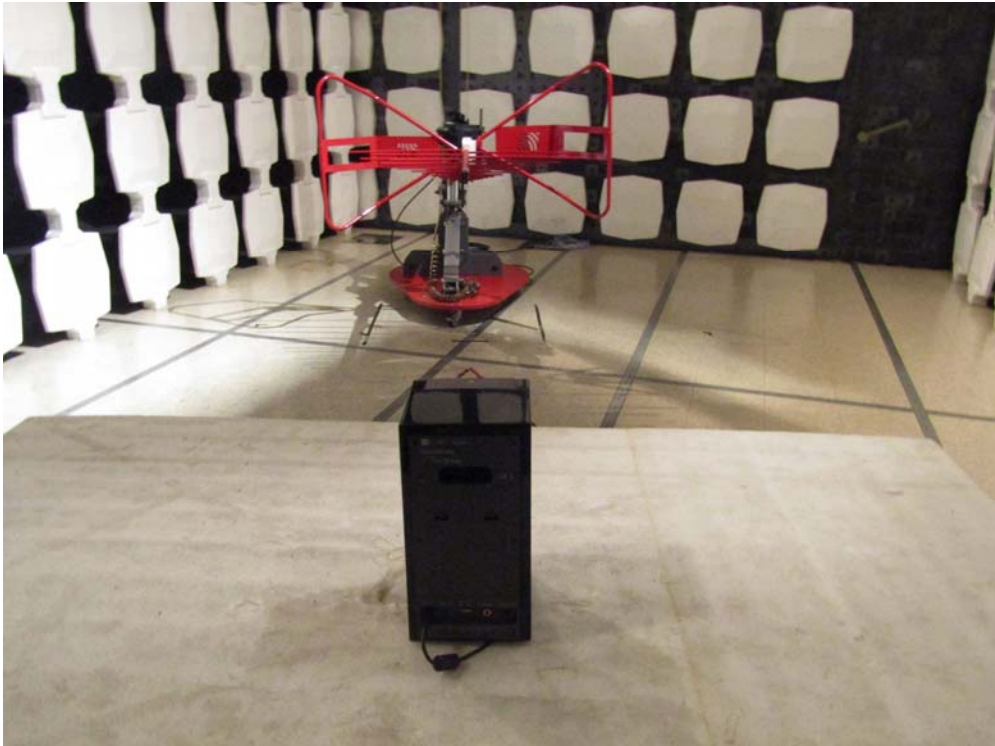

Test Photo

FCC ID: 2AMWRGVASPEAK

IC: 22961-GVASPEAK

Measurement of Radiated Emission Test Set Up

Measurement of Radiated Emission Test Set Up

Measurement of Radiated Emission Test Set Up

Measurement of Conducted Emission Test Set Up