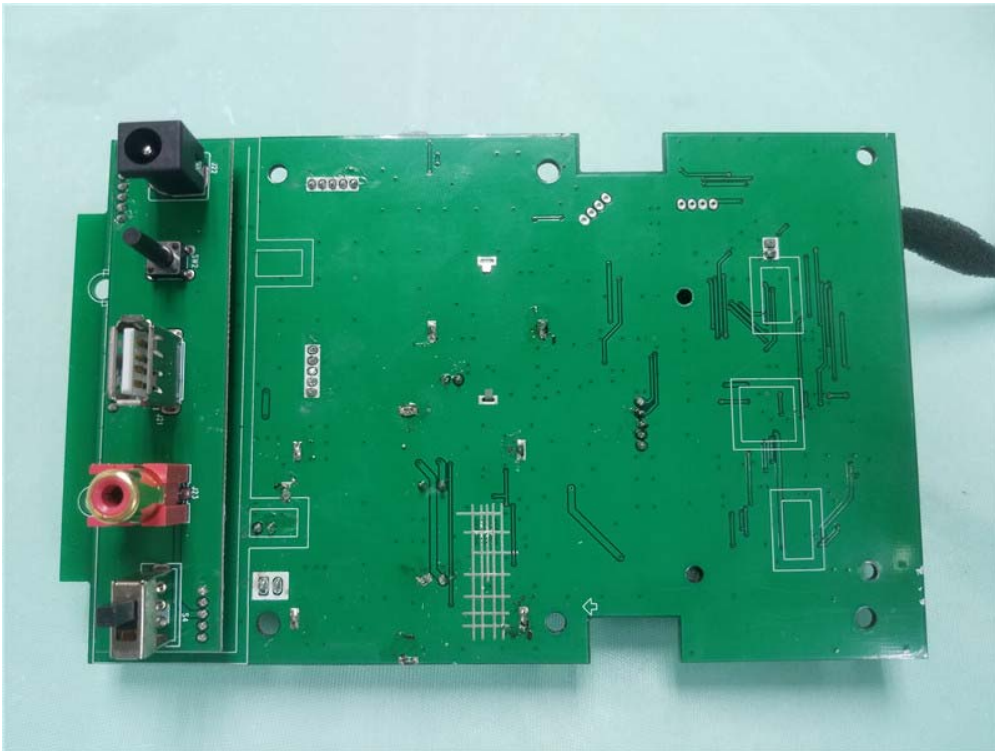

**Internal Photo**

FCC ID: 2AMWRGVASPEAK

IC: 22961-GVASPEAK

**Inside View of the Product**

**Inner Circuit Top View**

**Inner Circuit Bottom View**

**Inner Circuit Top View**

**Inner Circuit Bottom View**

**Inner Circuit Top View**

**Inner Circuit Bottom View**