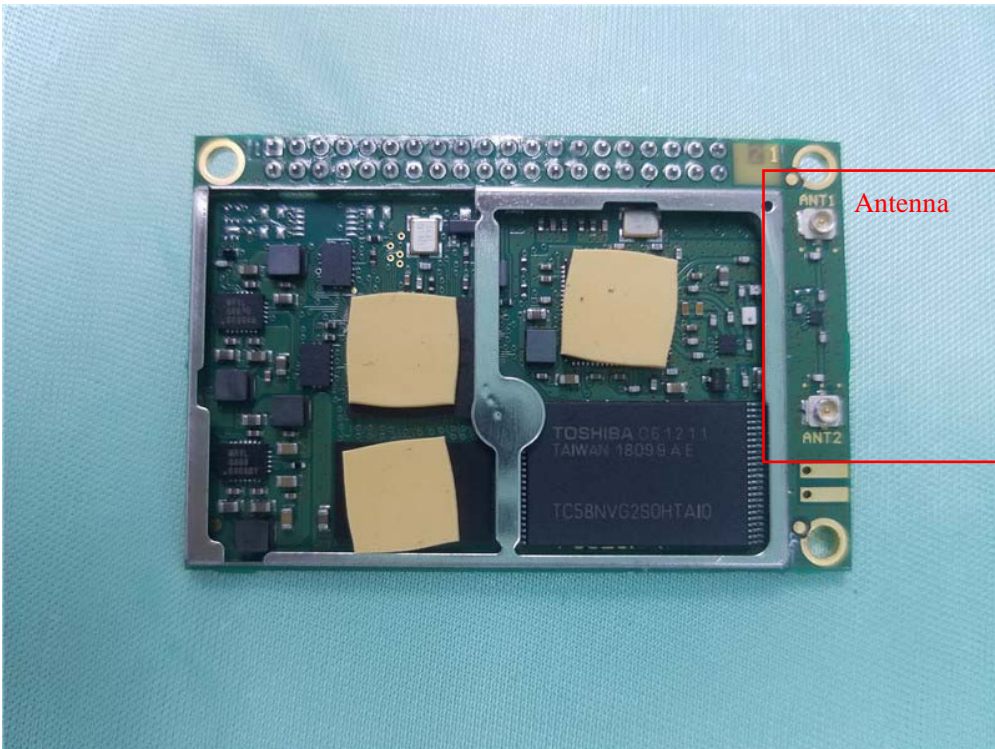

**Internal Photo**

FCC ID: 2AMWRGVASPEAK

IC: 22961-GVASPEAK

**Inside View of the Product**

**Inner Circuit Top View**

**Inner Circuit Bottom View**

**Inner Circuit Top View**

**Inner Circuit Bottom View**

**Inner Circuit Top View**

**Inner Circuit Bottom View**