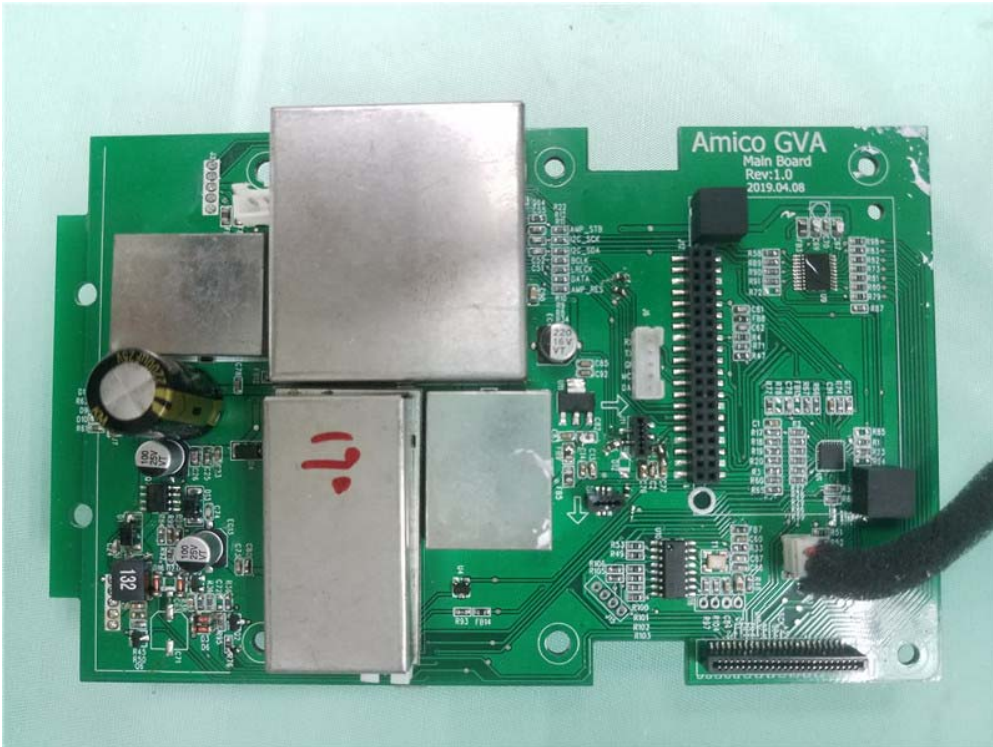

**Internal Photo**

FCC ID: 2AMWRGVASPEAK

IC: 22961-GVASPEAK

**Inside View of the Product**

**Inner Circuit Top View**

**Inner Circuit Bottom View**

**Inner Circuit Top View**

**Inner Circuit Bottom View**

**Inner Circuit Top View**

**Inner Circuit Bottom View**