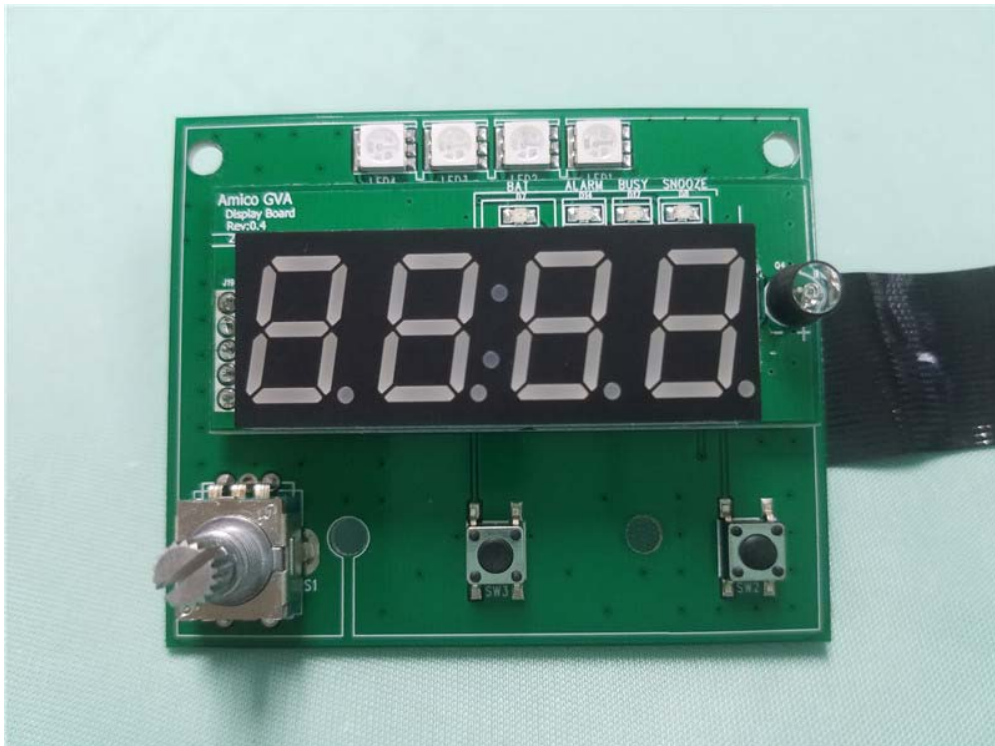

**Internal Photo**

FCC ID: 2AMWRGVASPEAK

IC: 22961-GVASPEAK

**Inside View of the Product**

**Inner Circuit Top View**

**Inner Circuit Bottom View**

**Inner Circuit Top View**

**Inner Circuit Bottom View**

**Inner Circuit Top View**

**Inner Circuit Bottom View**