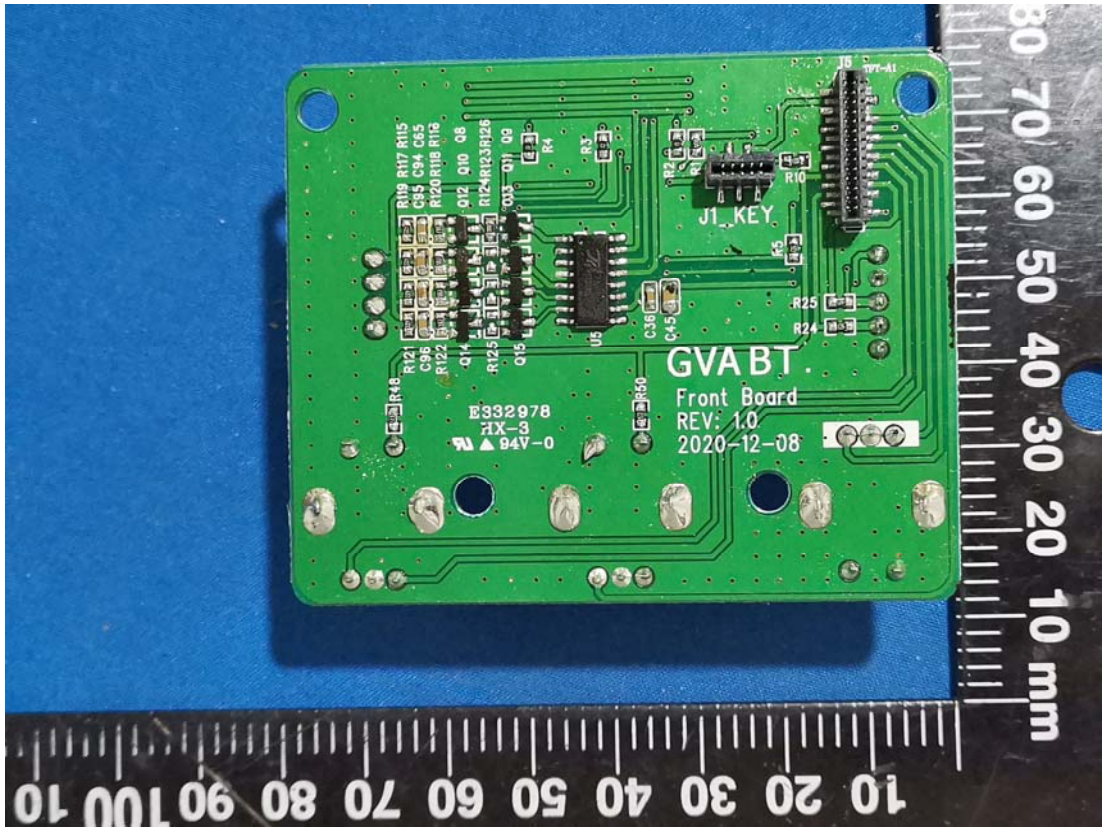

EXHIBIT C - EUT INTERNAL PHOTOGRAPHS

ANT

CA COMO AUDIO

Battery Pack
Model AB - 1

Li-Ion 14.8V 2200mAh

▲ CAUTION:
Use only with the Como Audio Amico.
Do not expose to fire or water, disassemble,
modify, or short circuit. Replace only with a
genuine Como Audio battery.