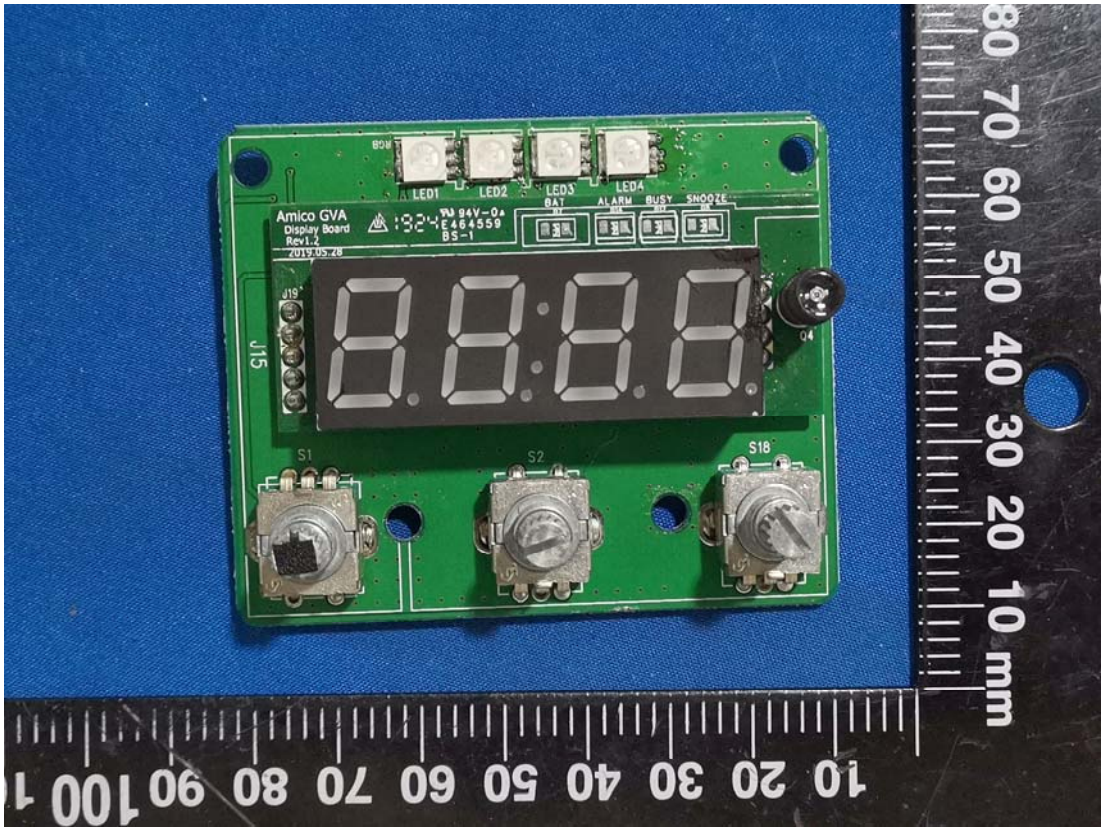

EXHIBIT C - EUT INTERNAL PHOTOGRAPHS

ANT

CA COMO AUDIO

Battery Pack
Model AB - 1

Li-Ion 14.8V 2200mAh

▲ CAUTION:
Use only with the Como Audio Amico.
Do not expose to fire or water, disassemble,
modify, or short circuit. Replace only with a
genuine Como Audio battery.