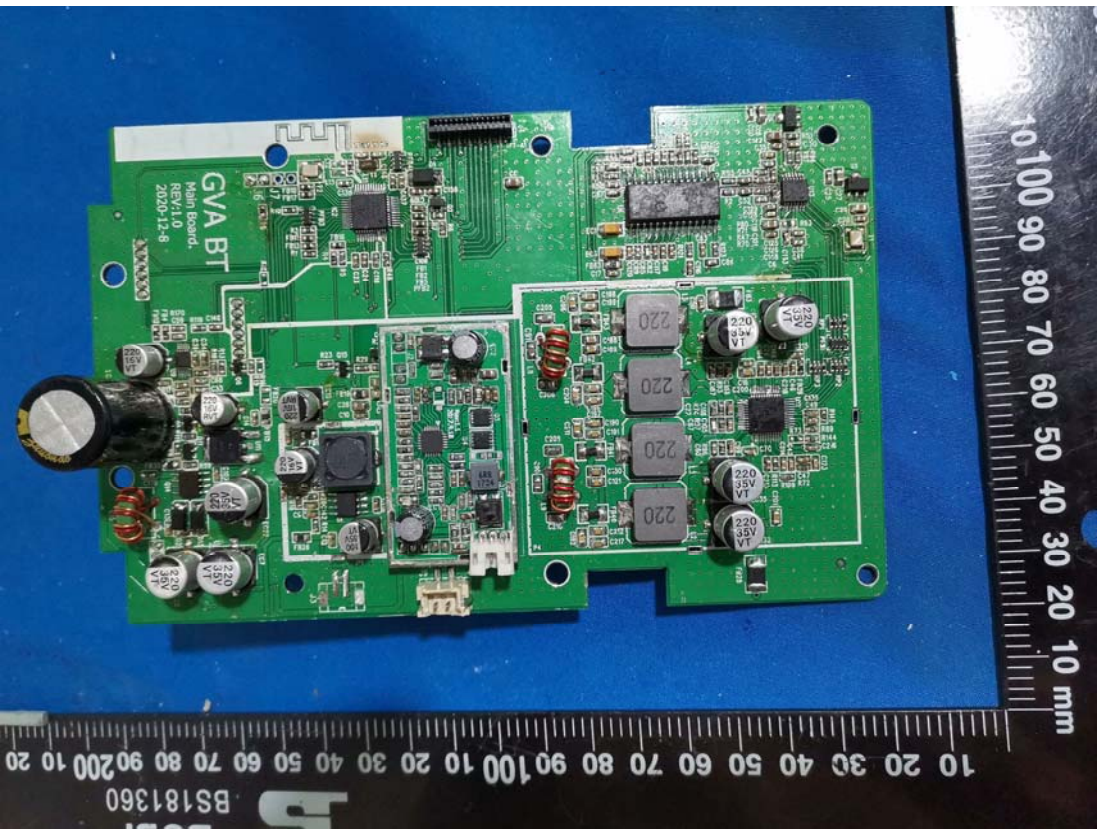

EXHIBIT C - EUT INTERNAL PHOTOGRAPHS

ANT

CA COMO AUDIO

Battery Pack
Model AB - 1

Li-Ion 14.8V 2200mAh

▲ CAUTION:
Use only with the Como Audio Amico.
Do not expose to fire or water, disassemble,
modify, or short circuit. Replace only with a
genuine Como Audio battery.