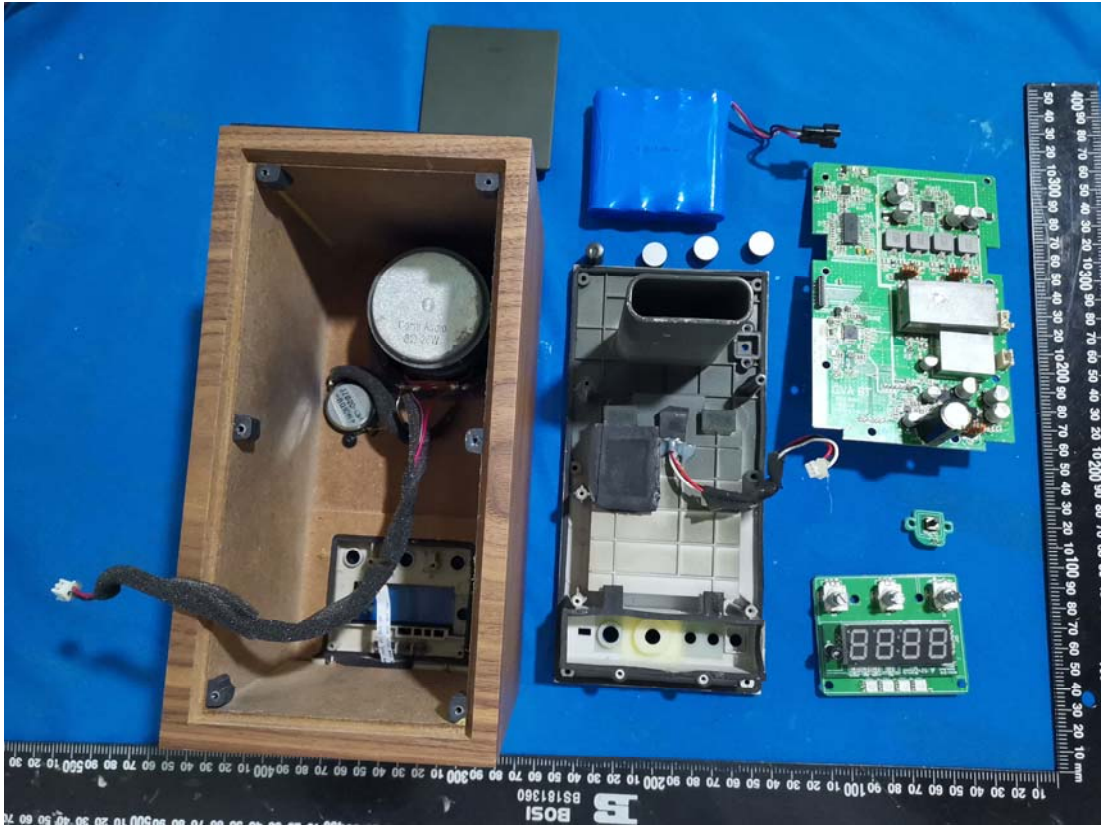

EXHIBIT C - EUT INTERNAL PHOTOGRAPHS

ANT

CA COMO AUDIO

Battery Pack
Model AB - 1

Li-Ion 14.8V 2200mAh

▲ CAUTION:
Use only with the Como Audio Amico.
Do not expose to fire or water, disassemble,
modify, or short circuit. Replace only with a
genuine Como Audio battery.