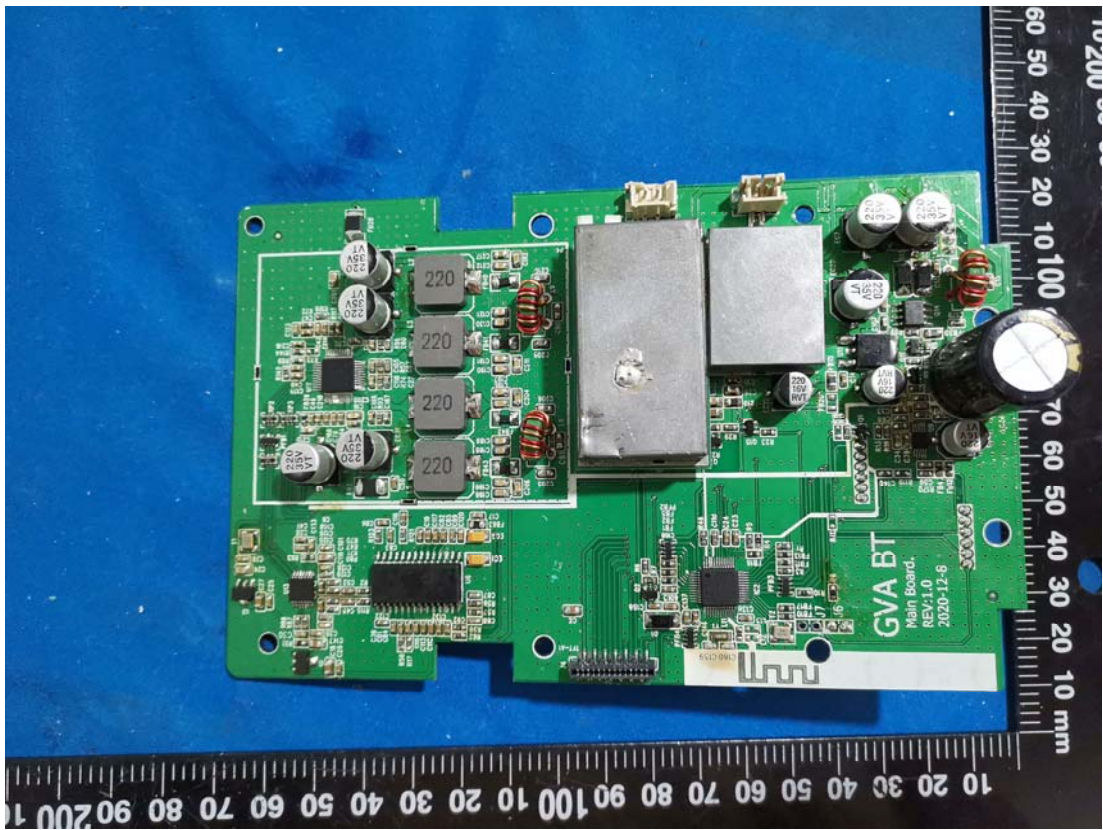

EXHIBIT C - EUT INTERNAL PHOTOGRAPHS

ANT

CA COMO AUDIO

Battery Pack
Model AB - 1

Li-Ion 14.8V 2200mAh

▲ CAUTION:
Use only with the Como Audio Amico.
Do not expose to fire or water, disassemble,
modify, or short circuit. Replace only with a
genuine Como Audio battery.