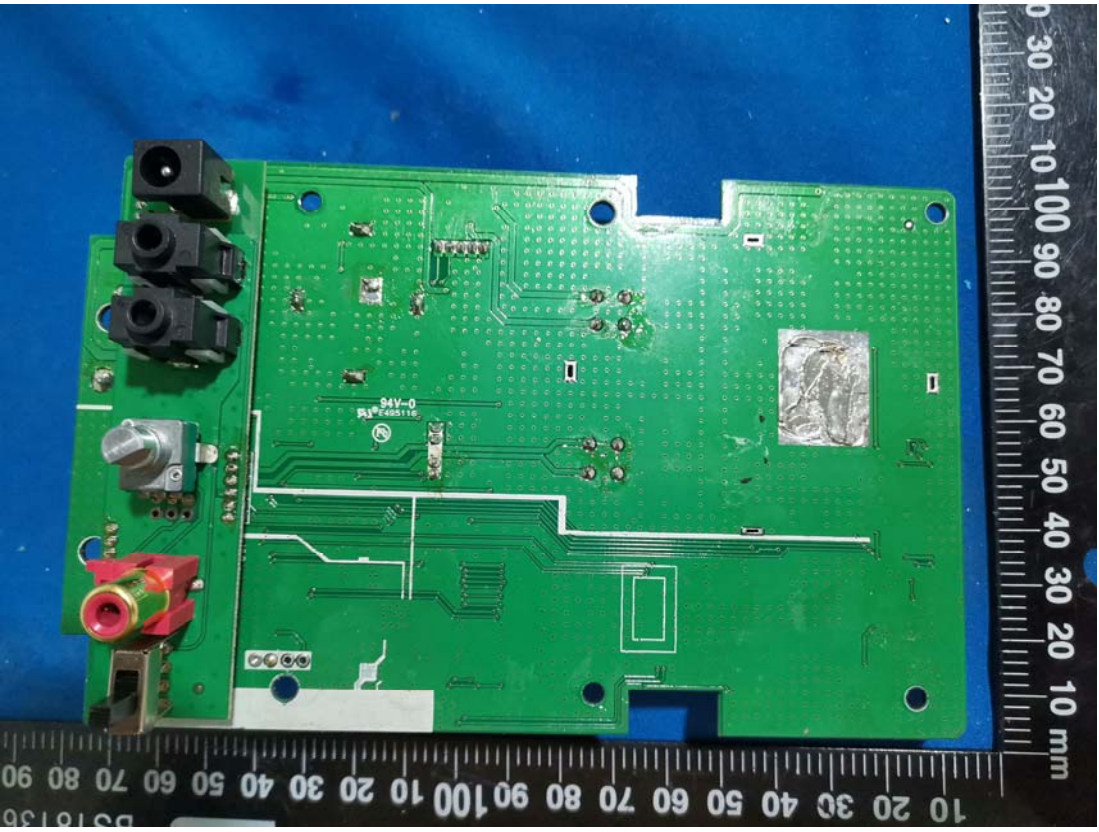

EXHIBIT C - EUT INTERNAL PHOTOGRAPHS

ANT

CA COMO AUDIO

Battery Pack
Model AB - 1

Li-Ion 14.8V 2200mAh

▲ CAUTION:
Use only with the Como Audio Amico.
Do not expose to fire or water, disassemble,
modify, or short circuit. Replace only with a
genuine Como Audio battery.