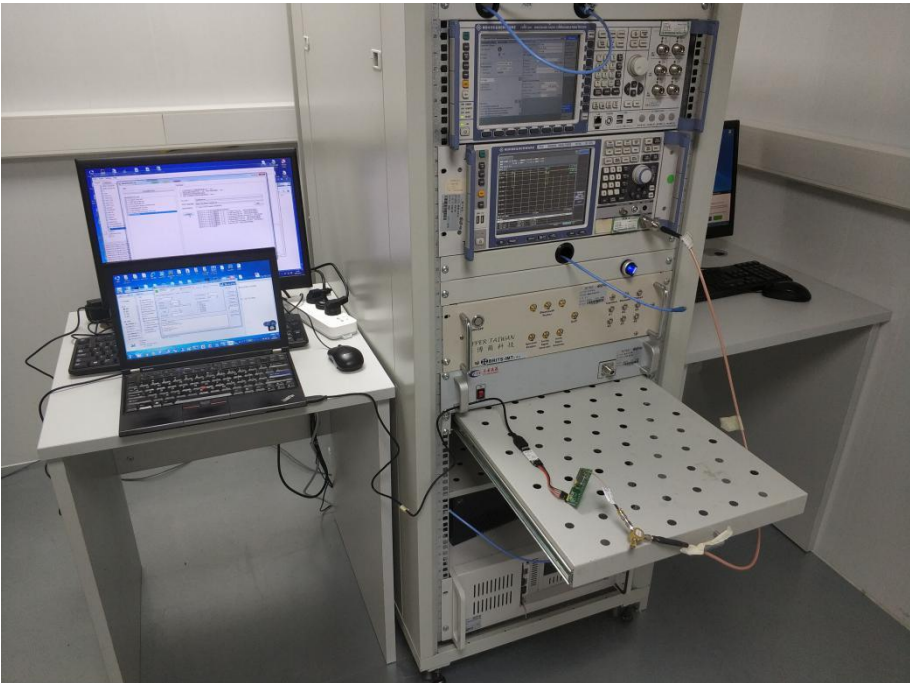

ANNEX B TEST SETUP PHOTOS

1 Radiated Test Photo

Below 30 MHz

30 MHz-1 GHz

Close-Up

Above 1GHz

Close-Up

2 Conducted Emissions

Test Photo 1

Test Photo 2

3 Conducted Test Photo

Conducted Test-BT

Conducted Test-BLE

Conducted Test-WIFI