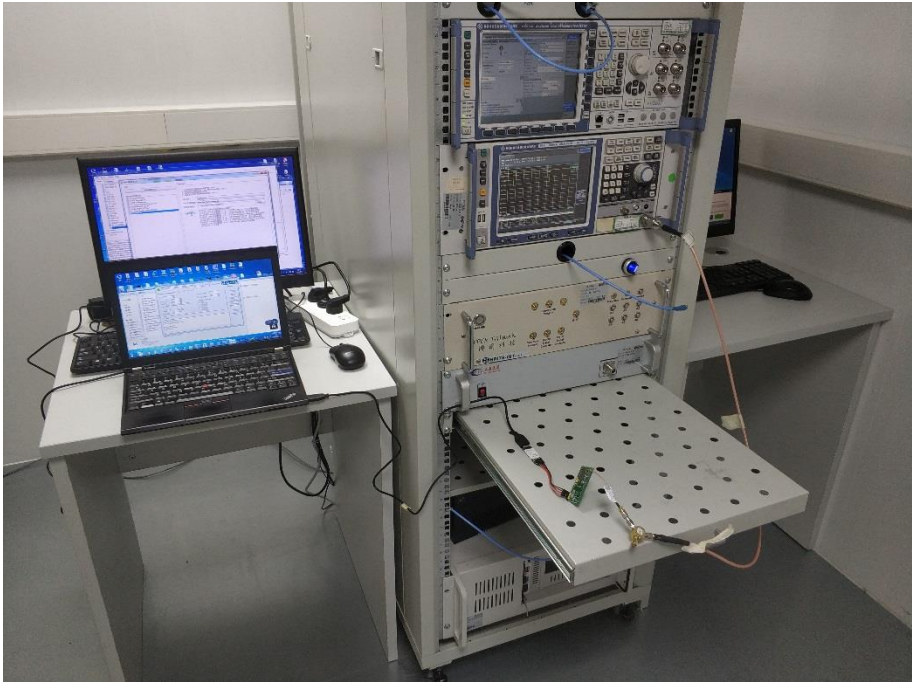

ANNEX B TEST SETUP PHOTOS

1 Radiated Test Photo

Below 30 MHz

30 MHz-1 GHz

Close-Up

Above 1GHz

Close-Up

2 Conducted Emissions

Test Photo 1

Test Photo 2

3 Conducted Test Photo

Conducted Test-BT

Conducted Test-BLE

Conducted Test-WIFI