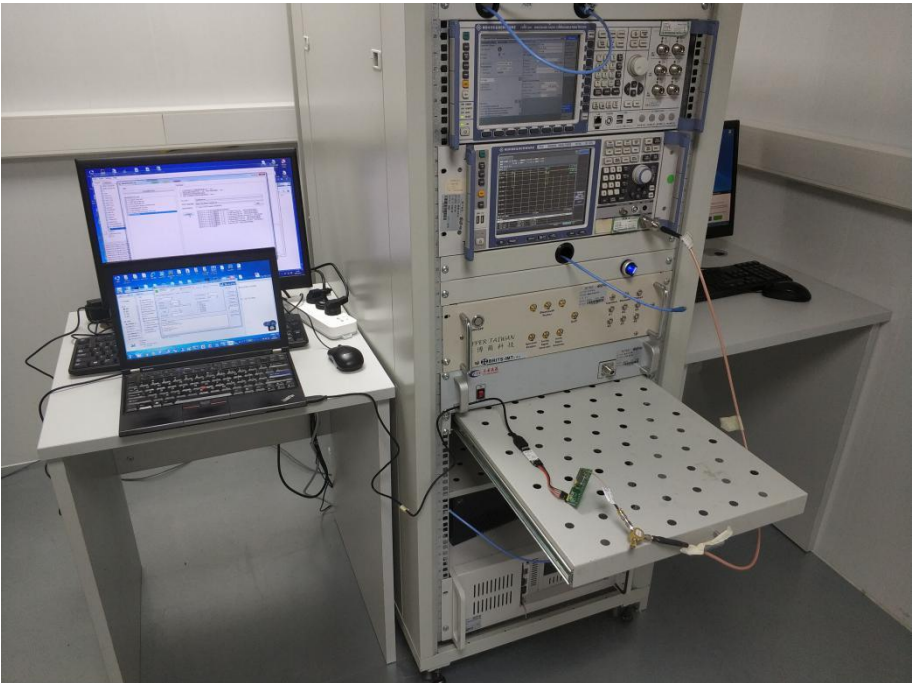

ANNEX B TEST SETUP PHOTOS

1 Radiated Test Photo

Below 30 MHz

30 MHz-1 GHz

Close-Up

Above 1GHz

Close-Up

2 Conducted Emissions

Test Photo 1

Test Photo 2

3 Conducted Test Photo

Conducted Test-BT

Conducted Test-BLE

Conducted Test-WIFI