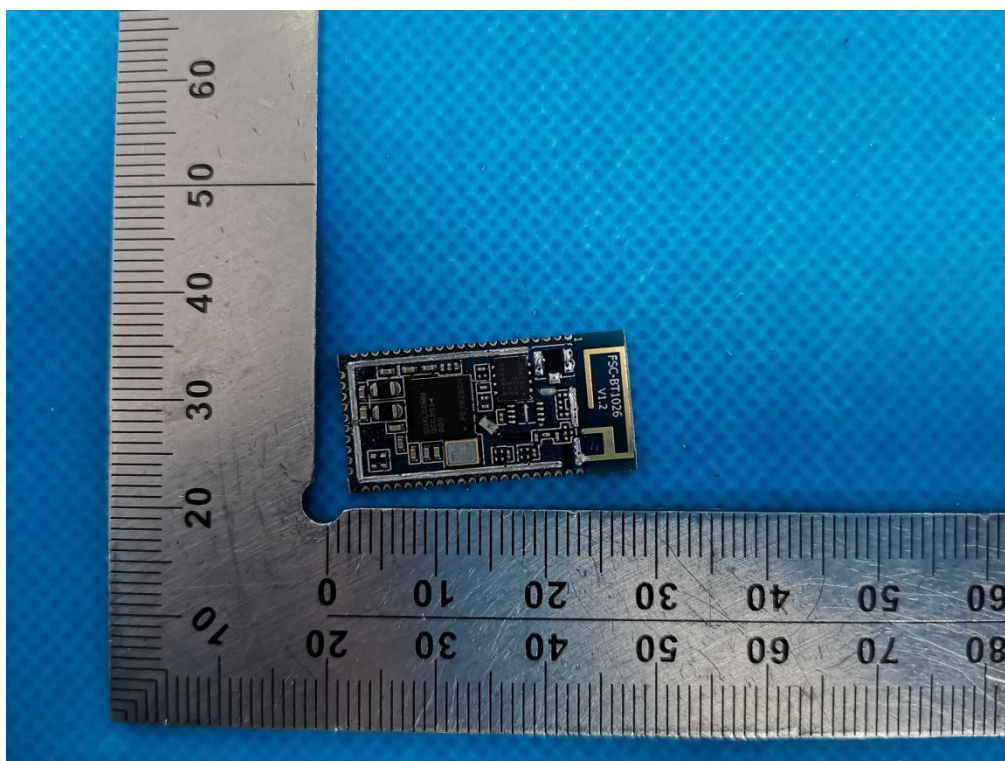

Internal Photos

OPEN VIEW OF EUT(Bluetooth chips QCC3024)

INTERNAL VIEW OF EUT-1

INTERNAL VIEW OF EUT-2

OPEN VIEW OF EUT (Bluetooth chips QCC3034)

INTERNAL VIEW OF EUT-1

INTERNAL VIEW OF EUT-2