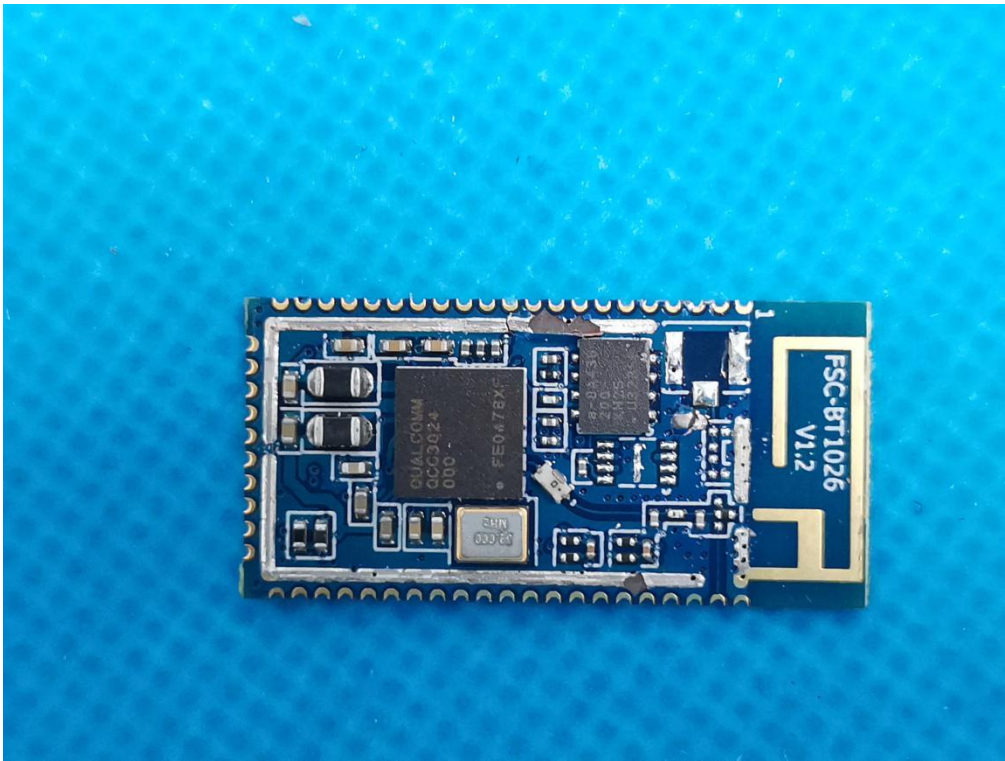

Internal Photos

OPEN VIEW OF EUT(Bluetooth chips QCC3024)

INTERNAL VIEW OF EUT-1

INTERNAL VIEW OF EUT-2

OPEN VIEW OF EUT (Bluetooth chips QCC3034)

INTERNAL VIEW OF EUT-1

INTERNAL VIEW OF EUT-2