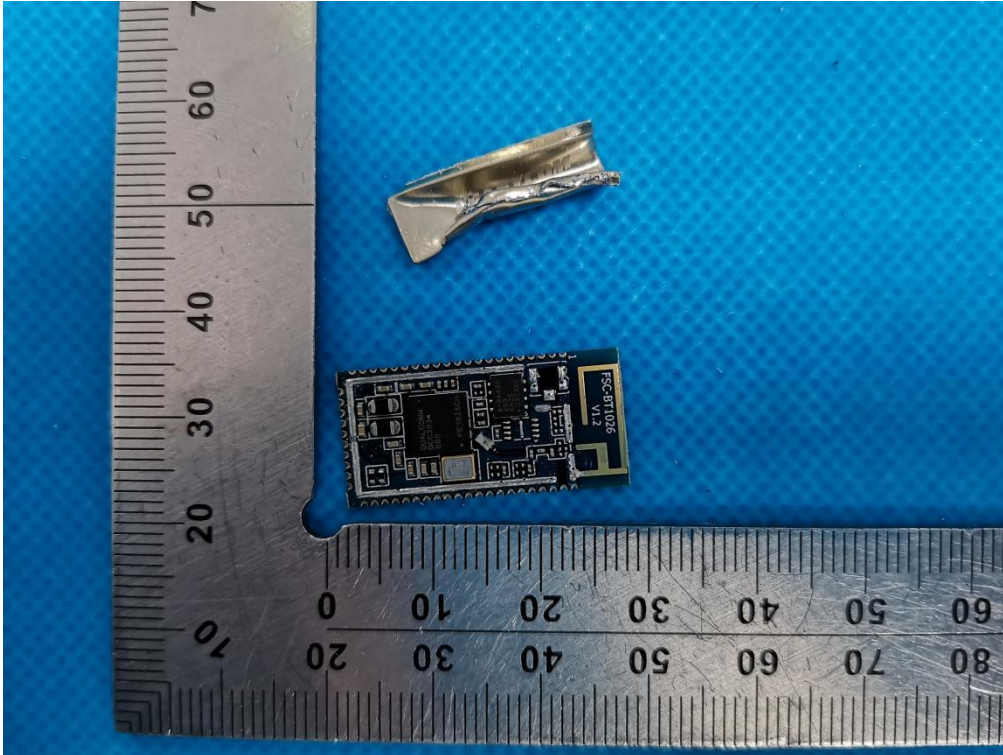

Internal Photos

OPEN VIEW OF EUT(Bluetooth chips QCC3024)

INTERNAL VIEW OF EUT-1

INTERNAL VIEW OF EUT-2

OPEN VIEW OF EUT (Bluetooth chips QCC3034)

INTERNAL VIEW OF EUT-1

INTERNAL VIEW OF EUT-2