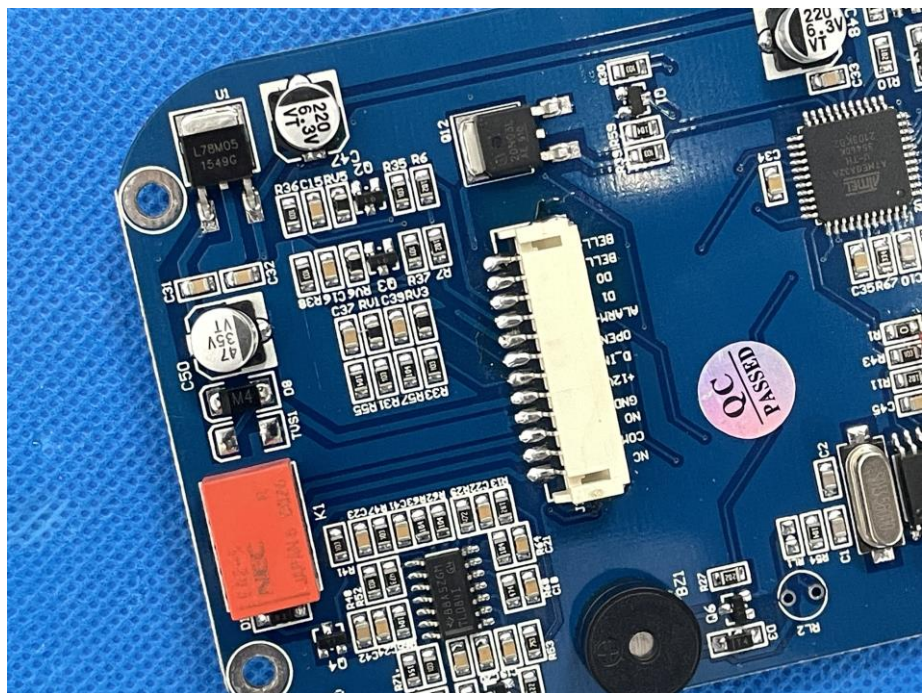

Internal Photos

Antenna
13.56MHz

Antenna
125K