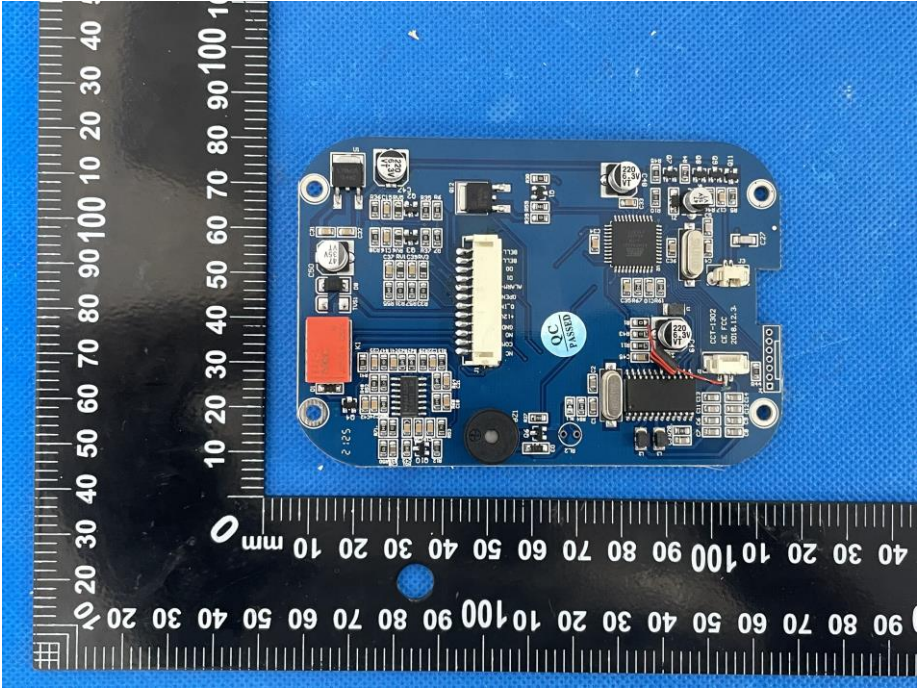

Internal Photos

Antenna
13.56MHz

Antenna
125K