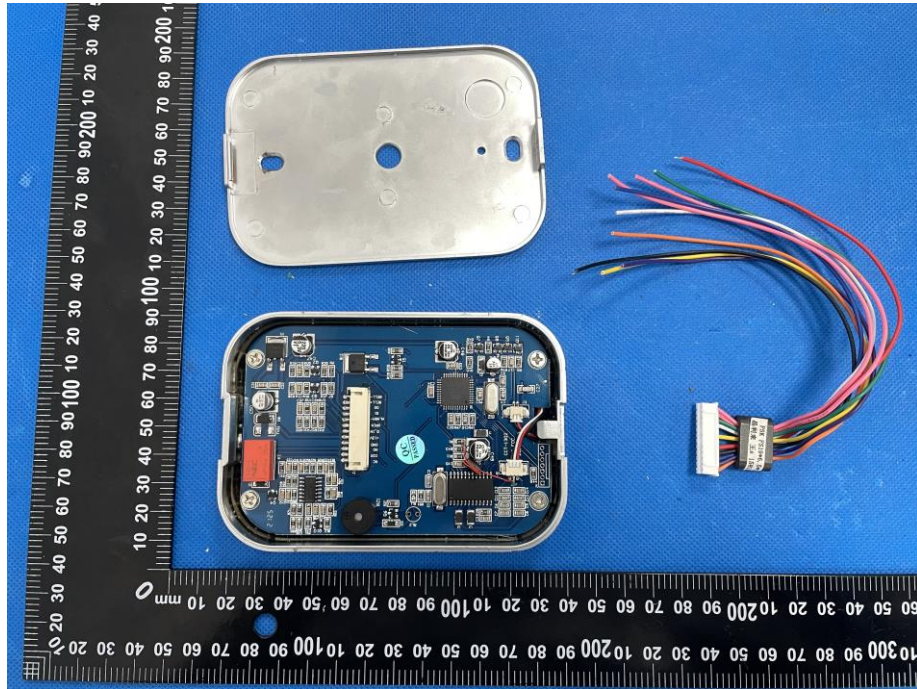

Internal Photos

Antenna
13.56MHz

Antenna
125K