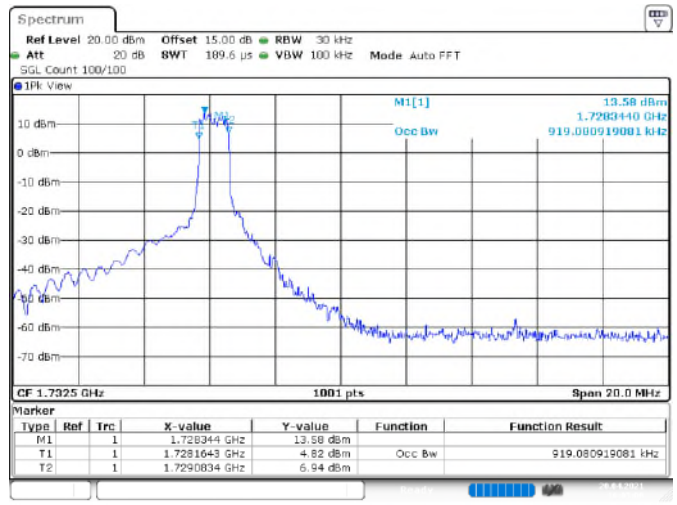

16QAM

Channel_20000

Date: 20.APR.2021 16:05:25

Channel_20175

Date: 20.APR.2021 16:05:01

Channel_20350

Date: 20.APR.2021 16:08:25

LTE Band 4 _ Channel Bandwidth: 15 MHz