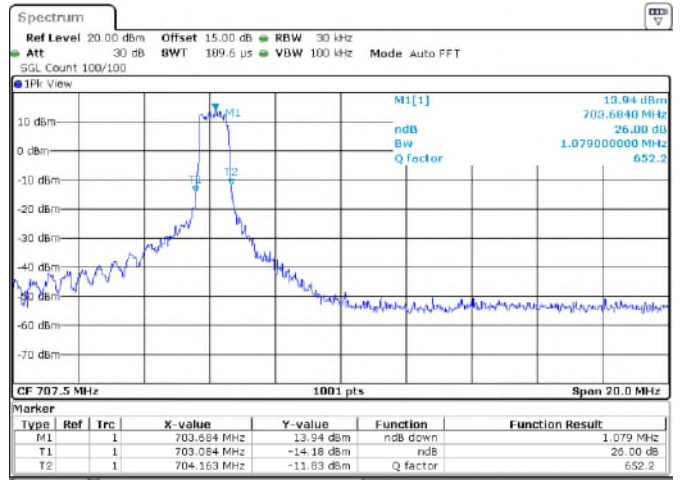

16QAM

Channel_23035

Channel_23095

Date: 23.APR.2021 15:51:23

Date: 23.APR.2021 15:50:20

Channel_23155

Date: 23.APR.2021 15:55:05

LTE Band 12 _ Channel Bandwidth: 10 MHz

Channel	Frequency (MHz)	26 dB Bandwidth (MHz)	
		QPSK	16QAM
23060	704.0	1.30	1.10
23095	707.5	1.24	1.08
23130	711.0	1.26	1.06

16QAM

Channel_23060

Date: 23.APR.2021 15:44:10

Channel_23095

Date: 23.APR.2021 22:31:41

Channel_23130

Date: 23.APR.2021 15:47:10

LTE Band 13 _ Channel Bandwidth: 5 MHz

Channel	Frequency (MHz)	26 dB Bandwidth (MHz)	
		QPSK	16QAM
23205	779.5	1.28	1.05
23230	782	1.30	1.05
23255	784.5	1.25	1.07