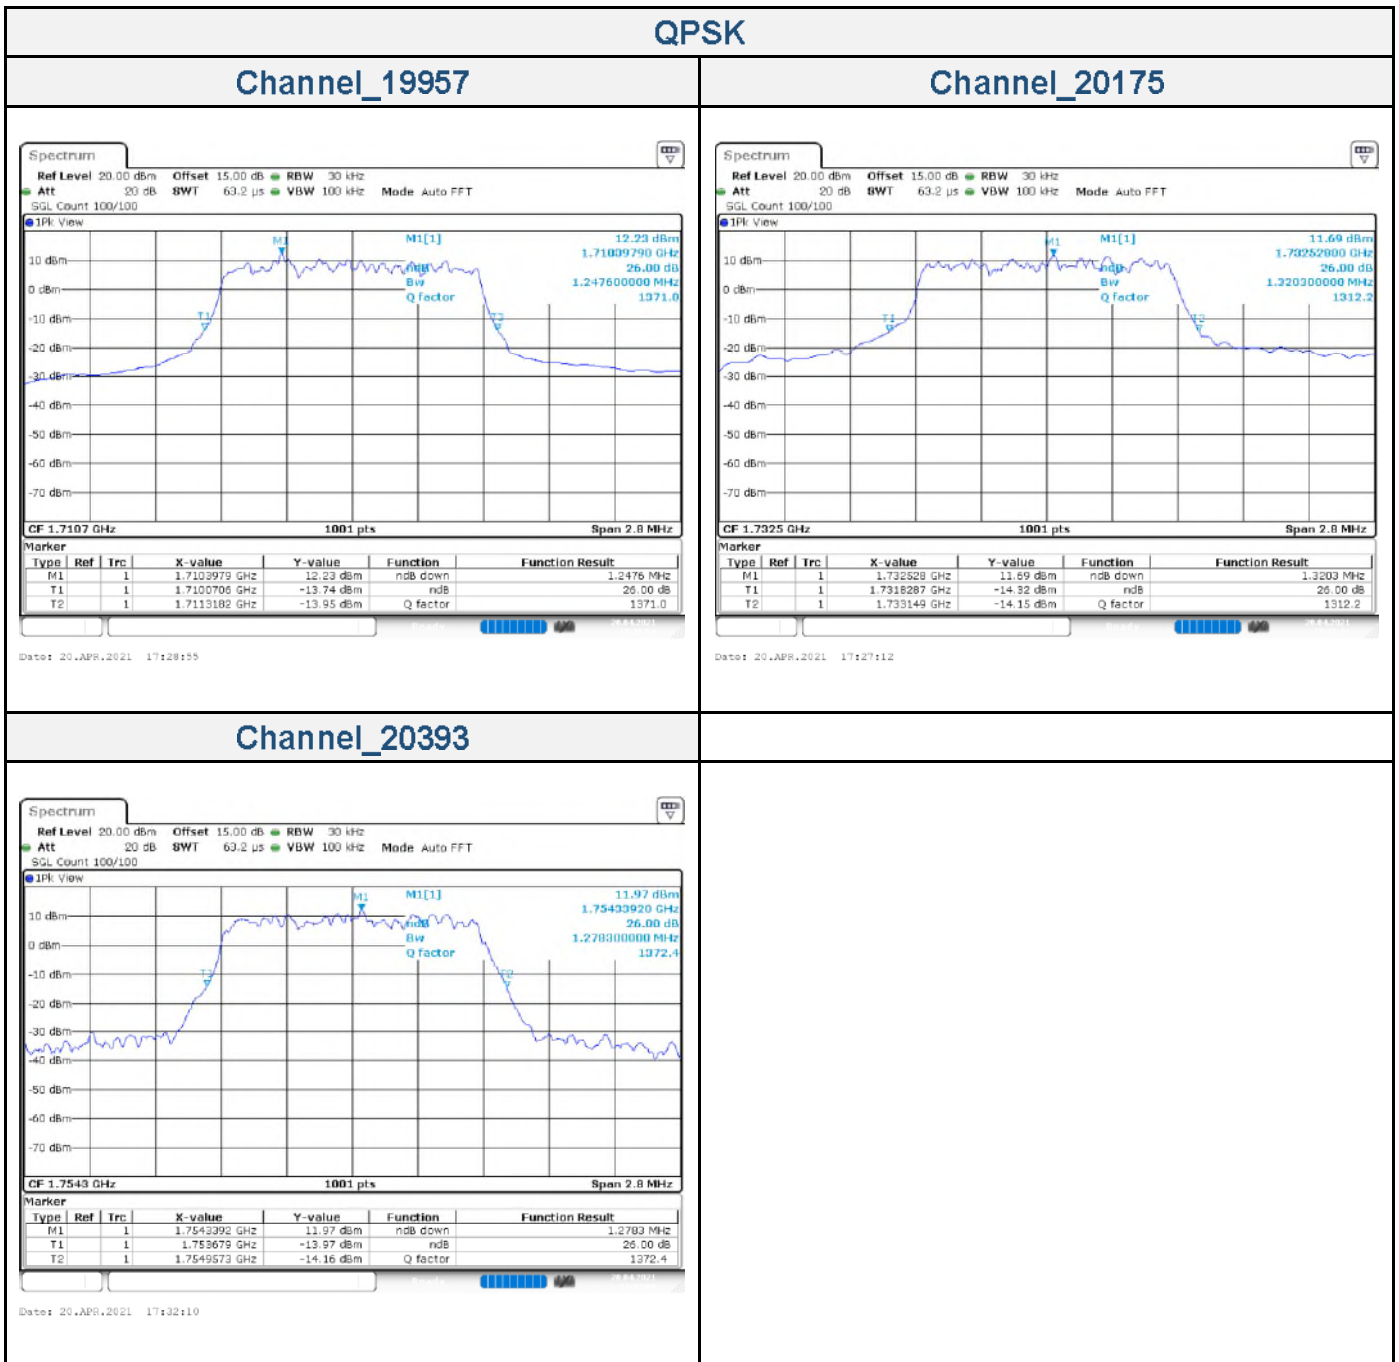

LTE Band 13 _ Channel Bandwidth: 10 MHz

Channel	Frequency (MHz)	Index	99 % Occupied Bandwidth (MHz)	
			QPSK	16QAM
23230	782	0	1.08	0.92
		3	1.10	0.94
		7	1.10	0.92

16QAM

Index 0

Index 3

Index 7

26 dB Bandwidth

LTE Band 4 _ Channel Bandwidth: 1.4 MHz

Channel	Frequency (MHz)	26 dB Bandwidth (MHz)	
		QPSK	16QAM
19957	1710.7	1.25	1.13
20175	1732.5	1.32	1.04
20393	1754.3	1.28	1.02

16QAM

Channel_19957

Channel_20175

Date: 20.APR.2021 17:28:05