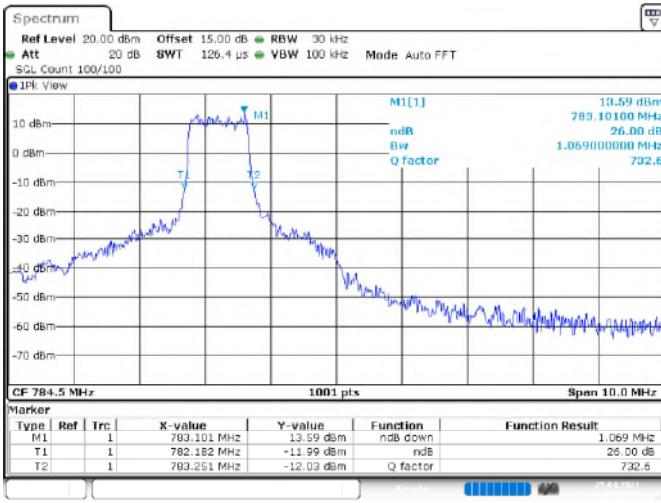

Channel_23130

Date: 23.APR.2021 15:47:10

LTE Band 13 _ Channel Bandwidth: 5 MHz

Channel	Frequency (MHz)	26 dB Bandwidth (MHz)	
		QPSK	16QAM
23205	779.5	1.28	1.05
23230	782	1.30	1.05
23255	784.5	1.25	1.07

16QAM

Channel_23205

Date: 23.APR.2021 16:27:57

Channel_23230

Date: 23.APR.2021 16:26:44

Channel_23255

Date: 25.APR.2021 13:18:59

LTE Band 13 _ Channel Bandwidth: 10 MHz