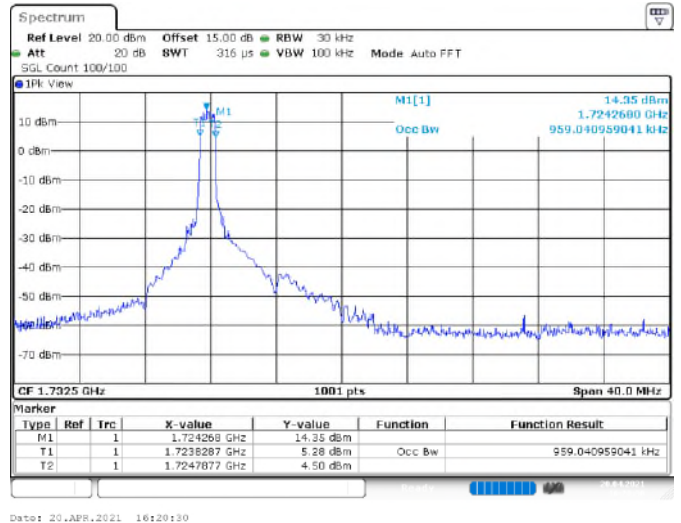

Channel_20175