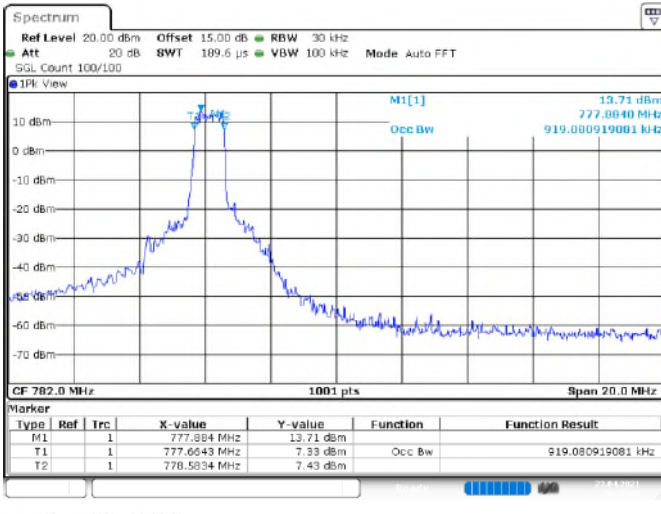

LTE Band 13 _ Channel Bandwidth: 10 MHz

Channel	Frequency (MHz)	Index	99 % Occupied Bandwidth (MHz)	
			QPSK	16QAM
23230	782	0	1.08	0.92
		3	1.10	0.94
		7	1.10	0.92

16QAM

Index 0

Index 3

Index 7

26 dB Bandwidth