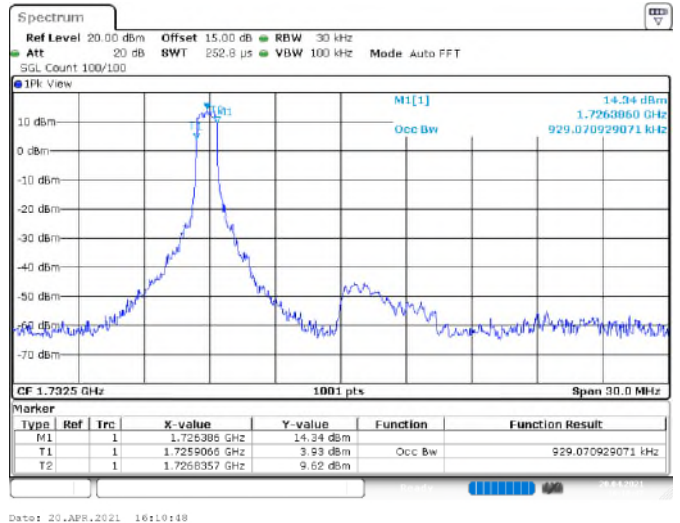

Channel	Frequency (MHz)	99 % Occupied Bandwidth (MHz)	
		QPSK	16QAM
20025	1717.5	1.14	0.90
20175	1732.5	1.11	0.93
20325	1747.5	1.11	0.90

16QAM

Channel_20025

Date: 20.APR.2021 16:12:05

Channel_20175

Date: 20.APR.2021 16:10:48

Channel_20325

Date: 20.APR.2021 16:13:26

LTE Band 4 _ Channel Bandwidth: 20 MHz

Channel	Frequency (MHz)	99 % Occupied Bandwidth (MHz)	
		QPSK	16QAM
20050	1720.0	1.12	0.92
20175	1732.5	1.12	0.96
20300	1745.0	1.08	0.96