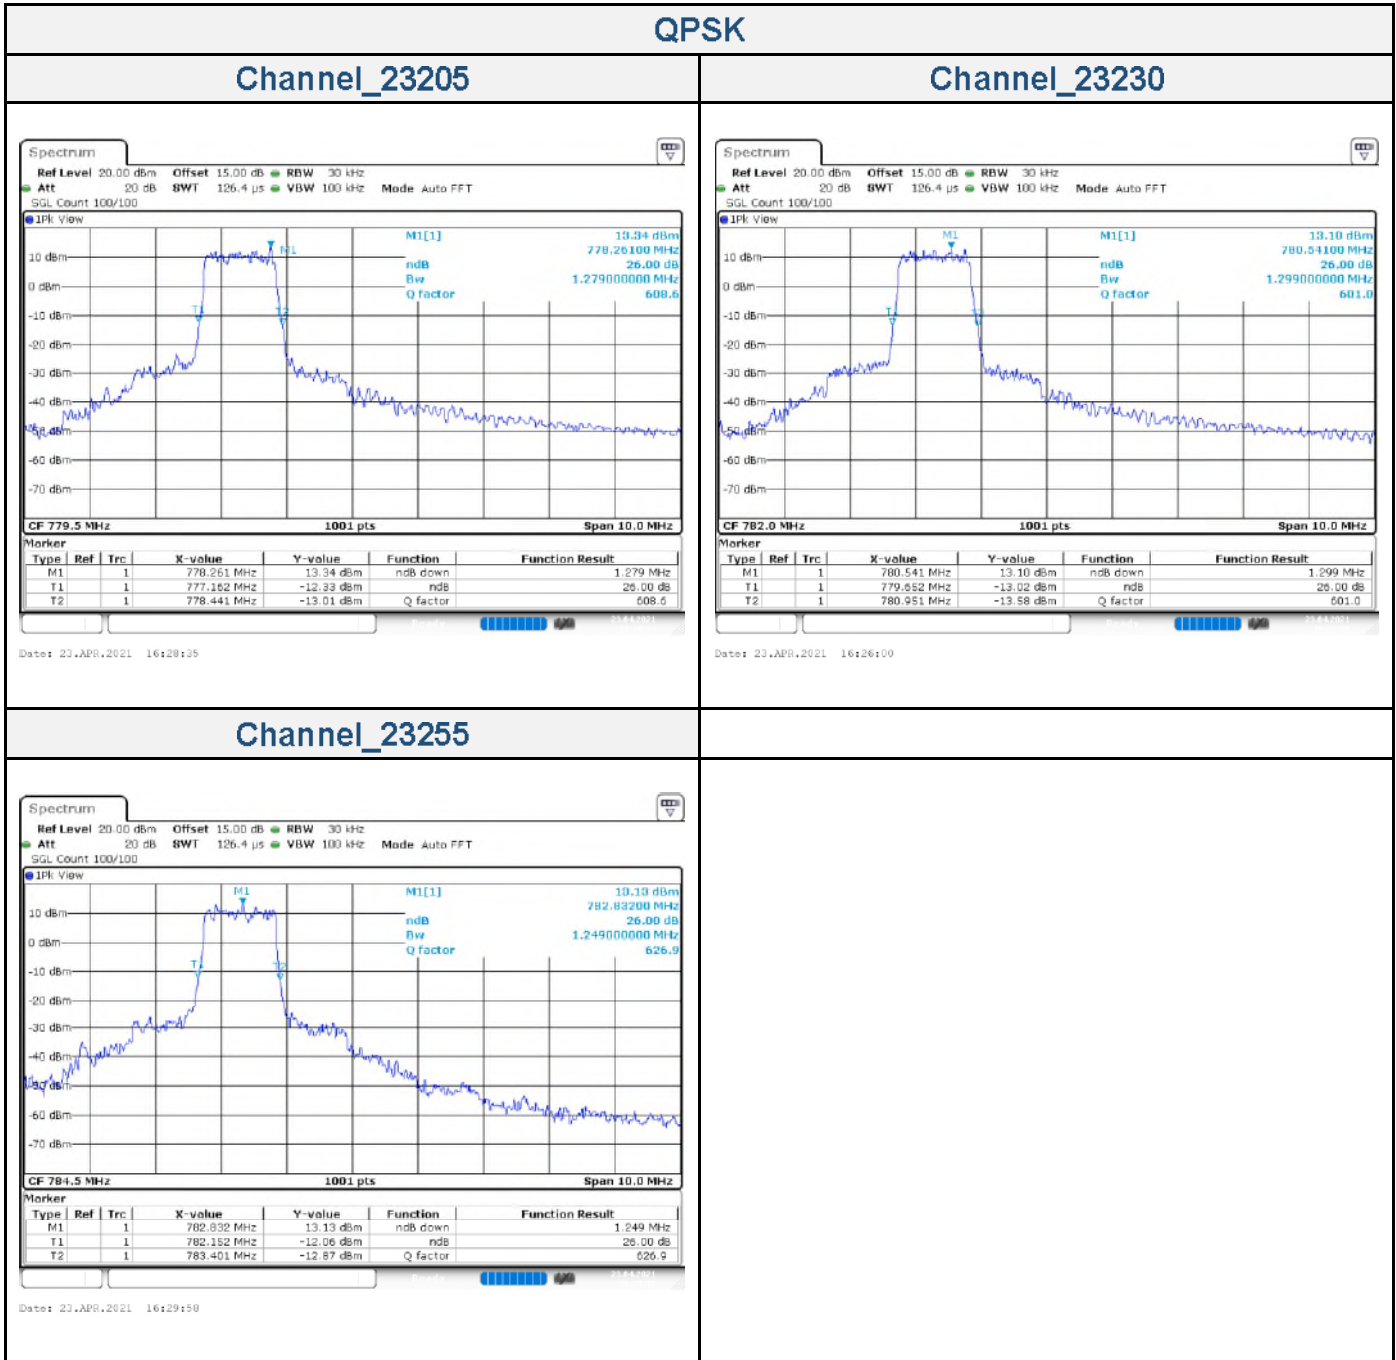

16QAM

Channel_23035

Channel_23095

Date: 23.APR.2021 15:51:23

Date: 23.APR.2021 15:50:20

Channel_23155

Date: 23.APR.2021 15:55:05

LTE Band 12 _ Channel Bandwidth: 10 MHz

Channel	Frequency (MHz)	26 dB Bandwidth (MHz)	
		QPSK	16QAM
23060	704.0	1.30	1.10
23095	707.5	1.24	1.08
23130	711.0	1.26	1.06

16QAM

Channel_23060

Date: 23.APR.2021 15:44:10

Channel_23095

Date: 23.APR.2021 22:31:41

Channel_23130

Date: 23.APR.2021 15:47:10

LTE Band 13 _ Channel Bandwidth: 5 MHz

Channel	Frequency (MHz)	26 dB Bandwidth (MHz)	
		QPSK	16QAM
23205	779.5	1.28	1.05
23230	782	1.30	1.05
23255	784.5	1.25	1.07