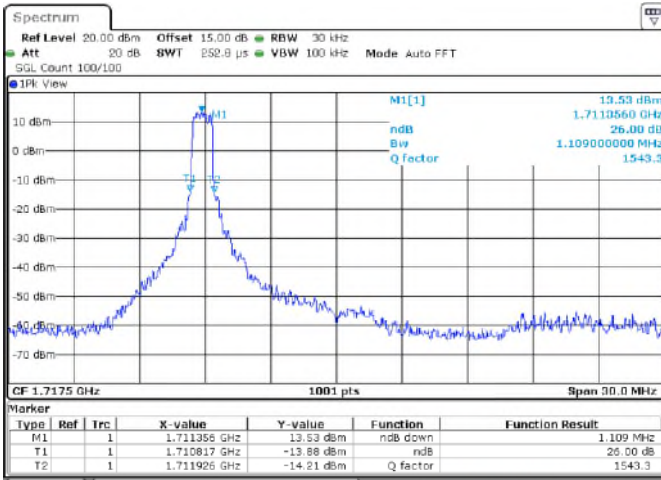

LTE Band 4 _ Channel Bandwidth: 10 MHz

Channel	Frequency (MHz)	26 dB Bandwidth (MHz)	
		QPSK	16QAM
20000	1715.0	1.26	1.10
20175	1732.5	1.26	1.08
20350	1750.0	1.28	1.10

16QAM

Channel_20000

Date: 20.APR.2021 16:05:29

Channel_20175

Date: 20.APR.2021 16:05:04

Channel_20350

Date: 20.APR.2021 16:08:29

LTE Band 4 _ Channel Bandwidth: 15 MHz

Channel	Frequency (MHz)	26 dB Bandwidth (MHz)	
		QPSK	16QAM
20025	1717.5	1.26	1.11
20175	1732.5	1.26	1.11
20325	1747.5	1.26	1.08

16QAM

Channel_20025

Channel_20175

Date: 20.APR.2021 16:12:09

Date: 20.APR.2021 16:10:51

Channel_20325

Date: 20.APR.2021 16:13:10

LTE Band 4 _ Channel Bandwidth: 20 MHz