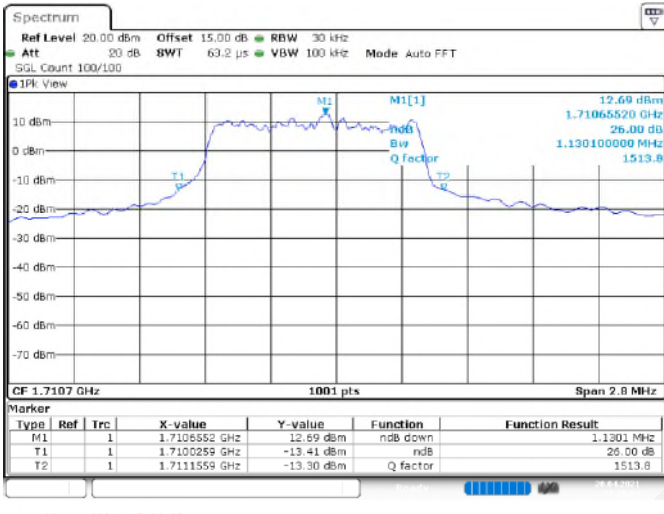

LTE Band 13 _ Channel Bandwidth: 10 MHz

Channel	Frequency (MHz)	Index	99 % Occupied Bandwidth (MHz)	
			QPSK	16QAM
23230	782	0	1.08	0.92
		3	1.10	0.94
		7	1.10	0.92

16QAM

Index 0

Index 3

Index 7

26 dB Bandwidth

LTE Band 4 _ Channel Bandwidth: 1.4 MHz

Channel	Frequency (MHz)	26 dB Bandwidth (MHz)	
		QPSK	16QAM
19957	1710.7	1.25	1.13
20175	1732.5	1.32	1.04
20393	1754.3	1.28	1.02

16QAM

Channel_19957

Channel_20175

Date: 20.APR.2021 17:28:05

Date: 20.APR.2021 17:27:37

Channel_20393

Date: 20.APR.2021 17:33:05

LTE Band 4 _ Channel Bandwidth: 3 MHz

Channel	Frequency (MHz)	26 dB Bandwidth (MHz)	
		QPSK	16QAM
19965	1711.5	1.26	1.07
20175	1732.5	1.23	1.07
20385	1753.5	1.29	1.14