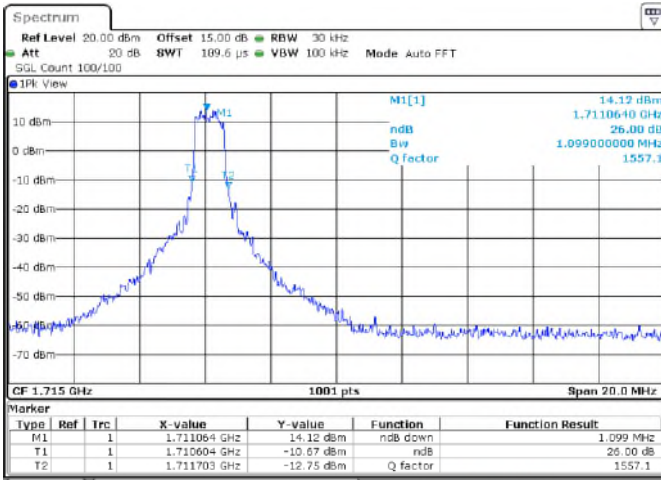

LTE Band 4 _ Channel Bandwidth: 10 MHz

Channel	Frequency (MHz)	26 dB Bandwidth (MHz)	
		QPSK	16QAM
20000	1715.0	1.26	1.10
20175	1732.5	1.26	1.08
20350	1750.0	1.28	1.10

16QAM

Channel_20000

Date: 20.APR.2021 16:05:29