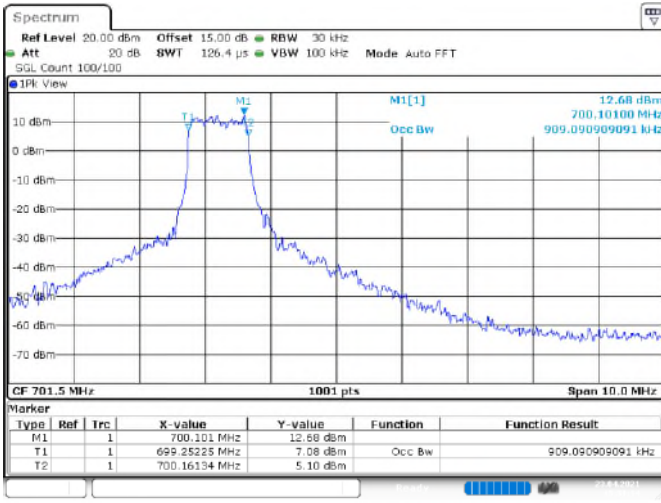

16QAM

Channel_23025

Channel_23095

Channel_23165

LTE Band 12 _ Channel Bandwidth: 5 MHz

Channel	Frequency (MHz)	99 % Occupied Bandwidth (MHz)	
		QPSK	16QAM
23035	701.5	1.10	0.91
23095	707.5	1.10	0.91
23155	713.5	1.10	0.91

16QAM

Channel_23035

Channel_23095

Channel_23155

LTE Band 12 _ Channel Bandwidth: 10 MHz

Channel	Frequency (MHz)	99 % Occupied Bandwidth (MHz)	
		QPSK	16QAM
23060	704.0	1.10	0.92
23095	707.5	1.10	0.92
23130	711.0	1.10	0.92