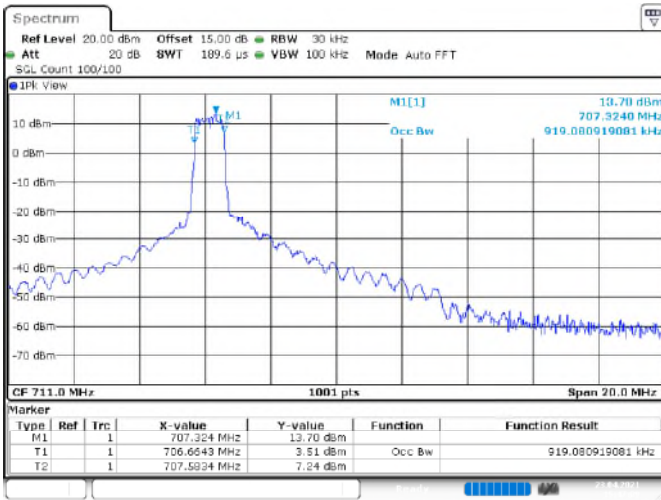

16QAM

Channel_23060

Channel_23095

Channel_23130

LTE Band 13 _ Channel Bandwidth: 5 MHz

Channel	Frequency (MHz)	99 % Occupied Bandwidth (MHz)	
		QPSK	16QAM
23205	779.5	1.09	0.92
23230	785	1.09	0.92
23255	784.5	1.10	0.92