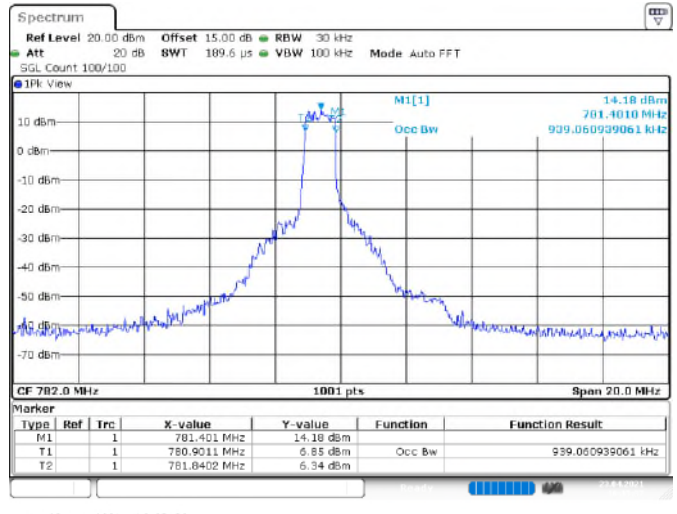

LTE Band 13 _ Channel Bandwidth: 10 MHz

Channel	Frequency (MHz)	Index	99 % Occupied Bandwidth (MHz)	
			QPSK	16QAM
23230	782	0	1.08	0.92
		3	1.10	0.94
		7	1.10	0.92

16QAM

Index 0

Index 3

Index 7

26 dB Bandwidth

LTE Band 4 _ Channel Bandwidth: 1.4 MHz

Channel	Frequency (MHz)	26 dB Bandwidth (MHz)	
		QPSK	16QAM
19957	1710.7	1.25	1.13
20175	1732.5	1.32	1.04
20393	1754.3	1.28	1.02

16QAM

Channel_19957

Channel_20175

Date: 20.APR.2021 17:28:05