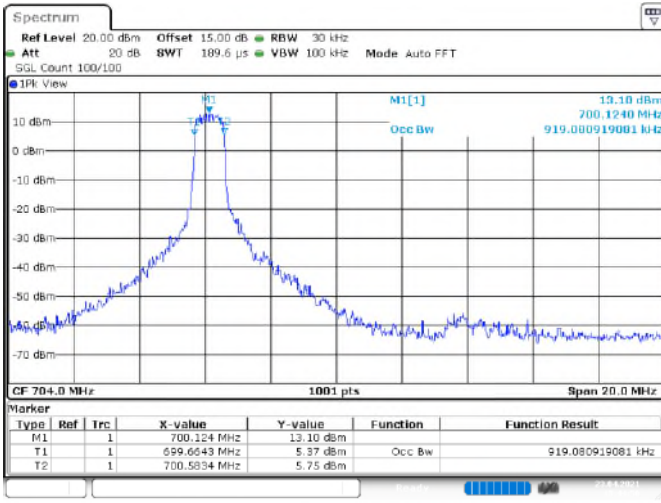

16QAM

Channel_23060