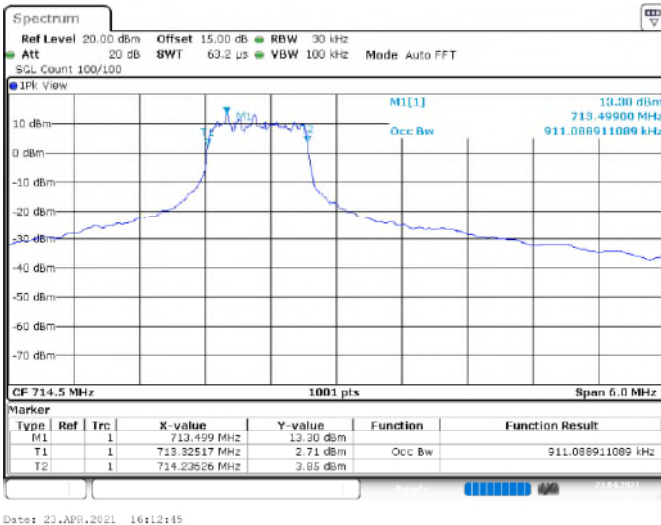

16QAM

Channel_23025

Channel_23095

Channel_23165

LTE Band 12 _ Channel Bandwidth: 5 MHz

Channel	Frequency (MHz)	99 % Occupied Bandwidth (MHz)	
		QPSK	16QAM
23035	701.5	1.10	0.91
23095	707.5	1.10	0.91
23155	713.5	1.10	0.91