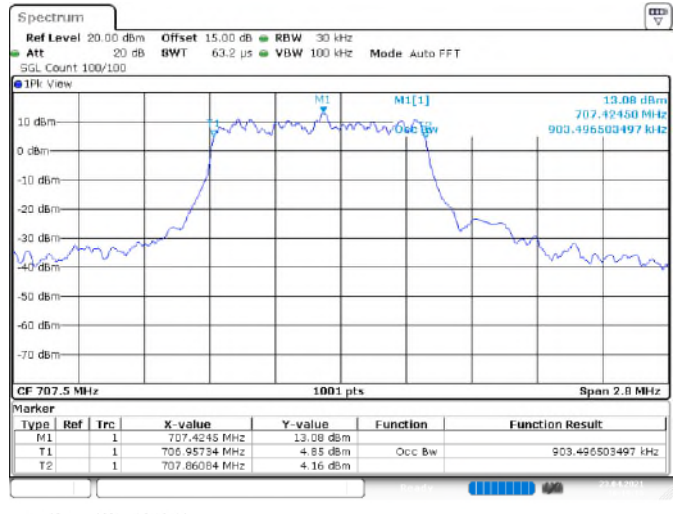

Channel_23095