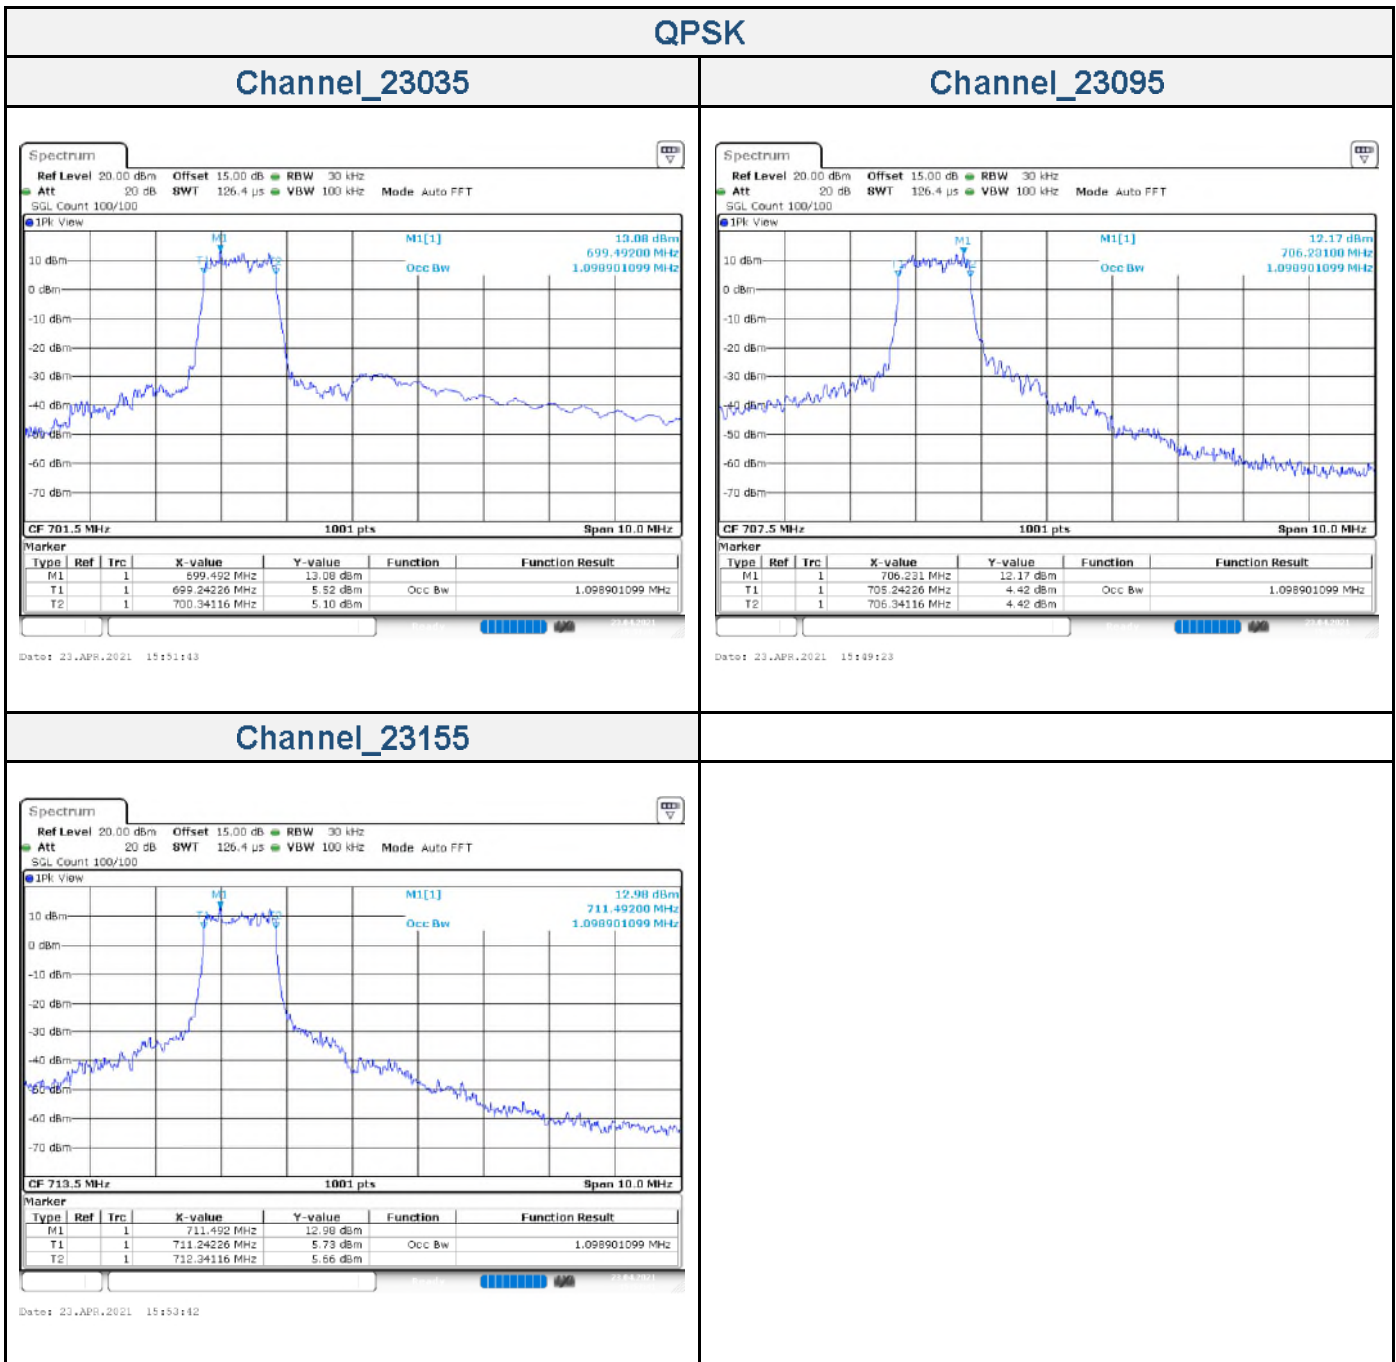

16QAM

Channel_23025

Channel_23095

Channel_23165

LTE Band 12 _ Channel Bandwidth: 5 MHz

Channel	Frequency (MHz)	99 % Occupied Bandwidth (MHz)	
		QPSK	16QAM
23035	701.5	1.10	0.91
23095	707.5	1.10	0.91
23155	713.5	1.10	0.91

16QAM

Channel_23035

Channel_23095

Channel_23155

LTE Band 12 _ Channel Bandwidth: 10 MHz

Channel	Frequency (MHz)	99 % Occupied Bandwidth (MHz)	
		QPSK	16QAM
23060	704.0	1.10	0.92
23095	707.5	1.10	0.92
23130	711.0	1.10	0.92