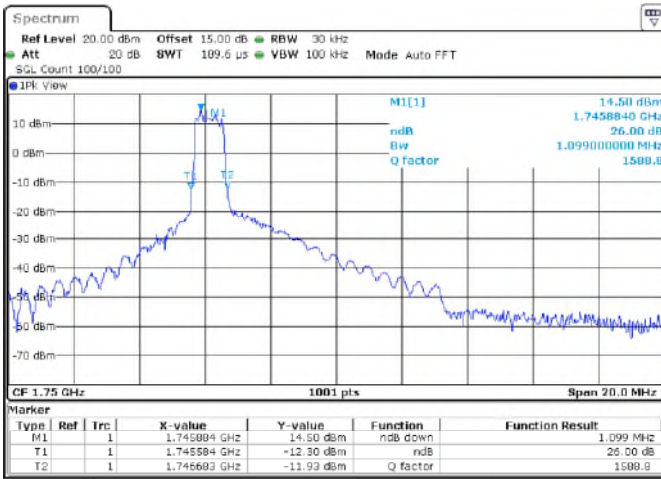

LTE Band 4 _ Channel Bandwidth: 10 MHz

Channel	Frequency (MHz)	26 dB Bandwidth (MHz)	
		QPSK	16QAM
20000	1715.0	1.26	1.10
20175	1732.5	1.26	1.08
20350	1750.0	1.28	1.10

16QAM

Channel_20000

Date: 20.APR.2021 16:05:29

Channel_20175

Date: 20.APR.2021 16:05:04

Channel_20350

Date: 20.APR.2021 16:08:29

LTE Band 4 _ Channel Bandwidth: 15 MHz

Channel	Frequency (MHz)	26 dB Bandwidth (MHz)	
		QPSK	16QAM
20025	1717.5	1.26	1.11
20175	1732.5	1.26	1.11
20325	1747.5	1.26	1.08