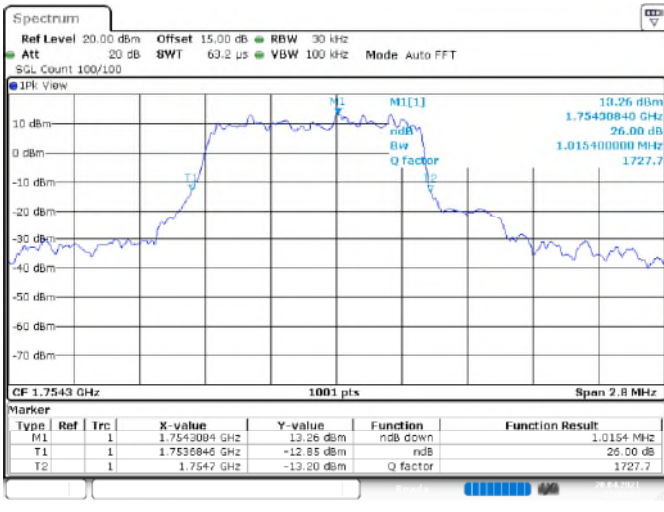

LTE Band 13 _ Channel Bandwidth: 10 MHz

Channel	Frequency (MHz)	Index	99 % Occupied Bandwidth (MHz)	
			QPSK	16QAM
23230	782	0	1.08	0.92
		3	1.10	0.94
		7	1.10	0.92

16QAM

Index 0

Index 3

Index 7

26 dB Bandwidth

LTE Band 4 _ Channel Bandwidth: 1.4 MHz

Channel	Frequency (MHz)	26 dB Bandwidth (MHz)	
		QPSK	16QAM
19957	1710.7	1.25	1.13
20175	1732.5	1.32	1.04
20393	1754.3	1.28	1.02

16QAM

Channel_19957

Channel_20175

Date: 20.APR.2021 17:28:05

Date: 20.APR.2021 17:27:37

Channel_20393

Date: 20.APR.2021 17:33:05

LTE Band 4 _ Channel Bandwidth: 3 MHz

Channel	Frequency (MHz)	26 dB Bandwidth (MHz)	
		QPSK	16QAM
19965	1711.5	1.26	1.07
20175	1732.5	1.23	1.07
20385	1753.5	1.29	1.14