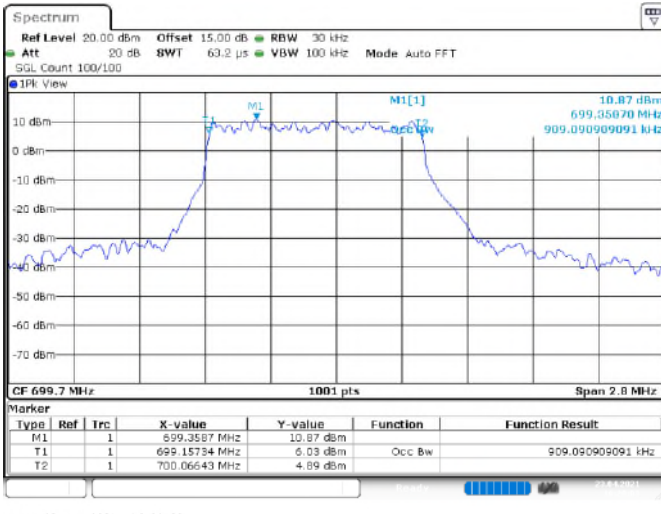

16QAM

Channel_23017