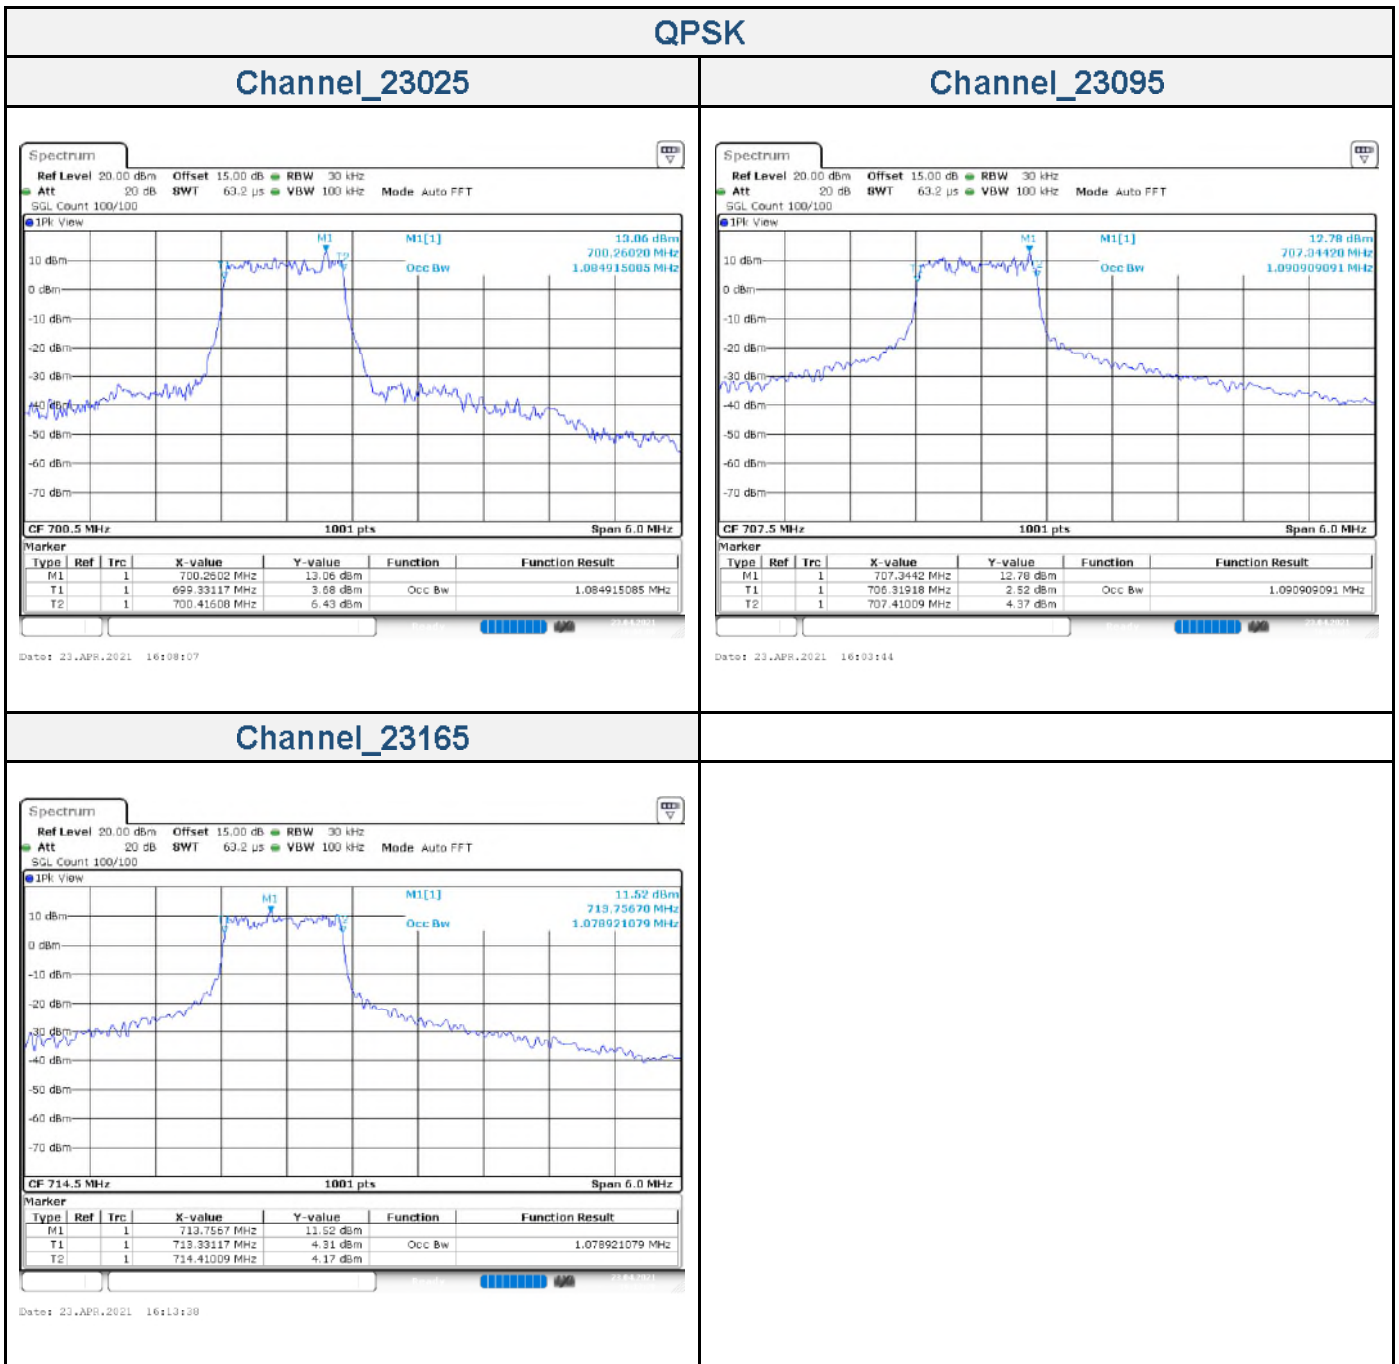

16QAM

Channel_23017

Channel_23095

Channel_23173

LTE Band 12 _ Channel Bandwidth: 3 MHz

Channel	Frequency (MHz)	99 % Occupied Bandwidth (MHz)	
		QPSK	16QAM
23025	700.5	1.08	0.92
23095	707.5	1.09	0.92
23165	714.5	1.08	0.91