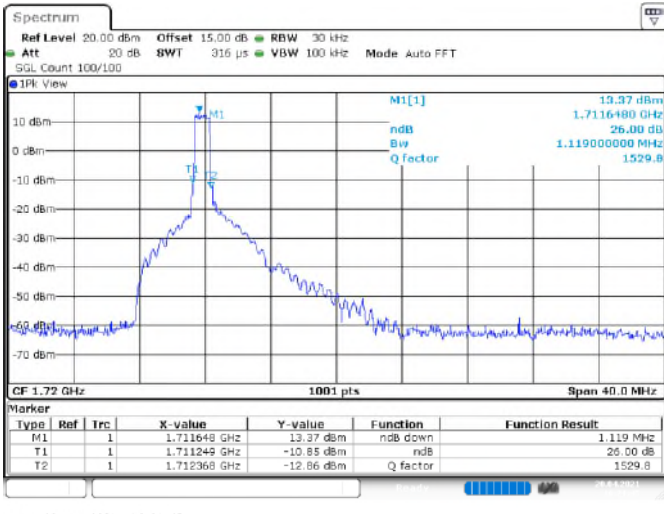

16QAM

Channel_20050

Channel_20175