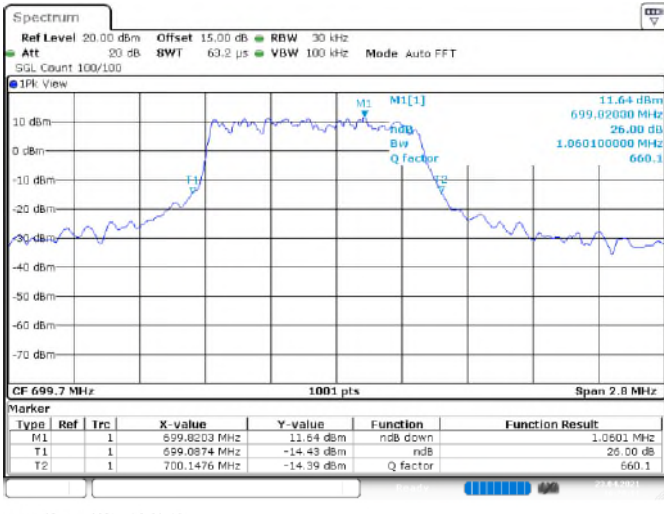

16QAM

Channel_23017

Channel_23095

Date: 23.APR.2021 16:20:12

Date: 23.APR.2021 16:19:06