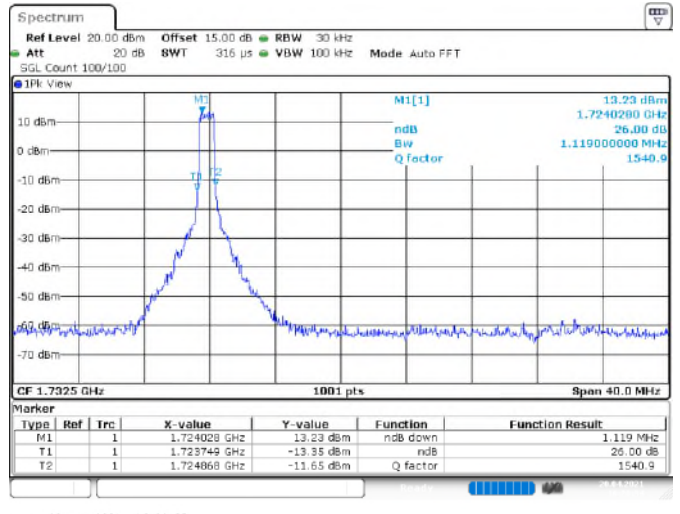

16QAM

Channel_20050

Channel_20175