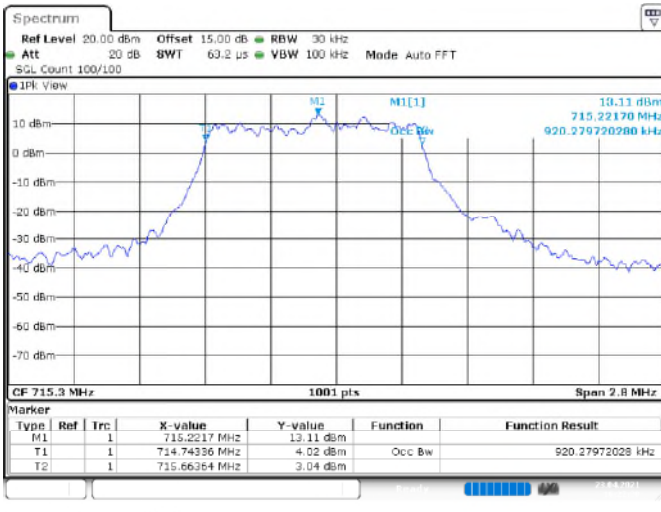

16QAM

Channel_23017

Channel_23095

Channel_23173

LTE Band 12 _ Channel Bandwidth: 3 MHz

Channel	Frequency (MHz)	99 % Occupied Bandwidth (MHz)	
		QPSK	16QAM
23025	700.5	1.08	0.92
23095	707.5	1.09	0.92
23165	714.5	1.08	0.91