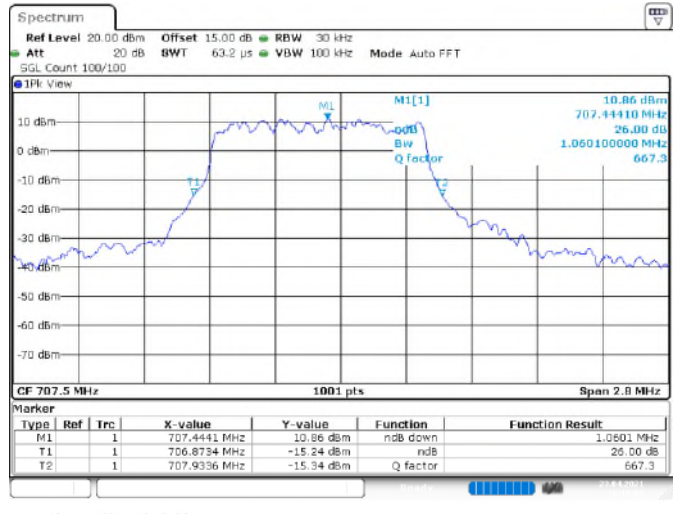

16QAM

Channel_23017

Channel_23095

Date: 23.APR.2021 16:20:12

Date: 23.APR.2021 16:19:06