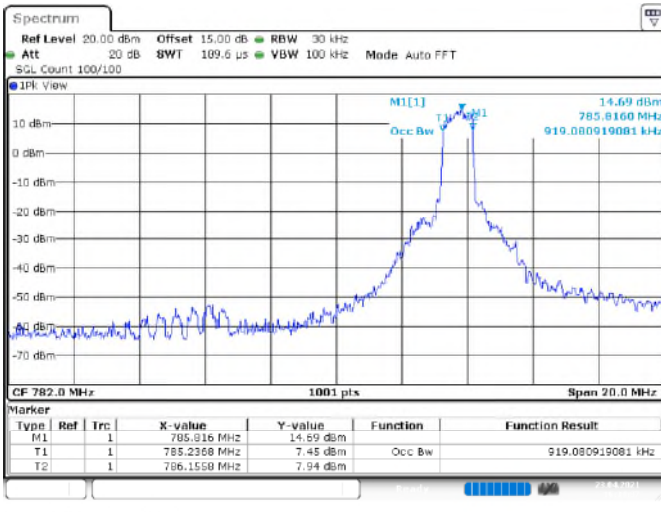

LTE Band 13 _ Channel Bandwidth: 10 MHz

Channel	Frequency (MHz)	Index	99 % Occupied Bandwidth (MHz)	
			QPSK	16QAM
23230	782	0	1.08	0.92
		3	1.10	0.94
		7	1.10	0.92

16QAM

Index 0

Index 3

Index 7

26 dB Bandwidth

LTE Band 4 _ Channel Bandwidth: 1.4 MHz

Channel	Frequency (MHz)	26 dB Bandwidth (MHz)	
		QPSK	16QAM
19957	1710.7	1.25	1.13
20175	1732.5	1.32	1.04
20393	1754.3	1.28	1.02

16QAM

Channel_19957

Channel_20175

Date: 20.APR.2021 17:28:05