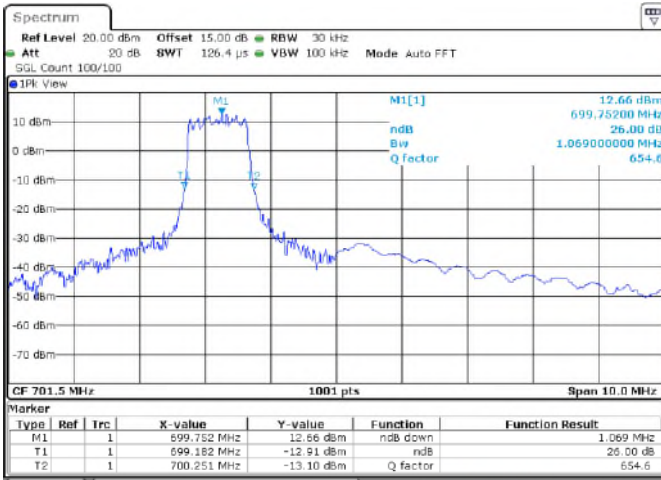

Channel_23173

Date: 23.APR.2021 16:22:39

LTE Band 12 _ Channel Bandwidth: 3 MHz

Channel	Frequency (MHz)	26 dB Bandwidth (MHz)	
		QPSK	16QAM
23025	700.5	1.23	1.20
23095	707.5	1.25	1.04
23165	714.5	1.29	1.10

16QAM

Channel_23025

Channel_23095

Channel_23165

LTE Band 12 _ Channel Bandwidth: 5 MHz

Channel	Frequency (MHz)	26 dB Bandwidth (MHz)	
		QPSK	16QAM
23035	701.5	1.27	1.07
23095	707.5	1.27	1.13
23155	713.5	1.26	1.07

16QAM

Channel_23035

Channel_23095

Date: 23.APR.2021 15:51:23

Date: 23.APR.2021 15:50:20

Channel_23155

Date: 23.APR.2021 15:55:05

LTE Band 12 _ Channel Bandwidth: 10 MHz