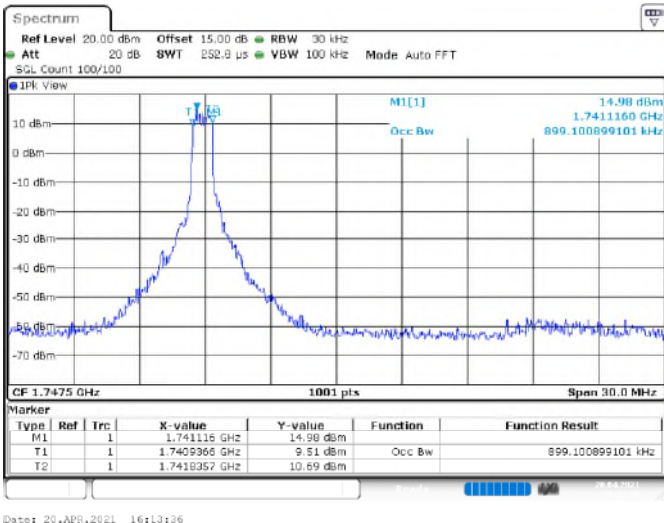

Channel_20325

Date: 20.APR.2021 16:13:26

LTE Band 4 _ Channel Bandwidth: 20 MHz

Channel	Frequency (MHz)	99 % Occupied Bandwidth (MHz)	
		QPSK	16QAM
20050	1720.0	1.12	0.92
20175	1732.5	1.12	0.96
20300	1745.0	1.08	0.96