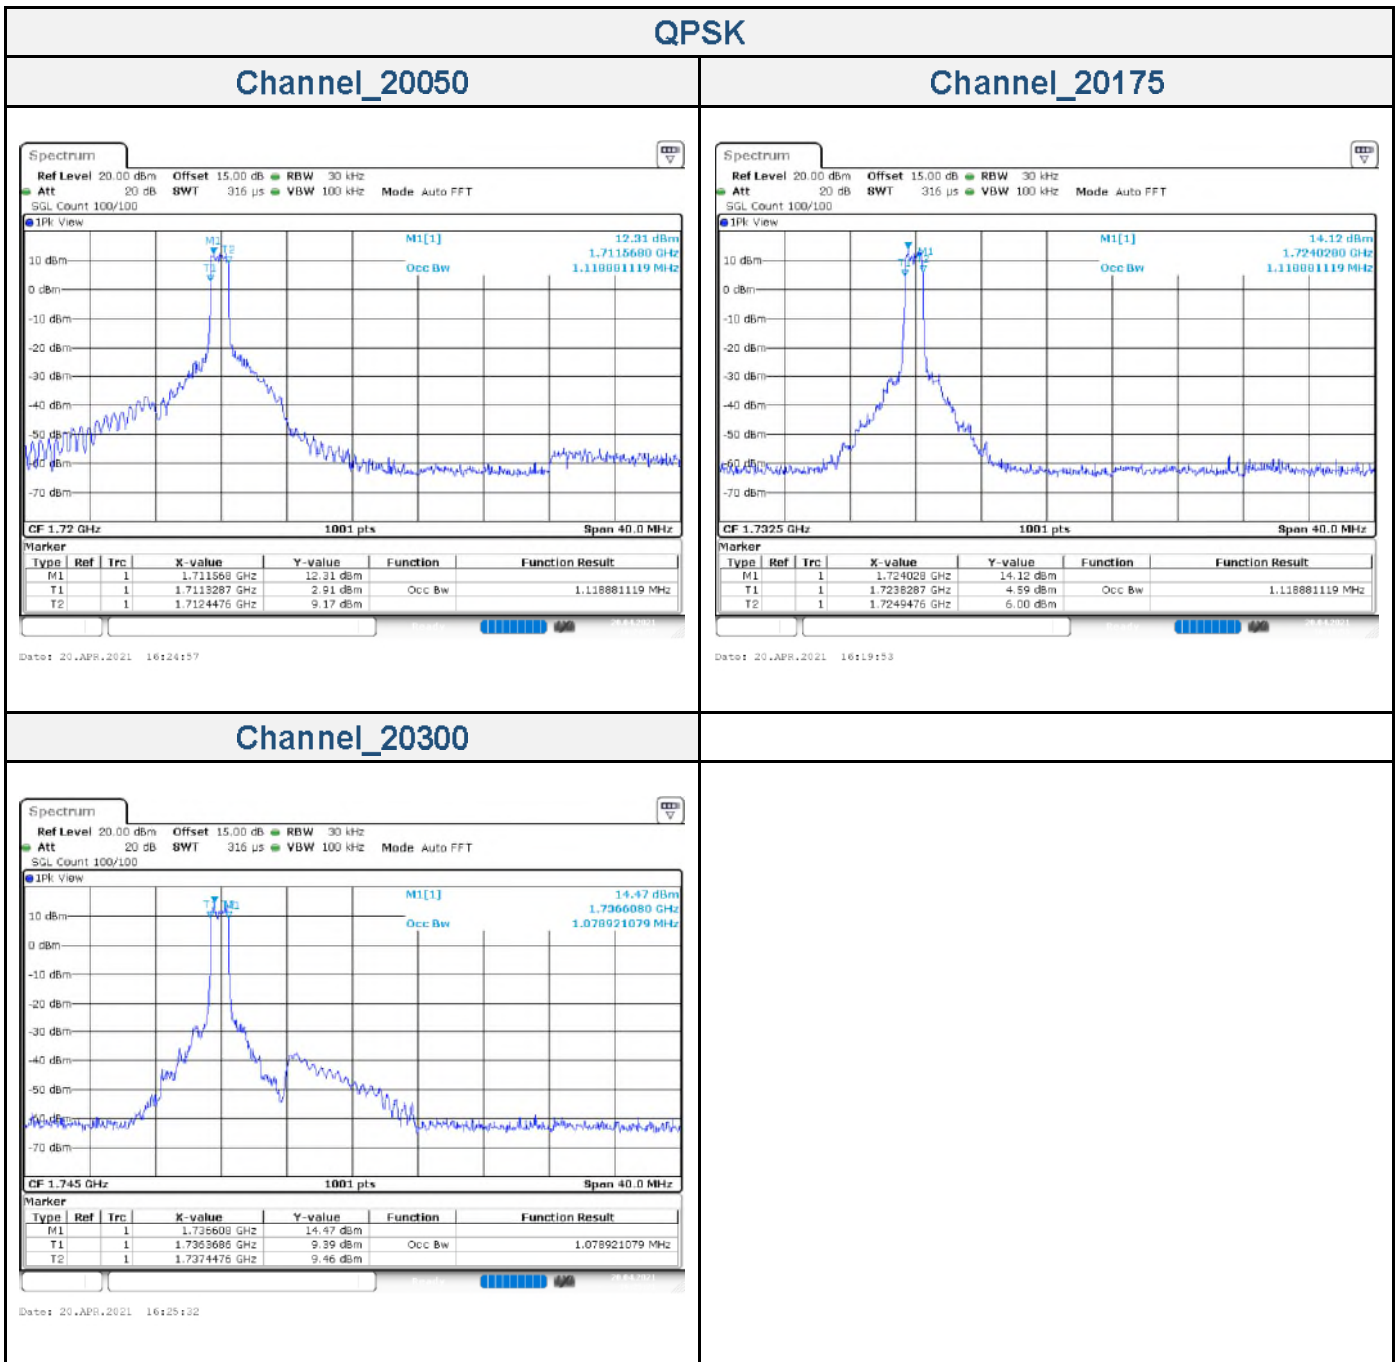

Channel_20325

Date: 20.APR.2021 16:13:26

LTE Band 4 _ Channel Bandwidth: 20 MHz

Channel	Frequency (MHz)	99 % Occupied Bandwidth (MHz)	
		QPSK	16QAM
20050	1720.0	1.12	0.92
20175	1732.5	1.12	0.96
20300	1745.0	1.08	0.96