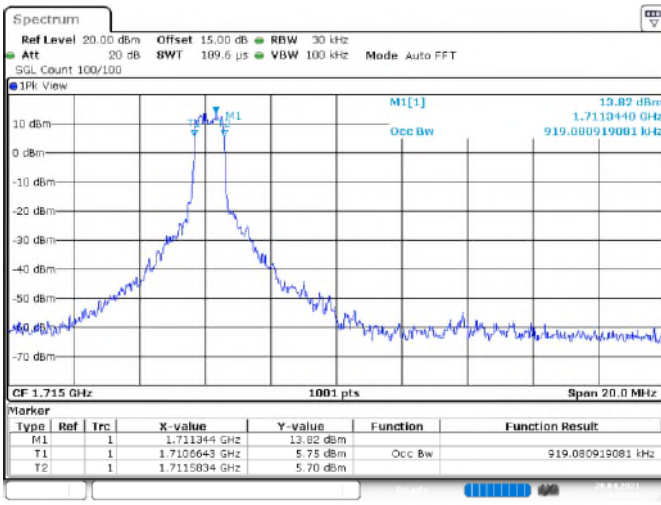

16QAM

Channel_20000

Date: 20.APR.2021 16:05:25

Channel_20175

Date: 20.APR.2021 16:05:01

Channel_20350

Date: 20.APR.2021 16:08:25

LTE Band 4 _ Channel Bandwidth: 15 MHz