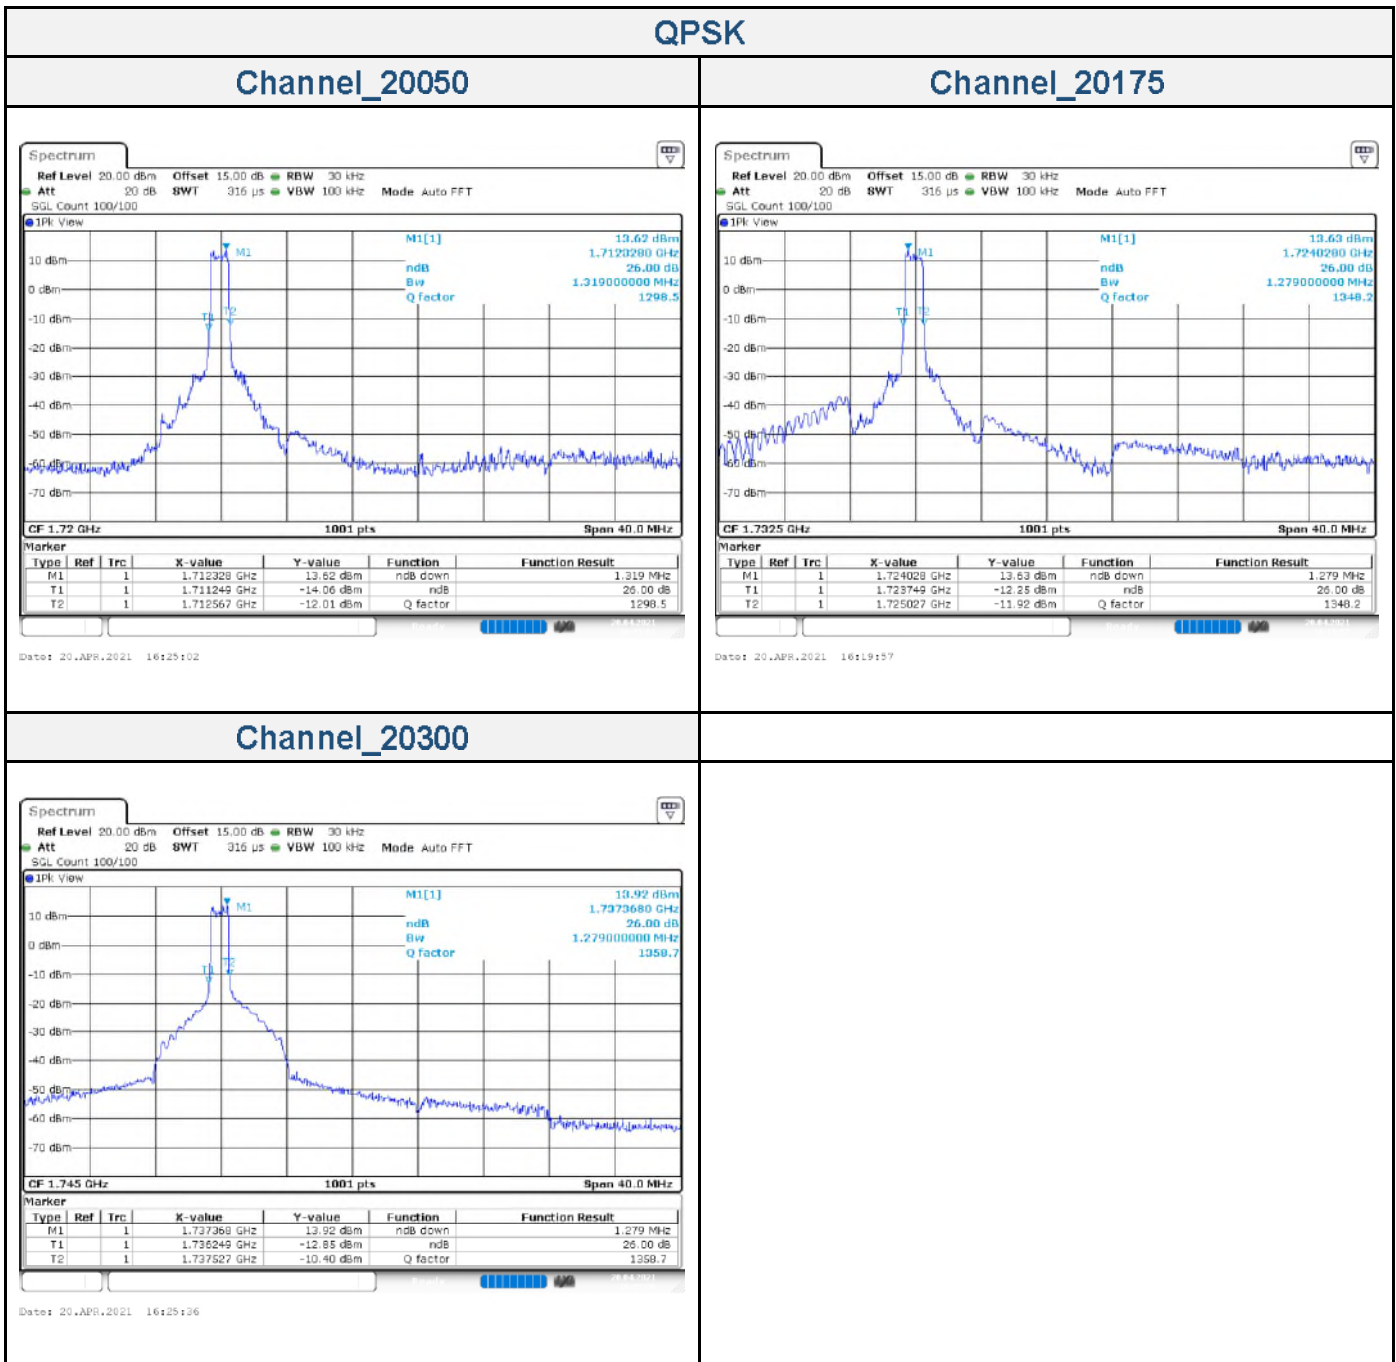

Channel_20175

Date: 20.APR.2021 16:05:04

Channel_20350

Date: 20.APR.2021 16:08:29

LTE Band 4 _ Channel Bandwidth: 15 MHz

Channel	Frequency (MHz)	26 dB Bandwidth (MHz)	
		QPSK	16QAM
20025	1717.5	1.26	1.11
20175	1732.5	1.26	1.11
20325	1747.5	1.26	1.08

16QAM

Channel_20025

Channel_20175

Date: 20.APR.2021 16:12:09

Date: 20.APR.2021 16:10:51

Channel_20325

Date: 20.APR.2021 16:13:10

LTE Band 4 _ Channel Bandwidth: 20 MHz

Channel	Frequency (MHz)	26 dB Bandwidth (MHz)	
		QPSK	16QAM
20050	1720.0	1.32	1.12
20175	1732.5	1.28	1.12
20300	1745.0	1.28	1.08

16QAM

Channel_20050

Channel_20175

Channel_20300

LTE Band 12 _ Channel Bandwidth: 1.4 MHz