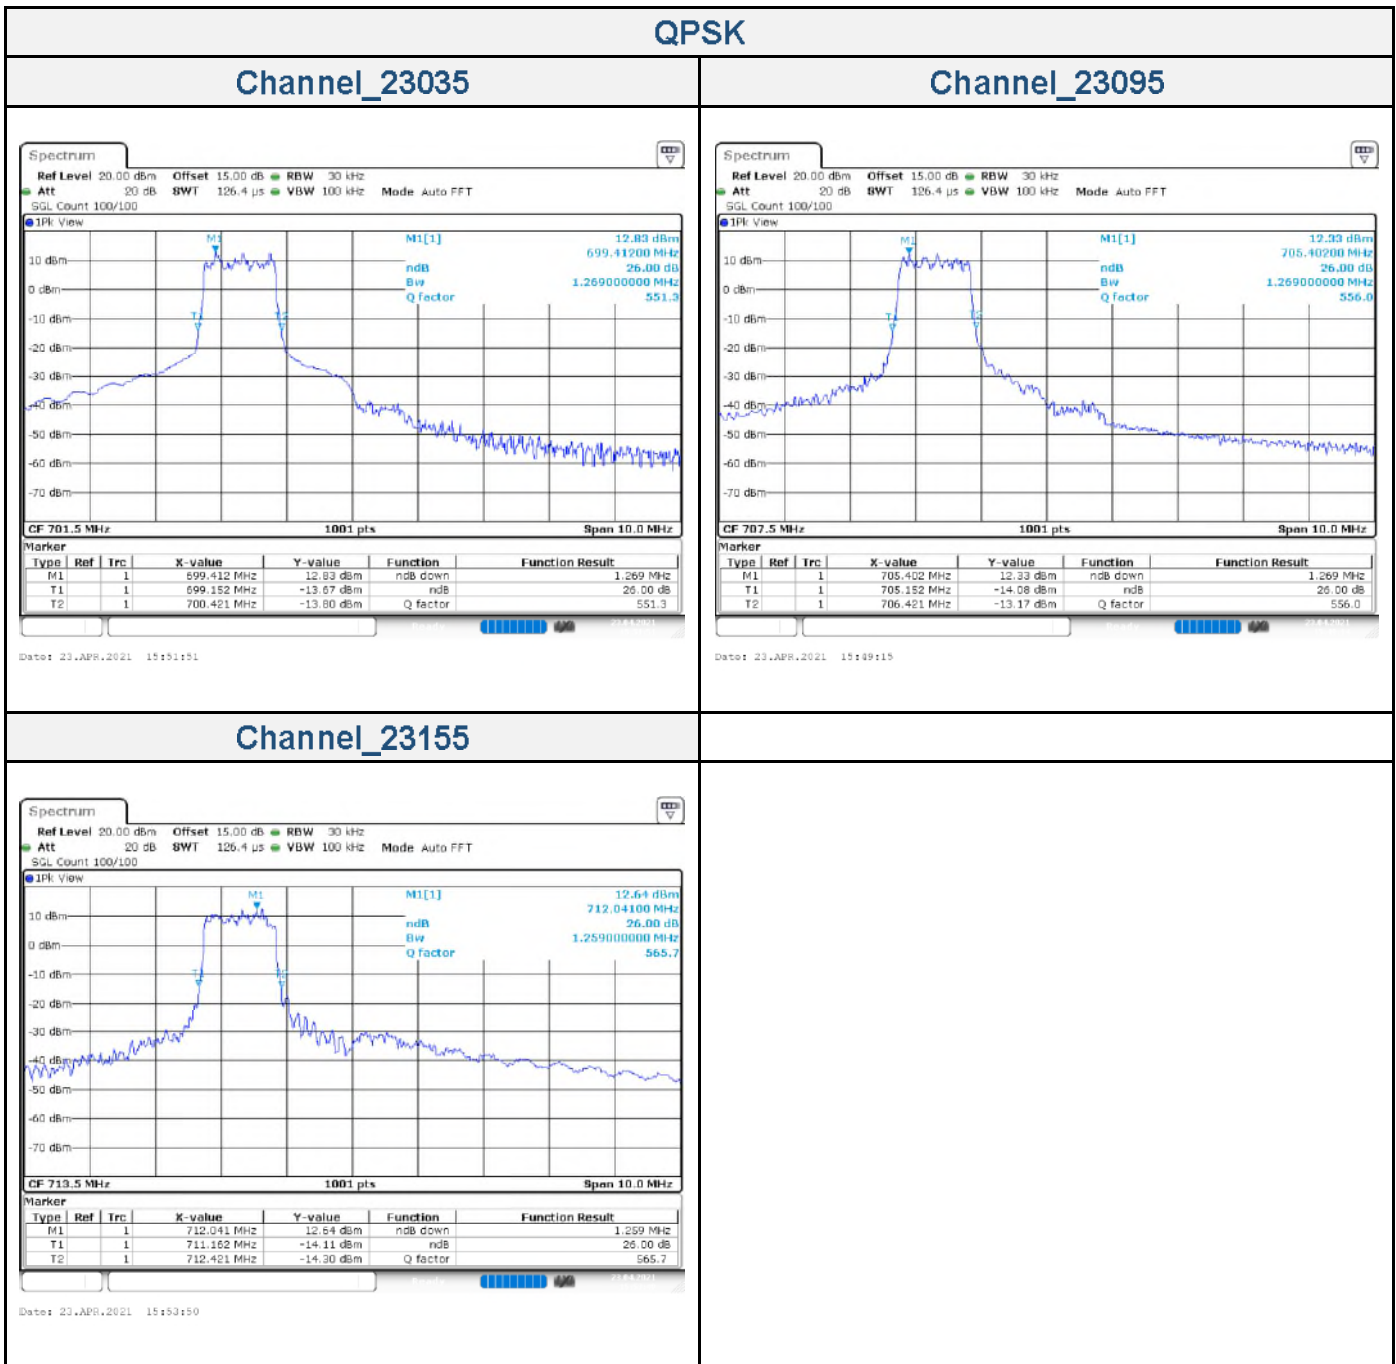

Channel_23173

Date: 23.APR.2021 16:22:39

LTE Band 12 _ Channel Bandwidth: 3 MHz

Channel	Frequency (MHz)	26 dB Bandwidth (MHz)	
		QPSK	16QAM
23025	700.5	1.23	1.20
23095	707.5	1.25	1.04
23165	714.5	1.29	1.10

16QAM

Channel_23025

Channel_23095

Channel_23165

LTE Band 12 _ Channel Bandwidth: 5 MHz

Channel	Frequency (MHz)	26 dB Bandwidth (MHz)	
		QPSK	16QAM
23035	701.5	1.27	1.07
23095	707.5	1.27	1.13
23155	713.5	1.26	1.07