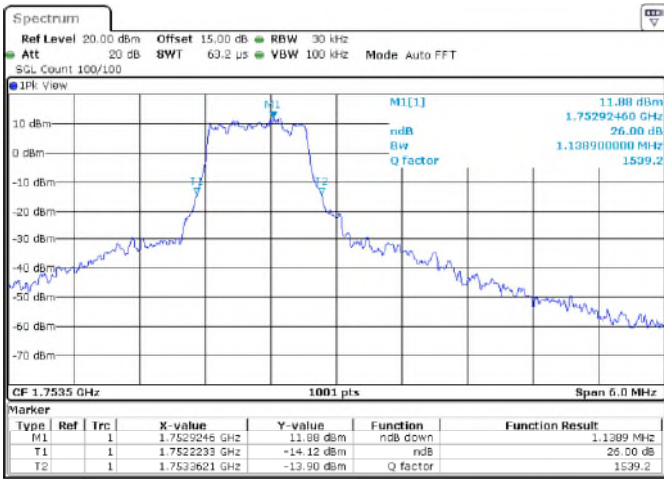

Date: 20.APR.2021 17:27:37

Channel_20393

Date: 20.APR.2021 17:33:05

LTE Band 4 _ Channel Bandwidth: 3 MHz

Channel	Frequency (MHz)	26 dB Bandwidth (MHz)	
		QPSK	16QAM
19965	1711.5	1.26	1.07
20175	1732.5	1.23	1.07
20385	1753.5	1.29	1.14

16QAM

Channel_19965

Date: 20.APR.2021 17:16:11

Channel_20175

Date: 20.APR.2021 17:14:38

Channel_20385

Date: 20.APR.2021 17:20:24

LTE Band 4 _ Channel Bandwidth: 5 MHz