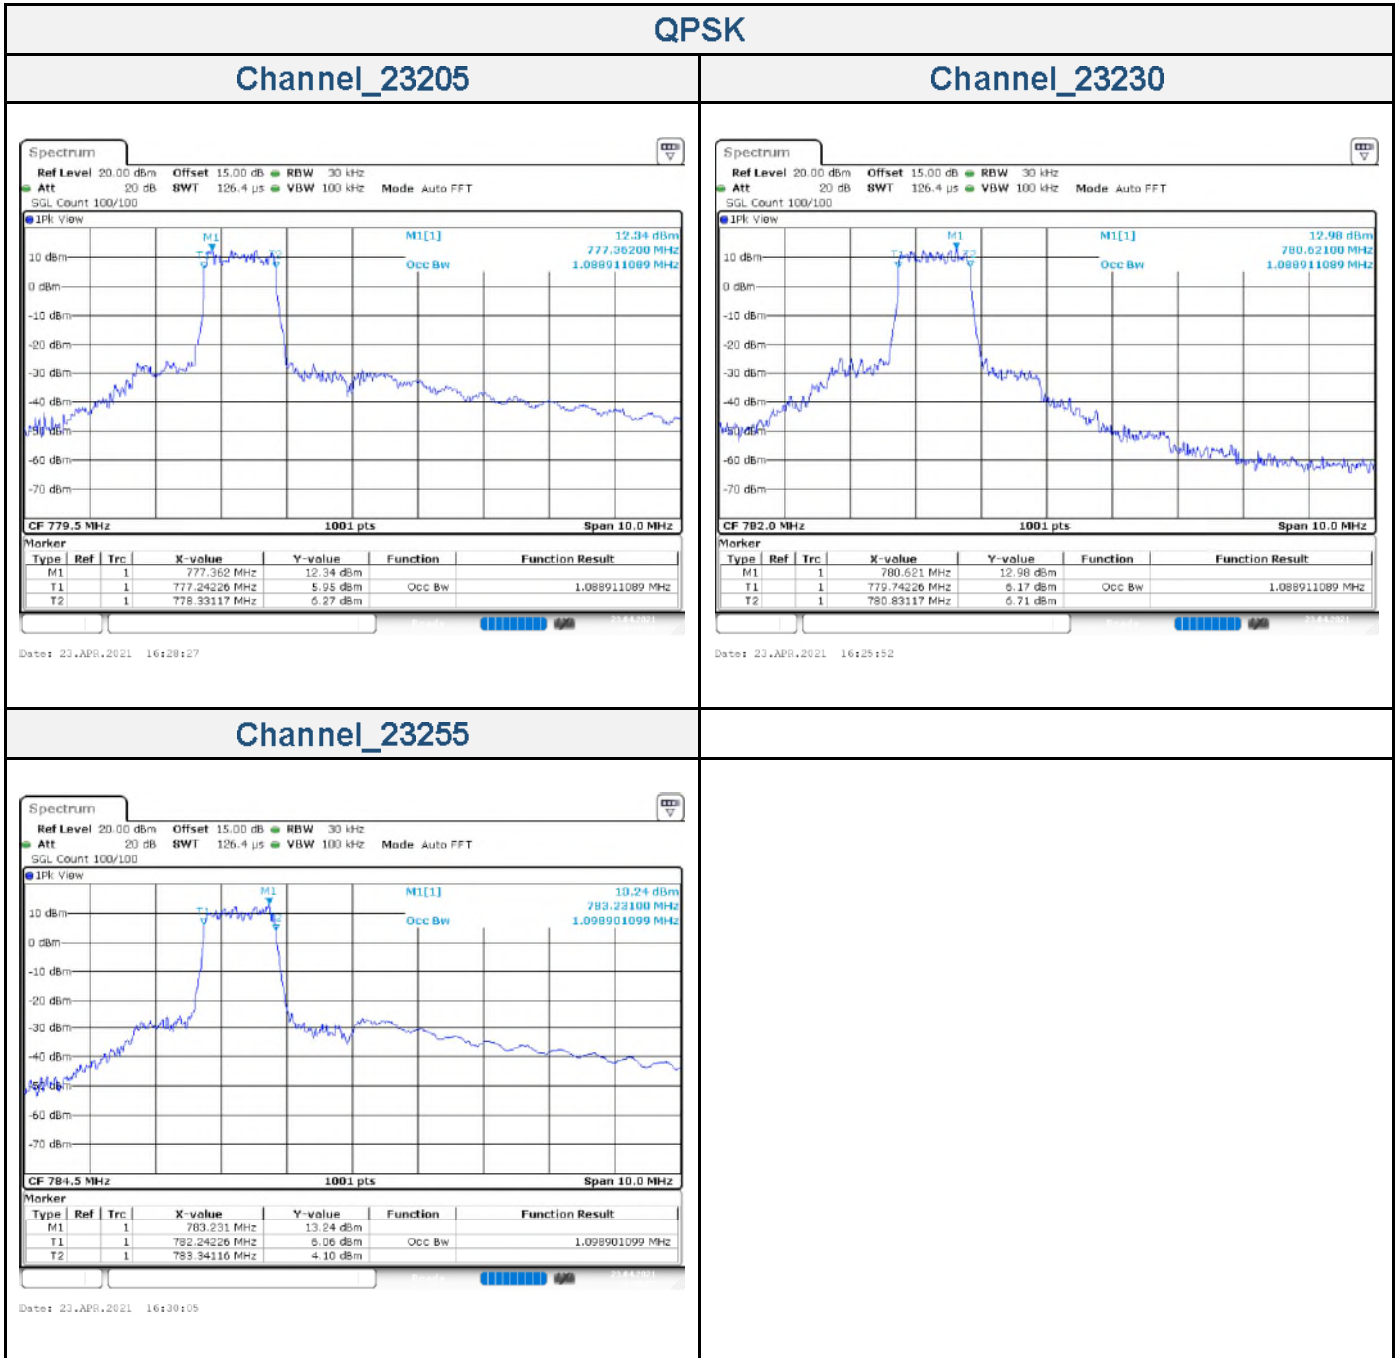

16QAM

Channel_23035

Channel_23095

Channel_23155

LTE Band 12 _ Channel Bandwidth: 10 MHz

Channel	Frequency (MHz)	99 % Occupied Bandwidth (MHz)	
		QPSK	16QAM
23060	704.0	1.10	0.92
23095	707.5	1.10	0.92
23130	711.0	1.10	0.92

16QAM

Channel_23060

Channel_23095

Channel_23130

LTE Band 13 _ Channel Bandwidth: 5 MHz

Channel	Frequency (MHz)	99 % Occupied Bandwidth (MHz)	
		QPSK	16QAM
23205	779.5	1.09	0.92
23230	785	1.09	0.92
23255	784.5	1.10	0.92