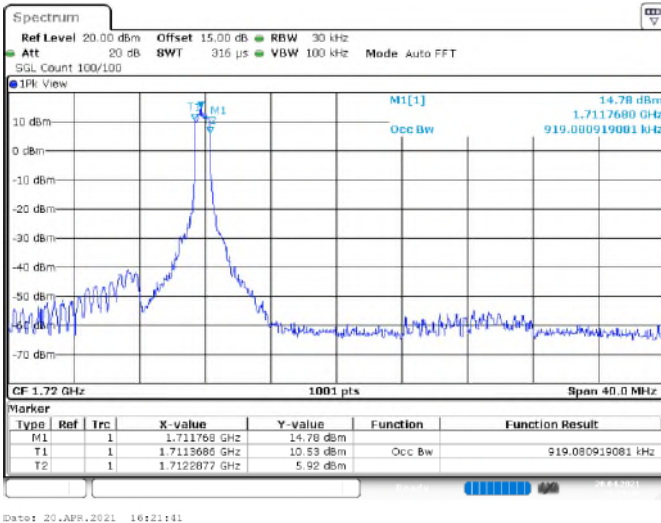

16QAM

Channel_20050