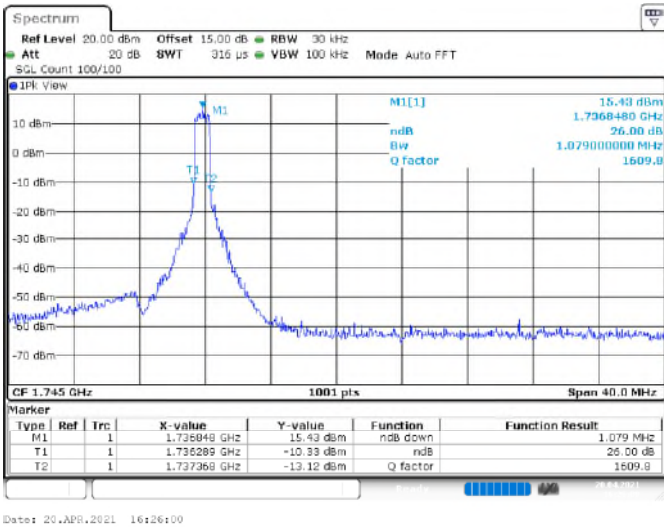

16QAM

Channel_20025

Channel_20175

Date: 20.APR.2021 16:12:09

Date: 20.APR.2021 16:10:51

Channel_20325

Date: 20.APR.2021 16:13:10

LTE Band 4 _ Channel Bandwidth: 20 MHz

Channel	Frequency (MHz)	26 dB Bandwidth (MHz)	
		QPSK	16QAM
20050	1720.0	1.32	1.12
20175	1732.5	1.28	1.12
20300	1745.0	1.28	1.08

16QAM

Channel_20050

Channel_20175

Channel_20300

LTE Band 12 _ Channel Bandwidth: 1.4 MHz