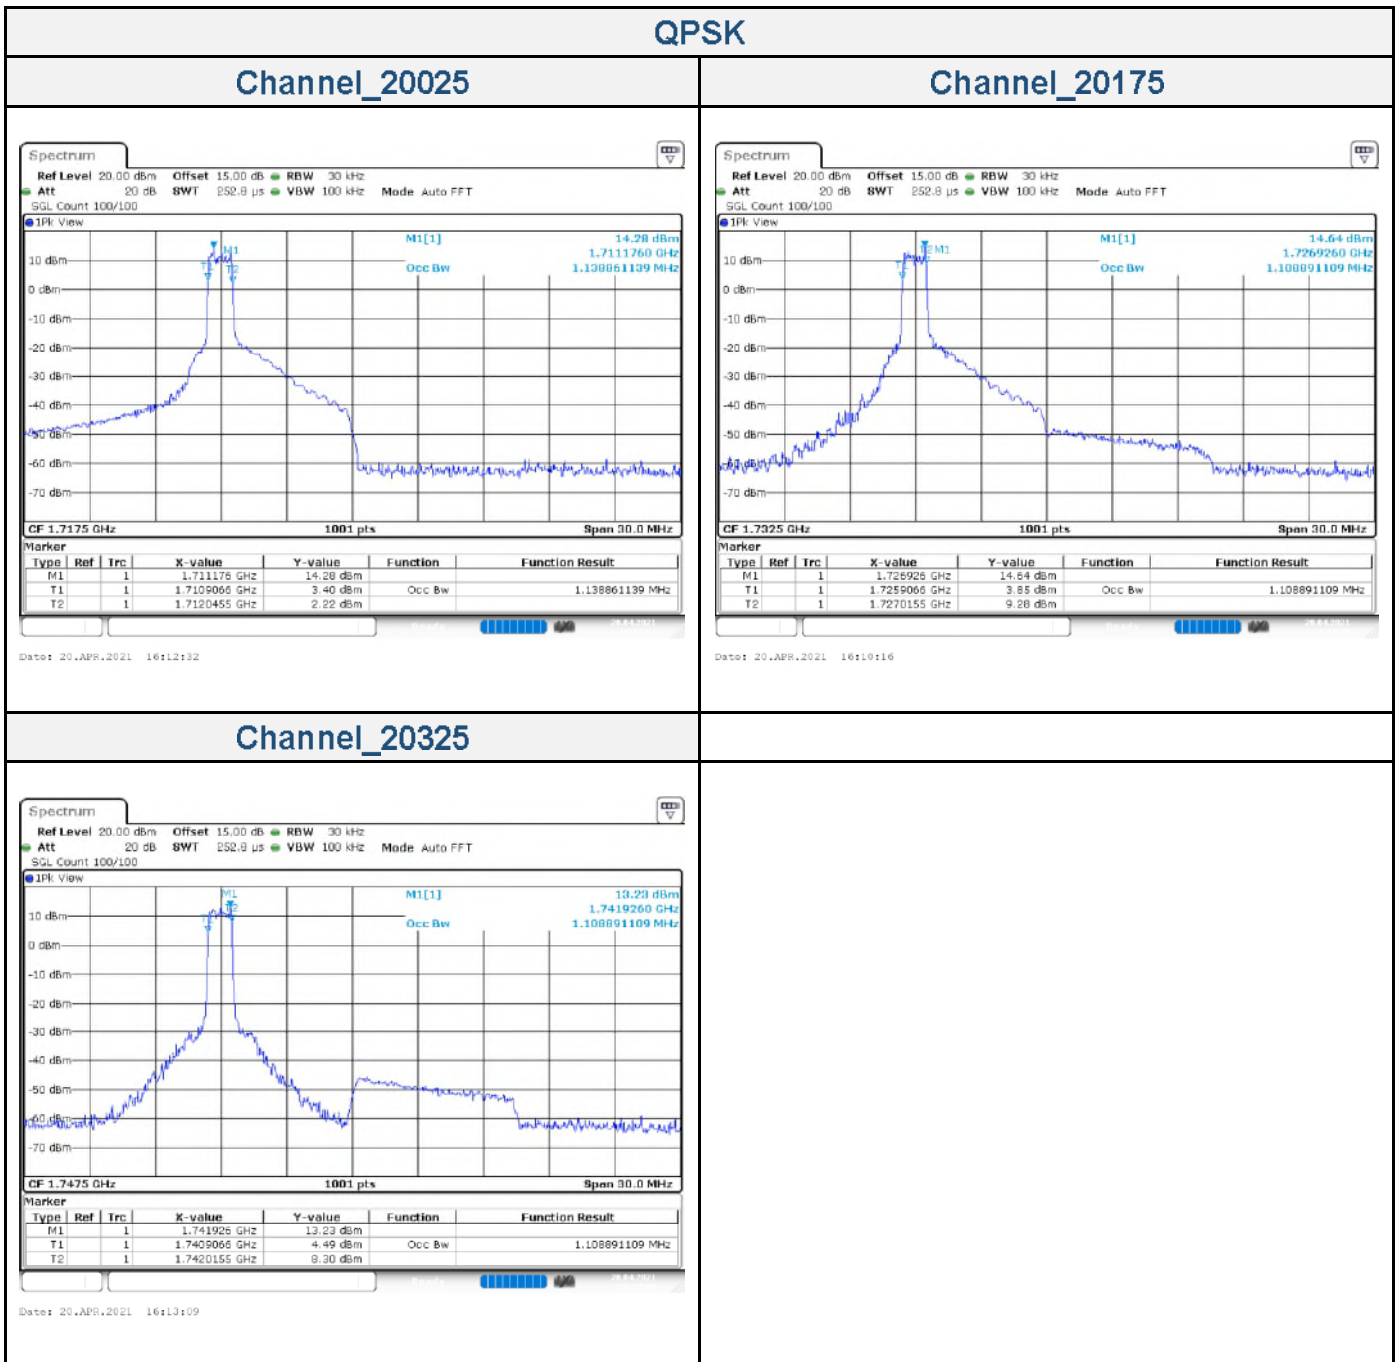

LTE Band 4 _ Channel Bandwidth: 15 MHz

Channel	Frequency (MHz)	99 % Occupied Bandwidth (MHz)	
		QPSK	16QAM
20025	1717.5	1.14	0.90
20175	1732.5	1.11	0.93
20325	1747.5	1.11	0.90