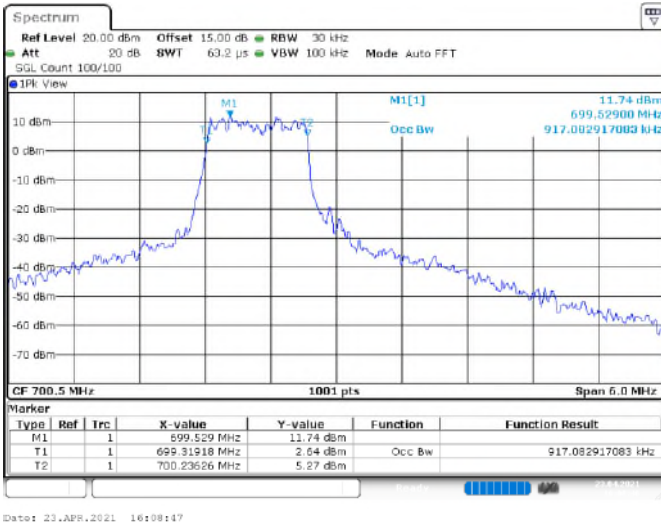

16QAM

Channel_23025