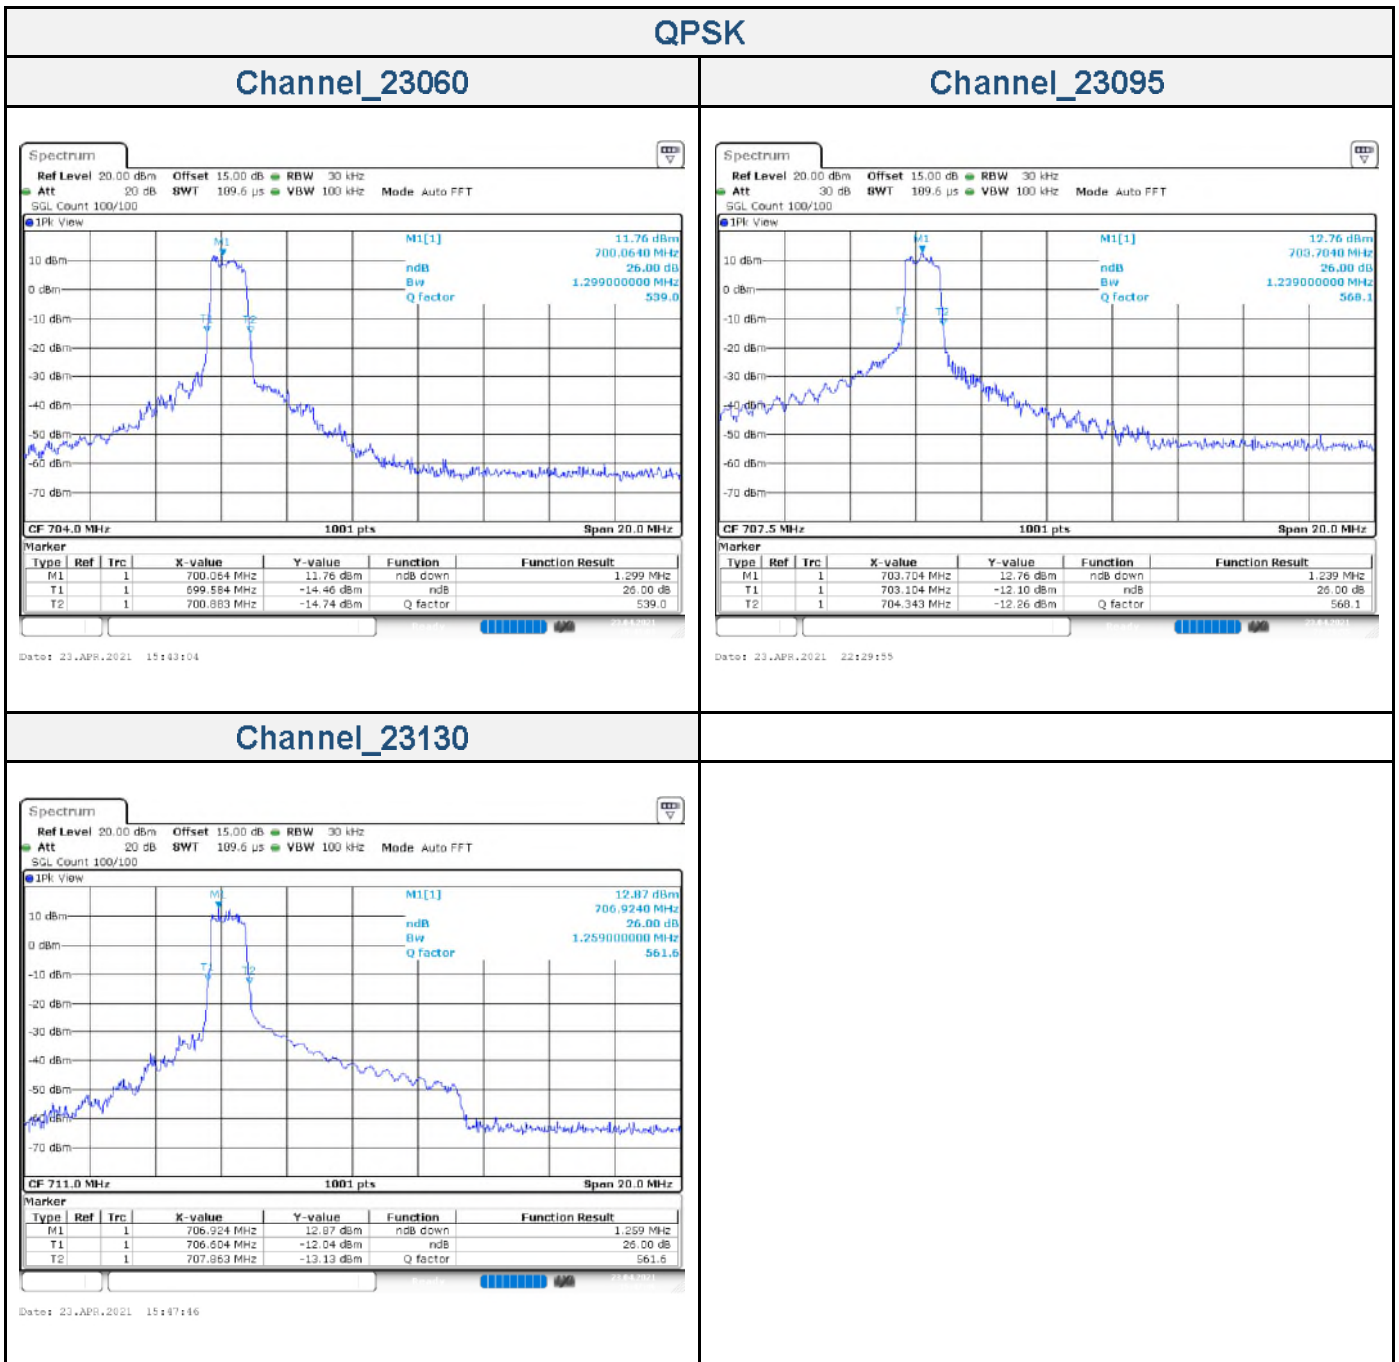

LTE Band 12 _ Channel Bandwidth: 10 MHz

Channel	Frequency (MHz)	26 dB Bandwidth (MHz)	
		QPSK	16QAM
23060	704.0	1.30	1.10
23095	707.5	1.24	1.08
23130	711.0	1.26	1.06