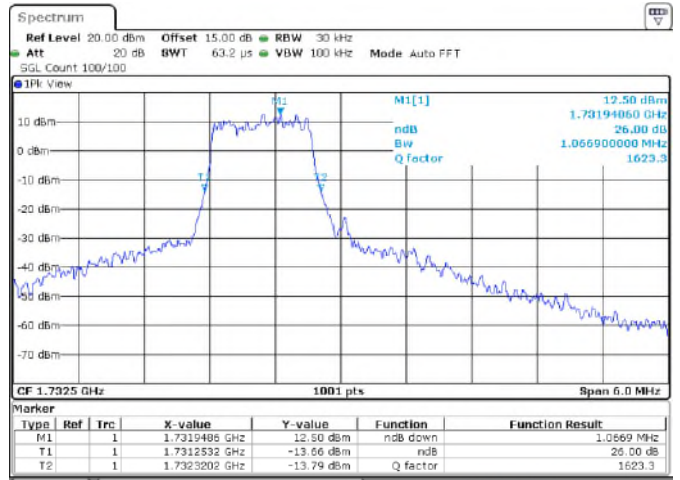

LTE Band 4 _ Channel Bandwidth: 1.4 MHz

Channel	Frequency (MHz)	26 dB Bandwidth (MHz)	
		QPSK	16QAM
19957	1710.7	1.25	1.13
20175	1732.5	1.32	1.04
20393	1754.3	1.28	1.02

16QAM

Channel_19957

Channel_20175

Date: 20.APR.2021 17:28:05

Date: 20.APR.2021 17:27:37

Channel_20393

Date: 20.APR.2021 17:33:05

LTE Band 4 _ Channel Bandwidth: 3 MHz

Channel	Frequency (MHz)	26 dB Bandwidth (MHz)	
		QPSK	16QAM
19965	1711.5	1.26	1.07
20175	1732.5	1.23	1.07
20385	1753.5	1.29	1.14

16QAM

Channel_19965

Date: 20.APR.2021 17:16:11

Channel_20175

Date: 20.APR.2021 17:14:38

Channel_20385

Date: 20.APR.2021 17:20:24

LTE Band 4 _ Channel Bandwidth: 5 MHz