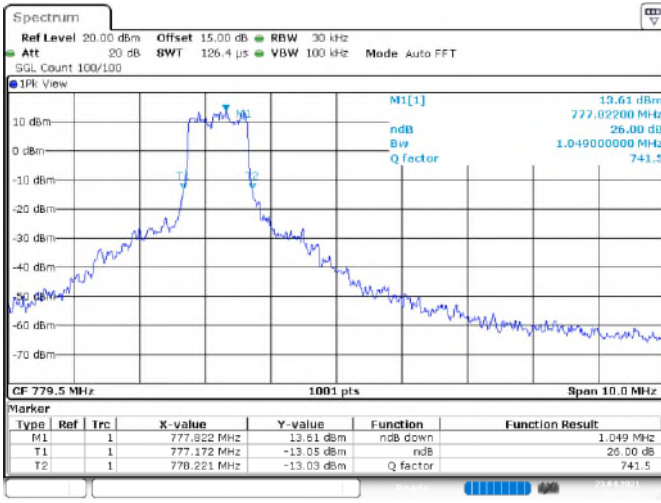

Channel_23130

Date: 23.APR.2021 15:47:10

LTE Band 13 _ Channel Bandwidth: 5 MHz

Channel	Frequency (MHz)	26 dB Bandwidth (MHz)	
		QPSK	16QAM
23205	779.5	1.28	1.05
23230	782	1.30	1.05
23255	784.5	1.25	1.07

16QAM

Channel_23205

Date: 23.APR.2021 16:27:57

Channel_23230

Date: 23.APR.2021 16:26:44

Channel_23255

Date: 25.APR.2021 13:18:59

LTE Band 13 _ Channel Bandwidth: 10 MHz