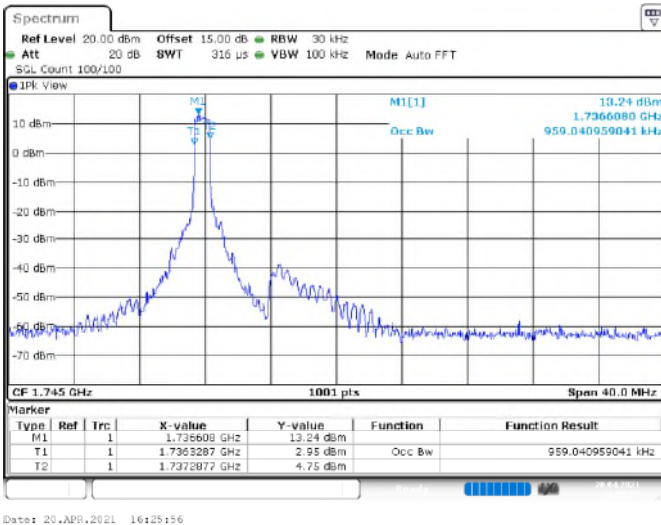

Channel_20325

Date: 20.APR.2021 16:13:26

LTE Band 4 _ Channel Bandwidth: 20 MHz

Channel	Frequency (MHz)	99 % Occupied Bandwidth (MHz)	
		QPSK	16QAM
20050	1720.0	1.12	0.92
20175	1732.5	1.12	0.96
20300	1745.0	1.08	0.96

16QAM

Channel_20050

Channel_20175

Channel_20300

LTE Band 12 _ Channel Bandwidth: 1.4 MHz

Channel	Frequency (MHz)	99 % Occupied Bandwidth (MHz)	
		QPSK	16QAM
23017	699.7	1.09	0.91
23095	707.5	1.08	0.90
23173	715.3	1.10	0.92

16QAM

Channel_23017

Channel_23095

Channel_23173

LTE Band 12 _ Channel Bandwidth: 3 MHz

Channel	Frequency (MHz)	99 % Occupied Bandwidth (MHz)	
		QPSK	16QAM
23025	700.5	1.08	0.92
23095	707.5	1.09	0.92
23165	714.5	1.08	0.91