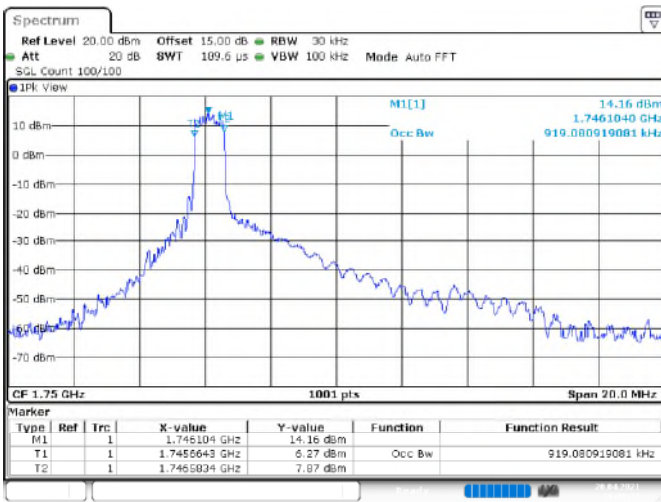

16QAM

Channel_20000

Date: 20.APR.2021 16:05:25

Channel_20175

Date: 20.APR.2021 16:05:01

Channel_20350

Date: 20.APR.2021 16:08:25

LTE Band 4 _ Channel Bandwidth: 15 MHz