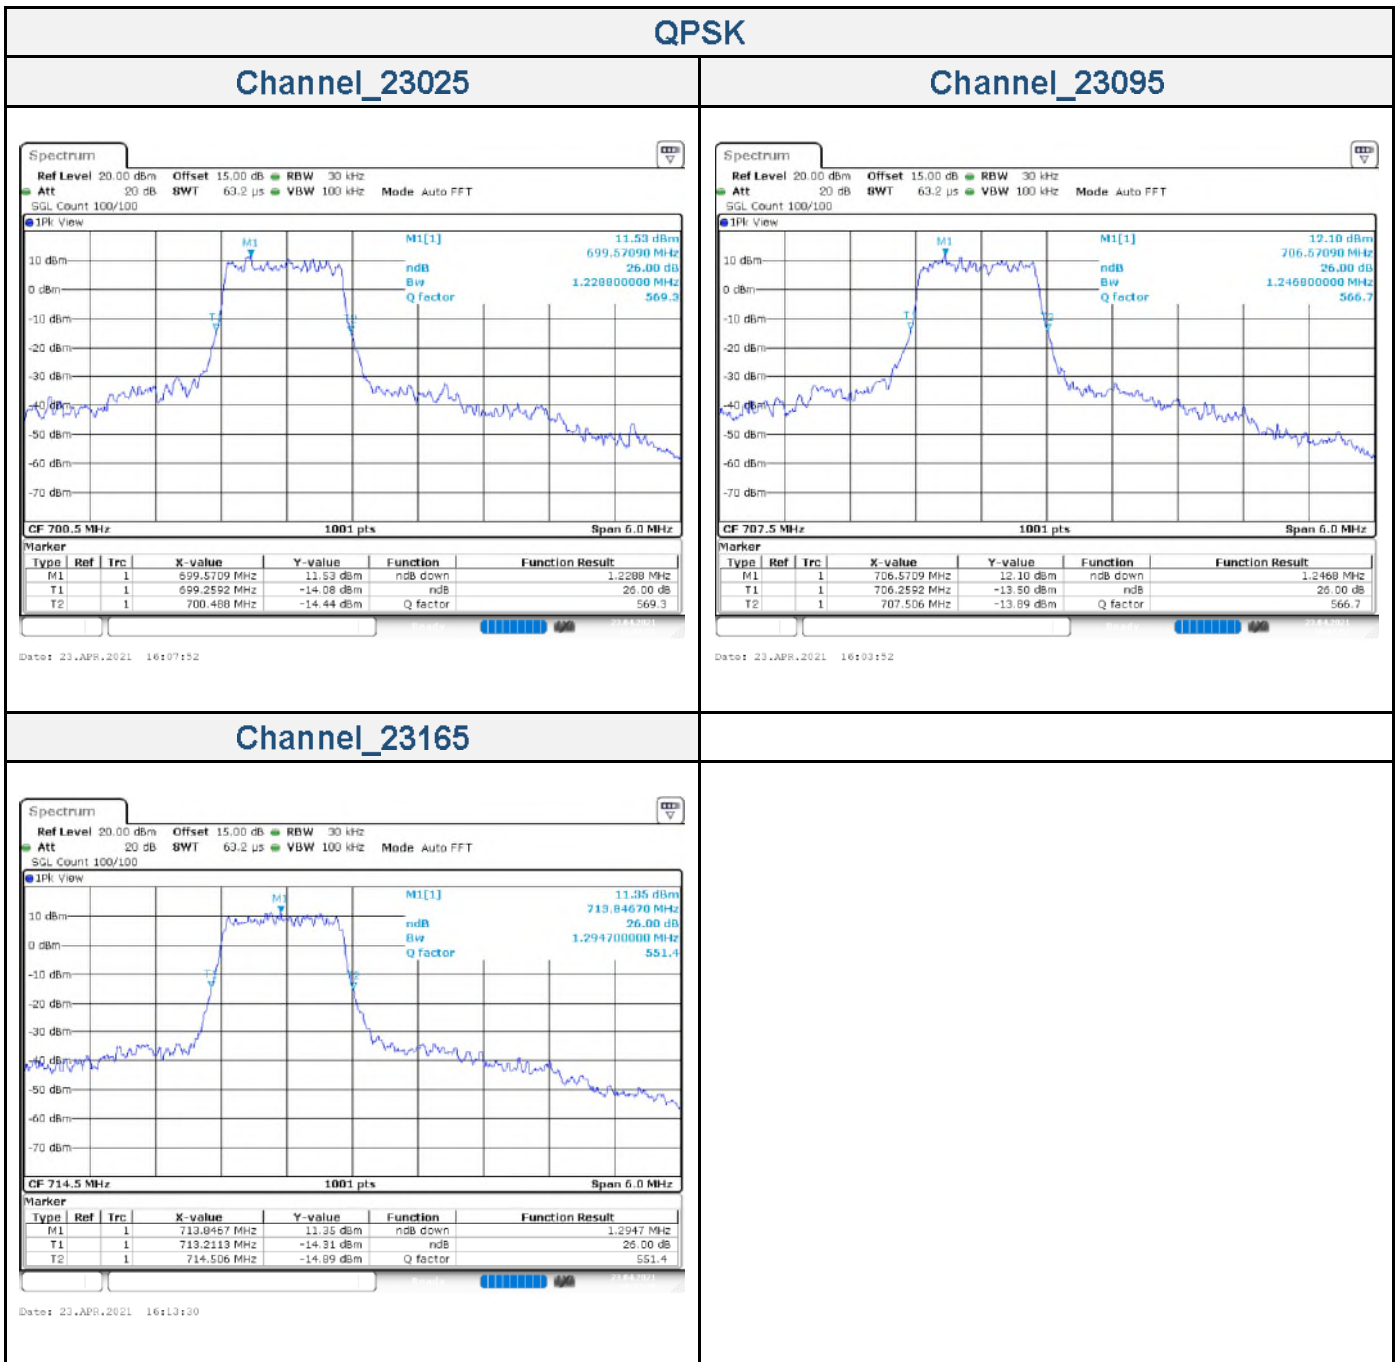

LTE Band 12 _ Channel Bandwidth: 3 MHz

Channel	Frequency (MHz)	26 dB Bandwidth (MHz)	
		QPSK	16QAM
23025	700.5	1.23	1.20
23095	707.5	1.25	1.04
23165	714.5	1.29	1.10