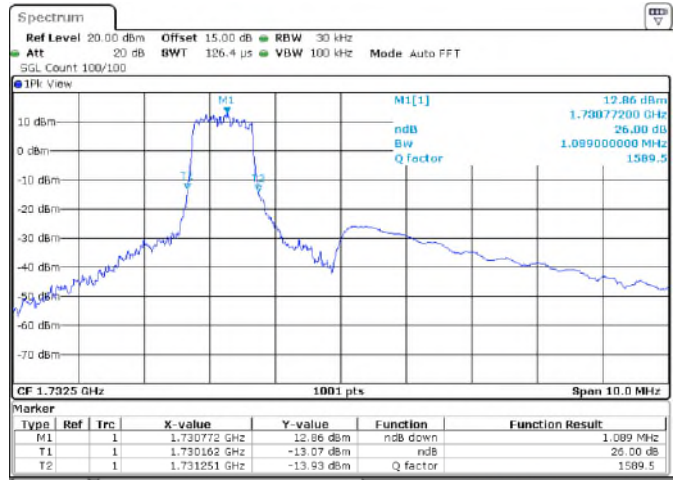

Date: 20.APR.2021 16:29:22

Channel_20375

Type	Ref	Trc	X-value	Y-value	Function	Function Result
M1	1		1.751261 GHz	13.74 dBm	ndB down	1.229 MHz
T1	1		1.750172 GHz	-12.42 dBm	ndB	26.00 dB
T2	1		1.751401 GHz	-12.84 dBm	Q factor	1425.2

Date: 20.APR.2021 17:16:27

16QAM

Channel_19975

Date: 20.APR.2021 17:08:39

Channel_20175

Date: 20.APR.2021 16:28:55

Channel_20375

Date: 20.APR.2021 17:12:15

LTE Band 4 _ Channel Bandwidth: 10 MHz

Channel	Frequency (MHz)	26 dB Bandwidth (MHz)	
		QPSK	16QAM
20000	1715.0	1.26	1.10
20175	1732.5	1.26	1.08
20350	1750.0	1.28	1.10

16QAM

Channel_20000

Date: 20.APR.2021 16:05:29

Channel_20175

Date: 20.APR.2021 16:05:04

Channel_20350

Date: 20.APR.2021 16:08:29

LTE Band 4 _ Channel Bandwidth: 15 MHz

Channel	Frequency (MHz)	26 dB Bandwidth (MHz)	
		QPSK	16QAM
20025	1717.5	1.26	1.11
20175	1732.5	1.26	1.11
20325	1747.5	1.26	1.08