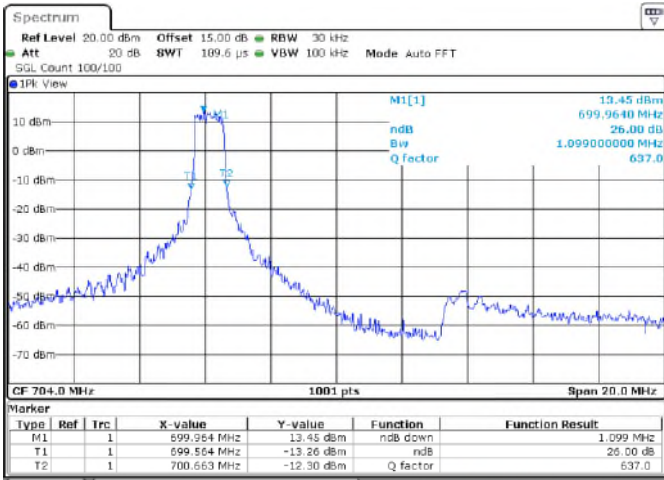

16QAM

Channel_23060

Date: 23.APR.2021 15:44:10