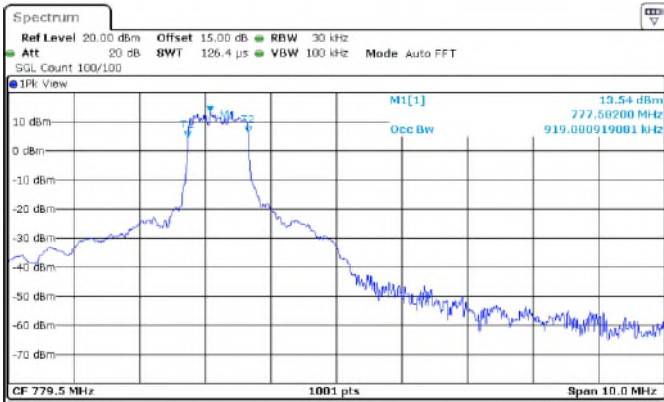

16QAM

Channel_23205

Type	Ref	Trc	X-value	Y-value	Function	Function Result
M1	1		777.582 MHz	13.54 dBm		
T1	1		777.24226 MHz	-4.45 dBm	Occ Bw	919.080919081 kHz
T2	1		778.16134 MHz	6.25 dBm		

Date: 23.APR.2021 16:27:19