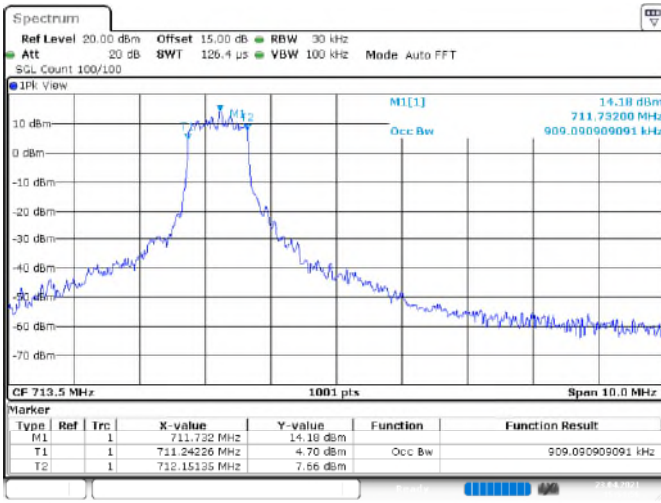

16QAM

Channel_23035

Channel_23095

Channel_23155

LTE Band 12 _ Channel Bandwidth: 10 MHz

Channel	Frequency (MHz)	99 % Occupied Bandwidth (MHz)	
		QPSK	16QAM
23060	704.0	1.10	0.92
23095	707.5	1.10	0.92
23130	711.0	1.10	0.92

16QAM

Channel_23060

Channel_23095

Channel_23130

LTE Band 13 _ Channel Bandwidth: 5 MHz

Channel	Frequency (MHz)	99 % Occupied Bandwidth (MHz)	
		QPSK	16QAM
23205	779.5	1.09	0.92
23230	785	1.09	0.92
23255	784.5	1.10	0.92