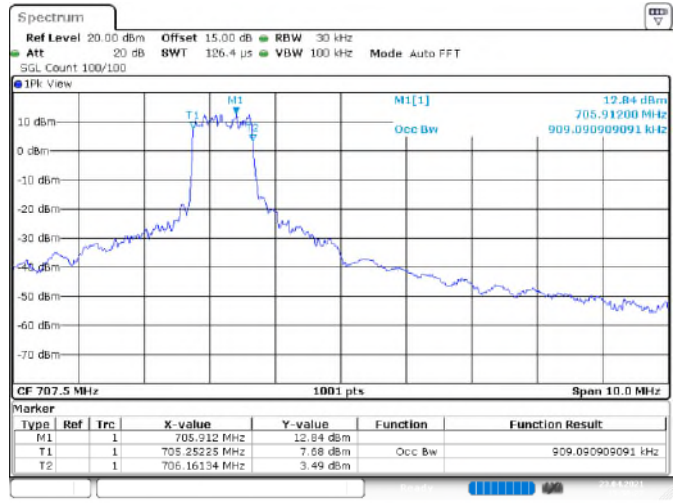

16QAM

Channel_23025

Channel_23095

Channel_23165

LTE Band 12 _ Channel Bandwidth: 5 MHz

Channel	Frequency (MHz)	99 % Occupied Bandwidth (MHz)	
		QPSK	16QAM
23035	701.5	1.10	0.91
23095	707.5	1.10	0.91
23155	713.5	1.10	0.91

16QAM

Channel_23035

Channel_23095

Channel_23155

LTE Band 12 _ Channel Bandwidth: 10 MHz

Channel	Frequency (MHz)	99 % Occupied Bandwidth (MHz)	
		QPSK	16QAM
23060	704.0	1.10	0.92
23095	707.5	1.10	0.92
23130	711.0	1.10	0.92