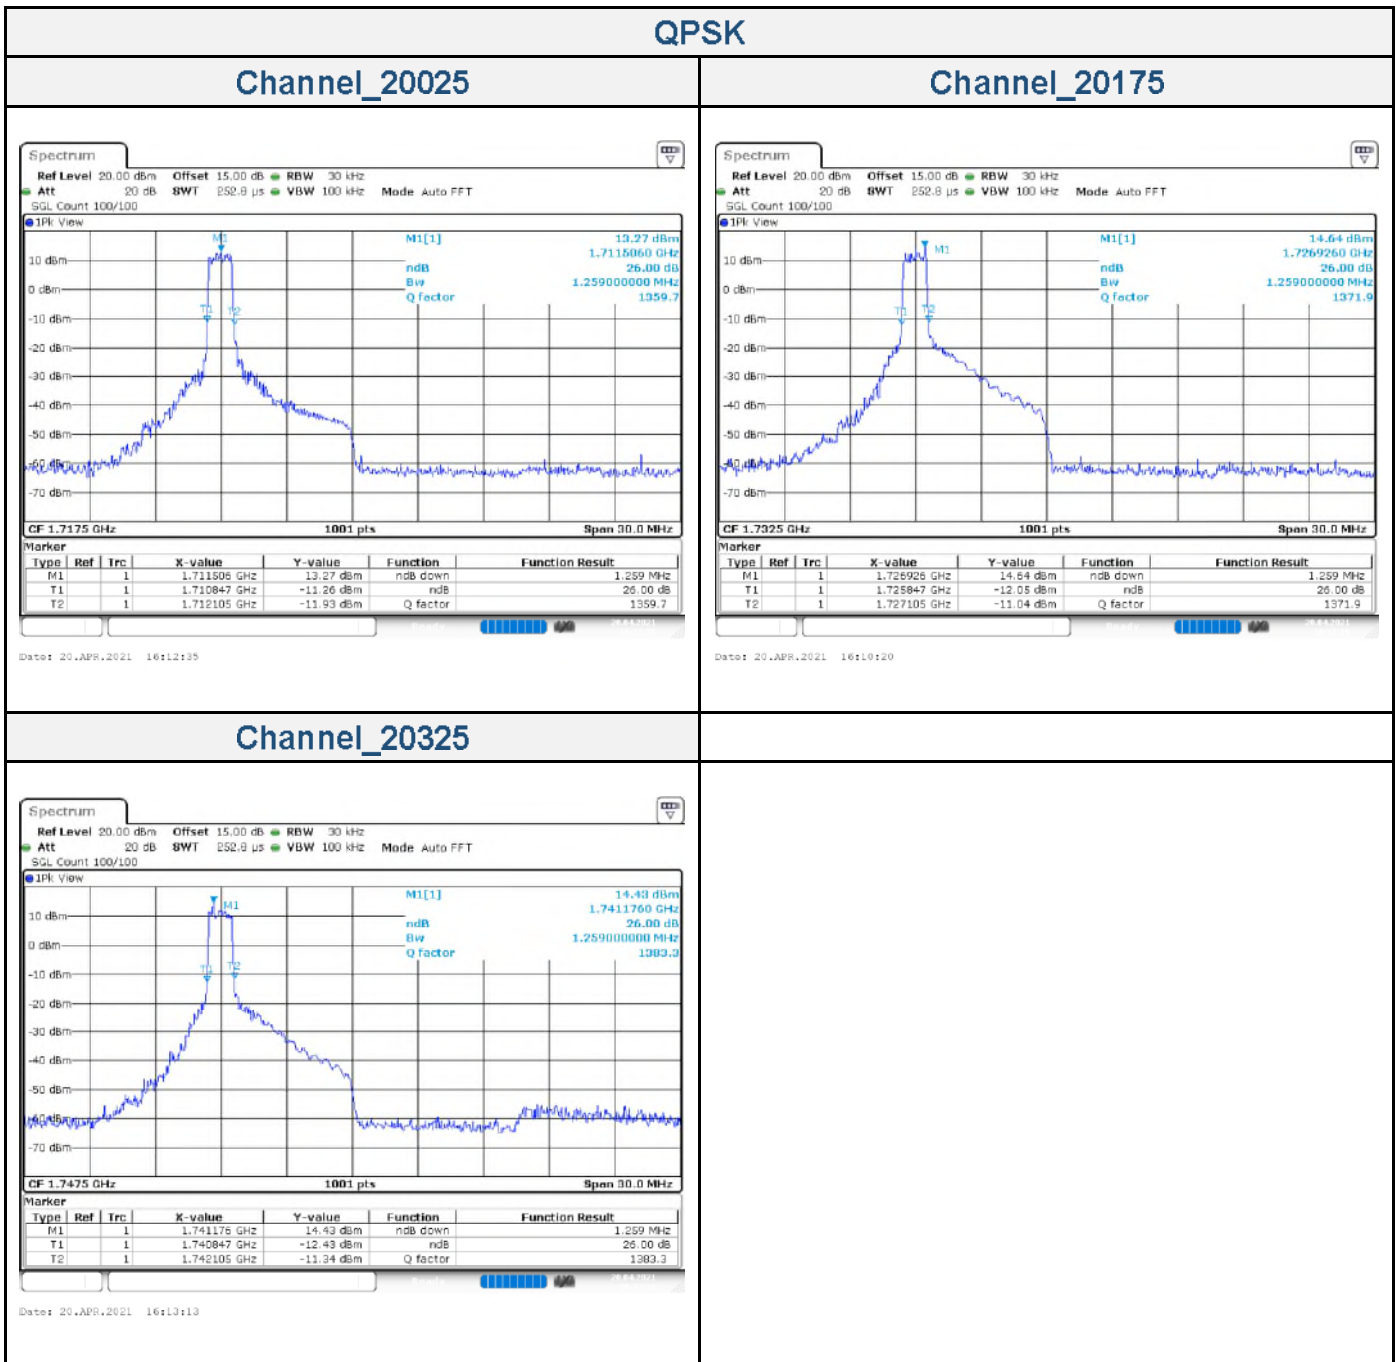

LTE Band 4 _ Channel Bandwidth: 10 MHz

Channel	Frequency (MHz)	26 dB Bandwidth (MHz)	
		QPSK	16QAM
20000	1715.0	1.26	1.10
20175	1732.5	1.26	1.08
20350	1750.0	1.28	1.10

16QAM

Channel_20000

Date: 20.APR.2021 16:05:29

Channel_20175

Date: 20.APR.2021 16:05:04

Channel_20350

Date: 20.APR.2021 16:08:29

LTE Band 4 _ Channel Bandwidth: 15 MHz

Channel	Frequency (MHz)	26 dB Bandwidth (MHz)	
		QPSK	16QAM
20025	1717.5	1.26	1.11
20175	1732.5	1.26	1.11
20325	1747.5	1.26	1.08

16QAM

Channel_20025

Channel_20175

Date: 20.APR.2021 16:12:09

Date: 20.APR.2021 16:10:51

Channel_20325

Date: 20.APR.2021 16:13:10

LTE Band 4 _ Channel Bandwidth: 20 MHz