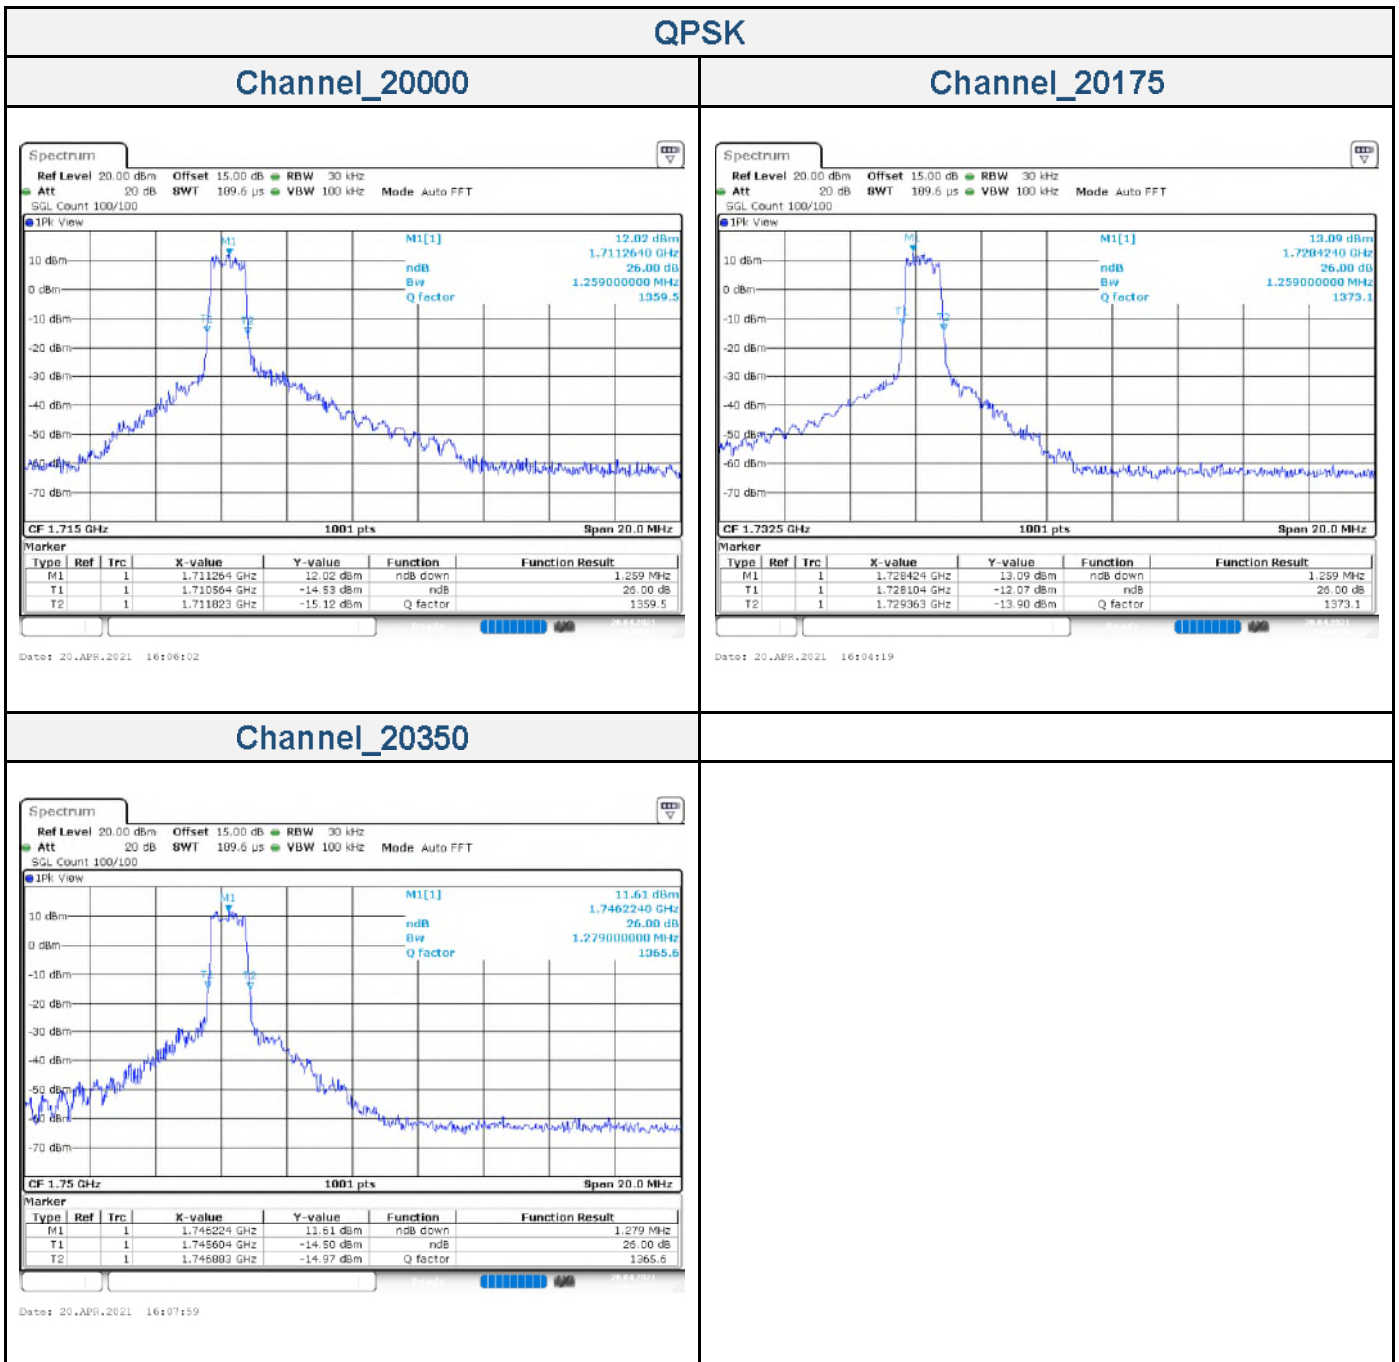

LTE Band 4 _ Channel Bandwidth: 10 MHz

Channel	Frequency (MHz)	26 dB Bandwidth (MHz)	
		QPSK	16QAM
20000	1715.0	1.26	1.10
20175	1732.5	1.26	1.08
20350	1750.0	1.28	1.10

16QAM

Channel_20000

Date: 20.APR.2021 16:05:29