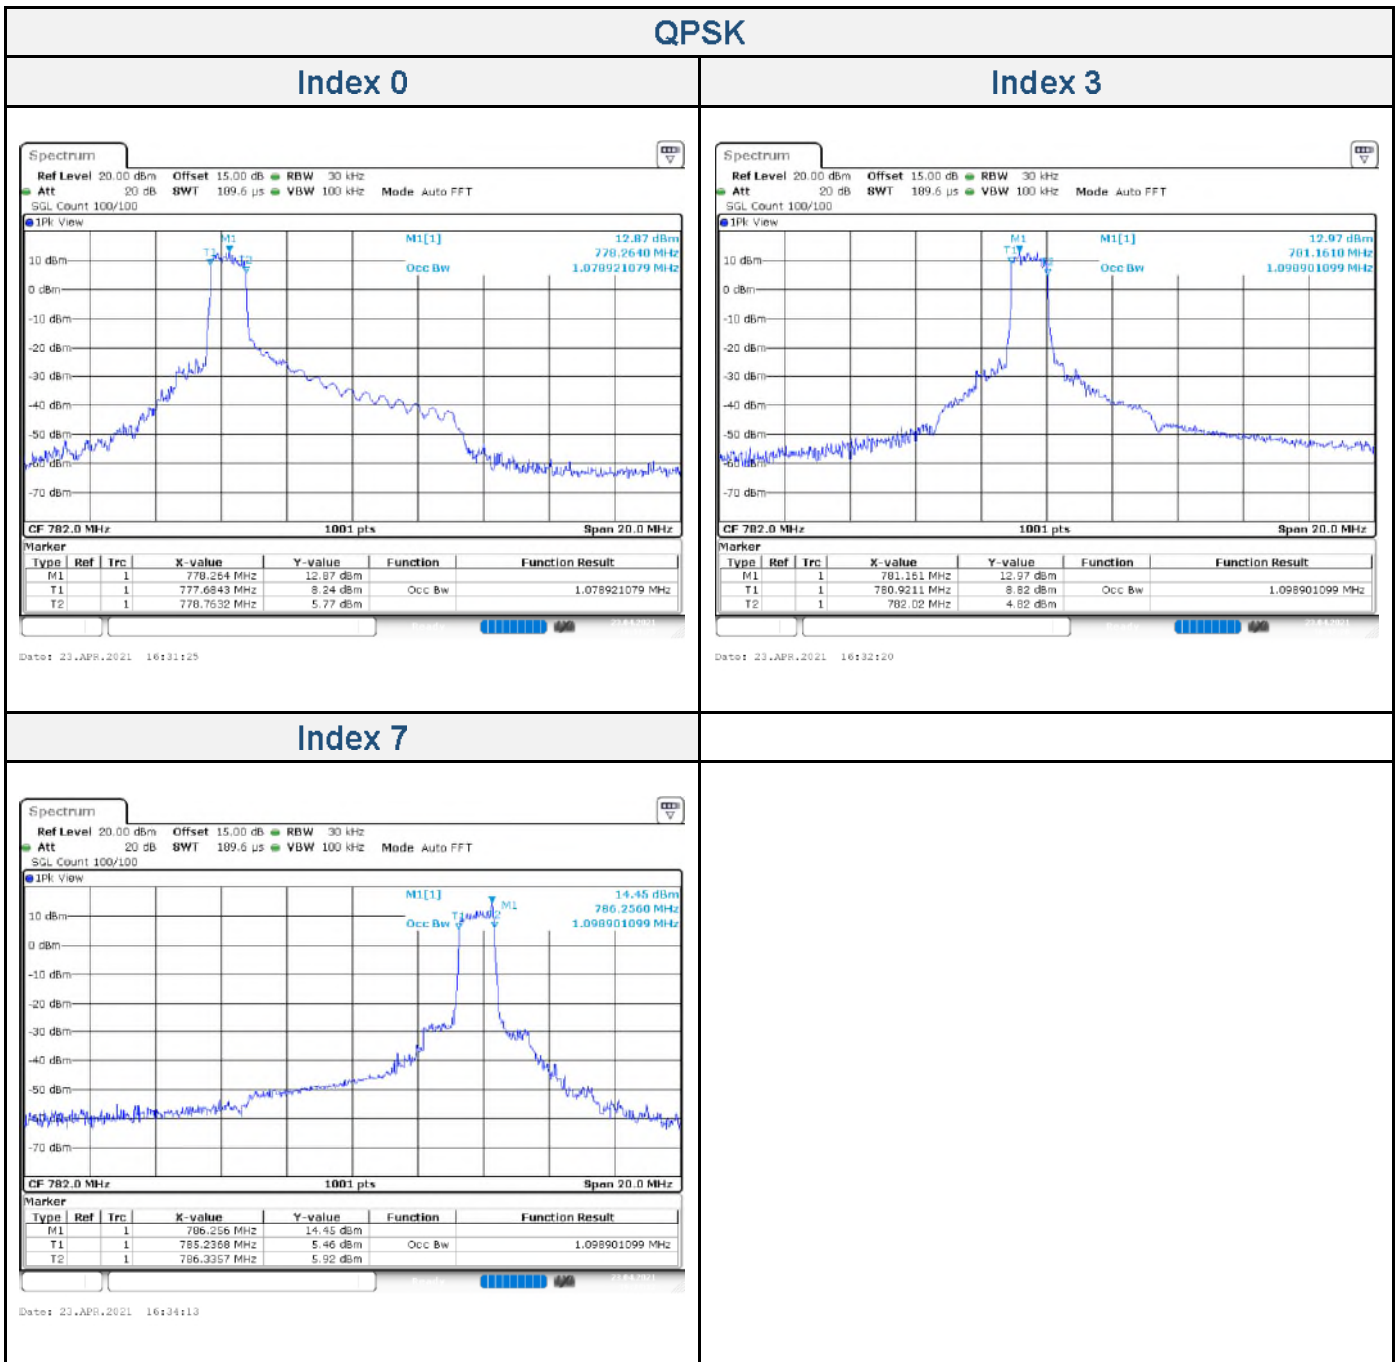

LTE Band 13 _ Channel Bandwidth: 10 MHz

Channel	Frequency (MHz)	Index	99 % Occupied Bandwidth (MHz)	
			QPSK	16QAM
23230	782	0	1.08	0.92
		3	1.10	0.94
		7	1.10	0.92

16QAM

Index 0

Index 3

Index 7

26 dB Bandwidth