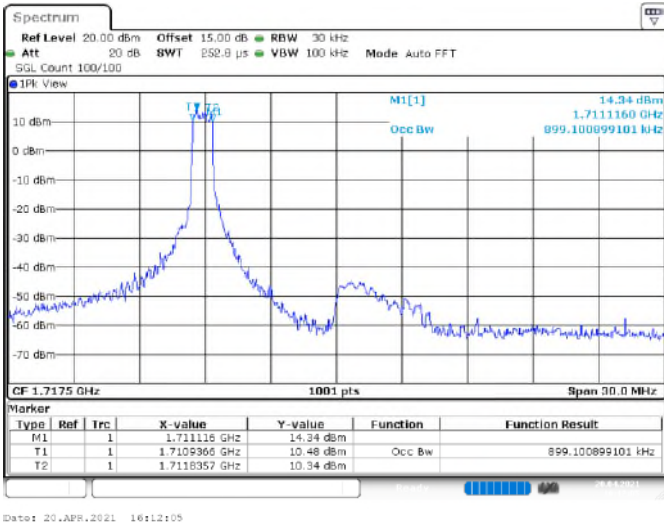

16QAM

Channel_20025

Date: 20.APR.2021 16:12:05