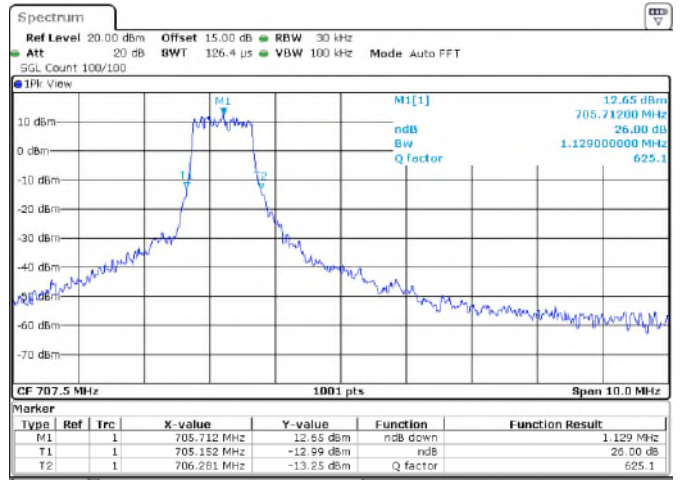

Channel_23173

Date: 23.APR.2021 16:22:39

LTE Band 12 _ Channel Bandwidth: 3 MHz

Channel	Frequency (MHz)	26 dB Bandwidth (MHz)	
		QPSK	16QAM
23025	700.5	1.23	1.20
23095	707.5	1.25	1.04
23165	714.5	1.29	1.10

16QAM

Channel_23025

Channel_23095

Channel_23165

LTE Band 12 _ Channel Bandwidth: 5 MHz

Channel	Frequency (MHz)	26 dB Bandwidth (MHz)	
		QPSK	16QAM
23035	701.5	1.27	1.07
23095	707.5	1.27	1.13
23155	713.5	1.26	1.07

16QAM

Channel_23035

Channel_23095

Date: 23.APR.2021 15:51:23

Date: 23.APR.2021 15:50:20

Channel_23155

Date: 23.APR.2021 15:55:05

LTE Band 12 _ Channel Bandwidth: 10 MHz