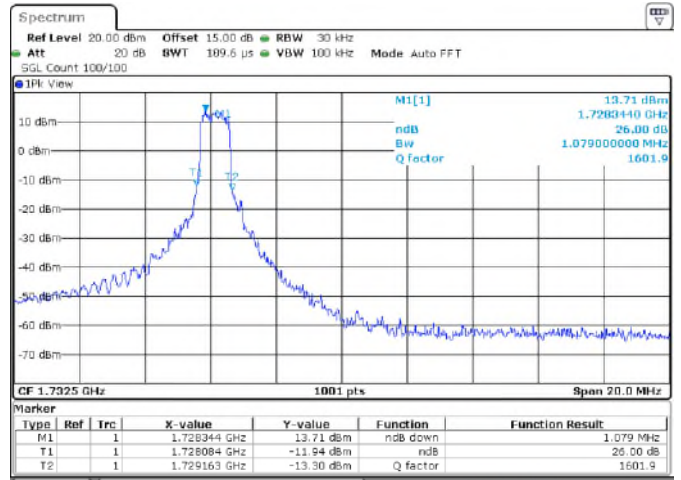

LTE Band 4 _ Channel Bandwidth: 10 MHz

Channel	Frequency (MHz)	26 dB Bandwidth (MHz)	
		QPSK	16QAM
20000	1715.0	1.26	1.10
20175	1732.5	1.26	1.08
20350	1750.0	1.28	1.10

16QAM

Channel_20000

Date: 20.APR.2021 16:05:29

Channel_20175

Date: 20.APR.2021 16:05:04

Channel_20350

Date: 20.APR.2021 16:08:29

LTE Band 4 _ Channel Bandwidth: 15 MHz

Channel	Frequency (MHz)	26 dB Bandwidth (MHz)	
		QPSK	16QAM
20025	1717.5	1.26	1.11
20175	1732.5	1.26	1.11
20325	1747.5	1.26	1.08