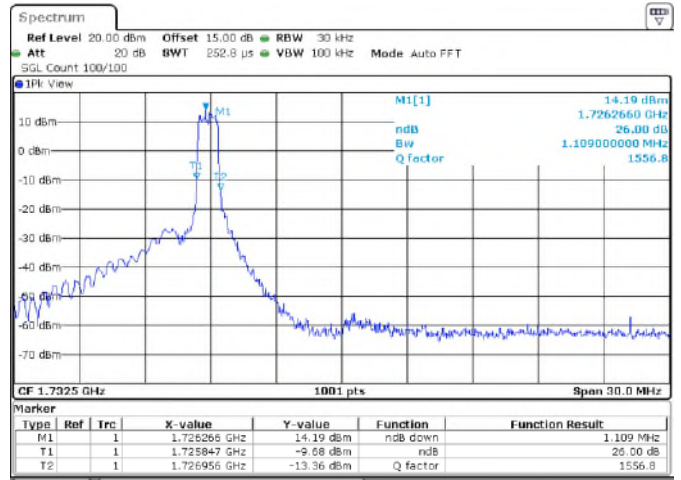

LTE Band 4 _ Channel Bandwidth: 10 MHz

Channel	Frequency (MHz)	26 dB Bandwidth (MHz)	
		QPSK	16QAM
20000	1715.0	1.26	1.10
20175	1732.5	1.26	1.08
20350	1750.0	1.28	1.10

16QAM

Channel_20000

Date: 20.APR.2021 16:05:29

Channel_20175

Date: 20.APR.2021 16:05:04

Channel_20350

Date: 20.APR.2021 16:08:29

LTE Band 4 _ Channel Bandwidth: 15 MHz

Channel	Frequency (MHz)	26 dB Bandwidth (MHz)	
		QPSK	16QAM
20025	1717.5	1.26	1.11
20175	1732.5	1.26	1.11
20325	1747.5	1.26	1.08

16QAM

Channel_20025

Channel_20175

Date: 20.APR.2021 16:12:09

Date: 20.APR.2021 16:10:51

Channel_20325

Date: 20.APR.2021 16:13:10

LTE Band 4 _ Channel Bandwidth: 20 MHz