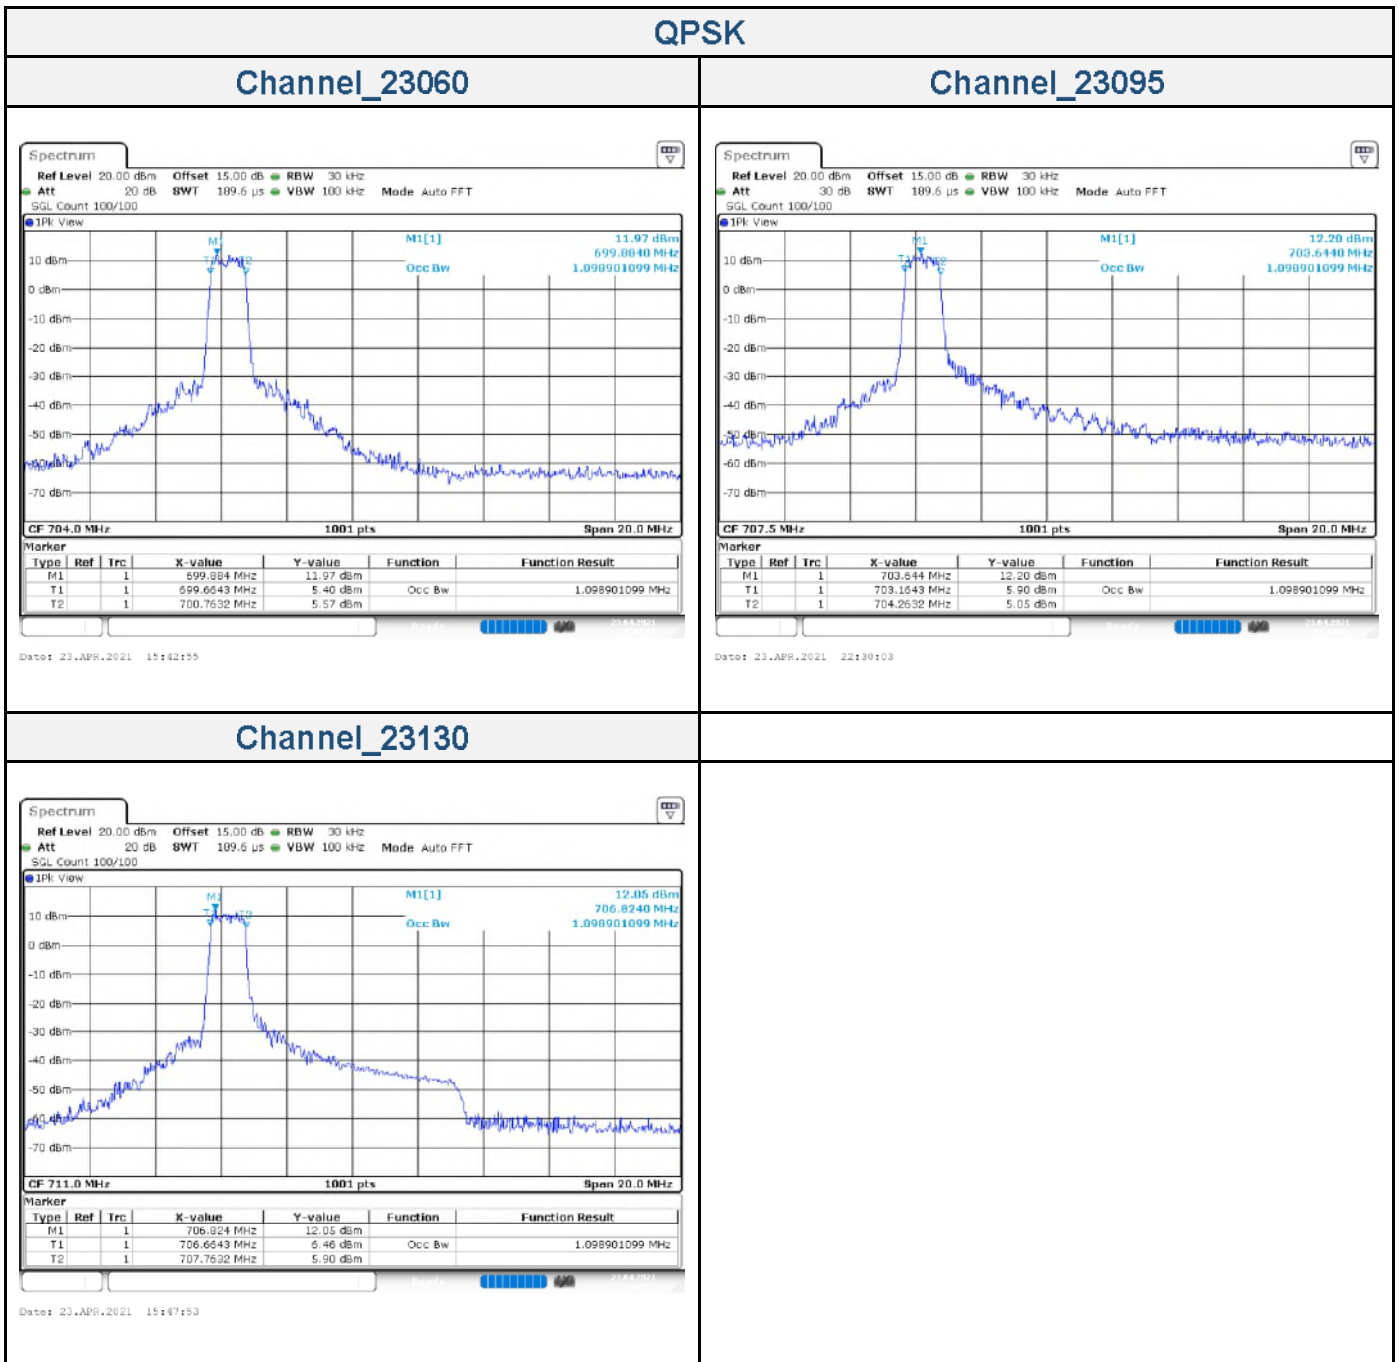

16QAM

Channel_23035

Channel_23095

Channel_23155

LTE Band 12 _ Channel Bandwidth: 10 MHz

Channel	Frequency (MHz)	99 % Occupied Bandwidth (MHz)	
		QPSK	16QAM
23060	704.0	1.10	0.92
23095	707.5	1.10	0.92
23130	711.0	1.10	0.92

16QAM

Channel_23060

Channel_23095

Channel_23130

LTE Band 13 _ Channel Bandwidth: 5 MHz

Channel	Frequency (MHz)	99 % Occupied Bandwidth (MHz)	
		QPSK	16QAM
23205	779.5	1.09	0.92
23230	785	1.09	0.92
23255	784.5	1.10	0.92