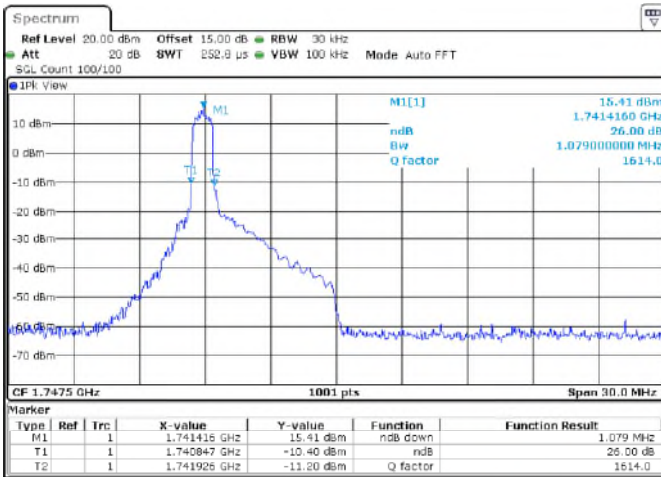

Channel_20175

Date: 20.APR.2021 16:05:04

Channel_20350

Date: 20.APR.2021 16:08:29

LTE Band 4 _ Channel Bandwidth: 15 MHz

Channel	Frequency (MHz)	26 dB Bandwidth (MHz)	
		QPSK	16QAM
20025	1717.5	1.26	1.11
20175	1732.5	1.26	1.11
20325	1747.5	1.26	1.08

16QAM

Channel_20025

Channel_20175

Date: 20.APR.2021 16:12:09

Date: 20.APR.2021 16:10:51

Channel_20325

Date: 20.APR.2021 16:13:10

LTE Band 4 _ Channel Bandwidth: 20 MHz