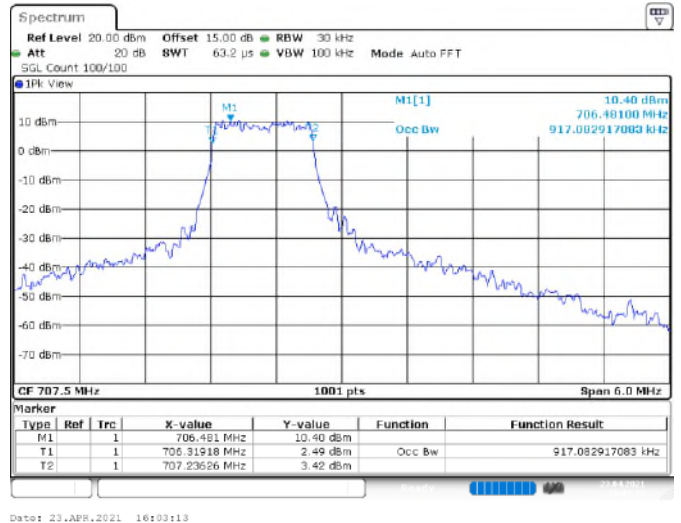

Channel_23095