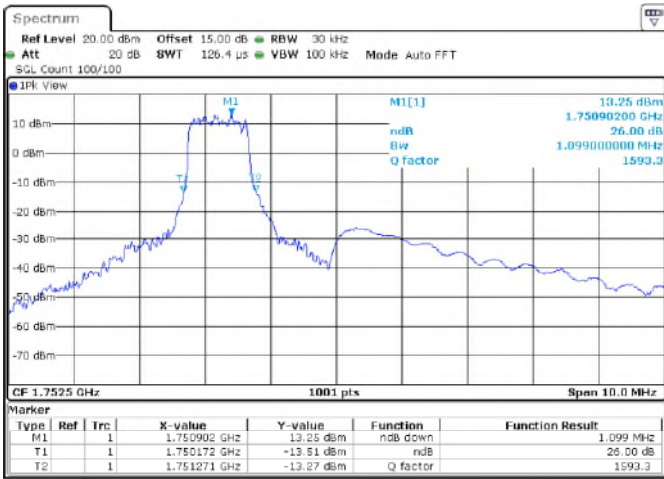

Channel_20375

Date: 20.APR.2021 17:12:15