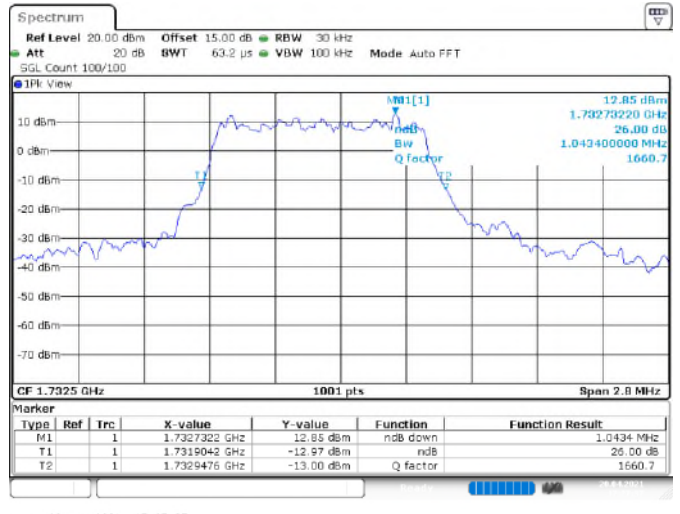

LTE Band 13 _ Channel Bandwidth: 10 MHz

Channel	Frequency (MHz)	Index	99 % Occupied Bandwidth (MHz)	
			QPSK	16QAM
23230	782	0	1.08	0.92
		3	1.10	0.94
		7	1.10	0.92

16QAM

Index 0

Index 3

Index 7

26 dB Bandwidth

LTE Band 4 _ Channel Bandwidth: 1.4 MHz

Channel	Frequency (MHz)	26 dB Bandwidth (MHz)	
		QPSK	16QAM
19957	1710.7	1.25	1.13
20175	1732.5	1.32	1.04
20393	1754.3	1.28	1.02

16QAM

Channel_19957

Channel_20175

Date: 20.APR.2021 17:28:05

Date: 20.APR.2021 17:27:37

Channel_20393

Date: 20.APR.2021 17:33:05

LTE Band 4 _ Channel Bandwidth: 3 MHz

Channel	Frequency (MHz)	26 dB Bandwidth (MHz)	
		QPSK	16QAM
19965	1711.5	1.26	1.07
20175	1732.5	1.23	1.07
20385	1753.5	1.29	1.14