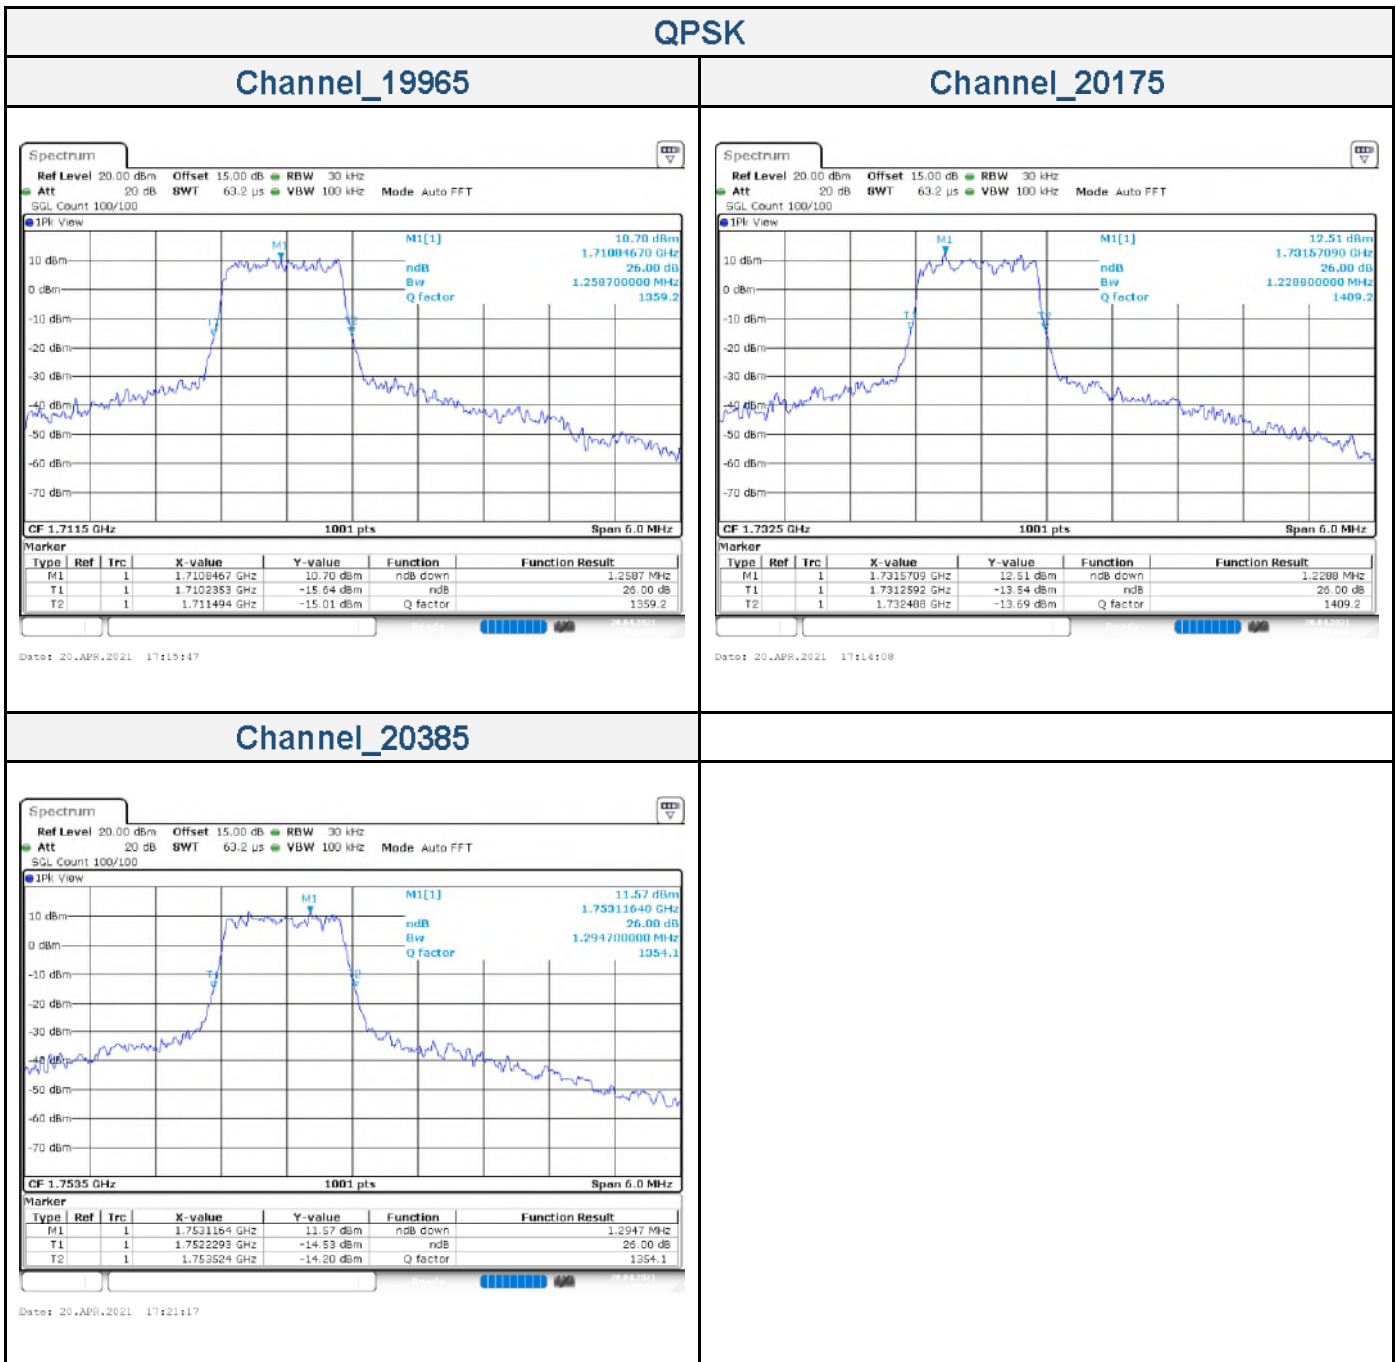

LTE Band 4 _ Channel Bandwidth: 1.4 MHz

Channel	Frequency (MHz)	26 dB Bandwidth (MHz)	
		QPSK	16QAM
19957	1710.7	1.25	1.13
20175	1732.5	1.32	1.04
20393	1754.3	1.28	1.02

16QAM

Channel_19957

Channel_20175

Date: 20.APR.2021 17:28:05

Date: 20.APR.2021 17:27:37

Channel_20393

Date: 20.APR.2021 17:33:05

LTE Band 4 _ Channel Bandwidth: 3 MHz

Channel	Frequency (MHz)	26 dB Bandwidth (MHz)	
		QPSK	16QAM
19965	1711.5	1.26	1.07
20175	1732.5	1.23	1.07
20385	1753.5	1.29	1.14

16QAM

Channel_19965

Date: 20.APR.2021 17:16:11

Channel_20175

Date: 20.APR.2021 17:14:38

Channel_20385

Date: 20.APR.2021 17:20:24

LTE Band 4 _ Channel Bandwidth: 5 MHz