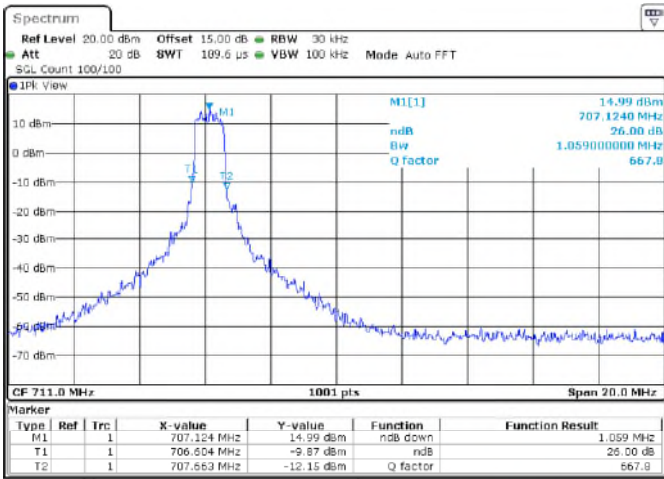

Channel_23130

Date: 23.APR.2021 15:47:10

LTE Band 13 _ Channel Bandwidth: 5 MHz

Channel	Frequency (MHz)	26 dB Bandwidth (MHz)	
		QPSK	16QAM
23205	779.5	1.28	1.05
23230	782	1.30	1.05
23255	784.5	1.25	1.07