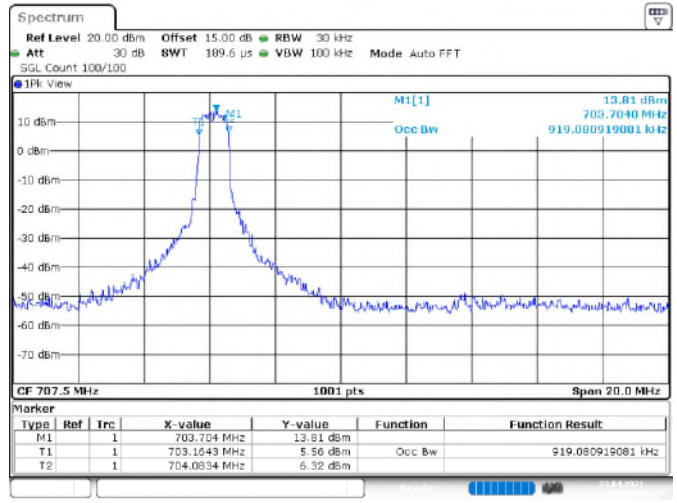

Channel_23095