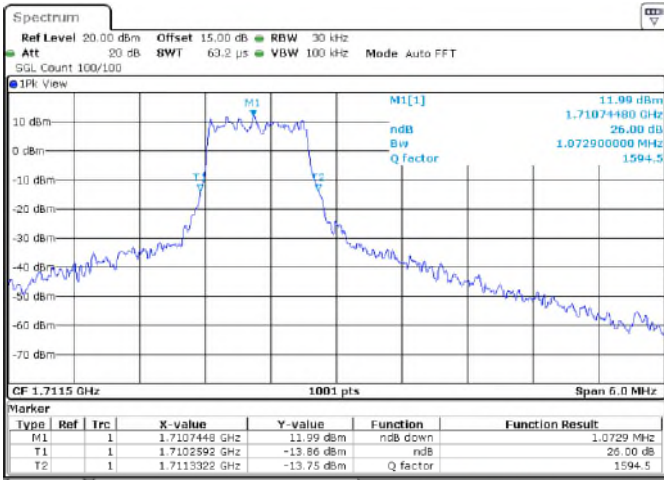

LTE Band 4 _ Channel Bandwidth: 1.4 MHz

Channel	Frequency (MHz)	26 dB Bandwidth (MHz)	
		QPSK	16QAM
19957	1710.7	1.25	1.13
20175	1732.5	1.32	1.04
20393	1754.3	1.28	1.02

16QAM

Channel_19957

Channel_20175

Date: 20.APR.2021 17:28:05

Date: 20.APR.2021 17:27:37

Channel_20393

Date: 20.APR.2021 17:33:05

LTE Band 4 _ Channel Bandwidth: 3 MHz

Channel	Frequency (MHz)	26 dB Bandwidth (MHz)	
		QPSK	16QAM
19965	1711.5	1.26	1.07
20175	1732.5	1.23	1.07
20385	1753.5	1.29	1.14

16QAM

Channel_19965

Date: 20.APR.2021 17:16:11

Channel_20175

Date: 20.APR.2021 17:14:38

Channel_20385

Date: 20.APR.2021 17:20:24

LTE Band 4 _ Channel Bandwidth: 5 MHz