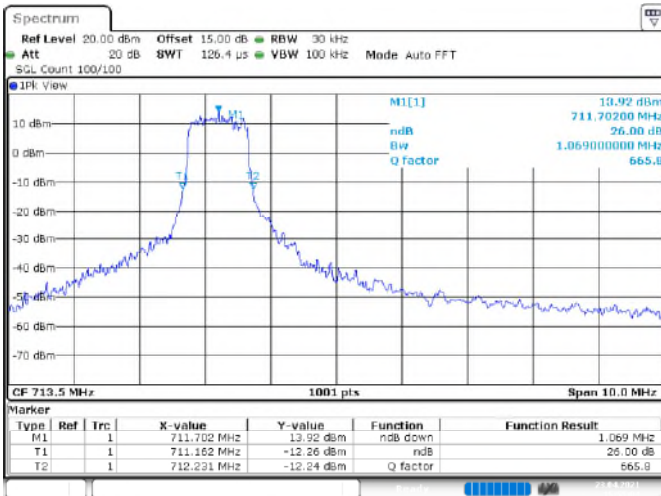

16QAM

Channel_23035

Channel_23095

Date: 23.APR.2021 15:51:23

Date: 23.APR.2021 15:50:20

Channel_23155

Date: 23.APR.2021 15:55:05

LTE Band 12 _ Channel Bandwidth: 10 MHz