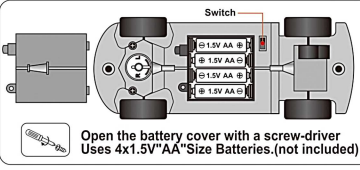

AMBULANCE

SIMULATING A TRUE STYLE

RADIO CONTROL MAIN FUNCTIONS FORWARD/BACKWARD, LEFT/RIGHT

AMBULANCE

SIMULATING A TRUE STYLE

R/C

27 MHz

(695A) - (695A-1)

(695A) - (695A-1)

AGES 3+

SUPERIOR

NO.695A

SIMULATING A TRUE STYLE

R/C

AMBULANCE

BATTERY WARNING:

* SPECIFICATIONS COLORS AND CONTENTS MAY VARY FROM ILLUSTRATION

FCC Statement

WARNING: Any changes or modifications not expressly approved by the party responsible for compliance could void the user's authority to operate this equipment.