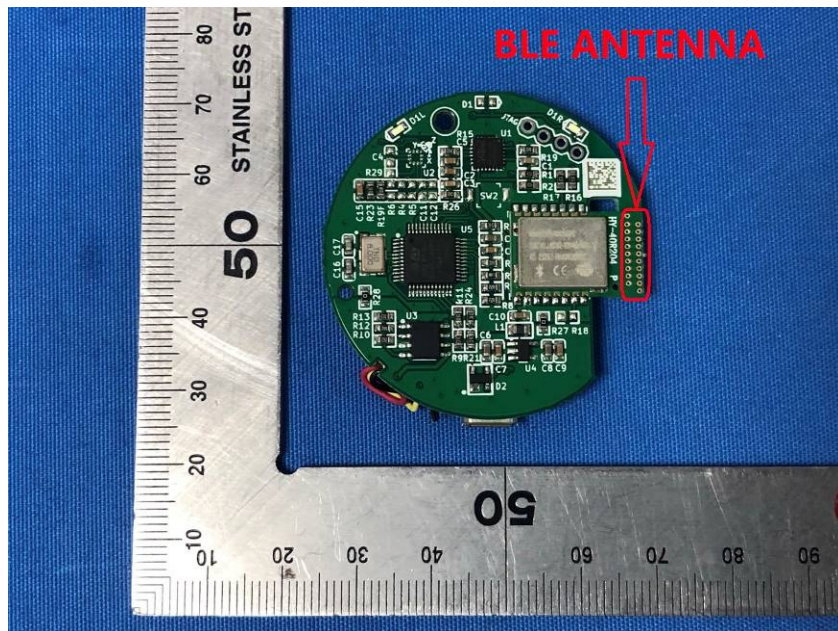

## Internal Photos

<b>Applicant:</b>	Hangzhou Virtual And Reality Technology Co.,LTD.
<b>Address of Applicant:</b>	Room 901,Building 6,No.1818-2,West Wenyi Road,Yuhang Street,Yuhang District,Hangzhou,Zhejiang Province
<b>Equipment Under Test (EUT):</b>	
<b>Product Name:</b>	Foot Sensor
<b>Model No.:</b>	WK311