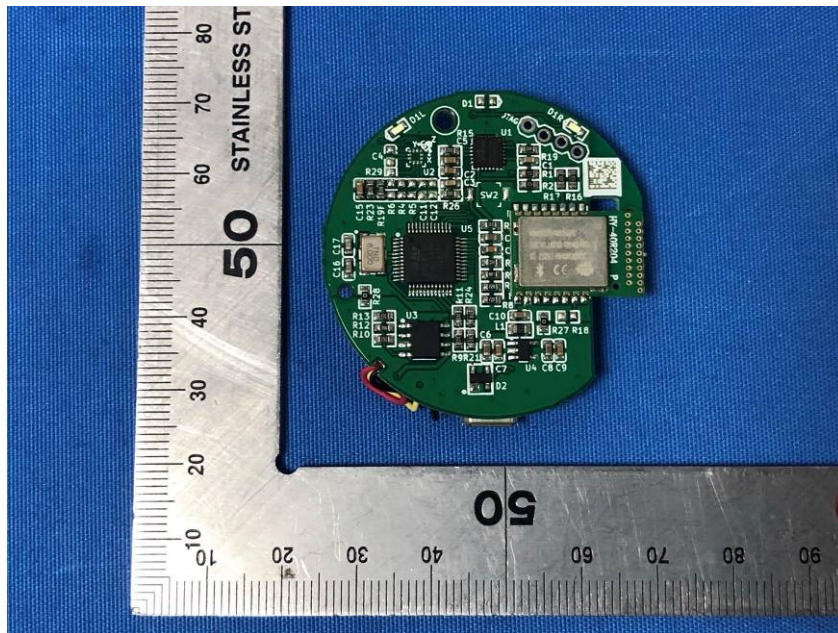

## Internal Photos

<b>Applicant:</b>	Hangzhou Virtual And Reality Technology Co.,LTD.
<b>Address of Applicant:</b>	Room 901,Building 6,No.1818-2,West Wenyi Road,Yuhang Street,Yuhang District,Hangzhou,Zhejiang Province
<b>Equipment Under Test (EUT):</b>	
<b>Product Name:</b>	Foot Sensor
<b>Model No.:</b>	WK311