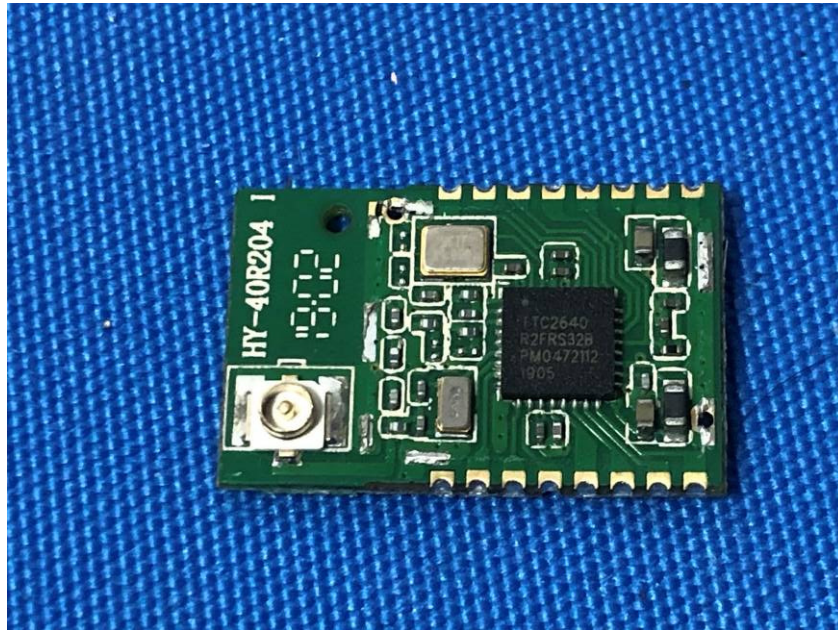

## Internal Photos

<b>Applicant:</b>	Hangzhou Virtual And Reality Technology Co.,LTD.
<b>Address of Applicant:</b>	Room 901,Building 6,No.1818-2,West Wenyi Road,Yuhang Street,Yuhang District,Hangzhou,Zhejiang Province
<b>Equipment Under Test (EUT):</b>	
<b>Product Name:</b>	Foot Sensor
<b>Model No.:</b>	WK311