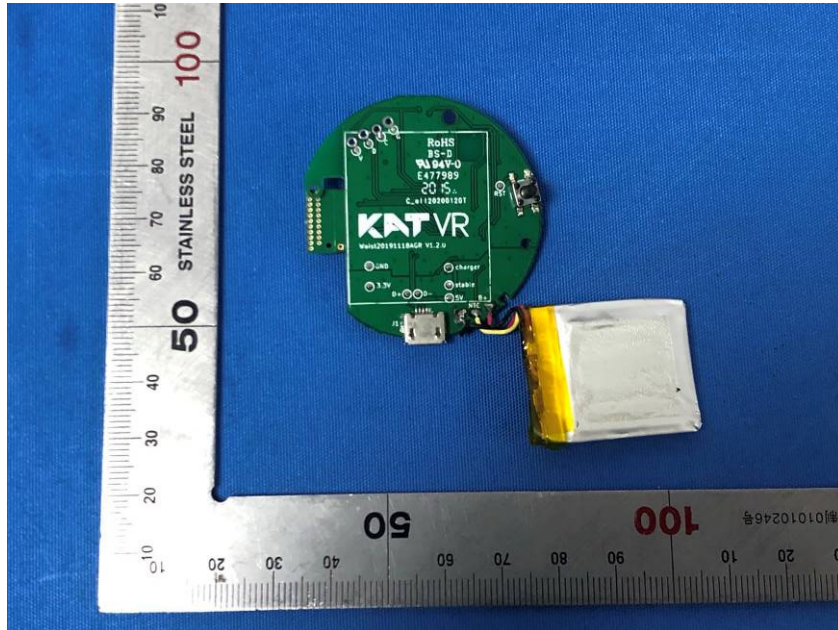

## Internal Photos

<b>Applicant:</b>	Hangzhou Virtual And Reality Technology Co.,LTD.
<b>Address of Applicant:</b>	Room 901,Building 6,No.1818-2,West Wenyi Road,Yuhang Street,Yuhang District,Hangzhou,Zhejiang Province
<b>Equipment Under Test (EUT):</b>	
<b>Product Name:</b>	Foot Sensor
<b>Model No.:</b>	WK311