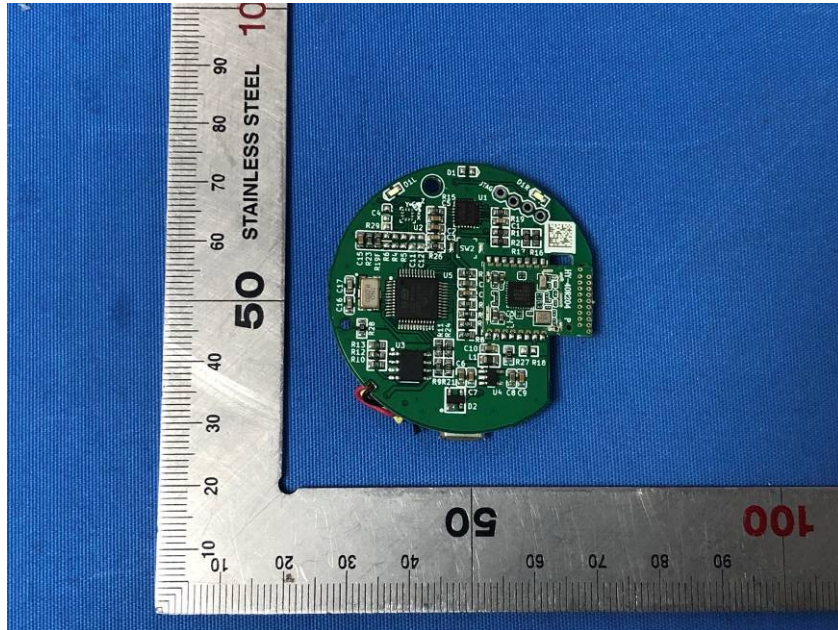

## Internal Photos

<b>Applicant:</b>	Hangzhou Virtual And Reality Technology Co.,LTD.
<b>Address of Applicant:</b>	Room 901,Building 6,No.1818-2,West Wenyi Road,Yuhang Street,Yuhang District,Hangzhou,Zhejiang Province
<b>Equipment Under Test (EUT):</b>	
<b>Product Name:</b>	Foot Sensor
<b>Model No.:</b>	WK311