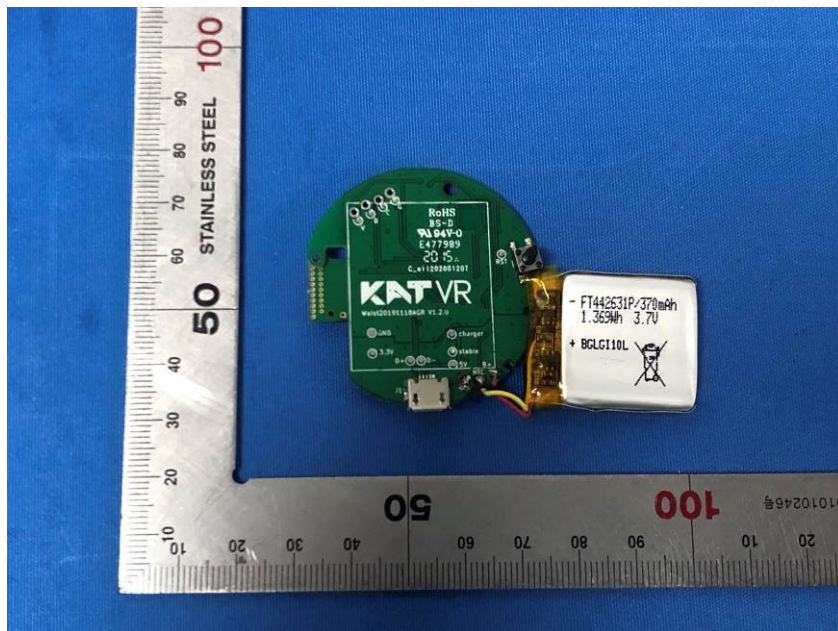

## Internal Photos

<b>Applicant:</b>	Hangzhou Virtual And Reality Technology Co.,LTD.
<b>Address of Applicant:</b>	Room 901,Building 6,No.1818-2,West Wenyi Road,Yuhang Street,Yuhang District,Hangzhou,Zhejiang Province
<b>Equipment Under Test (EUT):</b>	
<b>Product Name:</b>	Foot Sensor
<b>Model No.:</b>	WK311