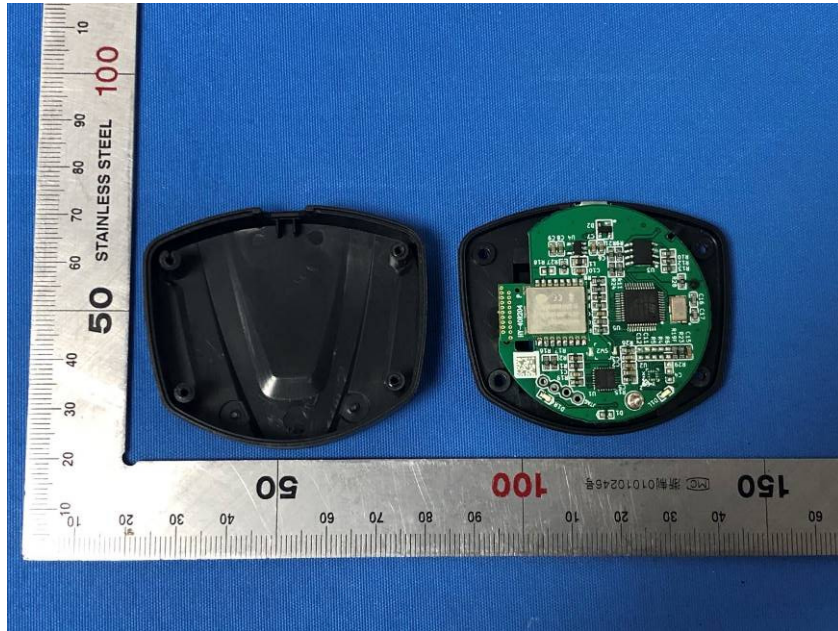

## Internal Photos

<b>Applicant:</b>	Hangzhou Virtual And Reality Technology Co.,LTD.
<b>Address of Applicant:</b>	Room 901,Building 6,No.1818-2,West Wenyi Road,Yuhang Street,Yuhang District,Hangzhou,Zhejiang Province
<b>Equipment Under Test (EUT):</b>	
<b>Product Name:</b>	Foot Sensor
<b>Model No.:</b>	WK311