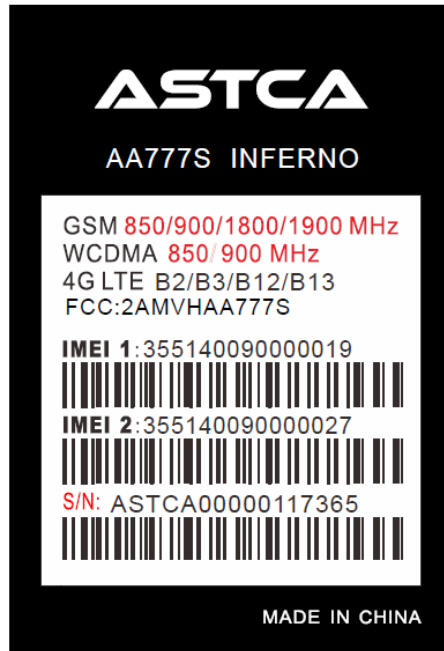

# EXHIBIT A - FCC ID LABELING AND LOCATION

## FCC ID Label

## Proposed FCC ID Label Location

Label Here

The label shown shall be permanently affixed at a conspicuous location on the device and be readily visible to the user at the time purchase (Labeling requirements per 2.925).