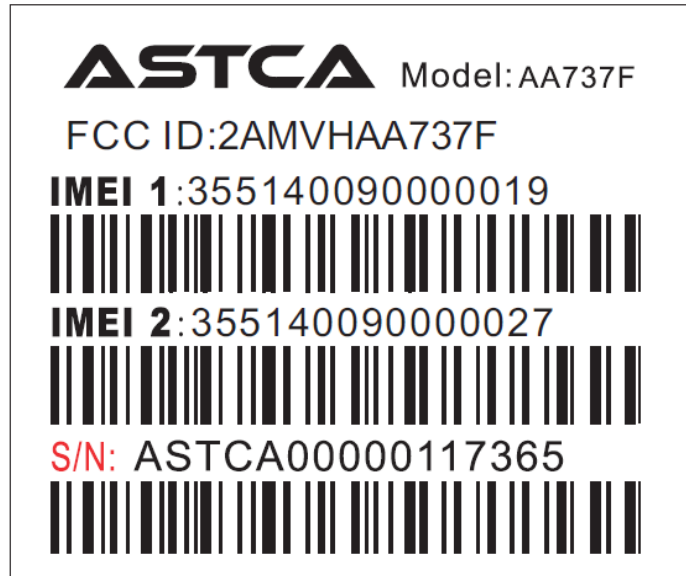

EXHIBIT A - FCC ID LABELING AND LOCATION

FCC ID Label

Proposed FCC ID Label Location

Label Here

The label shown shall be permanently affixed at a conspicuous location on the device and be readily visible to the user at the time purchase (Labeling requirements per 2.925).