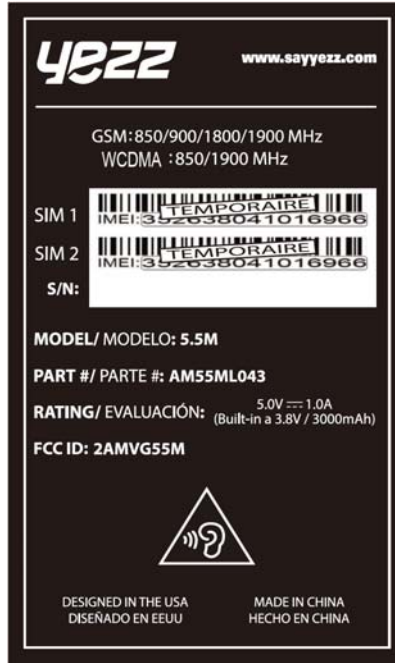

EXHIBIT A - FCC ID LABEL AND LOCATION

FCC ID Label

FCC ID Label Location Information

The label shown shall be permanently affixed at a conspicuous location on the device and be readily visible to the user at the time purchase (Labeling requirements per 2.925)