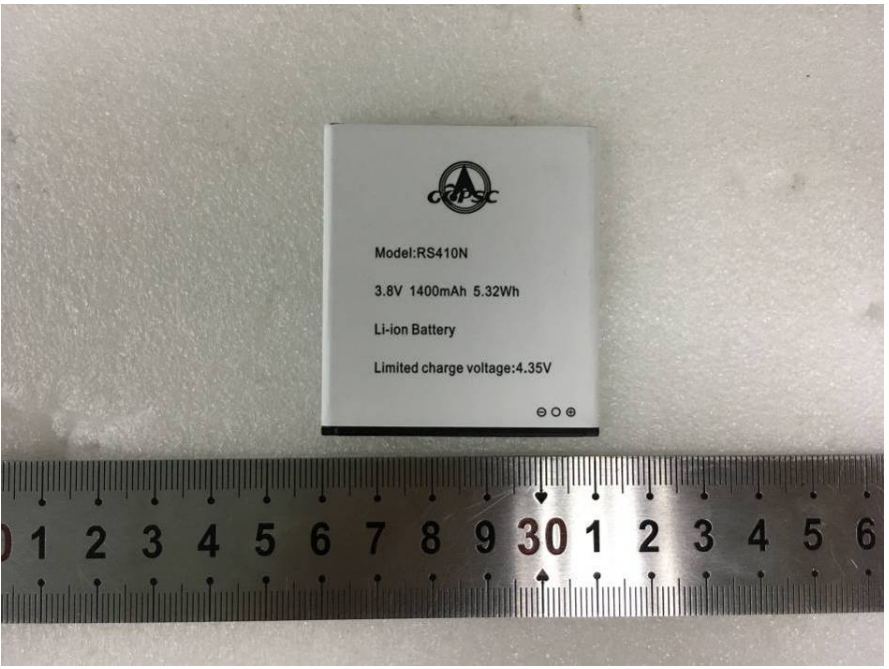

EUT – IC Chip View

EUT –Antenna View

BT/ Wi-Fi
Antenna

GSM/WCDMA
Antenna

EUT – Battery Front View

EUT – Battery Rear View