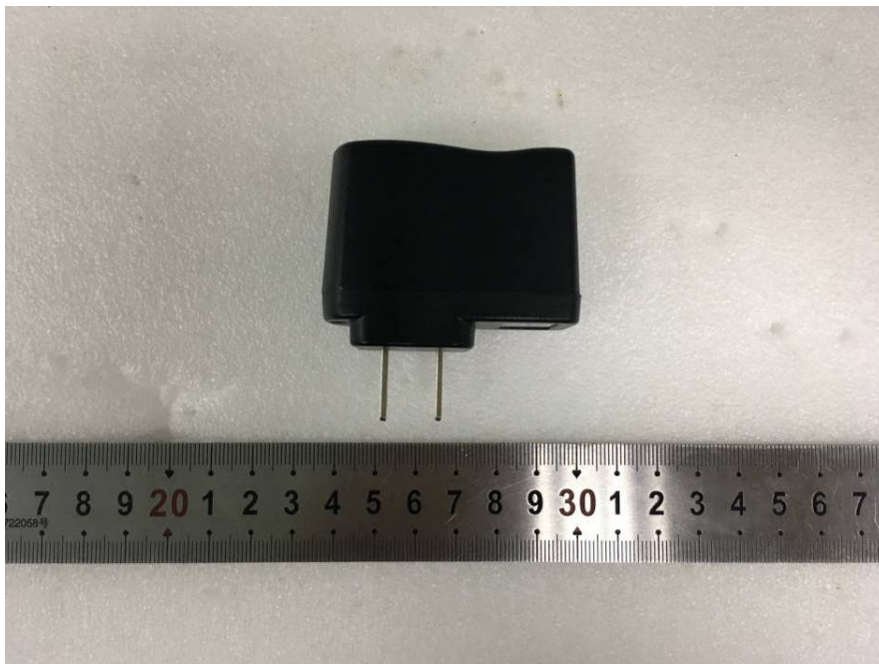

EXHIBIT B - EUT EXTERNAL PHOTOGRAPHS

EUT – All View

EUT – Front View

EUT – Rear View

EUT – Top View

EUT – Bottom View

EUT – Left Side View

EUT – Right Side View

EUT – Adapter View

EUT – Adapter Label View

AC-DC POWER

AC-DC FUENTE DE ALIMENTACIÓN

INDOOR USE ONLY!

SOLAMENTE PARA USO INTERNO

4B22

MODEL/MODELO : C4E5