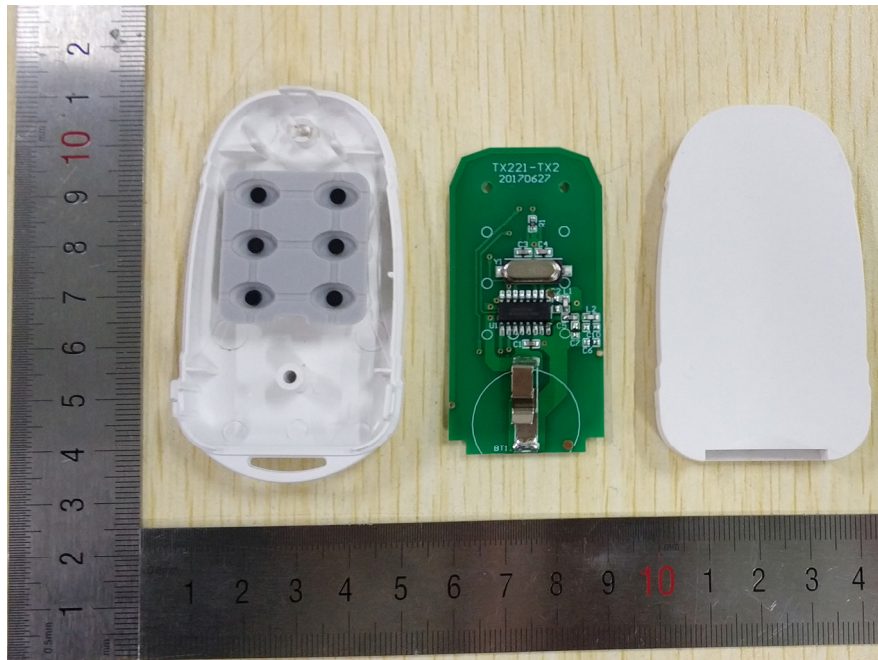

EXHIBIT C - EUT INTERNAL PHOTOGRAPHS

Model: TX-221

EUT – Cover off View-1

EUT – Cover off View-2

EUT – Cover off View-3

EUT – PCB Top View

EUT – PCB Bottom View

Model:TX221-1

EUT – Top Cover off View

EUT – Bottom Cover off View

Model: TX221-2

EUT – Top Cover off View

EUT – Bottom Cover off View

Model: TX221-4

EUT – Top Cover off View

EUT – Bottom Cover off View

Model:TX221-6

EUT – Top Cover off View

EUT – Bottom Cover off View

Antenna