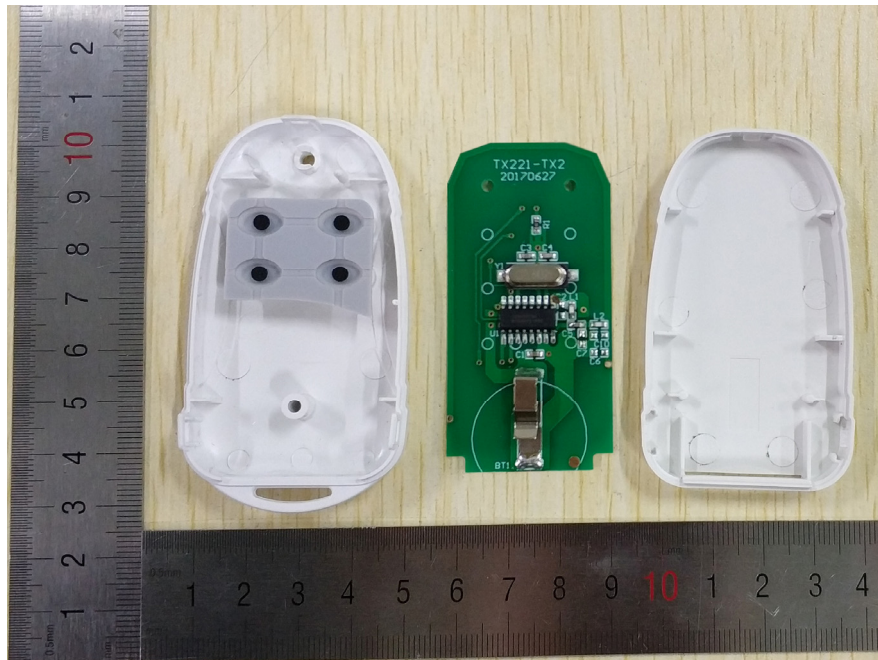

EXHIBIT C - EUT INTERNAL PHOTOGRAPHS

Model: TX-221

EUT – Cover off View-1

EUT – Cover off View-2

EUT – Cover off View-3

EUT – PCB Top View

EUT – PCB Bottom View

Model:TX221-1

EUT – Top Cover off View

EUT – Bottom Cover off View

Model: TX221-2

EUT – Top Cover off View

EUT – Bottom Cover off View

Model: TX221-4

EUT – Top Cover off View

EUT – Bottom Cover off View

Model:TX221-6

EUT – Top Cover off View

EUT – Bottom Cover off View

Antenna