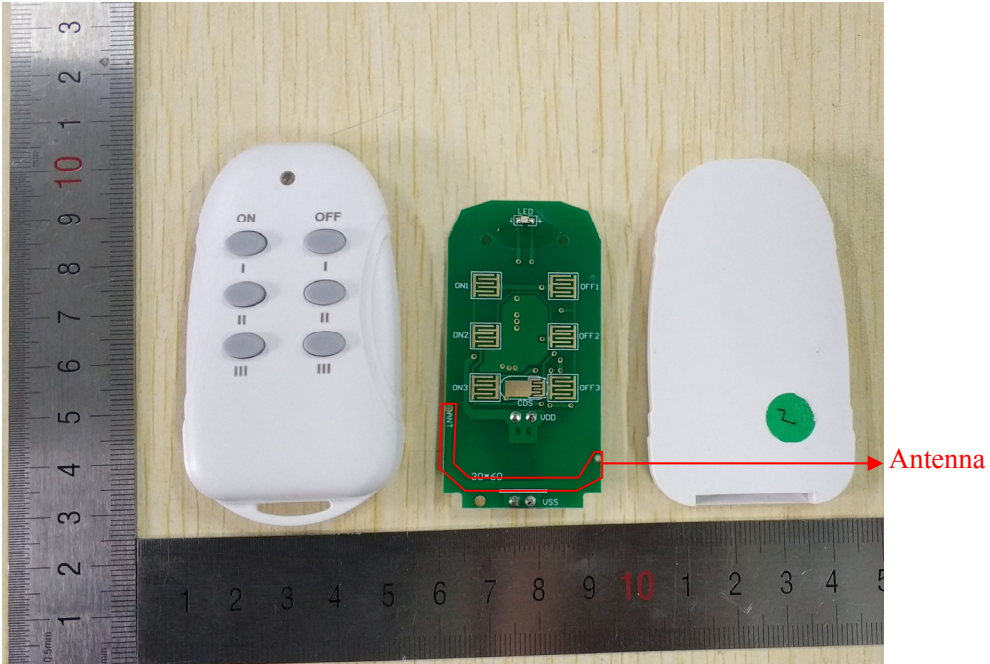

EXHIBIT C - EUT INTERNAL PHOTOGRAPHS

Model: TX-221

EUT – Cover off View-1

EUT – Cover off View-2

EUT – Cover off View-3

EUT – PCB Top View

EUT – PCB Bottom View

Model:TX221-1

EUT – Top Cover off View

EUT – Bottom Cover off View

Model: TX221-2

EUT – Top Cover off View

EUT – Bottom Cover off View

Model: TX221-4

EUT – Top Cover off View

EUT – Bottom Cover off View

Model:TX221-6

EUT – Top Cover off View

EUT – Bottom Cover off View

Antenna