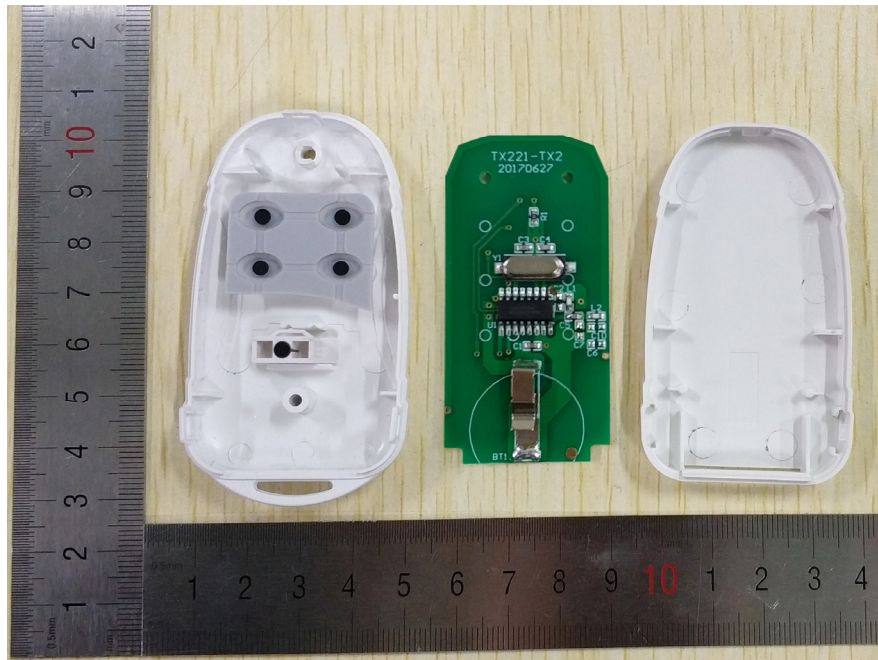

EXHIBIT C - EUT INTERNAL PHOTOGRAPHS

Model: TX-221

EUT – Cover off View-1

EUT – Cover off View-2

EUT – Cover off View-3

EUT – PCB Top View

EUT – PCB Bottom View

Model:TX221-1

EUT – Top Cover off View

EUT – Bottom Cover off View

Model: TX221-2

EUT – Top Cover off View

EUT – Bottom Cover off View

Model: TX221-4

EUT – Top Cover off View

EUT – Bottom Cover off View

Model:TX221-6

EUT – Top Cover off View

EUT – Bottom Cover off View

Antenna