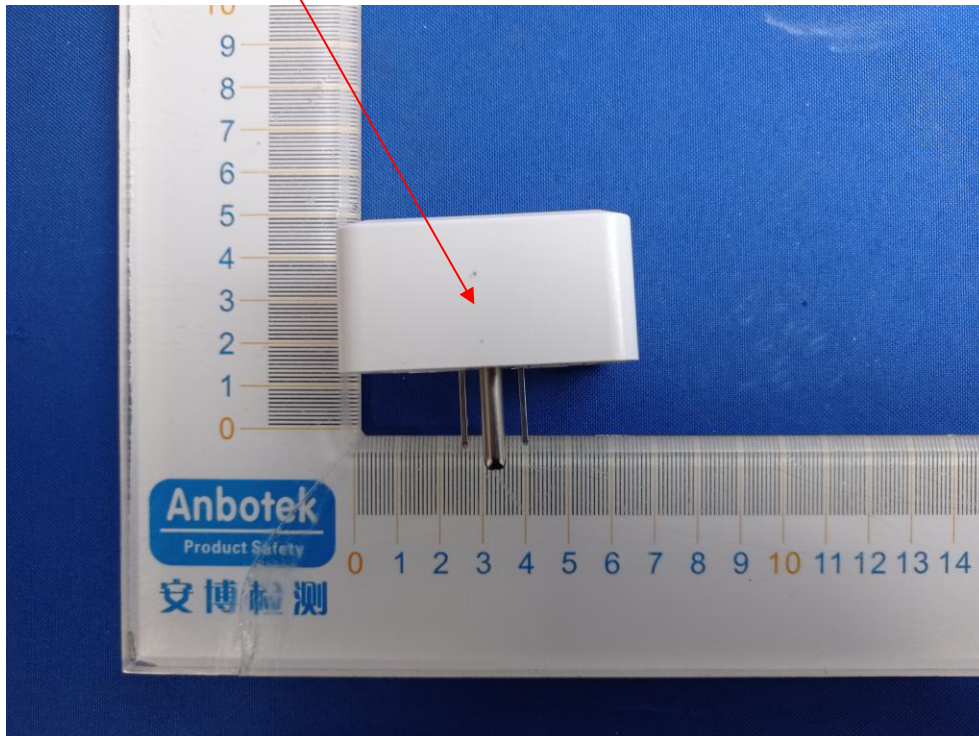

## Label Location On EUT

## Label

**Product Name: 1-outlet indoor wifi smart plug**

**Model No.: SK543-W**

**FCC ID: 2AMV5-SK543-W-A**

This device complies with Part 15 of the FCC Rules. Operation is subject to the following two conditions: