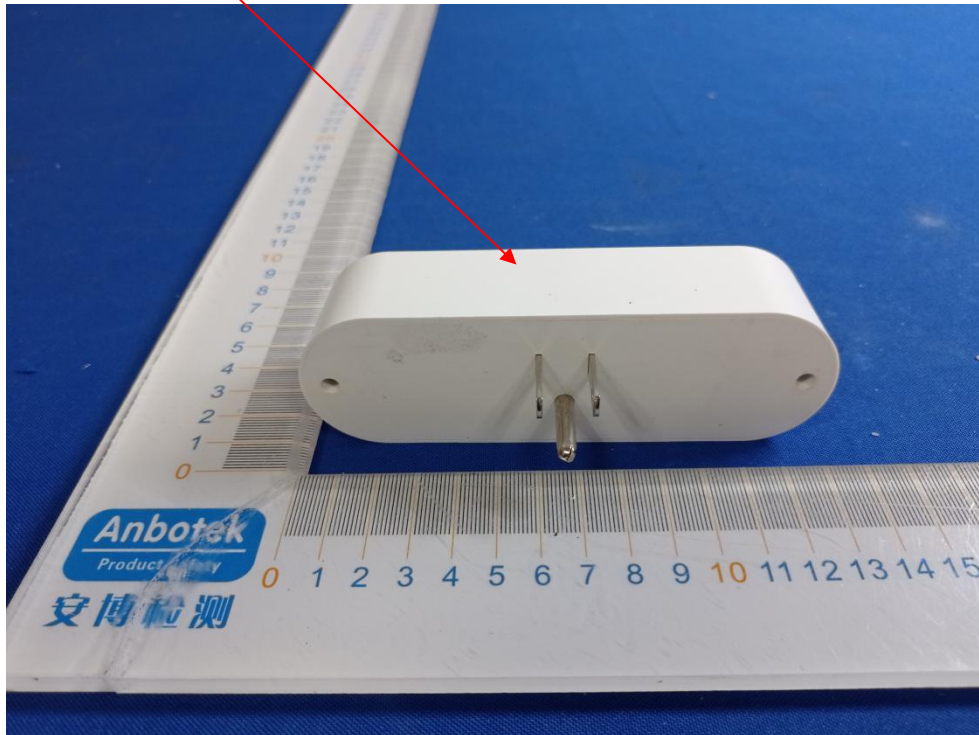

Label Location On EUT

Label

Product Name: 2-outlet independently controlled indoor wifi smart plug

Model No.: SK522-W

FCC ID: 2AMV5-SK522-W-A

This device complies with Part 15 of the FCC Rules. Operation is subject to the following two conditions: