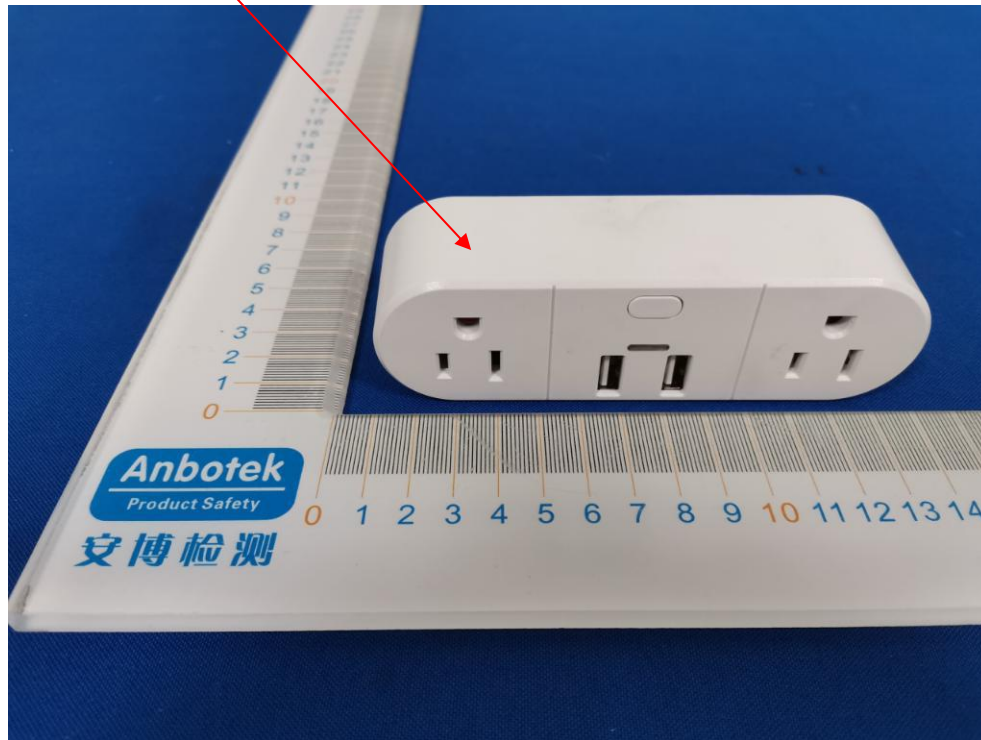

Label Location On EUT

Label

Product Name: 2-Outlet WiFi smart plug with 2 USB charging ports

Model No.: SK521-WU

FCC ID: 2AMV5-SK521-WU

This device complies with Part 15 of the FCC Rules. Operation is subject to the following two conditions: