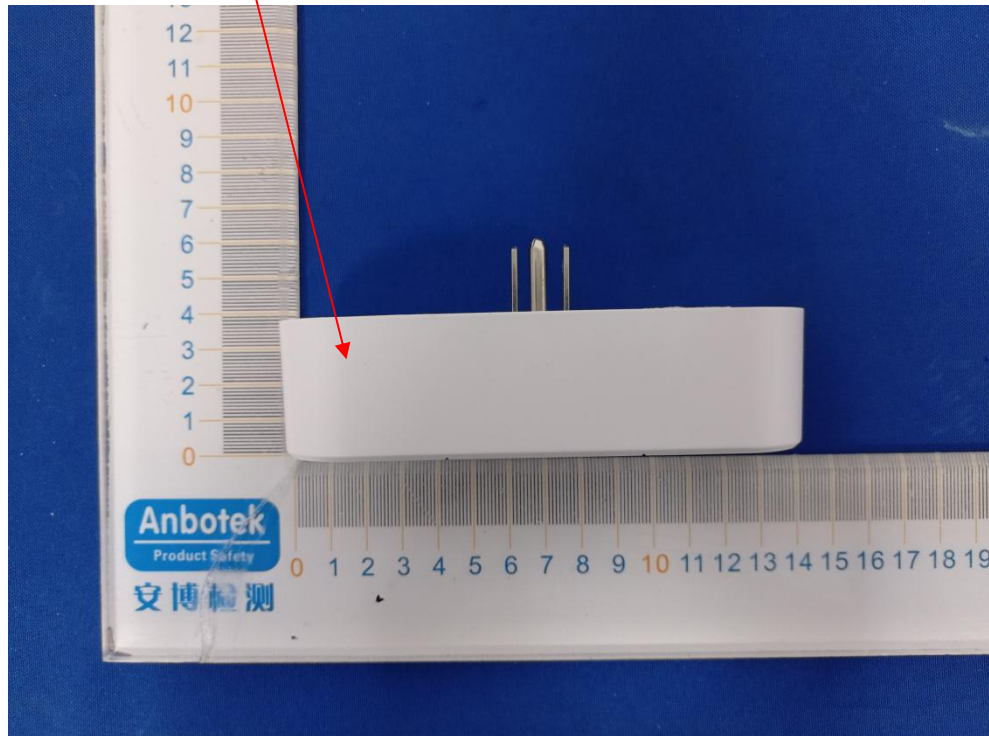

## Label Location On EUT

## Label

**Product Name: 2-outlet indoor wifi smart plug with 2 USB charging port**

**Model No.: SK521-WU**

**FCC ID: 2AMV5-SK521-WU-A**

This device complies with Part 15 of the FCC Rules. Operation is subject to the following two conditions: