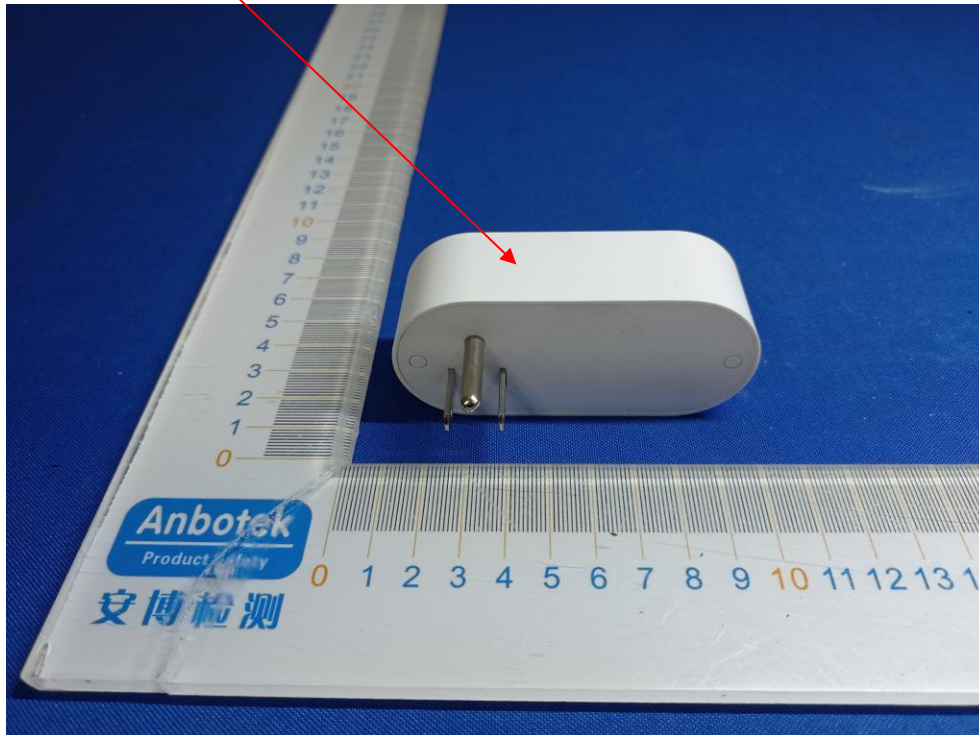

Label Location On EUT

Label

Product Name: 1-outlet indoor wifi smart plug

Model No.: SK513-W

FCC ID: 2AMV5-SK513-W-A

This device complies with Part 15 of the FCC Rules. Operation is subject to the following two conditions: