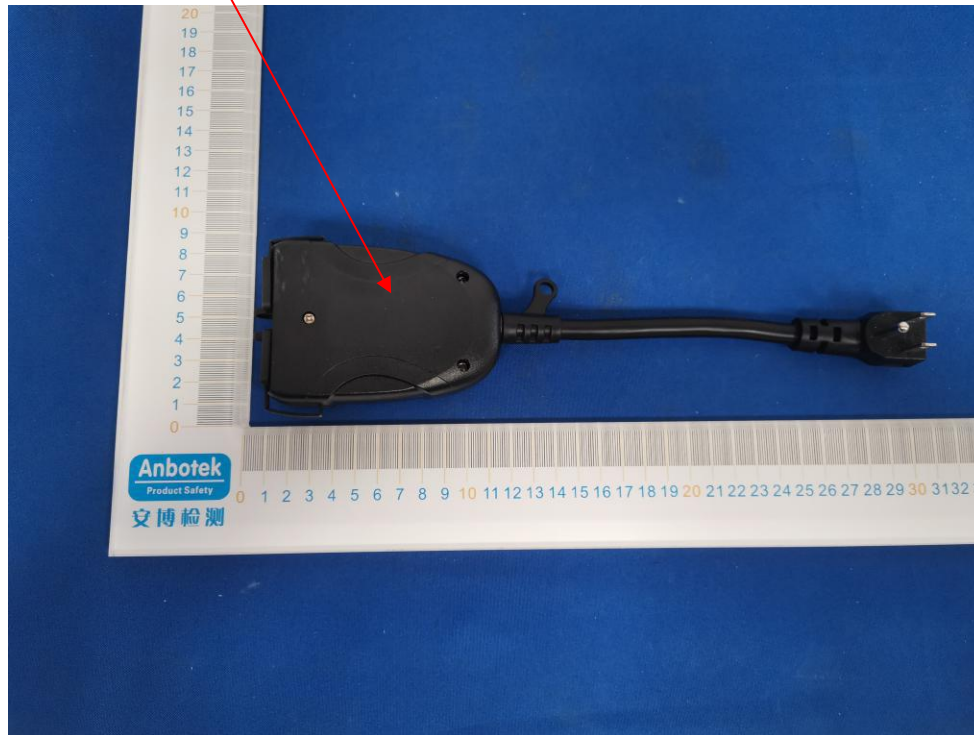

Label Location On EUT

Label

Product Name: 2-outlet outdoor wifi smart plug

Model No.: SK509-W-N

FCC ID: 2AMV5-SK509WN

This device complies with Part 15 of the FCC Rules. Operation is subject to the following two conditions:

- (1) This device may not cause harmful interference, and
- (2) This device must accept any interference received, including interference that may cause undesired operation.