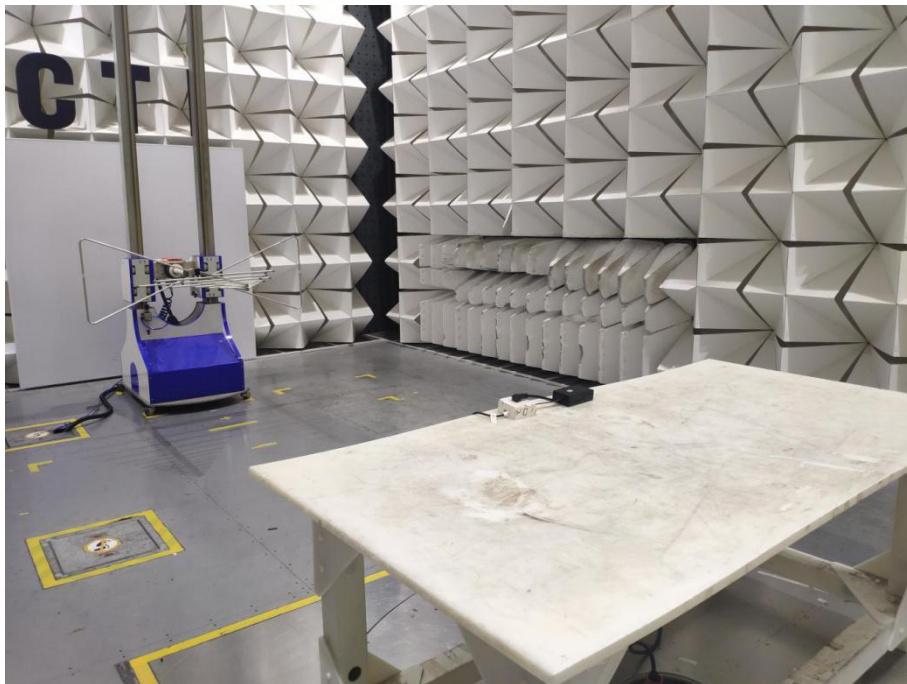

## PHOTOGRAPHS OF TEST SETUP

Test model No.: MSS620

**Radiated spurious emission Test Setup-1(Below 30MHz)**

**Radiated spurious emission Test Setup-2(Below 1GHz)**

**Radiated spurious emission Test Setup-3(Above 1GHz)**

**Radiated spurious emission Test Setup-4(Above 1GHz)**  
There is absorber on the ground floor

**Conducted Emissions Test Setup**