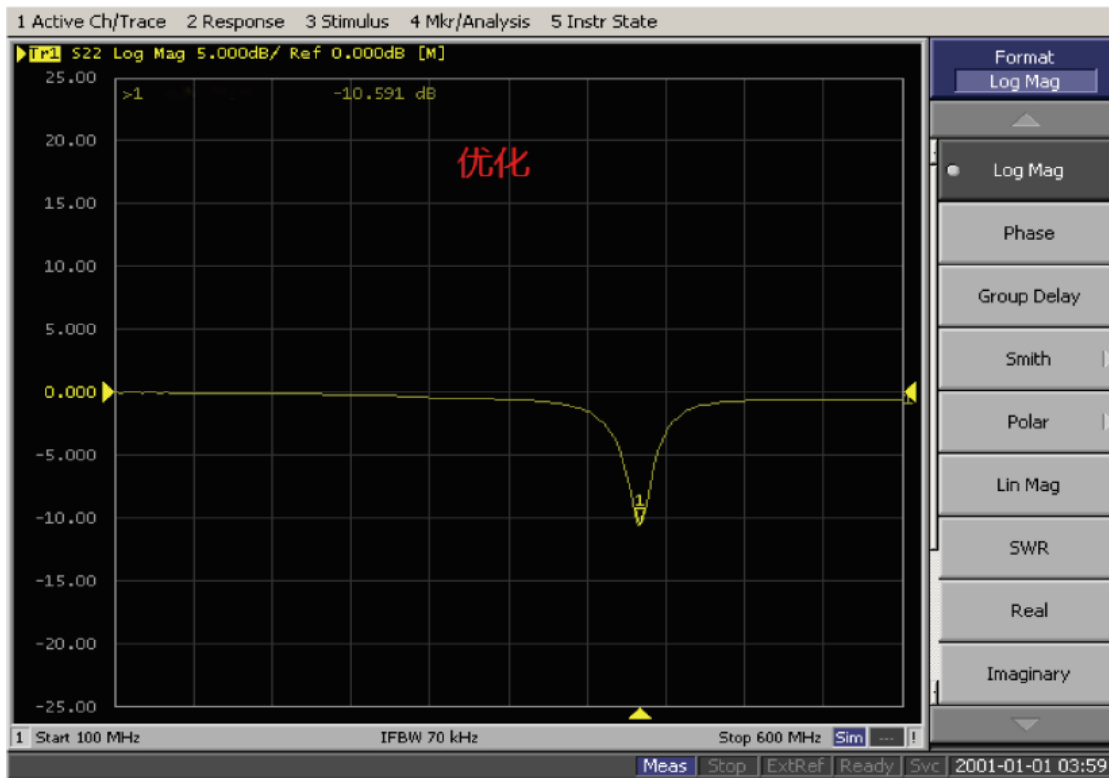

Antenna specification

Name: **R-Antenna**

Model: **JHCHWL2011-221**

Color: **Black**

Manufacturer: Shenzhen Jinhong Wireless Technology Co., LTD

Address: Room 402-403, Huichuang 2018 Creative Park, 93A, Gushu Road,
Bao 'an District, Shenzhen Phone: +86-755-86028569

Fax: +86-755-86028358

1. Specifications

Frequency Range (MHz)	434M
Gain (dBi)	-0.15
VSWR	≤2.0
Input Impedance (Ω)	50
Polarization	Vertical
Maximum input power (W)	10
Input connector type	N/A
Dimensions (mm)	19.3*φ4.4MM
Antenna weight (kg)	2g
Antenna color	Black
coaxial cable color	N/A

2. VSWR

3. Passive efficiency and gain

Freq. (MHz)	Gain (dBi)	Efficiency (%)
434	-0.15	23.1

4. Size