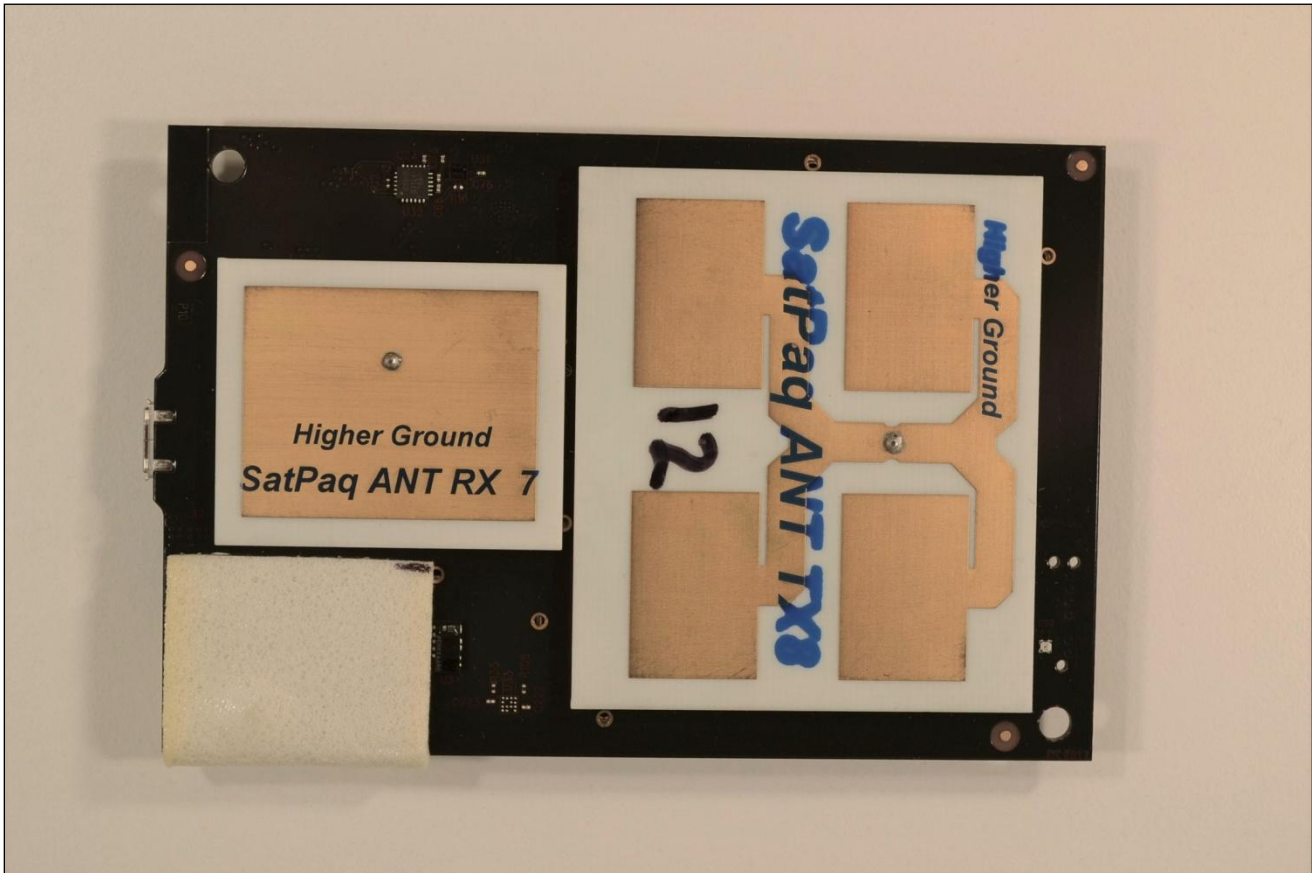

Photograph Exhibit

Internal EUT

EUT Description	The SatPaq is a satellite communications device that enables a smartphone to send messages to/from geosynchronous satellites.
Product Name	SatPaq satellite communications device.
Model Number	SatPaq
Serial Number	N/S

Internal EUT Outer Casing Top

Internal EUT Outer Casing Bottom

Internal EUT Main PCB Top – device is folded

Internal EUT Main PCB Bottom – device is folded

Internal EUT Main PCB – device is unfolded

Internal EUT Main PCB – device is unfolded

Internal EUT Main PCB – items removed: the shield CAN cover, the foam tape covering the TCXO and the battery.