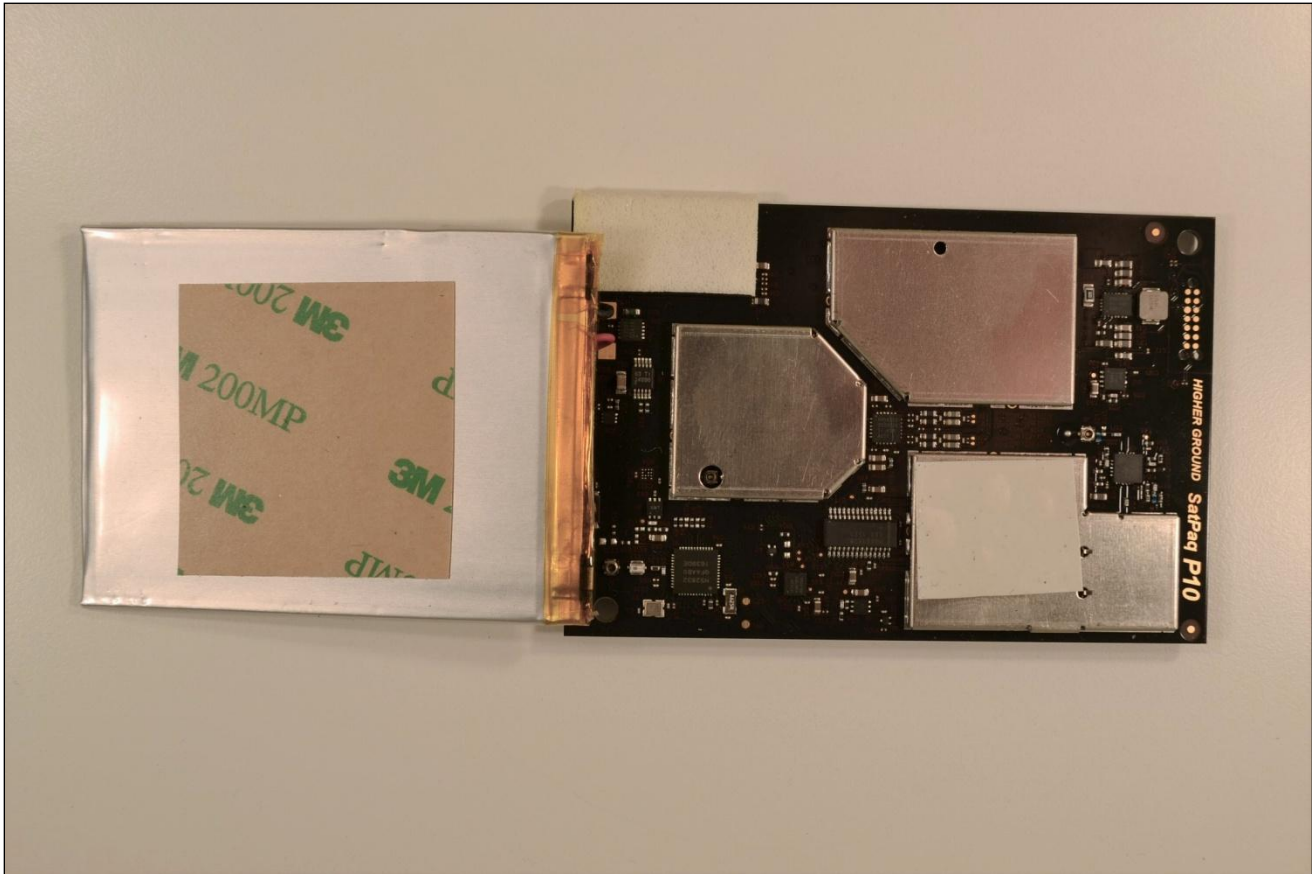

Photograph Exhibit

Internal EUT

EUT Description	The SatPaq is a satellite communications device that enables a smartphone to send messages to/from geosynchronous satellites.
Product Name	SatPaq satellite communications device.
Model Number	SatPaq
Serial Number	N/S

Internal EUT Outer Casing Top

Internal EUT Outer Casing Bottom

Internal EUT Main PCB Top – device is folded

Internal EUT Main PCB Bottom – device is folded

Internal EUT Main PCB – device is unfolded

Internal EUT Main PCB – device is unfolded

Internal EUT Main PCB – items removed: the shield CAN cover, the foam tape covering the TCXO and the battery.