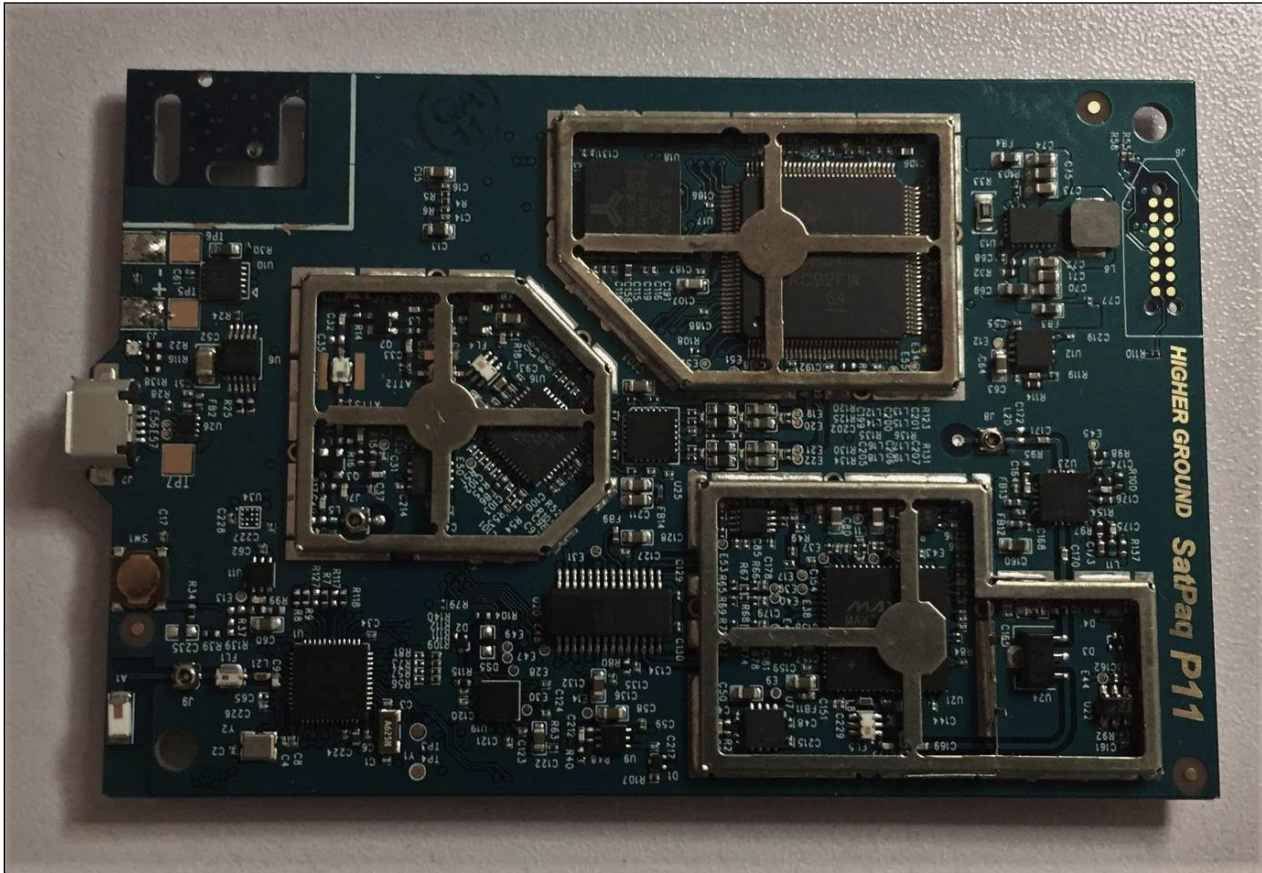

Photograph Exhibit

Internal EUT

EUT Description	The SatPaq is a satellite communications device that enables a smartphone to send messages to/from geosynchronous satellites.
Product Name	SatPaq satellite communications device.
Model Number	SatPaq
Serial Number	N/S

Internal EUT Outer Casing Top

Internal EUT Outer Casing Bottom

Internal EUT Main PCB Top – device is folded

Internal EUT Main PCB Bottom – device is folded

Internal EUT Main PCB – device is unfolded

Internal EUT Main PCB – device is unfolded

Internal EUT Main PCB – items removed: the shield CAN cover, the foam tape covering the TCXO and the battery.