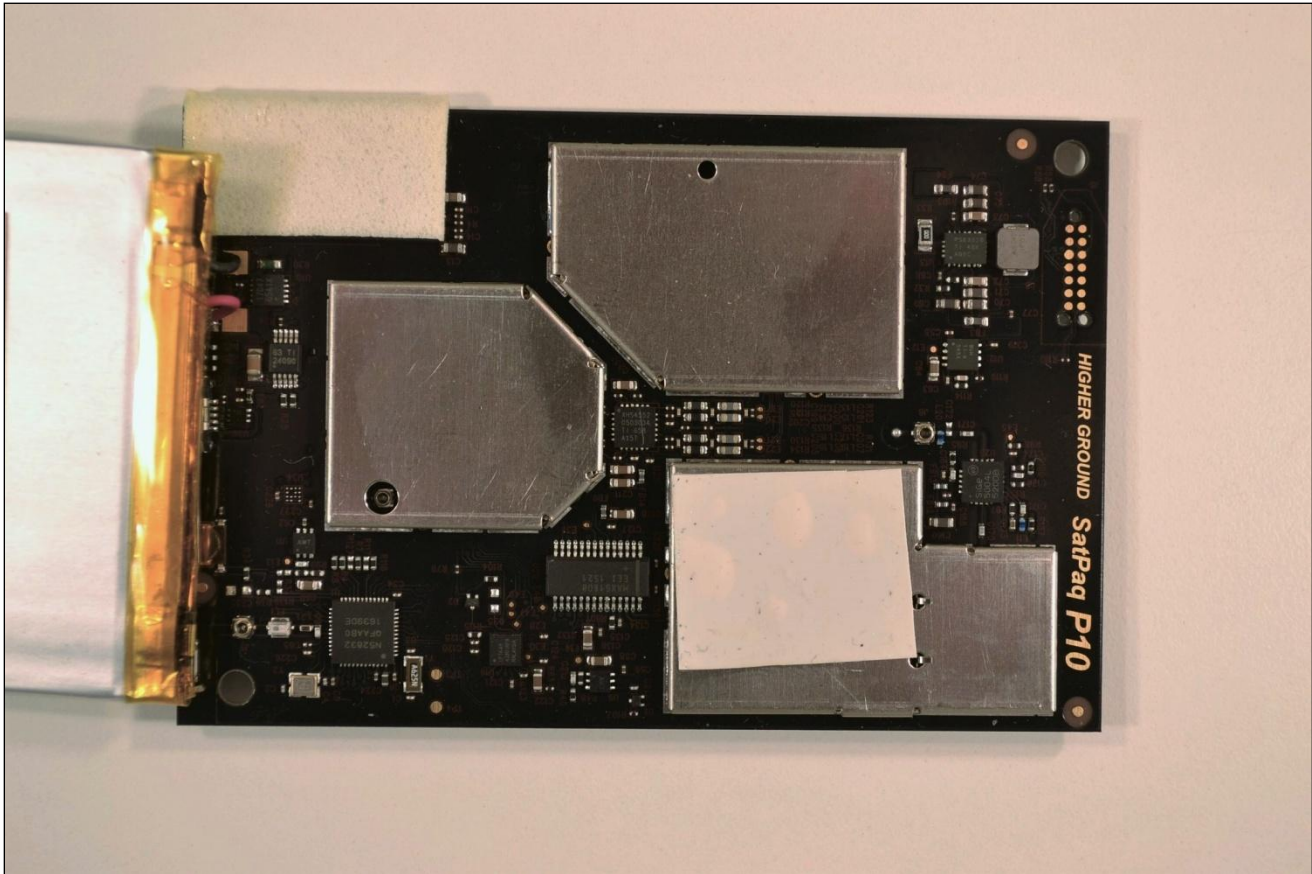

Photograph Exhibit

Internal EUT

EUT Description	The SatPaq is a satellite communications device that enables a smartphone to send messages to/from geosynchronous satellites.
Product Name	SatPaq satellite communications device.
Model Number	SatPaq
Serial Number	N/S

Internal EUT Outer Casing Top

Internal EUT Outer Casing Bottom

Internal EUT Main PCB Top – device is folded

Internal EUT Main PCB Bottom – device is folded

Internal EUT Main PCB – device is unfolded

Internal EUT Main PCB – device is unfolded

Internal EUT Main PCB – items removed: the shield CAN cover, the foam tape covering the TCXO and the battery.