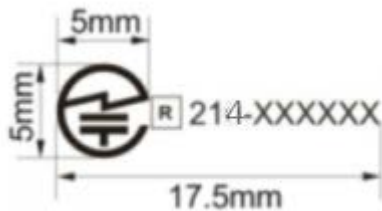

Size: 26\*20mm

Product Model:DK-S  
FCC ID: 2AMTD-DK-S

Made in China

Product Model:DK-SD  
FCC ID: 2AMTD-DK-S

Made in China

Product Model:DK-SL  
FCC ID: 2AMTD-DK-S

Made in China