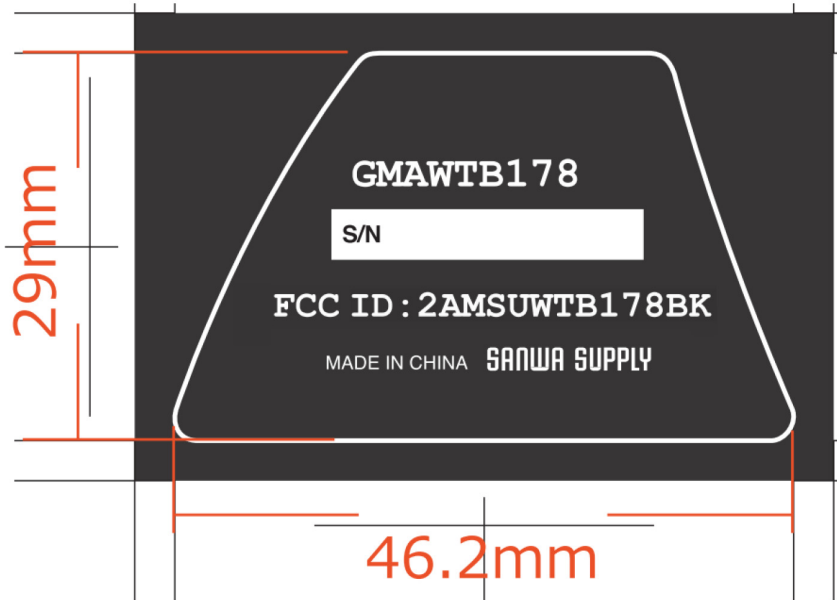

## EXHIBIT A - FCC ID LABEL AND LOCATION

### FCC ID Label

### FCC ID Label Location Information

The label shown shall be permanently affixed at a conspicuous location on the device and be readily visible to the user at the time purchase (Labeling requirements per 2.925)