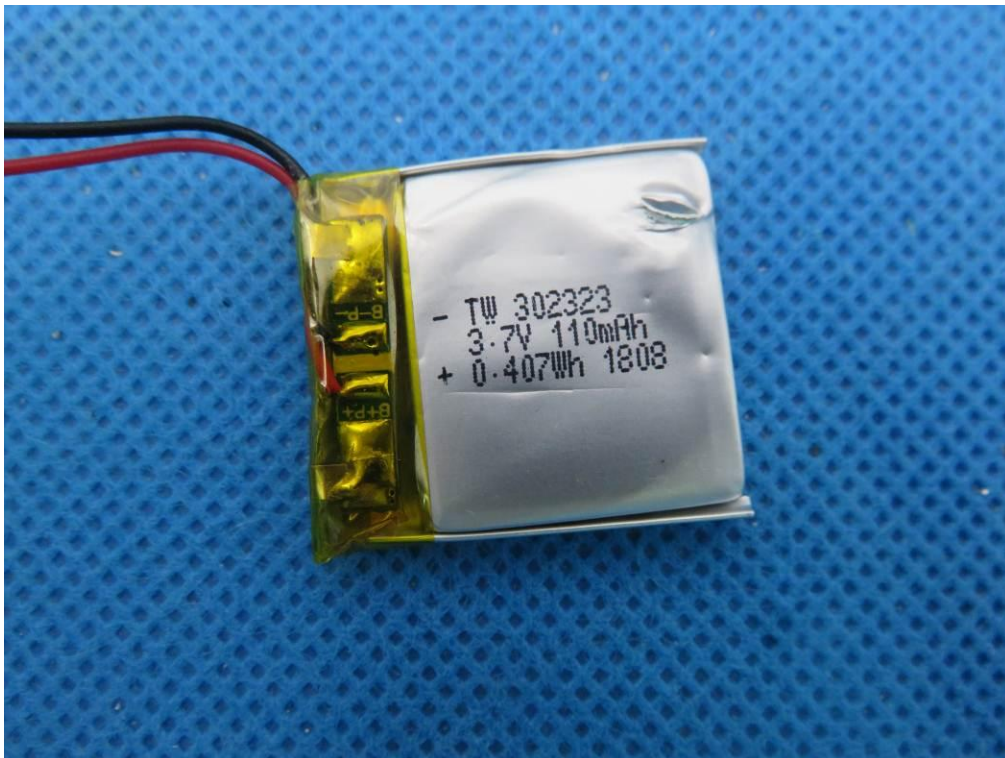

Internal Photos

Test Model: GSKBBT30BK

OPEN VIEW OF EUT

VIEW OF BATTERY

INTERNAL VIEW OF EUT-1

INTERNAL VIEW OF EUT-2

INTERNAL VIEW OF EUT-3