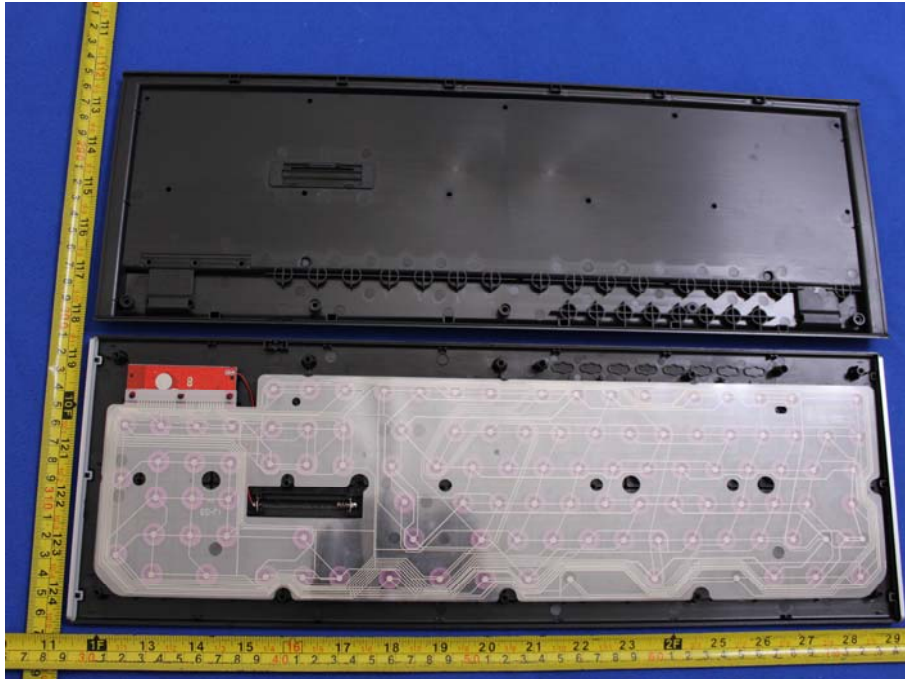

Appendix B: Photographs of EUT

Product: WIRELESS KEYBOARD&MOUSE SET

Model: CS8800G

Internal Photos

Antenna