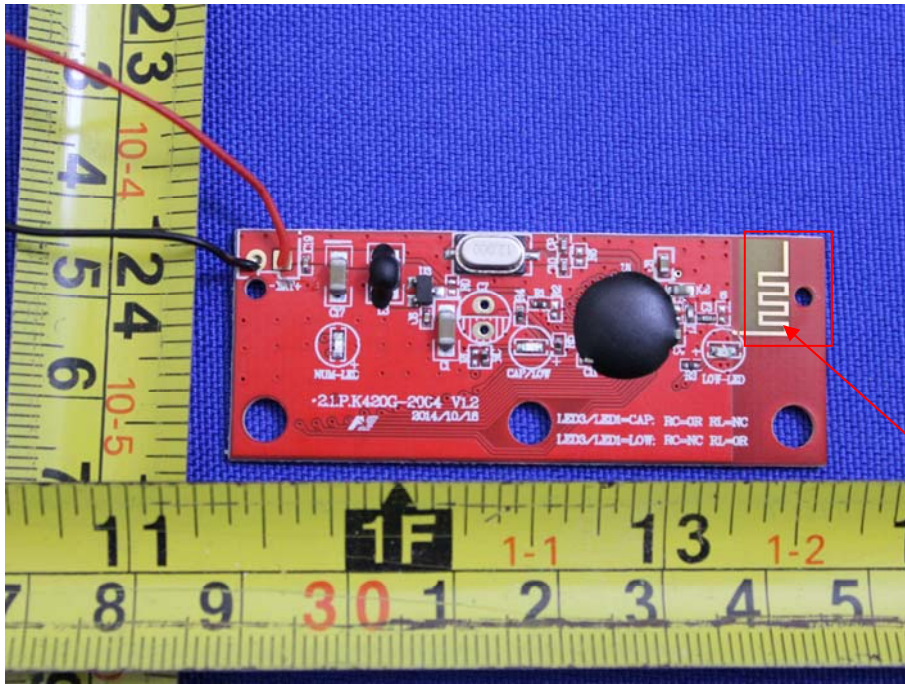

Appendix B: Photographs of EUT

Product: WIRELESS KEYBOARD&MOUSE SET

Model: CS8800G

Internal Photos

Antenna