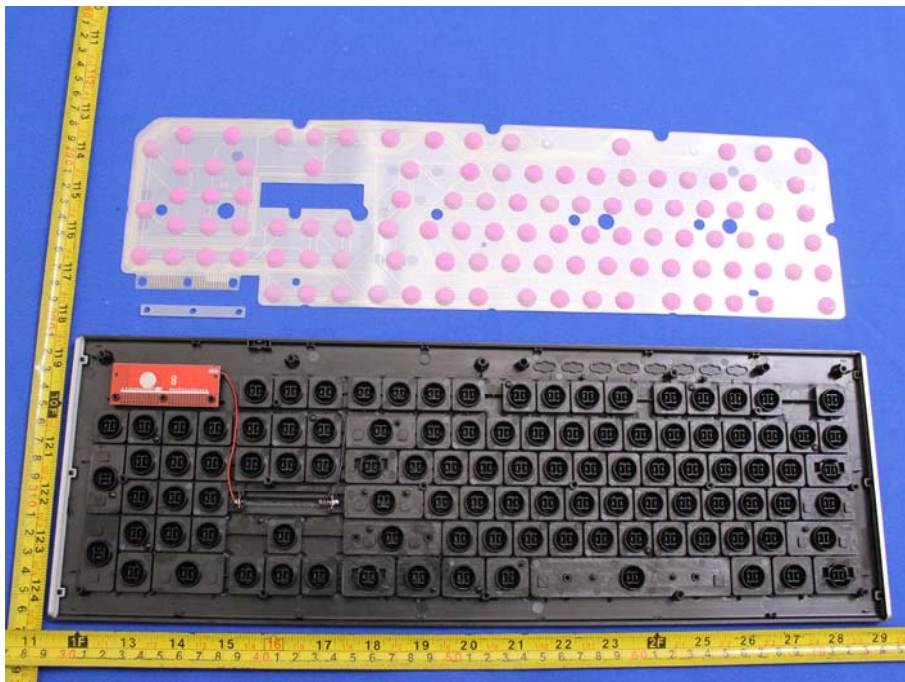

Appendix B: Photographs of EUT

Product: WIRELESS KEYBOARD&MOUSE SET

Model: CS8800G

Internal Photos

Antenna