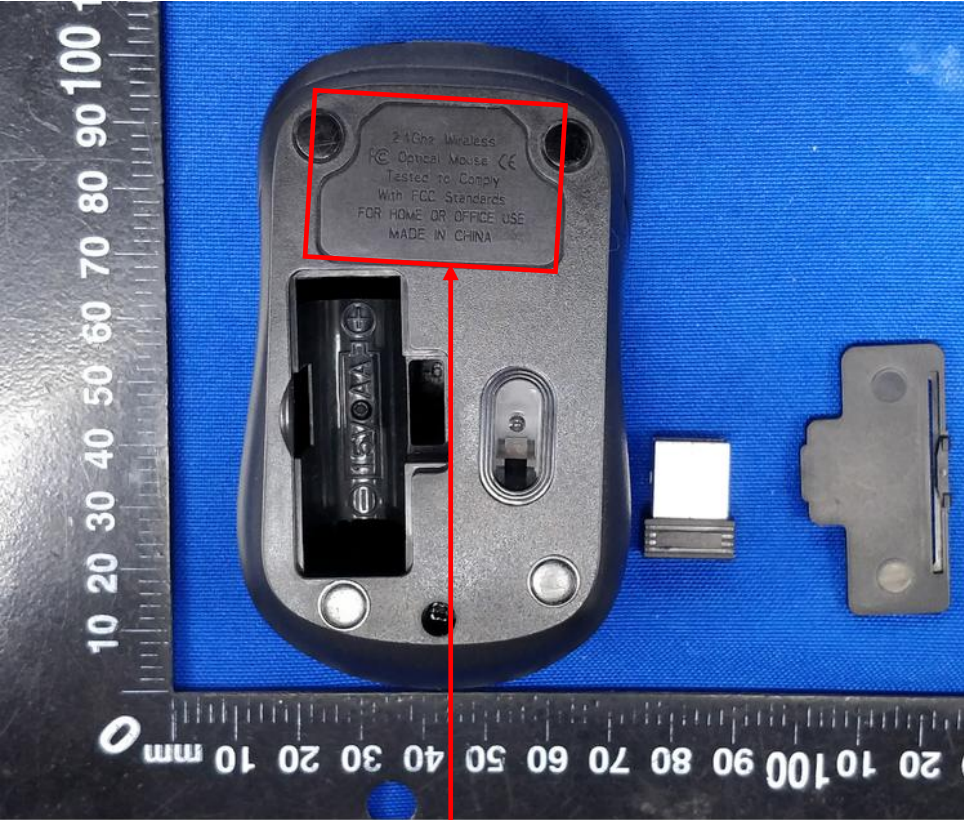

Label Artwork and Location

Model: CS-4200G

Label:

Size: L*W=30*24mm

Location