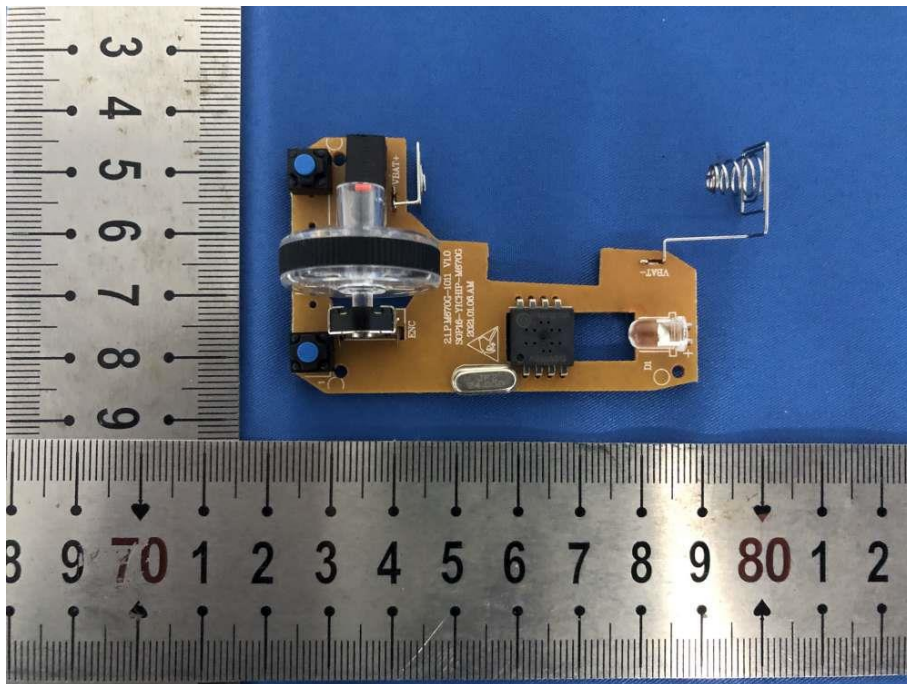

EUT PHOTO(Internal Photos)

FCC ID: 2AMSRM810G

2.4G ANT

***** END OF REPORT *****