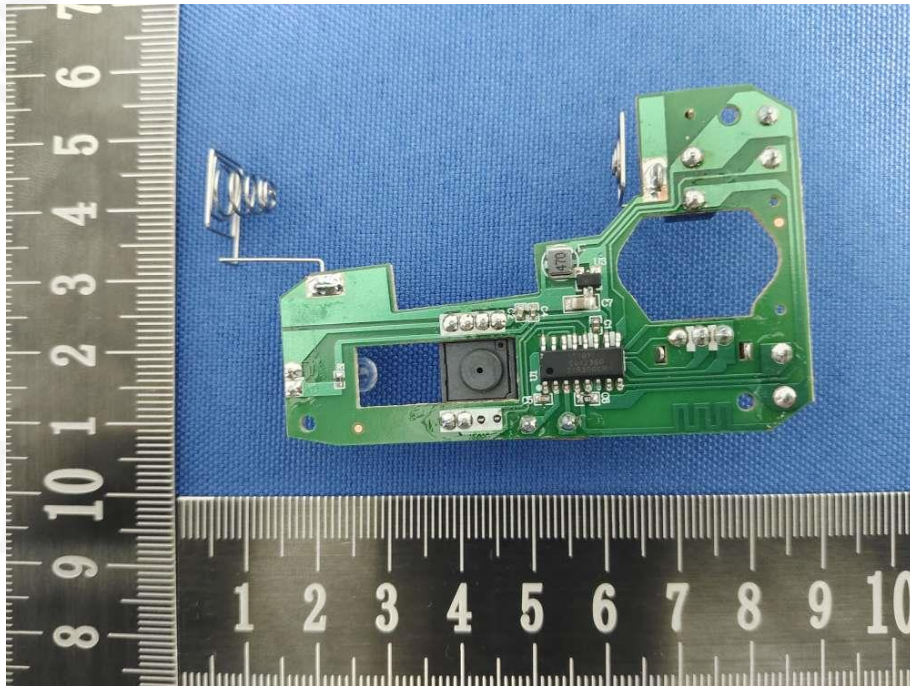

EUT PHOTO(Internal Photos)

FCC ID: 2AMSRM810G

2.4G ANT

***** END OF REPORT *****