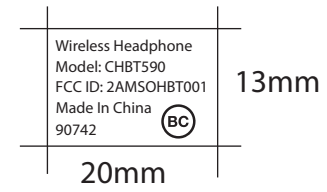

Black headphone print white texts
white headphone print Black texts

Black headphone print white texts
white headphone print Black texts

R L

size: 1:1
Black headphone print white texts
white headphone print Black texts